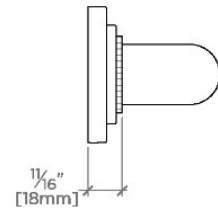

CERTIFICATIONS

PRODUCT (NOTES)

ESSENTIALS

EGB312

Essentials Transitional 12" Grab Bar

STYLE NO.	DESCRIPTION	LENGTH
EGB312	Essentials Transitional 12" Grab Bar	12" [305mm]
EGB318	Essentials Transitional 18" Grab Bar	18" [457mm]
EGB324	Essentials Transitional 24" Grab Bar	24" [610mm]

TOP VIEW

SCALE: 3"=1'-0"

FRONT VIEW

SCALE: 3"=1'-0"

SIDE VIEW

SCALE: 3"=1'-0"