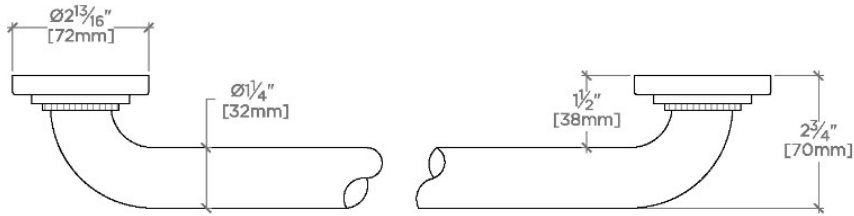

ESSENTIALS

EGB312

Essentials Transitional 12" Grab Bar

SHOWN IN ESSENTIALS TRANSITIONAL 12" GRAB BAR | EGB312

TECHNICAL DETAILS

INSPIRATION

Choose with confidence: Well-crafted designs that work with any product in our overall assortment and elevate any setting. Explore a wide range of authentic elements, from freestanding, deck and wall-mounted accessories to furnishings.

CERTIFICATIONS

PRODUCT (NOTES)

ESSENTIALS

EGB312

Essentials Transitional 12" Grab Bar

STYLE NO.	DESCRIPTION	LENGTH
EGB312	Essentials Transitional 12" Grab Bar	12" [305mm]
EGB318	Essentials Transitional 18" Grab Bar	18" [457mm]
EGB324	Essentials Transitional 24" Grab Bar	24" [610mm]

TOP VIEW

SCALE: 3"=1'-0"

FRONT VIEW

SCALE: 3"=1'-0"

SIDE VIEW

SCALE: 3"=1'-0"