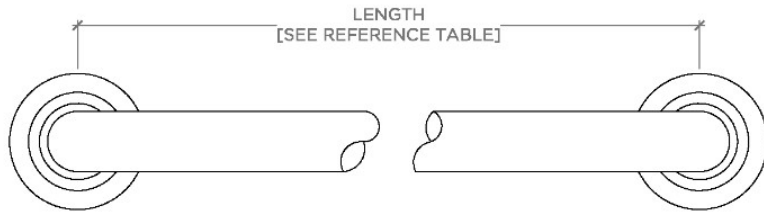

ESSENTIALS

EGB312

Essentials Transitional 12" Grab Bar

SHOWN IN ESSENTIALS TRANSITIONAL 12" GRAB BAR | EGB312

TECHNICAL DETAILS

INSPIRATION

Choose with confidence: Well-crafted designs that work with any product in our overall assortment and elevate any setting. Explore a wide range of authentic elements, from freestanding, deck and wall-mounted accessories to furnishings.

CODES & STANDARDS

Meets ASTM F446

PRODUCT FEATURES

Solid Brass

ADA Compliant

Can withstand 250lbs hold force

Transitional Style

Center mounting post and escutcheon

CERTIFICATIONS

PRODUCT (NOTES)

ESSENTIALS

EGB312

Essentials Transitional 12" Grab Bar

STYLE NO.	DESCRIPTION	LENGTH
EGB312	Essentials Transitional 12" Grab Bar	12" [305mm]
EGB318	Essentials Transitional 18" Grab Bar	18" [457mm]
EGB324	Essentials Transitional 24" Grab Bar	24" [610mm]

TOP VIEW

SCALE: 3"=1'-0"

FRONT VIEW

SCALE: 3"=1'-0"

SIDE VIEW

SCALE: 3"=1'-0"