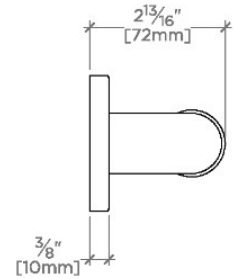

ESSENTIALS

EGB242

Essentials Modern 42" Grab Bar

SHOWN IN ESSENTIALS MODERN 42" GRAB BAR | EGB242

TECHNICAL DETAILS

INSPIRATION

Choose with confidence: Well-crafted designs that work with any product in our overall assortment and elevate any setting. Explore a wide range of authentic elements, from freestanding, deck and wall-mounted accessories to furnishings.

CERTIFICATIONS

PRODUCT (NOTES)

Essentials Modern 42" Grab Bar

STYLE NO.	DESCRIPTION	LENGTH
EGB230	Essentials Modern 30" Grab Bar	30" [762mm]
EGB236	Essentials Modern 36" Grab Bar	36" [914mm]
EGB242	Essentials Modern 42" Grab Bar	42" [1067mm]
EGB248	Essentials Modern 48" Grab Bar	48" [1219mm]
EGB260	Essentials Modern 60" Grab Bar	60" [1524mm]

TOP VIEW

SCALE: 3"=1'-0"

FRONT VIEW

SCALE: 3"=1'-0"

SIDE VIEW

SCALE: 3"=1'-0"