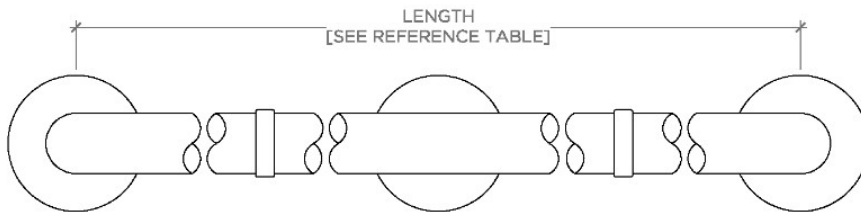

ESSENTIALS

EGB242

Essentials Modern 42" Grab Bar

SHOWN IN ESSENTIALS MODERN 42" GRAB BAR | EGB242

TECHNICAL DETAILS

INSPIRATION

Choose with confidence: Well-crafted designs that work with any product in our overall assortment and elevate any setting. Explore a wide range of authentic elements, from freestanding, deck and wall-mounted accessories to furnishings.

CERTIFICATIONS

PRODUCT (NOTES)

Essentials Modern 42" Grab Bar

STYLE NO.	DESCRIPTION	LENGTH
EGB230	Essentials Modern 30" Grab Bar	30" [762mm]
EGB236	Essentials Modern 36" Grab Bar	36" [914mm]
EGB242	Essentials Modern 42" Grab Bar	42" [1067mm]
EGB248	Essentials Modern 48" Grab Bar	48" [1219mm]
EGB260	Essentials Modern 60" Grab Bar	60" [1524mm]

TOP VIEW

SCALE: 3"=1'-0"

FRONT VIEW

SCALE: 3"=1'-0"

SIDE VIEW

SCALE: 3"=1'-0"