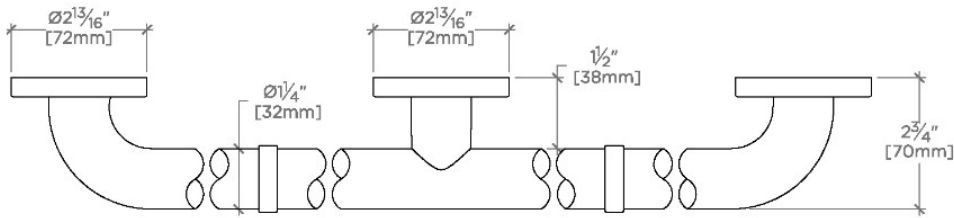

### PRODUCT (NOTES)

Essentials Modern 36" Grab Bar

STYLE NO.	DESCRIPTION	LENGTH
EGB230	Essentials Modern 30" Grab Bar	30" [762mm]
EGB236	Essentials Modern 36" Grab Bar	36" [914mm]
EGB242	Essentials Modern 42" Grab Bar	42" [1067mm]
EGB248	Essentials Modern 48" Grab Bar	48" [1219mm]
EGB260	Essentials Modern 60" Grab Bar	60" [1524mm]

TOP VIEW

SCALE: 3"=1'-0"

FRONT VIEW

SCALE: 3"=1'-0"

SIDE VIEW

SCALE: 3"=1'-0"