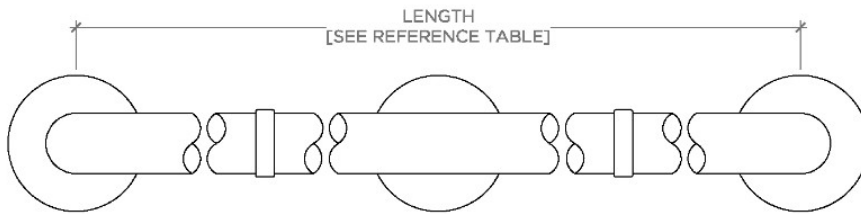

### PRODUCT (NOTES)

Essentials Modern 36" Grab Bar

STYLE NO.	DESCRIPTION	LENGTH
EGB230	Essentials Modern 30" Grab Bar	30" [762mm]
EGB236	Essentials Modern 36" Grab Bar	36" [914mm]
EGB242	Essentials Modern 42" Grab Bar	42" [1067mm]
EGB248	Essentials Modern 48" Grab Bar	48" [1219mm]
EGB260	Essentials Modern 60" Grab Bar	60" [1524mm]

TOP VIEW

SCALE: 3"=1'-0"

FRONT VIEW

SCALE: 3"=1'-0"

SIDE VIEW

SCALE: 3"=1'-0"