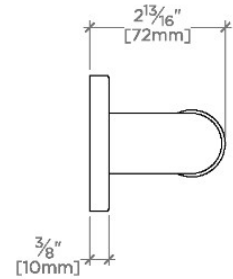

### PRODUCT (NOTES)

Essentials Modern 36" Grab Bar

STYLE NO.	DESCRIPTION	LENGTH
EGB230	Essentials Modern 30" Grab Bar	30" [762mm]
EGB236	Essentials Modern 36" Grab Bar	36" [914mm]
EGB242	Essentials Modern 42" Grab Bar	42" [1067mm]
EGB248	Essentials Modern 48" Grab Bar	48" [1219mm]
EGB260	Essentials Modern 60" Grab Bar	60" [1524mm]

TOP VIEW

SCALE: 3"=1'-0"

FRONT VIEW

SCALE: 3"=1'-0"

SIDE VIEW

SCALE: 3"=1'-0"