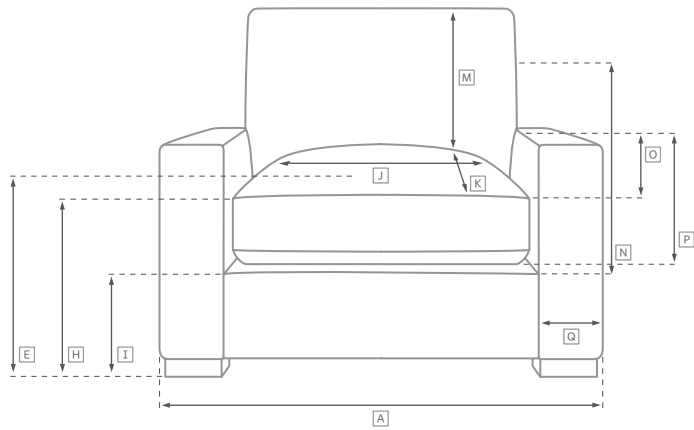

ENGLISH ROLL ARM COLLECTION

All dimensions are given in inches. See the attached "Dimensions Diagram" sheet for more information on the keys used in this chart.

	A	B	C	D	E	F	G	H	I	J	K	L		M	N				O	P	Q	R	S
	OVERALL WIDTH	OVERALL DEPTH	OVERALL HEIGHT	FRAME HEIGHT	SEAT HEIGHT	ARM HEIGHT	FOOT HEIGHT	SEAT HEIGHT (FLOOR TO CUSHION SEAM)	SEAT HEIGHT (FLOOR TO FRAME)	INSIDE SEAT WIDTH	INSIDE SEAT DEPTH W/ BACK CUSHION	INSIDE SEAT DEPTH W/O BACK CUSHION	INSIDE BACK HEIGHT W/ SEAT & BACK CUSHIONS	INSIDE BACK HEIGHT W/ SEAT CUSHION	INSIDE BACK HEIGHT W/O SEAT OR BACK CUSHION	# OF BACK CUSHIONS	# OF SEAT CUSHIONS	ACCENT PILLOWS	ARM HEIGHT W/ SEAT CUSHION	ARM HEIGHT W/O SEAT CUSHION	ARM WIDTH	SLEEPER DEPTH OVERALL	SLEEPER DEPTH INSIDE
CLASSIC LEFT-ARM CHAISE	37	65	35	30	21	23	5 (front) 2½ (back)	18	11	29	46	55	14	9	19	1	1	0	2	12	8	-	-
LUXE LEFT-ARM CHAISE	41	69	35	30	21	23	5 (front) 2½ (back)	18	12	33	51	60	14	9	18	1	1	0	2	11	8	-	-
CLASSIC RIGHT-ARM CHAISE	37	65	35	30	21	23	5 (front) 2½ (back)	18	11	29	46	55	14	9	19	1	1	0	2	12	8	-	-
LUXE RIGHT-ARM CHAISE	41	69	35	30	21	23	5 (front) 2½ (back)	18	12	33	51	60	14	9	18	1	1	0	2	11	8	-	-
DAYBED	96	60	32	30	21	23	5 (front) 2½ (back)	18	12	80	43	51	14	9	18	2	2	0	2	11	8	-	-
OTTOMAN	38	28	19	19	19	-	2½	16	12	38	-	-	-	-	-	0	1	0	-	-	-	-	-

UPHOLSTERY DIMENSIONS DIAGRAM

See the "Dimensions Sheet" for the measurements that correspond with the letters below.

RH