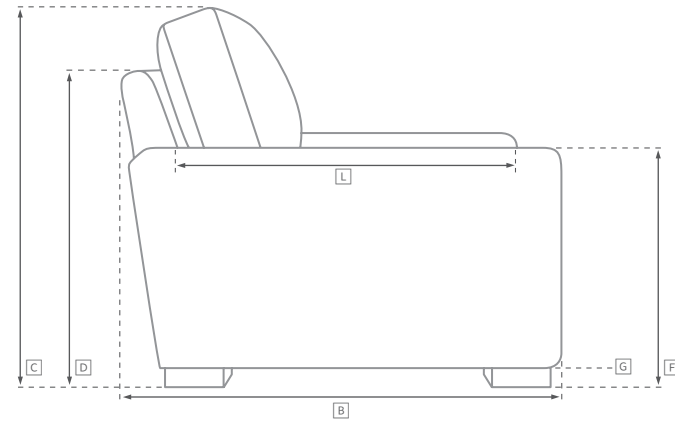

ENGLISH ROLL ARM COLLECTION

All dimensions are given in inches. See the attached "Dimensions Diagram" sheet for more information on the keys used in this chart.

	A	B	C	D	E	F	G	H	I	J	K	L		M	N				O	P	Q	R	S
	OVERALL WIDTH	OVERALL DEPTH	OVERALL HEIGHT	FRAME HEIGHT	SEAT HEIGHT	ARM HEIGHT	FOOT HEIGHT	SEAT HEIGHT (FLOOR TO CUSHION SEAM)	SEAT HEIGHT (FLOOR TO FRAME)	INSIDE SEAT WIDTH	INSIDE SEAT DEPTH W/ BACK CUSHION	INSIDE SEAT DEPTH W/O BACK CUSHION	INSIDE BACK HEIGHT W/ SEAT & BACK CUSHIONS	INSIDE BACK HEIGHT W/ SEAT CUSHION	INSIDE BACK HEIGHT W/O SEAT OR BACK CUSHION	# OF BACK CUSHIONS	# OF SEAT CUSHIONS	ACCENT PILLOWS	ARM HEIGHT W/ SEAT CUSHION	ARM HEIGHT W/O SEAT CUSHION	ARM WIDTH	SLEEPER DEPTH OVERALL	SLEEPER DEPTH INSIDE
CLASSIC LEFT-ARM CHAISE	37	65	35	30	21	23	5 (front) 2½ (back)	18	11	29	46	55	14	9	19	1	1	0	2	12	8	-	-
LUXE LEFT-ARM CHAISE	41	69	35	30	21	23	5 (front) 2½ (back)	18	12	33	51	60	14	9	18	1	1	0	2	11	8	-	-
CLASSIC RIGHT-ARM CHAISE	37	65	35	30	21	23	5 (front) 2½ (back)	18	11	29	46	55	14	9	19	1	1	0	2	12	8	-	-
LUXE RIGHT-ARM CHAISE	41	69	35	30	21	23	5 (front) 2½ (back)	18	12	33	51	60	14	9	18	1	1	0	2	11	8	-	-
DAYBED	96	60	32	30	21	23	5 (front) 2½ (back)	18	12	80	43	51	14	9	18	2	2	0	2	11	8	-	-
OTTOMAN	38	28	19	19	19	-	2½	16	12	38	-	-	-	-	-	0	1	0	-	-	-	-	-

UPHOLSTERY DIMENSIONS DIAGRAM

See the "Dimensions Sheet" for the measurements that correspond with the letters below.

RH