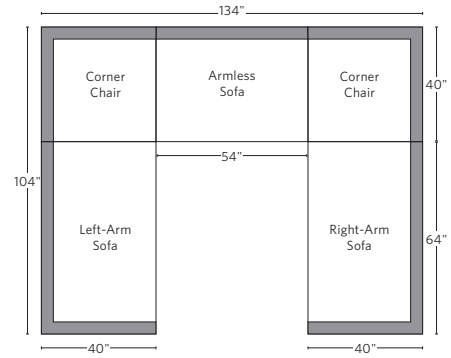

U-SOFA SECTIONAL