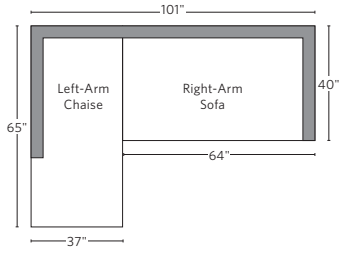

ENGLISH ROLL ARM COLLECTION

All dimensions are given in inches. See the attached "Dimensions Diagram" sheet for more information on the keys used in this chart.

	A	B	C	D	E	F	G	H	I	J	K	L		M	N				O	P	Q	R	S
	OVERALL WIDTH	OVERALL DEPTH	OVERALL HEIGHT	FRAME HEIGHT	SEAT HEIGHT	ARM HEIGHT	FOOT HEIGHT	SEAT HEIGHT (FLOOR TO CUSHION SEAM)	SEAT HEIGHT (FLOOR TO FRAME)	INSIDE SEAT WIDTH	INSIDE SEAT DEPTH W/ BACK CUSHION	INSIDE SEAT DEPTH W/O BACK CUSHION	INSIDE BACK HEIGHT W/ SEAT & BACK CUSHIONS	INSIDE BACK HEIGHT W/ SEAT CUSHION	INSIDE BACK HEIGHT W/O SEAT OR BACK CUSHION	# OF BACK CUSHIONS	# OF SEAT CUSHIONS	ACCENT PILLOWS	ARM HEIGHT W/ SEAT CUSHION	ARM HEIGHT W/O SEAT CUSHION	ARM WIDTH	SLEEPER DEPTH OVERALL	SLEEPER DEPTH INSIDE
CLASSIC LEFT-ARM CHAISE	37	65	35	30	21	23	5 (front) 2½ (back)	18	11	29	46	55	14	9	19	1	1	0	2	12	8	-	-
LUXE LEFT-ARM CHAISE	41	69	35	30	21	23	5 (front) 2½ (back)	18	12	33	51	60	14	9	18	1	1	0	2	11	8	-	-
CLASSIC RIGHT-ARM CHAISE	37	65	35	30	21	23	5 (front) 2½ (back)	18	11	29	46	55	14	9	19	1	1	0	2	12	8	-	-
LUXE RIGHT-ARM CHAISE	41	69	35	30	21	23	5 (front) 2½ (back)	18	12	33	51	60	14	9	18	1	1	0	2	11	8	-	-
DAYBED	96	60	32	30	21	23	5 (front) 2½ (back)	18	12	80	43	51	14	9	18	2	2	0	2	11	8	-	-
OTTOMAN	38	28	19	19	19	-	2½	16	12	38	-	-	-	-	-	0	1	0	-	-	-	-	-

UPHOLSTERY DIMENSIONS DIAGRAM

See the "Dimensions Sheet" for the measurements that correspond with the letters below.

RH

SOFA CHAISE SECTIONAL

Available in left and right-arm configurations.

U-CHAISE SECTIONAL