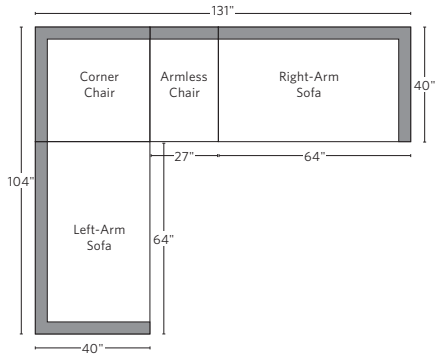

L-SECTIONAL

Available in left and right-arm configurations.