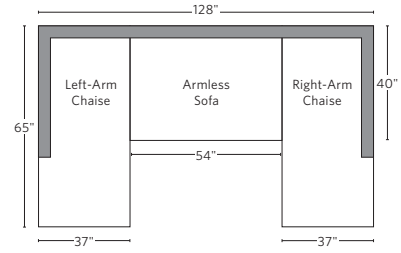

ENGLISH ROLL ARM COLLECTION

All dimensions are given in inches. See the attached "Dimensions Diagram" sheet for more information on the keys used in this chart.

	A	B	C	D	E	F	G	H	I	J	K	L		M	N				O	P	Q	R	S
	OVERALL WIDTH	OVERALL DEPTH	OVERALL HEIGHT	FRAME HEIGHT	SEAT HEIGHT	ARM HEIGHT	FOOT HEIGHT	SEAT HEIGHT (FLOOR TO CUSHION SEAM)	SEAT HEIGHT (FLOOR TO FRAME)	INSIDE SEAT WIDTH	INSIDE SEAT DEPTH W/ BACK CUSHION	INSIDE SEAT DEPTH W/O BACK CUSHION	INSIDE BACK HEIGHT W/ SEAT & BACK CUSHIONS	INSIDE BACK HEIGHT W/ SEAT CUSHION	INSIDE BACK HEIGHT W/O SEAT OR BACK CUSHION	# OF BACK CUSHIONS	# OF SEAT CUSHIONS	ACCENT PILLOWS	ARM HEIGHT W/ SEAT CUSHION	ARM HEIGHT W/O SEAT CUSHION	ARM WIDTH	SLEEPER DEPTH OVERALL	SLEEPER DEPTH INSIDE
CLASSIC LEFT-ARM CHAISE	37	65	35	30	21	23	5 (front) 2½ (back)	18	11	29	46	55	14	9	19	1	1	0	2	12	8	-	-
LUXE LEFT-ARM CHAISE	41	69	35	30	21	23	5 (front) 2½ (back)	18	12	33	51	60	14	9	18	1	1	0	2	11	8	-	-
CLASSIC RIGHT-ARM CHAISE	37	65	35	30	21	23	5 (front) 2½ (back)	18	11	29	46	55	14	9	19	1	1	0	2	12	8	-	-
LUXE RIGHT-ARM CHAISE	41	69	35	30	21	23	5 (front) 2½ (back)	18	12	33	51	60	14	9	18	1	1	0	2	11	8	-	-
DAYBED	96	60	32	30	21	23	5 (front) 2½ (back)	18	12	80	43	51	14	9	18	2	2	0	2	11	8	-	-
OTTOMAN	38	28	19	19	19	-	2½	16	12	38	-	-	-	-	-	0	1	0	-	-	-	-	-

UPHOLSTERY DIMENSIONS DIAGRAM

See the "Dimensions Sheet" for the measurements that correspond with the letters below.

RH

SOFA CHAISE SECTIONAL

Available in left and right-arm configurations.

U-CHAISE SECTIONAL