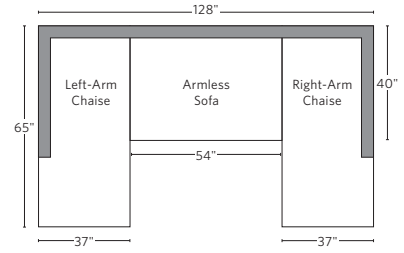

ENGLISH ROLL ARM COLLECTION

All dimensions are given in inches. See the attached "Dimensions Diagram" sheet for more information on the keys used in this chart.

	A	B	C	D	E	F	G	H	I	J	K	L		M	N				O	P	Q	R	S
	OVERALL WIDTH	OVERALL DEPTH	OVERALL HEIGHT	FRAME HEIGHT	SEAT HEIGHT	ARM HEIGHT	FOOT HEIGHT	SEAT HEIGHT (FLOOR TO CUSHION SEAM)	SEAT HEIGHT (FLOOR TO FRAME)	INSIDE SEAT WIDTH	INSIDE SEAT DEPTH W/ BACK CUSHION	INSIDE SEAT DEPTH W/O BACK CUSHION	INSIDE BACK HEIGHT W/ SEAT & BACK CUSHIONS	INSIDE BACK HEIGHT W/ SEAT CUSHION	INSIDE BACK HEIGHT W/O SEAT OR BACK CUSHION	# OF BACK CUSHIONS	# OF SEAT CUSHIONS	ACCENT PILLOWS	ARM HEIGHT W/ SEAT CUSHION	ARM HEIGHT W/O SEAT CUSHION	ARM WIDTH	SLEEPER DEPTH OVERALL	SLEEPER DEPTH INSIDE
CLASSIC LEFT-ARM CHAISE	37	65	35	30	21	23	5 (front) 2½ (back)	18	11	29	46	55	14	9	19	1	1	0	2	12	8	-	-
LUXE LEFT-ARM CHAISE	41	69	35	30	21	23	5 (front) 2½ (back)	18	12	33	51	60	14	9	18	1	1	0	2	11	8	-	-
CLASSIC RIGHT-ARM CHAISE	37	65	35	30	21	23	5 (front) 2½ (back)	18	11	29	46	55	14	9	19	1	1	0	2	12	8	-	-
LUXE RIGHT-ARM CHAISE	41	69	35	30	21	23	5 (front) 2½ (back)	18	12	33	51	60	14	9	18	1	1	0	2	11	8	-	-
DAYBED	96	60	32	30	21	23	5 (front) 2½ (back)	18	12	80	43	51	14	9	18	2	2	0	2	11	8	-	-
OTTOMAN	38	28	19	19	19	-	2½	16	12	38	-	-	-	-	-	0	1	0	-	-	-	-	-

UPHOLSTERY DIMENSIONS DIAGRAM

See the "Dimensions Sheet" for the measurements that correspond with the letters below.

RH

SOFA CHAISE SECTIONAL

Available in left and right-arm configurations.

U-CHAISE SECTIONAL