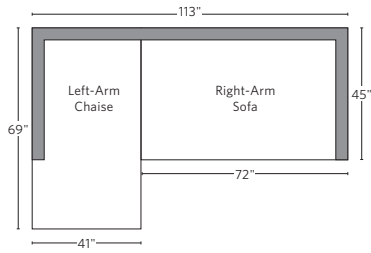

ENGLISH ROLL ARM COLLECTION

All dimensions are given in inches. See the attached "Dimensions Diagram" sheet for more information on the keys used in this chart.

	A	B	C	D	E	F	G	H	I	J	K	L		M	N				O	P	Q	R	S
	OVERALL WIDTH	OVERALL DEPTH	OVERALL HEIGHT	FRAME HEIGHT	SEAT HEIGHT	ARM HEIGHT	FOOT HEIGHT	SEAT HEIGHT (FLOOR TO CUSHION SEAM)	SEAT HEIGHT (FLOOR TO FRAME)	INSIDE SEAT WIDTH	INSIDE SEAT DEPTH W/ BACK CUSHION	INSIDE SEAT DEPTH W/O BACK CUSHION	INSIDE BACK HEIGHT W/ SEAT & BACK CUSHIONS	INSIDE BACK HEIGHT W/ SEAT CUSHION	INSIDE BACK HEIGHT W/O SEAT OR BACK CUSHION	# OF BACK CUSHIONS	# OF SEAT CUSHIONS	ACCENT PILLOWS	ARM HEIGHT W/ SEAT CUSHION	ARM HEIGHT W/O SEAT CUSHION	ARM WIDTH	SLEEPER DEPTH OVERALL	SLEEPER DEPTH INSIDE
CLASSIC LEFT-ARM CHAISE	37	65	35	30	21	23	5 (front) 2½ (back)	18	11	29	46	55	14	9	19	1	1	0	2	12	8	-	-
LUXE LEFT-ARM CHAISE	41	69	35	30	21	23	5 (front) 2½ (back)	18	12	33	51	60	14	9	18	1	1	0	2	11	8	-	-
CLASSIC RIGHT-ARM CHAISE	37	65	35	30	21	23	5 (front) 2½ (back)	18	11	29	46	55	14	9	19	1	1	0	2	12	8	-	-
LUXE RIGHT-ARM CHAISE	41	69	35	30	21	23	5 (front) 2½ (back)	18	12	33	51	60	14	9	18	1	1	0	2	11	8	-	-
DAYBED	96	60	32	30	21	23	5 (front) 2½ (back)	18	12	80	43	51	14	9	18	2	2	0	2	11	8	-	-
OTTOMAN	38	28	19	19	19	-	2½	16	12	38	-	-	-	-	-	0	1	0	-	-	-	-	-

UPHOLSTERY DIMENSIONS DIAGRAM

See the "Dimensions Sheet" for the measurements that correspond with the letters below.

RH

SOFA CHAISE SECTIONAL

Available in left and right-arm configurations.

U-CHAISE SECTIONAL

L-SECTIONAL

Available in left and right-arm configurations.

U-SOFA SECTIONAL

U-SOFA CHAISE SECTIONAL

Available in left and right-arm configurations.

SOFA CHAISE SECTIONAL

Available in left and right-arm configurations.