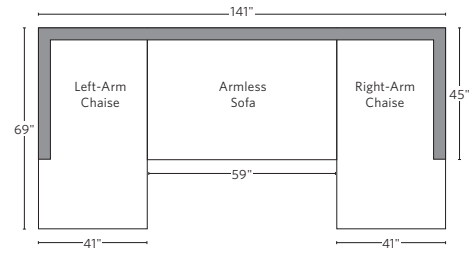

U-CHAISE SECTIONAL