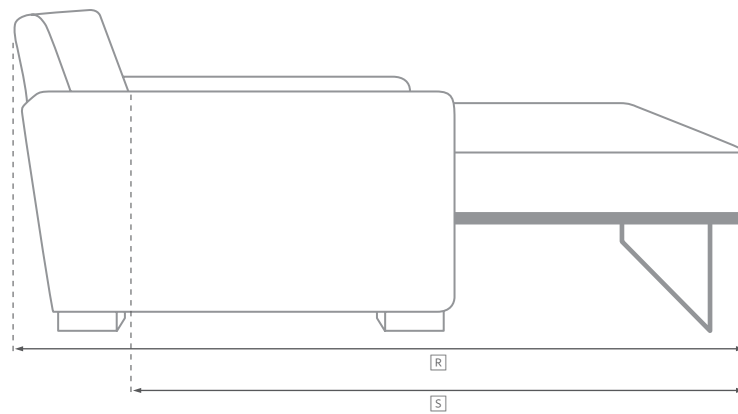

ENGLISH ROLL ARM COLLECTION

All dimensions are given in inches. See the attached "Dimensions Diagram" sheet for more information on the keys used in this chart.

	A	B	C	D	E	F	G	H	I	J	K	L		M	N				O	P	Q	R	S
	OVERALL WIDTH	OVERALL DEPTH	OVERALL HEIGHT	FRAME HEIGHT	SEAT HEIGHT	ARM HEIGHT	FOOT HEIGHT	SEAT HEIGHT (FLOOR TO CUSHION SEAM)	SEAT HEIGHT (FLOOR TO FRAME)	INSIDE SEAT WIDTH	INSIDE SEAT DEPTH W/ BACK CUSHION	INSIDE SEAT DEPTH W/O BACK CUSHION	INSIDE BACK HEIGHT W/ SEAT & BACK CUSHIONS	INSIDE BACK HEIGHT W/ SEAT CUSHION	INSIDE BACK HEIGHT W/O SEAT OR BACK CUSHION	# OF BACK CUSHIONS	# OF SEAT CUSHIONS	ACCENT PILLOWS	ARM HEIGHT W/ SEAT CUSHION	ARM HEIGHT W/O SEAT CUSHION	ARM WIDTH	SLEEPER DEPTH OVERALL	SLEEPER DEPTH INSIDE
CLASSIC LEFT-ARM CHAISE	37	65	35	30	21	23	5 (front) 2½ (back)	18	11	29	46	55	14	9	19	1	1	0	2	12	8	-	-
LUXE LEFT-ARM CHAISE	41	69	35	30	21	23	5 (front) 2½ (back)	18	12	33	51	60	14	9	18	1	1	0	2	11	8	-	-
CLASSIC RIGHT-ARM CHAISE	37	65	35	30	21	23	5 (front) 2½ (back)	18	11	29	46	55	14	9	19	1	1	0	2	12	8	-	-
LUXE RIGHT-ARM CHAISE	41	69	35	30	21	23	5 (front) 2½ (back)	18	12	33	51	60	14	9	18	1	1	0	2	11	8	-	-
DAYBED	96	60	32	30	21	23	5 (front) 2½ (back)	18	12	80	43	51	14	9	18	2	2	0	2	11	8	-	-
OTTOMAN	38	28	19	19	19	-	2½	16	12	38	-	-	-	-	-	0	1	0	-	-	-	-	-

UPHOLSTERY DIMENSIONS DIAGRAM

See the "Dimensions Sheet" for the measurements that correspond with the letters below.

RH