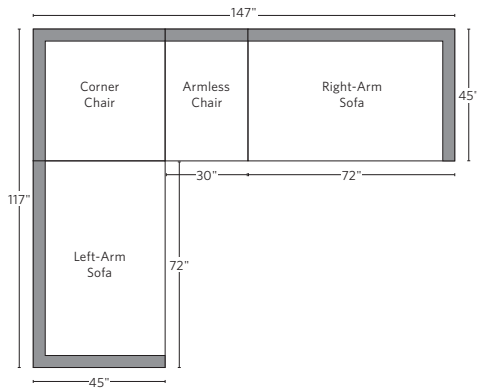

L-SECTIONAL

Available in left and right-arm configurations.