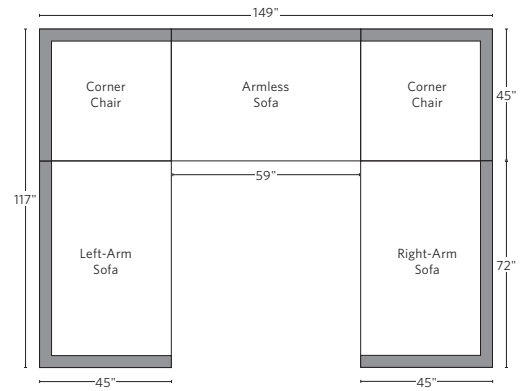

ENGLISH ROLL ARM COLLECTION

All dimensions are given in inches. See the attached "Dimensions Diagram" sheet for more information on the keys used in this chart.

	A	B	C	D	E	F	G	H	I	J	K	L		M	N				O	P	Q	R	S
	OVERALL WIDTH	OVERALL DEPTH	OVERALL HEIGHT	FRAME HEIGHT	SEAT HEIGHT	ARM HEIGHT	FOOT HEIGHT	SEAT HEIGHT (FLOOR TO CUSHION SEAM)	SEAT HEIGHT (FLOOR TO FRAME)	INSIDE SEAT WIDTH	INSIDE SEAT DEPTH W/ BACK CUSHION	INSIDE SEAT DEPTH W/O BACK CUSHION	INSIDE BACK HEIGHT W/ SEAT & BACK CUSHIONS	INSIDE BACK HEIGHT W/ SEAT CUSHION	INSIDE BACK HEIGHT W/O SEAT OR BACK CUSHION	# OF BACK CUSHIONS	# OF SEAT CUSHIONS	ACCENT PILLOWS	ARM HEIGHT W/ SEAT CUSHION	ARM HEIGHT W/O SEAT CUSHION	ARM WIDTH	SLEEPER DEPTH OVERALL	SLEEPER DEPTH INSIDE
CLASSIC LEFT-ARM CHAISE	37	65	35	30	21	23	5 (front) 2½ (back)	18	11	29	46	55	14	9	19	1	1	0	2	12	8	-	-
LUXE LEFT-ARM CHAISE	41	69	35	30	21	23	5 (front) 2½ (back)	18	12	33	51	60	14	9	18	1	1	0	2	11	8	-	-
CLASSIC RIGHT-ARM CHAISE	37	65	35	30	21	23	5 (front) 2½ (back)	18	11	29	46	55	14	9	19	1	1	0	2	12	8	-	-
LUXE RIGHT-ARM CHAISE	41	69	35	30	21	23	5 (front) 2½ (back)	18	12	33	51	60	14	9	18	1	1	0	2	11	8	-	-
DAYBED	96	60	32	30	21	23	5 (front) 2½ (back)	18	12	80	43	51	14	9	18	2	2	0	2	11	8	-	-
OTTOMAN	38	28	19	19	19	-	2½	16	12	38	-	-	-	-	-	0	1	0	-	-	-	-	-

U-CHAISE SECTIONAL

L-SECTIONAL

Available in left and right-arm configurations.

U-SOFA SECTIONAL

U-SOFA CHAISE SECTIONAL

Available in left and right-arm configurations.