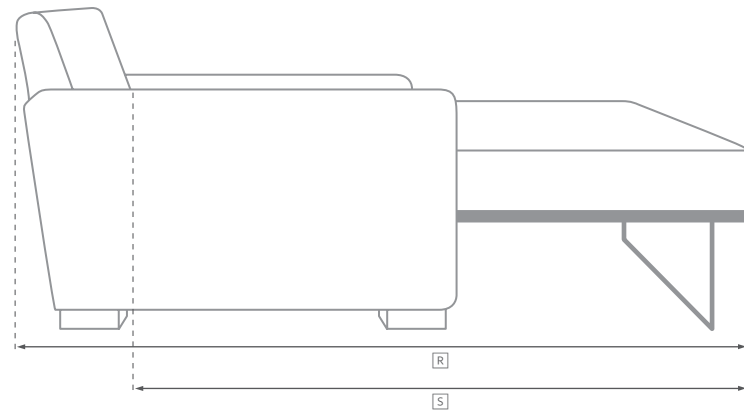

ENGLISH ROLL ARM COLLECTION

All dimensions are given in inches. See the attached "Dimensions Diagram" sheet for more information on the keys used in this chart.

	A	B	C	D	E	F	G	H	I	J	K	L		M	N				O	P	Q	R	S
	OVERALL WIDTH	OVERALL DEPTH	OVERALL HEIGHT	FRAME HEIGHT	SEAT HEIGHT	ARM HEIGHT	FOOT HEIGHT	SEAT HEIGHT (FLOOR TO CUSHION SEAM)	SEAT HEIGHT (FLOOR TO FRAME)	INSIDE SEAT WIDTH	INSIDE SEAT DEPTH W/ BACK CUSHION	INSIDE SEAT DEPTH W/O BACK CUSHION	INSIDE BACK HEIGHT W/ SEAT & BACK CUSHIONS	INSIDE BACK HEIGHT W/ SEAT CUSHION	INSIDE BACK HEIGHT W/O SEAT OR BACK CUSHION	# OF BACK CUSHIONS	# OF SEAT CUSHIONS	ACCENT PILLOWS	ARM HEIGHT W/ SEAT CUSHION	ARM HEIGHT W/O SEAT CUSHION	ARM WIDTH	SLEEPER DEPTH OVERALL	SLEEPER DEPTH INSIDE
CLASSIC LEFT-ARM CHAISE	37	65	35	30	21	23	5 (front) 2½ (back)	18	11	29	46	55	14	9	19	1	1	0	2	12	8	-	-
LUXE LEFT-ARM CHAISE	41	69	35	30	21	23	5 (front) 2½ (back)	18	12	33	51	60	14	9	18	1	1	0	2	11	8	-	-
CLASSIC RIGHT-ARM CHAISE	37	65	35	30	21	23	5 (front) 2½ (back)	18	11	29	46	55	14	9	19	1	1	0	2	12	8	-	-
LUXE RIGHT-ARM CHAISE	41	69	35	30	21	23	5 (front) 2½ (back)	18	12	33	51	60	14	9	18	1	1	0	2	11	8	-	-
DAYBED	96	60	32	30	21	23	5 (front) 2½ (back)	18	12	80	43	51	14	9	18	2	2	0	2	11	8	-	-
OTTOMAN	38	28	19	19	19	-	2½	16	12	38	-	-	-	-	-	0	1	0	-	-	-	-	-

UPHOLSTERY DIMENSIONS DIAGRAM

See the "Dimensions Sheet" for the measurements that correspond with the letters below.

RH