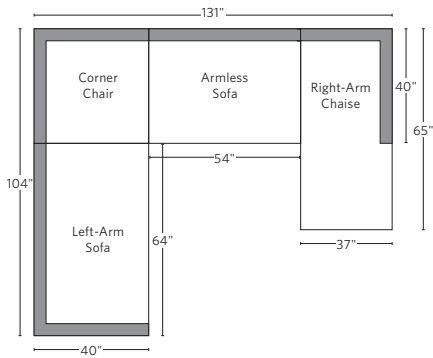

ENGLISH ROLL ARM COLLECTION

All dimensions are given in inches. See the attached "Dimensions Diagram" sheet for more information on the keys used in this chart.

	A	B	C	D	E	F	G	H	I	J	K	L		M	N				O	P	Q	R	S
	OVERALL WIDTH	OVERALL DEPTH	OVERALL HEIGHT	FRAME HEIGHT	SEAT HEIGHT	ARM HEIGHT	FOOT HEIGHT	SEAT HEIGHT (FLOOR TO CUSHION SEAM)	SEAT HEIGHT (FLOOR TO FRAME)	INSIDE SEAT WIDTH	INSIDE SEAT DEPTH W/ BACK CUSHION	INSIDE SEAT DEPTH W/O BACK CUSHION	INSIDE BACK HEIGHT W/ SEAT & BACK CUSHIONS	INSIDE BACK HEIGHT W/ SEAT CUSHION	INSIDE BACK HEIGHT W/O SEAT OR BACK CUSHION	# OF BACK CUSHIONS	# OF SEAT CUSHIONS	ACCENT PILLOWS	ARM HEIGHT W/ SEAT CUSHION	ARM HEIGHT W/O SEAT CUSHION	ARM WIDTH	SLEEPER DEPTH OVERALL	SLEEPER DEPTH INSIDE
CLASSIC LEFT-ARM CHAISE	37	65	35	30	21	23	5 (front) 2½ (back)	18	11	29	46	55	14	9	19	1	1	0	2	12	8	-	-
LUXE LEFT-ARM CHAISE	41	69	35	30	21	23	5 (front) 2½ (back)	18	12	33	51	60	14	9	18	1	1	0	2	11	8	-	-
CLASSIC RIGHT-ARM CHAISE	37	65	35	30	21	23	5 (front) 2½ (back)	18	11	29	46	55	14	9	19	1	1	0	2	12	8	-	-
LUXE RIGHT-ARM CHAISE	41	69	35	30	21	23	5 (front) 2½ (back)	18	12	33	51	60	14	9	18	1	1	0	2	11	8	-	-
DAYBED	96	60	32	30	21	23	5 (front) 2½ (back)	18	12	80	43	51	14	9	18	2	2	0	2	11	8	-	-
OTTOMAN	38	28	19	19	19	-	2½	16	12	38	-	-	-	-	-	0	1	0	-	-	-	-	-

UPHOLSTERY DIMENSIONS DIAGRAM

See the "Dimensions Sheet" for the measurements that correspond with the letters below.

RH

SOFA CHAISE SECTIONAL

Available in left and right-arm configurations.

U-CHAISE SECTIONAL

L-SECTIONAL

Available in left and right-arm configurations.

U-SOFA SECTIONAL

U-SOFA CHAISE SECTIONAL

Available in left and right-arm configurations.

SOFA CHAISE SECTIONAL

Available in left and right-arm configurations.