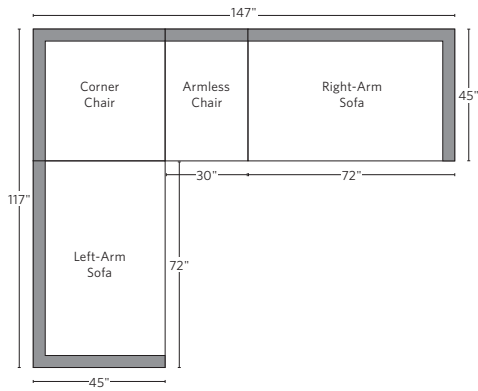

L-SECTIONAL

Available in left and right-arm configurations.