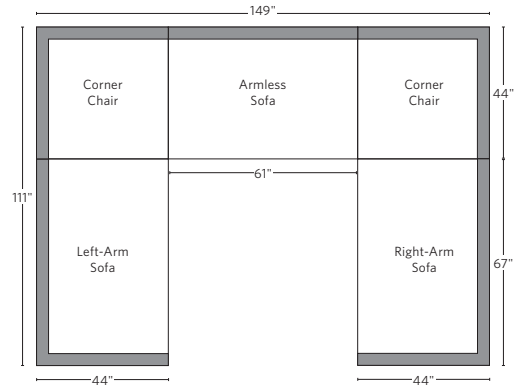

U-SOFA SECTIONAL