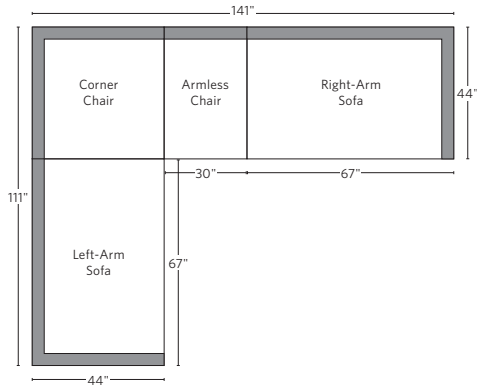

L-SECTIONAL

Available in left and right-arm configurations.