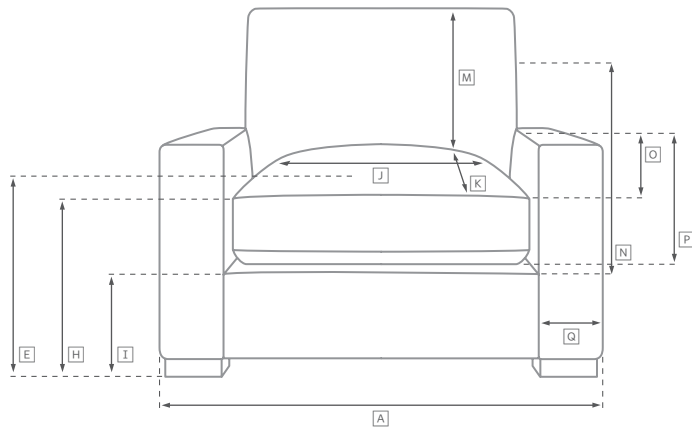

COLLINS COLLECTION

All dimensions are given in inches. See the attached "Dimensions Diagram" sheet for more information on the keys used in this chart.

	A	B	C	D	E	F	G	H	I	J	K	L		M	N				O	P	Q	R	S
	OVERALL WIDTH	OVERALL DEPTH	OVERALL HEIGHT	FRAME HEIGHT	SEAT HEIGHT	ARM HEIGHT	FOOT HEIGHT	SEAT HEIGHT (FLOOR TO CUSHION SEAM)	SEAT HEIGHT (FLOOR TO FRAME)	INSIDE SEAT WIDTH	INSIDE SEAT DEPTH W/ BACK CUSHION	INSIDE SEAT DEPTH W/O BACK CUSHION	INSIDE BACK HEIGHT W/ SEAT & BACK CUSHIONS	INSIDE BACK HEIGHT W/ SEAT CUSHION	INSIDE BACK HEIGHT W/O SEAT OR BACK CUSHION	# OF BACK CUSHIONS	# OF SEAT CUSHIONS	ACCENT PILLOWS	ARM HEIGHT W/ SEAT CUSHION	ARM HEIGHT W/O SEAT CUSHION	ARM WIDTH	SLEEPER DEPTH OVERALL	SLEEPER DEPTH INSIDE
CLASSIC LEFT-ARM SOFA	55	39	32	30	19	27	2	18	12	50	25	32	13	11	18	2	2	0	8	15	5	-	-
LUXE LEFT-ARM SOFA	67	44	33	31	19	27	2	18	12	62	30	37	14	12	19	2	2	0	8	15	5	-	-
CLASSIC RIGHT-ARM SOFA	55	39	32	30	19	27	2	18	12	50	25	32	13	11	18	2	2	0	8	15	5	-	-
LUXE RIGHT-ARM SOFA	67	44	33	31	19	27	2	18	12	62	30	37	14	12	19	2	2	0	8	15	5	-	-
CLASSIC CHAIR	36	39	32	30	19	27	2	18	12	26	25	32	13	11	18	1	1	0	8	15	5	-	-
LUXE CHAIR	42	44	33	31	19	27	2	18	12	32	30	37	14	12	19	1	1	0	8	15	5	-	-
CLASSIC ARMLESS CHAIR	25	39	32	30	19	-	2	18	12	25	25	32	13	11	18	1	1	0	-	-	-	-	-
LUXE ARMLESS CHAIR	30	44	33	31	19	-	2	18	12	30	30	37	14	12	19	2	1	0	-	-	-	-	-
CLASSIC CORNER CHAIR	39	39	32	30	19	-	2	18	12	25	25	32	13	11	18	2	1	0	-	-	-	-	-
LUXE CORNER CHAIR	44	44	33	31	19	-	2	18	12	30	30	37	14	12	19	1	1	0	-	-	-	-	-
CLASSIC LEFT-ARM CHAISE	31	66	32	30	19	27	2	18	12	26	52	59	13	11	18	1	1	0	8	15	5	-	-
LUXE LEFT-ARM CHAISE	37	70	33	31	19	27	2	18	12	32	56	63	14	12	19	1	1	0	8	15	5	-	-
CLASSIC RIGHT-ARM CHAISE	31	66	32	30	19	27	2	18	12	26	52	59	13	11	18	1	1	0	8	15	5	-	-
LUXE RIGHT-ARM CHAISE	37	70	33	31	19	27	2	18	12	32	56	63	14	12	19	1	1	0	8	15	5	-	-
OTTOMAN	24	24	19	19	19	-	2	18	12	24	-	-	-	-	-	0	1	0	-	-	-	-	-

UPHOLSTERY DIMENSIONS DIAGRAM

See the "Dimensions Sheet" for the measurements that correspond with the letters below.

RH