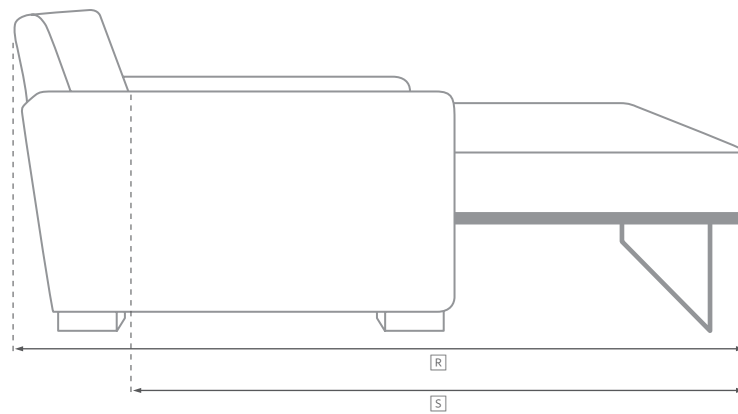

COLLINS COLLECTION

All dimensions are given in inches. See the attached "Dimensions Diagram" sheet for more information on the keys used in this chart.

	A	B	C	D	E	F	G	H	I	J	K	L		M	N				O	P	Q	R	S
	OVERALL WIDTH	OVERALL DEPTH	OVERALL HEIGHT	FRAME HEIGHT	SEAT HEIGHT	ARM HEIGHT	FOOT HEIGHT	SEAT HEIGHT (FLOOR TO CUSHION SEAM)	SEAT HEIGHT (FLOOR TO FRAME)	INSIDE SEAT WIDTH	INSIDE SEAT DEPTH W/ BACK CUSHION	INSIDE SEAT DEPTH W/O BACK CUSHION	INSIDE BACK HEIGHT W/ SEAT & BACK CUSHIONS	INSIDE BACK HEIGHT W/ SEAT CUSHION	INSIDE BACK HEIGHT W/O SEAT OR BACK CUSHION	# OF BACK CUSHIONS	# OF SEAT CUSHIONS	ACCENT PILLOWS	ARM HEIGHT W/ SEAT CUSHION	ARM HEIGHT W/O SEAT CUSHION	ARM WIDTH	SLEEPER DEPTH OVERALL	SLEEPER DEPTH INSIDE
CLASSIC LEFT-ARM SOFA	55	39	32	30	19	27	2	18	12	50	25	32	13	11	18	2	2	0	8	15	5	-	-
LUXE LEFT-ARM SOFA	67	44	33	31	19	27	2	18	12	62	30	37	14	12	19	2	2	0	8	15	5	-	-
CLASSIC RIGHT-ARM SOFA	55	39	32	30	19	27	2	18	12	50	25	32	13	11	18	2	2	0	8	15	5	-	-
LUXE RIGHT-ARM SOFA	67	44	33	31	19	27	2	18	12	62	30	37	14	12	19	2	2	0	8	15	5	-	-
CLASSIC CHAIR	36	39	32	30	19	27	2	18	12	26	25	32	13	11	18	1	1	0	8	15	5	-	-
LUXE CHAIR	42	44	33	31	19	27	2	18	12	32	30	37	14	12	19	1	1	0	8	15	5	-	-
CLASSIC ARMLESS CHAIR	25	39	32	30	19	-	2	18	12	25	25	32	13	11	18	1	1	0	-	-	-	-	-
LUXE ARMLESS CHAIR	30	44	33	31	19	-	2	18	12	30	30	37	14	12	19	2	1	0	-	-	-	-	-
CLASSIC CORNER CHAIR	39	39	32	30	19	-	2	18	12	25	25	32	13	11	18	2	1	0	-	-	-	-	-
LUXE CORNER CHAIR	44	44	33	31	19	-	2	18	12	30	30	37	14	12	19	1	1	0	-	-	-	-	-
CLASSIC LEFT-ARM CHAISE	31	66	32	30	19	27	2	18	12	26	52	59	13	11	18	1	1	0	8	15	5	-	-
LUXE LEFT-ARM CHAISE	37	70	33	31	19	27	2	18	12	32	56	63	14	12	19	1	1	0	8	15	5	-	-
CLASSIC RIGHT-ARM CHAISE	31	66	32	30	19	27	2	18	12	26	52	59	13	11	18	1	1	0	8	15	5	-	-
LUXE RIGHT-ARM CHAISE	37	70	33	31	19	27	2	18	12	32	56	63	14	12	19	1	1	0	8	15	5	-	-
OTTOMAN	24	24	19	19	19	-	2	18	12	24	-	-	-	-	-	0	1	0	-	-	-	-	-

UPHOLSTERY DIMENSIONS DIAGRAM

See the "Dimensions Sheet" for the measurements that correspond with the letters below.

RH