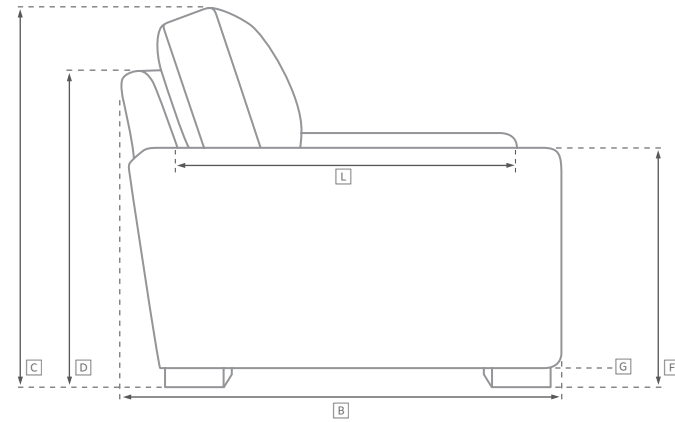

COLLINS COLLECTION

All dimensions are given in inches. See the attached "Dimensions Diagram" sheet for more information on the keys used in this chart.

	A	B	C	D	E	F	G	H	I	J	K	L		M	N				O	P	Q	R	S
	OVERALL WIDTH	OVERALL DEPTH	OVERALL HEIGHT	FRAME HEIGHT	SEAT HEIGHT	ARM HEIGHT	FOOT HEIGHT	SEAT HEIGHT (FLOOR TO CUSHION SEAM)	SEAT HEIGHT (FLOOR TO FRAME)	INSIDE SEAT WIDTH	INSIDE SEAT DEPTH W/ BACK CUSHION	INSIDE SEAT DEPTH W/O BACK CUSHION	INSIDE BACK HEIGHT W/ SEAT & BACK CUSHIONS	INSIDE BACK HEIGHT W/ SEAT CUSHION	INSIDE BACK HEIGHT W/O SEAT OR BACK CUSHION	# OF BACK CUSHIONS	# OF SEAT CUSHIONS	ACCENT PILLOWS	ARM HEIGHT W/ SEAT CUSHION	ARM HEIGHT W/O SEAT CUSHION	ARM WIDTH	SLEEPER DEPTH OVERALL	SLEEPER DEPTH INSIDE
CLASSIC LEFT-ARM SOFA	55	39	32	30	19	27	2	18	12	50	25	32	13	11	18	2	2	0	8	15	5	-	-
LUXE LEFT-ARM SOFA	67	44	33	31	19	27	2	18	12	62	30	37	14	12	19	2	2	0	8	15	5	-	-
CLASSIC RIGHT-ARM SOFA	55	39	32	30	19	27	2	18	12	50	25	32	13	11	18	2	2	0	8	15	5	-	-
LUXE RIGHT-ARM SOFA	67	44	33	31	19	27	2	18	12	62	30	37	14	12	19	2	2	0	8	15	5	-	-
CLASSIC CHAIR	36	39	32	30	19	27	2	18	12	26	25	32	13	11	18	1	1	0	8	15	5	-	-
LUXE CHAIR	42	44	33	31	19	27	2	18	12	32	30	37	14	12	19	1	1	0	8	15	5	-	-
CLASSIC ARMLESS CHAIR	25	39	32	30	19	-	2	18	12	25	25	32	13	11	18	1	1	0	-	-	-	-	-
LUXE ARMLESS CHAIR	30	44	33	31	19	-	2	18	12	30	30	37	14	12	19	2	1	0	-	-	-	-	-
CLASSIC CORNER CHAIR	39	39	32	30	19	-	2	18	12	25	25	32	13	11	18	2	1	0	-	-	-	-	-
LUXE CORNER CHAIR	44	44	33	31	19	-	2	18	12	30	30	37	14	12	19	1	1	0	-	-	-	-	-
CLASSIC LEFT-ARM CHAISE	31	66	32	30	19	27	2	18	12	26	52	59	13	11	18	1	1	0	8	15	5	-	-
LUXE LEFT-ARM CHAISE	37	70	33	31	19	27	2	18	12	32	56	63	14	12	19	1	1	0	8	15	5	-	-
CLASSIC RIGHT-ARM CHAISE	31	66	32	30	19	27	2	18	12	26	52	59	13	11	18	1	1	0	8	15	5	-	-
LUXE RIGHT-ARM CHAISE	37	70	33	31	19	27	2	18	12	32	56	63	14	12	19	1	1	0	8	15	5	-	-
OTTOMAN	24	24	19	19	19	-	2	18	12	24	-	-	-	-	-	0	1	0	-	-	-	-	-

UPHOLSTERY DIMENSIONS DIAGRAM

See the "Dimensions Sheet" for the measurements that correspond with the letters below.

RH