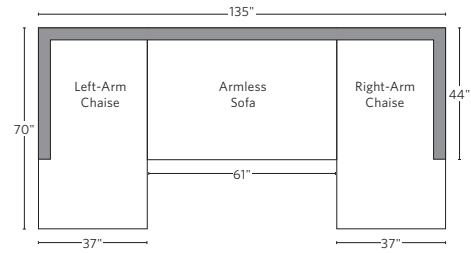

U-CHAISE SECTIONAL