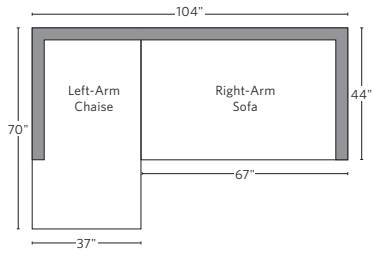

SOFA CHAISE SECTIONAL

Available in left and right-arm configurations.