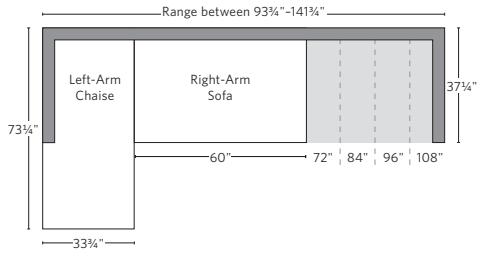

# UPHOLSTERY DIMENSIONS DIAGRAM

See the "Dimensions Sheet" for the measurements that correspond with the letters below.

RH

SOFA CHAISE SECTIONAL

Available in left and right-arm configurations.

U-CHAISE SECTIONAL

L-SECTIONAL

Available in left and right-arm configurations.

U-SOFA CHAISE SECTIONAL

Available in left and right-arm configurations.

U-SOFA SECTIONAL

Multiple length options available.

SOFA CHAISE SECTIONAL

Available in left and right-arm configurations.