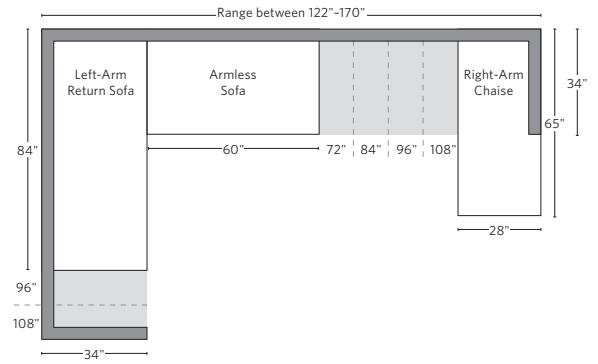

U-SOFA CHAISE SECTIONAL

Available in left and right-arm configurations.