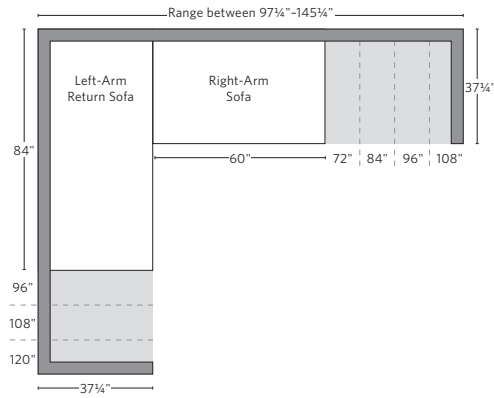

L-SECTIONAL

Available in left and right-arm configurations.