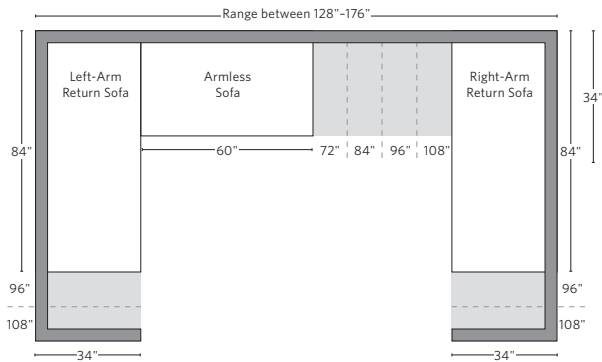

# UPHOLSTERY DIMENSIONS DIAGRAM

See the "Dimensions Sheet" for the measurements that correspond with the letters below.

RH

SOFA CHAISE SECTIONAL

Available in left and right-arm configurations.

U-CHAISE SECTIONAL

L-SECTIONAL

Available in left and right-arm configurations.

U-SOFA CHAISE SECTIONAL

Available in left and right-arm configurations.

U-SOFA SECTIONAL

Multiple length options available.

SOFA CHAISE SECTIONAL

Available in left and right-arm configurations.