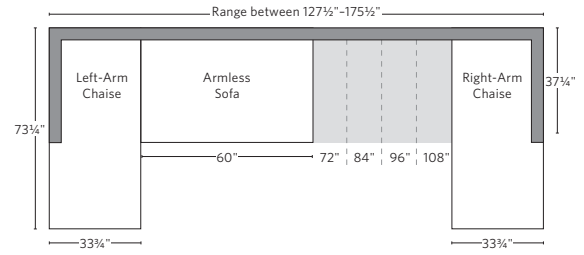

U-CHAISE SECTIONAL