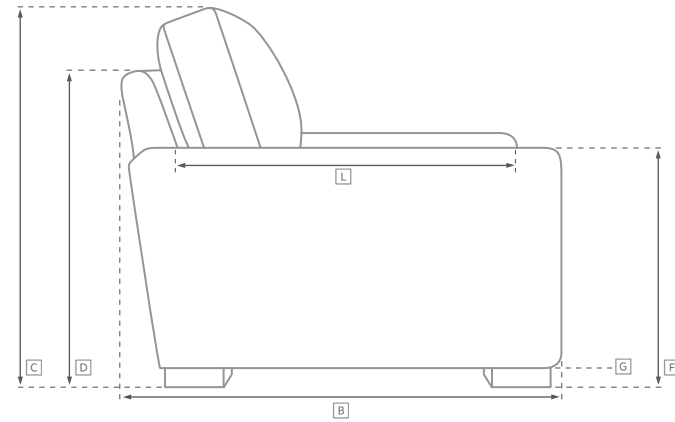

UPHOLSTERY DIMENSIONS DIAGRAM

See the "Dimensions Sheet" for the measurements that correspond with the letters below.

RH