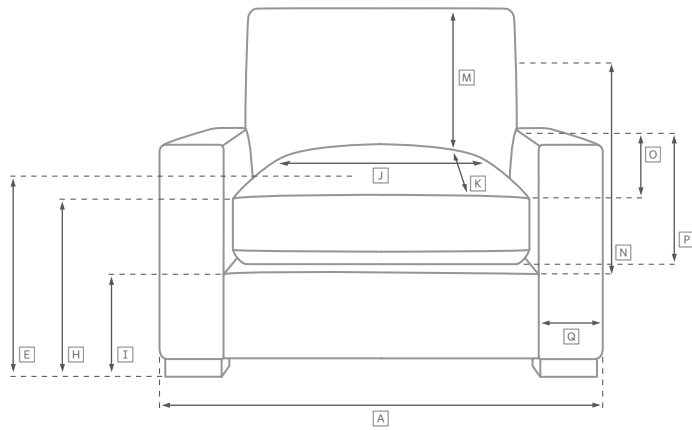

UPHOLSTERY DIMENSIONS DIAGRAM

See the "Dimensions Sheet" for the measurements that correspond with the letters below.

RH