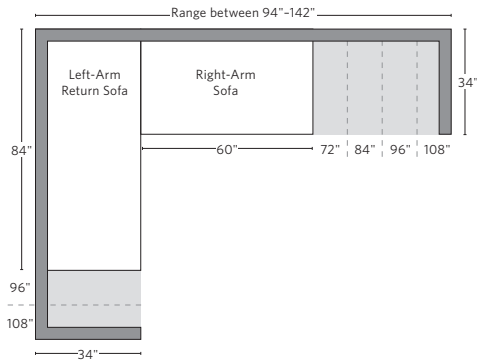

L-SECTIONAL

Available in left and right-arm configurations.