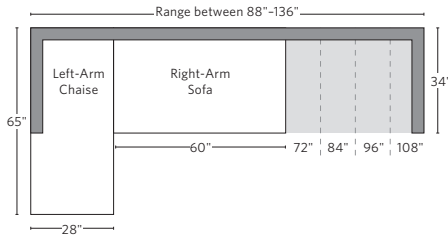

# UPHOLSTERY DIMENSIONS DIAGRAM

See the "Dimensions Sheet" for the measurements that correspond with the letters below.

RH

SOFA CHAISE SECTIONAL

Available in left and right-arm configurations.

U-CHAISE SECTIONAL