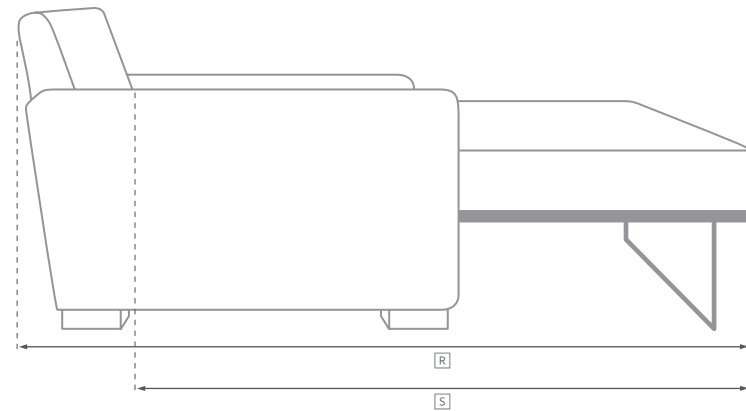

UPHOLSTERY DIMENSIONS DIAGRAM

See the "Dimensions Sheet" for the measurements that correspond with the letters below.

RH