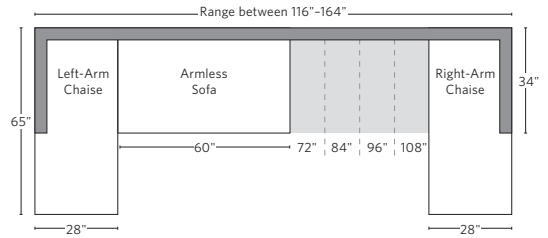

# UPHOLSTERY DIMENSIONS DIAGRAM

See the "Dimensions Sheet" for the measurements that correspond with the letters below.

RH

SOFA CHAISE SECTIONAL

Available in left and right-arm configurations.

U-CHAISE SECTIONAL