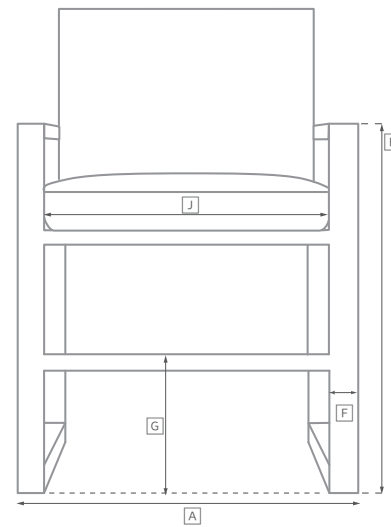

MAREA SEATING COLLECTION

All dimensions are given in inches. See the attached "Dimensions Diagram" sheet for more information on the keys used in this chart.

	OVERALL WIDTH A	OVERALL DEPTH B	OVERALL HEIGHT W/ CUSHION C	FRAME HEIGHT D	ARM HEIGHT E	ARM WIDTH F	FOOT HEIGHT G	SEAT HEIGHT W/ CUSHION H	SEAT HEIGHT (FLOOR TO FRAME) I	INSIDE SEAT WIDTH J	INSIDE SEAT DEPTH K	# OF BACK CUSHIONS	# OF SEAT CUSHIONS
62" SOFA	61½	36¼	27¾	24¾	24¾	6	-	15½	9½	50	24	1	1
87" SOFA	86½	36¼	27¾	24¾	24¾	6	-	15½	9½	75	24	2	1
112" SOFA	112	36¼	27¾	24¾	24¾	6	-	15½	9½	100¼	24	2	1
LOUNGE CHAIR	36¼	36¼	27¾	24¾	24¾	6	-	15½	9½	24¾	24	1	1
CHAISE	30	79½	36½	33	-	-	-	13	9½	30	51½	1	1
OTTOMAN	36¼	36¼	15½	9½	-	-	-	15½	9½	36¼	36¼	0	1
ARMCHAIR	21¼	23½	32½	32½	25¼	1¾	-	19¼	16¼	17¼	18½	0	1

OUTDOOR SEATING DIMENSIONS DIAGRAM

See the "Dimensions Sheet" for the measurements that correspond with the letters below.

RH

OUTDOOR SEATING DIMENSIONS DIAGRAM

See the "Dimensions Sheet" for the measurements that correspond with the letters below.