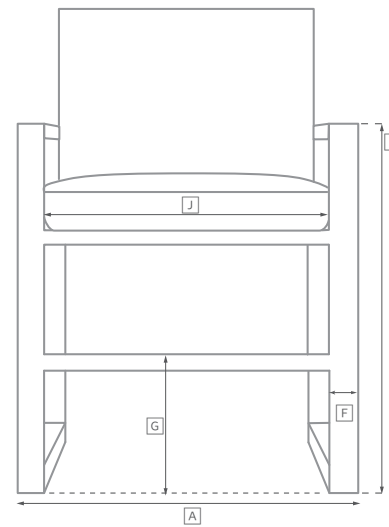

# LA JOLLA SEATING COLLECTION

All dimensions are given in inches. See the attached "Dimensions Diagram" sheet for more information on the keys used in this chart.

	OVERALL WIDTH A	OVERALL DEPTH B	OVERALL HEIGHT W/ CUSHION C	FRAME HEIGHT D	ARM HEIGHT E	ARM WIDTH F	FOOT HEIGHT G	SEAT HEIGHT W/ CUSHION H	SEAT HEIGHT (FLOOR TO FRAME) I	INSIDE SEAT WIDTH J	INSIDE SEAT DEPTH K	# OF BACK CUSHIONS	# OF SEAT CUSHIONS
55" SOFA	55	36	33	31	21	3	3½	15	10	49	27	2	2
79" SOFA	79	36	33	31	21	3	3½	15	10	73	27	3	3
103" SOFA	103	36	33	31	21	3	3½	15	10	97	27	4	4
LOUNGE CHAIR	30	36	33	31	21	3	3½	15	10	24	27	1	1
OTTOMAN	30	24	15	10	-	-	3½	15	10	30	24	-	1
CHAISE	27	77	36¼	34¼	-	-	3½	12¼	10	27	48¾	1	1
DOUBLE CHAISE	54	77	36¼	34¼	-	-	3½	12¼	10	54	48¾	2	1
DAYBED	88	40	33	31	31	3	3½	15	10	72	40	2	1
ARMLESS CHAIR	24	36	33	31	-	-	3½	15	10	24	27	1	1
TWO-SEAT LEFT-ARM SOFA	52	36	33	31	21	3	3½	15	10	49	27	2	2
TWO-SEAT RIGHT-ARM SOFA	52	36	33	31	21	3	3½	15	10	49	27	2	2
CORNER CHAIR	36	36	33	31	-	-	3½	15	10	27	27	2	1
LEFT-ARM CHAISE	27	67	33	31	21	3	3½	15	10	27	58	1	1
RIGHT-ARM CHAISE	27	67	33	31	21	3	3½	15	10	27	58	1	1

# LA JOLLA SEATING COLLECTION

All dimensions are given in inches. See the attached "Dimensions Diagram" sheet for more information on the keys used in this chart.

	OVERALL WIDTH A	OVERALL DEPTH B	OVERALL HEIGHT W/ CUSHION C	FRAME HEIGHT D	ARM HEIGHT E	ARM WIDTH F	FOOT HEIGHT G	SEAT HEIGHT W/ CUSHION H	SEAT HEIGHT (FLOOR TO FRAME) I	INSIDE SEAT WIDTH J	INSIDE SEAT DEPTH K	# OF BACK CUSHIONS	# OF SEAT CUSHIONS
SIDE CHAIR	19½	25½	36	36	-	-	-	20	17	19½	19	-	1
ARMCHAIR	24	25½	36	36	25½	3	-	20	17	19½	19	-	1

# OUTDOOR DIMENSIONS DIAGRAM

See the "Dimensions Sheet" for the measurements that correspond with the letters below.

RH

**LEFT-ARM SOFA CHAISE SECTIONAL**

79" Left-Arm Sofa Chaise: 79"w x 67"d x 31"h Overall