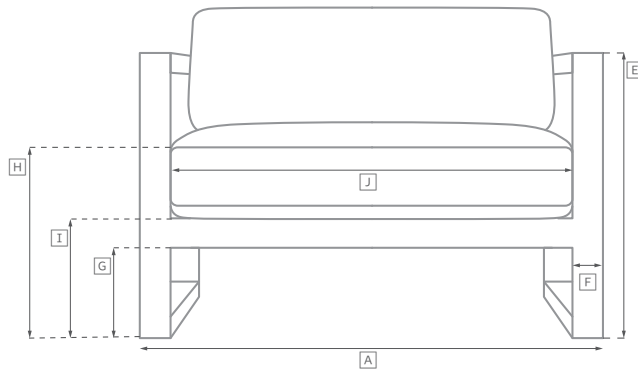

# LA JOLLA SEATING COLLECTION

All dimensions are given in inches. See the attached "Dimensions Diagram" sheet for more information on the keys used in this chart.

	OVERALL WIDTH A	OVERALL DEPTH B	OVERALL HEIGHT W/ CUSHION C	FRAME HEIGHT D	ARM HEIGHT E	ARM WIDTH F	FOOT HEIGHT G	SEAT HEIGHT W/ CUSHION H	SEAT HEIGHT (FLOOR TO FRAME) I	INSIDE SEAT WIDTH J	INSIDE SEAT DEPTH K	# OF BACK CUSHIONS	# OF SEAT CUSHIONS
55" SOFA	55	36	33	31	21	3	3½	15	10	49	27	2	2
79" SOFA	79	36	33	31	21	3	3½	15	10	73	27	3	3
103" SOFA	103	36	33	31	21	3	3½	15	10	97	27	4	4
LOUNGE CHAIR	30	36	33	31	21	3	3½	15	10	24	27	1	1
OTTOMAN	30	24	15	10	-	-	3½	15	10	30	24	-	1
CHAISE	27	77	36¼	34¼	-	-	3½	12¼	10	27	48¾	1	1
DOUBLE CHAISE	54	77	36¼	34¼	-	-	3½	12¼	10	54	48¾	2	1
DAYBED	88	40	33	31	31	3	3½	15	10	72	40	2	1
ARMLESS CHAIR	24	36	33	31	-	-	3½	15	10	24	27	1	1
TWO-SEAT LEFT-ARM SOFA	52	36	33	31	21	3	3½	15	10	49	27	2	2
TWO-SEAT RIGHT-ARM SOFA	52	36	33	31	21	3	3½	15	10	49	27	2	2
CORNER CHAIR	36	36	33	31	-	-	3½	15	10	27	27	2	1
LEFT-ARM CHAISE	27	67	33	31	21	3	3½	15	10	27	58	1	1
RIGHT-ARM CHAISE	27	67	33	31	21	3	3½	15	10	27	58	1	1

# LA JOLLA SEATING COLLECTION

All dimensions are given in inches. See the attached "Dimensions Diagram" sheet for more information on the keys used in this chart.

	OVERALL WIDTH A	OVERALL DEPTH B	OVERALL HEIGHT W/ CUSHION C	FRAME HEIGHT D	ARM HEIGHT E	ARM WIDTH F	FOOT HEIGHT G	SEAT HEIGHT W/ CUSHION H	SEAT HEIGHT (FLOOR TO FRAME) I	INSIDE SEAT WIDTH J	INSIDE SEAT DEPTH K	# OF BACK CUSHIONS	# OF SEAT CUSHIONS
SIDE CHAIR	19½	25½	36	36	-	-	-	20	17	19½	19	-	1
ARMCHAIR	24	25½	36	36	25½	3	-	20	17	19½	19	-	1

# OUTDOOR DIMENSIONS DIAGRAM

See the "Dimensions Sheet" for the measurements that correspond with the letters below.

RH

**LEFT-ARM SOFA CHAISE SECTIONAL**

79" Left-Arm Sofa Chaise: 79"w x 67"d x 31"h Overall