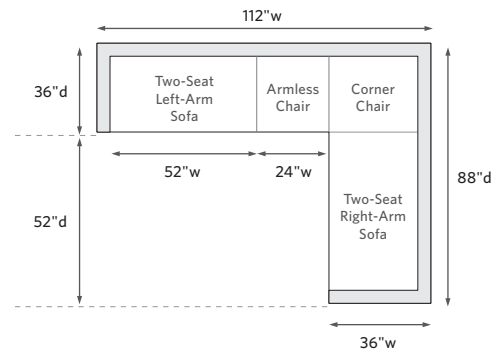

# LA JOLLA SEATING COLLECTION

All dimensions are given in inches. See the attached "Dimensions Diagram" sheet for more information on the keys used in this chart.

	OVERALL WIDTH A	OVERALL DEPTH B	OVERALL HEIGHT W/ CUSHION C	FRAME HEIGHT D	ARM HEIGHT E	ARM WIDTH F	FOOT HEIGHT G	SEAT HEIGHT W/ CUSHION H	SEAT HEIGHT (FLOOR TO FRAME) I	INSIDE SEAT WIDTH J	INSIDE SEAT DEPTH K	# OF BACK CUSHIONS	# OF SEAT CUSHIONS
SIDE CHAIR	19½	25½	36	36	-	-	-	20	17	19½	19	-	1
ARMCHAIR	24	25½	36	36	25½	3	-	20	17	19½	19	-	1

# OUTDOOR DIMENSIONS DIAGRAM

See the "Dimensions Sheet" for the measurements that correspond with the letters below.

RH

**LEFT-ARM SOFA CHAISE SECTIONAL**

79" Left-Arm Sofa Chaise: 79"w x 67"d x 31"h Overall

**RIGHT-ARM SOFA CHAISE SECTIONAL**

79" Right-Arm Sofa Chaise: 79"w x 67"d x 31"h Overall

**LEFT-ARM L-SECTIONAL**

112" Left-Arm L-Sectional: 112"w x 88"d x 31"h Overall

**RIGHT-ARM L-SECTIONAL**

112" Right-Arm L-Sectional: 112"w x 88"d x 31"h Overall

**U-CHAISE SECTIONAL**

102" U-Chaise Sectional: 102"w x 67"d x 31"h Overall

**U-SOFA SECTIONAL**

120" U-Sofa Sectional: 120"w x 88"d x 31"h Overall

**CORNER SECTIONAL**

88" Corner Sectional: 88"w x 88"d x 31"h Overall