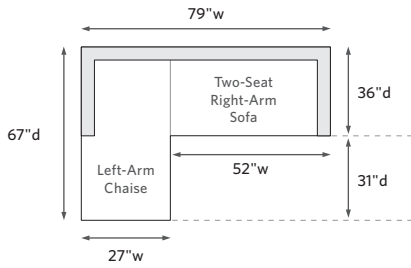

# LA JOLLA SEATING COLLECTION

All dimensions are given in inches. See the attached "Dimensions Diagram" sheet for more information on the keys used in this chart.

	OVERALL WIDTH A	OVERALL DEPTH B	OVERALL HEIGHT W/ CUSHION C	FRAME HEIGHT D	ARM HEIGHT E	ARM WIDTH F	FOOT HEIGHT G	SEAT HEIGHT W/ CUSHION H	SEAT HEIGHT (FLOOR TO FRAME) I	INSIDE SEAT WIDTH J	INSIDE SEAT DEPTH K	# OF BACK CUSHIONS	# OF SEAT CUSHIONS
SIDE CHAIR	19½	25½	36	36	-	-	-	20	17	19½	19	-	1
ARMCHAIR	24	25½	36	36	25½	3	-	20	17	19½	19	-	1

# OUTDOOR DIMENSIONS DIAGRAM

See the "Dimensions Sheet" for the measurements that correspond with the letters below.

RH

**LEFT-ARM SOFA CHAISE SECTIONAL**

79" Left-Arm Sofa Chaise: 79"w x 67"d x 31"h Overall

**RIGHT-ARM SOFA CHAISE SECTIONAL**

79" Right-Arm Sofa Chaise: 79"w x 67"d x 31"h Overall

**LEFT-ARM L-SECTIONAL**

112" Left-Arm L-Sectional: 112"w x 88"d x 31"h Overall

**RIGHT-ARM L-SECTIONAL**

112" Right-Arm L-Sectional: 112"w x 88"d x 31"h Overall

**U-CHAISE SECTIONAL**

102" U-Chaise Sectional: 102"w x 67"d x 31"h Overall

**U-SOFA SECTIONAL**

120" U-Sofa Sectional: 120"w x 88"d x 31"h Overall

**CORNER SECTIONAL**

88" Corner Sectional: 88"w x 88"d x 31"h Overall