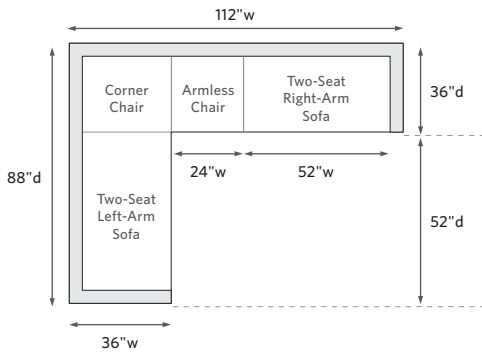

# LA JOLLA SEATING COLLECTION

All dimensions are given in inches. See the attached "Dimensions Diagram" sheet for more information on the keys used in this chart.

	OVERALL WIDTH A	OVERALL DEPTH B	OVERALL HEIGHT W/ CUSHION C	FRAME HEIGHT D	ARM HEIGHT E	ARM WIDTH F	FOOT HEIGHT G	SEAT HEIGHT W/ CUSHION H	SEAT HEIGHT (FLOOR TO FRAME) I	INSIDE SEAT WIDTH J	INSIDE SEAT DEPTH K	# OF BACK CUSHIONS	# OF SEAT CUSHIONS
SIDE CHAIR	19½	25½	36	36	-	-	-	20	17	19½	19	-	1
ARMCHAIR	24	25½	36	36	25½	3	-	20	17	19½	19	-	1

# OUTDOOR DIMENSIONS DIAGRAM

See the "Dimensions Sheet" for the measurements that correspond with the letters below.

RH

**LEFT-ARM SOFA CHAISE SECTIONAL**

79" Left-Arm Sofa Chaise: 79"w x 67"d x 31"h Overall

**RIGHT-ARM SOFA CHAISE SECTIONAL**

79" Right-Arm Sofa Chaise: 79"w x 67"d x 31"h Overall

**LEFT-ARM L-SECTIONAL**

112" Left-Arm L-Sectional: 112"w x 88"d x 31"h Overall

**RIGHT-ARM L-SECTIONAL**

112" Right-Arm L-Sectional: 112"w x 88"d x 31"h Overall

**U-CHAISE SECTIONAL**

102" U-Chaise Sectional: 102"w x 67"d x 31"h Overall

**U-SOFA SECTIONAL**

120" U-Sofa Sectional: 120"w x 88"d x 31"h Overall

**CORNER SECTIONAL**

88" Corner Sectional: 88"w x 88"d x 31"h Overall