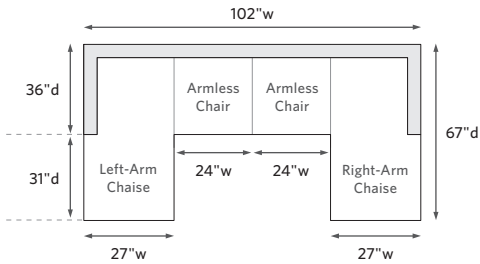

# LA JOLLA SEATING COLLECTION

All dimensions are given in inches. See the attached "Dimensions Diagram" sheet for more information on the keys used in this chart.

	OVERALL WIDTH A	OVERALL DEPTH B	OVERALL HEIGHT W/ CUSHION C	FRAME HEIGHT D	ARM HEIGHT E	ARM WIDTH F	FOOT HEIGHT G	SEAT HEIGHT W/ CUSHION H	SEAT HEIGHT (FLOOR TO FRAME) I	INSIDE SEAT WIDTH J	INSIDE SEAT DEPTH K	# OF BACK CUSHIONS	# OF SEAT CUSHIONS
SIDE CHAIR	19½	25½	36	36	-	-	-	20	17	19½	19	-	1
ARMCHAIR	24	25½	36	36	25½	3	-	20	17	19½	19	-	1

# OUTDOOR DIMENSIONS DIAGRAM

See the "Dimensions Sheet" for the measurements that correspond with the letters below.

RH

**LEFT-ARM SOFA CHAISE SECTIONAL**

79" Left-Arm Sofa Chaise: 79"w x 67"d x 31"h Overall

**RIGHT-ARM SOFA CHAISE SECTIONAL**

79" Right-Arm Sofa Chaise: 79"w x 67"d x 31"h Overall

**LEFT-ARM L-SECTIONAL**

112" Left-Arm L-Sectional: 112"w x 88"d x 31"h Overall

**RIGHT-ARM L-SECTIONAL**

112" Right-Arm L-Sectional: 112"w x 88"d x 31"h Overall

**U-CHAISE SECTIONAL**

102" U-Chaise Sectional: 102"w x 67"d x 31"h Overall

**U-SOFA SECTIONAL**

120" U-Sofa Sectional: 120"w x 88"d x 31"h Overall

**CORNER SECTIONAL**

88" Corner Sectional: 88"w x 88"d x 31"h Overall