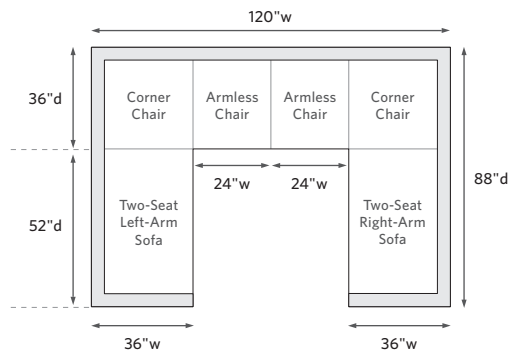

# LA JOLLA SEATING COLLECTION

All dimensions are given in inches. See the attached "Dimensions Diagram" sheet for more information on the keys used in this chart.

	OVERALL WIDTH A	OVERALL DEPTH B	OVERALL HEIGHT W/ CUSHION C	FRAME HEIGHT D	ARM HEIGHT E	ARM WIDTH F	FOOT HEIGHT G	SEAT HEIGHT W/ CUSHION H	SEAT HEIGHT (FLOOR TO FRAME) I	INSIDE SEAT WIDTH J	INSIDE SEAT DEPTH K	# OF BACK CUSHIONS	# OF SEAT CUSHIONS
SIDE CHAIR	19½	25½	36	36	-	-	-	20	17	19½	19	-	1
ARMCHAIR	24	25½	36	36	25½	3	-	20	17	19½	19	-	1

# OUTDOOR DIMENSIONS DIAGRAM

See the "Dimensions Sheet" for the measurements that correspond with the letters below.

RH

**LEFT-ARM SOFA CHAISE SECTIONAL**

79" Left-Arm Sofa Chaise: 79"w x 67"d x 31"h Overall

**RIGHT-ARM SOFA CHAISE SECTIONAL**

79" Right-Arm Sofa Chaise: 79"w x 67"d x 31"h Overall

**LEFT-ARM L-SECTIONAL**

112" Left-Arm L-Sectional: 112"w x 88"d x 31"h Overall

**RIGHT-ARM L-SECTIONAL**

112" Right-Arm L-Sectional: 112"w x 88"d x 31"h Overall

**U-CHAISE SECTIONAL**

102" U-Chaise Sectional: 102"w x 67"d x 31"h Overall

**U-SOFA SECTIONAL**

120" U-Sofa Sectional: 120"w x 88"d x 31"h Overall

**CORNER SECTIONAL**

88" Corner Sectional: 88"w x 88"d x 31"h Overall