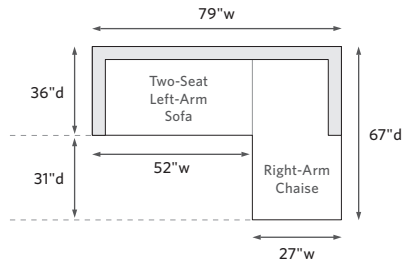

# LA JOLLA SEATING COLLECTION

All dimensions are given in inches. See the attached "Dimensions Diagram" sheet for more information on the keys used in this chart.

	OVERALL WIDTH A	OVERALL DEPTH B	OVERALL HEIGHT W/ CUSHION C	FRAME HEIGHT D	ARM HEIGHT E	ARM WIDTH F	FOOT HEIGHT G	SEAT HEIGHT W/ CUSHION H	SEAT HEIGHT (FLOOR TO FRAME) I	INSIDE SEAT WIDTH J	INSIDE SEAT DEPTH K	# OF BACK CUSHIONS	# OF SEAT CUSHIONS
SIDE CHAIR	19½	25½	36	36	-	-	-	20	17	19½	19	-	1
ARMCHAIR	24	25½	36	36	25½	3	-	20	17	19½	19	-	1

# OUTDOOR DIMENSIONS DIAGRAM

See the "Dimensions Sheet" for the measurements that correspond with the letters below.

RH

**LEFT-ARM SOFA CHAISE SECTIONAL**

79" Left-Arm Sofa Chaise: 79"w x 67"d x 31"h Overall

**RIGHT-ARM SOFA CHAISE SECTIONAL**

79" Right-Arm Sofa Chaise: 79"w x 67"d x 31"h Overall

**LEFT-ARM L-SECTIONAL**

112" Left-Arm L-Sectional: 112"w x 88"d x 31"h Overall

**RIGHT-ARM L-SECTIONAL**

112" Right-Arm L-Sectional: 112"w x 88"d x 31"h Overall

**U-CHAISE SECTIONAL**

102" U-Chaise Sectional: 102"w x 67"d x 31"h Overall

**U-SOFA SECTIONAL**

120" U-Sofa Sectional: 120"w x 88"d x 31"h Overall

**CORNER SECTIONAL**

88" Corner Sectional: 88"w x 88"d x 31"h Overall