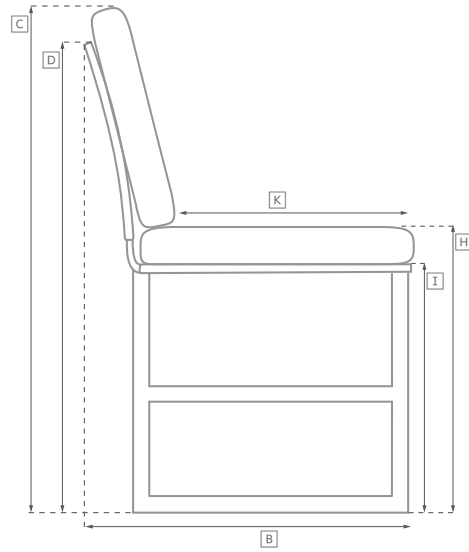

# LA JOLLA SEATING COLLECTION

All dimensions are given in inches. See the attached "Dimensions Diagram" sheet for more information on the keys used in this chart.

	OVERALL WIDTH A	OVERALL DEPTH B	OVERALL HEIGHT W/ CUSHION C	FRAME HEIGHT D	ARM HEIGHT E	ARM WIDTH F	FOOT HEIGHT G	SEAT HEIGHT W/ CUSHION H	SEAT HEIGHT (FLOOR TO FRAME) I	INSIDE SEAT WIDTH J	INSIDE SEAT DEPTH K	# OF BACK CUSHIONS	# OF SEAT CUSHIONS
55" SOFA	55	36	33	31	21	3	3½	15	10	49	27	2	2
79" SOFA	79	36	33	31	21	3	3½	15	10	73	27	3	3
103" SOFA	103	36	33	31	21	3	3½	15	10	97	27	4	4
LOUNGE CHAIR	30	36	33	31	21	3	3½	15	10	24	27	1	1
OTTOMAN	30	24	15	10	-	-	3½	15	10	30	24	-	1
CHAISE	27	77	36¼	34¼	-	-	3½	12¼	10	27	48¾	1	1
DOUBLE CHAISE	54	77	36¼	34¼	-	-	3½	12¼	10	54	48¾	2	1
DAYBED	88	40	33	31	31	3	3½	15	10	72	40	2	1
ARMLESS CHAIR	24	36	33	31	-	-	3½	15	10	24	27	1	1
TWO-SEAT LEFT-ARM SOFA	52	36	33	31	21	3	3½	15	10	49	27	2	2
TWO-SEAT RIGHT-ARM SOFA	52	36	33	31	21	3	3½	15	10	49	27	2	2
CORNER CHAIR	36	36	33	31	-	-	3½	15	10	27	27	2	1
LEFT-ARM CHAISE	27	67	33	31	21	3	3½	15	10	27	58	1	1
RIGHT-ARM CHAISE	27	67	33	31	21	3	3½	15	10	27	58	1	1

# LA JOLLA SEATING COLLECTION

All dimensions are given in inches. See the attached "Dimensions Diagram" sheet for more information on the keys used in this chart.

	OVERALL WIDTH A	OVERALL DEPTH B	OVERALL HEIGHT W/ CUSHION C	FRAME HEIGHT D	ARM HEIGHT E	ARM WIDTH F	FOOT HEIGHT G	SEAT HEIGHT W/ CUSHION H	SEAT HEIGHT (FLOOR TO FRAME) I	INSIDE SEAT WIDTH J	INSIDE SEAT DEPTH K	# OF BACK CUSHIONS	# OF SEAT CUSHIONS
SIDE CHAIR	19½	25½	36	36	-	-	-	20	17	19½	19	-	1
ARMCHAIR	24	25½	36	36	25½	3	-	20	17	19½	19	-	1

# OUTDOOR DIMENSIONS DIAGRAM

See the "Dimensions Sheet" for the measurements that correspond with the letters below.

RH

**LEFT-ARM SOFA CHAISE SECTIONAL**

79" Left-Arm Sofa Chaise: 79"w x 67"d x 31"h Overall