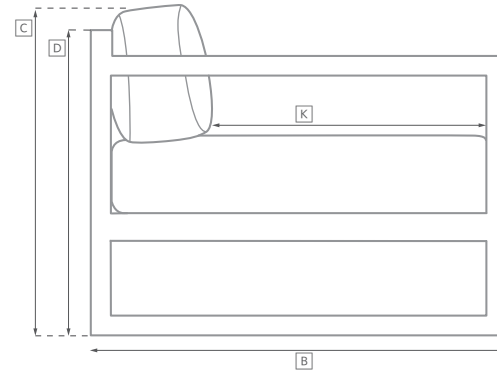

# LA JOLLA SEATING COLLECTION

All dimensions are given in inches. See the attached "Dimensions Diagram" sheet for more information on the keys used in this chart.

	OVERALL WIDTH A	OVERALL DEPTH B	OVERALL HEIGHT W/ CUSHION C	FRAME HEIGHT D	ARM HEIGHT E	ARM WIDTH F	FOOT HEIGHT G	SEAT HEIGHT W/ CUSHION H	SEAT HEIGHT (FLOOR TO FRAME) I	INSIDE SEAT WIDTH J	INSIDE SEAT DEPTH K	# OF BACK CUSHIONS	# OF SEAT CUSHIONS
55" SOFA	55	36	33	31	21	3	3½	15	10	49	27	2	2
79" SOFA	79	36	33	31	21	3	3½	15	10	73	27	3	3
103" SOFA	103	36	33	31	21	3	3½	15	10	97	27	4	4
LOUNGE CHAIR	30	36	33	31	21	3	3½	15	10	24	27	1	1
OTTOMAN	30	24	15	10	-	-	3½	15	10	30	24	-	1
CHAISE	27	77	36¼	34¼	-	-	3½	12¼	10	27	48¾	1	1
DOUBLE CHAISE	54	77	36¼	34¼	-	-	3½	12¼	10	54	48¾	2	1
DAYBED	88	40	33	31	31	3	3½	15	10	72	40	2	1
ARMLESS CHAIR	24	36	33	31	-	-	3½	15	10	24	27	1	1
TWO-SEAT LEFT-ARM SOFA	52	36	33	31	21	3	3½	15	10	49	27	2	2
TWO-SEAT RIGHT-ARM SOFA	52	36	33	31	21	3	3½	15	10	49	27	2	2
CORNER CHAIR	36	36	33	31	-	-	3½	15	10	27	27	2	1
LEFT-ARM CHAISE	27	67	33	31	21	3	3½	15	10	27	58	1	1
RIGHT-ARM CHAISE	27	67	33	31	21	3	3½	15	10	27	58	1	1

# LA JOLLA SEATING COLLECTION

All dimensions are given in inches. See the attached "Dimensions Diagram" sheet for more information on the keys used in this chart.

	OVERALL WIDTH A	OVERALL DEPTH B	OVERALL HEIGHT W/ CUSHION C	FRAME HEIGHT D	ARM HEIGHT E	ARM WIDTH F	FOOT HEIGHT G	SEAT HEIGHT W/ CUSHION H	SEAT HEIGHT (FLOOR TO FRAME) I	INSIDE SEAT WIDTH J	INSIDE SEAT DEPTH K	# OF BACK CUSHIONS	# OF SEAT CUSHIONS
SIDE CHAIR	19½	25½	36	36	-	-	-	20	17	19½	19	-	1
ARMCHAIR	24	25½	36	36	25½	3	-	20	17	19½	19	-	1

# OUTDOOR DIMENSIONS DIAGRAM

See the "Dimensions Sheet" for the measurements that correspond with the letters below.

RH

**LEFT-ARM SOFA CHAISE SECTIONAL**

79" Left-Arm Sofa Chaise: 79"w x 67"d x 31"h Overall