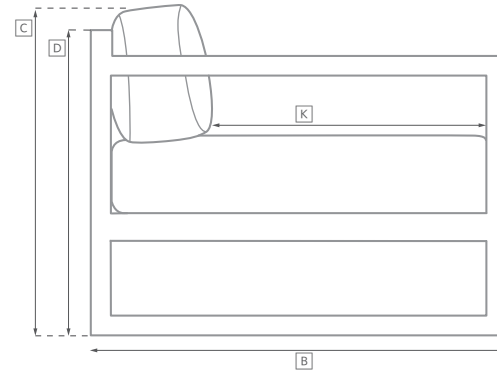

KLISMOS SEATING COLLECTION

All dimensions are given in inches. See the attached "Dimensions Diagram" sheet for more information on the keys used in this chart.

	OVERALL WIDTH A	OVERALL DEPTH B	OVERALL HEIGHT W/ CUSHION C	FRAME HEIGHT D	ARM HEIGHT E	ARM WIDTH F	FOOT HEIGHT G	SEAT HEIGHT W/ CUSHION H	SEAT HEIGHT (FLOOR TO FRAME) I	INSIDE SEAT WIDTH J	INSIDE SEAT DEPTH K	# OF BACK CUSHIONS	# OF SEAT CUSHIONS
48" CLASSIC SOFA	48	35	32	32	21	2	-	15½	11	44	24	2	2
52" LUXE SOFA	52	38	33	33	22	2	-	15½	11	48	28	2	2
70" CLASSIC SOFA	70	35	32	32	21	2	-	15½	11	65	24	3	3
76" LUXE SOFA	76	38	33	33	22	2	-	15½	11	71	28	3	3
100" LUXE SOFA	100	38	33	33	22	2	-	15½	11	94	28	3	3
CLASSIC LOUNGE CHAIR	27	35	32	32	21	2	-	15½	11	22	24	1	1
LUXE LOUNGE CHAIR	29	38	33	33	22	2	-	15½	11	25	28	1	1
CLASSIC OTTOMAN	22	22	11	11	-	-	-	15½	11	22	22	-	1
LUXE OTTOMAN	25	23	11	11	-	-	-	15½	11	25	23	-	1
CHAISE	31	76	38	37	20	2	-	13	11	30	47	1	1
DOUBLE CHAISE	56	76	38	37	20	2	-	13	11	55	47	2	2
CLASSIC DINING SIDE CHAIR	18	24	34	34	-	-	-	19	17	18	16	-	1
LUXE DINING SIDE CHAIR	20	28	35	35	-	-	-	19	17	19	17	-	1
BENCH	60	28	35	35	25	2	-	19	17	57	17	-	1

OUTDOOR DIMENSIONS DIAGRAM

See the "Dimensions Sheet" for the measurements that correspond with the letters below.

RH

OUTDOOR DIMENSIONS DIAGRAM

See the "Dimensions Sheet" for the measurements that correspond with the letters below.