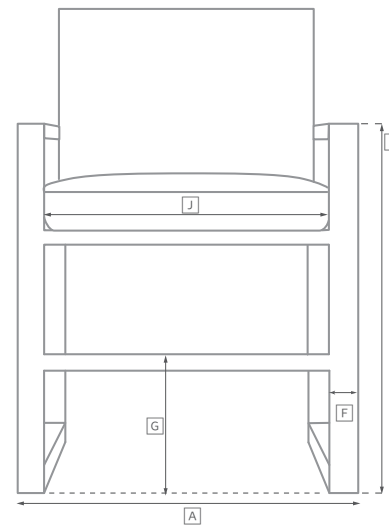

KLISMOS SEATING COLLECTION

All dimensions are given in inches. See the attached "Dimensions Diagram" sheet for more information on the keys used in this chart.

	OVERALL WIDTH A	OVERALL DEPTH B	OVERALL HEIGHT W/ CUSHION C	FRAME HEIGHT D	ARM HEIGHT E	ARM WIDTH F	FOOT HEIGHT G	SEAT HEIGHT W/ CUSHION H	SEAT HEIGHT (FLOOR TO FRAME) I	INSIDE SEAT WIDTH J	INSIDE SEAT DEPTH K	# OF BACK CUSHIONS	# OF SEAT CUSHIONS
48" CLASSIC SOFA	48	35	32	32	21	2	-	15½	11	44	24	2	2
52" LUXE SOFA	52	38	33	33	22	2	-	15½	11	48	28	2	2
70" CLASSIC SOFA	70	35	32	32	21	2	-	15½	11	65	24	3	3
76" LUXE SOFA	76	38	33	33	22	2	-	15½	11	71	28	3	3
100" LUXE SOFA	100	38	33	33	22	2	-	15½	11	94	28	3	3
CLASSIC LOUNGE CHAIR	27	35	32	32	21	2	-	15½	11	22	24	1	1
LUXE LOUNGE CHAIR	29	38	33	33	22	2	-	15½	11	25	28	1	1
CLASSIC OTTOMAN	22	22	11	11	-	-	-	15½	11	22	22	-	1
LUXE OTTOMAN	25	23	11	11	-	-	-	15½	11	25	23	-	1
CHAISE	31	76	38	37	20	2	-	13	11	30	47	1	1
DOUBLE CHAISE	56	76	38	37	20	2	-	13	11	55	47	2	2
CLASSIC DINING SIDE CHAIR	18	24	34	34	-	-	-	19	17	18	16	-	1
LUXE DINING SIDE CHAIR	20	28	35	35	-	-	-	19	17	19	17	-	1
BENCH	60	28	35	35	25	2	-	19	17	57	17	-	1

OUTDOOR DIMENSIONS DIAGRAM

See the "Dimensions Sheet" for the measurements that correspond with the letters below.

RH

OUTDOOR DIMENSIONS DIAGRAM

See the "Dimensions Sheet" for the measurements that correspond with the letters below.