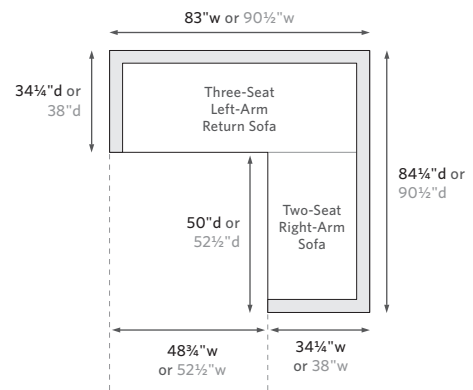

RH

When configuring a sectional, please choose either Luxe or Classic depth for all components.

LEFT-ARM L-SECTIONAL

106" Classic Left-Arm L-Sectional: 105½"w x 84¼"d x 28"h Overall
 114" Luxe Left-Arm L-Sectional: 114¼"w x 90½"d x 30½"h Overall

RIGHT-ARM L-SECTIONAL

106" Classic Right-Arm L-Sectional: 105½"w x 84¼"d x 28"h Overall
 114" Luxe Right-Arm L-Sectional: 114¼"w x 90½"d x 30½"h Overall

LEFT-ARM CORNER SECTIONAL

83" Classic Corner Sectional: 83"w x 84¼"d x 28"h Overall
 91" Luxe Corner Sectional: 90½"w x 90½"d x 30½"h Overall

RIGHT-ARM CORNER SECTIONAL

83" Classic Corner Sectional: 83"w x 84¼"d x 28"h Overall
 91" Luxe Corner Sectional: 90½"w x 90½"d x 30½"h Overall

U-SOFA SECTIONAL

117" Classic U-Sofa Sectional: 116¼"w x 105½"d x 28"h Overall
 127" Luxe U-Sofa Sectional: 127"w x 114¼"d x 30½"h Overall