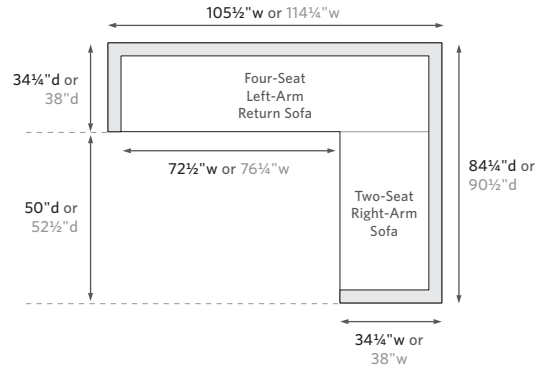

RH

When configuring a sectional, please choose either Luxe or Classic depth for all components.

LEFT-ARM L-SECTIONAL

106" Classic Left-Arm L-Sectional: 105½"w x 84¼"d x 28"h Overall
 114" Luxe Left-Arm L-Sectional: 114¼"w x 90½"d x 30½"h Overall

RIGHT-ARM L-SECTIONAL

106" Classic Right-Arm L-Sectional: 105½"w x 84¼"d x 28"h Overall
 114" Luxe Right-Arm L-Sectional: 114¼"w x 90½"d x 30½"h Overall

LEFT-ARM CORNER SECTIONAL

83" Classic Corner Sectional: 83"w x 84¼"d x 28"h Overall
 91" Luxe Corner Sectional: 90½"w x 90½"d x 30½"h Overall