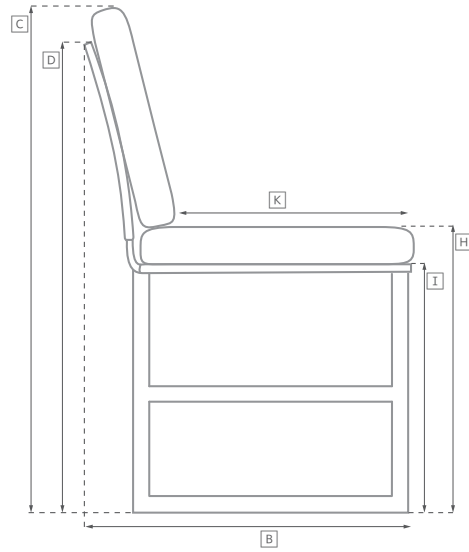

OUTDOOR SEATING DIMENSIONS DIAGRAM

See the "Dimensions Sheet" for the measurements that correspond with the letters below.

RH