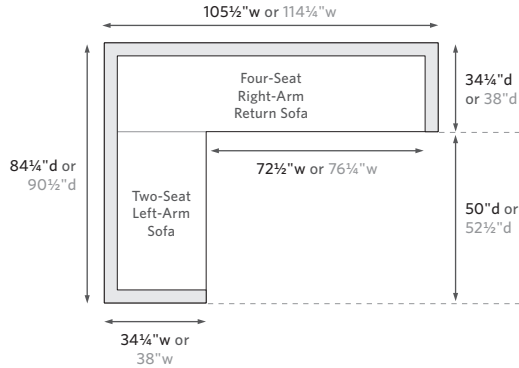

When configuring a sectional, please choose either Luxe or Classic depth for all components.

LEFT-ARM L-SECTIONAL

106" Classic Left-Arm L-Sectional: 105½"w x 84¼"d x 28"h Overall
114" Luxe Left-Arm L-Sectional: 114¼"w x 90½"d x 30½"h Overall