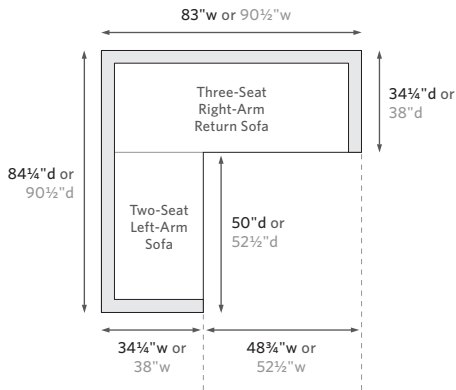

RH

When configuring a sectional, please choose either Luxe or Classic depth for all components.

LEFT-ARM L-SECTIONAL

106" Classic Left-Arm L-Sectional: 105½"w x 84¼"d x 28"h Overall
 114" Luxe Left-Arm L-Sectional: 114¼"w x 90½"d x 30½"h Overall

RIGHT-ARM L-SECTIONAL

106" Classic Right-Arm L-Sectional: 105½"w x 84¼"d x 28"h Overall
 114" Luxe Right-Arm L-Sectional: 114¼"w x 90½"d x 30½"h Overall

LEFT-ARM CORNER SECTIONAL

83" Classic Corner Sectional: 83"w x 84¼"d x 28"h Overall
 91" Luxe Corner Sectional: 90½"w x 90½"d x 30½"h Overall