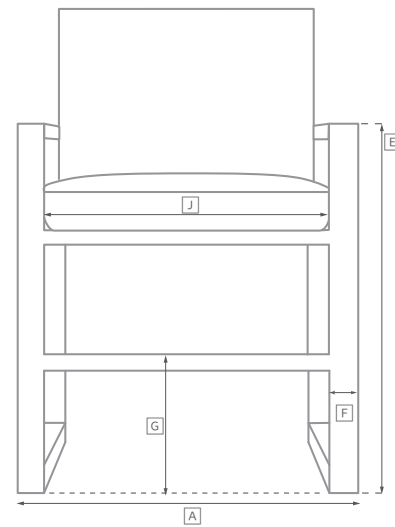

OUTDOOR SEATING DIMENSIONS DIAGRAM

See the "Dimensions Sheet" for the measurements that correspond with the letters below.

RH