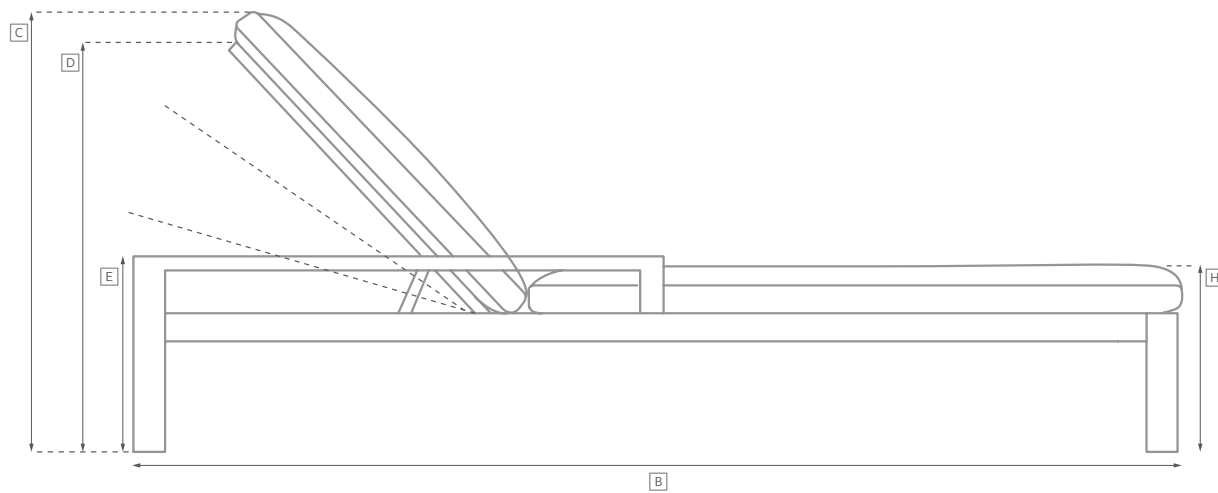

OUTDOOR SEATING DIMENSIONS DIAGRAM

See the "Dimensions Sheet" for the measurements that correspond with the letters below.

RH

OUTDOOR SEATING DIMENSIONS DIAGRAM

See the "Dimensions Sheet" for the measurements that correspond with the letters below.

RH

When configuring a sectional, please choose either Luxe or Classic depth for all components.

LEFT-ARM L-SECTIONAL

106" Classic Left-Arm L-Sectional: 105½"w x 84¼"d x 28"h Overall
 114" Luxe Left-Arm L-Sectional: 114¼"w x 90½"d x 30½"h Overall