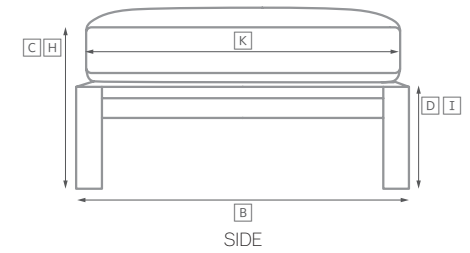

OUTDOOR SEATING DIMENSIONS DIAGRAM

See the "Dimensions Sheet" for the measurements that correspond with the letters below.

RH