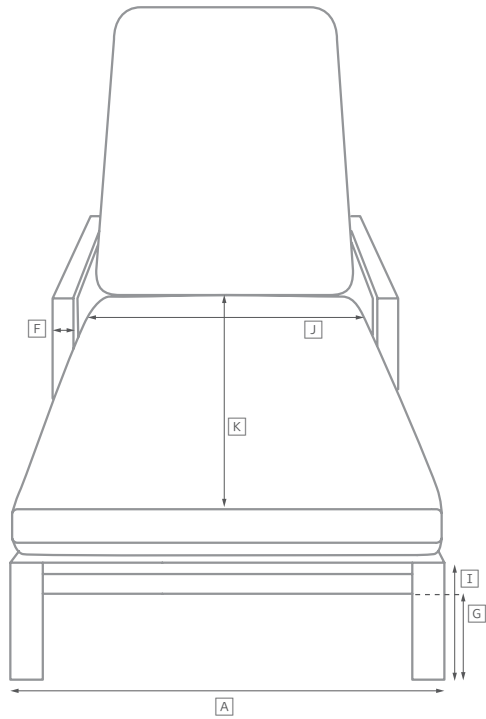

OUTDOOR SEATING DIMENSIONS DIAGRAM

See the "Dimensions Sheet" for the measurements that correspond with the letters below.

RH