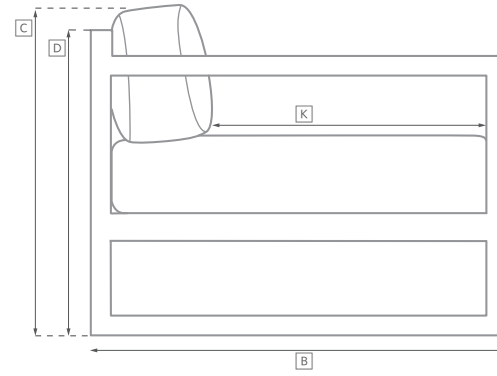

BELVEDERE SEATING COLLECTION

All dimensions are given in inches. See the attached "Dimensions Diagram" sheet for more information on the keys used in this chart.

| | OVERALL WIDTH A | OVERALL DEPTH B | OVERALL HEIGHT W/ CUSHION C | FRAME HEIGHT D | ARM HEIGHT E | ARM WIDTH F | FOOT HEIGHT G | SEAT HEIGHT W/ CUSHION H | SEAT HEIGHT (FLOOR TO FRAME) I | INSIDE SEAT WIDTH J | INSIDE SEAT DEPTH K | # OF BACK CUSHIONS | # OF SEAT CUSHIONS |
|---|--------------------|--------------------|-----------------------------------|-------------------|-----------------|----------------|------------------|-----------------------------|--------------------------------------|------------------------|------------------------|--------------------|--------------------|
| LUXE THREE-SEAT RIGHT-ARM RETURN SOFA | 90½ | 38 | 31½ | 30½ | 20¼ | 4½ | 2¼ | 15 | 9¾ | 74 | 24½ | 3 | 1 |
| CLASSIC FOUR-SEAT LEFT-ARM RETURN SOFA | 105½ | 34¾ | 29 | 28 | 18¾ | 3¾ | 2¼ | 14 | 9 | 95 | 22½ | 3 | 1 |
| LUXE FOUR-SEAT LEFT-ARM RETURN SOFA | 114½ | 38 | 31½ | 30½ | 20¼ | 4½ | 2¼ | 15 | 9¾ | 97 | 24½ | 3 | 1 |
| CLASSIC FOUR-SEAT RIGHT-ARM RETURN SOFA | 105½ | 34¾ | 29 | 28 | 18¾ | 3¾ | 2¼ | 14 | 9 | 95 | 22½ | 3 | 1 |
| LUXE FOUR-SEAT RIGHT-ARM RETURN SOFA | 114½ | 38 | 31½ | 30½ | 20¼ | 4½ | 2¼ | 15 | 9¾ | 97 | 24½ | 3 | 1 |
| LUXE END-OF-SOFA OTTOMAN | 30¾ | 30¾ | 15 | 9¾ | - | - | 2¼ | 15 | 9¾ | 30¾ | 30¾ | - | 1 |
| DINING SIDE CHAIR | 20 | 23½ | 35½ | 35½ | - | - | - | 19½ | 17½ | 20 | 18½ | - | 1 |
| DINING ARMCHAIR | 24 | 23½ | 35½ | 35½ | 24¾ | 2 | - | 19½ | 17½ | 20 | 18½ | - | 1 |

OUTDOOR SEATING DIMENSIONS DIAGRAM

See the "Dimensions Sheet" for the measurements that correspond with the letters below.

RH

OUTDOOR SEATING DIMENSIONS DIAGRAM

See the "Dimensions Sheet" for the measurements that correspond with the letters below.