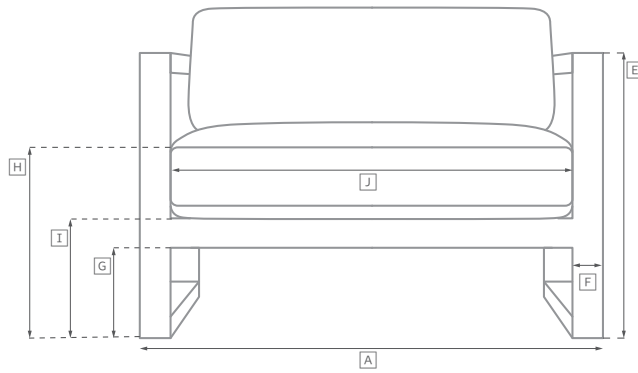

OUTDOOR SEATING DIMENSIONS DIAGRAM

See the "Dimensions Sheet" for the measurements that correspond with the letters below.

RH