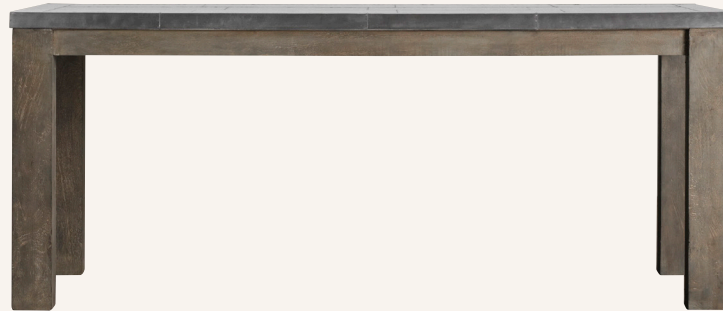

RESTORATION HARDWARE

RAILROAD TIE PARSONS DINING TABLE

72" Rectangular Table

60" Rectangular Table

60"L x 37"W x 30"H
Seats up to 6*

96" Rectangular Table

96"L x 42"W x 30"H
Seats up to 8-10*

72" Rectangular Table

72"L x 37"W x 30"H
Seats up to 6-8*

108" Rectangular Table

108"L x 42"W x 30"H
Seats up to 10*

84" Rectangular Table

84"L x 42"W x 30"H
Seats up to 8*

120" Rectangular Table

120"L x 42"W x 30"H
Seats up to 12*

*Seating capacity based on 20"W Side Chairs along the length and an Armchair at each end.

FEATURES

Rough-hewn timbers with the character and heft of salvaged railroad ties form the bases of our dining tables. Our parsons-style tables are simple and functional in design, while the tops are hand wrapped in brass with the deep-grey finish of aged zinc.

- Parsons-style base is hand built from substantial solid timbers
- The top is clad in brass sheet with a food-safe, aged zinc finish
- Features a brushed surface and exposed nailheads
- Each table is unique and no two are exactly alike