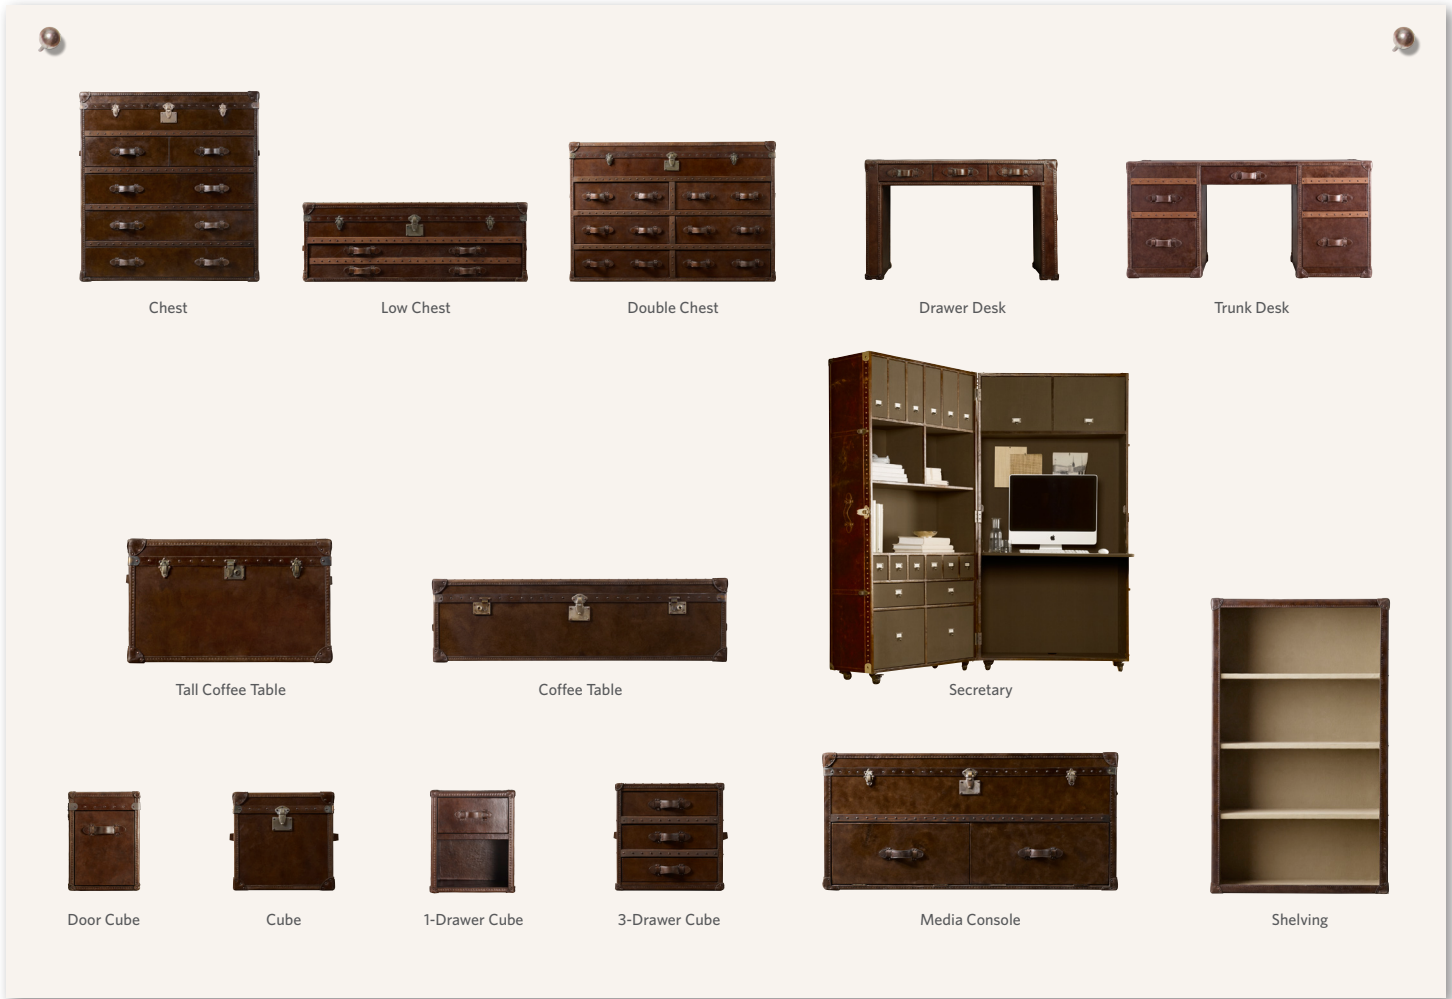

RESTORATION HARDWARE

MAYFAIR STEAMER TRUNK COLLECTION

VINTAGE CIGAR LEATHER

Chest

Low Chest

Double Chest

Drawer Desk

Trunk Desk

Tall Coffee Table

Coffee Table

Secretary

Door Cube

Cube

1-Drawer Cube

3-Drawer Cube

Media Console

- Available in Vintage Cigar Leather, Old Saddle Black Leather or Brushed Steel finish
- Handmade of distressed leather over a solid wood frame
- Leather is aniline-dyed and undergoes 7 stages of hand finishing for an authentic antiqued look
- Leather-bound corner brackets
- Leather-wrapped handles
- Oak slats with a tobacco finish
- Cast metal antiqued hardware
- Canvas-lined drawers and functional lids offer ample, clutter-free storage

- No two trunks are exactly alike
- Coffee Tables have fixed lids and deep drawers on either side
- Chests and Cube have functional lids for additional storage
- Low Chest features lid with 4 canvas-lined compartments. Deep canvas-lined drawer has 2 compartments.
- Media Console includes front panels that flip down to reveal 2 levels of canvas-lined storage for media components. Rear panels flip down for wire management.
- Secretary features a pull-down desktop and multiple drawers, cubbies, wire management and bookshelves. Stands on wheels for mobility and closes for storage and privacy.
- Shelving has 3 fixed shelves