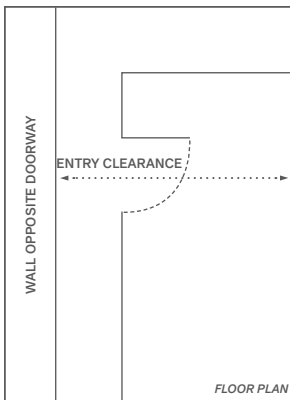

Before purchasing any furniture, it's important to ensure it can fit through all the entryways, elevators and stairways of your home. Follow these steps to ensure efficient delivery and avoid returns.

- Determine the best pathway from outside your home to the room where the new item will be placed.
- Make sure all access points are unobstructed and wide enough for the desired item.
- Measure the heights and widths of all entryways, including all stairways and hallways, both inside and outside your home.

- Measure the interior widths, depths and heights of all elevator doors to be used for delivery.
- Measure your entry clearance - the distance from the wall through the doorway to the opposite wall.

- Don't forget any stairways, banisters or low-hanging fixtures.

- Note the length, width and height listed on our website. The measurements we provide reflect overall dimensions and include overhangs, angles and outward curves.

Unlimited Furniture Delivery at a low flat rate based on delivery area. See a store associate or our website for details.

At RH, we take pride in the exceptional quality and craftsmanship of our furniture. Our attention to detail in design, material and construction is unyielding. And so is our commitment to customer satisfaction.

We carefully inspect each furniture item prior to shipment, and also require your inspection and signature upon delivery. Should you discover a defect in your furniture, however, please contact us at 800.762.1005 immediately. Furniture that is refused because it does not fit through an entryway will be refunded in merchandise or store credit only. Visit rh.com for more information on returns.

Please call Customer Service at 800.762.1005 with any questions you may have.