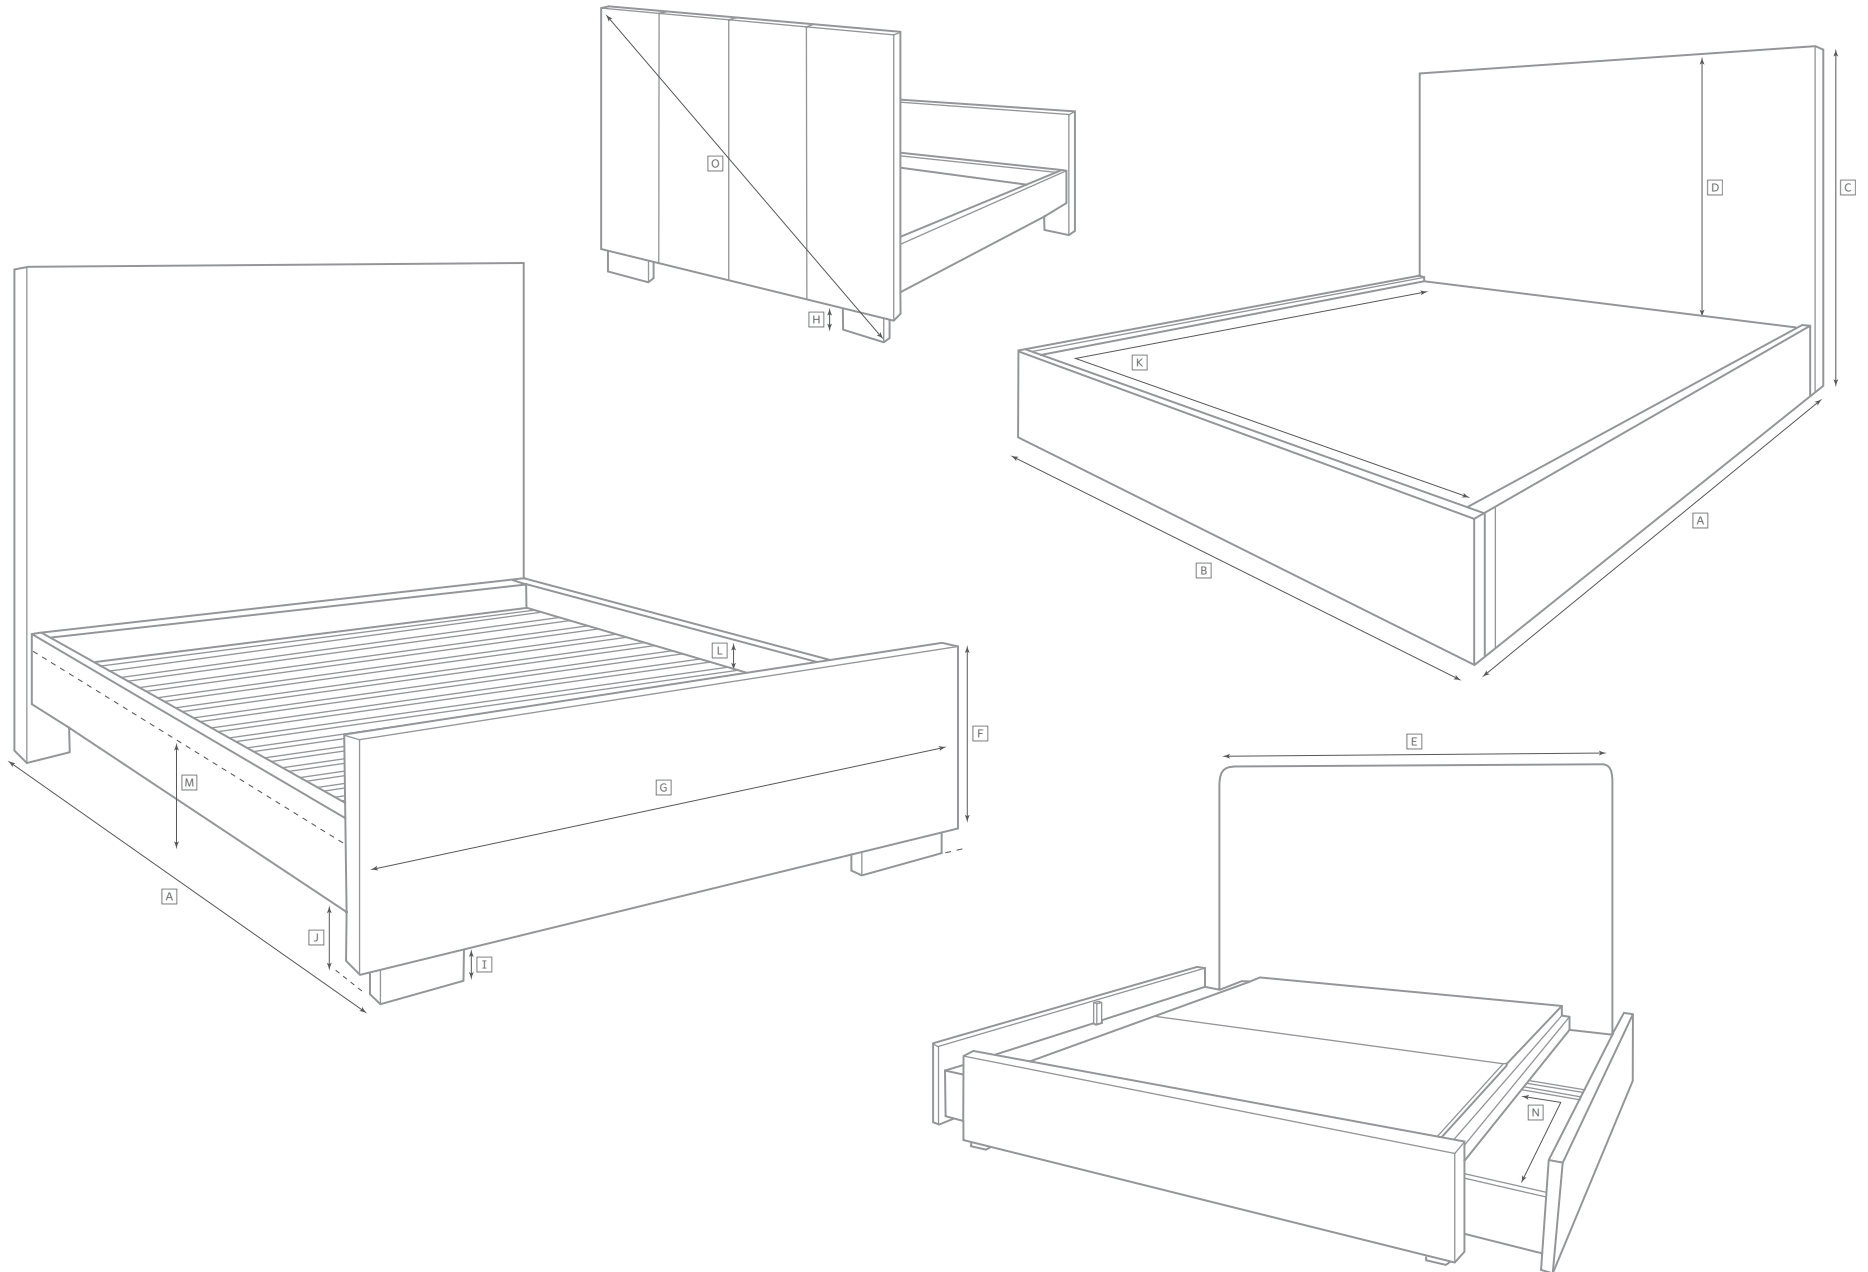

# WARNER BED COLLECTION

All dimensions are given in inches. See the attached "Dimensions Diagram" sheet for more information on the keys used in this chart.

	OVERALL LENGTH A	OVERALL WIDTH B	OVERALL HEIGHT C	HEADBOARD HEIGHT D	HEADBOARD WIDTH E	HEADBOARD THICKNESS	FOOTBOARD HEIGHT F	FOOTBOARD WIDTH G	FOOTBOARD THICKNESS	CLEARANCE UNDER HEADBOARD H	CLEARANCE UNDER FOOTBOARD I	CLEARANCE UNDER SIDE RAILS J	INTERIOR MATTRESS SPACE K	HEIGHT FROM TOP OF SLATS TO TOP OF SIDE RAIL L	CLEARANCE UNDER MATTRESS PLATFORM M	NUMBER OF DRAWERS	DRAWER INTERIOR SIZE(S) N	WEIGHT IN LBS.	DIAGONAL HEIGHT O
68" H QUEEN WITH FOOTBOARD	87	71	68	68	71	16	33	71	13	3¾	3¾	3¾	81x61	7		0	-	180	96
68" H QUEEN WITHOUT FOOTBOARD	86	71	68	68	71	16	-	-	-	3¾	3¾	3¾	81x61	6		0	-	146	96
68" H KING WITH FOOTBOARD	87	89	68	68	89	16	33	89	13	3¾	3¾	3¾	81x77	7		0	-	202	110
68" H KING WITHOUT FOOTBOARD	86	89	68	68	89	16	-	-	-	3¾	3¾	3¾	81x77	6		0	-	156	110
68" H CAL KING WITH FOOTBOARD	91	83	68	68	83	16	33	83	13	3¾	3¾	3¾	85x73	7		0	-	193	105
68" H CAL KING WITHOUT FOOTBOARD	90	83	68	68	83	16	-	-	-	3¾	3¾	3¾	85x73	6		0	-	147	105

# BED DIMENSIONS DIAGRAM

See the "Dimensions Sheet" for the measurements that correspond with the letters below.

RH

Before purchasing any furniture, it's important to ensure it can fit through all the entryways, elevators and stairways of your home. Follow these steps to ensure efficient delivery and avoid returns.