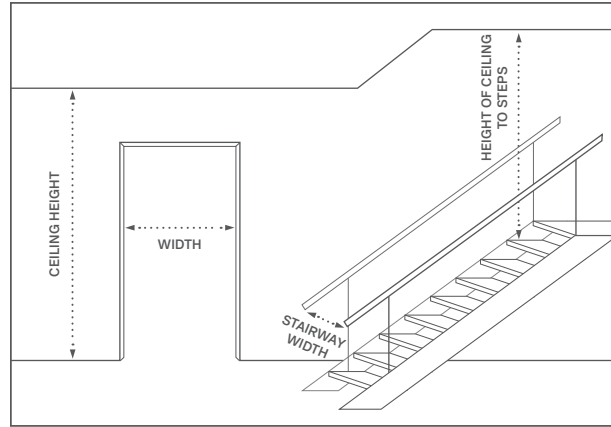

# WARNER BED COLLECTION

All dimensions are given in inches. See the attached "Dimensions Diagram" sheet for more information on the keys used in this chart.

	OVERALL LENGTH A	OVERALL WIDTH B	OVERALL HEIGHT C	HEADBOARD HEIGHT D	HEADBOARD WIDTH E	HEADBOARD THICKNESS	FOOTBOARD HEIGHT F	FOOTBOARD WIDTH G	FOOTBOARD THICKNESS	CLEARANCE UNDER HEADBOARD H	CLEARANCE UNDER FOOTBOARD I	CLEARANCE UNDER SIDE RAILS J	INTERIOR MATTRESS SPACE K	HEIGHT FROM TOP OF SLATS TO TOP OF SIDE RAIL L	CLEARANCE UNDER MATTRESS PLATFORM M	NUMBER OF DRAWERS	DRAWER INTERIOR SIZE(S) N	WEIGHT IN LBS.	DIAGONAL HEIGHT O
68" H QUEEN WITH FOOTBOARD	87	71	68	68	71	16	33	71	13	3¾	3¾	3¾	81x61	7		0	-	180	96
68" H QUEEN WITHOUT FOOTBOARD	86	71	68	68	71	16	-	-	-	3¾	3¾	3¾	81x61	6		0	-	146	96
68" H KING WITH FOOTBOARD	87	89	68	68	89	16	33	89	13	3¾	3¾	3¾	81x77	7		0	-	202	110
68" H KING WITHOUT FOOTBOARD	86	89	68	68	89	16	-	-	-	3¾	3¾	3¾	81x77	6		0	-	156	110
68" H CAL KING WITH FOOTBOARD	91	83	68	68	83	16	33	83	13	3¾	3¾	3¾	85x73	7		0	-	193	105
68" H CAL KING WITHOUT FOOTBOARD	90	83	68	68	83	16	-	-	-	3¾	3¾	3¾	85x73	6		0	-	147	105

# BED DIMENSIONS DIAGRAM

See the "Dimensions Sheet" for the measurements that correspond with the letters below.

RH

Before purchasing any furniture, it's important to ensure it can fit through all the entryways, elevators and stairways of your home. Follow these steps to ensure efficient delivery and avoid returns.

- Determine the best pathway from outside your home to the room where the new item will be placed.
- Make sure all access points are unobstructed and wide enough for the desired item.
- Measure the heights and widths of all entryways, including all stairways and hallways, both inside and outside your home.

- Measure the interior widths, depths and heights of all elevator doors to be used for delivery.
- Measure your entry clearance - the distance from the wall through the doorway to the opposite wall.

- Don't forget any stairways, banisters or low-hanging fixtures.