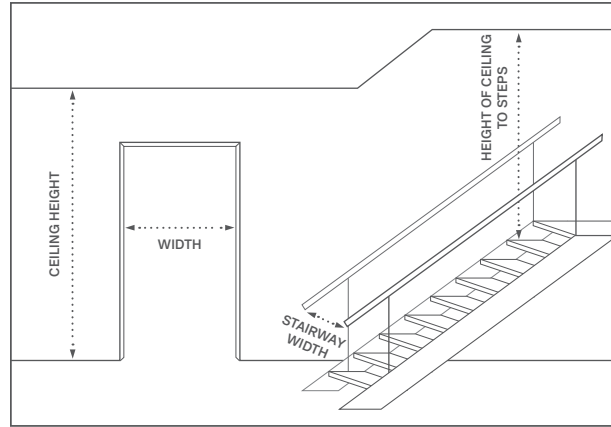

MACHINTO CANOPY BED COLLECTION

All dimensions are given in inches. See the attached "Dimensions Diagram" sheet for more information on the keys used in this chart.

	OVERALL LENGTH A	OVERALL WIDTH B	OVERALL HEIGHT C	HEADBOARD HEIGHT D	HEADBOARD WIDTH E	HEADBOARD THICKNESS	FOOTBOARD HEIGHT F	FOOTBOARD WIDTH G	FOOTBOARD THICKNESS	CLEARANCE UNDER HEADBOARD H	CLEARANCE UNDER FOOTBOARD I	CLEARANCE UNDER SIDE RAILS J	INTERIOR MATTRESS SPACE K	HEIGHT FROM TOP OF SLATS TO TOP OF SIDE RAIL L	CLEARANCE UNDER MATTRESS PLATFORM M	NUMBER OF DRAWERS	DRAWER INTERIOR SIZE(S) N	WEIGHT IN LBS.	DIAGONAL HEIGHT O
90"H QUEEN	89	74	90	40	68	-	-	-	-	-	-	-	61x80½	1¾	11½	0	-	406	146¾
90"H KING	89	90	90	40	84	-	-	-	-	-	-	-	77x80½	1¾	11½	0	-	460	155½
90"H CAL KING	93	86	90	40	80¾	-	-	-	-	-	-	-	73x84½	1¾	11½	0	-	444½	155½
102"H QUEEN	89½	74	102	40	79¾	-	-	-	-	-	-	-	77x80½	1¾	11½	0	-	457¾	154½
102"H KING	89½	90	102	40	83¾	-	-	-	-	-	-	-	77x80½	1¾	11½	0	-	545¾	154½
102"H CAL KING	93½	86	102	40	79¾	-	-	-	-	-	-	-	73x84½	1¾	11½	0	-	518¾	163

BED DIMENSIONS DIAGRAM

See the "Dimensions Sheet" for the measurements that correspond with the letters below.

RH

Before purchasing any furniture, it's important to ensure it can fit through all the entryways, elevators and stairways of your home. Follow these steps to ensure efficient delivery and avoid returns.

- Determine the best pathway from outside your home to the room where the new item will be placed.
- Make sure all access points are unobstructed and wide enough for the desired item.
- Measure the heights and widths of all entryways, including all stairways and hallways, both inside and outside your home.

- Measure the interior widths, depths and heights of all elevator doors to be used for delivery.
- Measure your entry clearance - the distance from the wall through the doorway to the opposite wall.

- Don't forget any stairways, banisters or low-hanging fixtures.