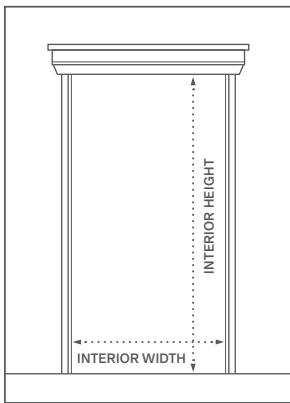

MACHINTO CANOPY BED COLLECTION

All dimensions are given in inches. See the attached "Dimensions Diagram" sheet for more information on the keys used in this chart.

	OVERALL LENGTH A	OVERALL WIDTH B	OVERALL HEIGHT C	HEADBOARD HEIGHT D	HEADBOARD WIDTH E	HEADBOARD THICKNESS	FOOTBOARD HEIGHT F	FOOTBOARD WIDTH G	FOOTBOARD THICKNESS	CLEARANCE UNDER HEADBOARD H	CLEARANCE UNDER FOOTBOARD I	CLEARANCE UNDER SIDE RAILS J	INTERIOR MATTRESS SPACE K	HEIGHT FROM TOP OF SLATS TO TOP OF SIDE RAIL L	CLEARANCE UNDER MATTRESS PLATFORM M	NUMBER OF DRAWERS	DRAWER INTERIOR SIZE(S) N	WEIGHT IN LBS.	DIAGONAL HEIGHT O
90"H QUEEN	89	74	90	40	68	-	-	-	-	-	-	-	61x80½	1¾	11½	0	-	406	146¾
90"H KING	89	90	90	40	84	-	-	-	-	-	-	-	77x80½	1¾	11½	0	-	460	155½
90"H CAL KING	93	86	90	40	80¾	-	-	-	-	-	-	-	73x84½	1¾	11½	0	-	444½	155½
102"H QUEEN	89½	74	102	40	79¾	-	-	-	-	-	-	-	77x80½	1¾	11½	0	-	457¾	154½
102"H KING	89½	90	102	40	83¾	-	-	-	-	-	-	-	77x80½	1¾	11½	0	-	545¾	154½
102"H CAL KING	93½	86	102	40	79¾	-	-	-	-	-	-	-	73x84½	1¾	11½	0	-	518¾	163

BED DIMENSIONS DIAGRAM

See the "Dimensions Sheet" for the measurements that correspond with the letters below.

RH

Before purchasing any furniture, it's important to ensure it can fit through all the entryways, elevators and stairways of your home. Follow these steps to ensure efficient delivery and avoid returns.

- Determine the best pathway from outside your home to the room where the new item will be placed.
- Make sure all access points are unobstructed and wide enough for the desired item.
- Measure the heights and widths of all entryways, including all stairways and hallways, both inside and outside your home.

- Measure the interior widths, depths and heights of all elevator doors to be used for delivery.
- Measure your entry clearance - the distance from the wall through the doorway to the opposite wall.

- Don't forget any stairways, banisters or low-hanging fixtures.