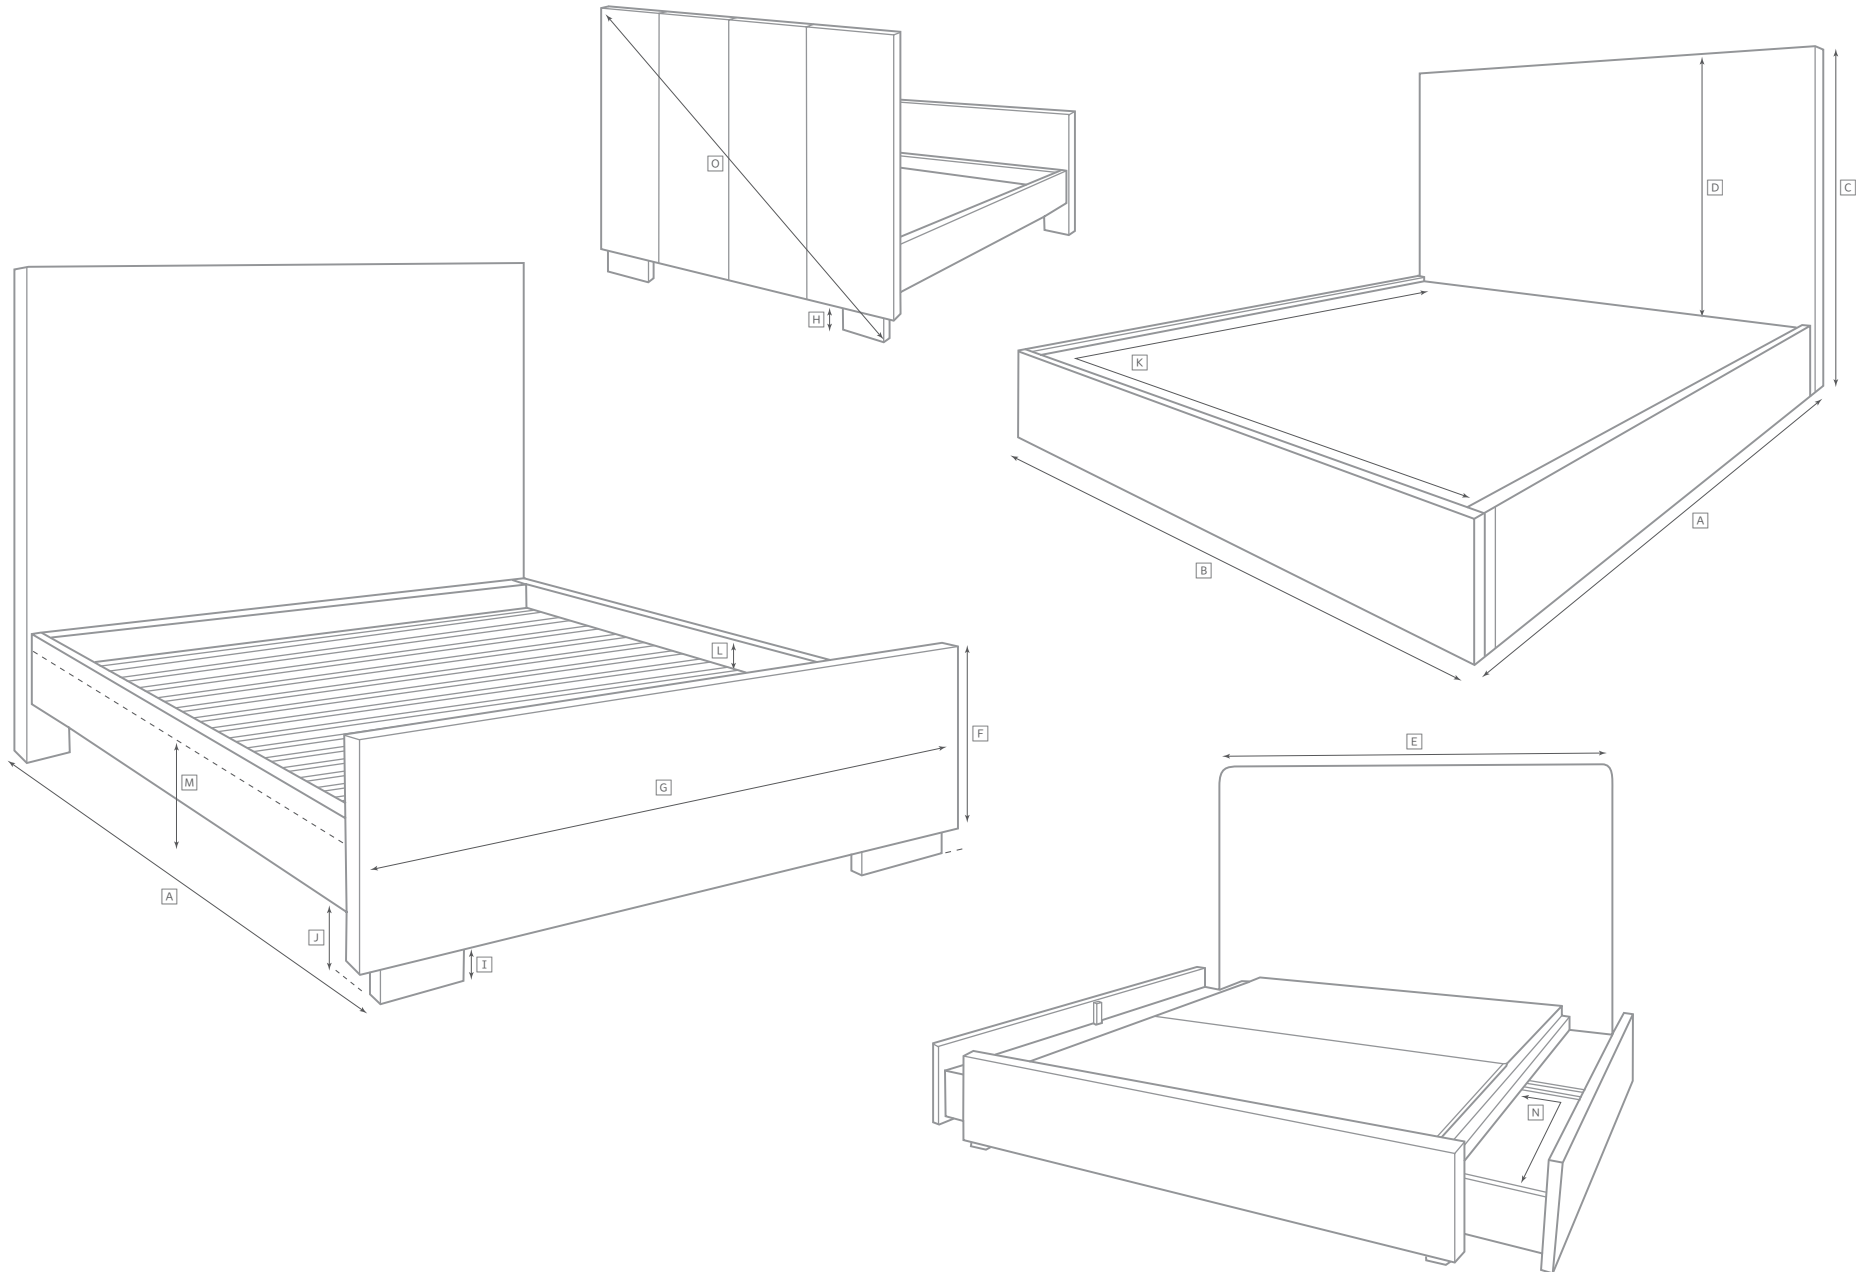

MACHINTO CANOPY BED COLLECTION

All dimensions are given in inches. See the attached "Dimensions Diagram" sheet for more information on the keys used in this chart.

	OVERALL LENGTH A	OVERALL WIDTH B	OVERALL HEIGHT C	HEADBOARD HEIGHT D	HEADBOARD WIDTH E	HEADBOARD THICKNESS	FOOTBOARD HEIGHT F	FOOTBOARD WIDTH G	FOOTBOARD THICKNESS	CLEARANCE UNDER HEADBOARD H	CLEARANCE UNDER FOOTBOARD I	CLEARANCE UNDER SIDE RAILS J	INTERIOR MATTRESS SPACE K	HEIGHT FROM TOP OF SLATS TO TOP OF SIDE RAIL L	CLEARANCE UNDER MATTRESS PLATFORM M	NUMBER OF DRAWERS	DRAWER INTERIOR SIZE(S) N	WEIGHT IN LBS.	DIAGONAL HEIGHT O
90"H QUEEN	89	74	90	40	68	-	-	-	-	-	-	-	61x80½	1¾	11½	0	-	406	146¾
90"H KING	89	90	90	40	84	-	-	-	-	-	-	-	77x80½	1¾	11½	0	-	460	155½
90"H CAL KING	93	86	90	40	80¾	-	-	-	-	-	-	-	73x84½	1¾	11½	0	-	444½	155½
102"H QUEEN	89½	74	102	40	79¾	-	-	-	-	-	-	-	77x80½	1¾	11½	0	-	457¾	154½
102"H KING	89½	90	102	40	83¾	-	-	-	-	-	-	-	77x80½	1¾	11½	0	-	545¾	154½
102"H CAL KING	93½	86	102	40	79¾	-	-	-	-	-	-	-	73x84½	1¾	11½	0	-	518¾	163

BED DIMENSIONS DIAGRAM

See the "Dimensions Sheet" for the measurements that correspond with the letters below.

RH

Before purchasing any furniture, it's important to ensure it can fit through all the entryways, elevators and stairways of your home. Follow these steps to ensure efficient delivery and avoid returns.

- Measure the interior widths, depths and heights of all elevator doors to be used for delivery.
- Measure your entry clearance - the distance from the wall through the doorway to the opposite wall.

- Don't forget any stairways, banisters or low-hanging fixtures.