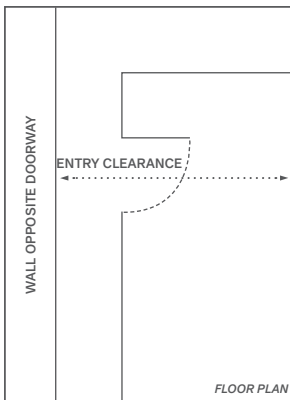

MACHINTO CANOPY BED COLLECTION

All dimensions are given in inches. See the attached "Dimensions Diagram" sheet for more information on the keys used in this chart.

	OVERALL LENGTH A	OVERALL WIDTH B	OVERALL HEIGHT C	HEADBOARD HEIGHT D	HEADBOARD WIDTH E	HEADBOARD THICKNESS	FOOTBOARD HEIGHT F	FOOTBOARD WIDTH G	FOOTBOARD THICKNESS	CLEARANCE UNDER HEADBOARD H	CLEARANCE UNDER FOOTBOARD I	CLEARANCE UNDER SIDE RAILS J	INTERIOR MATTRESS SPACE K	HEIGHT FROM TOP OF SLATS TO TOP OF SIDE RAIL L	CLEARANCE UNDER MATTRESS PLATFORM M	NUMBER OF DRAWERS	DRAWER INTERIOR SIZE(S) N	WEIGHT IN LBS.	DIAGONAL HEIGHT O
90"H QUEEN	89	74	90	40	68	-	-	-	-	-	-	-	61x80½	1¾	11½	0	-	406	146¾
90"H KING	89	90	90	40	84	-	-	-	-	-	-	-	77x80½	1¾	11½	0	-	460	155½
90"H CAL KING	93	86	90	40	80¾	-	-	-	-	-	-	-	73x84½	1¾	11½	0	-	444½	155½
102"H QUEEN	89½	74	102	40	79¾	-	-	-	-	-	-	-	77x80½	1¾	11½	0	-	457¾	154½
102"H KING	89½	90	102	40	83¾	-	-	-	-	-	-	-	77x80½	1¾	11½	0	-	545¾	154½
102"H CAL KING	93½	86	102	40	79¾	-	-	-	-	-	-	-	73x84½	1¾	11½	0	-	518¾	163

BED DIMENSIONS DIAGRAM

See the "Dimensions Sheet" for the measurements that correspond with the letters below.

RH

Before purchasing any furniture, it's important to ensure it can fit through all the entryways, elevators and stairways of your home. Follow these steps to ensure efficient delivery and avoid returns.

- Determine the best pathway from outside your home to the room where the new item will be placed.
- Make sure all access points are unobstructed and wide enough for the desired item.
- Measure the heights and widths of all entryways, including all stairways and hallways, both inside and outside your home.

- Measure the interior widths, depths and heights of all elevator doors to be used for delivery.
- Measure your entry clearance - the distance from the wall through the doorway to the opposite wall.

- Don't forget any stairways, banisters or low-hanging fixtures.