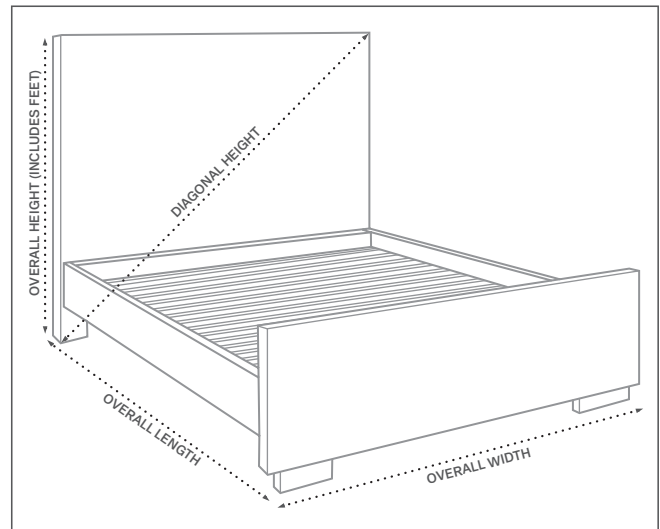

Unlimited Furniture Delivery at a low flat rate based on delivery area. See a store associate or our website for details.

At RH, we take pride in the exceptional quality and craftsmanship of our furniture. Our attention to detail in design, material and construction is unyielding. And so is our commitment to customer satisfaction.

We carefully inspect each furniture item prior to shipment, and also require your inspection and signature upon delivery. Should you discover a defect in your furniture, however, please contact us at 800.762.1005 immediately. Furniture that is refused because it does not fit through an entryway will be refunded in merchandise or store credit only. Visit rh.com for more information on returns.

Please call Customer Service at 800.762.1005 with any questions you may have.