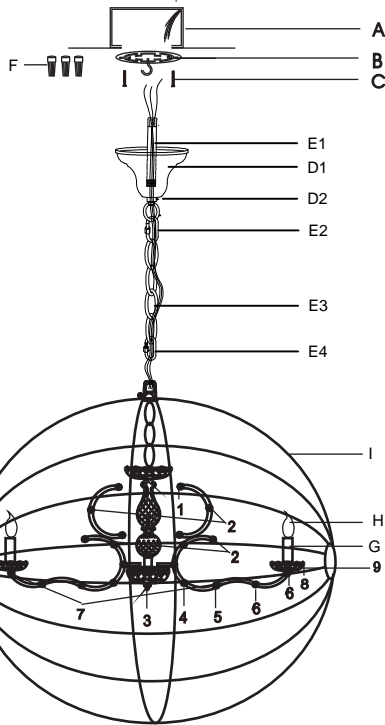

CARE INSTRUCTIONS:

1. Make sure that the power is turned off and bulb has cooled before handling.
2. Wipe clean with a dry cloth / mild soapy solution. Do not use corrosive cleaners.
3. The cable/cord of this ceiling light cannot be replaced: If the cable is damaged, do not use the light.

ENVIRONMENT:

Special waste handling may be required. Please contact your local authorities for more information.

  14in x 11pc 60x28mm 8PCS SKU 68970201 CRY	 14in x 13pc 12PCS SKU 68970218 CRY	 14in x 17pc 40mm 1PC SKU 68970224 CRY	 14in x 15pc 43x43mm 8PCS SKU 68970209 CRY	 14in x 19pc 63x43mm 8PCS SKU 68970206 CRY
  14in x 12pc 63x43mm 12PCS SKU 68970205 CRY	 14in x 17pc 8PCS SKU 68970231 CRY	 14in x 11pc 60x28mm 24PCS SKU 68970201 CRY	 100mm 8PCS SKU 68410009 PART