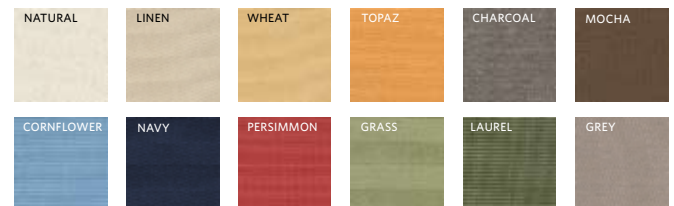

SPARTAN DAYBED

INSPIRATION

An award-winning, sculpturally-inspired daybed from Neoteric Luxury.

FEATURES

- Hand-woven of durable all-weather strands
- Rustproof, durable aluminum frame
- Canopy offers filtered sun protection

COLORS/FINISHES

Espresso

CONSTRUCTION

All-weather wicker; rustproof aluminum frame

DELIVERY

Furniture will be unpacked, inspected and placed wherever you like. All packing material will be removed. (Certain small items, such as cushions or side tables that do not require assembly, will be delivered to your doorstep if they are the only items in the order.) Furniture and stocked cushions will be delivered to your home within 1-2 weeks in most metropolitan areas. 3-4 weeks for Canada.

ASSORTMENT

Daybed
109"W x 57"D x 53"H

Catalog and Web only.

SUNBRELLA® PILLOWS AND CUSHIONS

The world's number one outdoor performance fabric is now available in both canvas and twill. Offered in a palette of 12 hues, our classic canvas is lightweight and has a flat, consistent weave. Our new twill, available in 5 neutral tones, has a luxurious, soft hand and the rich look, variegated weave and heavier feel of natural fibers. Both are easy-care and withstand the elements beautifully.

CANVAS

TWILL

RESTORATIONHARDWARE.COM

800.816.0901

1-2 WEEK DELIVERY for US orders

3-4 WEEK DELIVERY for Canada orders