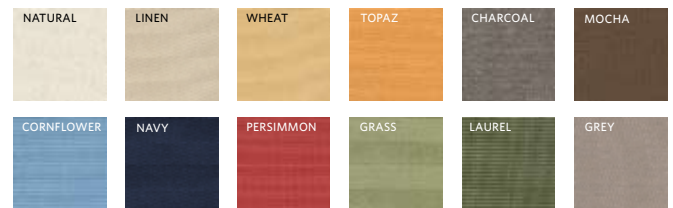

CARMEL COLLECTION

INSPIRATION

A perennial handcrafted classic inspired by the beauty of the English garden.

FEATURES

- Reinforced at the stress points
- All frames powdercoated with a durable pewter finish
- Rectangular dining table seats 6; round dining table seats up to 4; small round dining table seats 2
- Tables feature slatted tops
- Chairs have X-back design

COLORS/FINISHES

UV-inhibiting pewter finish

CARE

Our aluminum furniture requires only that you hose it clean and wipe dry. For tough stains, use our Outdoor Furniture Cleaner. To keep furniture clean and prolong its life, cover pieces with our outdoor furniture covers when not in use. Fabric Cleaner and Fabric Guard will keep your cushions looking their best.

CONSTRUCTION

Rustproof aluminum frames

DELIVERY

Furniture will be unpacked, inspected and placed wherever you like. All packing material will be removed. (Certain small items, such as cushions or side tables that do not require assembly, will be delivered to your doorstep if they are the only items in the order.) Furniture and stocked cushions will be delivered to your home within 1-2 weeks in most metropolitan areas. 3-4 weeks for Canada.

SUNBRELLA® PILLOWS AND CUSHIONS

The world's number one outdoor performance fabric is now available in both canvas and twill. Offered in a palette of 12 hues, our classic canvas is lightweight and has a flat, consistent weave. Our new twill, available in 5 neutral tones, has a luxurious, soft hand and the rich look, variegated weave and heavier feel of natural fibers. Both are easy-care and withstand the elements beautifully.

CANVAS

TWILL