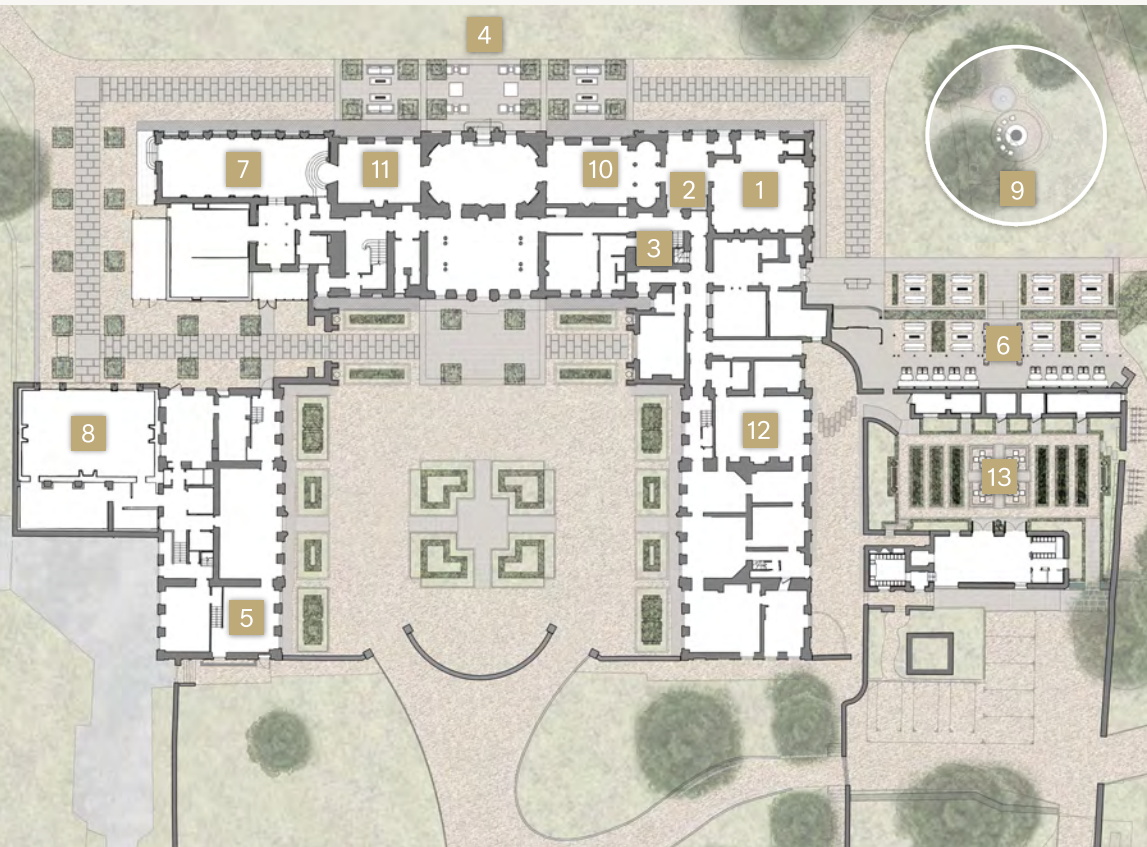

RH

ENGLAND

A CELEBRATION OF
HISTORY, DESIGN, FOOD & WINE

HISTORY & DESIGN

- 1 ARCHITECTURE & DESIGN LIBRARY
- 2 SIR JOHN SOANE EXHIBITION
- 3 JAMES & SOPHIE PERKINS STAIRWAY TO HEAVEN
- 4 DEER PARK & GRAND VIEWING TERRACE
- 5 RH INTERIOR DESIGN STUDIO

FOOD & WINE

- 6 THE LOGGIA
- 7 THE ORANGERY
- 8 THE CONSERVATORY
- 9 SUNSET TERRACE & FIRE PIT
- 10 THE TEA SALON
- 11 THE WINE LOUNGE
- 12 THE JUICERY
- 13 ORGANIC GARDENS