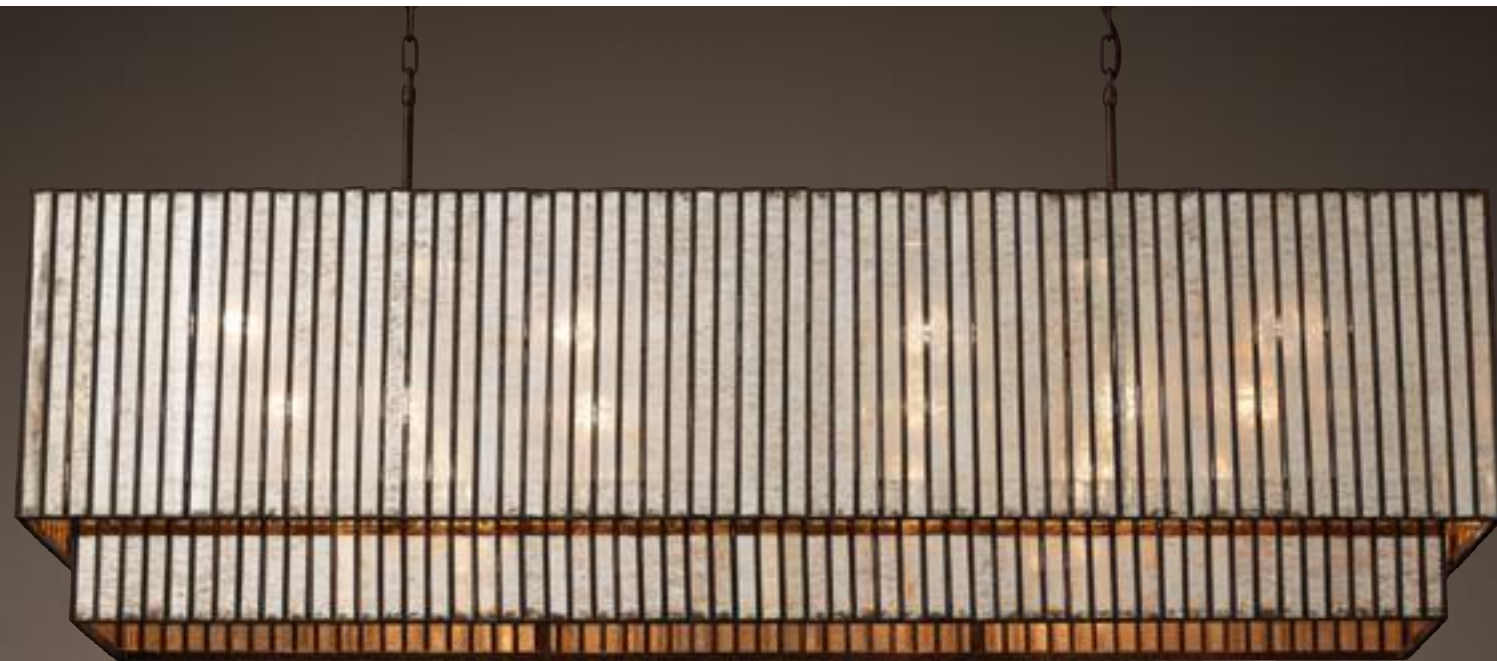

VITTI MIRRORED RECTANGULAR CHANDELIER 60"

60"W x 14"D x 17½"H