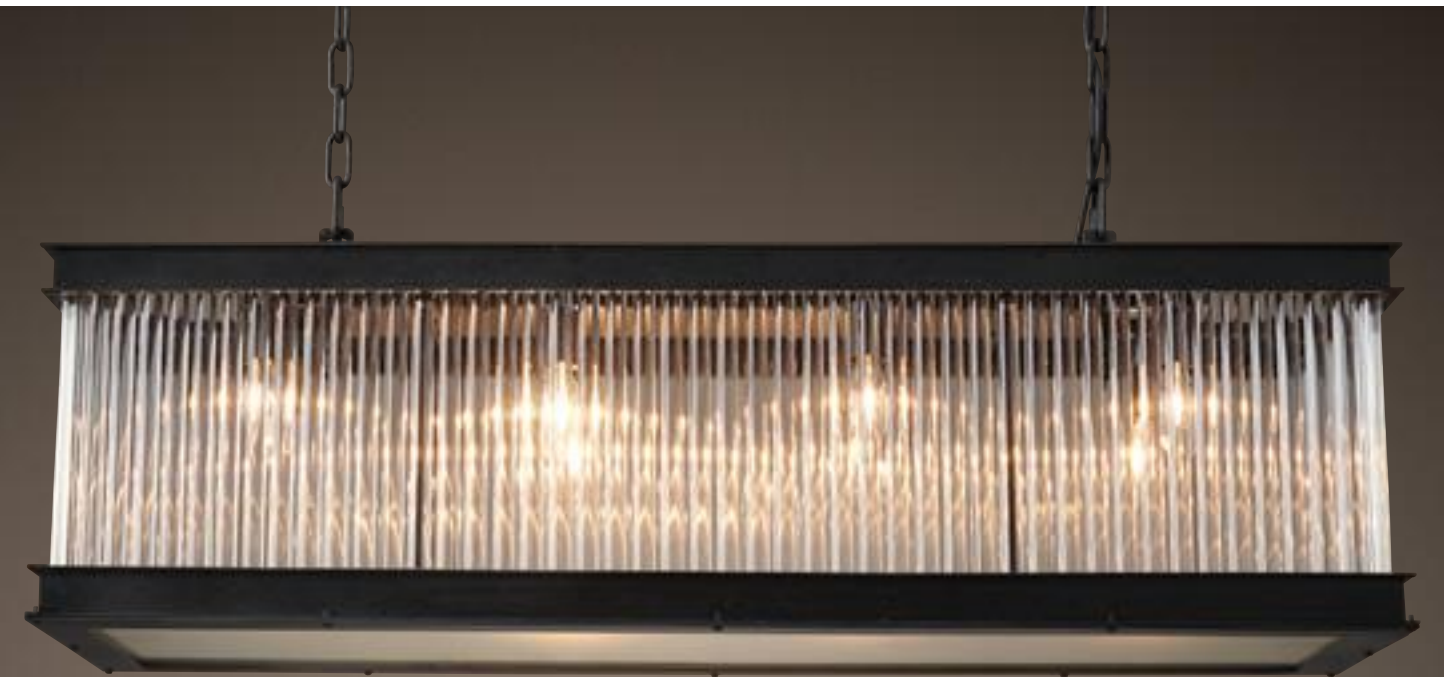

1920s ESSEX CRYSTAL ROD RECTANGULAR CHANDELIER 40"

39½"W x 14"D x 11¼"H