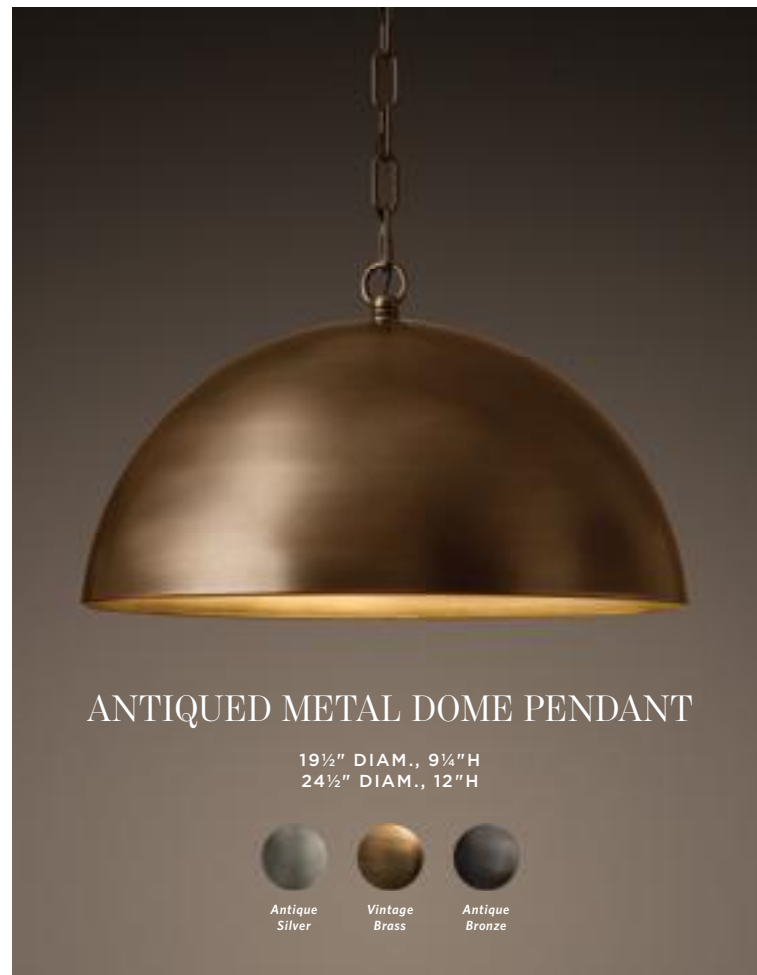

Matte Natural Iron Rustic Iron

Vintage Barn Pendant

10" diam., 16¾"-76¾"H
14" diam., 21½"-81½"H
18" diam., 23¾"-83¾"H
22" diam., 26¾"-86¾"H
26" diam., 29¾"-89¾"H
Damp UL Listed

Antique Brass

Polished Nickel

Weathered Rust

Matte Black

Glass

Bronze

Weathered Zinc

KEYNES PRISM SINGLE PENDANT

14" DIAM., 22½"H
18" DIAM., 27½"H

KEYNES PRISM DOUBLE PENDANT

28¼"W x 13¾"D x 15½"H

ROTTERDAM INDUSTRIAL DOCK PENDANT

16¼" DIAM., 25½"H

Polished Aluminum Bronze

CLEMSON PRISMATIC SINGLE PENDANT

8" DIAM., 6¾"H
14" DIAM., 11½"H
18" DIAM., 17"H

Satin Nickel Polished Nickel Polished Chrome Antique Brass Bronze