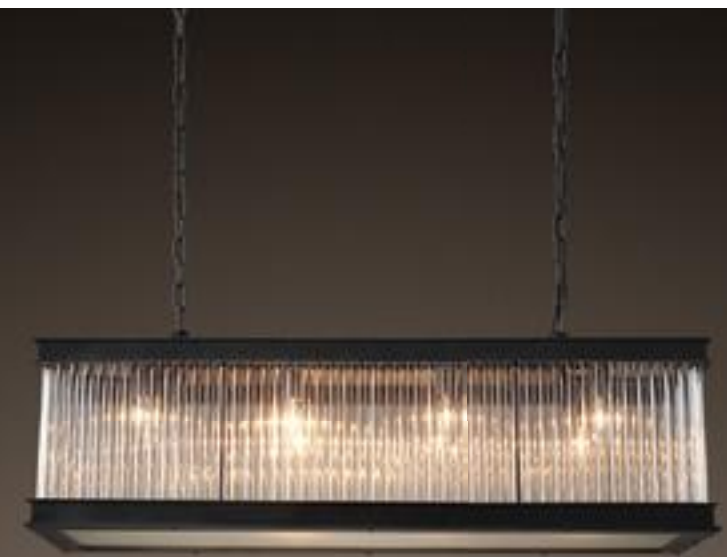

1920s ESSEX CRYSTAL ROD
RECTANGULAR CHANDELIER

39½"W x 14"D x 11¼"H
49¾"W x 14"D x 11¼"H
59¼"W x 14"D x 11¼"H
71"W x 14"D x 11¼"H