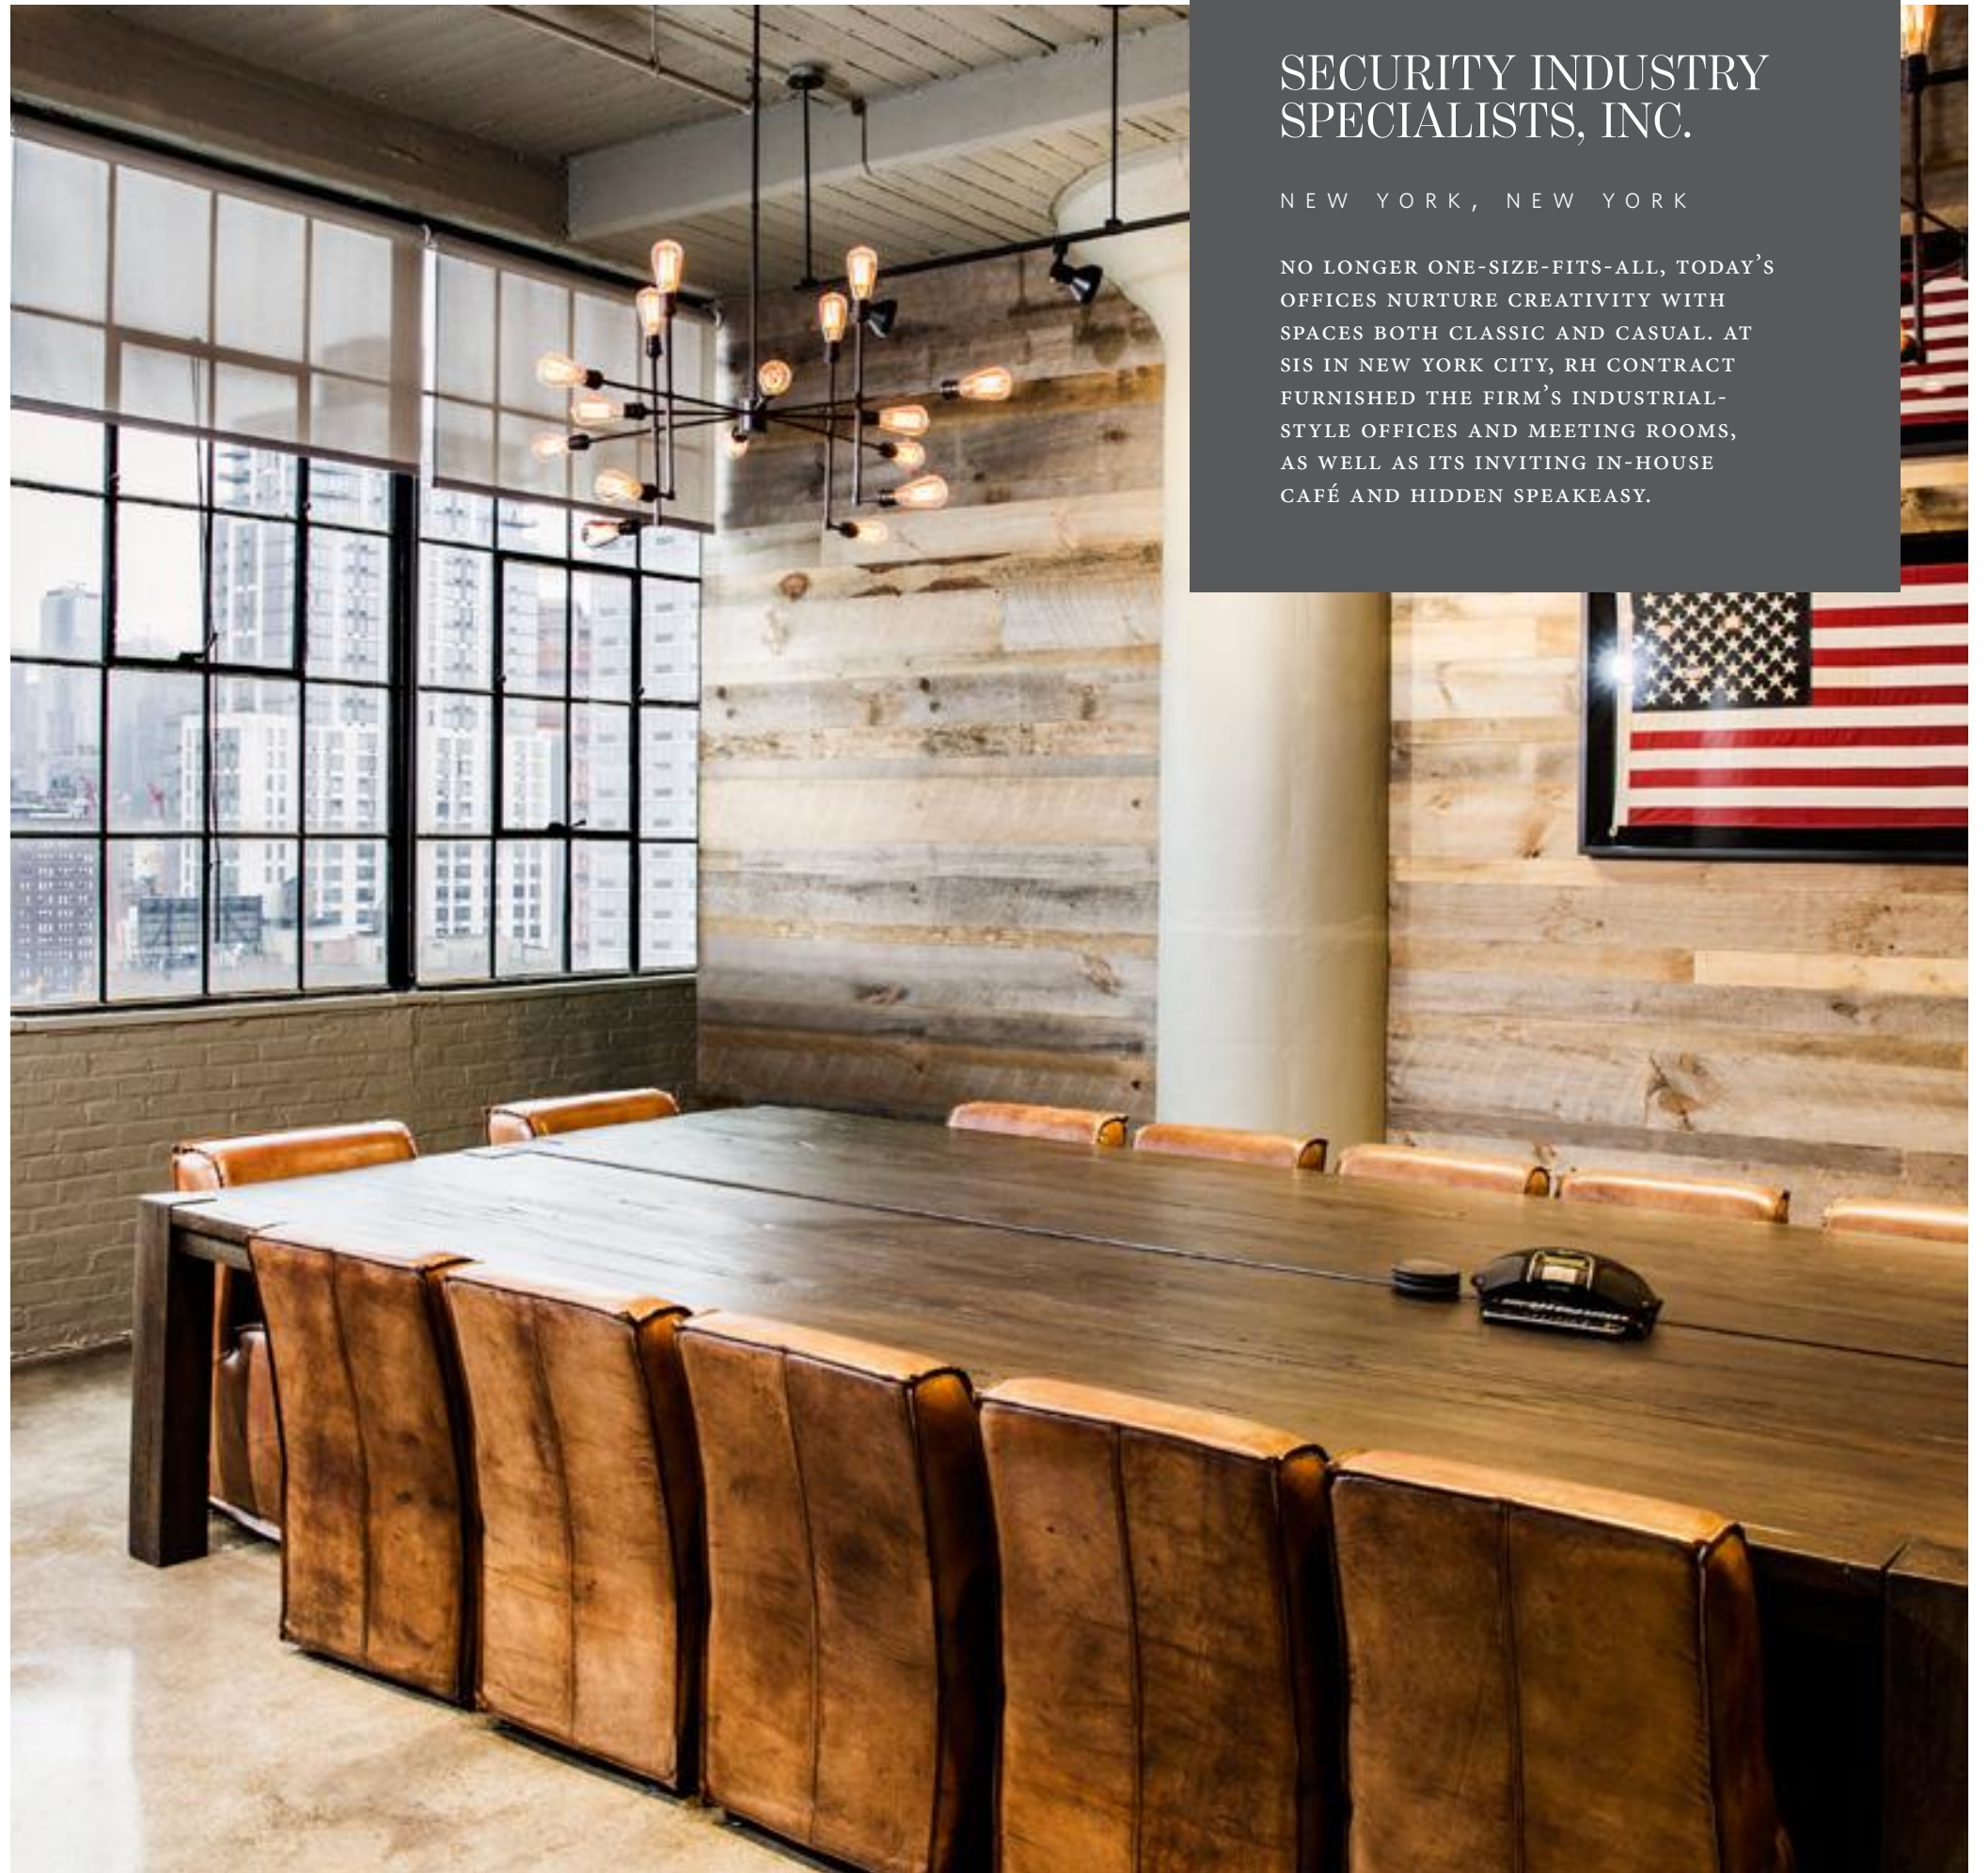

RH CENTER OF INNOVATION AND PRODUCT LEADERSHIP

CORTE MADERA, CALIFORNIA

THE RH CENTER OF INNOVATION AND PRODUCT LEADERSHIP IS AN INSPIRED WORKSPACE UNLIKE ANY OTHER IN THE RETAIL INDUSTRY. THE 120,000-SQUARE-FOOT DESIGN HEADQUARTERS SUPPORTS THE CREATIVE PROCESS FROM IDEATION TO PRESENTATION AND IS A REFLECTION OF RESTORATION HARDWARE'S UNIQUE AND AUTHENTIC POINT OF VIEW. WITHIN THIS COLLABORATIVE SPACE, RH CURATES THE MOST COMPREHENSIVE COLLECTION OF LUXURY FURNISHINGS IN THE WORLD.