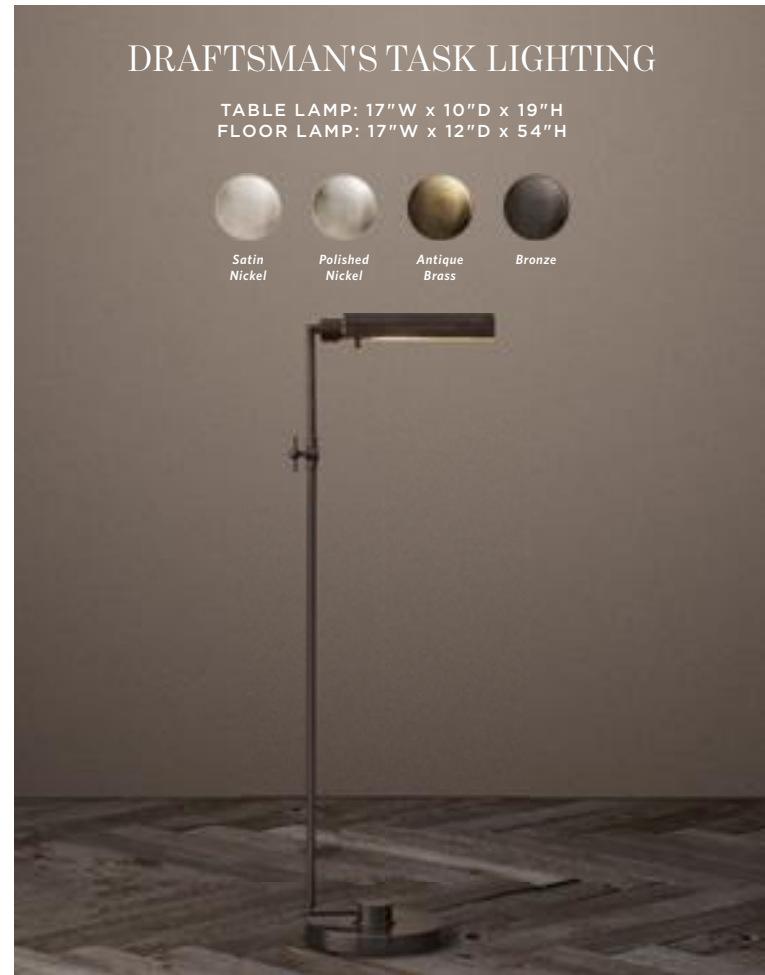

Also available with Clear Glass, Ribbed Glass, Milk Glass or Reflector Shade

20TH C. FACTORY FILAMENT REFLECTOR TRIPLE PENDANT

18" DIAM., 6 3/4"H

Also available with Clear Glass, Ribbed Glass, Milk Glass or Metal Shade

20TH C. FACTORY FILAMENT METAL 9-CORD RECTANGULAR PENDANT

EACH PENDANT: 4 1/2" DIAM., 6 3/4"H

Also available in 5-Cord and 7-Cord and with Clear Glass, Ribbed Glass, Milk Glass or Reflector Shade

DRAFTSMAN'S TASK LIGHTING

TABLE LAMP: 17"W x 10"D x 19"H
FLOOR LAMP: 17"W x 12"D x 54"H

ROWAN PHARMACY TASK LIGHTING

TABLE LAMP: 10 1/4"W x 30 1/4"D x 27 1/2"-38"H
FLOOR LAMP: 20"W x 53"D x 43 1/2"-86"H

ENRICO METAL TASK LIGHTING

TABLE LAMP: 7" DIAM., 21 1/2"H
FLOOR LAMP: 11" DIAM., 36"-58"H

ATELIER TASK LIGHTING

TABLE LAMP: 8 1/2" DIAM., 45 1/4"H
FLOOR LAMP: 12" DIAM., 76 3/4"H

FRANKLIN PHARMACY TASK LIGHTING

TABLE LAMP: 7" DIAM., 22 1/2"-25 3/4"H
FLOOR LAMP: 10" DIAM., 41 1/4"-50"H