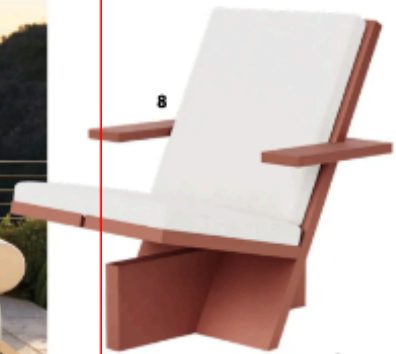

SHEERS GET SEXY FOR SPRING
FASHIONABLE FABRIC & WALLPAPER
EXPRESSIONIST INTERIORS
OUTDOOR FURNITURE PREVIEW

April 2024

outdoors

4 'Utrecht XL Outdoor' by Gerrit Thomas Rietveld for Cassina in 'Futura' fabric in 'Giallo', £5,198, Chaplins [chaplins.co.uk] 5 'Pangea' outdoor rug by Studiapepe, £1,800, Ethimo [ethimo.com] 6 'Monolith' outdoor table by Emmanuel Gallino, from £17,983, Poliform [poliform.it] 7 'Sway' outdoor sofa by Yabu Pushelberg, from £28,800, Molteni & C [molteni.it] 8 'Wabi Sabi' aluminium lounge chair in 'Terracotta', £5,960, Sutherland Furniture [sutherlandfurniture.com] 9 'La Bambola' armchair by Mario Bellini in 'Lima 400' fabric, from £4,288, B&B Italia [bebitalia.com]