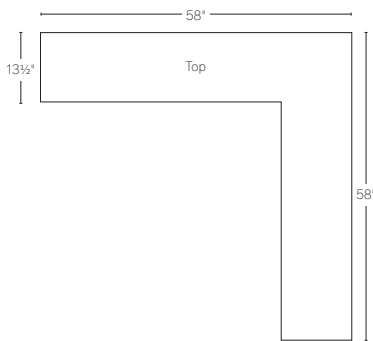

CLOUD CLASSIC  
CONSOLE

CLOUD CLASSIC  
LEFT-CORNER CONSOLE

CLOUD CLASSIC  
RIGHT-CORNER CONSOLE

CLOUD LUXE  
CONSOLE

CLOUD LUXE  
LEFT-CORNER CONSOLE

CLOUD LUXE  
RIGHT-CORNER CONSOLE

CLOUD  
 72" WIDE CONSOLE TABLE