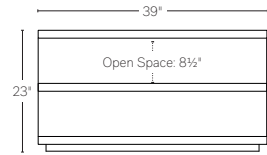

CLOUD CLASSIC  
CONSOLE

CLOUD CLASSIC  
LEFT-CORNER CONSOLE

CLOUD CLASSIC  
RIGHT-CORNER CONSOLE

CLOUD LUXE  
CONSOLE

CLOUD LUXE  
LEFT-CORNER CONSOLE

CLOUD LUXE  
RIGHT-CORNER CONSOLE

CLOUD  
 72" WIDE CONSOLE TABLE