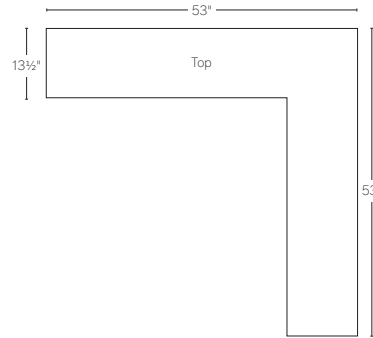

CLOUD CLASSIC  
CONSOLE

CLOUD CLASSIC  
LEFT-CORNER CONSOLE

CLOUD CLASSIC  
RIGHT-CORNER CONSOLE

CLOUD LUXE  
CONSOLE

CLOUD LUXE  
LEFT-CORNER CONSOLE

CLOUD LUXE  
RIGHT-CORNER CONSOLE

CLOUD  
 72" WIDE CONSOLE TABLE