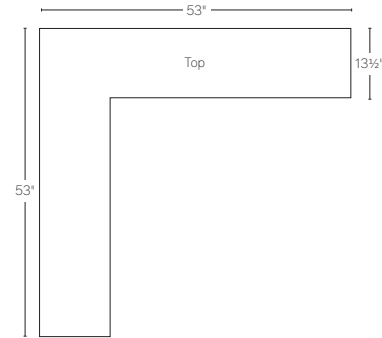

CLOUD CLASSIC  
CONSOLE

CLOUD CLASSIC  
LEFT-CORNER CONSOLE

CLOUD CLASSIC  
RIGHT-CORNER CONSOLE

CLOUD LUXE  
CONSOLE

CLOUD LUXE  
LEFT-CORNER CONSOLE

CLOUD LUXE  
RIGHT-CORNER CONSOLE

CLOUD  
 72" WIDE CONSOLE TABLE