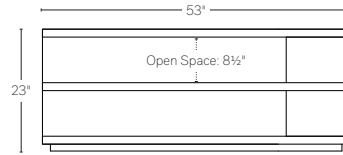

CLOUD CLASSIC  
CONSOLE

CLOUD CLASSIC  
LEFT-CORNER CONSOLE

CLOUD CLASSIC  
RIGHT-CORNER CONSOLE

CLOUD LUXE  
CONSOLE

CLOUD LUXE  
LEFT-CORNER CONSOLE

CLOUD LUXE  
RIGHT-CORNER CONSOLE

CLOUD  
 72" WIDE CONSOLE TABLE