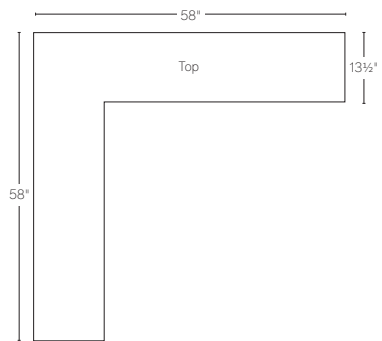

CLOUD CLASSIC  
CONSOLE

CLOUD CLASSIC  
LEFT-CORNER CONSOLE

CLOUD CLASSIC  
RIGHT-CORNER CONSOLE

CLOUD LUXE  
CONSOLE

CLOUD LUXE  
LEFT-CORNER CONSOLE

CLOUD LUXE  
RIGHT-CORNER CONSOLE

CLOUD  
 72" WIDE CONSOLE TABLE