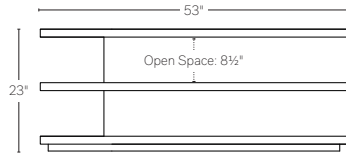

CLOUD CLASSIC  
CONSOLE

CLOUD CLASSIC  
LEFT-CORNER CONSOLE

CLOUD CLASSIC  
RIGHT-CORNER CONSOLE

CLOUD LUXE  
CONSOLE

CLOUD LUXE  
LEFT-CORNER CONSOLE

CLOUD LUXE  
RIGHT-CORNER CONSOLE

CLOUD  
 72" WIDE CONSOLE TABLE