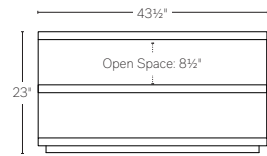

CLOUD CLASSIC  
CONSOLE

CLOUD CLASSIC  
LEFT-CORNER CONSOLE

CLOUD CLASSIC  
RIGHT-CORNER CONSOLE

CLOUD LUXE  
CONSOLE

CLOUD LUXE  
LEFT-CORNER CONSOLE

CLOUD LUXE  
RIGHT-CORNER CONSOLE

CLOUD  
 72" WIDE CONSOLE TABLE