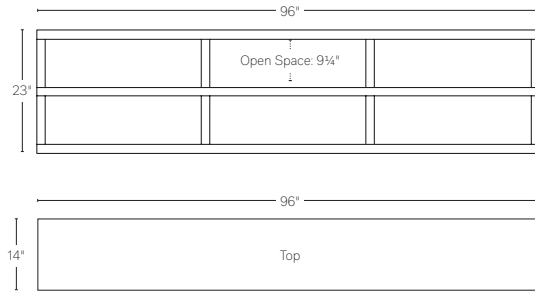

OAK BRÛLÉ
96" WATERFALL SOFA BACK CONSOLE