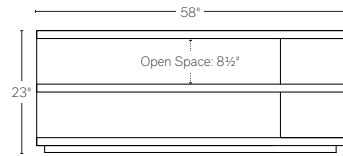

CLOUD CLASSIC  
CONSOLE

CLOUD CLASSIC  
LEFT-CORNER CONSOLE

CLOUD CLASSIC  
RIGHT-CORNER CONSOLE

CLOUD LUXE  
CONSOLE

CLOUD LUXE  
LEFT-CORNER CONSOLE

CLOUD LUXE  
RIGHT-CORNER CONSOLE

CLOUD  
 72" WIDE CONSOLE TABLE