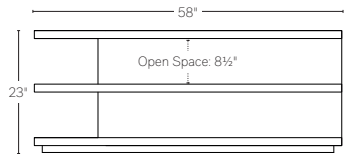

CLOUD CLASSIC  
CONSOLE

CLOUD CLASSIC  
LEFT-CORNER CONSOLE

CLOUD CLASSIC  
RIGHT-CORNER CONSOLE

CLOUD LUXE  
CONSOLE

CLOUD LUXE  
LEFT-CORNER CONSOLE

CLOUD LUXE  
RIGHT-CORNER CONSOLE

CLOUD  
 72" WIDE CONSOLE TABLE