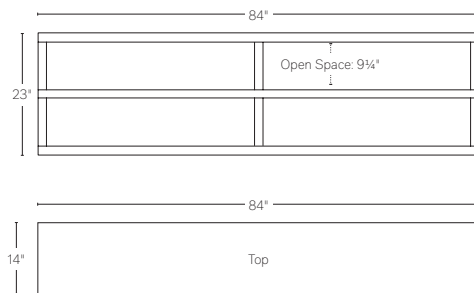

OAK BRÛLÉ
84" WATERFALL SOFA BACK CONSOLE