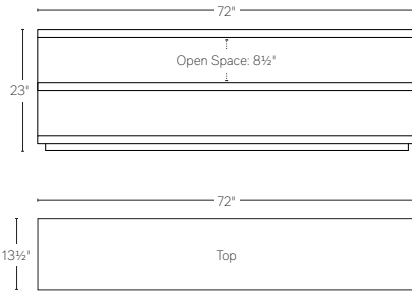

CLOUD CLASSIC  
CONSOLE

CLOUD CLASSIC  
LEFT-CORNER CONSOLE

CLOUD CLASSIC  
RIGHT-CORNER CONSOLE

CLOUD LUXE  
CONSOLE

CLOUD LUXE  
LEFT-CORNER CONSOLE

CLOUD LUXE  
RIGHT-CORNER CONSOLE

CLOUD  
 72" WIDE CONSOLE TABLE