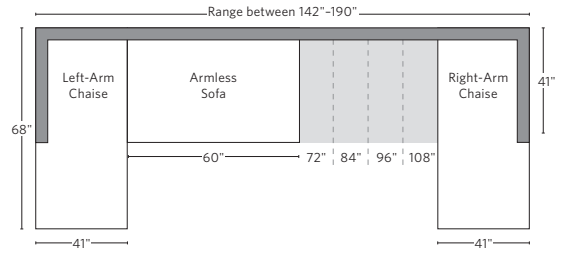

U-CHAISE SECTIONAL