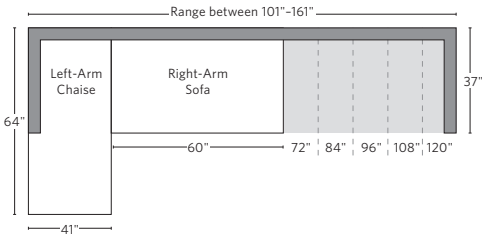

	A	B	C	D	E	F	G	H	I	J	K	L		M	N				O	P	Q	R	S
	OVERALL WIDTH	OVERALL DEPTH	OVERALL HEIGHT	FRAME HEIGHT	SEAT HEIGHT	ARM HEIGHT	FOOT HEIGHT	SEAT HEIGHT (FLOOR TO CUSHION SEAM)	SEAT HEIGHT (FLOOR TO FRAME)	INSIDE SEAT WIDTH	INSIDE SEAT DEPTH W/ LUMBAR PILLOW	INSIDE SEAT DEPTH W/O BACK CUSHION	INSIDE BACK HEIGHT W/ SEAT & BACK CUSHIONS	INSIDE BACK HEIGHT W/ SEAT CUSHION	INSIDE BACK HEIGHT W/O SEAT OR BACK CUSHION	# OF BACK CUSHIONS	# OF SEAT CUSHIONS	ACCENT PILLOWS	ARM HEIGHT W/ SEAT CUSHION	ARM HEIGHT W/O SEAT CUSHION	ARM WIDTH	SLEEPER DEPTH OVERALL	SLEEPER DEPTH INSIDE
CLASSIC RIGHT-ARM CHAISE	41	68	32½	27	19¾	20¾	7½	18¾	12	36	51¾	58¾	13¾	7¾	15	1	1	0	1½	8¾	5	-	-
LUXE LEFT-ARM CHAISE	45	72	32½	27	19¾	20¾	7½	18¾	12	40	55¾	62¾	13¾	7¾	15	1	1	0	1½	8¾	5	-	-
LUXE RIGHT-ARM CHAISE	45	72	32½	27	19¾	20¾	7½	18¾	12	40	55¾	62¾	13¾	7¾	15	1	1	0	1½	8¾	5	-	-
PETITE END-OF-SECTIONAL OTTOMAN	37	37	18½	18½	18½	-	7½	17	12	37	-	-	-	-	-	0	1	-	-	-	-	-	-
CLASSIC END-OF-SECTIONAL OTTOMAN	41	41	18½	18½	18½	-	7½	17	12	41	-	-	-	-	-	0	1	-	-	-	-	-	-
LUXE END-OF-SECTIONAL OTTOMAN	45	45	18½	18½	18½	-	7½	17	12	45	-	-	-	-	-	0	1	-	-	-	-	-	-

UPHOLSTERY DIMENSIONS DIAGRAM

See the "Dimensions Sheet" for the measurements that correspond with the letters below.

RH

SOFA CHAISE SECTIONAL

Available in left and right-arm configurations.

U-CHAISE SECTIONAL