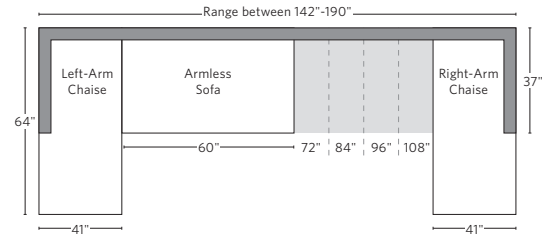

	A	B	C	D	E	F	G	H	I	J	K	L		M	N				O	P	Q	R	S
	OVERALL WIDTH	OVERALL DEPTH	OVERALL HEIGHT	FRAME HEIGHT	SEAT HEIGHT	ARM HEIGHT	FOOT HEIGHT	SEAT HEIGHT (FLOOR TO CUSHION SEAM)	SEAT HEIGHT (FLOOR TO FRAME)	INSIDE SEAT WIDTH	INSIDE SEAT DEPTH W/ LUMBAR PILLOW	INSIDE SEAT DEPTH W/O BACK CUSHION	INSIDE BACK HEIGHT W/ SEAT & BACK CUSHIONS	INSIDE BACK HEIGHT W/ SEAT CUSHION	INSIDE BACK HEIGHT W/O SEAT OR BACK CUSHION	# OF BACK CUSHIONS	# OF SEAT CUSHIONS	ACCENT PILLOWS	ARM HEIGHT W/ SEAT CUSHION	ARM HEIGHT W/O SEAT CUSHION	ARM WIDTH	SLEEPER DEPTH OVERALL	SLEEPER DEPTH INSIDE
CLASSIC RIGHT-ARM CHAISE	41	68	32½	27	19¾	20¾	7½	18¾	12	36	51¾	58¾	13¾	7¾	15	1	1	0	1½	8¾	5	-	-
LUXE LEFT-ARM CHAISE	45	72	32½	27	19¾	20¾	7½	18¾	12	40	55¾	62¾	13¾	7¾	15	1	1	0	1½	8¾	5	-	-
LUXE RIGHT-ARM CHAISE	45	72	32½	27	19¾	20¾	7½	18¾	12	40	55¾	62¾	13¾	7¾	15	1	1	0	1½	8¾	5	-	-
PETITE END-OF-SECTIONAL OTTOMAN	37	37	18½	18½	18½	-	7½	17	12	37	-	-	-	-	-	0	1	-	-	-	-	-	-
CLASSIC END-OF-SECTIONAL OTTOMAN	41	41	18½	18½	18½	-	7½	17	12	41	-	-	-	-	-	0	1	-	-	-	-	-	-
LUXE END-OF-SECTIONAL OTTOMAN	45	45	18½	18½	18½	-	7½	17	12	45	-	-	-	-	-	0	1	-	-	-	-	-	-

UPHOLSTERY DIMENSIONS DIAGRAM

See the "Dimensions Sheet" for the measurements that correspond with the letters below.

RH

SOFA CHAISE SECTIONAL

Available in left and right-arm configurations.

U-CHAISE SECTIONAL