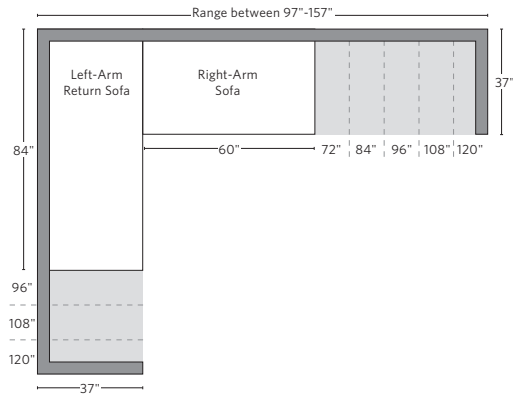

L-SECTIONAL

Available in left and right-arm configurations.