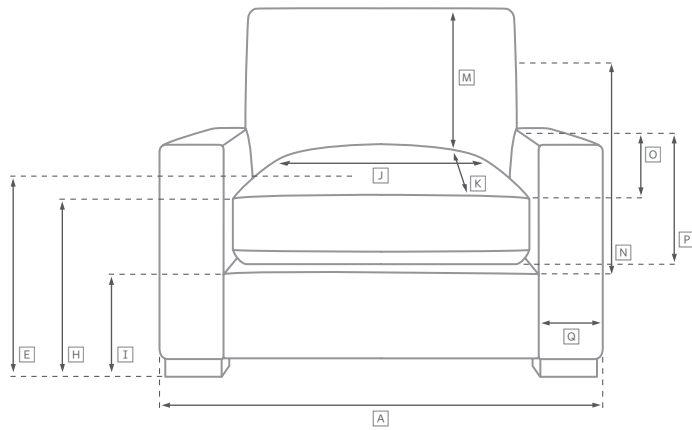

ITALIA SLOPE ARM METAL BASE COLLECTION

All dimensions are given in inches. See the attached "Dimensions Diagram" sheet for more information on the keys used in this chart.

	A	B	C	D	E	F	G	H	I	J	K	L		M	N				O	P	Q	R	S
	OVERALL WIDTH	OVERALL DEPTH	OVERALL HEIGHT	FRAME HEIGHT	SEAT HEIGHT	ARM HEIGHT	FOOT HEIGHT	SEAT HEIGHT (FLOOR TO CUSHION SEAM)	SEAT HEIGHT (FLOOR TO FRAME)	INSIDE SEAT WIDTH	INSIDE SEAT DEPTH W/ LUMBAR PILLOW	INSIDE SEAT DEPTH W/O BACK CUSHION	INSIDE BACK HEIGHT W/ SEAT & BACK CUSHIONS	INSIDE BACK HEIGHT W/ SEAT CUSHION	INSIDE BACK HEIGHT W/O SEAT OR BACK CUSHION	# OF BACK CUSHIONS	# OF SEAT CUSHIONS	ACCENT PILLOWS	ARM HEIGHT W/ SEAT CUSHION	ARM HEIGHT W/O SEAT CUSHION	ARM WIDTH	SLEEPER DEPTH OVERALL	SLEEPER DEPTH INSIDE
CLASSIC RIGHT-ARM CHAISE	41	68	32½	27	19¾	20¾	7½	18¾	12	36	51¾	58¾	13¾	7¾	15	1	1	0	1½	8¾	5	-	-
LUXE LEFT-ARM CHAISE	45	72	32½	27	19¾	20¾	7½	18¾	12	40	55¾	62¾	13¾	7¾	15	1	1	0	1½	8¾	5	-	-
LUXE RIGHT-ARM CHAISE	45	72	32½	27	19¾	20¾	7½	18¾	12	40	55¾	62¾	13¾	7¾	15	1	1	0	1½	8¾	5	-	-
PETITE END-OF-SECTIONAL OTTOMAN	37	37	18½	18½	18½	-	7½	17	12	37	-	-	-	-	-	0	1	-	-	-	-	-	-
CLASSIC END-OF-SECTIONAL OTTOMAN	41	41	18½	18½	18½	-	7½	17	12	41	-	-	-	-	-	0	1	-	-	-	-	-	-
LUXE END-OF-SECTIONAL OTTOMAN	45	45	18½	18½	18½	-	7½	17	12	45	-	-	-	-	-	0	1	-	-	-	-	-	-

UPHOLSTERY DIMENSIONS DIAGRAM

See the "Dimensions Sheet" for the measurements that correspond with the letters below.

RH