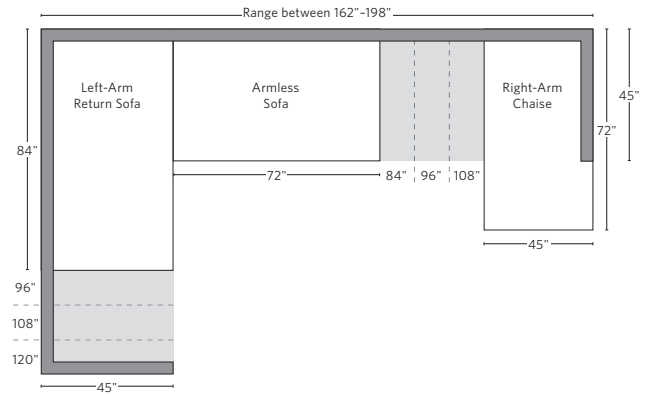

	A	B	C	D	E	F	G	H	I	J	K	L		M	N				O	P	Q	R	S
	OVERALL WIDTH	OVERALL DEPTH	OVERALL HEIGHT	FRAME HEIGHT	SEAT HEIGHT	ARM HEIGHT	FOOT HEIGHT	SEAT HEIGHT (FLOOR TO CUSHION SEAM)	SEAT HEIGHT (FLOOR TO FRAME)	INSIDE SEAT WIDTH	INSIDE SEAT DEPTH W/ LUMBAR PILLOW	INSIDE SEAT DEPTH W/O BACK CUSHION	INSIDE BACK HEIGHT W/ SEAT & BACK CUSHIONS	INSIDE BACK HEIGHT W/ SEAT CUSHION	INSIDE BACK HEIGHT W/O SEAT OR BACK CUSHION	# OF BACK CUSHIONS	# OF SEAT CUSHIONS	ACCENT PILLOWS	ARM HEIGHT W/ SEAT CUSHION	ARM HEIGHT W/O SEAT CUSHION	ARM WIDTH	SLEEPER DEPTH OVERALL	SLEEPER DEPTH INSIDE
CLASSIC RIGHT-ARM CHAISE	41	68	32½	27	19¾	20¾	7½	18¾	12	36	51¾	58¾	13¾	7¾	15	1	1	0	1½	8¾	5	-	-
LUXE LEFT-ARM CHAISE	45	72	32½	27	19¾	20¾	7½	18¾	12	40	55¾	62¾	13¾	7¾	15	1	1	0	1½	8¾	5	-	-
LUXE RIGHT-ARM CHAISE	45	72	32½	27	19¾	20¾	7½	18¾	12	40	55¾	62¾	13¾	7¾	15	1	1	0	1½	8¾	5	-	-
PETITE END-OF-SECTIONAL OTTOMAN	37	37	18½	18½	18½	-	7½	17	12	37	-	-	-	-	-	0	1	-	-	-	-	-	-
CLASSIC END-OF-SECTIONAL OTTOMAN	41	41	18½	18½	18½	-	7½	17	12	41	-	-	-	-	-	0	1	-	-	-	-	-	-
LUXE END-OF-SECTIONAL OTTOMAN	45	45	18½	18½	18½	-	7½	17	12	45	-	-	-	-	-	0	1	-	-	-	-	-	-

Available in left and right-arm configurations.

U-CHAISE SECTIONAL

L-SECTIONAL

Available in left and right-arm configurations.

U-SOFA CHAISE SECTIONAL

Available in left and right-arm configurations.

U-SOFA SECTIONAL

Multiple length options available.