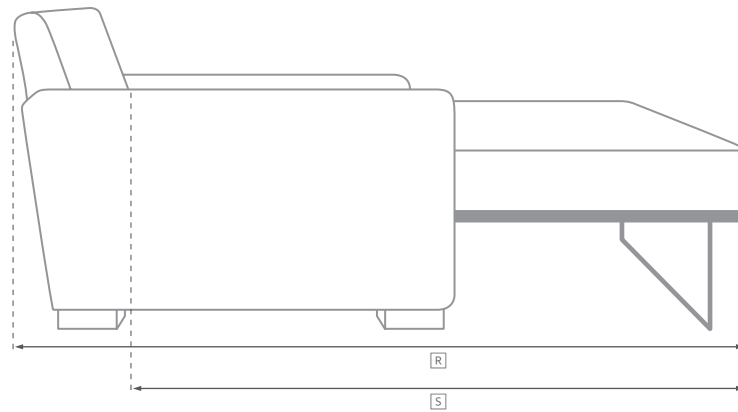

ITALIA SLOPE ARM METAL BASE COLLECTION

All dimensions are given in inches. See the attached "Dimensions Diagram" sheet for more information on the keys used in this chart.

	A	B	C	D	E	F	G	H	I	J	K	L		M	N				O	P	Q	R	S
	OVERALL WIDTH	OVERALL DEPTH	OVERALL HEIGHT	FRAME HEIGHT	SEAT HEIGHT	ARM HEIGHT	FOOT HEIGHT	SEAT HEIGHT (FLOOR TO CUSHION SEAM)	SEAT HEIGHT (FLOOR TO FRAME)	INSIDE SEAT WIDTH	INSIDE SEAT DEPTH W/ LUMBAR PILLOW	INSIDE SEAT DEPTH W/O BACK CUSHION	INSIDE BACK HEIGHT W/ SEAT & BACK CUSHIONS	INSIDE BACK HEIGHT W/ SEAT CUSHION	INSIDE BACK HEIGHT W/O SEAT OR BACK CUSHION	# OF BACK CUSHIONS	# OF SEAT CUSHIONS	ACCENT PILLOWS	ARM HEIGHT W/ SEAT CUSHION	ARM HEIGHT W/O SEAT CUSHION	ARM WIDTH	SLEEPER DEPTH OVERALL	SLEEPER DEPTH INSIDE
CLASSIC RIGHT-ARM CHAISE	41	68	32½	27	19¾	20¾	7½	18¾	12	36	51¾	58¾	13¾	7¾	15	1	1	0	1½	8¾	5	-	-
LUXE LEFT-ARM CHAISE	45	72	32½	27	19¾	20¾	7½	18¾	12	40	55¾	62¾	13¾	7¾	15	1	1	0	1½	8¾	5	-	-
LUXE RIGHT-ARM CHAISE	45	72	32½	27	19¾	20¾	7½	18¾	12	40	55¾	62¾	13¾	7¾	15	1	1	0	1½	8¾	5	-	-
PETITE END-OF-SECTIONAL OTTOMAN	37	37	18½	18½	18½	-	7½	17	12	37	-	-	-	-	-	0	1	-	-	-	-	-	-
CLASSIC END-OF-SECTIONAL OTTOMAN	41	41	18½	18½	18½	-	7½	17	12	41	-	-	-	-	-	0	1	-	-	-	-	-	-
LUXE END-OF-SECTIONAL OTTOMAN	45	45	18½	18½	18½	-	7½	17	12	45	-	-	-	-	-	0	1	-	-	-	-	-	-

UPHOLSTERY DIMENSIONS DIAGRAM

See the "Dimensions Sheet" for the measurements that correspond with the letters below.

RH