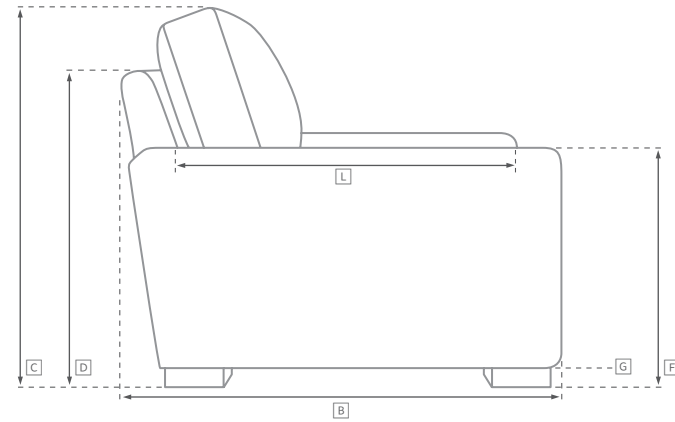

ITALIA SLOPE ARM METAL BASE COLLECTION

All dimensions are given in inches. See the attached "Dimensions Diagram" sheet for more information on the keys used in this chart.

	A	B	C	D	E	F	G	H	I	J	K	L		M	N				O	P	Q	R	S
	OVERALL WIDTH	OVERALL DEPTH	OVERALL HEIGHT	FRAME HEIGHT	SEAT HEIGHT	ARM HEIGHT	FOOT HEIGHT	SEAT HEIGHT (FLOOR TO CUSHION SEAM)	SEAT HEIGHT (FLOOR TO FRAME)	INSIDE SEAT WIDTH	INSIDE SEAT DEPTH W/ LUMBAR PILLOW	INSIDE SEAT DEPTH W/O BACK CUSHION	INSIDE BACK HEIGHT W/ SEAT & BACK CUSHIONS	INSIDE BACK HEIGHT W/ SEAT CUSHION	INSIDE BACK HEIGHT W/O SEAT OR BACK CUSHION	# OF BACK CUSHIONS	# OF SEAT CUSHIONS	ACCENT PILLOWS	ARM HEIGHT W/ SEAT CUSHION	ARM HEIGHT W/O SEAT CUSHION	ARM WIDTH	SLEEPER DEPTH OVERALL	SLEEPER DEPTH INSIDE
CLASSIC RIGHT-ARM CHAISE	41	68	32½	27	19¾	20¾	7½	18¾	12	36	51¾	58¾	13¾	7¾	15	1	1	0	1½	8¾	5	-	-
LUXE LEFT-ARM CHAISE	45	72	32½	27	19¾	20¾	7½	18¾	12	40	55¾	62¾	13¾	7¾	15	1	1	0	1½	8¾	5	-	-
LUXE RIGHT-ARM CHAISE	45	72	32½	27	19¾	20¾	7½	18¾	12	40	55¾	62¾	13¾	7¾	15	1	1	0	1½	8¾	5	-	-
PETITE END-OF-SECTIONAL OTTOMAN	37	37	18½	18½	18½	-	7½	17	12	37	-	-	-	-	-	0	1	-	-	-	-	-	-
CLASSIC END-OF-SECTIONAL OTTOMAN	41	41	18½	18½	18½	-	7½	17	12	41	-	-	-	-	-	0	1	-	-	-	-	-	-
LUXE END-OF-SECTIONAL OTTOMAN	45	45	18½	18½	18½	-	7½	17	12	45	-	-	-	-	-	0	1	-	-	-	-	-	-

UPHOLSTERY DIMENSIONS DIAGRAM

See the "Dimensions Sheet" for the measurements that correspond with the letters below.

RH