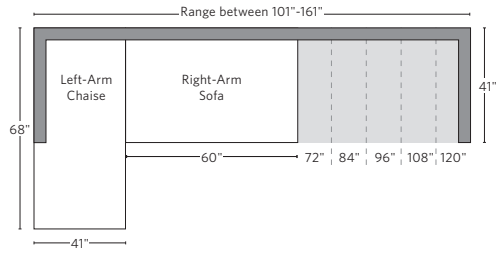

UPHOLSTERY DIMENSIONS DIAGRAM

See the "Dimensions Sheet" for the measurements that correspond with the letters below.

RH

SOFA CHAISE SECTIONAL

Available in left and right-arm configurations.

U-CHAISE SECTIONAL

L-SECTIONAL

Available in left and right-arm configurations.

U-SOFA CHAISE SECTIONAL

Available in left and right-arm configurations.

U-SOFA SECTIONAL

Multiple length options available.

SOFA CHAISE SECTIONAL

Available in left and right-arm configurations.