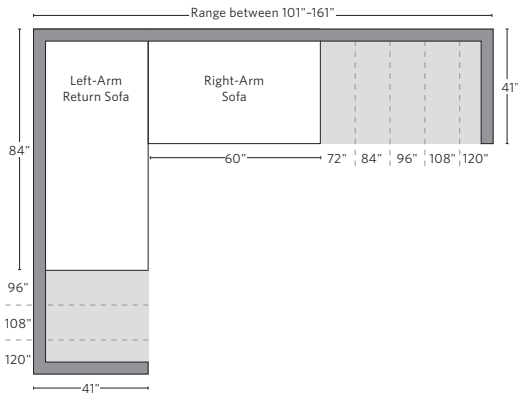

L-SECTIONAL

Available in left and right-arm configurations.