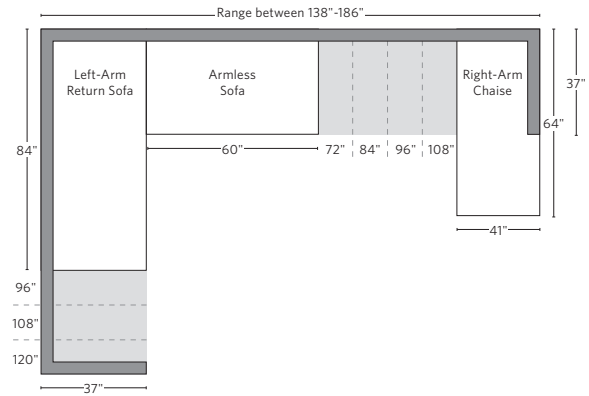

U-SOFA CHAISE SECTIONAL

Available in left and right-arm configurations.