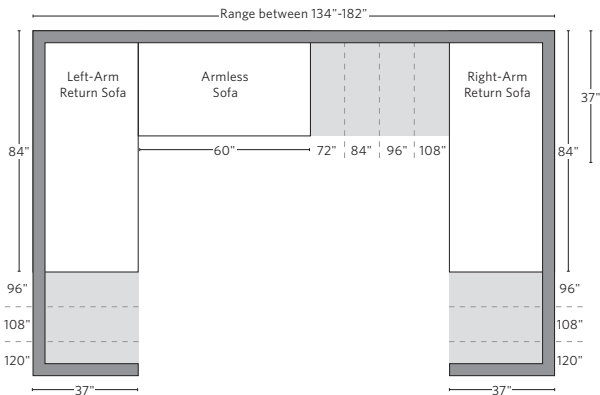

UPHOLSTERY DIMENSIONS DIAGRAM

See the "Dimensions Sheet" for the measurements that correspond with the letters below.

RH

SOFA CHAISE SECTIONAL

Available in left and right-arm configurations.

U-CHAISE SECTIONAL

L-SECTIONAL

Available in left and right-arm configurations.

U-SOFA CHAISE SECTIONAL

Available in left and right-arm configurations.

U-SOFA SECTIONAL

Multiple length options available.

SOFA CHAISE SECTIONAL

Available in left and right-arm configurations.