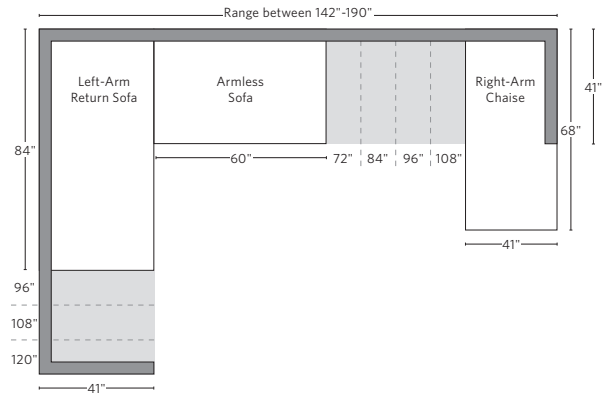

	A	B	C	D	E	F	G	H	I	J	K	L		M	N				O	P	Q	R	S
	OVERALL WIDTH	OVERALL DEPTH	OVERALL HEIGHT	FRAME HEIGHT	SEAT HEIGHT	ARM HEIGHT	FOOT HEIGHT	SEAT HEIGHT (FLOOR TO CUSHION SEAM)	SEAT HEIGHT (FLOOR TO FRAME)	INSIDE SEAT WIDTH	INSIDE SEAT DEPTH W/ LUMBAR PILLOW	INSIDE SEAT DEPTH W/O BACK CUSHION	INSIDE BACK HEIGHT W/ SEAT & BACK CUSHIONS	INSIDE BACK HEIGHT W/ SEAT CUSHION	INSIDE BACK HEIGHT W/O SEAT OR BACK CUSHION	# OF BACK CUSHIONS	# OF SEAT CUSHIONS	ACCENT PILLOWS	ARM HEIGHT W/ SEAT CUSHION	ARM HEIGHT W/O SEAT CUSHION	ARM WIDTH	SLEEPER DEPTH OVERALL	SLEEPER DEPTH INSIDE
CLASSIC RIGHT-ARM CHAISE	41	68	32½	27	19¾	20¾	7½	18¾	12	36	51¾	58¾	13¾	7¾	15	1	1	0	1½	8¾	5	-	-
LUXE LEFT-ARM CHAISE	45	72	32½	27	19¾	20¾	7½	18¾	12	40	55¾	62¾	13¾	7¾	15	1	1	0	1½	8¾	5	-	-
LUXE RIGHT-ARM CHAISE	45	72	32½	27	19¾	20¾	7½	18¾	12	40	55¾	62¾	13¾	7¾	15	1	1	0	1½	8¾	5	-	-
PETITE END-OF-SECTIONAL OTTOMAN	37	37	18½	18½	18½	-	7½	17	12	37	-	-	-	-	-	0	1	-	-	-	-	-	-
CLASSIC END-OF-SECTIONAL OTTOMAN	41	41	18½	18½	18½	-	7½	17	12	41	-	-	-	-	-	0	1	-	-	-	-	-	-
LUXE END-OF-SECTIONAL OTTOMAN	45	45	18½	18½	18½	-	7½	17	12	45	-	-	-	-	-	0	1	-	-	-	-	-	-

U-CHAISE SECTIONAL

L-SECTIONAL

Available in left and right-arm configurations.

U-SOFA CHAISE SECTIONAL

Available in left and right-arm configurations.

U-SOFA SECTIONAL

Multiple length options available.

SOFA CHAISE SECTIONAL