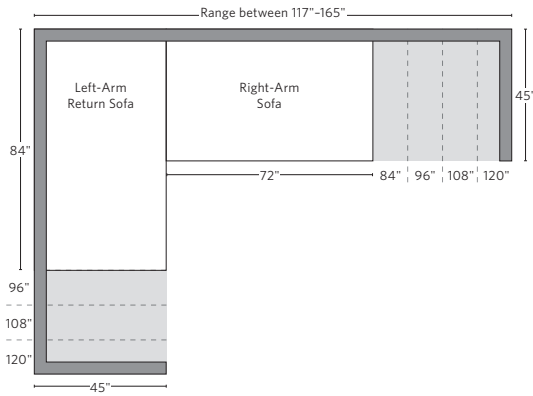

	A	B	C	D	E	F	G	H	I	J	K	L		M	N				O	P	Q	R	S
	OVERALL WIDTH	OVERALL DEPTH	OVERALL HEIGHT	FRAME HEIGHT	SEAT HEIGHT	ARM HEIGHT	FOOT HEIGHT	SEAT HEIGHT (FLOOR TO CUSHION SEAM)	SEAT HEIGHT (FLOOR TO FRAME)	INSIDE SEAT WIDTH	INSIDE SEAT DEPTH W/ LUMBAR PILLOW	INSIDE SEAT DEPTH W/O BACK CUSHION	INSIDE BACK HEIGHT W/ SEAT & BACK CUSHIONS	INSIDE BACK HEIGHT W/ SEAT CUSHION	INSIDE BACK HEIGHT W/O SEAT OR BACK CUSHION	# OF BACK CUSHIONS	# OF SEAT CUSHIONS	ACCENT PILLOWS	ARM HEIGHT W/ SEAT CUSHION	ARM HEIGHT W/O SEAT CUSHION	ARM WIDTH	SLEEPER DEPTH OVERALL	SLEEPER DEPTH INSIDE
CLASSIC RIGHT-ARM CHAISE	41	68	32½	27	19¾	20¾	7½	18¾	12	36	51¾	58¾	13¾	7¾	15	1	1	0	1½	8¾	5	-	-
LUXE LEFT-ARM CHAISE	45	72	32½	27	19¾	20¾	7½	18¾	12	40	55¾	62¾	13¾	7¾	15	1	1	0	1½	8¾	5	-	-
LUXE RIGHT-ARM CHAISE	45	72	32½	27	19¾	20¾	7½	18¾	12	40	55¾	62¾	13¾	7¾	15	1	1	0	1½	8¾	5	-	-
PETITE END-OF-SECTIONAL OTTOMAN	37	37	18½	18½	18½	-	7½	17	12	37	-	-	-	-	-	0	1	-	-	-	-	-	-
CLASSIC END-OF-SECTIONAL OTTOMAN	41	41	18½	18½	18½	-	7½	17	12	41	-	-	-	-	-	0	1	-	-	-	-	-	-
LUXE END-OF-SECTIONAL OTTOMAN	45	45	18½	18½	18½	-	7½	17	12	45	-	-	-	-	-	0	1	-	-	-	-	-	-

Available in left and right-arm configurations.

U-CHAISE SECTIONAL

L-SECTIONAL

Available in left and right-arm configurations.

U-SOFA CHAISE SECTIONAL

Available in left and right-arm configurations.

U-SOFA SECTIONAL

Multiple length options available.