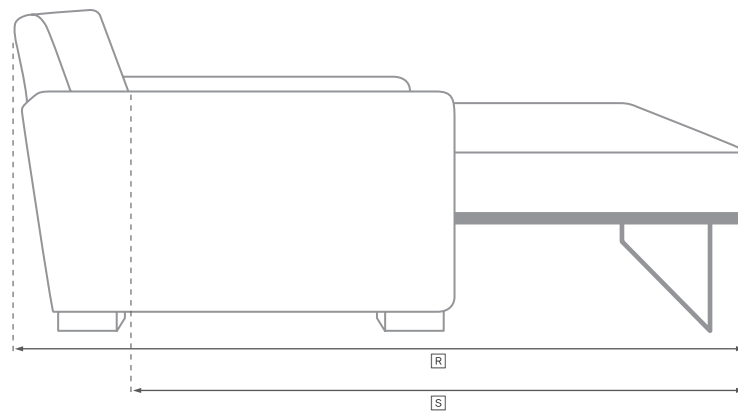

DARIO COLLECTION

All dimensions are given in inches. See the attached "Dimensions Diagram" sheet for more information on the keys used in this chart.

	OVERALL WIDTH A	OVERALL DEPTH B	OVERALL HEIGHT C	FRAME HEIGHT D	SEAT HEIGHT E	ARM HEIGHT F	FOOT HEIGHT G	SEAT HEIGHT (FLOOR TO CUSHION SEAM) H	SEAT HEIGHT (FLOOR TO FRAME) I	INSIDE SEAT WIDTH J	INSIDE SEAT DEPTH W/ BACK CUSHION K	INSIDE SEAT DEPTH W/O BACK CUSHION L	INSIDE BACK HEIGHT W/ SEAT & BACK CUSHIONS M	INSIDE BACK HEIGHT W/ SEAT CUSHION N	NUMBER OF BACK CUSHIONS	NUMBER OF SEAT CUSHIONS	ACCENT PILLOWS	REGULAR ACCENT PILLOWS DIAMETER	LARGER ACCENT PILLOW DIAMETER	ARM HEIGHT W/ SEAT CUSHION O	ARM HEIGHT W/O SEAT CUSHION P	ARM WIDTH Q	SLEEPER DEPTH OVERALL R	SLEEPER DEPTH INSIDE S
7' SOFA	87½	43¾	28¾	28¾	17¼	28¾	1¼	-	17¼	60½	-	25¼	-	-	11½	-	-	-	-	-	11½	13½	-	-
8' SOFA	100	43¾	28¾	28¾	17¼	28¾	1¼	-	17¼	73	-	25¼	-	-	11½	-	-	-	-	-	11½	13½	-	-
9' SOFA	112½	43¾	28¾	28¾	17¼	28¾	1¼	-	17¼	85½	-	25¼	-	-	11½	-	-	-	-	-	11½	13½	-	-
10' SOFA	125	43¾	28¾	28¾	17¼	28¾	1¼	-	17¼	98	-	25¼	-	-	11½	-	-	-	-	-	11½	13½	-	-
LEFT-ARM CHAIR	50	43¾	28¾	28¾	17¼	28¾	1¼	-	17¼	36½	-	25¼	-	-	11½	-	-	-	-	-	11½	13½	-	-
RIGHT-ARM CHAIR	50	43¾	28¾	28¾	17¼	28¾	1¼	-	17¼	36½	-	25¼	-	-	11½	-	-	-	-	-	11½	13½	-	-
ARMLESS CHAIR	50	43¾	28¾	28¾	17¼	-	1¼	-	17¼	50	-	25¼	-	-	11½	-	-	-	-	-	-	-	-	-
CORNER CHAIR	42½	43¾	28¾	28¾	17¼	28¾	1¼	-	17¼	24	-	25¼	-	-	11½	-	-	-	-	-	11½	13½	-	-
CHAIR	46	43¾	28¾	28¾	17¼	28¾	1¼	-	17¼	22	-	25¼	-	-	11½	-	-	-	-	-	11½	13½	-	-
SWIVEL CHAIR	46	43¾	28¾	28¾	17¼	28¾	-	-	17¼	22	-	25¼	-	-	11½	-	-	-	-	-	11½	13½	-	-
OTTOMAN	50	43¾	17	17	17¼	-	1¼	-	17¼	50	-	43¾	-	-	-	-	-	-	-	-	-	-	-	-

UPHOLSTERY DIMENSIONS DIAGRAM

See the "Dimensions Sheet" for the measurements that correspond with the letters below.

RH

MODULAR SOFA

MODULAR SOFA CHAISE

Available in left- and right-arm configurations.

MODULAR L-SECTIONAL

Available in left- and right-arm configurations.

MODULAR U-CHAISE SECTIONAL

MODULAR U-SOFA SECTIONAL