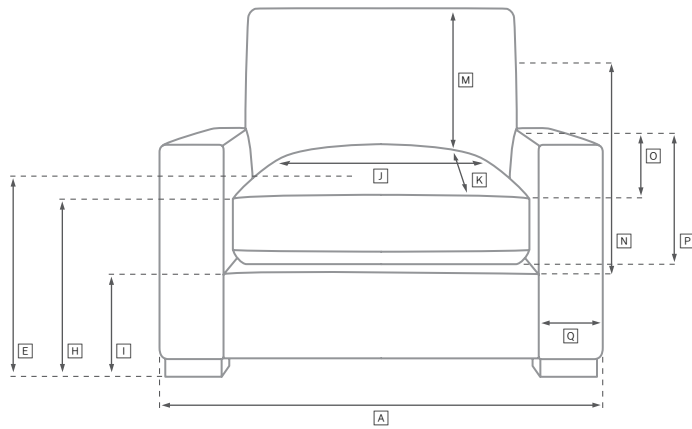

DARIO COLLECTION

All dimensions are given in inches. See the attached "Dimensions Diagram" sheet for more information on the keys used in this chart.

	OVERALL WIDTH A	OVERALL DEPTH B	OVERALL HEIGHT C	FRAME HEIGHT D	SEAT HEIGHT E	ARM HEIGHT F	FOOT HEIGHT G	SEAT HEIGHT (FLOOR TO CUSHION SEAM) H	SEAT HEIGHT (FLOOR TO FRAME) I	INSIDE SEAT WIDTH J	INSIDE SEAT DEPTH W/ BACK CUSHION K	INSIDE SEAT DEPTH W/O BACK CUSHION L	INSIDE BACK HEIGHT W/ SEAT & BACK CUSHIONS M	INSIDE BACK HEIGHT W/ SEAT CUSHION N	NUMBER OF BACK CUSHIONS	NUMBER OF SEAT CUSHIONS	ACCENT PILLOWS	REGULAR ACCENT PILLOWS DIAMETER	LARGER ACCENT PILLOW DIAMETER	ARM HEIGHT W/ SEAT CUSHION O	ARM HEIGHT W/O SEAT CUSHION P	ARM WIDTH Q	SLEEPER DEPTH OVERALL R	SLEEPER DEPTH INSIDE S
7' SOFA	87½	43¾	28¾	28¾	17¼	28¾	1¼	-	17¼	60½	-	25¼	-	-	11½	-	-	-	-	-	11½	13½	-	-
8' SOFA	100	43¾	28¾	28¾	17¼	28¾	1¼	-	17¼	73	-	25¼	-	-	11½	-	-	-	-	-	11½	13½	-	-
9' SOFA	112½	43¾	28¾	28¾	17¼	28¾	1¼	-	17¼	85½	-	25¼	-	-	11½	-	-	-	-	-	11½	13½	-	-
10' SOFA	125	43¾	28¾	28¾	17¼	28¾	1¼	-	17¼	98	-	25¼	-	-	11½	-	-	-	-	-	11½	13½	-	-
LEFT-ARM CHAIR	50	43¾	28¾	28¾	17¼	28¾	1¼	-	17¼	36½	-	25¼	-	-	11½	-	-	-	-	-	11½	13½	-	-
RIGHT-ARM CHAIR	50	43¾	28¾	28¾	17¼	28¾	1¼	-	17¼	36½	-	25¼	-	-	11½	-	-	-	-	-	11½	13½	-	-
ARMLESS CHAIR	50	43¾	28¾	28¾	17¼	-	1¼	-	17¼	50	-	25¼	-	-	11½	-	-	-	-	-	-	-	-	-
CORNER CHAIR	42½	43¾	28¾	28¾	17¼	28¾	1¼	-	17¼	24	-	25¼	-	-	11½	-	-	-	-	-	11½	13½	-	-
CHAIR	46	43¾	28¾	28¾	17¼	28¾	1¼	-	17¼	22	-	25¼	-	-	11½	-	-	-	-	-	11½	13½	-	-
SWIVEL CHAIR	46	43¾	28¾	28¾	17¼	28¾	-	-	17¼	22	-	25¼	-	-	11½	-	-	-	-	-	11½	13½	-	-
OTTOMAN	50	43¾	17	17	17¼	-	1¼	-	17¼	50	-	43¾	-	-	-	-	-	-	-	-	-	-	-	-

UPHOLSTERY DIMENSIONS DIAGRAM

See the "Dimensions Sheet" for the measurements that correspond with the letters below.

RH

MODULAR SOFA

MODULAR SOFA CHAISE

Available in left- and right-arm configurations.

MODULAR L-SECTIONAL