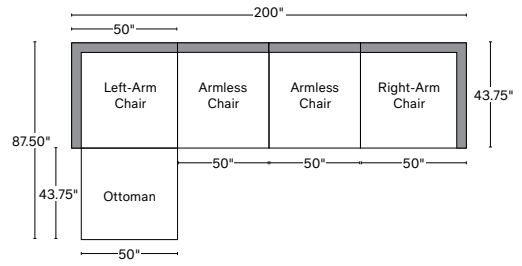

DARIO COLLECTION

All dimensions are given in inches. See the attached "Dimensions Diagram" sheet for more information on the keys used in this chart.

	OVERALL WIDTH A	OVERALL DEPTH B	OVERALL HEIGHT C	FRAME HEIGHT D	SEAT HEIGHT E	ARM HEIGHT F	FOOT HEIGHT G	SEAT HEIGHT (FLOOR TO CUSHION SEAM) H	SEAT HEIGHT (FLOOR TO FRAME) I	INSIDE SEAT WIDTH J	INSIDE SEAT DEPTH W/ BACK CUSHION K	INSIDE SEAT DEPTH W/O BACK CUSHION L	INSIDE BACK HEIGHT W/ SEAT & BACK CUSHIONS M	INSIDE BACK HEIGHT W/ SEAT CUSHION N	NUMBER OF BACK CUSHIONS	NUMBER OF SEAT CUSHIONS	ACCENT PILLOWS	REGULAR ACCENT PILLOWS DIAMETER	LARGER ACCENT PILLOW DIAMETER	ARM HEIGHT W/ SEAT CUSHION O	ARM HEIGHT W/O SEAT CUSHION P	ARM WIDTH Q	SLEEPER DEPTH OVERALL R	SLEEPER DEPTH INSIDE S
7' SOFA	87½	43¾	28¾	28¾	17¼	28¾	1¼	-	17¼	60½	-	25¼	-	-	11½	-	-	-	-	-	11½	13½	-	-
8' SOFA	100	43¾	28¾	28¾	17¼	28¾	1¼	-	17¼	73	-	25¼	-	-	11½	-	-	-	-	-	11½	13½	-	-
9' SOFA	112½	43¾	28¾	28¾	17¼	28¾	1¼	-	17¼	85½	-	25¼	-	-	11½	-	-	-	-	-	11½	13½	-	-
10' SOFA	125	43¾	28¾	28¾	17¼	28¾	1¼	-	17¼	98	-	25¼	-	-	11½	-	-	-	-	-	11½	13½	-	-
LEFT-ARM CHAIR	50	43¾	28¾	28¾	17¼	28¾	1¼	-	17¼	36½	-	25¼	-	-	11½	-	-	-	-	-	11½	13½	-	-
RIGHT-ARM CHAIR	50	43¾	28¾	28¾	17¼	28¾	1¼	-	17¼	36½	-	25¼	-	-	11½	-	-	-	-	-	11½	13½	-	-
ARMLESS CHAIR	50	43¾	28¾	28¾	17¼	-	1¼	-	17¼	50	-	25¼	-	-	11½	-	-	-	-	-	-	-	-	-
CORNER CHAIR	42½	43¾	28¾	28¾	17¼	28¾	1¼	-	17¼	24	-	25¼	-	-	11½	-	-	-	-	-	11½	13½	-	-
CHAIR	46	43¾	28¾	28¾	17¼	28¾	1¼	-	17¼	22	-	25¼	-	-	11½	-	-	-	-	-	11½	13½	-	-
SWIVEL CHAIR	46	43¾	28¾	28¾	17¼	28¾	-	-	17¼	22	-	25¼	-	-	11½	-	-	-	-	-	11½	13½	-	-
OTTOMAN	50	43¾	17	17	17¼	-	1¼	-	17¼	50	-	43¾	-	-	-	-	-	-	-	-	-	-	-	-

UPHOLSTERY DIMENSIONS DIAGRAM

See the "Dimensions Sheet" for the measurements that correspond with the letters below.

RH

MODULAR SOFA

MODULAR SOFA CHAISE

Available in left- and right-arm configurations.

MODULAR L-SECTIONAL