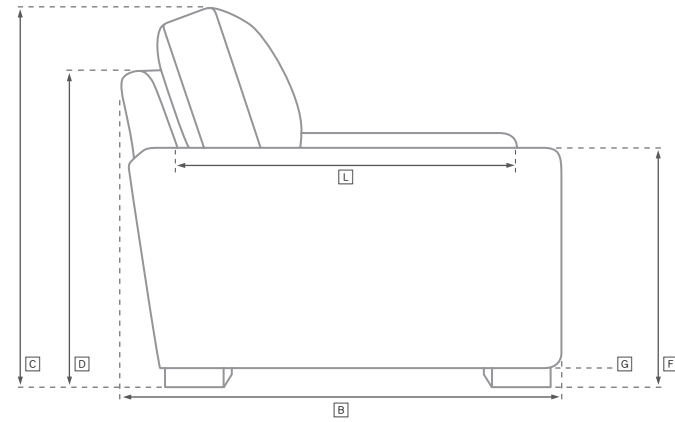

DARIO COLLECTION

All dimensions are given in inches. See the attached "Dimensions Diagram" sheet for more information on the keys used in this chart.

	OVERALL WIDTH A	OVERALL DEPTH B	OVERALL HEIGHT C	FRAME HEIGHT D	SEAT HEIGHT E	ARM HEIGHT F	FOOT HEIGHT G	SEAT HEIGHT (FLOOR TO CUSHION SEAM) H	SEAT HEIGHT (FLOOR TO FRAME) I	INSIDE SEAT WIDTH J	INSIDE SEAT DEPTH W/ BACK CUSHION K	INSIDE SEAT DEPTH W/O BACK CUSHION L	INSIDE BACK HEIGHT W/ SEAT & BACK CUSHIONS M	INSIDE BACK HEIGHT W/ SEAT CUSHION N	NUMBER OF BACK CUSHIONS	NUMBER OF SEAT CUSHIONS	ACCENT PILLOWS	REGULAR ACCENT PILLOWS DIAMETER	LARGER ACCENT PILLOW DIAMETER	ARM HEIGHT W/ SEAT CUSHION O	ARM HEIGHT W/O SEAT CUSHION P	ARM WIDTH Q	SLEEPER DEPTH OVERALL R	SLEEPER DEPTH INSIDE S
7' SOFA	87½	43¾	28¾	28¾	17¼	28¾	1¼	-	17¼	60½	-	25¼	-	-	11½	-	-	-	-	-	11½	13½	-	-
8' SOFA	100	43¾	28¾	28¾	17¼	28¾	1¼	-	17¼	73	-	25¼	-	-	11½	-	-	-	-	-	11½	13½	-	-
9' SOFA	112½	43¾	28¾	28¾	17¼	28¾	1¼	-	17¼	85½	-	25¼	-	-	11½	-	-	-	-	-	11½	13½	-	-
10' SOFA	125	43¾	28¾	28¾	17¼	28¾	1¼	-	17¼	98	-	25¼	-	-	11½	-	-	-	-	-	11½	13½	-	-
LEFT-ARM CHAIR	50	43¾	28¾	28¾	17¼	28¾	1¼	-	17¼	36½	-	25¼	-	-	11½	-	-	-	-	-	11½	13½	-	-
RIGHT-ARM CHAIR	50	43¾	28¾	28¾	17¼	28¾	1¼	-	17¼	36½	-	25¼	-	-	11½	-	-	-	-	-	11½	13½	-	-
ARMLESS CHAIR	50	43¾	28¾	28¾	17¼	-	1¼	-	17¼	50	-	25¼	-	-	11½	-	-	-	-	-	-	-	-	-
CORNER CHAIR	42½	43¾	28¾	28¾	17¼	28¾	1¼	-	17¼	24	-	25¼	-	-	11½	-	-	-	-	-	11½	13½	-	-
CHAIR	46	43¾	28¾	28¾	17¼	28¾	1¼	-	17¼	22	-	25¼	-	-	11½	-	-	-	-	-	11½	13½	-	-
SWIVEL CHAIR	46	43¾	28¾	28¾	17¼	28¾	-	-	17¼	22	-	25¼	-	-	11½	-	-	-	-	-	11½	13½	-	-
OTTOMAN	50	43¾	17	17	17¼	-	1¼	-	17¼	50	-	43¾	-	-	-	-	-	-	-	-	-	-	-	-

UPHOLSTERY DIMENSIONS DIAGRAM

See the "Dimensions Sheet" for the measurements that correspond with the letters below.

RH

MODULAR SOFA

MODULAR SOFA CHAISE

Available in left- and right-arm configurations.

MODULAR L-SECTIONAL

Available in left- and right-arm configurations.

MODULAR U-CHAISE SECTIONAL

MODULAR U-SOFA SECTIONAL