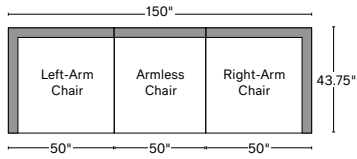

DARIO COLLECTION

All dimensions are given in inches. See the attached "Dimensions Diagram" sheet for more information on the keys used in this chart.

	OVERALL WIDTH A	OVERALL DEPTH B	OVERALL HEIGHT C	FRAME HEIGHT D	SEAT HEIGHT E	ARM HEIGHT F	FOOT HEIGHT G	SEAT HEIGHT (FLOOR TO CUSHION SEAM) H	SEAT HEIGHT (FLOOR TO FRAME) I	INSIDE SEAT WIDTH J	INSIDE SEAT DEPTH W/ BACK CUSHION K	INSIDE SEAT DEPTH W/O BACK CUSHION L	INSIDE BACK HEIGHT W/ SEAT & BACK CUSHIONS M	INSIDE BACK HEIGHT W/ SEAT CUSHION N	NUMBER OF BACK CUSHIONS	NUMBER OF SEAT CUSHIONS	ACCENT PILLOWS	REGULAR ACCENT PILLOWS DIAMETER	LARGER ACCENT PILLOW DIAMETER	ARM HEIGHT W/ SEAT CUSHION O	ARM HEIGHT W/O SEAT CUSHION P	ARM WIDTH Q	SLEEPER DEPTH OVERALL R	SLEEPER DEPTH INSIDE S
7' SOFA	87½	43¾	28¾	28¾	17¼	28¾	1¼	-	17¼	60½	-	25¼	-	-	11½	-	-	-	-	-	11½	13½	-	-
8' SOFA	100	43¾	28¾	28¾	17¼	28¾	1¼	-	17¼	73	-	25¼	-	-	11½	-	-	-	-	-	11½	13½	-	-
9' SOFA	112½	43¾	28¾	28¾	17¼	28¾	1¼	-	17¼	85½	-	25¼	-	-	11½	-	-	-	-	-	11½	13½	-	-
10' SOFA	125	43¾	28¾	28¾	17¼	28¾	1¼	-	17¼	98	-	25¼	-	-	11½	-	-	-	-	-	11½	13½	-	-
LEFT-ARM CHAIR	50	43¾	28¾	28¾	17¼	28¾	1¼	-	17¼	36½	-	25¼	-	-	11½	-	-	-	-	-	11½	13½	-	-
RIGHT-ARM CHAIR	50	43¾	28¾	28¾	17¼	28¾	1¼	-	17¼	36½	-	25¼	-	-	11½	-	-	-	-	-	11½	13½	-	-
ARMLESS CHAIR	50	43¾	28¾	28¾	17¼	-	1¼	-	17¼	50	-	25¼	-	-	11½	-	-	-	-	-	-	-	-	-
CORNER CHAIR	42½	43¾	28¾	28¾	17¼	28¾	1¼	-	17¼	24	-	25¼	-	-	11½	-	-	-	-	-	11½	13½	-	-
CHAIR	46	43¾	28¾	28¾	17¼	28¾	1¼	-	17¼	22	-	25¼	-	-	11½	-	-	-	-	-	11½	13½	-	-
SWIVEL CHAIR	46	43¾	28¾	28¾	17¼	28¾	-	-	17¼	22	-	25¼	-	-	11½	-	-	-	-	-	11½	13½	-	-
OTTOMAN	50	43¾	17	17	17¼	-	1¼	-	17¼	50	-	43¾	-	-	-	-	-	-	-	-	-	-	-	-

UPHOLSTERY DIMENSIONS DIAGRAM

See the "Dimensions Sheet" for the measurements that correspond with the letters below.

RH

MODULAR SOFA

MODULAR SOFA CHAISE

Available in left- and right-arm configurations.

MODULAR L-SECTIONAL

Available in left- and right-arm configurations.

MODULAR U-CHAISE SECTIONAL

MODULAR U-SOFA SECTIONAL