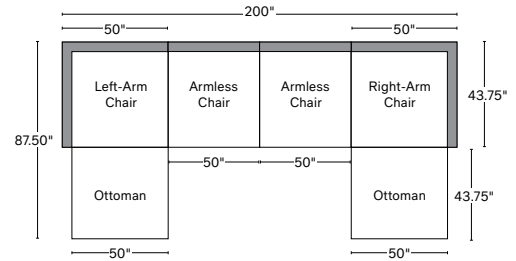

DARIO COLLECTION

All dimensions are given in inches. See the attached "Dimensions Diagram" sheet for more information on the keys used in this chart.

	OVERALL WIDTH A	OVERALL DEPTH B	OVERALL HEIGHT C	FRAME HEIGHT D	SEAT HEIGHT E	ARM HEIGHT F	FOOT HEIGHT G	SEAT HEIGHT (FLOOR TO CUSHION SEAM) H	SEAT HEIGHT (FLOOR TO FRAME) I	INSIDE SEAT WIDTH J	INSIDE SEAT DEPTH W/ BACK CUSHION K	INSIDE SEAT DEPTH W/O BACK CUSHION L	INSIDE BACK HEIGHT W/ SEAT & BACK CUSHIONS M	INSIDE BACK HEIGHT W/ SEAT CUSHION N	NUMBER OF BACK CUSHIONS	NUMBER OF SEAT CUSHIONS	ACCENT PILLOWS	REGULAR ACCENT PILLOWS DIAMETER	LARGER ACCENT PILLOW DIAMETER	ARM HEIGHT W/ SEAT CUSHION O	ARM HEIGHT W/O SEAT CUSHION P	ARM WIDTH Q	SLEEPER DEPTH OVERALL R	SLEEPER DEPTH INSIDE S
7' SOFA	87½	43¾	28¾	28¾	17¼	28¾	1¼	-	17¼	60½	-	25¼	-	-	11½	-	-	-	-	-	11½	13½	-	-
8' SOFA	100	43¾	28¾	28¾	17¼	28¾	1¼	-	17¼	73	-	25¼	-	-	11½	-	-	-	-	-	11½	13½	-	-
9' SOFA	112½	43¾	28¾	28¾	17¼	28¾	1¼	-	17¼	85½	-	25¼	-	-	11½	-	-	-	-	-	11½	13½	-	-
10' SOFA	125	43¾	28¾	28¾	17¼	28¾	1¼	-	17¼	98	-	25¼	-	-	11½	-	-	-	-	-	11½	13½	-	-
LEFT-ARM CHAIR	50	43¾	28¾	28¾	17¼	28¾	1¼	-	17¼	36½	-	25¼	-	-	11½	-	-	-	-	-	11½	13½	-	-
RIGHT-ARM CHAIR	50	43¾	28¾	28¾	17¼	28¾	1¼	-	17¼	36½	-	25¼	-	-	11½	-	-	-	-	-	11½	13½	-	-
ARMLESS CHAIR	50	43¾	28¾	28¾	17¼	-	1¼	-	17¼	50	-	25¼	-	-	11½	-	-	-	-	-	-	-	-	-
CORNER CHAIR	42½	43¾	28¾	28¾	17¼	28¾	1¼	-	17¼	24	-	25¼	-	-	11½	-	-	-	-	-	11½	13½	-	-
CHAIR	46	43¾	28¾	28¾	17¼	28¾	1¼	-	17¼	22	-	25¼	-	-	11½	-	-	-	-	-	11½	13½	-	-
SWIVEL CHAIR	46	43¾	28¾	28¾	17¼	28¾	-	-	17¼	22	-	25¼	-	-	11½	-	-	-	-	-	11½	13½	-	-
OTTOMAN	50	43¾	17	17	17¼	-	1¼	-	17¼	50	-	43¾	-	-	-	-	-	-	-	-	-	-	-	-

UPHOLSTERY DIMENSIONS DIAGRAM

See the "Dimensions Sheet" for the measurements that correspond with the letters below.

RH

MODULAR SOFA

MODULAR SOFA CHAISE

Available in left- and right-arm configurations.

MODULAR L-SECTIONAL

Available in left- and right-arm configurations.

MODULAR U-CHAISE SECTIONAL

MODULAR U-SOFA SECTIONAL