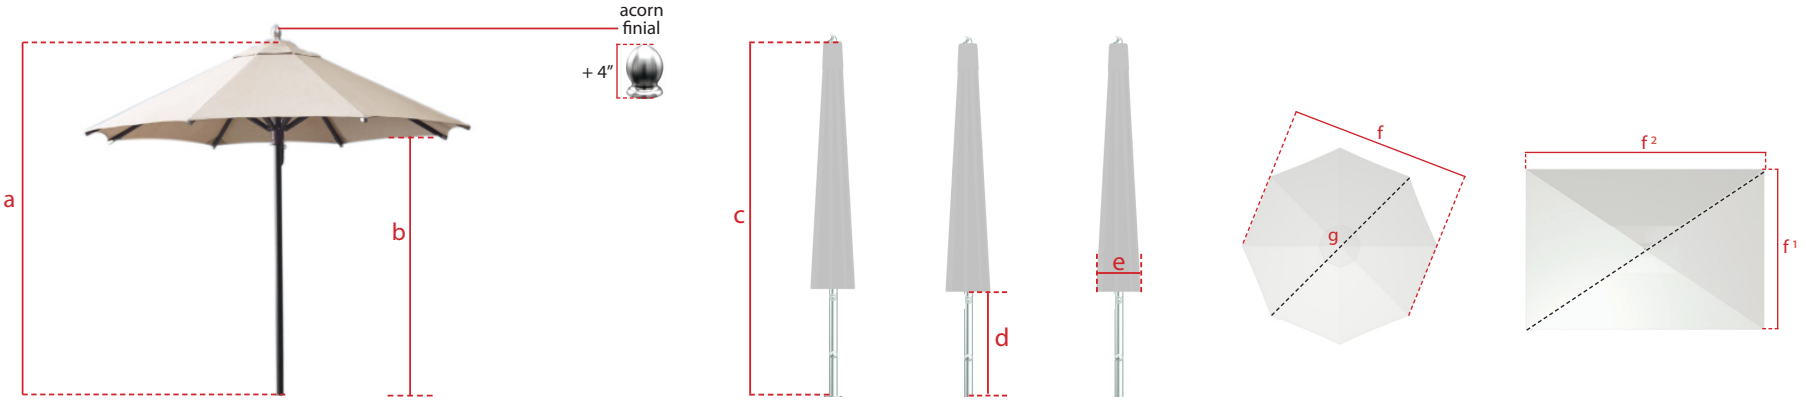

RH PREMIUM ALUMINUM UMBRELLA

			mast height (open position)	canopy clearance	mast height (closed position)	table clearance	closed parasol width	flat to flat (Open Umbrella)	point to point	canopy area coverage
classic	sizes [ft/m]	Pole Diameter	a (in/cm)	b (in/cm)	c (in/cm)	d (in/cm)	e (in/cm)	f (in/cm)	g (in/cm)	ft ²
 rectangle	6' x 10' 1.8m x 3m	2.0"	102/ 258	80.5/204.5	102/258	31/78.5	11.5/28	121.5X70 308X178	140/356	59
 octagon	9.0' / 2.75m	2.0"	98/248	77.5/196	98/248	44/111.5	15.5/38.5	96/244	105/264	53

Dimension Tolerances ± 2"
 Dimensions shown correspond to indicated lift system
 Options are subject to change without notice
 Some options are only available in certain sizes and shapes

2" security base stem height not included