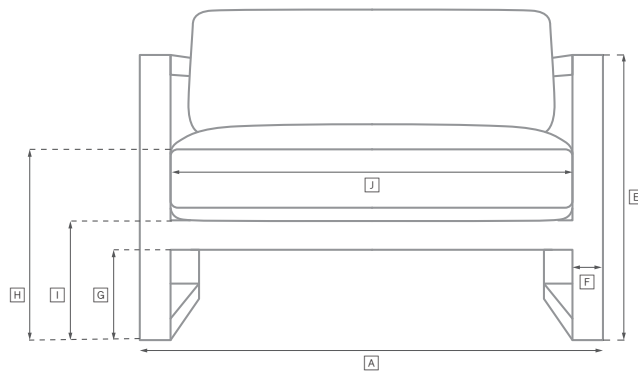

VIGO ALUMINUM SEATING COLLECTION

All dimensions are given in inches. See the attached "Dimensions Diagram" sheet for more information on the keys used in this chart.

	OVERALL WIDTH A	OVERALL DEPTH B	OVERALL HEIGHT W/ CUSHION C	FRAME HEIGHT D	ARM HEIGHT E	ARM WIDTH F	FOOT HEIGHT G	SEAT HEIGHT W/ CUSHION H	SEAT HEIGHT (FLOOR TO FRAME) I	INSIDE SEAT WIDTH J	INSIDE SEAT DEPTH K	NUMBER OF BACK CUSHIONS	NUMBER OF SEAT CUSHIONS	WEIGHT
84" SOFA	84	27½	27¼	27¼	-	-	-	15½	8	79	22	1	1	60
96" SOFA	96	27½	27¼	27¼	-	-	-	15½	8	91	22	1	1	66
LOUNGE CHAIR	31½	27½	27¼	27¼	-	-	-	15½	8	29¼	27½	1	1	28
SWIVEL LOUNGE CHAIR	29¼	31½	27¼	27¼	-	-	-	15½	3½	29¼	27½	1	1	41
CHAISE	80	31½	13	8	-	-	-	13	8	49¼	31½	1	1	56
OTTOMAN	31½	29¼	15½	8	-	-	-	15½	8	29½	29	0	1	21
DINING SIDE CHAIR	21	25¼	30	30	-	-	-	19	16	21	21½	1	1	21

OUTDOOR SEATING DIMENSIONS DIAGRAM

See the "Dimensions Sheet" for the measurements that correspond with the letters below.

OUTDOOR SEATING DIMENSIONS DIAGRAM

See the "Dimensions Sheet" for the measurements that correspond with the letters below.