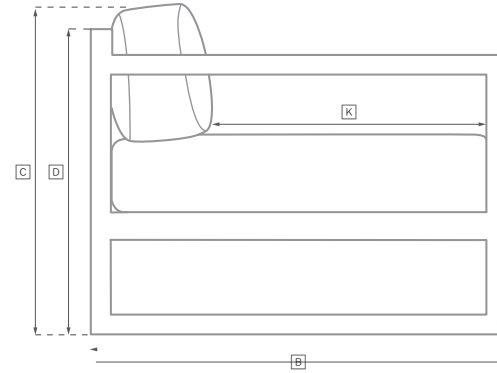

VIGO ALUMINUM SEATING COLLECTION

All dimensions are given in inches. See the attached "Dimensions Diagram" sheet for more information on the keys used in this chart.

	OVERALL WIDTH A	OVERALL DEPTH B	OVERALL HEIGHT W/ CUSHION C	FRAME HEIGHT D	ARM HEIGHT E	ARM WIDTH F	FOOT HEIGHT G	SEAT HEIGHT W/ CUSHION H	SEAT HEIGHT (FLOOR TO FRAME) I	INSIDE SEAT WIDTH J	INSIDE SEAT DEPTH K	NUMBER OF BACK CUSHIONS	NUMBER OF SEAT CUSHIONS	WEIGHT
84" SOFA	84	27½	27¼	27¼	-	-	-	15½	8	79	22	1	1	60
96" SOFA	96	27½	27¼	27¼	-	-	-	15½	8	91	22	1	1	66
LOUNGE CHAIR	31½	27½	27¼	27¼	-	-	-	15½	8	29¼	27½	1	1	28
SWIVEL LOUNGE CHAIR	29¼	31½	27¼	27¼	-	-	-	15½	3½	29¼	27½	1	1	41
CHAISE	80	31½	13	8	-	-	-	13	8	49¼	31½	1	1	56
OTTOMAN	31½	29¼	15½	8	-	-	-	15½	8	29½	29	0	1	21
DINING SIDE CHAIR	21	25¼	30	30	-	-	-	19	16	21	21½	1	1	21

OUTDOOR SEATING DIMENSIONS DIAGRAM

See the "Dimensions Sheet" for the measurements that correspond with the letters below.

OUTDOOR SEATING DIMENSIONS DIAGRAM

See the "Dimensions Sheet" for the measurements that correspond with the letters below.