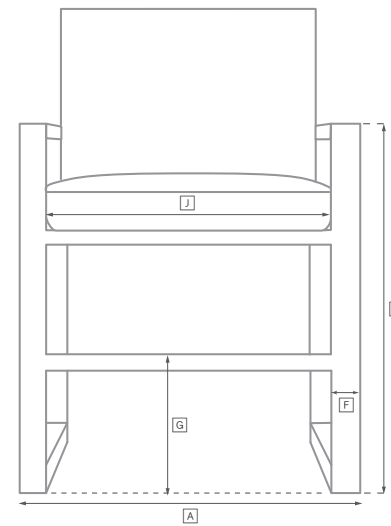

VIGO ALUMINUM SEATING COLLECTION

All dimensions are given in inches. See the attached "Dimensions Diagram" sheet for more information on the keys used in this chart.

	OVERALL WIDTH A	OVERALL DEPTH B	OVERALL HEIGHT W/ CUSHION C	FRAME HEIGHT D	ARM HEIGHT E	ARM WIDTH F	FOOT HEIGHT G	SEAT HEIGHT W/ CUSHION H	SEAT HEIGHT (FLOOR TO FRAME) I	INSIDE SEAT WIDTH J	INSIDE SEAT DEPTH K	NUMBER OF BACK CUSHIONS	NUMBER OF SEAT CUSHIONS	WEIGHT
84" SOFA	84	27½	27¼	27¼	-	-	-	15½	8	79	22	1	1	60
96" SOFA	96	27½	27¼	27¼	-	-	-	15½	8	91	22	1	1	66
LOUNGE CHAIR	31½	27½	27¼	27¼	-	-	-	15½	8	29¼	27½	1	1	28
SWIVEL LOUNGE CHAIR	29¼	31½	27¼	27¼	-	-	-	15½	3½	29¼	27½	1	1	41
CHAISE	80	31½	13	8	-	-	-	13	8	49¼	31½	1	1	56
OTTOMAN	31½	29¼	15½	8	-	-	-	15½	8	29½	29	0	1	21
DINING SIDE CHAIR	21	25¼	30	30	-	-	-	19	16	21	21½	1	1	21

OUTDOOR SEATING DIMENSIONS DIAGRAM

See the "Dimensions Sheet" for the measurements that correspond with the letters below.

OUTDOOR SEATING DIMENSIONS DIAGRAM

See the "Dimensions Sheet" for the measurements that correspond with the letters below.