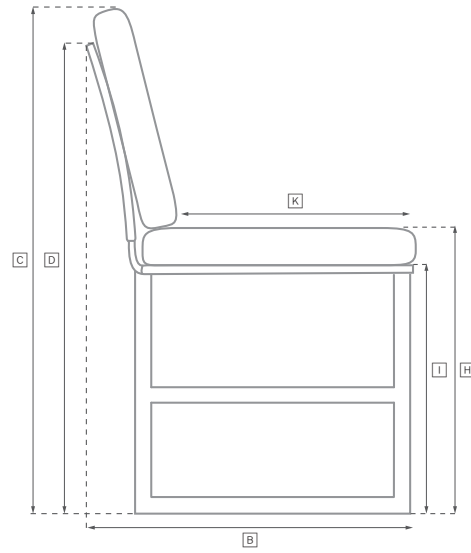

VIGO ALUMINUM SEATING COLLECTION

All dimensions are given in inches. See the attached "Dimensions Diagram" sheet for more information on the keys used in this chart.

	OVERALL WIDTH A	OVERALL DEPTH B	OVERALL HEIGHT W/ CUSHION C	FRAME HEIGHT D	ARM HEIGHT E	ARM WIDTH F	FOOT HEIGHT G	SEAT HEIGHT W/ CUSHION H	SEAT HEIGHT (FLOOR TO FRAME) I	INSIDE SEAT WIDTH J	INSIDE SEAT DEPTH K	NUMBER OF BACK CUSHIONS	NUMBER OF SEAT CUSHIONS	WEIGHT
84" SOFA	84	27½	27¼	27¼	-	-	-	15½	8	79	22	1	1	60
96" SOFA	96	27½	27¼	27¼	-	-	-	15½	8	91	22	1	1	66
LOUNGE CHAIR	31½	27½	27¼	27¼	-	-	-	15½	8	29¼	27½	1	1	28
SWIVEL LOUNGE CHAIR	29¼	31½	27¼	27¼	-	-	-	15½	3½	29¼	27½	1	1	41
CHAISE	80	31½	13	8	-	-	-	13	8	49¼	31½	1	1	56
OTTOMAN	31½	29¼	15½	8	-	-	-	15½	8	29½	29	0	1	21
DINING SIDE CHAIR	21	25¼	30	30	-	-	-	19	16	21	21½	1	1	21

OUTDOOR SEATING DIMENSIONS DIAGRAM

See the "Dimensions Sheet" for the measurements that correspond with the letters below.

OUTDOOR SEATING DIMENSIONS DIAGRAM

See the "Dimensions Sheet" for the measurements that correspond with the letters below.