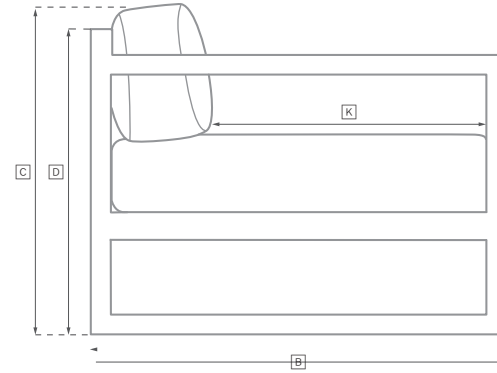

# TRIESTE ALUMINUM SEATING COLLECTION

All dimensions are given in inches. See the attached "Dimensions Diagram" sheet for more information on the keys used in this chart.

	OVERALL WIDTH A	OVERALL DEPTH B	OVERALL HEIGHT W/ CUSHION C	FRAME HEIGHT D	ARM HEIGHT E	ARM WIDTH F	FOOT HEIGHT G	SEAT HEIGHT W/ CUSHION H	SEAT HEIGHT (FLOOR TO FRAME) I	INSIDE SEAT WIDTH J	INSIDE SEAT DEPTH K	NUMBER OF BACK CUSHIONS	NUMBER OF SEAT CUSHIONS	WEIGHT
72" SOFA	72	34	28	24	24	1¼	7	16	7	69½	32¾	2	2	-
84" SOFA	84	34	28	24	24	1¼	7	16	7	81½	32¾	3	3	-
96" SOFA	96	34	28	24	24	1¼	7	16	7	93½	32¾	3	3	-
108" SOFA	108	34	28	24	24	1¼	7	16	7	105½	32¾	3	3	-
LOUNGE CHAIR	30½	31½	28	24	24	1¼	7	16	7	30½	32¾	1	1	-
SWIVEL LOUNGE CHAIR	30½	31½	28	24	24	1¼	7	16	7	30½	32¾	1	1	-
OTTOMAN	28	30½	16	10¼	-	-	¼	16	10¼	28	30½	-	1	-
CHAISE	27½	79½	36	10	-	-	½	13	10	27½	50¾	1	1	-
DINING ARMCHAIR	23	24	31	28	28	1	14½	18¾	15½	21	23	1	1	-

# OUTDOOR SEATING DIMENSIONS DIAGRAM

See the "Dimensions Sheet" for the measurements that correspond with the letters below.

RH