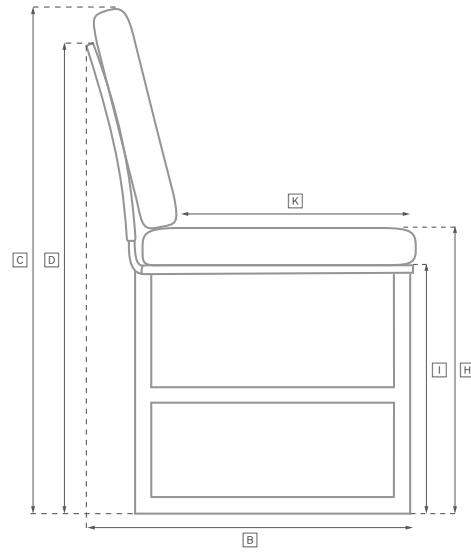

# TRIESTE ALUMINUM SEATING COLLECTION

All dimensions are given in inches. See the attached "Dimensions Diagram" sheet for more information on the keys used in this chart.

	OVERALL WIDTH A	OVERALL DEPTH B	OVERALL HEIGHT W/ CUSHION C	FRAME HEIGHT D	ARM HEIGHT E	ARM WIDTH F	FOOT HEIGHT G	SEAT HEIGHT W/ CUSHION H	SEAT HEIGHT (FLOOR TO FRAME) I	INSIDE SEAT WIDTH J	INSIDE SEAT DEPTH K	NUMBER OF BACK CUSHIONS	NUMBER OF SEAT CUSHIONS	WEIGHT
72" SOFA	72	34	28	24	24	1¼	7	16	7	69½	32¾	2	2	-
84" SOFA	84	34	28	24	24	1¼	7	16	7	81½	32¾	3	3	-
96" SOFA	96	34	28	24	24	1¼	7	16	7	93½	32¾	3	3	-
108" SOFA	108	34	28	24	24	1¼	7	16	7	105½	32¾	3	3	-
LOUNGE CHAIR	30½	31½	28	24	24	1¼	7	16	7	30½	32¾	1	1	-
SWIVEL LOUNGE CHAIR	30½	31½	28	24	24	1¼	7	16	7	30½	32¾	1	1	-
OTTOMAN	28	30½	16	10¼	-	-	¼	16	10¼	28	30½	-	1	-
CHAISE	27½	79½	36	10	-	-	½	13	10	27½	50¾	1	1	-
DINING ARMCHAIR	23	24	31	28	28	1	14½	18¾	15½	21	23	1	1	-

# OUTDOOR SEATING DIMENSIONS DIAGRAM

See the "Dimensions Sheet" for the measurements that correspond with the letters below.

RH