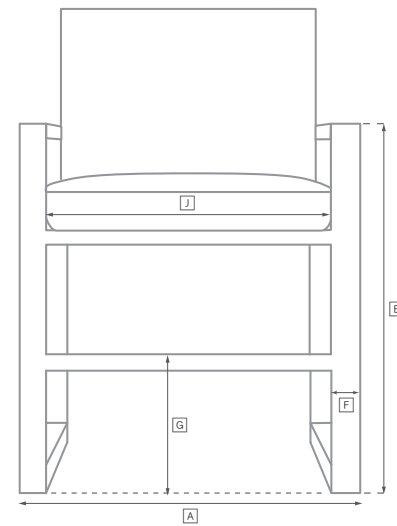

# TRIESTE ALUMINUM SEATING COLLECTION

All dimensions are given in inches. See the attached "Dimensions Diagram" sheet for more information on the keys used in this chart.

	OVERALL WIDTH A	OVERALL DEPTH B	OVERALL HEIGHT W/ CUSHION C	FRAME HEIGHT D	ARM HEIGHT E	ARM WIDTH F	FOOT HEIGHT G	SEAT HEIGHT W/ CUSHION H	SEAT HEIGHT (FLOOR TO FRAME) I	INSIDE SEAT WIDTH J	INSIDE SEAT DEPTH K	NUMBER OF BACK CUSHIONS	NUMBER OF SEAT CUSHIONS	WEIGHT
72" SOFA	72	34	28	24	24	1¼	7	16	7	69½	32¾	2	2	-
84" SOFA	84	34	28	24	24	1¼	7	16	7	81½	32¾	3	3	-
96" SOFA	96	34	28	24	24	1¼	7	16	7	93½	32¾	3	3	-
108" SOFA	108	34	28	24	24	1¼	7	16	7	105½	32¾	3	3	-
LOUNGE CHAIR	30½	31½	28	24	24	1¼	7	16	7	30½	32¾	1	1	-
SWIVEL LOUNGE CHAIR	30½	31½	28	24	24	1¼	7	16	7	30½	32¾	1	1	-
OTTOMAN	28	30½	16	10¼	-	-	¼	16	10¼	28	30½	-	1	-
CHAISE	27½	79½	36	10	-	-	½	13	10	27½	50¾	1	1	-
DINING ARMCHAIR	23	24	31	28	28	1	14½	18¾	15½	21	23	1	1	-

# OUTDOOR SEATING DIMENSIONS DIAGRAM

See the "Dimensions Sheet" for the measurements that correspond with the letters below.

RH