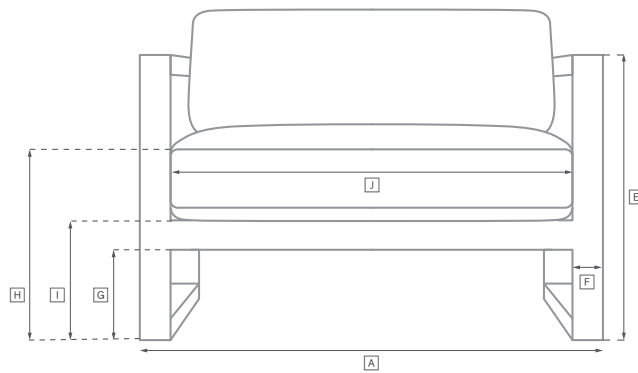

# TRIESTE ALUMINUM SEATING COLLECTION

All dimensions are given in inches. See the attached "Dimensions Diagram" sheet for more information on the keys used in this chart.

	OVERALL WIDTH A	OVERALL DEPTH B	OVERALL HEIGHT W/ CUSHION C	FRAME HEIGHT D	ARM HEIGHT E	ARM WIDTH F	FOOT HEIGHT G	SEAT HEIGHT W/ CUSHION H	SEAT HEIGHT (FLOOR TO FRAME) I	INSIDE SEAT WIDTH J	INSIDE SEAT DEPTH K	NUMBER OF BACK CUSHIONS	NUMBER OF SEAT CUSHIONS	WEIGHT
72" SOFA	72	34	28	24	24	1¼	7	16	7	69½	32¾	2	2	-
84" SOFA	84	34	28	24	24	1¼	7	16	7	81½	32¾	3	3	-
96" SOFA	96	34	28	24	24	1¼	7	16	7	93½	32¾	3	3	-
108" SOFA	108	34	28	24	24	1¼	7	16	7	105½	32¾	3	3	-
LOUNGE CHAIR	30½	31½	28	24	24	1¼	7	16	7	30½	32¾	1	1	-
SWIVEL LOUNGE CHAIR	30½	31½	28	24	24	1¼	7	16	7	30½	32¾	1	1	-
OTTOMAN	28	30½	16	10¼	-	-	¼	16	10¼	28	30½	-	1	-
CHAISE	27½	79½	36	10	-	-	½	13	10	27½	50¾	1	1	-
DINING ARMCHAIR	23	24	31	28	28	1	14½	18¾	15½	21	23	1	1	-

# OUTDOOR SEATING DIMENSIONS DIAGRAM

See the "Dimensions Sheet" for the measurements that correspond with the letters below.

RH