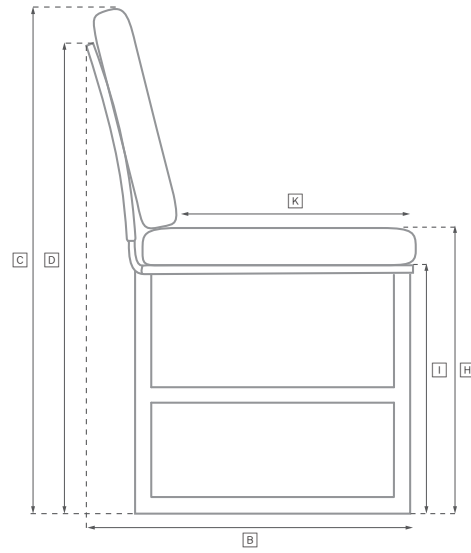

# PALMA TEAK SEATING COLLECTION

All dimensions are given in inches. See the attached "Dimensions Diagram" sheet for more information on the keys used in this chart.

	OVERALL WIDTH A	OVERALL DEPTH B	OVERALL HEIGHT W/ CUSHION C	FRAME HEIGHT D	ARM HEIGHT E	ARM WIDTH F	FOOT HEIGHT G	SEAT HEIGHT W/ CUSHION H	SEAT HEIGHT (FLOOR TO FRAME) I	INSIDE SEAT WIDTH J	INSIDE SEAT DEPTH K	NUMBER OF BACK CUSHIONS	NUMBER OF SEAT CUSHIONS	WEIGHT
72" SOFA	72	36½	27½	23½	23½	2¼	-	16	7¼	69¼	22½	2	1	-
84" SOFA	84	36½	27½	23½	23½	2¼	-	16	7¼	81¼	22½	2	1	-
96" SOFA	96	36½	27½	23½	23½	2¼	-	16	7¼	93¼	22½	2	1	-
108" SOFA	108	36½	27½	23½	23½	2¼	-	16	7¼	105¼	22½	2	1	-
LOUNGE CHAIR	31½	36½	27½	23½	23½	2¼	-	16	7¼	26¼	22½	1	1	-
SWIVEL LOUNGE CHAIR	35¼	36½	27½	23½	23½	2¼	-	16	3½	30½	22½	1	1	-
OTTOMAN	26¼	25¼	16	7	-	-	-	16	7	26¼	25¼	0	1	-
CHAISE	80	29½	17½	8½	-	-	-	13½	8½	51½	25	1	1	-
DINING ARMCHAIR	22	29	29½	27½	27½	1½	-	19	16	18¼	17½	1	1	-

# OUTDOOR SEATING DIMENSIONS DIAGRAM

See the "Dimensions Sheet" for the measurements that correspond with the letters below.

RH