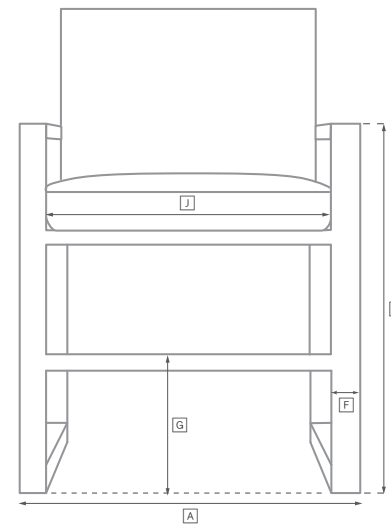

# PALMA TEAK SEATING COLLECTION

All dimensions are given in inches. See the attached "Dimensions Diagram" sheet for more information on the keys used in this chart.

	OVERALL WIDTH A	OVERALL DEPTH B	OVERALL HEIGHT W/ CUSHION C	FRAME HEIGHT D	ARM HEIGHT E	ARM WIDTH F	FOOT HEIGHT G	SEAT HEIGHT W/ CUSHION H	SEAT HEIGHT (FLOOR TO FRAME) I	INSIDE SEAT WIDTH J	INSIDE SEAT DEPTH K	NUMBER OF BACK CUSHIONS	NUMBER OF SEAT CUSHIONS	WEIGHT
72" SOFA	72	36½	27½	23½	23½	2¼	-	16	7¼	69¼	22½	2	1	-
84" SOFA	84	36½	27½	23½	23½	2¼	-	16	7¼	81¼	22½	2	1	-
96" SOFA	96	36½	27½	23½	23½	2¼	-	16	7¼	93¼	22½	2	1	-
108" SOFA	108	36½	27½	23½	23½	2¼	-	16	7¼	105¼	22½	2	1	-
LOUNGE CHAIR	31½	36½	27½	23½	23½	2¼	-	16	7¼	26¼	22½	1	1	-
SWIVEL LOUNGE CHAIR	35¼	36½	27½	23½	23½	2¼	-	16	3½	30½	22½	1	1	-
OTTOMAN	26¼	25¼	16	7	-	-	-	16	7	26¼	25¼	0	1	-
CHAISE	80	29½	17½	8½	-	-	-	13½	8½	51½	25	1	1	-
DINING ARMCHAIR	22	29	29½	27½	27½	1½	-	19	16	18¼	17½	1	1	-

# OUTDOOR SEATING DIMENSIONS DIAGRAM

See the "Dimensions Sheet" for the measurements that correspond with the letters below.

RH