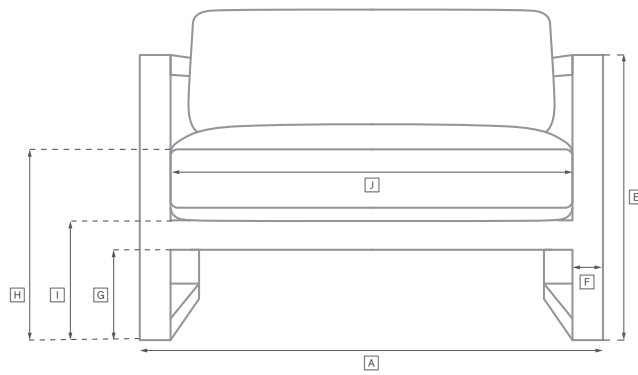

# PALMA TEAK SEATING COLLECTION

All dimensions are given in inches. See the attached "Dimensions Diagram" sheet for more information on the keys used in this chart.

	OVERALL WIDTH A	OVERALL DEPTH B	OVERALL HEIGHT W/ CUSHION C	FRAME HEIGHT D	ARM HEIGHT E	ARM WIDTH F	FOOT HEIGHT G	SEAT HEIGHT W/ CUSHION H	SEAT HEIGHT (FLOOR TO FRAME) I	INSIDE SEAT WIDTH J	INSIDE SEAT DEPTH K	NUMBER OF BACK CUSHIONS	NUMBER OF SEAT CUSHIONS	WEIGHT
72" SOFA	72	36½	27½	23½	23½	2¼	-	16	7¼	69¼	22½	2	1	-
84" SOFA	84	36½	27½	23½	23½	2¼	-	16	7¼	81¼	22½	2	1	-
96" SOFA	96	36½	27½	23½	23½	2¼	-	16	7¼	93¼	22½	2	1	-
108" SOFA	108	36½	27½	23½	23½	2¼	-	16	7¼	105¼	22½	2	1	-
LOUNGE CHAIR	31½	36½	27½	23½	23½	2¼	-	16	7¼	26¼	22½	1	1	-
SWIVEL LOUNGE CHAIR	35¼	36½	27½	23½	23½	2¼	-	16	3½	30½	22½	1	1	-
OTTOMAN	26¼	25¼	16	7	-	-	-	16	7	26¼	25¼	0	1	-
CHAISE	80	29½	17½	8½	-	-	-	13½	8½	51½	25	1	1	-
DINING ARMCHAIR	22	29	29½	27½	27½	1½	-	19	16	18¼	17½	1	1	-

# OUTDOOR SEATING DIMENSIONS DIAGRAM

See the "Dimensions Sheet" for the measurements that correspond with the letters below.

RH