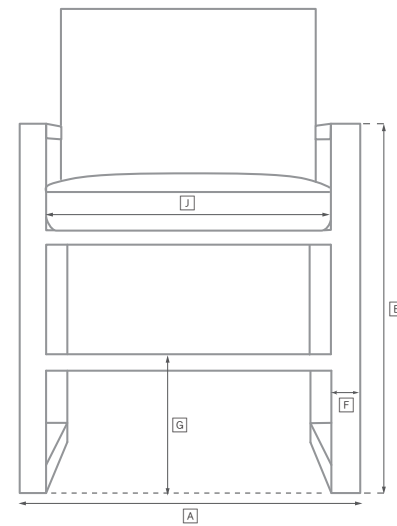

PALMA ALUMINUM SEATING COLLECTION

All dimensions are given in inches. See the attached "Dimensions Diagram" sheet for more information on the keys used in this chart.

	OVERALL WIDTH A	OVERALL DEPTH B	OVERALL HEIGHT W/ CUSHION C	FRAME HEIGHT D	ARM HEIGHT E	ARM WIDTH F	FOOT HEIGHT G	SEAT HEIGHT W/ CUSHION H	SEAT HEIGHT (FLOOR TO FRAME) I	INSIDE SEAT WIDTH J	INSIDE SEAT DEPTH K	NUMBER OF BACK CUSHIONS	NUMBER OF SEAT CUSHIONS	WEIGHT
72" SOFA	72	36½	27½	23½	23½	2¼	-	16	7¼	69¼	22½	2	1	57
84" SOFA	84	36½	27½	23½	23½	2¼	-	16	7¼	81¼	22½	2	1	64
96" SOFA	96	36½	27½	23½	23½	2¼	-	16	7¼	93¼	22½	2	1	72
108" SOFA	108	36½	27½	23½	23½	2¼	-	16	7¼	105¼	22½	2	1	77
LOUNGE CHAIR	31½	36½	27½	23½	23½	2¼	-	16	7¼	26¼	22½	1	1	32
SWIVEL LOUNGE CHAIR	35¼	36½	27½	23½	23½	2¼	-	16	3½	30½	22½	1	1	50
OTTOMAN	26¼	25¼	16	7	-	-	-	16	7	26¼	25¼	0	1	13
CHAISE	80	29½	17½	8½	-	-	-	13½	8½	51½	25	1	1	52
DINING ARMCHAIR	22	29	29½	27½	27½	1½	-	19	16	18¼	17½	1	1	16

OUTDOOR SEATING DIMENSIONS DIAGRAM

See the "Dimensions Sheet" for the measurements that correspond with the letters below.

RH

OUTDOOR SEATING DIMENSIONS DIAGRAM

See the "Dimensions Sheet" for the measurements that correspond with the letters below.