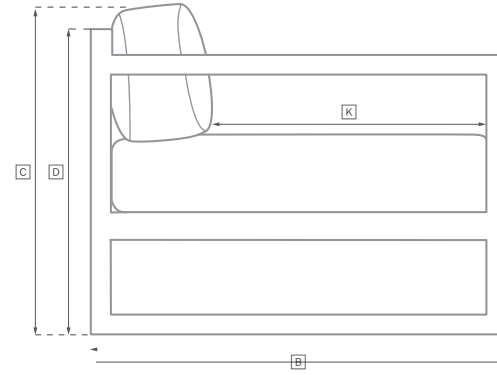

PALMA ALUMINUM SEATING COLLECTION

All dimensions are given in inches. See the attached "Dimensions Diagram" sheet for more information on the keys used in this chart.

	OVERALL WIDTH A	OVERALL DEPTH B	OVERALL HEIGHT W/ CUSHION C	FRAME HEIGHT D	ARM HEIGHT E	ARM WIDTH F	FOOT HEIGHT G	SEAT HEIGHT W/ CUSHION H	SEAT HEIGHT (FLOOR TO FRAME) I	INSIDE SEAT WIDTH J	INSIDE SEAT DEPTH K	NUMBER OF BACK CUSHIONS	NUMBER OF SEAT CUSHIONS	WEIGHT
72" SOFA	72	36½	27½	23½	23½	2¼	-	16	7¼	69¼	22½	2	1	57
84" SOFA	84	36½	27½	23½	23½	2¼	-	16	7¼	81¼	22½	2	1	64
96" SOFA	96	36½	27½	23½	23½	2¼	-	16	7¼	93¼	22½	2	1	72
108" SOFA	108	36½	27½	23½	23½	2¼	-	16	7¼	105¼	22½	2	1	77
LOUNGE CHAIR	31½	36½	27½	23½	23½	2¼	-	16	7¼	26¼	22½	1	1	32
SWIVEL LOUNGE CHAIR	35¼	36½	27½	23½	23½	2¼	-	16	3½	30½	22½	1	1	50
OTTOMAN	26¼	25¼	16	7	-	-	-	16	7	26¼	25¼	0	1	13
CHAISE	80	29½	17½	8½	-	-	-	13½	8½	51½	25	1	1	52
DINING ARMCHAIR	22	29	29½	27½	27½	1½	-	19	16	18¼	17½	1	1	16

OUTDOOR SEATING DIMENSIONS DIAGRAM

See the "Dimensions Sheet" for the measurements that correspond with the letters below.

RH

OUTDOOR SEATING DIMENSIONS DIAGRAM

See the "Dimensions Sheet" for the measurements that correspond with the letters below.