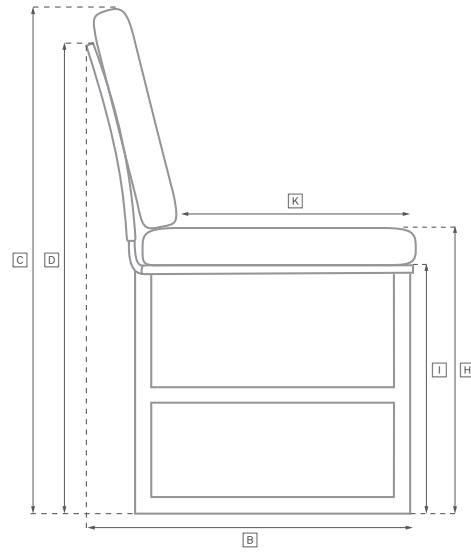

PALMA ALUMINUM SEATING COLLECTION

All dimensions are given in inches. See the attached "Dimensions Diagram" sheet for more information on the keys used in this chart.

	OVERALL WIDTH A	OVERALL DEPTH B	OVERALL HEIGHT W/ CUSHION C	FRAME HEIGHT D	ARM HEIGHT E	ARM WIDTH F	FOOT HEIGHT G	SEAT HEIGHT W/ CUSHION H	SEAT HEIGHT (FLOOR TO FRAME) I	INSIDE SEAT WIDTH J	INSIDE SEAT DEPTH K	NUMBER OF BACK CUSHIONS	NUMBER OF SEAT CUSHIONS	WEIGHT
72" SOFA	72	36½	27½	23½	23½	2¼	-	16	7¼	69¼	22½	2	1	57
84" SOFA	84	36½	27½	23½	23½	2¼	-	16	7¼	81¼	22½	2	1	64
96" SOFA	96	36½	27½	23½	23½	2¼	-	16	7¼	93¼	22½	2	1	72
108" SOFA	108	36½	27½	23½	23½	2¼	-	16	7¼	105¼	22½	2	1	77
LOUNGE CHAIR	31½	36½	27½	23½	23½	2¼	-	16	7¼	26¼	22½	1	1	32
SWIVEL LOUNGE CHAIR	35¼	36½	27½	23½	23½	2¼	-	16	3½	30½	22½	1	1	50
OTTOMAN	26¼	25¼	16	7	-	-	-	16	7	26¼	25¼	0	1	13
CHAISE	80	29½	17½	8½	-	-	-	13½	8½	51½	25	1	1	52
DINING ARMCHAIR	22	29	29½	27½	27½	1½	-	19	16	18¼	17½	1	1	16

OUTDOOR SEATING DIMENSIONS DIAGRAM

See the "Dimensions Sheet" for the measurements that correspond with the letters below.

RH

OUTDOOR SEATING DIMENSIONS DIAGRAM

See the "Dimensions Sheet" for the measurements that correspond with the letters below.