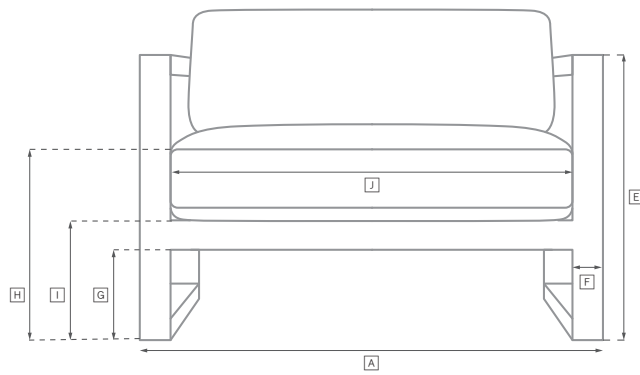

PALMA ALUMINUM SEATING COLLECTION

All dimensions are given in inches. See the attached "Dimensions Diagram" sheet for more information on the keys used in this chart.

	OVERALL WIDTH A	OVERALL DEPTH B	OVERALL HEIGHT W/ CUSHION C	FRAME HEIGHT D	ARM HEIGHT E	ARM WIDTH F	FOOT HEIGHT G	SEAT HEIGHT W/ CUSHION H	SEAT HEIGHT (FLOOR TO FRAME) I	INSIDE SEAT WIDTH J	INSIDE SEAT DEPTH K	NUMBER OF BACK CUSHIONS	NUMBER OF SEAT CUSHIONS	WEIGHT
72" SOFA	72	36½	27½	23½	23½	2¼	-	16	7¼	69¼	22½	2	1	57
84" SOFA	84	36½	27½	23½	23½	2¼	-	16	7¼	81¼	22½	2	1	64
96" SOFA	96	36½	27½	23½	23½	2¼	-	16	7¼	93¼	22½	2	1	72
108" SOFA	108	36½	27½	23½	23½	2¼	-	16	7¼	105¼	22½	2	1	77
LOUNGE CHAIR	31½	36½	27½	23½	23½	2¼	-	16	7¼	26¼	22½	1	1	32
SWIVEL LOUNGE CHAIR	35¼	36½	27½	23½	23½	2¼	-	16	3½	30½	22½	1	1	50
OTTOMAN	26¼	25¼	16	7	-	-	-	16	7	26¼	25¼	0	1	13
CHAISE	80	29½	17½	8½	-	-	-	13½	8½	51½	25	1	1	52
DINING ARMCHAIR	22	29	29½	27½	27½	1½	-	19	16	18¼	17½	1	1	16

OUTDOOR SEATING DIMENSIONS DIAGRAM

See the "Dimensions Sheet" for the measurements that correspond with the letters below.

RH

OUTDOOR SEATING DIMENSIONS DIAGRAM

See the "Dimensions Sheet" for the measurements that correspond with the letters below.