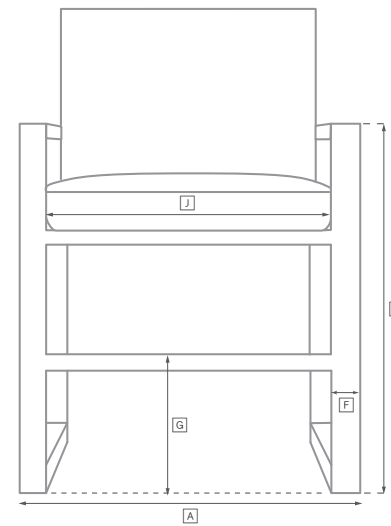

# MARO TEAK SEATING COLLECTION

All dimensions are given in inches. See the attached "Dimensions Diagram" sheet for more information on the keys used in this chart.

RH

	OVERALL WIDTH A	OVERALL DEPTH B	OVERALL HEIGHT W/ CUSHION C	FRAME HEIGHT D	ARM HEIGHT E	ARM WIDTH F	FOOT HEIGHT G	SEAT HEIGHT W/ CUSHION H	SEAT HEIGHT (FLOOR TO FRAME) I	INSIDE SEAT WIDTH J	INSIDE SEAT DEPTH K	NUMBER OF BACK CUSHIONS	NUMBER OF SEAT CUSHIONS	WEIGHT
72" SOFA	72	34	29¾	23	23	1½	-	14¾	9¾	69	21¼	2	1	67
84" SOFA	84	34	29¾	23	23	1½	-	14¾	9¾	81	21¼	2	1	75
96" SOFA	96	34	29¾	23	23	1½	-	14¾	9¾	93	21¼	2	1	83
108" SOFA	108	34	29¾	23	23	1½	-	14¾	9¾	105	21¼	2	1	95
LOUNGE CHAIR	31	34	29¾	23	23	1½	-	14¾	9¾	28	21¼	1	1	28
SWIVEL LOUNGE CHAIR	31	34	29¾	23	23	1½	-	14¾	4¾	28	21¼	1	1	33
CHAISE	80	29	14¾	9¾	-	-	-	14¾	9¾	45½	26½	1	1	46
OTTOMAN	31	24	14¾	9¾	-	-	-	14¾	9¾	31	24	-	1	17
DINING SIDE CHAIR	20	23	33	28	-	-	-	19	17	16¾	16¾	1	1	16
DINING ARMCHAIR	23	23	33	28	23	1½	-	19	17	20	16¾	1	1	17

# OUTDOOR SEATING DIMENSIONS DIAGRAM

See the "Dimensions Sheet" for the measurements that correspond with the letters below.

# OUTDOOR SEATING DIMENSIONS DIAGRAM

See the "Dimensions Sheet" for the measurements that correspond with the letters below.

RH