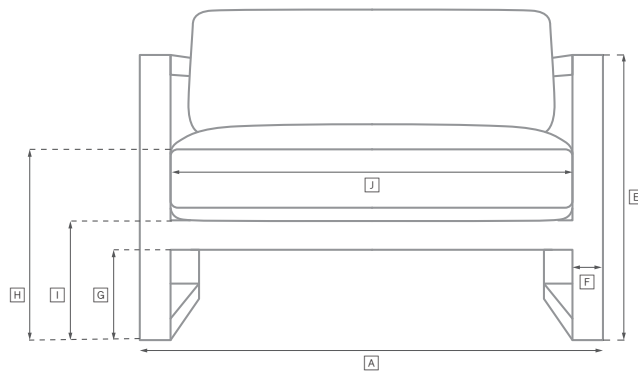

# MARO TEAK SEATING COLLECTION

All dimensions are given in inches. See the attached "Dimensions Diagram" sheet for more information on the keys used in this chart.

RH

	OVERALL WIDTH A	OVERALL DEPTH B	OVERALL HEIGHT W/ CUSHION C	FRAME HEIGHT D	ARM HEIGHT E	ARM WIDTH F	FOOT HEIGHT G	SEAT HEIGHT W/ CUSHION H	SEAT HEIGHT (FLOOR TO FRAME) I	INSIDE SEAT WIDTH J	INSIDE SEAT DEPTH K	NUMBER OF BACK CUSHIONS	NUMBER OF SEAT CUSHIONS	WEIGHT
72" SOFA	72	34	29¾	23	23	1½	-	14¾	9¾	69	21¼	2	1	67
84" SOFA	84	34	29¾	23	23	1½	-	14¾	9¾	81	21¼	2	1	75
96" SOFA	96	34	29¾	23	23	1½	-	14¾	9¾	93	21¼	2	1	83
108" SOFA	108	34	29¾	23	23	1½	-	14¾	9¾	105	21¼	2	1	95
LOUNGE CHAIR	31	34	29¾	23	23	1½	-	14¾	9¾	28	21¼	1	1	28
SWIVEL LOUNGE CHAIR	31	34	29¾	23	23	1½	-	14¾	4¾	28	21¼	1	1	33
CHAISE	80	29	14¾	9¾	-	-	-	14¾	9¾	45½	26½	1	1	46
OTTOMAN	31	24	14¾	9¾	-	-	-	14¾	9¾	31	24	-	1	17
DINING SIDE CHAIR	20	23	33	28	-	-	-	19	17	16¾	16¾	1	1	16
DINING ARMCHAIR	23	23	33	28	23	1½	-	19	17	20	16¾	1	1	17

# OUTDOOR SEATING DIMENSIONS DIAGRAM

See the "Dimensions Sheet" for the measurements that correspond with the letters below.

# OUTDOOR SEATING DIMENSIONS DIAGRAM

See the "Dimensions Sheet" for the measurements that correspond with the letters below.

RH