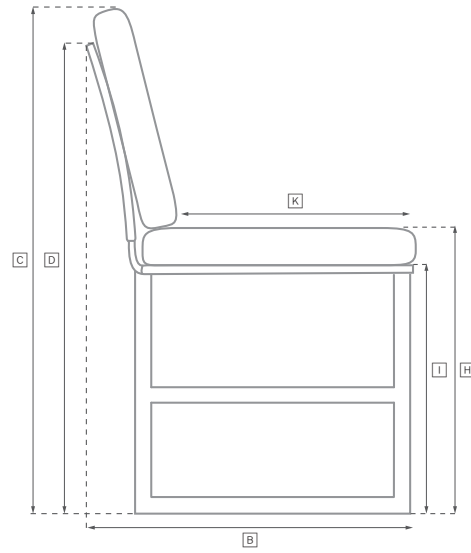

# MARO TEAK SEATING COLLECTION

All dimensions are given in inches. See the attached "Dimensions Diagram" sheet for more information on the keys used in this chart.

RH

	OVERALL WIDTH A	OVERALL DEPTH B	OVERALL HEIGHT W/ CUSHION C	FRAME HEIGHT D	ARM HEIGHT E	ARM WIDTH F	FOOT HEIGHT G	SEAT HEIGHT W/ CUSHION H	SEAT HEIGHT (FLOOR TO FRAME) I	INSIDE SEAT WIDTH J	INSIDE SEAT DEPTH K	NUMBER OF BACK CUSHIONS	NUMBER OF SEAT CUSHIONS	WEIGHT
72" SOFA	72	34	29¾	23	23	1½	-	14¾	9¾	69	21¼	2	1	67
84" SOFA	84	34	29¾	23	23	1½	-	14¾	9¾	81	21¼	2	1	75
96" SOFA	96	34	29¾	23	23	1½	-	14¾	9¾	93	21¼	2	1	83
108" SOFA	108	34	29¾	23	23	1½	-	14¾	9¾	105	21¼	2	1	95
LOUNGE CHAIR	31	34	29¾	23	23	1½	-	14¾	9¾	28	21¼	1	1	28
SWIVEL LOUNGE CHAIR	31	34	29¾	23	23	1½	-	14¾	4¾	28	21¼	1	1	33
CHAISE	80	29	14¾	9¾	-	-	-	14¾	9¾	45½	26½	1	1	46
OTTOMAN	31	24	14¾	9¾	-	-	-	14¾	9¾	31	24	-	1	17
DINING SIDE CHAIR	20	23	33	28	-	-	-	19	17	16¾	16¾	1	1	16
DINING ARMCHAIR	23	23	33	28	23	1½	-	19	17	20	16¾	1	1	17

# OUTDOOR SEATING DIMENSIONS DIAGRAM

See the "Dimensions Sheet" for the measurements that correspond with the letters below.

# OUTDOOR SEATING DIMENSIONS DIAGRAM

See the "Dimensions Sheet" for the measurements that correspond with the letters below.

RH