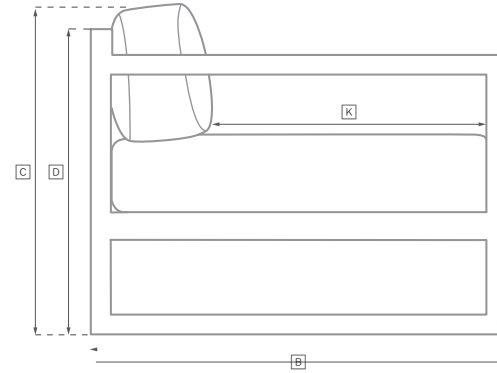

# MARO TEAK SEATING COLLECTION

All dimensions are given in inches. See the attached "Dimensions Diagram" sheet for more information on the keys used in this chart.

RH

	OVERALL WIDTH A	OVERALL DEPTH B	OVERALL HEIGHT W/ CUSHION C	FRAME HEIGHT D	ARM HEIGHT E	ARM WIDTH F	FOOT HEIGHT G	SEAT HEIGHT W/ CUSHION H	SEAT HEIGHT (FLOOR TO FRAME) I	INSIDE SEAT WIDTH J	INSIDE SEAT DEPTH K	NUMBER OF BACK CUSHIONS	NUMBER OF SEAT CUSHIONS	WEIGHT
72" SOFA	72	34	29¾	23	23	1½	-	14¾	9¾	69	21¼	2	1	67
84" SOFA	84	34	29¾	23	23	1½	-	14¾	9¾	81	21¼	2	1	75
96" SOFA	96	34	29¾	23	23	1½	-	14¾	9¾	93	21¼	2	1	83
108" SOFA	108	34	29¾	23	23	1½	-	14¾	9¾	105	21¼	2	1	95
LOUNGE CHAIR	31	34	29¾	23	23	1½	-	14¾	9¾	28	21¼	1	1	28
SWIVEL LOUNGE CHAIR	31	34	29¾	23	23	1½	-	14¾	4¾	28	21¼	1	1	33
CHAISE	80	29	14¾	9¾	-	-	-	14¾	9¾	45½	26½	1	1	46
OTTOMAN	31	24	14¾	9¾	-	-	-	14¾	9¾	31	24	-	1	17
DINING SIDE CHAIR	20	23	33	28	-	-	-	19	17	16¾	16¾	1	1	16
DINING ARMCHAIR	23	23	33	28	23	1½	-	19	17	20	16¾	1	1	17

# OUTDOOR SEATING DIMENSIONS DIAGRAM

See the "Dimensions Sheet" for the measurements that correspond with the letters below.

# OUTDOOR SEATING DIMENSIONS DIAGRAM

See the "Dimensions Sheet" for the measurements that correspond with the letters below.

RH