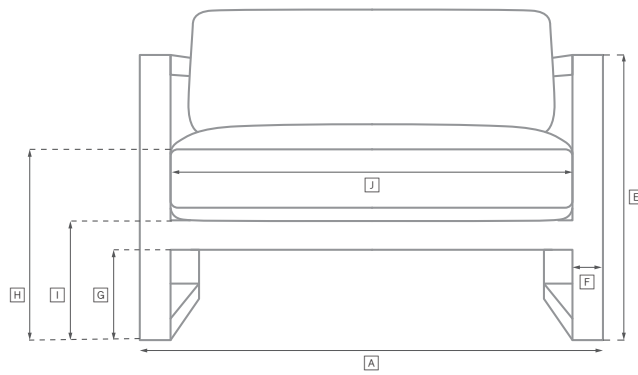

MARO ALUMINUM SEATING COLLECTION

All dimensions are given in inches. See the attached "Dimensions Diagram" sheet for more information on the keys used in this chart.

	OVERALL WIDTH A	OVERALL DEPTH B	OVERALL HEIGHT W/ CUSHION C	FRAME HEIGHT D	ARM HEIGHT E	ARM WIDTH F	FOOT HEIGHT G	SEAT HEIGHT W/ CUSHION H	SEAT HEIGHT (FLOOR TO FRAME) I	INSIDE SEAT WIDTH J	INSIDE SEAT DEPTH K	NUMBER OF BACK CUSHIONS	NUMBER OF SEAT CUSHIONS	WEIGHT
72" SOFA	72	34	29¾	23	23	1½	-	14¾	9¾	69	21¼	2	1	-
84" SOFA	84	34	29¾	23	23	1½	-	14¾	9¾	81	21¼	2	1	-
96" SOFA	96	34	29¾	23	23	1½	-	14¾	9¾	93	21¼	2	1	-
108" SOFA	108	34	29¾	23	23	1½	-	14¾	9¾	105	21¼	2	1	-
LOUNGE CHAIR	31	34	29¾	23	23	1½	-	14¾	9¾	28	21¼	1	1	-
SWIVEL LOUNGE CHAIR	31	34	29¾	23	23	1½	-	14¾	4¾	28	21¼	1	1	-
CHAISE	80	29	14¾	9¾	-	-	-	14¾	9¾	45½	26½	1	1	-
OTTOMAN	31	24	14¾	9¾	-	-	-	14¾	9¾	31	24	-	1	-
DINING SIDE CHAIR	20	23	33	28	-	-	-	19	17	16¾	16¾	1	1	-
DINING ARMCHAIR	23	23	33	28	23	1½	-	19	17	20	16¾	1	1	-

OUTDOOR SEATING DIMENSIONS DIAGRAM

See the "Dimensions Sheet" for the measurements that correspond with the letters below.

RH

OUTDOOR SEATING DIMENSIONS DIAGRAM

See the "Dimensions Sheet" for the measurements that correspond with the letters below.