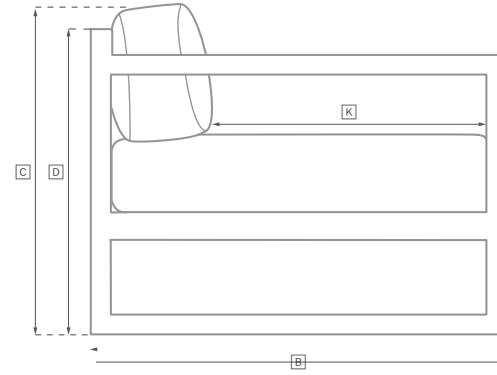

MARO ALUMINUM SEATING COLLECTION

All dimensions are given in inches. See the attached "Dimensions Diagram" sheet for more information on the keys used in this chart.

	OVERALL WIDTH A	OVERALL DEPTH B	OVERALL HEIGHT W/ CUSHION C	FRAME HEIGHT D	ARM HEIGHT E	ARM WIDTH F	FOOT HEIGHT G	SEAT HEIGHT W/ CUSHION H	SEAT HEIGHT (FLOOR TO FRAME) I	INSIDE SEAT WIDTH J	INSIDE SEAT DEPTH K	NUMBER OF BACK CUSHIONS	NUMBER OF SEAT CUSHIONS	WEIGHT
72" SOFA	72	34	29¾	23	23	1½	-	14¾	9¾	69	21¼	2	1	-
84" SOFA	84	34	29¾	23	23	1½	-	14¾	9¾	81	21¼	2	1	-
96" SOFA	96	34	29¾	23	23	1½	-	14¾	9¾	93	21¼	2	1	-
108" SOFA	108	34	29¾	23	23	1½	-	14¾	9¾	105	21¼	2	1	-
LOUNGE CHAIR	31	34	29¾	23	23	1½	-	14¾	9¾	28	21¼	1	1	-
SWIVEL LOUNGE CHAIR	31	34	29¾	23	23	1½	-	14¾	4¾	28	21¼	1	1	-
CHAISE	80	29	14¾	9¾	-	-	-	14¾	9¾	45½	26½	1	1	-
OTTOMAN	31	24	14¾	9¾	-	-	-	14¾	9¾	31	24	-	1	-
DINING SIDE CHAIR	20	23	33	28	-	-	-	19	17	16¾	16¾	1	1	-
DINING ARMCHAIR	23	23	33	28	23	1½	-	19	17	20	16¾	1	1	-

OUTDOOR SEATING DIMENSIONS DIAGRAM

See the "Dimensions Sheet" for the measurements that correspond with the letters below.

RH

OUTDOOR SEATING DIMENSIONS DIAGRAM

See the "Dimensions Sheet" for the measurements that correspond with the letters below.