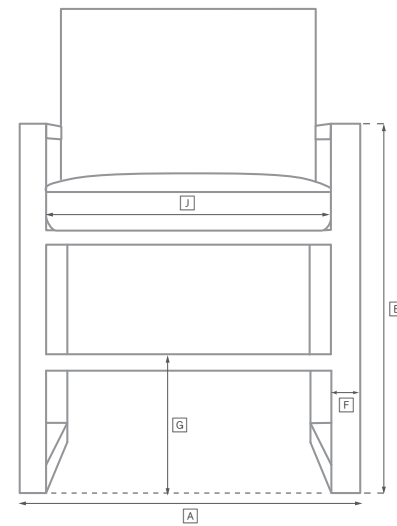

MARO ALUMINUM SEATING COLLECTION

All dimensions are given in inches. See the attached "Dimensions Diagram" sheet for more information on the keys used in this chart.

	OVERALL WIDTH A	OVERALL DEPTH B	OVERALL HEIGHT W/ CUSHION C	FRAME HEIGHT D	ARM HEIGHT E	ARM WIDTH F	FOOT HEIGHT G	SEAT HEIGHT W/ CUSHION H	SEAT HEIGHT (FLOOR TO FRAME) I	INSIDE SEAT WIDTH J	INSIDE SEAT DEPTH K	NUMBER OF BACK CUSHIONS	NUMBER OF SEAT CUSHIONS	WEIGHT
72" SOFA	72	34	29¾	23	23	1½	-	14¾	9¾	69	21¼	2	1	-
84" SOFA	84	34	29¾	23	23	1½	-	14¾	9¾	81	21¼	2	1	-
96" SOFA	96	34	29¾	23	23	1½	-	14¾	9¾	93	21¼	2	1	-
108" SOFA	108	34	29¾	23	23	1½	-	14¾	9¾	105	21¼	2	1	-
LOUNGE CHAIR	31	34	29¾	23	23	1½	-	14¾	9¾	28	21¼	1	1	-
SWIVEL LOUNGE CHAIR	31	34	29¾	23	23	1½	-	14¾	4¾	28	21¼	1	1	-
CHAISE	80	29	14¾	9¾	-	-	-	14¾	9¾	45½	26½	1	1	-
OTTOMAN	31	24	14¾	9¾	-	-	-	14¾	9¾	31	24	-	1	-
DINING SIDE CHAIR	20	23	33	28	-	-	-	19	17	16¾	16¾	1	1	-
DINING ARMCHAIR	23	23	33	28	23	1½	-	19	17	20	16¾	1	1	-

OUTDOOR SEATING DIMENSIONS DIAGRAM

See the "Dimensions Sheet" for the measurements that correspond with the letters below.

RH

OUTDOOR SEATING DIMENSIONS DIAGRAM

See the "Dimensions Sheet" for the measurements that correspond with the letters below.