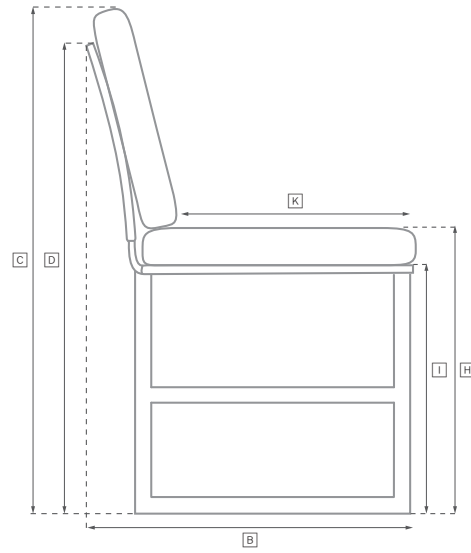

MARO ALUMINUM SEATING COLLECTION

All dimensions are given in inches. See the attached "Dimensions Diagram" sheet for more information on the keys used in this chart.

	OVERALL WIDTH A	OVERALL DEPTH B	OVERALL HEIGHT W/ CUSHION C	FRAME HEIGHT D	ARM HEIGHT E	ARM WIDTH F	FOOT HEIGHT G	SEAT HEIGHT W/ CUSHION H	SEAT HEIGHT (FLOOR TO FRAME) I	INSIDE SEAT WIDTH J	INSIDE SEAT DEPTH K	NUMBER OF BACK CUSHIONS	NUMBER OF SEAT CUSHIONS	WEIGHT
72" SOFA	72	34	29¾	23	23	1½	-	14¾	9¾	69	21¼	2	1	-
84" SOFA	84	34	29¾	23	23	1½	-	14¾	9¾	81	21¼	2	1	-
96" SOFA	96	34	29¾	23	23	1½	-	14¾	9¾	93	21¼	2	1	-
108" SOFA	108	34	29¾	23	23	1½	-	14¾	9¾	105	21¼	2	1	-
LOUNGE CHAIR	31	34	29¾	23	23	1½	-	14¾	9¾	28	21¼	1	1	-
SWIVEL LOUNGE CHAIR	31	34	29¾	23	23	1½	-	14¾	4¾	28	21¼	1	1	-
CHAISE	80	29	14¾	9¾	-	-	-	14¾	9¾	45½	26½	1	1	-
OTTOMAN	31	24	14¾	9¾	-	-	-	14¾	9¾	31	24	-	1	-
DINING SIDE CHAIR	20	23	33	28	-	-	-	19	17	16¾	16¾	1	1	-
DINING ARMCHAIR	23	23	33	28	23	1½	-	19	17	20	16¾	1	1	-

OUTDOOR SEATING DIMENSIONS DIAGRAM

See the "Dimensions Sheet" for the measurements that correspond with the letters below.

RH

OUTDOOR SEATING DIMENSIONS DIAGRAM

See the "Dimensions Sheet" for the measurements that correspond with the letters below.