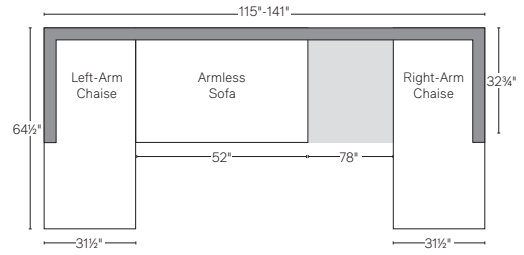

# OUTDOOR SEATING DIMENSIONS DIAGRAM

See the "Dimensions Sheet" for the measurements that correspond with the letters below.

RH

# OUTDOOR SEATING DIMENSIONS DIAGRAM

See the "Dimensions Sheet" for the measurements that correspond with the letters below.

RH

**SOFA CHAISE SECTIONAL**

Available in left- and right-arm configurations.

**U-CHAISE SECTIONAL**