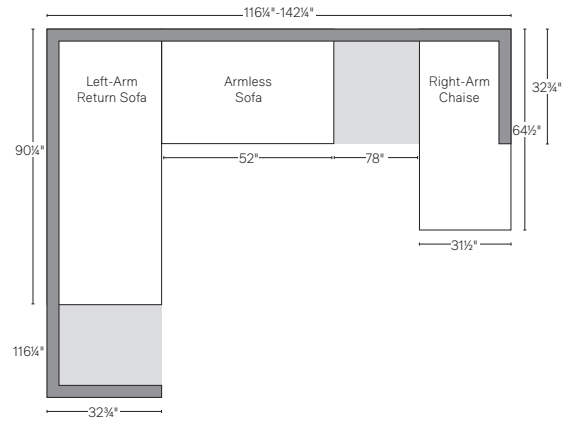

U-SOFA CHAISE SECTIONAL

Available in left- and right-arm configurations.