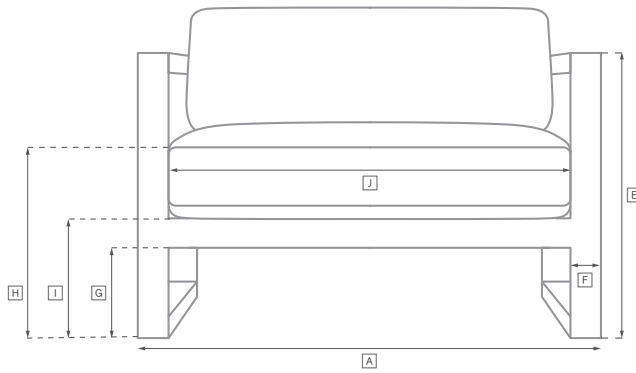

MARBELLA ALUMINUM SEATING COLLECTION

All dimensions are given in inches. See the attached "Dimensions Diagram" sheet for more information on the keys used in this chart.

	OVERALL WIDTH A	OVERALL DEPTH B	OVERALL HEIGHT W/ CUSHION C	FRAME HEIGHT D	ARM HEIGHT E	ARM WIDTH F	FOOT HEIGHT G	SEAT HEIGHT W/ CUSHION H	SEAT HEIGHT (FLOOR TO FRAME) I	INSIDE SEAT WIDTH J	INSIDE SEAT DEPTH K	NUMBER OF BACK CUSHIONS	NUMBER OF SEAT CUSHIONS	WEIGHT
LUXE THREE-SEAT RIGHT-ARM RETURN SOFA	91	35	27	26½	19½	5½	1	15	9	88½	29½	3	1	-
CLASSIC FOUR-SEAT LEFT-ARM RETURN SOFA	116½	32½	25	24½	18	5½	1	14	8	107½	27½	3	1	-
LUXE FOUR-SEAT LEFT-ARM RETURN SOFA	118½	35	27	26½	19½	5½	1	15	9	107½	29½	3	1	-
CLASSIC FOUR-SEAT RIGHT-ARM RETURN SOFA	116½	32½	25	24½	18	5½	1	14	8	107½	27½	3	1	-
LUXE FOUR-SEAT RIGHT-ARM RETURN SOFA	118½	35	27	26½	19½	5½	1	15	9	107½	29½	3	1	-
CLASSIC LEFT-ARM CHAISE	31½	64½	25	24½	18	5½	1	10	8	26	59	1	1	-
LUXE LEFT-ARM CHAISE	34	72	27	26½	19½	5½	1	11	9	28½	66½	1	1	-
CLASSIC RIGHT-ARM CHAISE	31½	64½	25	24½	18	5½	1	10	8	26	59	1	1	-
LUXE RIGHT-ARM CHAISE	34	72	27	26½	19½	5½	1	11	9	28½	66½	1	1	-
SIDE CHAIR	21	23	32	32	-	-	13½	18½	17	21	18½	-	1	-
ARMCHAIR	26	23	32	32	23½	3½	13½	18½	17	19	18½	-	1	-
BARSTOOL	18	20½	40	40	-	-	10	31½	30	18	17	-	1	-
COUNTER STOOL	18	20½	36	36	-	-	8½	27½	26	18	17	-	1	-

OUTDOOR SEATING DIMENSIONS DIAGRAM

See the "Dimensions Sheet" for the measurements that correspond with the letters below.

RH