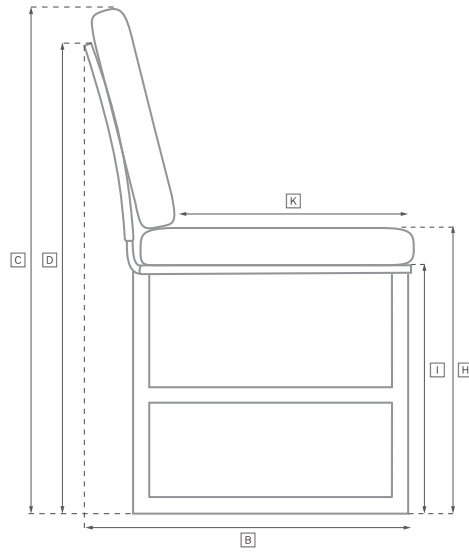

MARBELLA ALUMINUM SEATING COLLECTION

All dimensions are given in inches. See the attached "Dimensions Diagram" sheet for more information on the keys used in this chart.

	OVERALL WIDTH A	OVERALL DEPTH B	OVERALL HEIGHT W/ CUSHION C	FRAME HEIGHT D	ARM HEIGHT E	ARM WIDTH F	FOOT HEIGHT G	SEAT HEIGHT W/ CUSHION H	SEAT HEIGHT (FLOOR TO FRAME) I	INSIDE SEAT WIDTH J	INSIDE SEAT DEPTH K	NUMBER OF BACK CUSHIONS	NUMBER OF SEAT CUSHIONS	WEIGHT
LUXE THREE-SEAT RIGHT-ARM RETURN SOFA	91	35	27	26½	19½	5½	1	15	9	88½	29½	3	1	-
CLASSIC FOUR-SEAT LEFT-ARM RETURN SOFA	116½	32½	25	24½	18	5½	1	14	8	107½	27½	3	1	-
LUXE FOUR-SEAT LEFT-ARM RETURN SOFA	118½	35	27	26½	19½	5½	1	15	9	107½	29½	3	1	-
CLASSIC FOUR-SEAT RIGHT-ARM RETURN SOFA	116½	32½	25	24½	18	5½	1	14	8	107½	27½	3	1	-
LUXE FOUR-SEAT RIGHT-ARM RETURN SOFA	118½	35	27	26½	19½	5½	1	15	9	107½	29½	3	1	-
CLASSIC LEFT-ARM CHAISE	31½	64½	25	24½	18	5½	1	10	8	26	59	1	1	-
LUXE LEFT-ARM CHAISE	34	72	27	26½	19½	5½	1	11	9	28½	66½	1	1	-
CLASSIC RIGHT-ARM CHAISE	31½	64½	25	24½	18	5½	1	10	8	26	59	1	1	-
LUXE RIGHT-ARM CHAISE	34	72	27	26½	19½	5½	1	11	9	28½	66½	1	1	-
SIDE CHAIR	21	23	32	32	-	-	13½	18½	17	21	18½	-	1	-
ARMCHAIR	26	23	32	32	23½	3½	13½	18½	17	19	18½	-	1	-
BARSTOOL	18	20½	40	40	-	-	10	31½	30	18	17	-	1	-
COUNTER STOOL	18	20½	36	36	-	-	8½	27½	26	18	17	-	1	-

OUTDOOR SEATING DIMENSIONS DIAGRAM

See the "Dimensions Sheet" for the measurements that correspond with the letters below.

RH