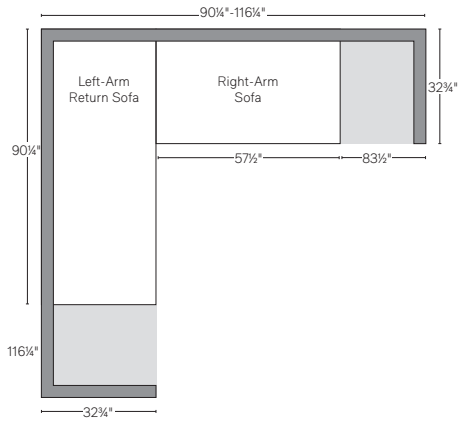

L-SECTIONAL

Available in left- and right-arm configurations.