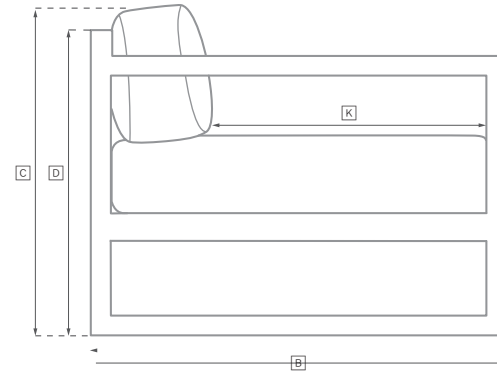

MARBELLA ALUMINUM SEATING COLLECTION

All dimensions are given in inches. See the attached "Dimensions Diagram" sheet for more information on the keys used in this chart.

	OVERALL WIDTH A	OVERALL DEPTH B	OVERALL HEIGHT W/ CUSHION C	FRAME HEIGHT D	ARM HEIGHT E	ARM WIDTH F	FOOT HEIGHT G	SEAT HEIGHT W/ CUSHION H	SEAT HEIGHT (FLOOR TO FRAME) I	INSIDE SEAT WIDTH J	INSIDE SEAT DEPTH K	NUMBER OF BACK CUSHIONS	NUMBER OF SEAT CUSHIONS	WEIGHT
LUXE THREE-SEAT RIGHT-ARM RETURN SOFA	91	35	27	26½	19½	5½	1	15	9	88½	29½	3	1	-
CLASSIC FOUR-SEAT LEFT-ARM RETURN SOFA	116½	32½	25	24½	18	5½	1	14	8	107½	27½	3	1	-
LUXE FOUR-SEAT LEFT-ARM RETURN SOFA	118½	35	27	26½	19½	5½	1	15	9	107½	29½	3	1	-
CLASSIC FOUR-SEAT RIGHT-ARM RETURN SOFA	116½	32½	25	24½	18	5½	1	14	8	107½	27½	3	1	-
LUXE FOUR-SEAT RIGHT-ARM RETURN SOFA	118½	35	27	26½	19½	5½	1	15	9	107½	29½	3	1	-
CLASSIC LEFT-ARM CHAISE	31½	64½	25	24½	18	5½	1	10	8	26	59	1	1	-
LUXE LEFT-ARM CHAISE	34	72	27	26½	19½	5½	1	11	9	28½	66½	1	1	-
CLASSIC RIGHT-ARM CHAISE	31½	64½	25	24½	18	5½	1	10	8	26	59	1	1	-
LUXE RIGHT-ARM CHAISE	34	72	27	26½	19½	5½	1	11	9	28½	66½	1	1	-
SIDE CHAIR	21	23	32	32	-	-	13½	18½	17	21	18½	-	1	-
ARMCHAIR	26	23	32	32	23½	3½	13½	18½	17	19	18½	-	1	-
BARSTOOL	18	20½	40	40	-	-	10	31½	30	18	17	-	1	-
COUNTER STOOL	18	20½	36	36	-	-	8½	27½	26	18	17	-	1	-

OUTDOOR SEATING DIMENSIONS DIAGRAM

See the "Dimensions Sheet" for the measurements that correspond with the letters below.

RH