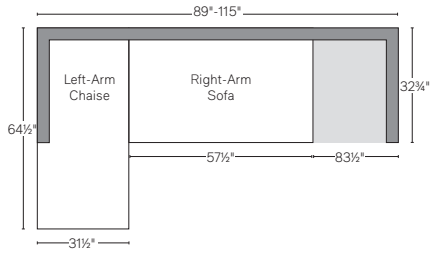

# OUTDOOR SEATING DIMENSIONS DIAGRAM

See the "Dimensions Sheet" for the measurements that correspond with the letters below.

RH

# OUTDOOR SEATING DIMENSIONS DIAGRAM

See the "Dimensions Sheet" for the measurements that correspond with the letters below.

RH

**SOFA CHAISE SECTIONAL**

Available in left- and right-arm configurations.

**U-CHAISE SECTIONAL**