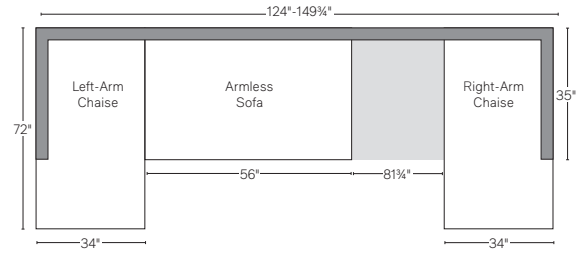

U-CHAISE SECTIONAL