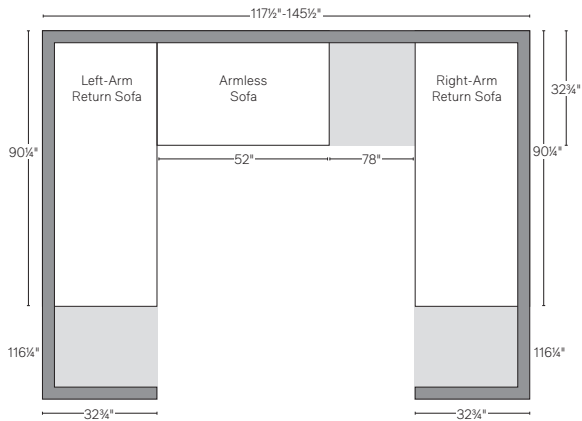

# OUTDOOR SEATING DIMENSIONS DIAGRAM

See the "Dimensions Sheet" for the measurements that correspond with the letters below.

RH

**SOFA CHAISE SECTIONAL**

Available in left- and right-arm configurations.

**U-CHAISE SECTIONAL**

**L-SECTIONAL**

Available in left- and right-arm configurations.

**U-SOFA CHAISE SECTIONAL**

Available in left- and right-arm configurations.

**U-SOFA SECTIONAL**

 Multiple length options available.

**SOFA CHAISE SECTIONAL**