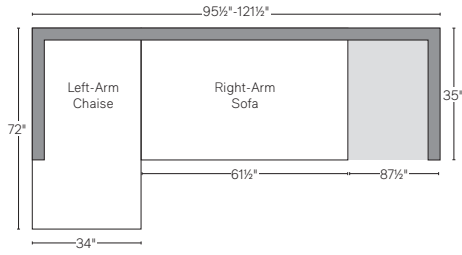

SOFA CHAISE SECTIONAL

Available in left- and right-arm configurations.