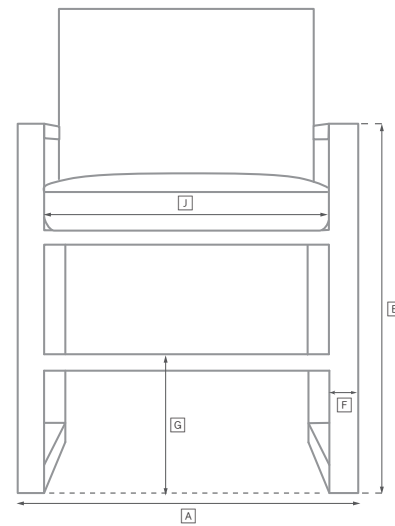

MARBELLA ALUMINUM SEATING COLLECTION

All dimensions are given in inches. See the attached "Dimensions Diagram" sheet for more information on the keys used in this chart.

	OVERALL WIDTH A	OVERALL DEPTH B	OVERALL HEIGHT W/ CUSHION C	FRAME HEIGHT D	ARM HEIGHT E	ARM WIDTH F	FOOT HEIGHT G	SEAT HEIGHT W/ CUSHION H	SEAT HEIGHT (FLOOR TO FRAME) I	INSIDE SEAT WIDTH J	INSIDE SEAT DEPTH K	NUMBER OF BACK CUSHIONS	NUMBER OF SEAT CUSHIONS	WEIGHT
LUXE THREE-SEAT RIGHT-ARM RETURN SOFA	91	35	27	26½	19½	5½	1	15	9	88½	29½	3	1	-
CLASSIC FOUR-SEAT LEFT-ARM RETURN SOFA	116½	32½	25	24½	18	5½	1	14	8	107½	27½	3	1	-
LUXE FOUR-SEAT LEFT-ARM RETURN SOFA	118½	35	27	26½	19½	5½	1	15	9	107½	29½	3	1	-
CLASSIC FOUR-SEAT RIGHT-ARM RETURN SOFA	116½	32½	25	24½	18	5½	1	14	8	107½	27½	3	1	-
LUXE FOUR-SEAT RIGHT-ARM RETURN SOFA	118½	35	27	26½	19½	5½	1	15	9	107½	29½	3	1	-
CLASSIC LEFT-ARM CHAISE	31½	64½	25	24½	18	5½	1	10	8	26	59	1	1	-
LUXE LEFT-ARM CHAISE	34	72	27	26½	19½	5½	1	11	9	28½	66½	1	1	-
CLASSIC RIGHT-ARM CHAISE	31½	64½	25	24½	18	5½	1	10	8	26	59	1	1	-
LUXE RIGHT-ARM CHAISE	34	72	27	26½	19½	5½	1	11	9	28½	66½	1	1	-
SIDE CHAIR	21	23	32	32	-	-	13½	18½	17	21	18½	-	1	-
ARMCHAIR	26	23	32	32	23½	3½	13½	18½	17	19	18½	-	1	-
BARSTOOL	18	20½	40	40	-	-	10	31½	30	18	17	-	1	-
COUNTER STOOL	18	20½	36	36	-	-	8½	27½	26	18	17	-	1	-

OUTDOOR SEATING DIMENSIONS DIAGRAM

See the "Dimensions Sheet" for the measurements that correspond with the letters below.

RH