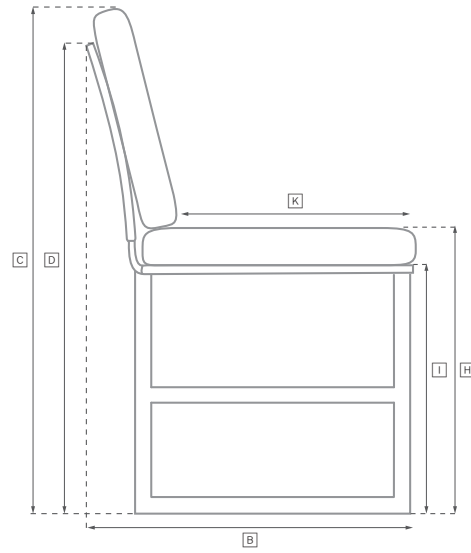

LAUREL ALUMINUM SEATING COLLECTION

All dimensions are given in inches. See the attached "Dimensions Diagram" sheet for more information on the keys used in this chart.

	OVERALL WIDTH A	OVERALL DEPTH B	OVERALL HEIGHT W/ CUSHION C	FRAME HEIGHT D	ARM HEIGHT E	ARM WIDTH F	FOOT HEIGHT G	SEAT HEIGHT W/ CUSHION H	SEAT HEIGHT (FLOOR TO FRAME) I	INSIDE SEAT WIDTH J	INSIDE SEAT DEPTH K	# OF BACK CUSHIONS	# OF SEAT CUSHIONS	WEIGHT
60" SOFA	60	33	31½	26½	26½	1¾	9¾	16¾	11¾	54	30¾	2	1	
72" SOFA	72	33	31½	26½	26½	1¾	9¾	16¾	11¾	66	30¾	2	1	
84" SOFA	84	33	31½	26½	26½	1¾	9¾	16¾	11¾	78	30¾	2	1	
96" SOFA	96	33	31½	26½	26½	1¾	9¾	16¾	11¾	90	30¾	2	1	
108" SOFA	108	33	31½	26½	26½	1¾	9¾	16¾	11¾	102	30¾	2	1	
LOUNGE CHAIR	33	33	31½	26½	26½	1¾	9¾	16¾	11¾	26¾	30¾	1	1	
OTTOMAN	30	22	18	11½	-	-	9¾	16¾	11¾	30	22	0	1	
CHAISE	29¾	80¾	37	10	-	-	7¾	14	10	29¾	49	1	1	
DINING ARMCHAIR	24¾	24¾	32	31	17	1½	15	20½	17	19	21½	1	1	
DINING SIDE CHAIR	22	24¾	32	31	-	-	15	20½	17	19	21½	1	1	

OUTDOOR SEATING DIMENSIONS DIAGRAM

See the "Dimensions Sheet" for the measurements that correspond with the letters below.

RH

OUTDOOR SEATING DIMENSIONS DIAGRAM

See the "Dimensions Sheet" for the measurements that correspond with the letters below.