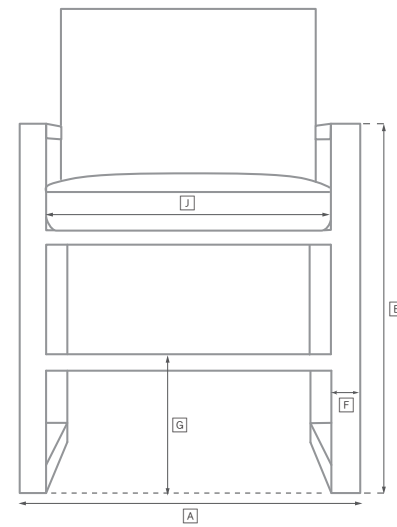

LAUREL ALUMINUM SEATING COLLECTION

All dimensions are given in inches. See the attached "Dimensions Diagram" sheet for more information on the keys used in this chart.

	OVERALL WIDTH A	OVERALL DEPTH B	OVERALL HEIGHT W/ CUSHION C	FRAME HEIGHT D	ARM HEIGHT E	ARM WIDTH F	FOOT HEIGHT G	SEAT HEIGHT W/ CUSHION H	SEAT HEIGHT (FLOOR TO FRAME) I	INSIDE SEAT WIDTH J	INSIDE SEAT DEPTH K	# OF BACK CUSHIONS	# OF SEAT CUSHIONS	WEIGHT
60" SOFA	60	33	31½	26½	26½	1¾	9¾	16¾	11¾	54	30¾	2	1	
72" SOFA	72	33	31½	26½	26½	1¾	9¾	16¾	11¾	66	30¾	2	1	
84" SOFA	84	33	31½	26½	26½	1¾	9¾	16¾	11¾	78	30¾	2	1	
96" SOFA	96	33	31½	26½	26½	1¾	9¾	16¾	11¾	90	30¾	2	1	
108" SOFA	108	33	31½	26½	26½	1¾	9¾	16¾	11¾	102	30¾	2	1	
LOUNGE CHAIR	33	33	31½	26½	26½	1¾	9¾	16¾	11¾	26¾	30¾	1	1	
OTTOMAN	30	22	18	11½	-	-	9¾	16¾	11¾	30	22	0	1	
CHAISE	29¾	80¾	37	10	-	-	7¾	14	10	29¾	49	1	1	
DINING ARMCHAIR	24¾	24¾	32	31	17	1½	15	20½	17	19	21½	1	1	
DINING SIDE CHAIR	22	24¾	32	31	-	-	15	20½	17	19	21½	1	1	

OUTDOOR SEATING DIMENSIONS DIAGRAM

See the "Dimensions Sheet" for the measurements that correspond with the letters below.

RH

OUTDOOR SEATING DIMENSIONS DIAGRAM

See the "Dimensions Sheet" for the measurements that correspond with the letters below.