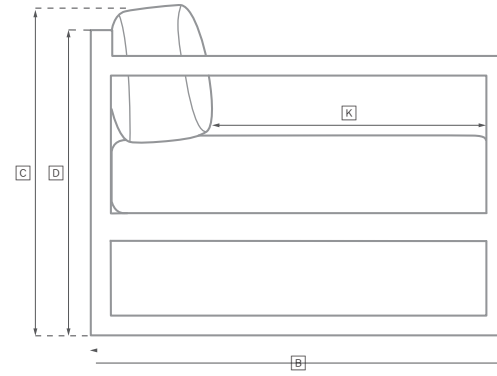

LAUREL ALUMINUM SEATING COLLECTION

All dimensions are given in inches. See the attached "Dimensions Diagram" sheet for more information on the keys used in this chart.

	OVERALL WIDTH A	OVERALL DEPTH B	OVERALL HEIGHT W/ CUSHION C	FRAME HEIGHT D	ARM HEIGHT E	ARM WIDTH F	FOOT HEIGHT G	SEAT HEIGHT W/ CUSHION H	SEAT HEIGHT (FLOOR TO FRAME) I	INSIDE SEAT WIDTH J	INSIDE SEAT DEPTH K	# OF BACK CUSHIONS	# OF SEAT CUSHIONS	WEIGHT
60" SOFA	60	33	31½	26½	26½	1¾	9¾	16¾	11¾	54	30¾	2	1	
72" SOFA	72	33	31½	26½	26½	1¾	9¾	16¾	11¾	66	30¾	2	1	
84" SOFA	84	33	31½	26½	26½	1¾	9¾	16¾	11¾	78	30¾	2	1	
96" SOFA	96	33	31½	26½	26½	1¾	9¾	16¾	11¾	90	30¾	2	1	
108" SOFA	108	33	31½	26½	26½	1¾	9¾	16¾	11¾	102	30¾	2	1	
LOUNGE CHAIR	33	33	31½	26½	26½	1¾	9¾	16¾	11¾	26¾	30¾	1	1	
OTTOMAN	30	22	18	11½	-	-	9¾	16¾	11¾	30	22	0	1	
CHAISE	29¾	80¾	37	10	-	-	7¾	14	10	29¾	49	1	1	
DINING ARMCHAIR	24¾	24¾	32	31	17	1½	15	20½	17	19	21½	1	1	
DINING SIDE CHAIR	22	24¾	32	31	-	-	15	20½	17	19	21½	1	1	

OUTDOOR SEATING DIMENSIONS DIAGRAM

See the "Dimensions Sheet" for the measurements that correspond with the letters below.

RH

OUTDOOR SEATING DIMENSIONS DIAGRAM

See the "Dimensions Sheet" for the measurements that correspond with the letters below.