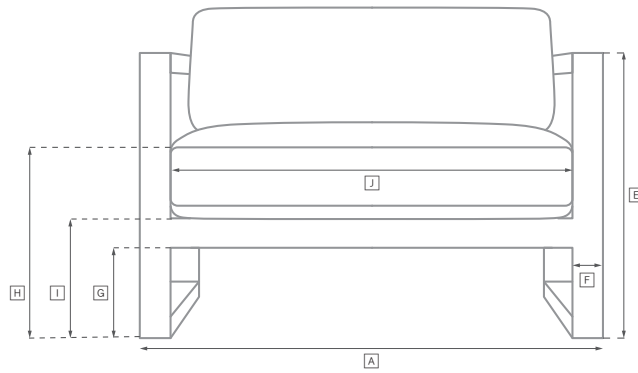

LAUREL ALUMINUM SEATING COLLECTION

All dimensions are given in inches. See the attached "Dimensions Diagram" sheet for more information on the keys used in this chart.

	OVERALL WIDTH A	OVERALL DEPTH B	OVERALL HEIGHT W/ CUSHION C	FRAME HEIGHT D	ARM HEIGHT E	ARM WIDTH F	FOOT HEIGHT G	SEAT HEIGHT W/ CUSHION H	SEAT HEIGHT (FLOOR TO FRAME) I	INSIDE SEAT WIDTH J	INSIDE SEAT DEPTH K	# OF BACK CUSHIONS	# OF SEAT CUSHIONS	WEIGHT
60" SOFA	60	33	31½	26½	26½	1¾	9¾	16¾	11¾	54	30¾	2	1	
72" SOFA	72	33	31½	26½	26½	1¾	9¾	16¾	11¾	66	30¾	2	1	
84" SOFA	84	33	31½	26½	26½	1¾	9¾	16¾	11¾	78	30¾	2	1	
96" SOFA	96	33	31½	26½	26½	1¾	9¾	16¾	11¾	90	30¾	2	1	
108" SOFA	108	33	31½	26½	26½	1¾	9¾	16¾	11¾	102	30¾	2	1	
LOUNGE CHAIR	33	33	31½	26½	26½	1¾	9¾	16¾	11¾	26¾	30¾	1	1	
OTTOMAN	30	22	18	11½	-	-	9¾	16¾	11¾	30	22	0	1	
CHAISE	29¾	80¾	37	10	-	-	7¾	14	10	29¾	49	1	1	
DINING ARMCHAIR	24¾	24¾	32	31	17	1½	15	20½	17	19	21½	1	1	
DINING SIDE CHAIR	22	24¾	32	31	-	-	15	20½	17	19	21½	1	1	

OUTDOOR SEATING DIMENSIONS DIAGRAM

See the "Dimensions Sheet" for the measurements that correspond with the letters below.

RH

OUTDOOR SEATING DIMENSIONS DIAGRAM

See the "Dimensions Sheet" for the measurements that correspond with the letters below.