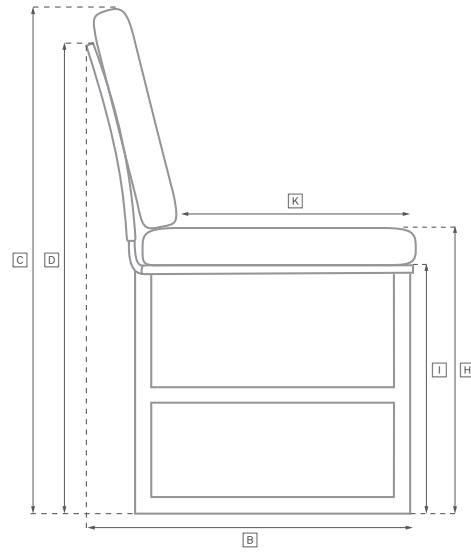

EVIA TEAK SEATING COLLECTION

All dimensions are given in inches. See the attached "Dimensions Diagram" sheet for more information on the keys used in this chart.

	OVERALL WIDTH A	OVERALL DEPTH B	OVERALL HEIGHT W/ CUSHION C	FRAME HEIGHT D	ARM HEIGHT E	ARM WIDTH F	FOOT HEIGHT G	SEAT HEIGHT W/ CUSHION H	SEAT HEIGHT (FLOOR TO FRAME) I	INSIDE SEAT WIDTH J	INSIDE SEAT DEPTH K	NUMBER OF BACK CUSHIONS	NUMBER OF SEAT CUSHIONS	WEIGHT
72" SOFA	72	32¼	34	30	24½	1¾	8¾	18	10	68¾	26½ 18½ w/ Accent	1	1	-
84" SOFA	84	32¼	34	30	24½	1¾	8¾	18	10	80½	26½ 18½ w/ Accent	1	1	-
96" SOFA	96	32¼	34	30	24½	1¾	8¾	18	10	92½	26½ 18½ w/ Accent	1	1	-
108" SOFA	108	32¼	34	30	24½	1¾	8¾	18	10	104½	26½ 18½ w/ Accent	1	1	-
LOUNGE CHAIR	31	31¼	34	30	24½	1¾	8¾	18	10	27½	26½ 18½ w/ Accent	1	1	-
OTTOMAN	24	20	17¼	11	-	-	9	17¼	11	24	20	-	1	-
CHAISE	31½	80	14	10	-	-	7¼	14	10	27½	48	1	1	-
DINING ARMCHAIR	23½	22¼	29¼	29¼	25¼	1½	17	20¼	18½	-	21¼	0	1	-
DINING SIDE CHAIR	23½	22¼	29¼	29¼	-	-	17	20¼	18½	-	21¼	0	1	-

OUTDOOR SEATING DIMENSIONS DIAGRAM

See the "Dimensions Sheet" for the measurements that correspond with the letters below.

RH

OUTDOOR SEATING DIMENSIONS DIAGRAM

See the "Dimensions Sheet" for the measurements that correspond with the letters below.