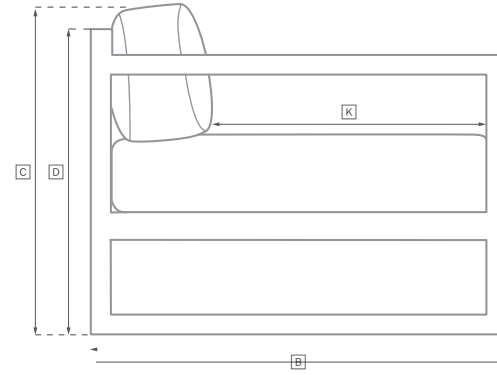

EVIA TEAK SEATING COLLECTION

All dimensions are given in inches. See the attached "Dimensions Diagram" sheet for more information on the keys used in this chart.

	OVERALL WIDTH A	OVERALL DEPTH B	OVERALL HEIGHT W/ CUSHION C	FRAME HEIGHT D	ARM HEIGHT E	ARM WIDTH F	FOOT HEIGHT G	SEAT HEIGHT W/ CUSHION H	SEAT HEIGHT (FLOOR TO FRAME) I	INSIDE SEAT WIDTH J	INSIDE SEAT DEPTH K	NUMBER OF BACK CUSHIONS	NUMBER OF SEAT CUSHIONS	WEIGHT
72" SOFA	72	32¼	34	30	24½	1¾	8¾	18	10	68¾	26½ 18½ w/ Accent	1	1	-
84" SOFA	84	32¼	34	30	24½	1¾	8¾	18	10	80½	26½ 18½ w/ Accent	1	1	-
96" SOFA	96	32¼	34	30	24½	1¾	8¾	18	10	92½	26½ 18½ w/ Accent	1	1	-
108" SOFA	108	32¼	34	30	24½	1¾	8¾	18	10	104½	26½ 18½ w/ Accent	1	1	-
LOUNGE CHAIR	31	31¼	34	30	24½	1¾	8¾	18	10	27½	26½ 18½ w/ Accent	1	1	-
OTTOMAN	24	20	17¼	11	-	-	9	17¼	11	24	20	-	1	-
CHAISE	31½	80	14	10	-	-	7¼	14	10	27½	48	1	1	-
DINING ARMCHAIR	23½	22¼	29¼	29¼	25¼	1½	17	20¼	18½	-	21¼	0	1	-
DINING SIDE CHAIR	23½	22¼	29¼	29¼	-	-	17	20¼	18½	-	21¼	0	1	-

OUTDOOR SEATING DIMENSIONS DIAGRAM

See the "Dimensions Sheet" for the measurements that correspond with the letters below.

RH

OUTDOOR SEATING DIMENSIONS DIAGRAM

See the "Dimensions Sheet" for the measurements that correspond with the letters below.