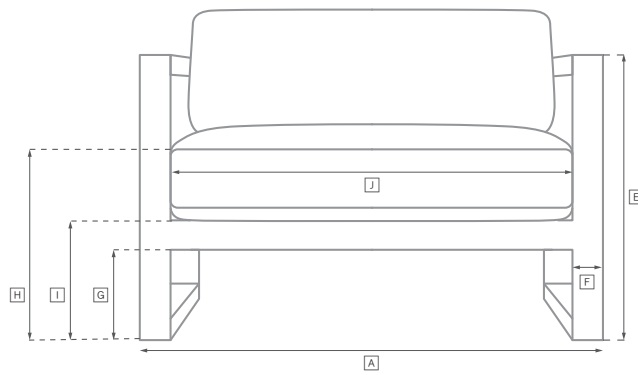

EVIA TEAK SEATING COLLECTION

All dimensions are given in inches. See the attached "Dimensions Diagram" sheet for more information on the keys used in this chart.

	OVERALL WIDTH A	OVERALL DEPTH B	OVERALL HEIGHT W/ CUSHION C	FRAME HEIGHT D	ARM HEIGHT E	ARM WIDTH F	FOOT HEIGHT G	SEAT HEIGHT W/ CUSHION H	SEAT HEIGHT (FLOOR TO FRAME) I	INSIDE SEAT WIDTH J	INSIDE SEAT DEPTH K	NUMBER OF BACK CUSHIONS	NUMBER OF SEAT CUSHIONS	WEIGHT
72" SOFA	72	32¼	34	30	24½	1¾	8¾	18	10	68¾	26½ 18½ w/ Accent	1	1	-
84" SOFA	84	32¼	34	30	24½	1¾	8¾	18	10	80½	26½ 18½ w/ Accent	1	1	-
96" SOFA	96	32¼	34	30	24½	1¾	8¾	18	10	92½	26½ 18½ w/ Accent	1	1	-
108" SOFA	108	32¼	34	30	24½	1¾	8¾	18	10	104½	26½ 18½ w/ Accent	1	1	-
LOUNGE CHAIR	31	31¼	34	30	24½	1¾	8¾	18	10	27½	26½ 18½ w/ Accent	1	1	-
OTTOMAN	24	20	17¼	11	-	-	9	17¼	11	24	20	-	1	-
CHAISE	31½	80	14	10	-	-	7¼	14	10	27½	48	1	1	-
DINING ARMCHAIR	23½	22¼	29¼	29¼	25¼	1½	17	20¼	18½	-	21¼	0	1	-
DINING SIDE CHAIR	23½	22¼	29¼	29¼	-	-	17	20¼	18½	-	21¼	0	1	-

OUTDOOR SEATING DIMENSIONS DIAGRAM

See the "Dimensions Sheet" for the measurements that correspond with the letters below.

RH

OUTDOOR SEATING DIMENSIONS DIAGRAM

See the "Dimensions Sheet" for the measurements that correspond with the letters below.