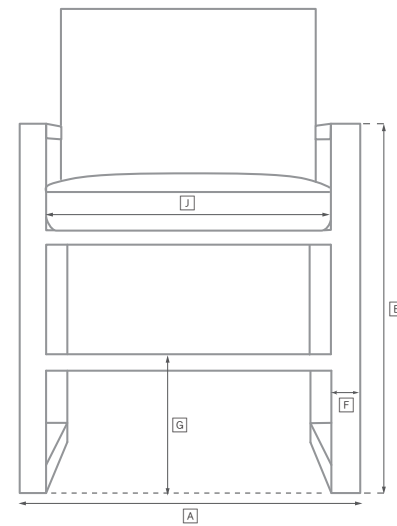

EVIA TEAK SEATING COLLECTION

All dimensions are given in inches. See the attached "Dimensions Diagram" sheet for more information on the keys used in this chart.

	OVERALL WIDTH A	OVERALL DEPTH B	OVERALL HEIGHT W/ CUSHION C	FRAME HEIGHT D	ARM HEIGHT E	ARM WIDTH F	FOOT HEIGHT G	SEAT HEIGHT W/ CUSHION H	SEAT HEIGHT (FLOOR TO FRAME) I	INSIDE SEAT WIDTH J	INSIDE SEAT DEPTH K	NUMBER OF BACK CUSHIONS	NUMBER OF SEAT CUSHIONS	WEIGHT
72" SOFA	72	32¼	34	30	24½	1¾	8¾	18	10	68¾	26½ 18½ w/ Accent	1	1	-
84" SOFA	84	32¼	34	30	24½	1¾	8¾	18	10	80½	26½ 18½ w/ Accent	1	1	-
96" SOFA	96	32¼	34	30	24½	1¾	8¾	18	10	92½	26½ 18½ w/ Accent	1	1	-
108" SOFA	108	32¼	34	30	24½	1¾	8¾	18	10	104½	26½ 18½ w/ Accent	1	1	-
LOUNGE CHAIR	31	31¼	34	30	24½	1¾	8¾	18	10	27½	26½ 18½ w/ Accent	1	1	-
OTTOMAN	24	20	17¼	11	-	-	9	17¼	11	24	20	-	1	-
CHAISE	31½	80	14	10	-	-	7¼	14	10	27½	48	1	1	-
DINING ARMCHAIR	23½	22¼	29¼	29¼	25¼	1½	17	20¼	18½	-	21¼	0	1	-
DINING SIDE CHAIR	23½	22¼	29¼	29¼	-	-	17	20¼	18½	-	21¼	0	1	-

OUTDOOR SEATING DIMENSIONS DIAGRAM

See the "Dimensions Sheet" for the measurements that correspond with the letters below.

RH

OUTDOOR SEATING DIMENSIONS DIAGRAM

See the "Dimensions Sheet" for the measurements that correspond with the letters below.