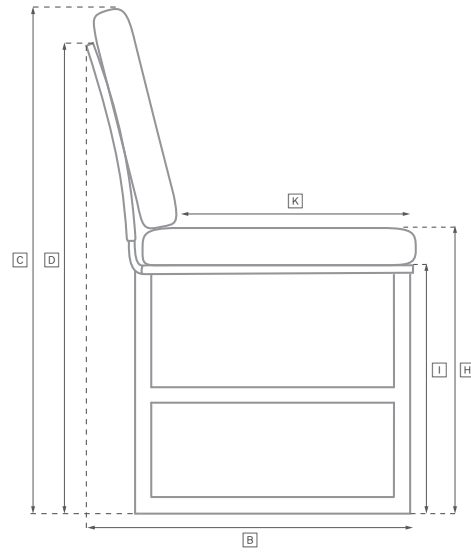

EVIA ALUMINUM SEATING COLLECTION

All dimensions are given in inches. See the attached "Dimensions Diagram" sheet for more information on the keys used in this chart.

	OVERALL WIDTH A	OVERALL DEPTH B	OVERALL HEIGHT W/ CUSHION C	FRAME HEIGHT D	ARM HEIGHT E	ARM WIDTH F	FOOT HEIGHT G	SEAT HEIGHT W/ CUSHION H	SEAT HEIGHT (FLOOR TO FRAME) I	INSIDE SEAT WIDTH J	INSIDE SEAT DEPTH K	NUMBER OF BACK CUSHIONS	NUMBER OF SEAT CUSHIONS	WEIGHT
72" SOFA	72	32¼	34	30	24½	1¾	8¾	18	10	68¾	26½ 18½ w/ Accent	1	1	-
84" SOFA	84	32¼	34	30	24½	1¾	8¾	18	10	80½	26½ 18½ w/ Accent	1	1	-
96" SOFA	96	32¼	34	30	24½	1¾	8¾	18	10	92½	26½ 18½ w/ Accent	1	1	-
108" SOFA	108	32¼	34	30	24½	1¾	8¾	18	10	104½	26½ 18½ w/ Accent	1	1	-
LOUNGE CHAIR	31	31¼	34	30	24½	1¾	8¾	18	10	27½	26½ 18½ w/ Accent	1	1	-
OTTOMAN	24	20	17¼	11	-	-	9	17¼	11	24	20	-	1	-
CHAISE	31½	80	14	10	-	-	7¼	14	10	27½	48	1	1	-
DINING ARMCHAIR	23½	22¼	29¼	29¼	25¼	1½	17	20¼	18½	-	21¼	0	1	-
DINING SIDE CHAIR	23½	22¼	29¼	29¼	-	-	17	20¼	18½	-	21¼	0	1	-

OUTDOOR SEATING DIMENSIONS DIAGRAM

See the "Dimensions Sheet" for the measurements that correspond with the letters below.

RH

OUTDOOR SEATING DIMENSIONS DIAGRAM

See the "Dimensions Sheet" for the measurements that correspond with the letters below.