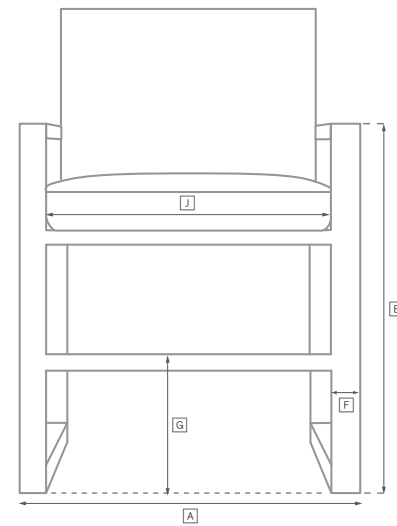

EVIA ALUMINUM SEATING COLLECTION

All dimensions are given in inches. See the attached "Dimensions Diagram" sheet for more information on the keys used in this chart.

	OVERALL WIDTH A	OVERALL DEPTH B	OVERALL HEIGHT W/ CUSHION C	FRAME HEIGHT D	ARM HEIGHT E	ARM WIDTH F	FOOT HEIGHT G	SEAT HEIGHT W/ CUSHION H	SEAT HEIGHT (FLOOR TO FRAME) I	INSIDE SEAT WIDTH J	INSIDE SEAT DEPTH K	NUMBER OF BACK CUSHIONS	NUMBER OF SEAT CUSHIONS	WEIGHT
72" SOFA	72	32¼	34	30	24½	1¾	8¾	18	10	68¾	26½ 18½ w/ Accent	1	1	-
84" SOFA	84	32¼	34	30	24½	1¾	8¾	18	10	80½	26½ 18½ w/ Accent	1	1	-
96" SOFA	96	32¼	34	30	24½	1¾	8¾	18	10	92½	26½ 18½ w/ Accent	1	1	-
108" SOFA	108	32¼	34	30	24½	1¾	8¾	18	10	104½	26½ 18½ w/ Accent	1	1	-
LOUNGE CHAIR	31	31¼	34	30	24½	1¾	8¾	18	10	27½	26½ 18½ w/ Accent	1	1	-
OTTOMAN	24	20	17¼	11	-	-	9	17¼	11	24	20	-	1	-
CHAISE	31½	80	14	10	-	-	7¼	14	10	27½	48	1	1	-
DINING ARMCHAIR	23½	22¼	29¼	29¼	25¼	1½	17	20¼	18½	-	21¼	0	1	-
DINING SIDE CHAIR	23½	22¼	29¼	29¼	-	-	17	20¼	18½	-	21¼	0	1	-

OUTDOOR SEATING DIMENSIONS DIAGRAM

See the "Dimensions Sheet" for the measurements that correspond with the letters below.

RH

OUTDOOR SEATING DIMENSIONS DIAGRAM

See the "Dimensions Sheet" for the measurements that correspond with the letters below.