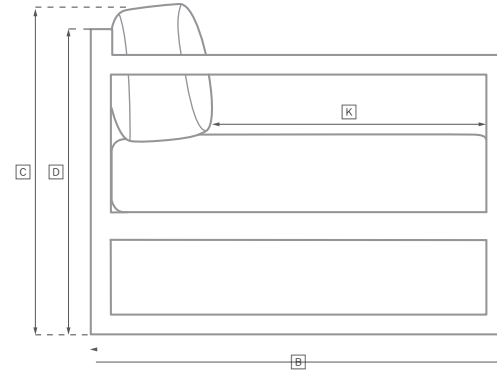

EVIA ALUMINUM SEATING COLLECTION

All dimensions are given in inches. See the attached "Dimensions Diagram" sheet for more information on the keys used in this chart.

	OVERALL WIDTH A	OVERALL DEPTH B	OVERALL HEIGHT W/ CUSHION C	FRAME HEIGHT D	ARM HEIGHT E	ARM WIDTH F	FOOT HEIGHT G	SEAT HEIGHT W/ CUSHION H	SEAT HEIGHT (FLOOR TO FRAME) I	INSIDE SEAT WIDTH J	INSIDE SEAT DEPTH K	NUMBER OF BACK CUSHIONS	NUMBER OF SEAT CUSHIONS	WEIGHT
72" SOFA	72	32¼	34	30	24½	1¾	8¾	18	10	68¾	26½ 18½ w/ Accent	1	1	-
84" SOFA	84	32¼	34	30	24½	1¾	8¾	18	10	80½	26½ 18½ w/ Accent	1	1	-
96" SOFA	96	32¼	34	30	24½	1¾	8¾	18	10	92½	26½ 18½ w/ Accent	1	1	-
108" SOFA	108	32¼	34	30	24½	1¾	8¾	18	10	104½	26½ 18½ w/ Accent	1	1	-
LOUNGE CHAIR	31	31¼	34	30	24½	1¾	8¾	18	10	27½	26½ 18½ w/ Accent	1	1	-
OTTOMAN	24	20	17¼	11	-	-	9	17¼	11	24	20	-	1	-
CHAISE	31½	80	14	10	-	-	7¼	14	10	27½	48	1	1	-
DINING ARMCHAIR	23½	22¼	29¼	29¼	25¼	1½	17	20¼	18½	-	21¼	0	1	-
DINING SIDE CHAIR	23½	22¼	29¼	29¼	-	-	17	20¼	18½	-	21¼	0	1	-

OUTDOOR SEATING DIMENSIONS DIAGRAM

See the "Dimensions Sheet" for the measurements that correspond with the letters below.

RH

OUTDOOR SEATING DIMENSIONS DIAGRAM

See the "Dimensions Sheet" for the measurements that correspond with the letters below.