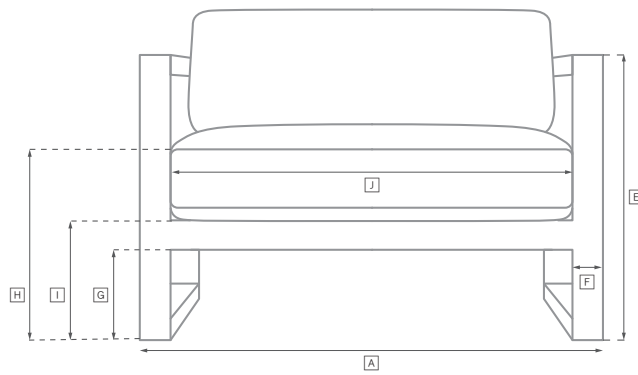

EVIA ALUMINUM SEATING COLLECTION

All dimensions are given in inches. See the attached "Dimensions Diagram" sheet for more information on the keys used in this chart.

	OVERALL WIDTH A	OVERALL DEPTH B	OVERALL HEIGHT W/ CUSHION C	FRAME HEIGHT D	ARM HEIGHT E	ARM WIDTH F	FOOT HEIGHT G	SEAT HEIGHT W/ CUSHION H	SEAT HEIGHT (FLOOR TO FRAME) I	INSIDE SEAT WIDTH J	INSIDE SEAT DEPTH K	NUMBER OF BACK CUSHIONS	NUMBER OF SEAT CUSHIONS	WEIGHT
72" SOFA	72	32¼	34	30	24½	1¾	8¾	18	10	68¾	26½ 18½ w/ Accent	1	1	-
84" SOFA	84	32¼	34	30	24½	1¾	8¾	18	10	80½	26½ 18½ w/ Accent	1	1	-
96" SOFA	96	32¼	34	30	24½	1¾	8¾	18	10	92½	26½ 18½ w/ Accent	1	1	-
108" SOFA	108	32¼	34	30	24½	1¾	8¾	18	10	104½	26½ 18½ w/ Accent	1	1	-
LOUNGE CHAIR	31	31¼	34	30	24½	1¾	8¾	18	10	27½	26½ 18½ w/ Accent	1	1	-
OTTOMAN	24	20	17¼	11	-	-	9	17¼	11	24	20	-	1	-
CHAISE	31½	80	14	10	-	-	7¼	14	10	27½	48	1	1	-
DINING ARMCHAIR	23½	22¼	29¼	29¼	25¼	1½	17	20¼	18½	-	21¼	0	1	-
DINING SIDE CHAIR	23½	22¼	29¼	29¼	-	-	17	20¼	18½	-	21¼	0	1	-

OUTDOOR SEATING DIMENSIONS DIAGRAM

See the "Dimensions Sheet" for the measurements that correspond with the letters below.

RH

OUTDOOR SEATING DIMENSIONS DIAGRAM

See the "Dimensions Sheet" for the measurements that correspond with the letters below.