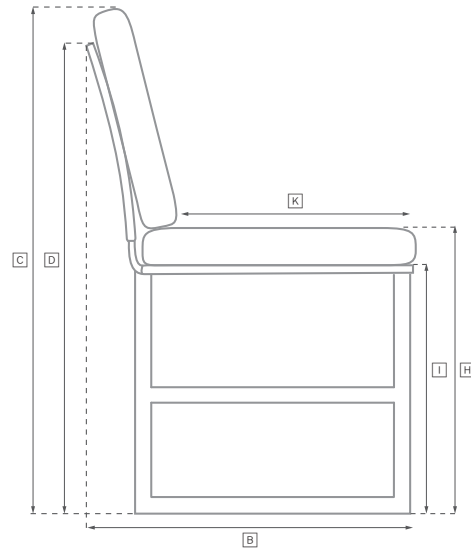

BYRON ALUMINUM SEATING COLLECTION

All dimensions are given in inches. See the attached "Dimensions Diagram" sheet for more information on the keys used in this chart.

	OVERALL WIDTH A	OVERALL DEPTH B	OVERALL HEIGHT W/ CUSHION C	FRAME HEIGHT D	ARM HEIGHT E	ARM WIDTH F	FOOT HEIGHT G	SEAT HEIGHT W/ CUSHION H	SEAT HEIGHT (FLOOR TO FRAME) I	INSIDE SEAT WIDTH J	INSIDE SEAT DEPTH K	NUMBER OF BACK CUSHIONS	NUMBER OF SEAT CUSHIONS	WEIGHT
LEFT-ARM CHAISE	72	32½	30¾	25	25	1½	-	16	2¾	62	30¾	1	1	-
RIGHT-ARM CHAISE	72	32½	30¾	25	25	1½	-	16	2¾	62	30¾	1	1	-
FOUR-SEAT LEFT-ARM RETURN SOFA	110	32½	30¾	25	25	1½	-	16	2¾	106¾	30¾	3	1	-
FOUR-SEAT RIGHT-ARM RETURN SOFA	110	32½	30¾	25	25	1½	-	16	2¾	106¾	30¾	3	1	-
TWO-SEAT ARMLESS SOFA	66	32½	30¾	25	-	-	-	16	2¾	66	30¾	2	1	-
TWO-SEAT LEFT-ARM SOFA	70¾	32½	30¾	25	25	1½	-	16	2¾	69	30¾	2	1	-
TWO-SEAT RIGHT-ARM SOFA	70¾	32½	30¾	25	25	1½	-	16	2¾	69	30¾	2	1	-

OUTDOOR SEATING DIMENSIONS DIAGRAM

See the "Dimensions Sheet" for the measurements that correspond with the letters below.

RH