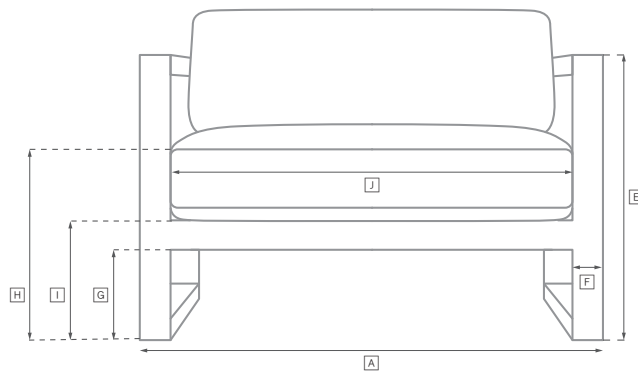

BYRON ALUMINUM SEATING COLLECTION

All dimensions are given in inches. See the attached "Dimensions Diagram" sheet for more information on the keys used in this chart.

	OVERALL WIDTH A	OVERALL DEPTH B	OVERALL HEIGHT W/ CUSHION C	FRAME HEIGHT D	ARM HEIGHT E	ARM WIDTH F	FOOT HEIGHT G	SEAT HEIGHT W/ CUSHION H	SEAT HEIGHT (FLOOR TO FRAME) I	INSIDE SEAT WIDTH J	INSIDE SEAT DEPTH K	NUMBER OF BACK CUSHIONS	NUMBER OF SEAT CUSHIONS	WEIGHT
LEFT-ARM CHAISE	72	32½	30¾	25	25	1½	-	16	2¾	62	30¾	1	1	-
RIGHT-ARM CHAISE	72	32½	30¾	25	25	1½	-	16	2¾	62	30¾	1	1	-
FOUR-SEAT LEFT-ARM RETURN SOFA	110	32½	30¾	25	25	1½	-	16	2¾	106¾	30¾	3	1	-
FOUR-SEAT RIGHT-ARM RETURN SOFA	110	32½	30¾	25	25	1½	-	16	2¾	106¾	30¾	3	1	-
TWO-SEAT ARMLESS SOFA	66	32½	30¾	25	-	-	-	16	2¾	66	30¾	2	1	-
TWO-SEAT LEFT-ARM SOFA	70¾	32½	30¾	25	25	1½	-	16	2¾	69	30¾	2	1	-
TWO-SEAT RIGHT-ARM SOFA	70¾	32½	30¾	25	25	1½	-	16	2¾	69	30¾	2	1	-

OUTDOOR SEATING DIMENSIONS DIAGRAM

See the "Dimensions Sheet" for the measurements that correspond with the letters below.

RH