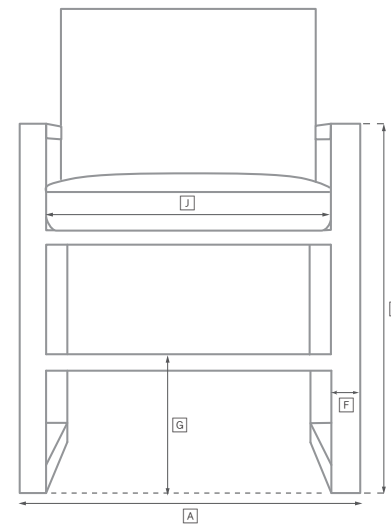

BYRON ALUMINUM SEATING COLLECTION

All dimensions are given in inches. See the attached "Dimensions Diagram" sheet for more information on the keys used in this chart.

	OVERALL WIDTH A	OVERALL DEPTH B	OVERALL HEIGHT W/ CUSHION C	FRAME HEIGHT D	ARM HEIGHT E	ARM WIDTH F	FOOT HEIGHT G	SEAT HEIGHT W/ CUSHION H	SEAT HEIGHT (FLOOR TO FRAME) I	INSIDE SEAT WIDTH J	INSIDE SEAT DEPTH K	NUMBER OF BACK CUSHIONS	NUMBER OF SEAT CUSHIONS	WEIGHT
LEFT-ARM CHAISE	72	32½	30¾	25	25	1½	-	16	2¾	62	30¾	1	1	-
RIGHT-ARM CHAISE	72	32½	30¾	25	25	1½	-	16	2¾	62	30¾	1	1	-
FOUR-SEAT LEFT-ARM RETURN SOFA	110	32½	30¾	25	25	1½	-	16	2¾	106¾	30¾	3	1	-
FOUR-SEAT RIGHT-ARM RETURN SOFA	110	32½	30¾	25	25	1½	-	16	2¾	106¾	30¾	3	1	-
TWO-SEAT ARMLESS SOFA	66	32½	30¾	25	-	-	-	16	2¾	66	30¾	2	1	-
TWO-SEAT LEFT-ARM SOFA	70¾	32½	30¾	25	25	1½	-	16	2¾	69	30¾	2	1	-
TWO-SEAT RIGHT-ARM SOFA	70¾	32½	30¾	25	25	1½	-	16	2¾	69	30¾	2	1	-

OUTDOOR SEATING DIMENSIONS DIAGRAM

See the "Dimensions Sheet" for the measurements that correspond with the letters below.

RH