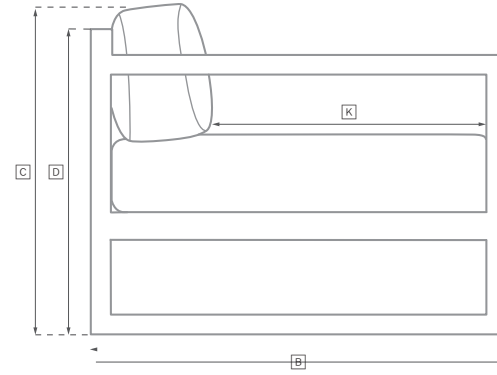

BYRON ALUMINUM SEATING COLLECTION

All dimensions are given in inches. See the attached "Dimensions Diagram" sheet for more information on the keys used in this chart.

	OVERALL WIDTH A	OVERALL DEPTH B	OVERALL HEIGHT W/ CUSHION C	FRAME HEIGHT D	ARM HEIGHT E	ARM WIDTH F	FOOT HEIGHT G	SEAT HEIGHT W/ CUSHION H	SEAT HEIGHT (FLOOR TO FRAME) I	INSIDE SEAT WIDTH J	INSIDE SEAT DEPTH K	NUMBER OF BACK CUSHIONS	NUMBER OF SEAT CUSHIONS	WEIGHT
LEFT-ARM CHAISE	72	32½	30¾	25	25	1½	-	16	2¾	62	30¾	1	1	-
RIGHT-ARM CHAISE	72	32½	30¾	25	25	1½	-	16	2¾	62	30¾	1	1	-
FOUR-SEAT LEFT-ARM RETURN SOFA	110	32½	30¾	25	25	1½	-	16	2¾	106¾	30¾	3	1	-
FOUR-SEAT RIGHT-ARM RETURN SOFA	110	32½	30¾	25	25	1½	-	16	2¾	106¾	30¾	3	1	-
TWO-SEAT ARMLESS SOFA	66	32½	30¾	25	-	-	-	16	2¾	66	30¾	2	1	-
TWO-SEAT LEFT-ARM SOFA	70¾	32½	30¾	25	25	1½	-	16	2¾	69	30¾	2	1	-
TWO-SEAT RIGHT-ARM SOFA	70¾	32½	30¾	25	25	1½	-	16	2¾	69	30¾	2	1	-

OUTDOOR SEATING DIMENSIONS DIAGRAM

See the "Dimensions Sheet" for the measurements that correspond with the letters below.

RH