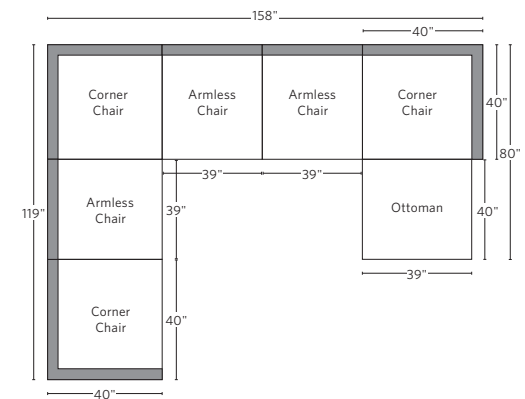

CLOUD MODULAR COLLECTION

All dimensions are given in inches. See the attached "Dimensions Diagram" sheet for more information on the keys used in this chart.

	A	B	C	D	E	F	G	H	I	J	K	L		M	N				O	P	Q	R	S
	OVERALL WIDTH	OVERALL DEPTH	OVERALL HEIGHT	FRAME HEIGHT	SEAT HEIGHT	ARM HEIGHT	FOOT HEIGHT	SEAT HEIGHT (FLOOR TO CUSHION SEAM)	SEAT HEIGHT (FLOOR TO FRAME)	INSIDE SEAT WIDTH	INSIDE SEAT DEPTH W/ BACK CUSHION	INSIDE SEAT DEPTH W/O BACK CUSHION	INSIDE BACK HEIGHT W/ SEAT & BACK CUSHIONS	INSIDE BACK HEIGHT W/ SEAT CUSHION	INSIDE BACK HEIGHT W/O SEAT OR BACK CUSHION	# OF BACK CUSHIONS	# OF SEAT CUSHIONS	ACCENT PILLOWS	ARM HEIGHT W/ SEAT CUSHION	ARM HEIGHT W/O SEAT CUSHION	ARM WIDTH	SLEEPER DEPTH OVERALL	SLEEPER DEPTH INSIDE
CLASSIC ARMLESS CHAIR	39	40	31½	23¾	18½	-	1	16½	11¼	39	22½	32	13	5¼	12	1	1	0	-	-	-	-	-
LUXE ARMLESS CHAIR	43¾	45	31½	23¾	18½	-	1	16½	11¼	43¾	25	36	13	5¼	12	1	1	0	-	-	-	-	-
CLASSIC CORNER CHAIR	40	40	31½	23¾	18½	23¾	1	16½	11¼	22½	22½	32	13	5¼	12	3	1	0	5¼	12	8	-	-
LUXE CORNER CHAIR	45	45	31½	23¾	18½	23¾	1	16½	11¼	25	25	36	13	5¼	12	3	1	0	5¼	12	9	-	-
CLASSIC END-OF-SECTIONAL OTTOMAN	39	40	18½	18½	18½	-	1	16½	11¼	39	-	-	-	-	-	-	1	0	-	-	-	-	-
LUXE END-OF-SECTIONAL OTTOMAN	43¾	45	18½	18½	18½	-	1	16½	11¼	43¾	-	-	-	-	-	-	1	0	-	-	-	-	-

UPHOLSTERY DIMENSIONS DIAGRAM

See the "Dimensions Sheet" for the measurements that correspond with the letters below.

RH

MODULAR SOFA

MODULAR SOFA CHAISE

Available in left and right-arm configurations.

MODULAR L-SECTIONAL

Available in left and right-arm configurations.

MODULAR U-CHAISE SECTIONAL

MODULAR U-SOFA SECTIONAL

MODULAR U-SOFA CHAISE SECTIONAL

Available in left and right-arm configurations.

MODULAR SOFA

MODULAR SOFA CHAISE

Available in left and right-arm configurations.

MODULAR L-SECTIONAL

Available in left and right-arm configurations.

MODULAR U-CHAISE SECTIONAL

MODULAR U-SOFA SECTIONAL

MODULAR U-SOFA CHAISE SECTIONAL

Available in left and right-arm configurations.