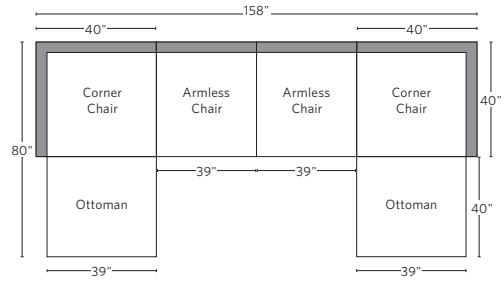

MODULAR U-CHAISE SECTIONAL