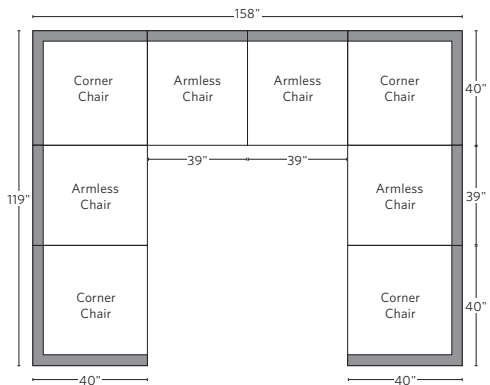

CLOUD MODULAR COLLECTION

All dimensions are given in inches. See the attached "Dimensions Diagram" sheet for more information on the keys used in this chart.

	A	B	C	D	E	F	G	H	I	J	K	L		M	N				O	P	Q	R	S
	OVERALL WIDTH	OVERALL DEPTH	OVERALL HEIGHT	FRAME HEIGHT	SEAT HEIGHT	ARM HEIGHT	FOOT HEIGHT	SEAT HEIGHT (FLOOR TO CUSHION SEAM)	SEAT HEIGHT (FLOOR TO FRAME)	INSIDE SEAT WIDTH	INSIDE SEAT DEPTH W/ BACK CUSHION	INSIDE SEAT DEPTH W/O BACK CUSHION	INSIDE BACK HEIGHT W/ SEAT & BACK CUSHIONS	INSIDE BACK HEIGHT W/ SEAT CUSHION	INSIDE BACK HEIGHT W/O SEAT OR BACK CUSHION	# OF BACK CUSHIONS	# OF SEAT CUSHIONS	ACCENT PILLOWS	ARM HEIGHT W/ SEAT CUSHION	ARM HEIGHT W/O SEAT CUSHION	ARM WIDTH	SLEEPER DEPTH OVERALL	SLEEPER DEPTH INSIDE
CLASSIC ARMLESS CHAIR	39	40	31½	23¾	18½	-	1	16½	11¼	39	22½	32	13	5¼	12	1	1	0	-	-	-	-	-
LUXE ARMLESS CHAIR	43¾	45	31½	23¾	18½	-	1	16½	11¼	43¾	25	36	13	5¼	12	1	1	0	-	-	-	-	-
CLASSIC CORNER CHAIR	40	40	31½	23¾	18½	23¾	1	16½	11¼	22½	22½	32	13	5¼	12	3	1	0	5¼	12	8	-	-
LUXE CORNER CHAIR	45	45	31½	23¾	18½	23¾	1	16½	11¼	25	25	36	13	5¼	12	3	1	0	5¼	12	9	-	-
CLASSIC END-OF-SECTIONAL OTTOMAN	39	40	18½	18½	18½	-	1	16½	11¼	39	-	-	-	-	-	-	1	0	-	-	-	-	-
LUXE END-OF-SECTIONAL OTTOMAN	43¾	45	18½	18½	18½	-	1	16½	11¼	43¾	-	-	-	-	-	-	1	0	-	-	-	-	-

UPHOLSTERY DIMENSIONS DIAGRAM

See the "Dimensions Sheet" for the measurements that correspond with the letters below.

RH

MODULAR SOFA

MODULAR SOFA CHAISE

Available in left and right-arm configurations.

MODULAR L-SECTIONAL

Available in left and right-arm configurations.

MODULAR U-CHAISE SECTIONAL

MODULAR U-SOFA SECTIONAL

MODULAR U-SOFA CHAISE SECTIONAL

Available in left and right-arm configurations.

MODULAR SOFA

MODULAR SOFA CHAISE

Available in left and right-arm configurations.

MODULAR L-SECTIONAL

Available in left and right-arm configurations.

MODULAR U-CHAISE SECTIONAL

MODULAR U-SOFA SECTIONAL

MODULAR U-SOFA CHAISE SECTIONAL

Available in left and right-arm configurations.