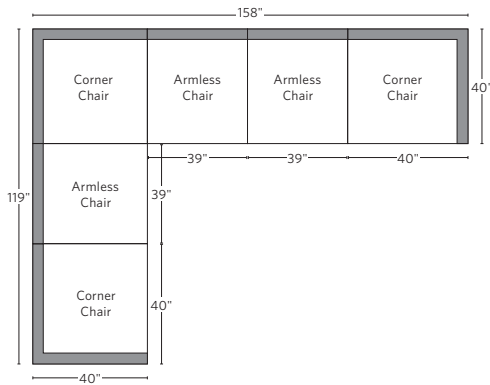

CLOUD MODULAR COLLECTION

All dimensions are given in inches. See the attached "Dimensions Diagram" sheet for more information on the keys used in this chart.

	A	B	C	D	E	F	G	H	I	J	K	L		M	N				O	P	Q	R	S
	OVERALL WIDTH	OVERALL DEPTH	OVERALL HEIGHT	FRAME HEIGHT	SEAT HEIGHT	ARM HEIGHT	FOOT HEIGHT	SEAT HEIGHT (FLOOR TO CUSHION SEAM)	SEAT HEIGHT (FLOOR TO FRAME)	INSIDE SEAT WIDTH	INSIDE SEAT DEPTH W/ BACK CUSHION	INSIDE SEAT DEPTH W/O BACK CUSHION	INSIDE BACK HEIGHT W/ SEAT & BACK CUSHIONS	INSIDE BACK HEIGHT W/ SEAT CUSHION	INSIDE BACK HEIGHT W/O SEAT OR BACK CUSHION	# OF BACK CUSHIONS	# OF SEAT CUSHIONS	ACCENT PILLOWS	ARM HEIGHT W/ SEAT CUSHION	ARM HEIGHT W/O SEAT CUSHION	ARM WIDTH	SLEEPER DEPTH OVERALL	SLEEPER DEPTH INSIDE
CLASSIC ARMLESS CHAIR	39	40	31½	23¾	18½	-	1	16½	11¼	39	22½	32	13	5¼	12	1	1	0	-	-	-	-	-
LUXE ARMLESS CHAIR	43¾	45	31½	23¾	18½	-	1	16½	11¼	43¾	25	36	13	5¼	12	1	1	0	-	-	-	-	-
CLASSIC CORNER CHAIR	40	40	31½	23¾	18½	23¾	1	16½	11¼	22½	22½	32	13	5¼	12	3	1	0	5¼	12	8	-	-
LUXE CORNER CHAIR	45	45	31½	23¾	18½	23¾	1	16½	11¼	25	25	36	13	5¼	12	3	1	0	5¼	12	9	-	-
CLASSIC END-OF-SECTIONAL OTTOMAN	39	40	18½	18½	18½	-	1	16½	11¼	39	-	-	-	-	-	-	1	0	-	-	-	-	-
LUXE END-OF-SECTIONAL OTTOMAN	43¾	45	18½	18½	18½	-	1	16½	11¼	43¾	-	-	-	-	-	-	1	0	-	-	-	-	-

UPHOLSTERY DIMENSIONS DIAGRAM

See the "Dimensions Sheet" for the measurements that correspond with the letters below.

RH

MODULAR SOFA

MODULAR SOFA CHAISE

Available in left and right-arm configurations.

MODULAR L-SECTIONAL

Available in left and right-arm configurations.

MODULAR U-CHAISE SECTIONAL

MODULAR U-SOFA SECTIONAL

MODULAR U-SOFA CHAISE SECTIONAL

Available in left and right-arm configurations.

MODULAR SOFA

MODULAR SOFA CHAISE

Available in left and right-arm configurations.

MODULAR L-SECTIONAL

Available in left and right-arm configurations.

MODULAR U-CHAISE SECTIONAL

MODULAR U-SOFA SECTIONAL

MODULAR U-SOFA CHAISE SECTIONAL

Available in left and right-arm configurations.