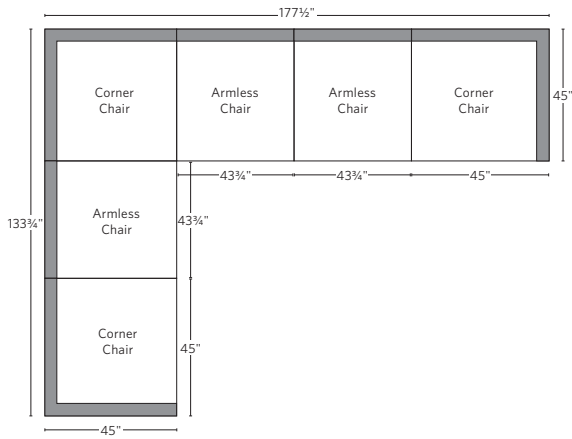

CLOUD MODULAR COLLECTION

All dimensions are given in inches. See the attached "Dimensions Diagram" sheet for more information on the keys used in this chart.

	A	B	C	D	E	F	G	H	I	J	K	L		M	N				O	P	Q	R	S
	OVERALL WIDTH	OVERALL DEPTH	OVERALL HEIGHT	FRAME HEIGHT	SEAT HEIGHT	ARM HEIGHT	FOOT HEIGHT	SEAT HEIGHT (FLOOR TO CUSHION SEAM)	SEAT HEIGHT (FLOOR TO FRAME)	INSIDE SEAT WIDTH	INSIDE SEAT DEPTH W/ BACK CUSHION	INSIDE SEAT DEPTH W/O BACK CUSHION	INSIDE BACK HEIGHT W/ SEAT & BACK CUSHIONS	INSIDE BACK HEIGHT W/ SEAT CUSHION	INSIDE BACK HEIGHT W/O SEAT OR BACK CUSHION	# OF BACK CUSHIONS	# OF SEAT CUSHIONS	ACCENT PILLOWS	ARM HEIGHT W/ SEAT CUSHION	ARM HEIGHT W/O SEAT CUSHION	ARM WIDTH	SLEEPER DEPTH OVERALL	SLEEPER DEPTH INSIDE
CLASSIC ARMLESS CHAIR	39	40	31½	23¾	18½	-	1	16½	11¼	39	22½	32	13	5¼	12	1	1	0	-	-	-	-	-
LUXE ARMLESS CHAIR	43¾	45	31½	23¾	18½	-	1	16½	11¼	43¾	25	36	13	5¼	12	1	1	0	-	-	-	-	-
CLASSIC CORNER CHAIR	40	40	31½	23¾	18½	23¾	1	16½	11¼	22½	22½	32	13	5¼	12	3	1	0	5¼	12	8	-	-
LUXE CORNER CHAIR	45	45	31½	23¾	18½	23¾	1	16½	11¼	25	25	36	13	5¼	12	3	1	0	5¼	12	9	-	-
CLASSIC END-OF-SECTIONAL OTTOMAN	39	40	18½	18½	18½	-	1	16½	11¼	39	-	-	-	-	-	-	1	0	-	-	-	-	-
LUXE END-OF-SECTIONAL OTTOMAN	43¾	45	18½	18½	18½	-	1	16½	11¼	43¾	-	-	-	-	-	-	1	0	-	-	-	-	-

UPHOLSTERY DIMENSIONS DIAGRAM

See the "Dimensions Sheet" for the measurements that correspond with the letters below.

RH

MODULAR SOFA

MODULAR SOFA CHAISE

Available in left and right-arm configurations.

MODULAR L-SECTIONAL

Available in left and right-arm configurations.

MODULAR U-CHAISE SECTIONAL

MODULAR U-SOFA SECTIONAL

MODULAR U-SOFA CHAISE SECTIONAL

Available in left and right-arm configurations.

MODULAR SOFA

MODULAR SOFA CHAISE

Available in left and right-arm configurations.

MODULAR L-SECTIONAL

Available in left and right-arm configurations.

MODULAR U-CHAISE SECTIONAL

MODULAR U-SOFA SECTIONAL

MODULAR U-SOFA CHAISE SECTIONAL

Available in left and right-arm configurations.