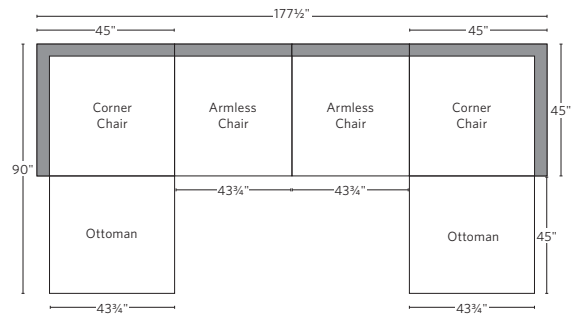

CLOUD MODULAR COLLECTION

All dimensions are given in inches. See the attached "Dimensions Diagram" sheet for more information on the keys used in this chart.

	A	B	C	D	E	F	G	H	I	J	K	L		M	N				O	P	Q	R	S
	OVERALL WIDTH	OVERALL DEPTH	OVERALL HEIGHT	FRAME HEIGHT	SEAT HEIGHT	ARM HEIGHT	FOOT HEIGHT	SEAT HEIGHT (FLOOR TO CUSHION SEAM)	SEAT HEIGHT (FLOOR TO FRAME)	INSIDE SEAT WIDTH	INSIDE SEAT DEPTH W/ BACK CUSHION	INSIDE SEAT DEPTH W/O BACK CUSHION	INSIDE BACK HEIGHT W/ SEAT & BACK CUSHIONS	INSIDE BACK HEIGHT W/ SEAT CUSHION	INSIDE BACK HEIGHT W/O SEAT OR BACK CUSHION	# OF BACK CUSHIONS	# OF SEAT CUSHIONS	ACCENT PILLOWS	ARM HEIGHT W/ SEAT CUSHION	ARM HEIGHT W/O SEAT CUSHION	ARM WIDTH	SLEEPER DEPTH OVERALL	SLEEPER DEPTH INSIDE
CLASSIC ARMLESS CHAIR	39	40	31½	23¾	18½	-	1	16½	11¼	39	22½	32	13	5¼	12	1	1	0	-	-	-	-	-
LUXE ARMLESS CHAIR	43¾	45	31½	23¾	18½	-	1	16½	11¼	43¾	25	36	13	5¼	12	1	1	0	-	-	-	-	-
CLASSIC CORNER CHAIR	40	40	31½	23¾	18½	23¾	1	16½	11¼	22½	22½	32	13	5¼	12	3	1	0	5¼	12	8	-	-
LUXE CORNER CHAIR	45	45	31½	23¾	18½	23¾	1	16½	11¼	25	25	36	13	5¼	12	3	1	0	5¼	12	9	-	-
CLASSIC END-OF-SECTIONAL OTTOMAN	39	40	18½	18½	18½	-	1	16½	11¼	39	-	-	-	-	-	-	1	0	-	-	-	-	-
LUXE END-OF-SECTIONAL OTTOMAN	43¾	45	18½	18½	18½	-	1	16½	11¼	43¾	-	-	-	-	-	-	1	0	-	-	-	-	-

UPHOLSTERY DIMENSIONS DIAGRAM

See the "Dimensions Sheet" for the measurements that correspond with the letters below.

RH

MODULAR SOFA

MODULAR SOFA CHAISE

Available in left and right-arm configurations.

MODULAR L-SECTIONAL

Available in left and right-arm configurations.

MODULAR L-SECTIONAL

Available in left and right-arm configurations.

MODULAR U-CHAISE SECTIONAL

MODULAR U-SOFA SECTIONAL

MODULAR U-SOFA CHAISE SECTIONAL

Available in left and right-arm configurations.