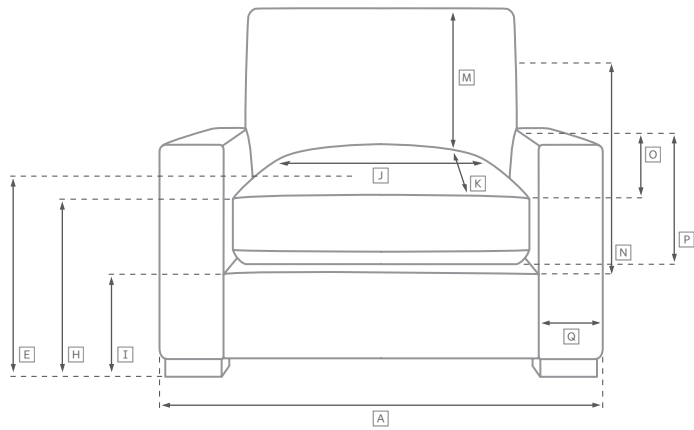

CLOUD MODULAR COLLECTION

All dimensions are given in inches. See the attached "Dimensions Diagram" sheet for more information on the keys used in this chart.

	A	B	C	D	E	F	G	H	I	J	K	L		M	N				O	P	Q	R	S
	OVERALL WIDTH	OVERALL DEPTH	OVERALL HEIGHT	FRAME HEIGHT	SEAT HEIGHT	ARM HEIGHT	FOOT HEIGHT	SEAT HEIGHT (FLOOR TO CUSHION SEAM)	SEAT HEIGHT (FLOOR TO FRAME)	INSIDE SEAT WIDTH	INSIDE SEAT DEPTH W/ BACK CUSHION	INSIDE SEAT DEPTH W/O BACK CUSHION	INSIDE BACK HEIGHT W/ SEAT & BACK CUSHIONS	INSIDE BACK HEIGHT W/ SEAT CUSHION	INSIDE BACK HEIGHT W/O SEAT OR BACK CUSHION	# OF BACK CUSHIONS	# OF SEAT CUSHIONS	ACCENT PILLOWS	ARM HEIGHT W/ SEAT CUSHION	ARM HEIGHT W/O SEAT CUSHION	ARM WIDTH	SLEEPER DEPTH OVERALL	SLEEPER DEPTH INSIDE
CLASSIC ARMLESS CHAIR	39	40	31½	23¾	18½	-	1	16½	11¼	39	22½	32	13	5¼	12	1	1	0	-	-	-	-	-
LUXE ARMLESS CHAIR	43¾	45	31½	23¾	18½	-	1	16½	11¼	43¾	25	36	13	5¼	12	1	1	0	-	-	-	-	-
CLASSIC CORNER CHAIR	40	40	31½	23¾	18½	23¾	1	16½	11¼	22½	22½	32	13	5¼	12	3	1	0	5¼	12	8	-	-
LUXE CORNER CHAIR	45	45	31½	23¾	18½	23¾	1	16½	11¼	25	25	36	13	5¼	12	3	1	0	5¼	12	9	-	-
CLASSIC END-OF-SECTIONAL OTTOMAN	39	40	18½	18½	18½	-	1	16½	11¼	39	-	-	-	-	-	-	1	0	-	-	-	-	-
LUXE END-OF-SECTIONAL OTTOMAN	43¾	45	18½	18½	18½	-	1	16½	11¼	43¾	-	-	-	-	-	-	1	0	-	-	-	-	-

UPHOLSTERY DIMENSIONS DIAGRAM

See the "Dimensions Sheet" for the measurements that correspond with the letters below.

RH

MODULAR SOFA

MODULAR SOFA CHAISE

Available in left and right-arm configurations.

MODULAR L-SECTIONAL