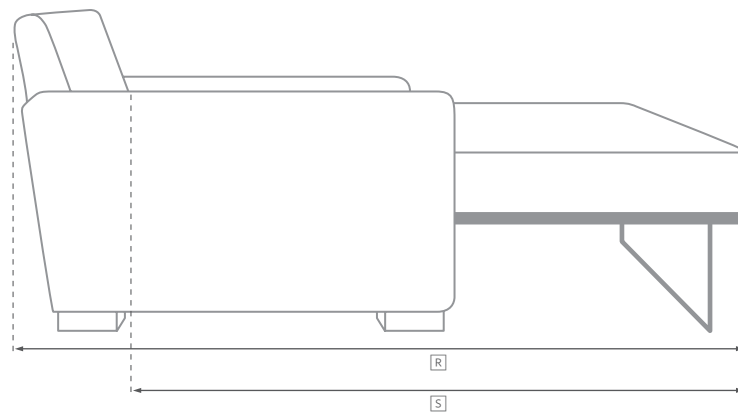

CLOUD MODULAR COLLECTION

All dimensions are given in inches. See the attached "Dimensions Diagram" sheet for more information on the keys used in this chart.

	A	B	C	D	E	F	G	H	I	J	K	L		M	N				O	P	Q	R	S
	OVERALL WIDTH	OVERALL DEPTH	OVERALL HEIGHT	FRAME HEIGHT	SEAT HEIGHT	ARM HEIGHT	FOOT HEIGHT	SEAT HEIGHT (FLOOR TO CUSHION SEAM)	SEAT HEIGHT (FLOOR TO FRAME)	INSIDE SEAT WIDTH	INSIDE SEAT DEPTH W/ BACK CUSHION	INSIDE SEAT DEPTH W/O BACK CUSHION	INSIDE BACK HEIGHT W/ SEAT & BACK CUSHIONS	INSIDE BACK HEIGHT W/ SEAT CUSHION	INSIDE BACK HEIGHT W/O SEAT OR BACK CUSHION	# OF BACK CUSHIONS	# OF SEAT CUSHIONS	ACCENT PILLOWS	ARM HEIGHT W/ SEAT CUSHION	ARM HEIGHT W/O SEAT CUSHION	ARM WIDTH	SLEEPER DEPTH OVERALL	SLEEPER DEPTH INSIDE
CLASSIC ARMLESS CHAIR	39	40	31½	23¾	18½	-	1	16½	11¼	39	22½	32	13	5¼	12	1	1	0	-	-	-	-	-
LUXE ARMLESS CHAIR	43¾	45	31½	23¾	18½	-	1	16½	11¼	43¾	25	36	13	5¼	12	1	1	0	-	-	-	-	-
CLASSIC CORNER CHAIR	40	40	31½	23¾	18½	23¾	1	16½	11¼	22½	22½	32	13	5¼	12	3	1	0	5¼	12	8	-	-
LUXE CORNER CHAIR	45	45	31½	23¾	18½	23¾	1	16½	11¼	25	25	36	13	5¼	12	3	1	0	5¼	12	9	-	-
CLASSIC END-OF-SECTIONAL OTTOMAN	39	40	18½	18½	18½	-	1	16½	11¼	39	-	-	-	-	-	-	1	0	-	-	-	-	-
LUXE END-OF-SECTIONAL OTTOMAN	43¾	45	18½	18½	18½	-	1	16½	11¼	43¾	-	-	-	-	-	-	1	0	-	-	-	-	-

UPHOLSTERY DIMENSIONS DIAGRAM

See the "Dimensions Sheet" for the measurements that correspond with the letters below.

RH

MODULAR SOFA

MODULAR SOFA CHAISE

Available in left and right-arm configurations.

MODULAR L-SECTIONAL