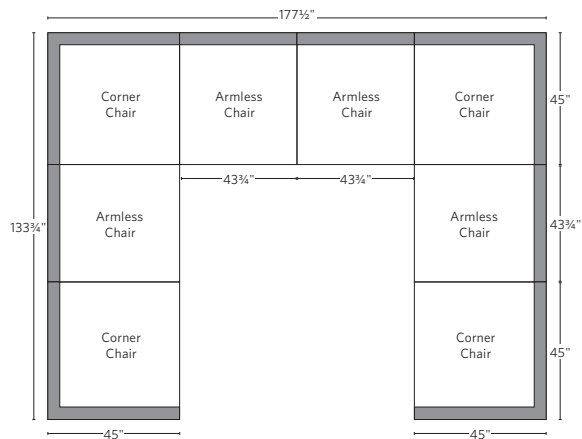

CLOUD MODULAR COLLECTION

All dimensions are given in inches. See the attached "Dimensions Diagram" sheet for more information on the keys used in this chart.

	A	B	C	D	E	F	G	H	I	J	K	L		M	N				O	P	Q	R	S
	OVERALL WIDTH	OVERALL DEPTH	OVERALL HEIGHT	FRAME HEIGHT	SEAT HEIGHT	ARM HEIGHT	FOOT HEIGHT	SEAT HEIGHT (FLOOR TO CUSHION SEAM)	SEAT HEIGHT (FLOOR TO FRAME)	INSIDE SEAT WIDTH	INSIDE SEAT DEPTH W/ BACK CUSHION	INSIDE SEAT DEPTH W/O BACK CUSHION	INSIDE BACK HEIGHT W/ SEAT & BACK CUSHIONS	INSIDE BACK HEIGHT W/ SEAT CUSHION	INSIDE BACK HEIGHT W/O SEAT OR BACK CUSHION	# OF BACK CUSHIONS	# OF SEAT CUSHIONS	ACCENT PILLOWS	ARM HEIGHT W/ SEAT CUSHION	ARM HEIGHT W/O SEAT CUSHION	ARM WIDTH	SLEEPER DEPTH OVERALL	SLEEPER DEPTH INSIDE
CLASSIC ARMLESS CHAIR	39	40	31½	23¾	18½	-	1	16½	11¼	39	22½	32	13	5¼	12	1	1	0	-	-	-	-	-
LUXE ARMLESS CHAIR	43¾	45	31½	23¾	18½	-	1	16½	11¼	43¾	25	36	13	5¼	12	1	1	0	-	-	-	-	-
CLASSIC CORNER CHAIR	40	40	31½	23¾	18½	23¾	1	16½	11¼	22½	22½	32	13	5¼	12	3	1	0	5¼	12	8	-	-
LUXE CORNER CHAIR	45	45	31½	23¾	18½	23¾	1	16½	11¼	25	25	36	13	5¼	12	3	1	0	5¼	12	9	-	-
CLASSIC END-OF-SECTIONAL OTTOMAN	39	40	18½	18½	18½	-	1	16½	11¼	39	-	-	-	-	-	-	1	0	-	-	-	-	-
LUXE END-OF-SECTIONAL OTTOMAN	43¾	45	18½	18½	18½	-	1	16½	11¼	43¾	-	-	-	-	-	-	1	0	-	-	-	-	-

UPHOLSTERY DIMENSIONS DIAGRAM

See the "Dimensions Sheet" for the measurements that correspond with the letters below.

RH

MODULAR SOFA

MODULAR SOFA CHAISE

Available in left and right-arm configurations.

MODULAR L-SECTIONAL

Available in left and right-arm configurations.

MODULAR L-SECTIONAL

Available in left and right-arm configurations.

MODULAR U-CHAISE SECTIONAL

MODULAR U-SOFA SECTIONAL

MODULAR U-SOFA CHAISE SECTIONAL

Available in left and right-arm configurations.