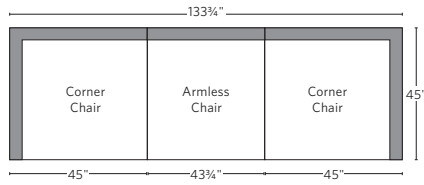

CLOUD MODULAR COLLECTION

All dimensions are given in inches. See the attached "Dimensions Diagram" sheet for more information on the keys used in this chart.

	A	B	C	D	E	F	G	H	I	J	K	L		M	N				O	P	Q	R	S
	OVERALL WIDTH	OVERALL DEPTH	OVERALL HEIGHT	FRAME HEIGHT	SEAT HEIGHT	ARM HEIGHT	FOOT HEIGHT	SEAT HEIGHT (FLOOR TO CUSHION SEAM)	SEAT HEIGHT (FLOOR TO FRAME)	INSIDE SEAT WIDTH	INSIDE SEAT DEPTH W/ BACK CUSHION	INSIDE SEAT DEPTH W/O BACK CUSHION	INSIDE BACK HEIGHT W/ SEAT & BACK CUSHIONS	INSIDE BACK HEIGHT W/ SEAT CUSHION	INSIDE BACK HEIGHT W/O SEAT OR BACK CUSHION	# OF BACK CUSHIONS	# OF SEAT CUSHIONS	ACCENT PILLOWS	ARM HEIGHT W/ SEAT CUSHION	ARM HEIGHT W/O SEAT CUSHION	ARM WIDTH	SLEEPER DEPTH OVERALL	SLEEPER DEPTH INSIDE
CLASSIC ARMLESS CHAIR	39	40	31½	23¾	18½	-	1	16½	11¼	39	22½	32	13	5¼	12	1	1	0	-	-	-	-	-
LUXE ARMLESS CHAIR	43¾	45	31½	23¾	18½	-	1	16½	11¼	43¾	25	36	13	5¼	12	1	1	0	-	-	-	-	-
CLASSIC CORNER CHAIR	40	40	31½	23¾	18½	23¾	1	16½	11¼	22½	22½	32	13	5¼	12	3	1	0	5¼	12	8	-	-
LUXE CORNER CHAIR	45	45	31½	23¾	18½	23¾	1	16½	11¼	25	25	36	13	5¼	12	3	1	0	5¼	12	9	-	-
CLASSIC END-OF-SECTIONAL OTTOMAN	39	40	18½	18½	18½	-	1	16½	11¼	39	-	-	-	-	-	-	1	0	-	-	-	-	-
LUXE END-OF-SECTIONAL OTTOMAN	43¾	45	18½	18½	18½	-	1	16½	11¼	43¾	-	-	-	-	-	-	1	0	-	-	-	-	-

UPHOLSTERY DIMENSIONS DIAGRAM

See the "Dimensions Sheet" for the measurements that correspond with the letters below.

RH

MODULAR SOFA

MODULAR SOFA CHAISE

Available in left and right-arm configurations.

MODULAR L-SECTIONAL

Available in left and right-arm configurations.

MODULAR U-CHAISE SECTIONAL

MODULAR U-SOFA SECTIONAL

MODULAR U-SOFA CHAISE SECTIONAL

Available in left and right-arm configurations.

MODULAR SOFA

MODULAR SOFA CHAISE

Available in left and right-arm configurations.

MODULAR L-SECTIONAL

Available in left and right-arm configurations.

MODULAR U-CHAISE SECTIONAL

MODULAR U-SOFA SECTIONAL

MODULAR U-SOFA CHAISE SECTIONAL

Available in left and right-arm configurations.