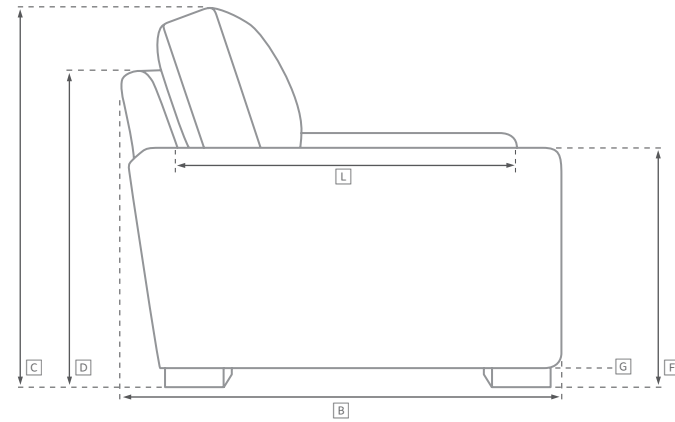

CLOUD MODULAR COLLECTION

All dimensions are given in inches. See the attached "Dimensions Diagram" sheet for more information on the keys used in this chart.

	A	B	C	D	E	F	G	H	I	J	K	L		M	N				O	P	Q	R	S
	OVERALL WIDTH	OVERALL DEPTH	OVERALL HEIGHT	FRAME HEIGHT	SEAT HEIGHT	ARM HEIGHT	FOOT HEIGHT	SEAT HEIGHT (FLOOR TO CUSHION SEAM)	SEAT HEIGHT (FLOOR TO FRAME)	INSIDE SEAT WIDTH	INSIDE SEAT DEPTH W/ BACK CUSHION	INSIDE SEAT DEPTH W/O BACK CUSHION	INSIDE BACK HEIGHT W/ SEAT & BACK CUSHIONS	INSIDE BACK HEIGHT W/ SEAT CUSHION	INSIDE BACK HEIGHT W/O SEAT OR BACK CUSHION	# OF BACK CUSHIONS	# OF SEAT CUSHIONS	ACCENT PILLOWS	ARM HEIGHT W/ SEAT CUSHION	ARM HEIGHT W/O SEAT CUSHION	ARM WIDTH	SLEEPER DEPTH OVERALL	SLEEPER DEPTH INSIDE
CLASSIC ARMLESS CHAIR	39	40	31½	23¾	18½	-	1	16½	11¼	39	22½	32	13	5¼	12	1	1	0	-	-	-	-	-
LUXE ARMLESS CHAIR	43¾	45	31½	23¾	18½	-	1	16½	11¼	43¾	25	36	13	5¼	12	1	1	0	-	-	-	-	-
CLASSIC CORNER CHAIR	40	40	31½	23¾	18½	23¾	1	16½	11¼	22½	22½	32	13	5¼	12	3	1	0	5¼	12	8	-	-
LUXE CORNER CHAIR	45	45	31½	23¾	18½	23¾	1	16½	11¼	25	25	36	13	5¼	12	3	1	0	5¼	12	9	-	-
CLASSIC END-OF-SECTIONAL OTTOMAN	39	40	18½	18½	18½	-	1	16½	11¼	39	-	-	-	-	-	-	1	0	-	-	-	-	-
LUXE END-OF-SECTIONAL OTTOMAN	43¾	45	18½	18½	18½	-	1	16½	11¼	43¾	-	-	-	-	-	-	1	0	-	-	-	-	-

UPHOLSTERY DIMENSIONS DIAGRAM

See the "Dimensions Sheet" for the measurements that correspond with the letters below.

RH

MODULAR SOFA

MODULAR SOFA CHAISE

Available in left and right-arm configurations.

MODULAR L-SECTIONAL