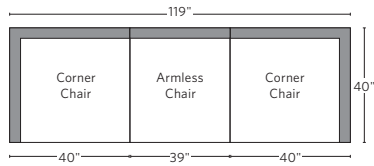

CLOUD MODULAR COLLECTION

All dimensions are given in inches. See the attached "Dimensions Diagram" sheet for more information on the keys used in this chart.

	A	B	C	D	E	F	G	H	I	J	K	L		M	N				O	P	Q	R	S
	OVERALL WIDTH	OVERALL DEPTH	OVERALL HEIGHT	FRAME HEIGHT	SEAT HEIGHT	ARM HEIGHT	FOOT HEIGHT	SEAT HEIGHT (FLOOR TO CUSHION SEAM)	SEAT HEIGHT (FLOOR TO FRAME)	INSIDE SEAT WIDTH	INSIDE SEAT DEPTH W/ BACK CUSHION	INSIDE SEAT DEPTH W/O BACK CUSHION	INSIDE BACK HEIGHT W/ SEAT & BACK CUSHIONS	INSIDE BACK HEIGHT W/ SEAT CUSHION	INSIDE BACK HEIGHT W/O SEAT OR BACK CUSHION	# OF BACK CUSHIONS	# OF SEAT CUSHIONS	ACCENT PILLOWS	ARM HEIGHT W/ SEAT CUSHION	ARM HEIGHT W/O SEAT CUSHION	ARM WIDTH	SLEEPER DEPTH OVERALL	SLEEPER DEPTH INSIDE
CLASSIC ARMLESS CHAIR	39	40	31½	23¾	18½	-	1	16½	11¼	39	22½	32	13	5¼	12	1	1	0	-	-	-	-	-
LUXE ARMLESS CHAIR	43¾	45	31½	23¾	18½	-	1	16½	11¼	43¾	25	36	13	5¼	12	1	1	0	-	-	-	-	-
CLASSIC CORNER CHAIR	40	40	31½	23¾	18½	23¾	1	16½	11¼	22½	22½	32	13	5¼	12	3	1	0	5¼	12	8	-	-
LUXE CORNER CHAIR	45	45	31½	23¾	18½	23¾	1	16½	11¼	25	25	36	13	5¼	12	3	1	0	5¼	12	9	-	-
CLASSIC END-OF-SECTIONAL OTTOMAN	39	40	18½	18½	18½	-	1	16½	11¼	39	-	-	-	-	-	-	1	0	-	-	-	-	-
LUXE END-OF-SECTIONAL OTTOMAN	43¾	45	18½	18½	18½	-	1	16½	11¼	43¾	-	-	-	-	-	-	1	0	-	-	-	-	-

UPHOLSTERY DIMENSIONS DIAGRAM

See the "Dimensions Sheet" for the measurements that correspond with the letters below.

RH

MODULAR SOFA

MODULAR SOFA CHAISE

Available in left and right-arm configurations.

MODULAR L-SECTIONAL

Available in left and right-arm configurations.

MODULAR L-SECTIONAL

Available in left and right-arm configurations.

MODULAR U-CHAISE SECTIONAL

MODULAR U-SOFA SECTIONAL

MODULAR U-SOFA CHAISE SECTIONAL

Available in left and right-arm configurations.