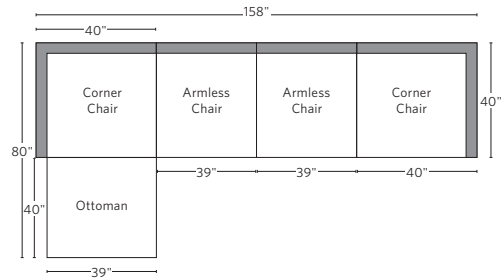

CLOUD MODULAR COLLECTION

All dimensions are given in inches. See the attached "Dimensions Diagram" sheet for more information on the keys used in this chart.

	A	B	C	D	E	F	G	H	I	J	K	L		M	N				O	P	Q	R	S
	OVERALL WIDTH	OVERALL DEPTH	OVERALL HEIGHT	FRAME HEIGHT	SEAT HEIGHT	ARM HEIGHT	FOOT HEIGHT	SEAT HEIGHT (FLOOR TO CUSHION SEAM)	SEAT HEIGHT (FLOOR TO FRAME)	INSIDE SEAT WIDTH	INSIDE SEAT DEPTH W/ BACK CUSHION	INSIDE SEAT DEPTH W/O BACK CUSHION	INSIDE BACK HEIGHT W/ SEAT & BACK CUSHIONS	INSIDE BACK HEIGHT W/ SEAT CUSHION	INSIDE BACK HEIGHT W/O SEAT OR BACK CUSHION	# OF BACK CUSHIONS	# OF SEAT CUSHIONS	ACCENT PILLOWS	ARM HEIGHT W/ SEAT CUSHION	ARM HEIGHT W/O SEAT CUSHION	ARM WIDTH	SLEEPER DEPTH OVERALL	SLEEPER DEPTH INSIDE
CLASSIC ARMLESS CHAIR	39	40	31½	23¾	18½	-	1	16½	11¼	39	22½	32	13	5¼	12	1	1	0	-	-	-	-	-
LUXE ARMLESS CHAIR	43¾	45	31½	23¾	18½	-	1	16½	11¼	43¾	25	36	13	5¼	12	1	1	0	-	-	-	-	-
CLASSIC CORNER CHAIR	40	40	31½	23¾	18½	23¾	1	16½	11¼	22½	22½	32	13	5¼	12	3	1	0	5¼	12	8	-	-
LUXE CORNER CHAIR	45	45	31½	23¾	18½	23¾	1	16½	11¼	25	25	36	13	5¼	12	3	1	0	5¼	12	9	-	-
CLASSIC END-OF-SECTIONAL OTTOMAN	39	40	18½	18½	18½	-	1	16½	11¼	39	-	-	-	-	-	-	1	0	-	-	-	-	-
LUXE END-OF-SECTIONAL OTTOMAN	43¾	45	18½	18½	18½	-	1	16½	11¼	43¾	-	-	-	-	-	-	1	0	-	-	-	-	-

UPHOLSTERY DIMENSIONS DIAGRAM

See the "Dimensions Sheet" for the measurements that correspond with the letters below.

RH

MODULAR SOFA

MODULAR SOFA CHAISE

Available in left and right-arm configurations.

MODULAR L-SECTIONAL