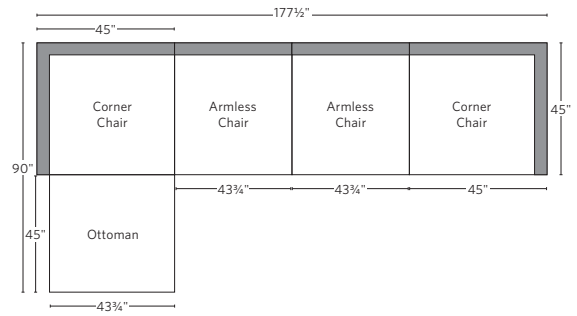

CLOUD MODULAR COLLECTION

All dimensions are given in inches. See the attached "Dimensions Diagram" sheet for more information on the keys used in this chart.

	A	B	C	D	E	F	G	H	I	J	K	L		M	N				O	P	Q	R	S
	OVERALL WIDTH	OVERALL DEPTH	OVERALL HEIGHT	FRAME HEIGHT	SEAT HEIGHT	ARM HEIGHT	FOOT HEIGHT	SEAT HEIGHT (FLOOR TO CUSHION SEAM)	SEAT HEIGHT (FLOOR TO FRAME)	INSIDE SEAT WIDTH	INSIDE SEAT DEPTH W/ BACK CUSHION	INSIDE SEAT DEPTH W/O BACK CUSHION	INSIDE BACK HEIGHT W/ SEAT & BACK CUSHIONS	INSIDE BACK HEIGHT W/ SEAT CUSHION	INSIDE BACK HEIGHT W/O SEAT OR BACK CUSHION	# OF BACK CUSHIONS	# OF SEAT CUSHIONS	ACCENT PILLOWS	ARM HEIGHT W/ SEAT CUSHION	ARM HEIGHT W/O SEAT CUSHION	ARM WIDTH	SLEEPER DEPTH OVERALL	SLEEPER DEPTH INSIDE
CLASSIC ARMLESS CHAIR	39	40	31½	23¾	18½	-	1	16½	11¼	39	22½	32	13	5¼	12	1	1	0	-	-	-	-	-
LUXE ARMLESS CHAIR	43¾	45	31½	23¾	18½	-	1	16½	11¼	43¾	25	36	13	5¼	12	1	1	0	-	-	-	-	-
CLASSIC CORNER CHAIR	40	40	31½	23¾	18½	23¾	1	16½	11¼	22½	22½	32	13	5¼	12	3	1	0	5¼	12	8	-	-
LUXE CORNER CHAIR	45	45	31½	23¾	18½	23¾	1	16½	11¼	25	25	36	13	5¼	12	3	1	0	5¼	12	9	-	-
CLASSIC END-OF-SECTIONAL OTTOMAN	39	40	18½	18½	18½	-	1	16½	11¼	39	-	-	-	-	-	-	1	0	-	-	-	-	-
LUXE END-OF-SECTIONAL OTTOMAN	43¾	45	18½	18½	18½	-	1	16½	11¼	43¾	-	-	-	-	-	-	1	0	-	-	-	-	-

UPHOLSTERY DIMENSIONS DIAGRAM

See the "Dimensions Sheet" for the measurements that correspond with the letters below.

RH

MODULAR SOFA

MODULAR SOFA CHAISE

Available in left and right-arm configurations.

MODULAR L-SECTIONAL

Available in left and right-arm configurations.

MODULAR U-CHAISE SECTIONAL

MODULAR U-SOFA SECTIONAL

MODULAR U-SOFA CHAISE SECTIONAL

Available in left and right-arm configurations.

MODULAR SOFA

MODULAR SOFA CHAISE

Available in left and right-arm configurations.

MODULAR L-SECTIONAL

Available in left and right-arm configurations.

MODULAR U-CHAISE SECTIONAL

MODULAR U-SOFA SECTIONAL

MODULAR U-SOFA CHAISE SECTIONAL

Available in left and right-arm configurations.