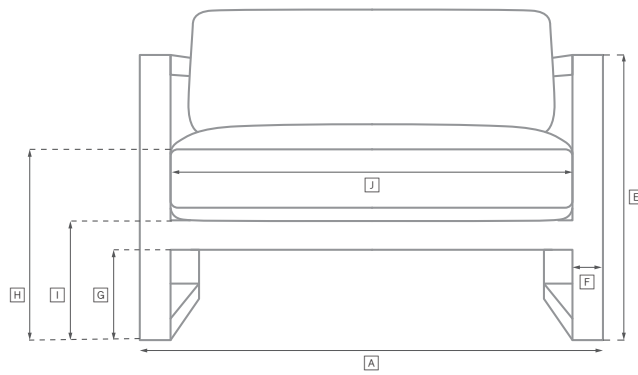

BALMAIN ALUMINUM SEATING COLLECTION

All dimensions are given in inches. See the attached "Dimensions Diagram" sheet for more information on the keys used in this chart.

	OVERALL WIDTH [A]	OVERALL DEPTH [B]	OVERALL HEIGHT W/ CUSHION [C]	FRAME HEIGHT [D]	ARM HEIGHT [E]	ARM WIDTH [F]	FOOT HEIGHT [G]	SEAT HEIGHT W/ CUSHION [H]	SEAT HEIGHT (FLOOR TO FRAME) [I]	INSIDE SEAT WIDTH [J]	INSIDE SEAT DEPTH [K]	# OF BACK CUSHIONS	# OF SEAT CUSHIONS
68" SOFA	68	31½	31	23¾	23¾	1½	5	15½	7	65	21	2	1
94" SOFA	94	31½	31	23¾	23¾	1½	5	15½	7	91	21	2	1
108" SOFA	108	31½	31	23¾	23¾	1½	5	15½	7	105	21	2	1
LOUNGE CHAIR	31½	31½	31	23¾	23¾	1½	5	15½	7	28½	21	1	1
SWIVEL LOUNGE CHAIR	31½	31½	31	23¾	23¾	1½	5	15½	7	28½	21	1	1
OTTOMAN	31½	31½	16	7	NA	NA	5	15½	7	31½	31½	NA	1
DAYBED	57	69	31	23½	23½	1½	1½	15½	7	54	58	2	1
CHAISE	27¾	79½	31	27½	NA	NA	5	12½	9	27	52	1	1
DINING ARMCHAIR	23	23	32	27½	27½	1½	NA	19½	17	20	17	1	1
BARSTOOL	20¾	20	44	39½	39½	1½	9	31½	29	18	16½	1	1
COUNTER STOOL	20¾	20	40½	35	35	1½	6	27½	25	18	16½	1	1
BACKLESS SWIVEL BARSTOOL	16	16	31½	29	NA	NA	9	31½	29	16	16	0	1
BACKLESS SWIVEL COUNTER STOOL	16	16	27½	25	NA	NA	6	27½	25	16	16	0	1

OUTDOOR SEATING DIMENSIONS DIAGRAM

See the "Dimensions Sheet" for the measurements that correspond with the letters below.

RH

OUTDOOR SEATING DIMENSIONS DIAGRAM

See the "Dimensions Sheet" for the measurements that correspond with the letters below.