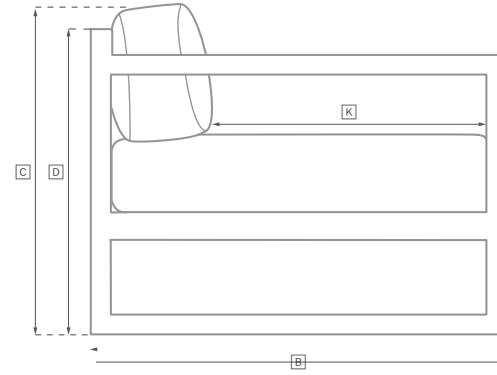

BALMAIN ALUMINUM SEATING COLLECTION

All dimensions are given in inches. See the attached "Dimensions Diagram" sheet for more information on the keys used in this chart.

	OVERALL WIDTH [A]	OVERALL DEPTH [B]	OVERALL HEIGHT W/ CUSHION [C]	FRAME HEIGHT [D]	ARM HEIGHT [E]	ARM WIDTH [F]	FOOT HEIGHT [G]	SEAT HEIGHT W/ CUSHION [H]	SEAT HEIGHT (FLOOR TO FRAME) [I]	INSIDE SEAT WIDTH [J]	INSIDE SEAT DEPTH [K]	# OF BACK CUSHIONS	# OF SEAT CUSHIONS
68" SOFA	68	31½	31	23¾	23¾	1½	5	15½	7	65	21	2	1
94" SOFA	94	31½	31	23¾	23¾	1½	5	15½	7	91	21	2	1
108" SOFA	108	31½	31	23¾	23¾	1½	5	15½	7	105	21	2	1
LOUNGE CHAIR	31½	31½	31	23¾	23¾	1½	5	15½	7	28½	21	1	1
SWIVEL LOUNGE CHAIR	31½	31½	31	23¾	23¾	1½	5	15½	7	28½	21	1	1
OTTOMAN	31½	31½	16	7	NA	NA	5	15½	7	31½	31½	NA	1
DAYBED	57	69	31	23½	23½	1½	1½	15½	7	54	58	2	1
CHAISE	27¾	79½	31	27½	NA	NA	5	12½	9	27	52	1	1
DINING ARMCHAIR	23	23	32	27½	27½	1½	NA	19½	17	20	17	1	1
BARSTOOL	20¾	20	44	39½	39½	1½	9	31½	29	18	16½	1	1
COUNTER STOOL	20¾	20	40½	35	35	1½	6	27½	25	18	16½	1	1
BACKLESS SWIVEL BARSTOOL	16	16	31½	29	NA	NA	9	31½	29	16	16	0	1
BACKLESS SWIVEL COUNTER STOOL	16	16	27½	25	NA	NA	6	27½	25	16	16	0	1

OUTDOOR SEATING DIMENSIONS DIAGRAM

See the "Dimensions Sheet" for the measurements that correspond with the letters below.

RH

OUTDOOR SEATING DIMENSIONS DIAGRAM

See the "Dimensions Sheet" for the measurements that correspond with the letters below.