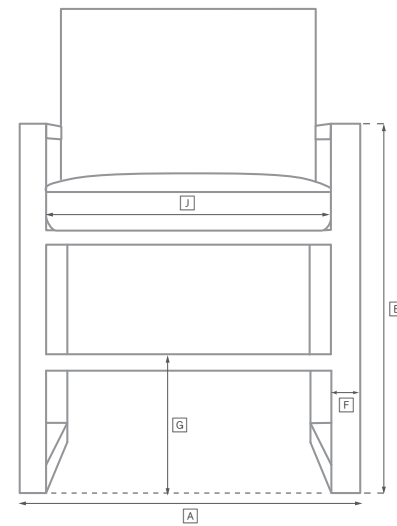

BALMAIN ALUMINUM SEATING COLLECTION

All dimensions are given in inches. See the attached "Dimensions Diagram" sheet for more information on the keys used in this chart.

	OVERALL WIDTH [A]	OVERALL DEPTH [B]	OVERALL HEIGHT W/ CUSHION [C]	FRAME HEIGHT [D]	ARM HEIGHT [E]	ARM WIDTH [F]	FOOT HEIGHT [G]	SEAT HEIGHT W/ CUSHION [H]	SEAT HEIGHT (FLOOR TO FRAME) [I]	INSIDE SEAT WIDTH [J]	INSIDE SEAT DEPTH [K]	# OF BACK CUSHIONS	# OF SEAT CUSHIONS
68" SOFA	68	31½	31	23¾	23¾	1½	5	15½	7	65	21	2	1
94" SOFA	94	31½	31	23¾	23¾	1½	5	15½	7	91	21	2	1
108" SOFA	108	31½	31	23¾	23¾	1½	5	15½	7	105	21	2	1
LOUNGE CHAIR	31½	31½	31	23¾	23¾	1½	5	15½	7	28½	21	1	1
SWIVEL LOUNGE CHAIR	31½	31½	31	23¾	23¾	1½	5	15½	7	28½	21	1	1
OTTOMAN	31½	31½	16	7	NA	NA	5	15½	7	31½	31½	NA	1
DAYBED	57	69	31	23½	23½	1½	1½	15½	7	54	58	2	1
CHAISE	27¾	79½	31	27½	NA	NA	5	12½	9	27	52	1	1
DINING ARMCHAIR	23	23	32	27½	27½	1½	NA	19½	17	20	17	1	1
BARSTOOL	20¾	20	44	39½	39½	1½	9	31½	29	18	16½	1	1
COUNTER STOOL	20¾	20	40½	35	35	1½	6	27½	25	18	16½	1	1
BACKLESS SWIVEL BARSTOOL	16	16	31½	29	NA	NA	9	31½	29	16	16	0	1
BACKLESS SWIVEL COUNTER STOOL	16	16	27½	25	NA	NA	6	27½	25	16	16	0	1

OUTDOOR SEATING DIMENSIONS DIAGRAM

See the "Dimensions Sheet" for the measurements that correspond with the letters below.

RH

OUTDOOR SEATING DIMENSIONS DIAGRAM

See the "Dimensions Sheet" for the measurements that correspond with the letters below.