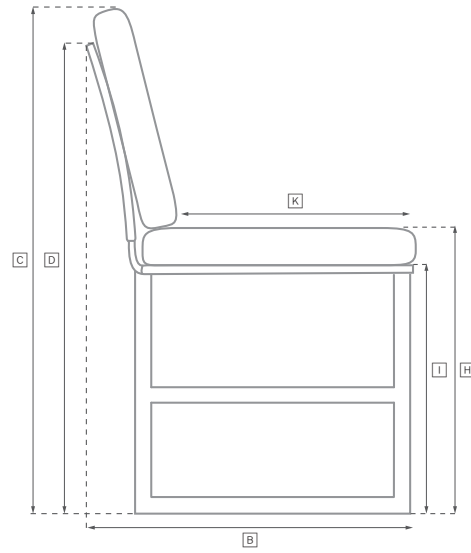

BALMAIN ALUMINUM SEATING COLLECTION

All dimensions are given in inches. See the attached "Dimensions Diagram" sheet for more information on the keys used in this chart.

	OVERALL WIDTH [A]	OVERALL DEPTH [B]	OVERALL HEIGHT W/ CUSHION [C]	FRAME HEIGHT [D]	ARM HEIGHT [E]	ARM WIDTH [F]	FOOT HEIGHT [G]	SEAT HEIGHT W/ CUSHION [H]	SEAT HEIGHT (FLOOR TO FRAME) [I]	INSIDE SEAT WIDTH [J]	INSIDE SEAT DEPTH [K]	# OF BACK CUSHIONS	# OF SEAT CUSHIONS
68" SOFA	68	31½	31	23¾	23¾	1½	5	15½	7	65	21	2	1
94" SOFA	94	31½	31	23¾	23¾	1½	5	15½	7	91	21	2	1
108" SOFA	108	31½	31	23¾	23¾	1½	5	15½	7	105	21	2	1
LOUNGE CHAIR	31½	31½	31	23¾	23¾	1½	5	15½	7	28½	21	1	1
SWIVEL LOUNGE CHAIR	31½	31½	31	23¾	23¾	1½	5	15½	7	28½	21	1	1
OTTOMAN	31½	31½	16	7	NA	NA	5	15½	7	31½	31½	NA	1
DAYBED	57	69	31	23½	23½	1½	1½	15½	7	54	58	2	1
CHAISE	27¾	79½	31	27½	NA	NA	5	12½	9	27	52	1	1
DINING ARMCHAIR	23	23	32	27½	27½	1½	NA	19½	17	20	17	1	1
BARSTOOL	20¾	20	44	39½	39½	1½	9	31½	29	18	16½	1	1
COUNTER STOOL	20¾	20	40½	35	35	1½	6	27½	25	18	16½	1	1
BACKLESS SWIVEL BARSTOOL	16	16	31½	29	NA	NA	9	31½	29	16	16	0	1
BACKLESS SWIVEL COUNTER STOOL	16	16	27½	25	NA	NA	6	27½	25	16	16	0	1

OUTDOOR SEATING DIMENSIONS DIAGRAM

See the "Dimensions Sheet" for the measurements that correspond with the letters below.

RH

OUTDOOR SEATING DIMENSIONS DIAGRAM

See the "Dimensions Sheet" for the measurements that correspond with the letters below.