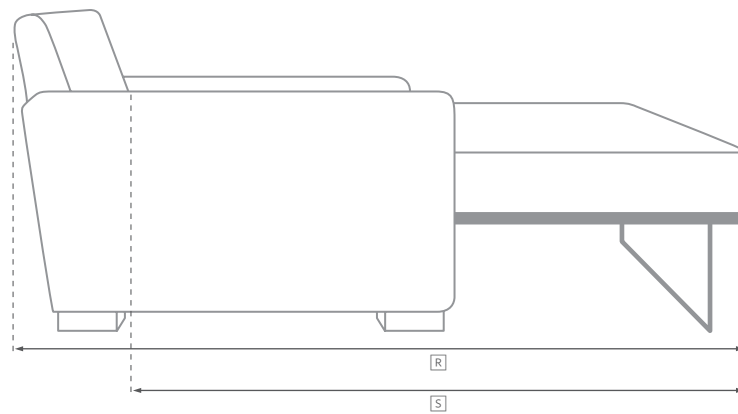

VITTORIO COLLECTION

All dimensions are given in cm; all weights are given in kg. See the attached "Dimensions Diagram" sheet for more information on the keys used in this chart.

	A	B	C	D	E	F	G	H	I	J	K	L		M	N																						
	OVERA86 WIDTH	OVERA86 DEPTH	OVERA86 HEIGHT	FRAME HEIGHT	SEAT HEIGHT	ARM HEIGHT	FOOT HEIGHT	SEAT HEIGHT (FLOOR TO CUSHION SEAM)	SEAT HEIGHT (FLOOR TO FRAME)	INSIDE SEAT WIDTH	INSIDE SEAT DEPTH W/ BACK CUSHION	INSIDE SEAT DEPTH W/O BACK CUSHION	INSIDE BACK HEIGHT W/ SEAT & BACK CUSHIONS	INSIDE BACK HEIGHT W/ SEAT CUSHION	INSIDE BACK HEIGHT W/O SEAT OR BACK CUSHION	# OF BACK CUSHIONS	# OF SEAT CUSHIONS	ACCENT P186OWS	REGULAR ACCENT P186OWS DIAMETER	LARGER ACCENT P186OW DIAMETER	ARM HEIGHT W/ SEAT CUSHION	ARM HEIGHT W/O SEAT CUSHION	ARM WIDTH	SLEEPER DEPTH OVERA86	SLEEPER DEPTH INSIDE												
MODULAR ARMLESS CHAIR	86	111	85	69	43	-	5	-	43	86	66	86	44	25	-	1	-	0	-	-	-	-	-	-	-	-	-	-	-	-	-	-	-	-	-	-	-
MODULAR LEFT-ARM CHAIR	111	111	85	69	43	69	5	-	43	86	66	86	44	25	-	1	-	0	-	-	25	-	25	-	-	-	-	-	-	-	-	-	-	-	-	-	
MODULAR RIGHT-ARM CHAIR	111	111	85	69	43	69	5	-	43	86	66	86	44	25	-	1	-	0	-	-	25	-	25	-	-	-	-	-	-	-	-	-	-	-	-	-	
MODULAR END-OF-SECTIONAL OTTOMAN	86	86	43	43	43	-	5	-	43	86	-	86	-	-	-	-	-	0	-	-	-	-	-	-	-	-	-	-	-	-	-	-	-	-	-	-	

UPHOLSTERY DIMENSIONS DIAGRAM

See the "Dimensions Sheet" for the measurements that correspond with the letters below.

RH

SOFA CHAISE SECTIONAL

Available in left- and right-arm configurations.

U-CHAISE SECTIONAL

L-SECTIONAL

Available in left- and right-arm configurations.

U-SOFA CHAISE SECTIONAL

Available in left- and right-arm configurations.

U-SOFA SECTIONAL

Multiple length options available.

VITTORIO MODULAR SECTIONALS

All dimensions are given in centimeters.

RH

MODULAR SOFA

MODULAR SOFA CHAISE

Available in left- and right-arm configurations.

MODULAR L-SECTIONAL

Available in left- and right-arm configurations.

MODULAR U-CHAISE SECTIONAL