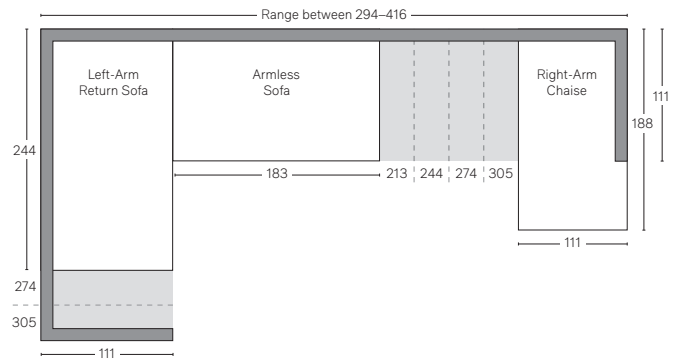

VITTORIO COLLECTION

All dimensions are given in cm; all weights are given in kg. See the attached "Dimensions Diagram" sheet for more information on the keys used in this chart.

	A	B	C	D	E	F	G	H	I	J	K	L		M	N																						
	OVERA86 WIDTH	OVERA86 DEPTH	OVERA86 HEIGHT	FRAME HEIGHT	SEAT HEIGHT	ARM HEIGHT	FOOT HEIGHT	SEAT HEIGHT (FLOOR TO CUSHION SEAM)	SEAT HEIGHT (FLOOR TO FRAME)	INSIDE SEAT WIDTH	INSIDE SEAT DEPTH W/ BACK CUSHION	INSIDE SEAT DEPTH W/O BACK CUSHION	INSIDE BACK HEIGHT W/ SEAT & BACK CUSHIONS	INSIDE BACK HEIGHT W/ SEAT CUSHION	INSIDE BACK HEIGHT W/O SEAT OR BACK CUSHION	# OF BACK CUSHIONS	# OF SEAT CUSHIONS	ACCENT P186OWS	REGULAR ACCENT P186OWS DIAMETER	LARGER ACCENT P186OW DIAMETER	ARM HEIGHT W/ SEAT CUSHION	ARM HEIGHT W/O SEAT CUSHION	ARM WIDTH	SLEEPER DEPTH OVERA86	SLEEPER DEPTH INSIDE												
MODULAR ARMLESS CHAIR	86	111	85	69	43	-	5	-	43	86	66	86	44	25	-	1	-	0	-	-	-	-	-	-	-	-	-	-	-	-	-	-	-	-	-	-	-
MODULAR LEFT-ARM CHAIR	111	111	85	69	43	69	5	-	43	86	66	86	44	25	-	1	-	0	-	-	25	-	25	-	-	-	-	-	-	-	-	-	-	-	-	-	
MODULAR RIGHT-ARM CHAIR	111	111	85	69	43	69	5	-	43	86	66	86	44	25	-	1	-	0	-	-	25	-	25	-	-	-	-	-	-	-	-	-	-	-	-	-	
MODULAR END-OF-SECTIONAL OTTOMAN	86	86	43	43	43	-	5	-	43	86	-	86	-	-	-	-	-	0	-	-	-	-	-	-	-	-	-	-	-	-	-	-	-	-	-	-	

UPHOLSTERY DIMENSIONS DIAGRAM

See the "Dimensions Sheet" for the measurements that correspond with the letters below.

RH

SOFA CHAISE SECTIONAL

Available in left- and right-arm configurations.

U-CHAISE SECTIONAL

L-SECTIONAL

Available in left- and right-arm configurations.

U-SOFA CHAISE SECTIONAL

Available in left- and right-arm configurations.

U-SOFA SECTIONAL

Multiple length options available.

VITTORIO MODULAR SECTIONALS

All dimensions are given in centimeters.

RH

MODULAR SOFA

MODULAR SOFA CHAISE

Available in left- and right-arm configurations.

MODULAR L-SECTIONAL

Available in left- and right-arm configurations.

MODULAR U-CHAISE SECTIONAL