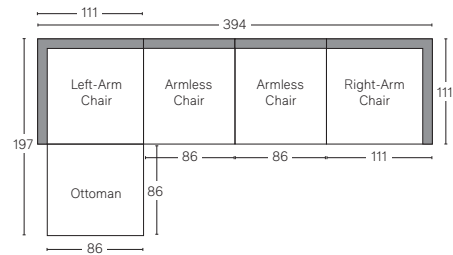

VITTORIO COLLECTION

All dimensions are given in cm; all weights are given in kg. See the attached "Dimensions Diagram" sheet for more information on the keys used in this chart.

	A	B	C	D	E	F	G	H	I	J	K	L		M	N																						
	OVERA86 WIDTH	OVERA86 DEPTH	OVERA86 HEIGHT	FRAME HEIGHT	SEAT HEIGHT	ARM HEIGHT	FOOT HEIGHT	SEAT HEIGHT (FLOOR TO CUSHION SEAM)	SEAT HEIGHT (FLOOR TO FRAME)	INSIDE SEAT WIDTH	INSIDE SEAT DEPTH W/ BACK CUSHION	INSIDE SEAT DEPTH W/O BACK CUSHION	INSIDE BACK HEIGHT W/ SEAT & BACK CUSHIONS	INSIDE BACK HEIGHT W/ SEAT CUSHION	INSIDE BACK HEIGHT W/O SEAT OR BACK CUSHION	# OF BACK CUSHIONS	# OF SEAT CUSHIONS	ACCENT P186OWS	REGULAR ACCENT P186OWS DIAMETER	LARGER ACCENT P186OW DIAMETER	ARM HEIGHT W/ SEAT CUSHION	ARM HEIGHT W/O SEAT CUSHION	ARM WIDTH	SLEEPER DEPTH OVERA86	SLEEPER DEPTH INSIDE												
MODULAR ARMLESS CHAIR	86	111	85	69	43	-	5	-	43	86	66	86	44	25	-	1	-	0	-	-	-	-	-	-	-	-	-	-	-	-	-	-	-	-	-	-	-
MODULAR LEFT-ARM CHAIR	111	111	85	69	43	69	5	-	43	86	66	86	44	25	-	1	-	0	-	-	25	-	25	-	-	-	-	-	-	-	-	-	-	-	-	-	
MODULAR RIGHT-ARM CHAIR	111	111	85	69	43	69	5	-	43	86	66	86	44	25	-	1	-	0	-	-	25	-	25	-	-	-	-	-	-	-	-	-	-	-	-	-	
MODULAR END-OF-SECTIONAL OTTOMAN	86	86	43	43	43	-	5	-	43	86	-	86	-	-	-	-	-	0	-	-	-	-	-	-	-	-	-	-	-	-	-	-	-	-	-	-	

UPHOLSTERY DIMENSIONS DIAGRAM

See the "Dimensions Sheet" for the measurements that correspond with the letters below.

RH

SOFA CHAISE SECTIONAL

Available in left- and right-arm configurations.

U-CHAISE SECTIONAL

All dimensions are given in centimeters.

RH

MODULAR SOFA

MODULAR SOFA CHAISE

Available in left- and right-arm configurations.

MODULAR L-SECTIONAL

Available in left- and right-arm configurations.

MODULAR U-CHAISE SECTIONAL