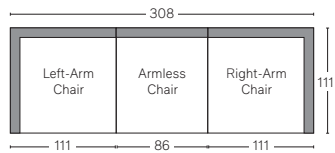

VITTORIO COLLECTION

All dimensions are given in cm; all weights are given in kg. See the attached "Dimensions Diagram" sheet for more information on the keys used in this chart.

	A	B	C	D	E	F	G	H	I	J	K	L		M	N																						
	OVERA86 WIDTH	OVERA86 DEPTH	OVERA86 HEIGHT	FRAME HEIGHT	SEAT HEIGHT	ARM HEIGHT	FOOT HEIGHT	SEAT HEIGHT (FLOOR TO CUSHION SEAM)	SEAT HEIGHT (FLOOR TO FRAME)	INSIDE SEAT WIDTH	INSIDE SEAT DEPTH W/ BACK CUSHION	INSIDE SEAT DEPTH W/O BACK CUSHION	INSIDE BACK HEIGHT W/ SEAT & BACK CUSHIONS	INSIDE BACK HEIGHT W/ SEAT CUSHION	INSIDE BACK HEIGHT W/O SEAT OR BACK CUSHION	# OF BACK CUSHIONS	# OF SEAT CUSHIONS	ACCENT P186OWS	REGULAR ACCENT P186OWS DIAMETER	LARGER ACCENT P186OW DIAMETER	ARM HEIGHT W/ SEAT CUSHION	ARM HEIGHT W/O SEAT CUSHION	ARM WIDTH	SLEEPER DEPTH OVERA86	SLEEPER DEPTH INSIDE												
MODULAR ARMLESS CHAIR	86	111	85	69	43	-	5	-	43	86	66	86	44	25	-	1	-	0	-	-	-	-	-	-	-	-	-	-	-	-	-	-	-	-	-	-	-
MODULAR LEFT-ARM CHAIR	111	111	85	69	43	69	5	-	43	86	66	86	44	25	-	1	-	0	-	-	25	-	25	-	-	-	-	-	-	-	-	-	-	-	-	-	
MODULAR RIGHT-ARM CHAIR	111	111	85	69	43	69	5	-	43	86	66	86	44	25	-	1	-	0	-	-	25	-	25	-	-	-	-	-	-	-	-	-	-	-	-	-	
MODULAR END-OF-SECTIONAL OTTOMAN	86	86	43	43	43	-	5	-	43	86	-	86	-	-	-	-	-	0	-	-	-	-	-	-	-	-	-	-	-	-	-	-	-	-	-	-	

UPHOLSTERY DIMENSIONS DIAGRAM

See the "Dimensions Sheet" for the measurements that correspond with the letters below.

RH

SOFA CHAISE SECTIONAL

Available in left- and right-arm configurations.

U-CHAISE SECTIONAL

L-SECTIONAL

Available in left- and right-arm configurations.

U-SOFA CHAISE SECTIONAL

Available in left- and right-arm configurations.

U-SOFA SECTIONAL

Multiple length options available.

VITTORIO MODULAR SECTIONALS

All dimensions are given in centimeters.

RH

MODULAR SOFA

MODULAR SOFA CHAISE

Available in left- and right-arm configurations.

MODULAR L-SECTIONAL

Available in left- and right-arm configurations.

MODULAR U-CHAISE SECTIONAL