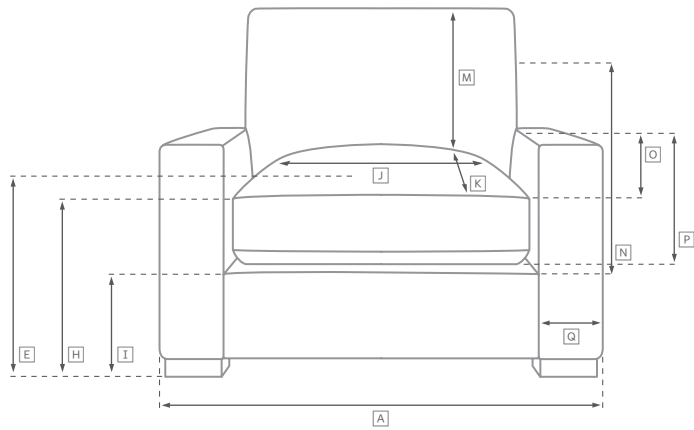

VITTORIO COLLECTION

All dimensions are given in cm; all weights are given in kg. See the attached "Dimensions Diagram" sheet for more information on the keys used in this chart.

	A	B	C	D	E	F	G	H	I	J	K	L		M	N																						
	OVERA86 WIDTH	OVERA86 DEPTH	OVERA86 HEIGHT	FRAME HEIGHT	SEAT HEIGHT	ARM HEIGHT	FOOT HEIGHT	SEAT HEIGHT (FLOOR TO CUSHION SEAM)	SEAT HEIGHT (FLOOR TO FRAME)	INSIDE SEAT WIDTH	INSIDE SEAT DEPTH W/ BACK CUSHION	INSIDE SEAT DEPTH W/O BACK CUSHION	INSIDE BACK HEIGHT W/ SEAT & BACK CUSHIONS	INSIDE BACK HEIGHT W/ SEAT CUSHION	INSIDE BACK HEIGHT W/O SEAT OR BACK CUSHION	# OF BACK CUSHIONS	# OF SEAT CUSHIONS	ACCENT P186OWS	REGULAR ACCENT P186OWS DIAMETER	LARGER ACCENT P186OW DIAMETER	ARM HEIGHT W/ SEAT CUSHION	ARM HEIGHT W/O SEAT CUSHION	ARM WIDTH	SLEEPER DEPTH OVERA86	SLEEPER DEPTH INSIDE												
MODULAR ARMLESS CHAIR	86	111	85	69	43	-	5	-	43	86	66	86	44	25	-	1	-	0	-	-	-	-	-	-	-	-	-	-	-	-	-	-	-	-	-	-	-
MODULAR LEFT-ARM CHAIR	111	111	85	69	43	69	5	-	43	86	66	86	44	25	-	1	-	0	-	-	25	-	25	-	-	-	-	-	-	-	-	-	-	-	-	-	
MODULAR RIGHT-ARM CHAIR	111	111	85	69	43	69	5	-	43	86	66	86	44	25	-	1	-	0	-	-	25	-	25	-	-	-	-	-	-	-	-	-	-	-	-	-	
MODULAR END-OF-SECTIONAL OTTOMAN	86	86	43	43	43	-	5	-	43	86	-	86	-	-	-	-	-	0	-	-	-	-	-	-	-	-	-	-	-	-	-	-	-	-	-	-	

UPHOLSTERY DIMENSIONS DIAGRAM

See the "Dimensions Sheet" for the measurements that correspond with the letters below.

RH

SOFA CHAISE SECTIONAL

Available in left- and right-arm configurations.

U-CHAISE SECTIONAL

All dimensions are given in centimeters.

RH

MODULAR SOFA

MODULAR SOFA CHAISE

Available in left- and right-arm configurations.

MODULAR L-SECTIONAL

Available in left- and right-arm configurations.

MODULAR U-CHAISE SECTIONAL