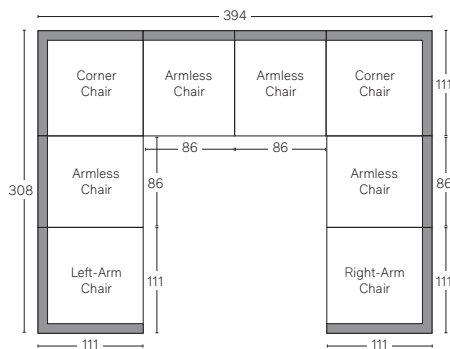

MODULAR U-SOFA SECTIONAL