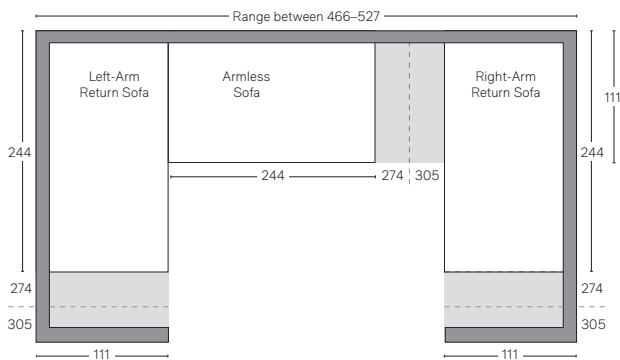

VITTORIO COLLECTION

All dimensions are given in cm; all weights are given in kg. See the attached "Dimensions Diagram" sheet for more information on the keys used in this chart.

	A	B	C	D	E	F	G	H	I	J	K	L		M	N																						
	OVERA86 WIDTH	OVERA86 DEPTH	OVERA86 HEIGHT	FRAME HEIGHT	SEAT HEIGHT	ARM HEIGHT	FOOT HEIGHT	SEAT HEIGHT (FLOOR TO CUSHION SEAM)	SEAT HEIGHT (FLOOR TO FRAME)	INSIDE SEAT WIDTH	INSIDE SEAT DEPTH W/ BACK CUSHION	INSIDE SEAT DEPTH W/O BACK CUSHION	INSIDE BACK HEIGHT W/ SEAT & BACK CUSHIONS	INSIDE BACK HEIGHT W/ SEAT CUSHION	INSIDE BACK HEIGHT W/O SEAT OR BACK CUSHION	# OF BACK CUSHIONS	# OF SEAT CUSHIONS	ACCENT P186OWS	REGULAR ACCENT P186OWS DIAMETER	LARGER ACCENT P186OW DIAMETER	ARM HEIGHT W/ SEAT CUSHION	ARM HEIGHT W/O SEAT CUSHION	ARM WIDTH	SLEEPER DEPTH OVERA86	SLEEPER DEPTH INSIDE												
MODULAR ARMLESS CHAIR	86	111	85	69	43	-	5	-	43	86	66	86	44	25	-	1	-	0	-	-	-	-	-	-	-	-	-	-	-	-	-	-	-	-	-	-	-
MODULAR LEFT-ARM CHAIR	111	111	85	69	43	69	5	-	43	86	66	86	44	25	-	1	-	0	-	-	25	-	25	-	-	-	-	-	-	-	-	-	-	-	-	-	
MODULAR RIGHT-ARM CHAIR	111	111	85	69	43	69	5	-	43	86	66	86	44	25	-	1	-	0	-	-	25	-	25	-	-	-	-	-	-	-	-	-	-	-	-	-	
MODULAR END-OF-SECTIONAL OTTOMAN	86	86	43	43	43	-	5	-	43	86	-	86	-	-	-	-	-	0	-	-	-	-	-	-	-	-	-	-	-	-	-	-	-	-	-	-	

UPHOLSTERY DIMENSIONS DIAGRAM

See the "Dimensions Sheet" for the measurements that correspond with the letters below.

RH

SOFA CHAISE SECTIONAL

Available in left- and right-arm configurations.

U-CHAISE SECTIONAL

L-SECTIONAL

Available in left- and right-arm configurations.

U-SOFA CHAISE SECTIONAL

Available in left- and right-arm configurations.

U-SOFA SECTIONAL

Multiple length options available.

VITTORIO MODULAR SECTIONALS

All dimensions are given in centimeters.

RH

MODULAR SOFA

MODULAR SOFA CHAISE

Available in left- and right-arm configurations.

MODULAR L-SECTIONAL

Available in left- and right-arm configurations.

MODULAR U-CHAISE SECTIONAL