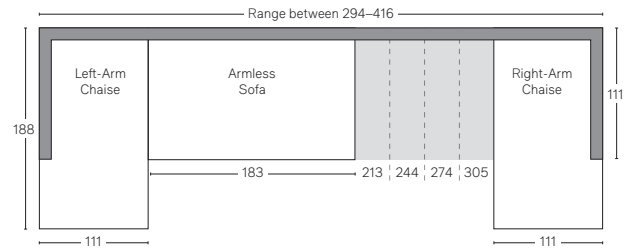

VITTORIO COLLECTION

All dimensions are given in cm; all weights are given in kg. See the attached "Dimensions Diagram" sheet for more information on the keys used in this chart.

	A	B	C	D	E	F	G	H	I	J	K	L		M	N																						
	OVERA86 WIDTH	OVERA86 DEPTH	OVERA86 HEIGHT	FRAME HEIGHT	SEAT HEIGHT	ARM HEIGHT	FOOT HEIGHT	SEAT HEIGHT (FLOOR TO CUSHION SEAM)	SEAT HEIGHT (FLOOR TO FRAME)	INSIDE SEAT WIDTH	INSIDE SEAT DEPTH W/ BACK CUSHION	INSIDE SEAT DEPTH W/O BACK CUSHION	INSIDE BACK HEIGHT W/ SEAT & BACK CUSHIONS	INSIDE BACK HEIGHT W/ SEAT CUSHION	INSIDE BACK HEIGHT W/O SEAT OR BACK CUSHION	# OF BACK CUSHIONS	# OF SEAT CUSHIONS	ACCENT P186OWS	REGULAR ACCENT P186OWS DIAMETER	LARGER ACCENT P186OW DIAMETER	ARM HEIGHT W/ SEAT CUSHION	ARM HEIGHT W/O SEAT CUSHION	ARM WIDTH	SLEEPER DEPTH OVERA86	SLEEPER DEPTH INSIDE												
MODULAR ARMLESS CHAIR	86	111	85	69	43	-	5	-	43	86	66	86	44	25	-	1	-	0	-	-	-	-	-	-	-	-	-	-	-	-	-	-	-	-	-	-	-
MODULAR LEFT-ARM CHAIR	111	111	85	69	43	69	5	-	43	86	66	86	44	25	-	1	-	0	-	-	25	-	25	-	-	-	-	-	-	-	-	-	-	-	-	-	
MODULAR RIGHT-ARM CHAIR	111	111	85	69	43	69	5	-	43	86	66	86	44	25	-	1	-	0	-	-	25	-	25	-	-	-	-	-	-	-	-	-	-	-	-	-	
MODULAR END-OF-SECTIONAL OTTOMAN	86	86	43	43	43	-	5	-	43	86	-	86	-	-	-	-	-	0	-	-	-	-	-	-	-	-	-	-	-	-	-	-	-	-	-	-	

UPHOLSTERY DIMENSIONS DIAGRAM

See the "Dimensions Sheet" for the measurements that correspond with the letters below.

RH

SOFA CHAISE SECTIONAL

Available in left- and right-arm configurations.

U-CHAISE SECTIONAL

L-SECTIONAL

Available in left- and right-arm configurations.

U-SOFA CHAISE SECTIONAL

Available in left- and right-arm configurations.

U-SOFA SECTIONAL

Multiple length options available.

VITTORIO MODULAR SECTIONALS

All dimensions are given in centimeters.

RH

MODULAR SOFA

MODULAR SOFA CHAISE

Available in left- and right-arm configurations.

MODULAR L-SECTIONAL

Available in left- and right-arm configurations.

MODULAR U-CHAISE SECTIONAL