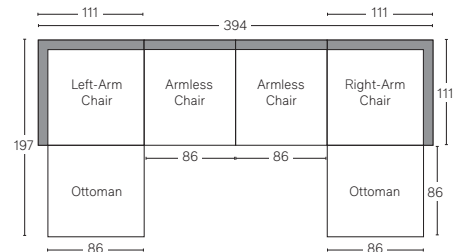

VITTORIO COLLECTION

All dimensions are given in cm; all weights are given in kg. See the attached "Dimensions Diagram" sheet for more information on the keys used in this chart.

	A	B	C	D	E	F	G	H	I	J	K	L		M	N																						
	OVERA86 WIDTH	OVERA86 DEPTH	OVERA86 HEIGHT	FRAME HEIGHT	SEAT HEIGHT	ARM HEIGHT	FOOT HEIGHT	SEAT HEIGHT (FLOOR TO CUSHION SEAM)	SEAT HEIGHT (FLOOR TO FRAME)	INSIDE SEAT WIDTH	INSIDE SEAT DEPTH W/ BACK CUSHION	INSIDE SEAT DEPTH W/O BACK CUSHION	INSIDE BACK HEIGHT W/ SEAT & BACK CUSHIONS	INSIDE BACK HEIGHT W/ SEAT CUSHION	INSIDE BACK HEIGHT W/O SEAT OR BACK CUSHION	# OF BACK CUSHIONS	# OF SEAT CUSHIONS	ACCENT P186OWS	REGULAR ACCENT P186OWS DIAMETER	LARGER ACCENT P186OW DIAMETER	ARM HEIGHT W/ SEAT CUSHION	ARM HEIGHT W/O SEAT CUSHION	ARM WIDTH	SLEEPER DEPTH OVERA86	SLEEPER DEPTH INSIDE												
MODULAR ARMLESS CHAIR	86	111	85	69	43	-	5	-	43	86	66	86	44	25	-	1	-	0	-	-	-	-	-	-	-	-	-	-	-	-	-	-	-	-	-	-	-
MODULAR LEFT-ARM CHAIR	111	111	85	69	43	69	5	-	43	86	66	86	44	25	-	1	-	0	-	-	25	-	25	-	-	-	-	-	-	-	-	-	-	-	-	-	
MODULAR RIGHT-ARM CHAIR	111	111	85	69	43	69	5	-	43	86	66	86	44	25	-	1	-	0	-	-	25	-	25	-	-	-	-	-	-	-	-	-	-	-	-	-	
MODULAR END-OF-SECTIONAL OTTOMAN	86	86	43	43	43	-	5	-	43	86	-	86	-	-	-	-	-	0	-	-	-	-	-	-	-	-	-	-	-	-	-	-	-	-	-	-	

All dimensions are given in centimeters.

RH

MODULAR SOFA

MODULAR SOFA CHAISE

Available in left- and right-arm configurations.

MODULAR L-SECTIONAL

Available in left- and right-arm configurations.

MODULAR U-CHAISE SECTIONAL