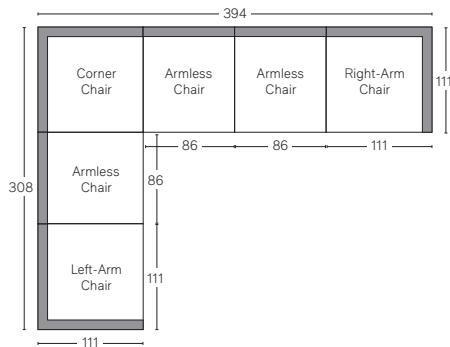

VITTORIO COLLECTION

All dimensions are given in cm; all weights are given in kg. See the attached "Dimensions Diagram" sheet for more information on the keys used in this chart.

	A	B	C	D	E	F	G	H	I	J	K	L		M	N																						
	OVERA86 WIDTH	OVERA86 DEPTH	OVERA86 HEIGHT	FRAME HEIGHT	SEAT HEIGHT	ARM HEIGHT	FOOT HEIGHT	SEAT HEIGHT (FLOOR TO CUSHION SEAM)	SEAT HEIGHT (FLOOR TO FRAME)	INSIDE SEAT WIDTH	INSIDE SEAT DEPTH W/ BACK CUSHION	INSIDE SEAT DEPTH W/O BACK CUSHION	INSIDE BACK HEIGHT W/ SEAT & BACK CUSHIONS	INSIDE BACK HEIGHT W/ SEAT CUSHION	INSIDE BACK HEIGHT W/O SEAT OR BACK CUSHION	# OF BACK CUSHIONS	# OF SEAT CUSHIONS	ACCENT P186OWS	REGULAR ACCENT P186OWS DIAMETER	LARGER ACCENT P186OW DIAMETER	ARM HEIGHT W/ SEAT CUSHION	ARM HEIGHT W/O SEAT CUSHION	ARM WIDTH	SLEEPER DEPTH OVERA86	SLEEPER DEPTH INSIDE												
MODULAR ARMLESS CHAIR	86	111	85	69	43	-	5	-	43	86	66	86	44	25	-	1	-	0	-	-	-	-	-	-	-	-	-	-	-	-	-	-	-	-	-	-	-
MODULAR LEFT-ARM CHAIR	111	111	85	69	43	69	5	-	43	86	66	86	44	25	-	1	-	0	-	-	25	-	25	-	-	-	-	-	-	-	-	-	-	-	-	-	
MODULAR RIGHT-ARM CHAIR	111	111	85	69	43	69	5	-	43	86	66	86	44	25	-	1	-	0	-	-	25	-	25	-	-	-	-	-	-	-	-	-	-	-	-	-	
MODULAR END-OF-SECTIONAL OTTOMAN	86	86	43	43	43	-	5	-	43	86	-	86	-	-	-	-	-	0	-	-	-	-	-	-	-	-	-	-	-	-	-	-	-	-	-	-	

UPHOLSTERY DIMENSIONS DIAGRAM

See the "Dimensions Sheet" for the measurements that correspond with the letters below.

RH

SOFA CHAISE SECTIONAL

Available in left- and right-arm configurations.

U-CHAISE SECTIONAL

All dimensions are given in centimeters.

RH

MODULAR SOFA

MODULAR SOFA CHAISE

Available in left- and right-arm configurations.

MODULAR L-SECTIONAL

Available in left- and right-arm configurations.

MODULAR U-CHAISE SECTIONAL