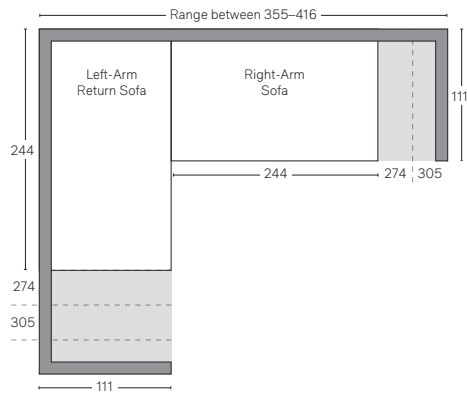

VITTORIO COLLECTION

All dimensions are given in cm; all weights are given in kg. See the attached "Dimensions Diagram" sheet for more information on the keys used in this chart.

	A	B	C	D	E	F	G	H	I	J	K	L		M	N																						
	OVERA86 WIDTH	OVERA86 DEPTH	OVERA86 HEIGHT	FRAME HEIGHT	SEAT HEIGHT	ARM HEIGHT	FOOT HEIGHT	SEAT HEIGHT (FLOOR TO CUSHION SEAM)	SEAT HEIGHT (FLOOR TO FRAME)	INSIDE SEAT WIDTH	INSIDE SEAT DEPTH W/ BACK CUSHION	INSIDE SEAT DEPTH W/O BACK CUSHION	INSIDE BACK HEIGHT W/ SEAT & BACK CUSHIONS	INSIDE BACK HEIGHT W/ SEAT CUSHION	INSIDE BACK HEIGHT W/O SEAT OR BACK CUSHION	# OF BACK CUSHIONS	# OF SEAT CUSHIONS	ACCENT P186OWS	REGULAR ACCENT P186OWS DIAMETER	LARGER ACCENT P186OW DIAMETER	ARM HEIGHT W/ SEAT CUSHION	ARM HEIGHT W/O SEAT CUSHION	ARM WIDTH	SLEEPER DEPTH OVERA86	SLEEPER DEPTH INSIDE												
MODULAR ARMLESS CHAIR	86	111	85	69	43	-	5	-	43	86	66	86	44	25	-	1	-	0	-	-	-	-	-	-	-	-	-	-	-	-	-	-	-	-	-	-	-
MODULAR LEFT-ARM CHAIR	111	111	85	69	43	69	5	-	43	86	66	86	44	25	-	1	-	0	-	-	25	-	25	-	-	-	-	-	-	-	-	-	-	-	-	-	
MODULAR RIGHT-ARM CHAIR	111	111	85	69	43	69	5	-	43	86	66	86	44	25	-	1	-	0	-	-	25	-	25	-	-	-	-	-	-	-	-	-	-	-	-	-	
MODULAR END-OF-SECTIONAL OTTOMAN	86	86	43	43	43	-	5	-	43	86	-	86	-	-	-	-	-	0	-	-	-	-	-	-	-	-	-	-	-	-	-	-	-	-	-	-	

UPHOLSTERY DIMENSIONS DIAGRAM

See the "Dimensions Sheet" for the measurements that correspond with the letters below.

RH

SOFA CHAISE SECTIONAL

Available in left- and right-arm configurations.

U-CHAISE SECTIONAL

L-SECTIONAL

Available in left- and right-arm configurations.

U-SOFA CHAISE SECTIONAL

Available in left- and right-arm configurations.

U-SOFA SECTIONAL

Multiple length options available.

VITTORIO MODULAR SECTIONALS

All dimensions are given in centimeters.

RH

MODULAR SOFA

MODULAR SOFA CHAISE

Available in left- and right-arm configurations.

MODULAR L-SECTIONAL

Available in left- and right-arm configurations.

MODULAR U-CHAISE SECTIONAL