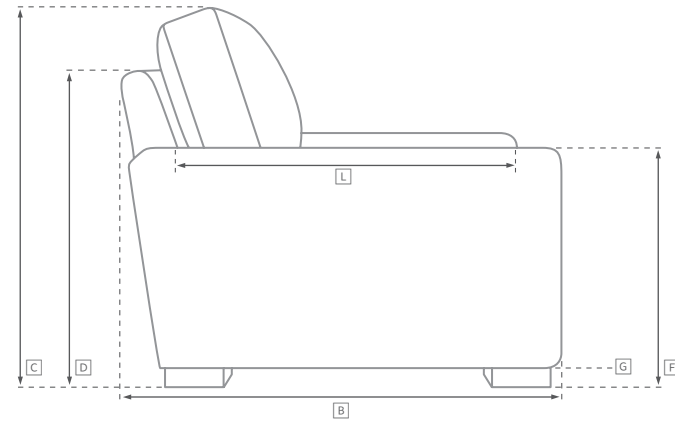

VITTORIO COLLECTION

All dimensions are given in cm; all weights are given in kg. See the attached "Dimensions Diagram" sheet for more information on the keys used in this chart.

	A	B	C	D	E	F	G	H	I	J	K	L		M	N																						
	OVERA86 WIDTH	OVERA86 DEPTH	OVERA86 HEIGHT	FRAME HEIGHT	SEAT HEIGHT	ARM HEIGHT	FOOT HEIGHT	SEAT HEIGHT (FLOOR TO CUSHION SEAM)	SEAT HEIGHT (FLOOR TO FRAME)	INSIDE SEAT WIDTH	INSIDE SEAT DEPTH W/ BACK CUSHION	INSIDE SEAT DEPTH W/O BACK CUSHION	INSIDE BACK HEIGHT W/ SEAT & BACK CUSHIONS	INSIDE BACK HEIGHT W/ SEAT CUSHION	INSIDE BACK HEIGHT W/O SEAT OR BACK CUSHION	# OF BACK CUSHIONS	# OF SEAT CUSHIONS	ACCENT P186OWS	REGULAR ACCENT P186OWS DIAMETER	LARGER ACCENT P186OW DIAMETER	ARM HEIGHT W/ SEAT CUSHION	ARM HEIGHT W/O SEAT CUSHION	ARM WIDTH	SLEEPER DEPTH OVERA86	SLEEPER DEPTH INSIDE												
MODULAR ARMLESS CHAIR	86	111	85	69	43	-	5	-	43	86	66	86	44	25	-	1	-	0	-	-	-	-	-	-	-	-	-	-	-	-	-	-	-	-	-	-	-
MODULAR LEFT-ARM CHAIR	111	111	85	69	43	69	5	-	43	86	66	86	44	25	-	1	-	0	-	-	25	-	25	-	-	-	-	-	-	-	-	-	-	-	-	-	
MODULAR RIGHT-ARM CHAIR	111	111	85	69	43	69	5	-	43	86	66	86	44	25	-	1	-	0	-	-	25	-	25	-	-	-	-	-	-	-	-	-	-	-	-	-	
MODULAR END-OF-SECTIONAL OTTOMAN	86	86	43	43	43	-	5	-	43	86	-	86	-	-	-	-	-	0	-	-	-	-	-	-	-	-	-	-	-	-	-	-	-	-	-	-	

UPHOLSTERY DIMENSIONS DIAGRAM

See the "Dimensions Sheet" for the measurements that correspond with the letters below.

RH

SOFA CHAISE SECTIONAL

Available in left- and right-arm configurations.

U-CHAISE SECTIONAL

All dimensions are given in centimeters.

RH

MODULAR SOFA

MODULAR SOFA CHAISE

Available in left- and right-arm configurations.

MODULAR L-SECTIONAL

Available in left- and right-arm configurations.

MODULAR U-CHAISE SECTIONAL