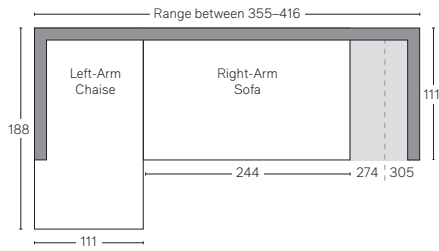

VITTORIO COLLECTION

All dimensions are given in cm; all weights are given in kg. See the attached "Dimensions Diagram" sheet for more information on the keys used in this chart.

	A	B	C	D	E	F	G	H	I	J	K	L		M	N																						
	OVERA86 WIDTH	OVERA86 DEPTH	OVERA86 HEIGHT	FRAME HEIGHT	SEAT HEIGHT	ARM HEIGHT	FOOT HEIGHT	SEAT HEIGHT (FLOOR TO CUSHION SEAM)	SEAT HEIGHT (FLOOR TO FRAME)	INSIDE SEAT WIDTH	INSIDE SEAT DEPTH W/ BACK CUSHION	INSIDE SEAT DEPTH W/O BACK CUSHION	INSIDE BACK HEIGHT W/ SEAT & BACK CUSHIONS	INSIDE BACK HEIGHT W/ SEAT CUSHION	INSIDE BACK HEIGHT W/O SEAT OR BACK CUSHION	# OF BACK CUSHIONS	# OF SEAT CUSHIONS	ACCENT P186OWS	REGULAR ACCENT P186OWS DIAMETER	LARGER ACCENT P186OW DIAMETER	ARM HEIGHT W/ SEAT CUSHION	ARM HEIGHT W/O SEAT CUSHION	ARM WIDTH	SLEEPER DEPTH OVERA86	SLEEPER DEPTH INSIDE												
MODULAR ARMLESS CHAIR	86	111	85	69	43	-	5	-	43	86	66	86	44	25	-	1	-	0	-	-	-	-	-	-	-	-	-	-	-	-	-	-	-	-	-	-	-
MODULAR LEFT-ARM CHAIR	111	111	85	69	43	69	5	-	43	86	66	86	44	25	-	1	-	0	-	-	25	-	25	-	-	-	-	-	-	-	-	-	-	-	-	-	
MODULAR RIGHT-ARM CHAIR	111	111	85	69	43	69	5	-	43	86	66	86	44	25	-	1	-	0	-	-	25	-	25	-	-	-	-	-	-	-	-	-	-	-	-	-	
MODULAR END-OF-SECTIONAL OTTOMAN	86	86	43	43	43	-	5	-	43	86	-	86	-	-	-	-	-	0	-	-	-	-	-	-	-	-	-	-	-	-	-	-	-	-	-	-	

UPHOLSTERY DIMENSIONS DIAGRAM

See the "Dimensions Sheet" for the measurements that correspond with the letters below.

RH

SOFA CHAISE SECTIONAL

Available in left- and right-arm configurations.

U-CHAISE SECTIONAL

L-SECTIONAL

Available in left- and right-arm configurations.

U-SOFA CHAISE SECTIONAL

Available in left- and right-arm configurations.

U-SOFA SECTIONAL

Multiple length options available.

VITTORIO MODULAR SECTIONALS

All dimensions are given in centimeters.

RH

MODULAR SOFA

MODULAR SOFA CHAISE

Available in left- and right-arm configurations.

MODULAR L-SECTIONAL

Available in left- and right-arm configurations.

MODULAR U-CHAISE SECTIONAL