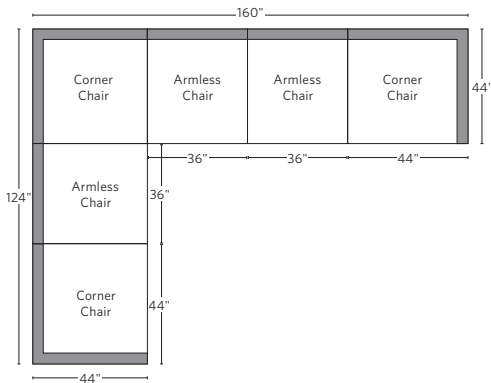

MODULAR L-SECTIONAL

Available in left- and right-arm configurations.