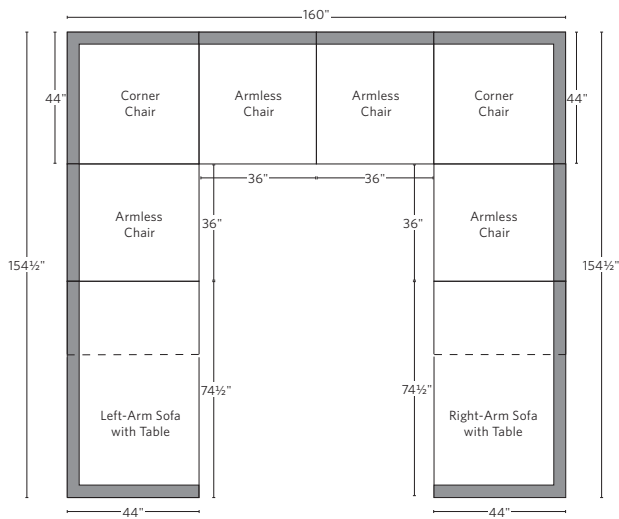

VIDA LOW-BACK MODULAR COLLECTION

All dimensions are given in inches. See the attached "Dimensions Diagram" sheet for more information on the keys used in this chart.

	A	B	C	D	E	F	G	H	I	J	K	L		M	N				O	P	Q	R	S
	OVERALL WIDTH	OVERALL DEPTH	OVERALL HEIGHT	FRAME HEIGHT	SEAT HEIGHT	ARM HEIGHT	FOOT HEIGHT	SEAT HEIGHT (FLOOR TO CUSHION SEAM)	SEAT HEIGHT (FLOOR TO FRAME)	INSIDE SEAT WIDTH	INSIDE SEAT DEPTH W/ BACK CUSHION	INSIDE SEAT DEPTH W/O BACK CUSHION	INSIDE BACK HEIGHT W/ SEAT & BACK CUSHIONS	INSIDE BACK HEIGHT W/ SEAT CUSHION	INSIDE BACK HEIGHT W/O SEAT OR BACK CUSHION	# OF BACK CUSHIONS	# OF SEAT CUSHIONS	ACCENT PILLOWS	ARM HEIGHT W/ SEAT CUSHION	ARM HEIGHT W/O SEAT CUSHION	ARM WIDTH	SLEEPER DEPTH OVERALL	SLEEPER DEPTH INSIDE
CLASSIC END-OF-SECTIONAL OTTOMAN	36	36	15¾	15¾	15¾	NA	¾	NA	15¾	36	NA	NA	NA	NA	NA	0	0	0	NA	NA	NA	NA	NA
LUXE END-OF-SECTIONAL OTTOMAN	41½	41½	15¾	15¾	15¾	NA	¾	NA	15¾	41½	NA	NA	NA	NA	NA	0	0	0	NA	NA	NA	NA	NA

UPHOLSTERY DIMENSIONS DIAGRAM

See the "Dimensions Sheet" for the measurements that correspond with the letters below.

RH

MODULAR SOFA

MODULAR SOFA CHAISE

Available in left- and right-arm configurations.

MODULAR L-SECTIONAL

Available in left- and right-arm configurations.

MODULAR U-CHAISE SECTIONAL

MODULAR U-SOFA SECTIONAL

MODULAR U-SOFA CHAISE SECTIONAL

Available in left- and right-arm configurations.

MODULAR SOFA WITH TABLE

MODULAR L-SECTIONAL WITH TABLE

Available in left- and right-arm configurations.

MODULAR U-SECTIONAL WITH TABLE

Available in left- and right-arm configurations.

MODULAR SOFA

MODULAR SOFA CHAISE

Available in left- and right-arm configurations.