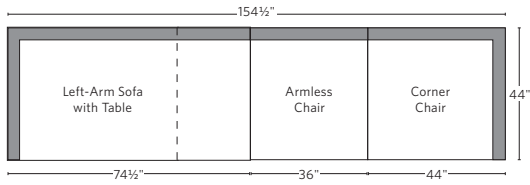

MODULAR SOFA WITH TABLE