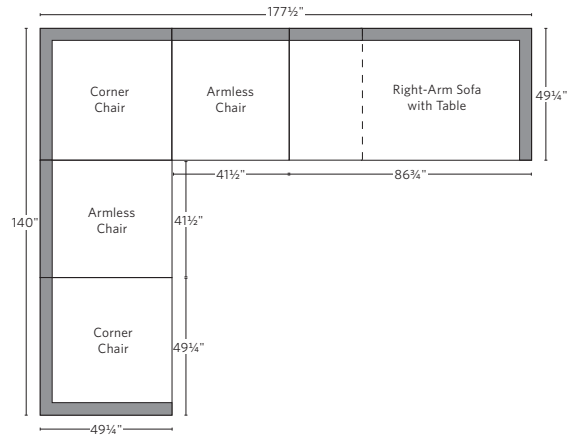

VIDA LOW-BACK MODULAR COLLECTION

All dimensions are given in inches. See the attached "Dimensions Diagram" sheet for more information on the keys used in this chart.

	A	B	C	D	E	F	G	H	I	J	K	L		M	N				O	P	Q	R	S
	OVERALL WIDTH	OVERALL DEPTH	OVERALL HEIGHT	FRAME HEIGHT	SEAT HEIGHT	ARM HEIGHT	FOOT HEIGHT	SEAT HEIGHT (FLOOR TO CUSHION SEAM)	SEAT HEIGHT (FLOOR TO FRAME)	INSIDE SEAT WIDTH	INSIDE SEAT DEPTH W/ BACK CUSHION	INSIDE SEAT DEPTH W/O BACK CUSHION	INSIDE BACK HEIGHT W/ SEAT & BACK CUSHIONS	INSIDE BACK HEIGHT W/ SEAT CUSHION	INSIDE BACK HEIGHT W/O SEAT OR BACK CUSHION	# OF BACK CUSHIONS	# OF SEAT CUSHIONS	ACCENT PILLOWS	ARM HEIGHT W/ SEAT CUSHION	ARM HEIGHT W/O SEAT CUSHION	ARM WIDTH	SLEEPER DEPTH OVERALL	SLEEPER DEPTH INSIDE
CLASSIC END-OF-SECTIONAL OTTOMAN	36	36	15¾	15¾	15¾	NA	¾	NA	15¾	36	NA	NA	NA	NA	NA	0	0	0	NA	NA	NA	NA	NA
LUXE END-OF-SECTIONAL OTTOMAN	41½	41½	15¾	15¾	15¾	NA	¾	NA	15¾	41½	NA	NA	NA	NA	NA	0	0	0	NA	NA	NA	NA	NA

MODULAR L-SECTIONAL

Available in left- and right-arm configurations.

MODULAR U-CHAISE SECTIONAL

MODULAR U-SOFA SECTIONAL

MODULAR U-SOFA CHAISE SECTIONAL

Available in left- and right-arm configurations.

MODULAR SOFA WITH TABLE

MODULAR L-SECTIONAL WITH TABLE

Available in left- and right-arm configurations.

MODULAR U-SECTIONAL WITH TABLE

Available in left- and right-arm configurations.