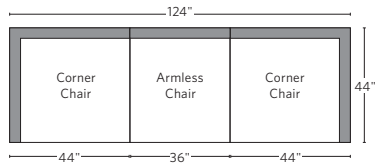

MODULAR SOFA