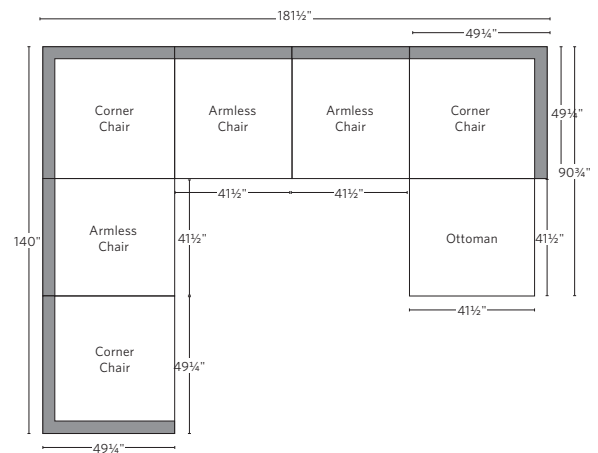

VIDA LOW-BACK MODULAR COLLECTION

All dimensions are given in inches. See the attached "Dimensions Diagram" sheet for more information on the keys used in this chart.

	A	B	C	D	E	F	G	H	I	J	K	L		M	N				O	P	Q	R	S
	OVERALL WIDTH	OVERALL DEPTH	OVERALL HEIGHT	FRAME HEIGHT	SEAT HEIGHT	ARM HEIGHT	FOOT HEIGHT	SEAT HEIGHT (FLOOR TO CUSHION SEAM)	SEAT HEIGHT (FLOOR TO FRAME)	INSIDE SEAT WIDTH	INSIDE SEAT DEPTH W/ BACK CUSHION	INSIDE SEAT DEPTH W/O BACK CUSHION	INSIDE BACK HEIGHT W/ SEAT & BACK CUSHIONS	INSIDE BACK HEIGHT W/ SEAT CUSHION	INSIDE BACK HEIGHT W/O SEAT OR BACK CUSHION	# OF BACK CUSHIONS	# OF SEAT CUSHIONS	ACCENT PILLOWS	ARM HEIGHT W/ SEAT CUSHION	ARM HEIGHT W/O SEAT CUSHION	ARM WIDTH	SLEEPER DEPTH OVERALL	SLEEPER DEPTH INSIDE
CLASSIC END-OF-SECTIONAL OTTOMAN	36	36	15¾	15¾	15¾	NA	¾	NA	15¾	36	NA	NA	NA	NA	NA	0	0	0	NA	NA	NA	NA	NA
LUXE END-OF-SECTIONAL OTTOMAN	41½	41½	15¾	15¾	15¾	NA	¾	NA	15¾	41½	NA	NA	NA	NA	NA	0	0	0	NA	NA	NA	NA	NA

MODULAR L-SECTIONAL

Available in left- and right-arm configurations.

MODULAR U-CHAISE SECTIONAL

MODULAR U-SOFA SECTIONAL

MODULAR U-SOFA CHAISE SECTIONAL

Available in left- and right-arm configurations.

MODULAR SOFA WITH TABLE

MODULAR L-SECTIONAL WITH TABLE

Available in left- and right-arm configurations.

MODULAR U-SECTIONAL WITH TABLE

Available in left- and right-arm configurations.