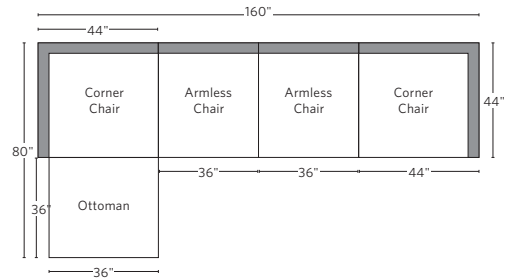

VIDA LOW-BACK MODULAR COLLECTION

All dimensions are given in inches. See the attached "Dimensions Diagram" sheet for more information on the keys used in this chart.

	A	B	C	D	E	F	G	H	I	J	K	L		M	N				O	P	Q	R	S
	OVERALL WIDTH	OVERALL DEPTH	OVERALL HEIGHT	FRAME HEIGHT	SEAT HEIGHT	ARM HEIGHT	FOOT HEIGHT	SEAT HEIGHT (FLOOR TO CUSHION SEAM)	SEAT HEIGHT (FLOOR TO FRAME)	INSIDE SEAT WIDTH	INSIDE SEAT DEPTH W/ BACK CUSHION	INSIDE SEAT DEPTH W/O BACK CUSHION	INSIDE BACK HEIGHT W/ SEAT & BACK CUSHIONS	INSIDE BACK HEIGHT W/ SEAT CUSHION	INSIDE BACK HEIGHT W/O SEAT OR BACK CUSHION	# OF BACK CUSHIONS	# OF SEAT CUSHIONS	ACCENT PILLOWS	ARM HEIGHT W/ SEAT CUSHION	ARM HEIGHT W/O SEAT CUSHION	ARM WIDTH	SLEEPER DEPTH OVERALL	SLEEPER DEPTH INSIDE
CLASSIC END-OF-SECTIONAL OTTOMAN	36	36	15¾	15¾	15¾	NA	¾	NA	15¾	36	NA	NA	NA	NA	NA	0	0	0	NA	NA	NA	NA	NA
LUXE END-OF-SECTIONAL OTTOMAN	41½	41½	15¾	15¾	15¾	NA	¾	NA	15¾	41½	NA	NA	NA	NA	NA	0	0	0	NA	NA	NA	NA	NA

UPHOLSTERY DIMENSIONS DIAGRAM

See the "Dimensions Sheet" for the measurements that correspond with the letters below.

RH

MODULAR SOFA

MODULAR SOFA CHAISE

Available in left- and right-arm configurations.

MODULAR L-SECTIONAL