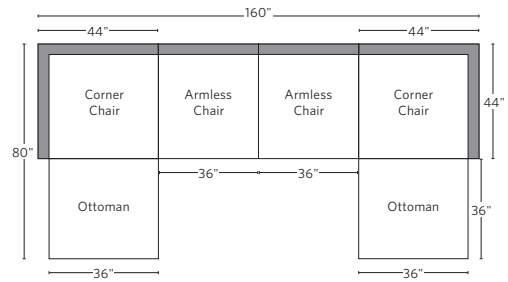

MODULAR U-CHAISE SECTIONAL