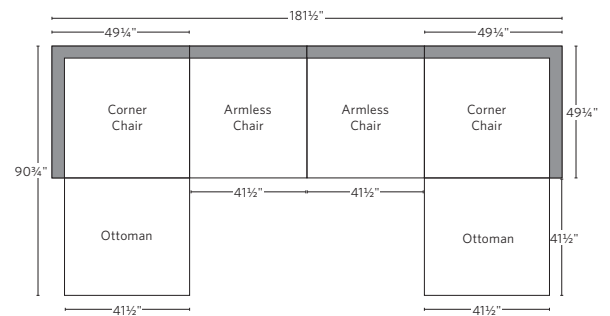

VIDA LOW-BACK MODULAR COLLECTION

All dimensions are given in inches. See the attached "Dimensions Diagram" sheet for more information on the keys used in this chart.

	A	B	C	D	E	F	G	H	I	J	K	L		M	N				O	P	Q	R	S
	OVERALL WIDTH	OVERALL DEPTH	OVERALL HEIGHT	FRAME HEIGHT	SEAT HEIGHT	ARM HEIGHT	FOOT HEIGHT	SEAT HEIGHT (FLOOR TO CUSHION SEAM)	SEAT HEIGHT (FLOOR TO FRAME)	INSIDE SEAT WIDTH	INSIDE SEAT DEPTH W/ BACK CUSHION	INSIDE SEAT DEPTH W/O BACK CUSHION	INSIDE BACK HEIGHT W/ SEAT & BACK CUSHIONS	INSIDE BACK HEIGHT W/ SEAT CUSHION	INSIDE BACK HEIGHT W/O SEAT OR BACK CUSHION	# OF BACK CUSHIONS	# OF SEAT CUSHIONS	ACCENT PILLOWS	ARM HEIGHT W/ SEAT CUSHION	ARM HEIGHT W/O SEAT CUSHION	ARM WIDTH	SLEEPER DEPTH OVERALL	SLEEPER DEPTH INSIDE
CLASSIC END-OF-SECTIONAL OTTOMAN	36	36	15¾	15¾	15¾	NA	¾	NA	15¾	36	NA	NA	NA	NA	NA	0	0	0	NA	NA	NA	NA	NA
LUXE END-OF-SECTIONAL OTTOMAN	41½	41½	15¾	15¾	15¾	NA	¾	NA	15¾	41½	NA	NA	NA	NA	NA	0	0	0	NA	NA	NA	NA	NA

MODULAR L-SECTIONAL WITH TABLE

Available in left- and right-arm configurations.

MODULAR U-SECTIONAL WITH TABLE

Available in left- and right-arm configurations.

MODULAR SOFA

MODULAR SOFA CHAISE

Available in left- and right-arm configurations.

MODULAR L-SECTIONAL

Available in left- and right-arm configurations.

MODULAR U-CHAISE SECTIONAL

MODULAR U-SOFA SECTIONAL

MODULAR U-SOFA CHAISE SECTIONAL

Available in left- and right-arm configurations.

MODULAR SOFA WITH TABLE

MODULAR L-SECTIONAL WITH TABLE

Available in left- and right-arm configurations.

MODULAR U-SECTIONAL WITH TABLE

Available in left- and right-arm configurations.