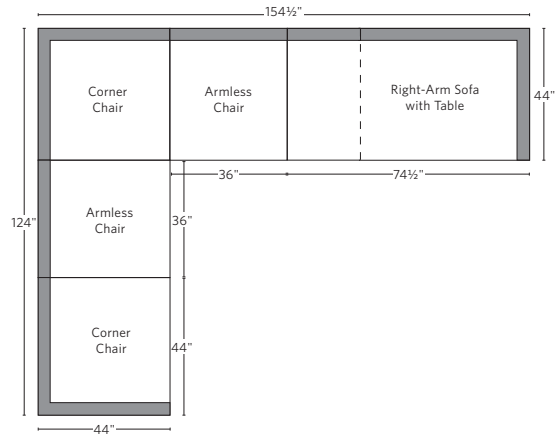

VIDA LOW-BACK MODULAR COLLECTION

All dimensions are given in inches. See the attached "Dimensions Diagram" sheet for more information on the keys used in this chart.

	A	B	C	D	E	F	G	H	I	J	K	L		M	N				O	P	Q	R	S
	OVERALL WIDTH	OVERALL DEPTH	OVERALL HEIGHT	FRAME HEIGHT	SEAT HEIGHT	ARM HEIGHT	FOOT HEIGHT	SEAT HEIGHT (FLOOR TO CUSHION SEAM)	SEAT HEIGHT (FLOOR TO FRAME)	INSIDE SEAT WIDTH	INSIDE SEAT DEPTH W/ BACK CUSHION	INSIDE SEAT DEPTH W/O BACK CUSHION	INSIDE BACK HEIGHT W/ SEAT & BACK CUSHIONS	INSIDE BACK HEIGHT W/ SEAT CUSHION	INSIDE BACK HEIGHT W/O SEAT OR BACK CUSHION	# OF BACK CUSHIONS	# OF SEAT CUSHIONS	ACCENT PILLOWS	ARM HEIGHT W/ SEAT CUSHION	ARM HEIGHT W/O SEAT CUSHION	ARM WIDTH	SLEEPER DEPTH OVERALL	SLEEPER DEPTH INSIDE
CLASSIC END-OF-SECTIONAL OTTOMAN	36	36	15¾	15¾	15¾	NA	¾	NA	15¾	36	NA	NA	NA	NA	NA	0	0	0	NA	NA	NA	NA	NA
LUXE END-OF-SECTIONAL OTTOMAN	41½	41½	15¾	15¾	15¾	NA	¾	NA	15¾	41½	NA	NA	NA	NA	NA	0	0	0	NA	NA	NA	NA	NA

UPHOLSTERY DIMENSIONS DIAGRAM

See the "Dimensions Sheet" for the measurements that correspond with the letters below.

RH

MODULAR SOFA

MODULAR SOFA CHAISE

Available in left- and right-arm configurations.

MODULAR L-SECTIONAL

Available in left- and right-arm configurations.

MODULAR U-CHAISE SECTIONAL

MODULAR U-SOFA SECTIONAL

MODULAR U-SOFA CHAISE SECTIONAL

Available in left- and right-arm configurations.

MODULAR SOFA WITH TABLE

MODULAR L-SECTIONAL WITH TABLE

Available in left- and right-arm configurations.

MODULAR U-SECTIONAL WITH TABLE

Available in left- and right-arm configurations.

MODULAR SOFA

MODULAR SOFA CHAISE

Available in left- and right-arm configurations.