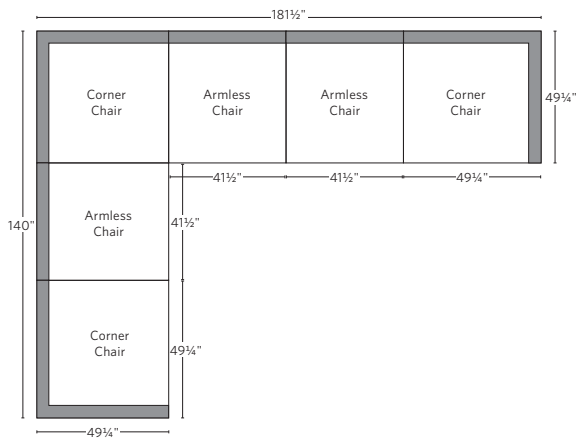

VIDA LOW-BACK MODULAR COLLECTION

All dimensions are given in inches. See the attached "Dimensions Diagram" sheet for more information on the keys used in this chart.

	A	B	C	D	E	F	G	H	I	J	K	L		M	N				O	P	Q	R	S
	OVERALL WIDTH	OVERALL DEPTH	OVERALL HEIGHT	FRAME HEIGHT	SEAT HEIGHT	ARM HEIGHT	FOOT HEIGHT	SEAT HEIGHT (FLOOR TO CUSHION SEAM)	SEAT HEIGHT (FLOOR TO FRAME)	INSIDE SEAT WIDTH	INSIDE SEAT DEPTH W/ BACK CUSHION	INSIDE SEAT DEPTH W/O BACK CUSHION	INSIDE BACK HEIGHT W/ SEAT & BACK CUSHIONS	INSIDE BACK HEIGHT W/ SEAT CUSHION	INSIDE BACK HEIGHT W/O SEAT OR BACK CUSHION	# OF BACK CUSHIONS	# OF SEAT CUSHIONS	ACCENT PILLOWS	ARM HEIGHT W/ SEAT CUSHION	ARM HEIGHT W/O SEAT CUSHION	ARM WIDTH	SLEEPER DEPTH OVERALL	SLEEPER DEPTH INSIDE
CLASSIC END-OF-SECTIONAL OTTOMAN	36	36	15¾	15¾	15¾	NA	¾	NA	15¾	36	NA	NA	NA	NA	NA	0	0	0	NA	NA	NA	NA	NA
LUXE END-OF-SECTIONAL OTTOMAN	41½	41½	15¾	15¾	15¾	NA	¾	NA	15¾	41½	NA	NA	NA	NA	NA	0	0	0	NA	NA	NA	NA	NA

MODULAR L-SECTIONAL WITH TABLE

Available in left- and right-arm configurations.

MODULAR U-SECTIONAL WITH TABLE

Available in left- and right-arm configurations.

MODULAR SOFA

MODULAR SOFA CHAISE

Available in left- and right-arm configurations.

MODULAR L-SECTIONAL

Available in left- and right-arm configurations.

MODULAR U-CHAISE SECTIONAL

MODULAR U-SOFA SECTIONAL

MODULAR U-SOFA CHAISE SECTIONAL

Available in left- and right-arm configurations.

MODULAR SOFA WITH TABLE