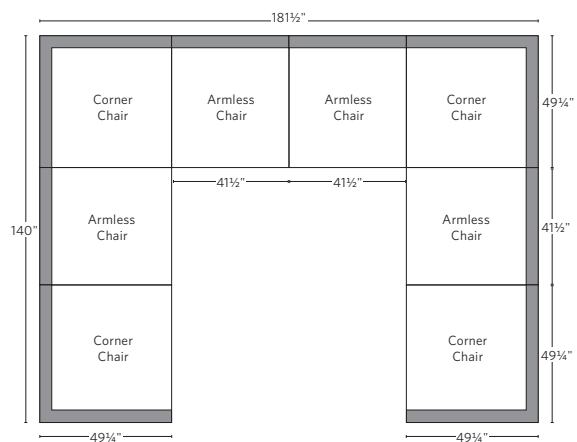

VIDA LOW-BACK MODULAR COLLECTION

All dimensions are given in inches. See the attached "Dimensions Diagram" sheet for more information on the keys used in this chart.

	A	B	C	D	E	F	G	H	I	J	K	L		M	N				O	P	Q	R	S
	OVERALL WIDTH	OVERALL DEPTH	OVERALL HEIGHT	FRAME HEIGHT	SEAT HEIGHT	ARM HEIGHT	FOOT HEIGHT	SEAT HEIGHT (FLOOR TO CUSHION SEAM)	SEAT HEIGHT (FLOOR TO FRAME)	INSIDE SEAT WIDTH	INSIDE SEAT DEPTH W/ BACK CUSHION	INSIDE SEAT DEPTH W/O BACK CUSHION	INSIDE BACK HEIGHT W/ SEAT & BACK CUSHIONS	INSIDE BACK HEIGHT W/ SEAT CUSHION	INSIDE BACK HEIGHT W/O SEAT OR BACK CUSHION	# OF BACK CUSHIONS	# OF SEAT CUSHIONS	ACCENT PILLOWS	ARM HEIGHT W/ SEAT CUSHION	ARM HEIGHT W/O SEAT CUSHION	ARM WIDTH	SLEEPER DEPTH OVERALL	SLEEPER DEPTH INSIDE
CLASSIC END-OF-SECTIONAL OTTOMAN	36	36	15¾	15¾	15¾	NA	¾	NA	15¾	36	NA	NA	NA	NA	NA	0	0	0	NA	NA	NA	NA	NA
LUXE END-OF-SECTIONAL OTTOMAN	41½	41½	15¾	15¾	15¾	NA	¾	NA	15¾	41½	NA	NA	NA	NA	NA	0	0	0	NA	NA	NA	NA	NA

MODULAR L-SECTIONAL WITH TABLE

Available in left- and right-arm configurations.

MODULAR U-SECTIONAL WITH TABLE

Available in left- and right-arm configurations.

MODULAR SOFA

MODULAR SOFA CHAISE

Available in left- and right-arm configurations.

MODULAR L-SECTIONAL

Available in left- and right-arm configurations.

MODULAR U-CHAISE SECTIONAL

MODULAR U-SOFA SECTIONAL

MODULAR U-SOFA CHAISE SECTIONAL

Available in left- and right-arm configurations.

MODULAR SOFA WITH TABLE

MODULAR L-SECTIONAL WITH TABLE

Available in left- and right-arm configurations.

MODULAR U-SECTIONAL WITH TABLE

Available in left- and right-arm configurations.