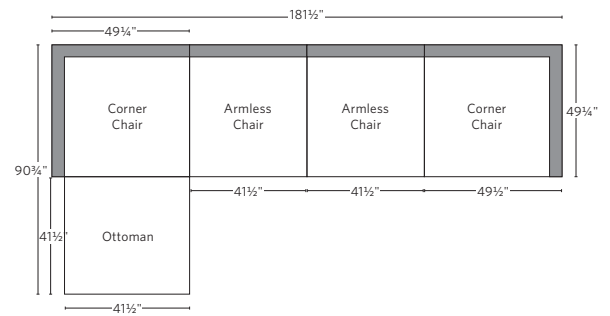

VIDA LOW-BACK MODULAR COLLECTION

All dimensions are given in inches. See the attached "Dimensions Diagram" sheet for more information on the keys used in this chart.

	A	B	C	D	E	F	G	H	I	J	K	L		M	N				O	P	Q	R	S
	OVERALL WIDTH	OVERALL DEPTH	OVERALL HEIGHT	FRAME HEIGHT	SEAT HEIGHT	ARM HEIGHT	FOOT HEIGHT	SEAT HEIGHT (FLOOR TO CUSHION SEAM)	SEAT HEIGHT (FLOOR TO FRAME)	INSIDE SEAT WIDTH	INSIDE SEAT DEPTH W/ BACK CUSHION	INSIDE SEAT DEPTH W/O BACK CUSHION	INSIDE BACK HEIGHT W/ SEAT & BACK CUSHIONS	INSIDE BACK HEIGHT W/ SEAT CUSHION	INSIDE BACK HEIGHT W/O SEAT OR BACK CUSHION	# OF BACK CUSHIONS	# OF SEAT CUSHIONS	ACCENT PILLOWS	ARM HEIGHT W/ SEAT CUSHION	ARM HEIGHT W/O SEAT CUSHION	ARM WIDTH	SLEEPER DEPTH OVERALL	SLEEPER DEPTH INSIDE
CLASSIC END-OF-SECTIONAL OTTOMAN	36	36	15¾	15¾	15¾	NA	¾	NA	15¾	36	NA	NA	NA	NA	NA	0	0	0	NA	NA	NA	NA	NA
LUXE END-OF-SECTIONAL OTTOMAN	41½	41½	15¾	15¾	15¾	NA	¾	NA	15¾	41½	NA	NA	NA	NA	NA	0	0	0	NA	NA	NA	NA	NA

MODULAR L-SECTIONAL WITH TABLE

Available in left- and right-arm configurations.

MODULAR U-SECTIONAL WITH TABLE

Available in left- and right-arm configurations.

MODULAR SOFA

MODULAR SOFA CHAISE

Available in left- and right-arm configurations.

MODULAR L-SECTIONAL

Available in left- and right-arm configurations.

MODULAR U-CHAISE SECTIONAL

MODULAR U-SOFA SECTIONAL

MODULAR U-SOFA CHAISE SECTIONAL

Available in left- and right-arm configurations.

MODULAR SOFA WITH TABLE

MODULAR L-SECTIONAL WITH TABLE

Available in left- and right-arm configurations.

MODULAR U-SECTIONAL WITH TABLE

Available in left- and right-arm configurations.