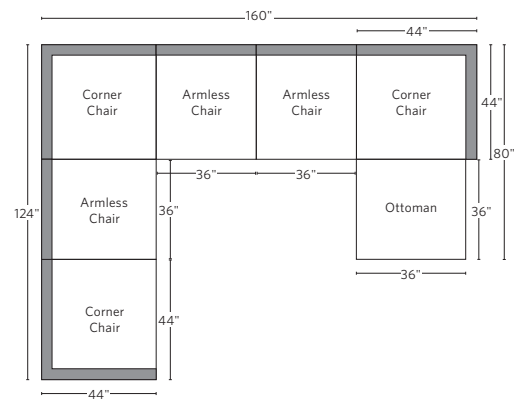

MODULAR U-SOFA CHAISE SECTIONAL

Available in left- and right-arm configurations.