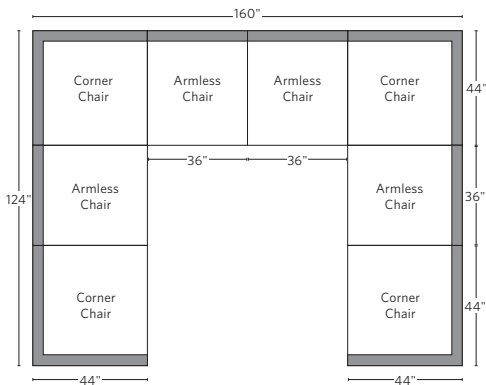

MODULAR U-SOFA SECTIONAL