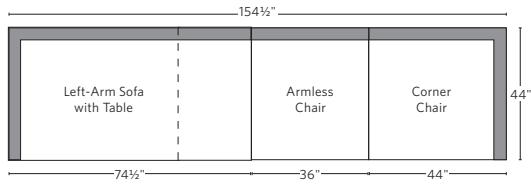

MODULAR SOFA WITH TABLE