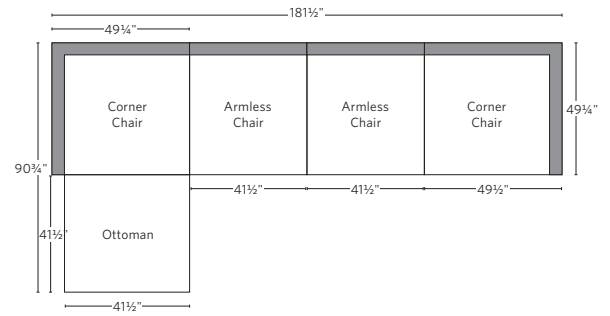

VIDA HIGH-BACK MODULAR COLLECTION

All dimensions are given in inches. See the attached "Dimensions Diagram" sheet for more information on the keys used in this chart.

	A	B	C	D	E	F	G	H	I	J	K	L		M	N				O	P	Q	R	S
	OVERALL WIDTH	OVERALL DEPTH	OVERALL HEIGHT	FRAME HEIGHT	SEAT HEIGHT	ARM HEIGHT	FOOT HEIGHT	SEAT HEIGHT (FLOOR TO CUSHION SEAM)	SEAT HEIGHT (FLOOR TO FRAME)	INSIDE SEAT WIDTH	INSIDE SEAT DEPTH W/ BACK CUSHION	INSIDE SEAT DEPTH W/O BACK CUSHION	INSIDE BACK HEIGHT W/ SEAT & BACK CUSHIONS	INSIDE BACK HEIGHT W/ SEAT CUSHION	INSIDE BACK HEIGHT W/O SEAT OR BACK CUSHION	# OF BACK CUSHIONS	# OF SEAT CUSHIONS	ACCENT PILLOWS	ARM HEIGHT W/ SEAT CUSHION	ARM HEIGHT W/O SEAT CUSHION	ARM WIDTH	SLEEPER DEPTH OVERALL	SLEEPER DEPTH INSIDE
CLASSIC END-OF-SECTIONAL OTTOMAN	36	36	15¾	15¾	15¾	NA	¾	NA	15¾	36	NA	NA	NA	NA	NA	0	0	0	NA	NA	NA	NA	NA
LUXE END-OF-SECTIONAL OTTOMAN	41½	41½	15¾	15¾	15¾	NA	¾	NA	15¾	41½	NA	NA	NA	NA	NA	0	0	0	NA	NA	NA	NA	NA

MODULAR L-SECTIONAL WITH TABLE

Available in left- and right-arm configurations.

MODULAR U-SECTIONAL WITH TABLE

Available in left- and right-arm configurations.

MODULAR SOFA

MODULAR SOFA CHAISE

Available in left- and right-arm configurations.

MODULAR L-SECTIONAL

Available in left- and right-arm configurations.

MODULAR U-CHAISE SECTIONAL

MODULAR U-SOFA SECTIONAL

MODULAR U-SOFA CHAISE SECTIONAL

Available in left- and right-arm configurations.

MODULAR SOFA WITH TABLE

MODULAR L-SECTIONAL WITH TABLE

Available in left- and right-arm configurations.

MODULAR U-SECTIONAL WITH TABLE

Available in left- and right-arm configurations.