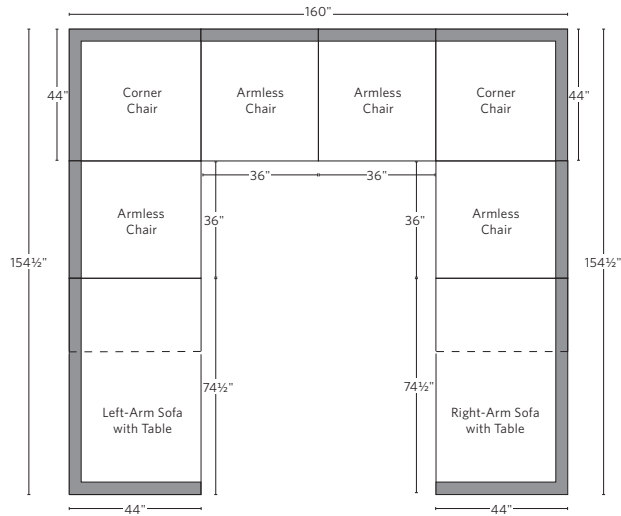

VIDA HIGH-BACK MODULAR COLLECTION

All dimensions are given in inches. See the attached "Dimensions Diagram" sheet for more information on the keys used in this chart.

	A	B	C	D	E	F	G	H	I	J	K	L		M	N				O	P	Q	R	S
	OVERALL WIDTH	OVERALL DEPTH	OVERALL HEIGHT	FRAME HEIGHT	SEAT HEIGHT	ARM HEIGHT	FOOT HEIGHT	SEAT HEIGHT (FLOOR TO CUSHION SEAM)	SEAT HEIGHT (FLOOR TO FRAME)	INSIDE SEAT WIDTH	INSIDE SEAT DEPTH W/ BACK CUSHION	INSIDE SEAT DEPTH W/O BACK CUSHION	INSIDE BACK HEIGHT W/ SEAT & BACK CUSHIONS	INSIDE BACK HEIGHT W/ SEAT CUSHION	INSIDE BACK HEIGHT W/O SEAT OR BACK CUSHION	# OF BACK CUSHIONS	# OF SEAT CUSHIONS	ACCENT PILLOWS	ARM HEIGHT W/ SEAT CUSHION	ARM HEIGHT W/O SEAT CUSHION	ARM WIDTH	SLEEPER DEPTH OVERALL	SLEEPER DEPTH INSIDE
CLASSIC END-OF-SECTIONAL OTTOMAN	36	36	15¾	15¾	15¾	NA	¾	NA	15¾	36	NA	NA	NA	NA	NA	0	0	0	NA	NA	NA	NA	NA
LUXE END-OF-SECTIONAL OTTOMAN	41½	41½	15¾	15¾	15¾	NA	¾	NA	15¾	41½	NA	NA	NA	NA	NA	0	0	0	NA	NA	NA	NA	NA

UPHOLSTERY DIMENSIONS DIAGRAM

See the "Dimensions Sheet" for the measurements that correspond with the letters below.

RH

MODULAR SOFA

MODULAR SOFA CHAISE

Available in left- and right-arm configurations.

MODULAR L-SECTIONAL

Available in left- and right-arm configurations.

MODULAR U-CHAISE SECTIONAL

MODULAR U-SOFA SECTIONAL

MODULAR U-SOFA CHAISE SECTIONAL

Available in left- and right-arm configurations.

MODULAR SOFA WITH TABLE

MODULAR L-SECTIONAL WITH TABLE

Available in left- and right-arm configurations.

MODULAR U-SECTIONAL WITH TABLE

Available in left- and right-arm configurations.

MODULAR SOFA

MODULAR SOFA CHAISE

Available in left- and right-arm configurations.