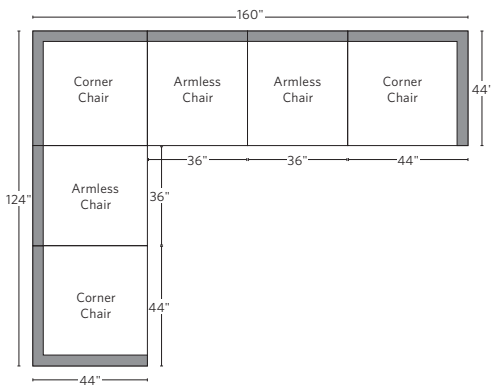

MODULAR L-SECTIONAL

Available in left- and right-arm configurations.