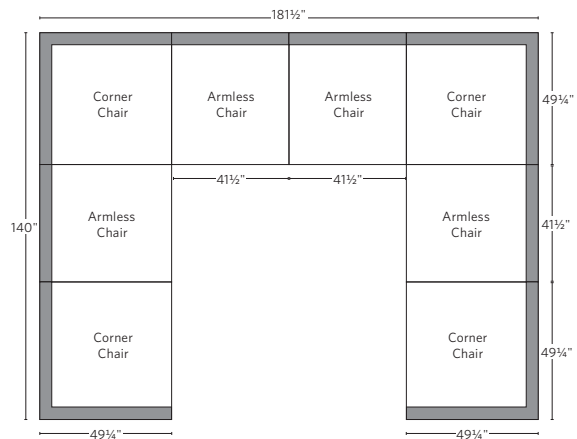

VIDA HIGH-BACK MODULAR COLLECTION

All dimensions are given in inches. See the attached "Dimensions Diagram" sheet for more information on the keys used in this chart.

	A	B	C	D	E	F	G	H	I	J	K	L		M	N				O	P	Q	R	S
	OVERALL WIDTH	OVERALL DEPTH	OVERALL HEIGHT	FRAME HEIGHT	SEAT HEIGHT	ARM HEIGHT	FOOT HEIGHT	SEAT HEIGHT (FLOOR TO CUSHION SEAM)	SEAT HEIGHT (FLOOR TO FRAME)	INSIDE SEAT WIDTH	INSIDE SEAT DEPTH W/ BACK CUSHION	INSIDE SEAT DEPTH W/O BACK CUSHION	INSIDE BACK HEIGHT W/ SEAT & BACK CUSHIONS	INSIDE BACK HEIGHT W/ SEAT CUSHION	INSIDE BACK HEIGHT W/O SEAT OR BACK CUSHION	# OF BACK CUSHIONS	# OF SEAT CUSHIONS	ACCENT PILLOWS	ARM HEIGHT W/ SEAT CUSHION	ARM HEIGHT W/O SEAT CUSHION	ARM WIDTH	SLEEPER DEPTH OVERALL	SLEEPER DEPTH INSIDE
CLASSIC END-OF-SECTIONAL OTTOMAN	36	36	15¾	15¾	15¾	NA	¾	NA	15¾	36	NA	NA	NA	NA	NA	0	0	0	NA	NA	NA	NA	NA
LUXE END-OF-SECTIONAL OTTOMAN	41½	41½	15¾	15¾	15¾	NA	¾	NA	15¾	41½	NA	NA	NA	NA	NA	0	0	0	NA	NA	NA	NA	NA

MODULAR L-SECTIONAL WITH TABLE

Available in left- and right-arm configurations.

MODULAR U-SECTIONAL WITH TABLE

Available in left- and right-arm configurations.

MODULAR SOFA

MODULAR SOFA CHAISE

Available in left- and right-arm configurations.

MODULAR L-SECTIONAL

Available in left- and right-arm configurations.

MODULAR U-CHAISE SECTIONAL

MODULAR U-SOFA SECTIONAL

MODULAR U-SOFA CHAISE SECTIONAL

Available in left- and right-arm configurations.

MODULAR SOFA WITH TABLE

MODULAR L-SECTIONAL WITH TABLE

Available in left- and right-arm configurations.

MODULAR U-SECTIONAL WITH TABLE

Available in left- and right-arm configurations.