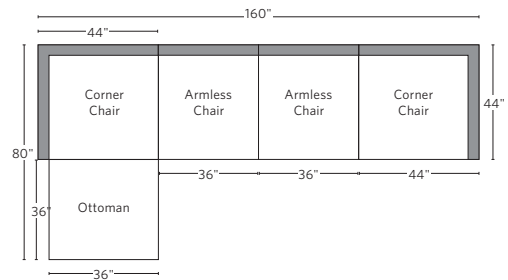

VIDA HIGH-BACK MODULAR COLLECTION

All dimensions are given in inches. See the attached "Dimensions Diagram" sheet for more information on the keys used in this chart.

	A	B	C	D	E	F	G	H	I	J	K	L		M	N				O	P	Q	R	S
	OVERALL WIDTH	OVERALL DEPTH	OVERALL HEIGHT	FRAME HEIGHT	SEAT HEIGHT	ARM HEIGHT	FOOT HEIGHT	SEAT HEIGHT (FLOOR TO CUSHION SEAM)	SEAT HEIGHT (FLOOR TO FRAME)	INSIDE SEAT WIDTH	INSIDE SEAT DEPTH W/ BACK CUSHION	INSIDE SEAT DEPTH W/O BACK CUSHION	INSIDE BACK HEIGHT W/ SEAT & BACK CUSHIONS	INSIDE BACK HEIGHT W/ SEAT CUSHION	INSIDE BACK HEIGHT W/O SEAT OR BACK CUSHION	# OF BACK CUSHIONS	# OF SEAT CUSHIONS	ACCENT PILLOWS	ARM HEIGHT W/ SEAT CUSHION	ARM HEIGHT W/O SEAT CUSHION	ARM WIDTH	SLEEPER DEPTH OVERALL	SLEEPER DEPTH INSIDE
CLASSIC END-OF-SECTIONAL OTTOMAN	36	36	15¾	15¾	15¾	NA	¾	NA	15¾	36	NA	NA	NA	NA	NA	0	0	0	NA	NA	NA	NA	NA
LUXE END-OF-SECTIONAL OTTOMAN	41½	41½	15¾	15¾	15¾	NA	¾	NA	15¾	41½	NA	NA	NA	NA	NA	0	0	0	NA	NA	NA	NA	NA

UPHOLSTERY DIMENSIONS DIAGRAM

See the "Dimensions Sheet" for the measurements that correspond with the letters below.

RH

MODULAR SOFA

MODULAR SOFA CHAISE

Available in left- and right-arm configurations.

MODULAR L-SECTIONAL