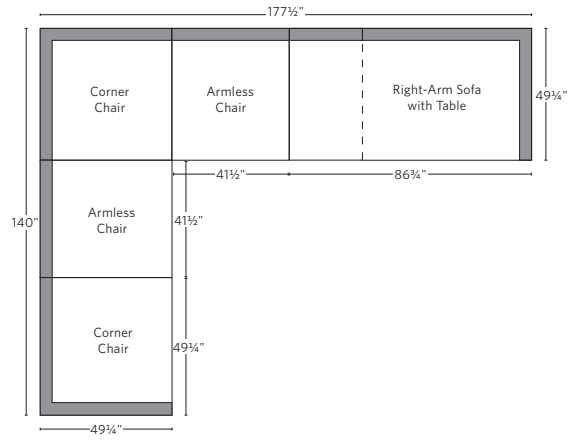

VIDA HIGH-BACK MODULAR COLLECTION

All dimensions are given in inches. See the attached "Dimensions Diagram" sheet for more information on the keys used in this chart.

	A	B	C	D	E	F	G	H	I	J	K	L		M	N				O	P	Q	R	S
	OVERALL WIDTH	OVERALL DEPTH	OVERALL HEIGHT	FRAME HEIGHT	SEAT HEIGHT	ARM HEIGHT	FOOT HEIGHT	SEAT HEIGHT (FLOOR TO CUSHION SEAM)	SEAT HEIGHT (FLOOR TO FRAME)	INSIDE SEAT WIDTH	INSIDE SEAT DEPTH W/ BACK CUSHION	INSIDE SEAT DEPTH W/O BACK CUSHION	INSIDE BACK HEIGHT W/ SEAT & BACK CUSHIONS	INSIDE BACK HEIGHT W/ SEAT CUSHION	INSIDE BACK HEIGHT W/O SEAT OR BACK CUSHION	# OF BACK CUSHIONS	# OF SEAT CUSHIONS	ACCENT PILLOWS	ARM HEIGHT W/ SEAT CUSHION	ARM HEIGHT W/O SEAT CUSHION	ARM WIDTH	SLEEPER DEPTH OVERALL	SLEEPER DEPTH INSIDE
CLASSIC END-OF-SECTIONAL OTTOMAN	36	36	15¾	15¾	15¾	NA	¾	NA	15¾	36	NA	NA	NA	NA	NA	0	0	0	NA	NA	NA	NA	NA
LUXE END-OF-SECTIONAL OTTOMAN	41½	41½	15¾	15¾	15¾	NA	¾	NA	15¾	41½	NA	NA	NA	NA	NA	0	0	0	NA	NA	NA	NA	NA

MODULAR L-SECTIONAL

Available in left- and right-arm configurations.

MODULAR U-CHAISE SECTIONAL

MODULAR U-SOFA SECTIONAL

MODULAR U-SOFA CHAISE SECTIONAL

Available in left- and right-arm configurations.

MODULAR SOFA WITH TABLE

MODULAR L-SECTIONAL WITH TABLE

Available in left- and right-arm configurations.

MODULAR U-SECTIONAL WITH TABLE

Available in left- and right-arm configurations.