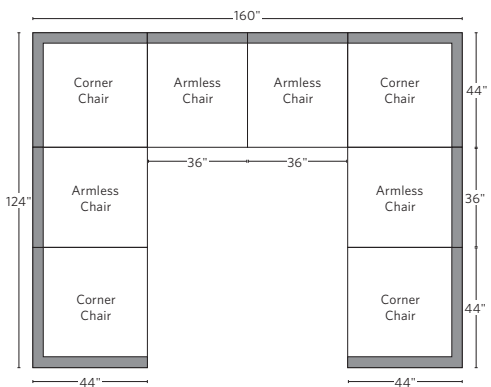

MODULAR U-SOFA SECTIONAL