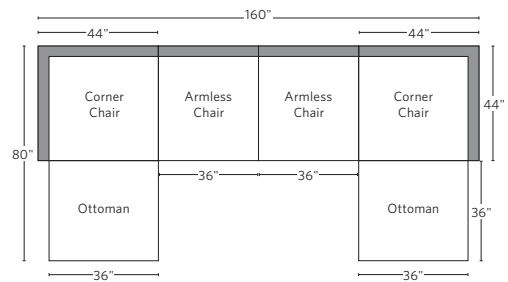

MODULAR U-CHAISE SECTIONAL