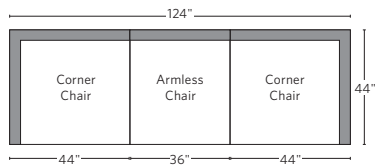

MODULAR SOFA