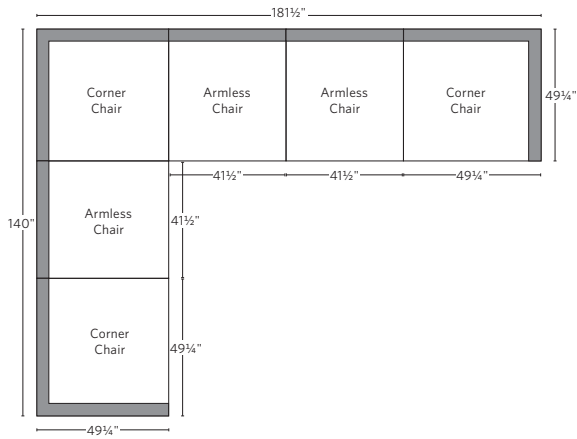

MODULAR L-SECTIONAL

Available in left- and right-arm configurations.