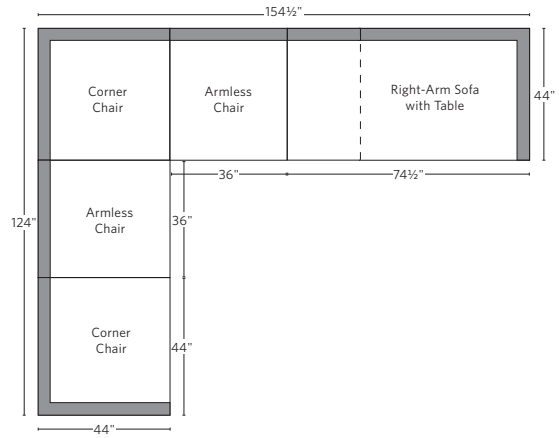

MODULAR L-SECTIONAL WITH TABLE

Available in left- and right-arm configurations.