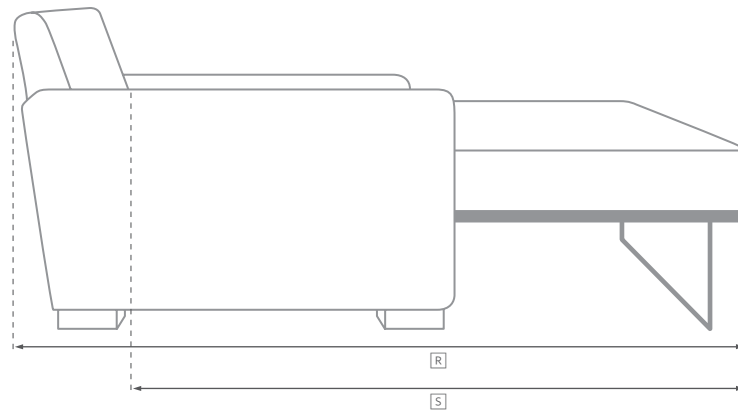

UPHOLSTERY DIMENSIONS DIAGRAM

See the "Dimensions Sheet" for the measurements that correspond with the letters below.

RH