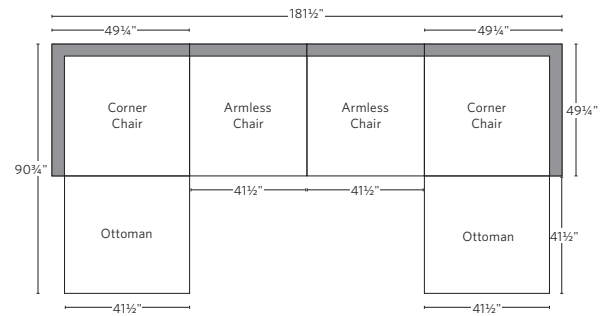

MODULAR U-CHAISE SECTIONAL