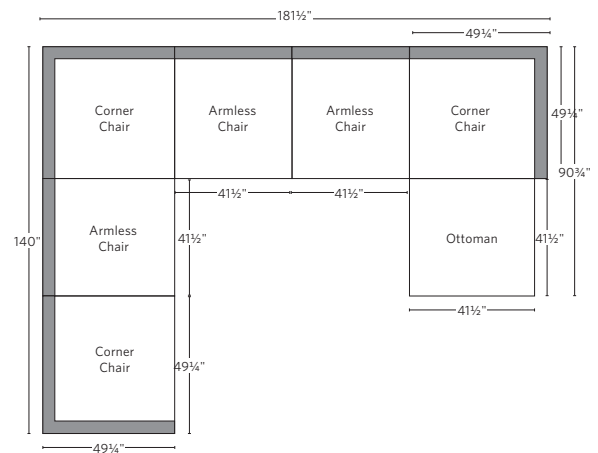

VIDA HIGH-BACK MODULAR COLLECTION

All dimensions are given in inches. See the attached "Dimensions Diagram" sheet for more information on the keys used in this chart.

	A	B	C	D	E	F	G	H	I	J	K	L		M	N				O	P	Q	R	S
	OVERALL WIDTH	OVERALL DEPTH	OVERALL HEIGHT	FRAME HEIGHT	SEAT HEIGHT	ARM HEIGHT	FOOT HEIGHT	SEAT HEIGHT (FLOOR TO CUSHION SEAM)	SEAT HEIGHT (FLOOR TO FRAME)	INSIDE SEAT WIDTH	INSIDE SEAT DEPTH W/ BACK CUSHION	INSIDE SEAT DEPTH W/O BACK CUSHION	INSIDE BACK HEIGHT W/ SEAT & BACK CUSHIONS	INSIDE BACK HEIGHT W/ SEAT CUSHION	INSIDE BACK HEIGHT W/O SEAT OR BACK CUSHION	# OF BACK CUSHIONS	# OF SEAT CUSHIONS	ACCENT PILLOWS	ARM HEIGHT W/ SEAT CUSHION	ARM HEIGHT W/O SEAT CUSHION	ARM WIDTH	SLEEPER DEPTH OVERALL	SLEEPER DEPTH INSIDE
CLASSIC END-OF-SECTIONAL OTTOMAN	36	36	15¾	15¾	15¾	NA	¾	NA	15¾	36	NA	NA	NA	NA	NA	0	0	0	NA	NA	NA	NA	NA
LUXE END-OF-SECTIONAL OTTOMAN	41½	41½	15¾	15¾	15¾	NA	¾	NA	15¾	41½	NA	NA	NA	NA	NA	0	0	0	NA	NA	NA	NA	NA

MODULAR L-SECTIONAL

Available in left- and right-arm configurations.

MODULAR U-CHAISE SECTIONAL

MODULAR U-SOFA SECTIONAL

MODULAR U-SOFA CHAISE SECTIONAL

Available in left- and right-arm configurations.

MODULAR SOFA WITH TABLE

MODULAR L-SECTIONAL WITH TABLE

Available in left- and right-arm configurations.

MODULAR U-SECTIONAL WITH TABLE

Available in left- and right-arm configurations.