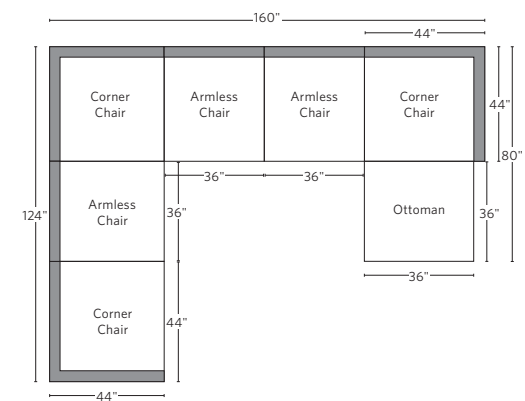

MODULAR U-SOFA CHAISE SECTIONAL

Available in left- and right-arm configurations.