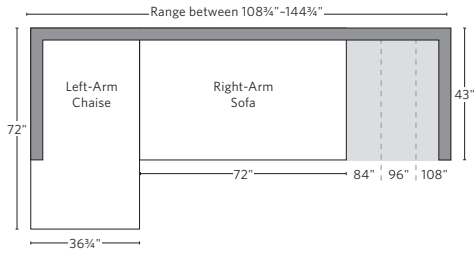

# UPHOLSTERY DIMENSIONS DIAGRAM

See the "Dimensions Sheet" for the measurements that correspond with the letters below.

RH

SOFA CHAISE SECTIONAL

Available in left and right-arm configurations.

U-CHAISE SECTIONAL

L-SECTIONAL

Available in left and right-arm configurations.

U-SOFA CHAISE SECTIONAL

Available in left and right-arm configurations.

U-SOFA SECTIONAL

Multiple length options available.

SOFA CHAISE SECTIONAL

Available in left and right-arm configurations.