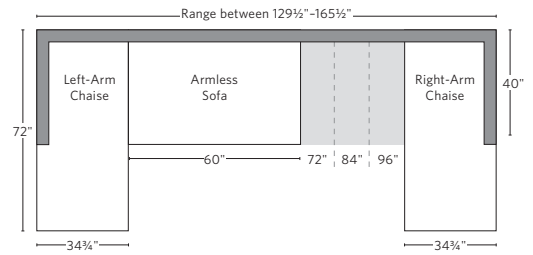

# PARISIAN CLASSIC SLOPE ARM COLLECTION

All dimensions are given in inches. See the attached "Dimensions Diagram" sheet for more information on the keys used in this chart.

	OVERALL WIDTH A	OVERALL DEPTH B	OVERALL HEIGHT C	FRAME HEIGHT D	SEAT HEIGHT E	ARM HEIGHT F	FOOT HEIGHT G	SEAT HEIGHT (FLOOR TO CUSHION SEAM) H	SEAT HEIGHT (FLOOR TO FRAME) I	INSIDE SEAT WIDTH J	INSIDE SEAT DEPTH W/ BACK CUSHION K	INSIDE SEAT DEPTH W/O BACK CUSHION L	INSIDE BACK HEIGHT W/ SEAT & BACK CUSHIONS M	INSIDE BACK HEIGHT W/ SEAT CUSHION N	# OF BACK CUSHIONS	# OF SEAT CUSHIONS	ACCENT PILLOWS	ARM HEIGHT W/ SEAT CUSHION O	ARM HEIGHT W/O SEAT CUSHION P	ARM WIDTH Q	SLEEPER DEPTH OVERALL R	SLEEPER DEPTH INSIDE S	
10' LUXE LEFT-ARM RETURN SOFA	120	43	32¾	32¾	17½	21½	1¼	16	10	97½	25¼	32¼	13½	15¼	22¾	3	2	0	4	11½	6	-	-
10' LUXE RIGHT-ARM RETURN SOFA	120	43	32¾	32¾	17½	21½	1¼	16	10	97½	25¼	32¼	13½	15¼	22¾	3	2	0	4	11½	6	-	-
CLASSIC LOUNGE CHAIR	39½	40	32¾	32¾	17½	21½	1¼	16	10	27½	22¼	29¼	13½	15¼	22¾	1	1	0	4	11½	6	-	-
LUXE LOUNGE CHAIR	41½	43	32¾	32¾	17½	21½	1¼	16	10	29½	25¼	32¼	13½	15¼	22¾	1	1	0	4	11½	6	-	-
OTTOMAN	41½	24¾	17¾	17¾	17¾	-	1¼	16	10	41½	-	-	-	-	-	1	-	-	-	-	-	-	-
CLASSIC LEFT-ARM CHAISE	34¾	72	32¾	32¾	17½	21½	1¼	16	10	28¾	54¼	61¾	13½	15¼	22¾	1	1	0	4	11½	6	-	-
CLASSIC RIGHT-ARM CHAISE	34¾	72	32¾	32¾	17½	21½	1¼	16	10	28¾	54¼	61¾	13½	15¼	22¾	1	1	0	4	11½	6	-	-
LUXE LEFT-ARM CHAISE	36¾	72	32¾	32¾	17½	21½	1¼	16	10	30¾	54¼	61¾	13½	15¼	22¾	1	1	0	4	11½	6	-	-
LUXE RIGHT-ARM CHAISE	36¾	72	32¾	32¾	17½	21½	1¼	16	10	30¾	54¼	61¾	13½	15¼	22¾	1	1	0	4	11½	6	-	-

# UPHOLSTERY DIMENSIONS DIAGRAM

See the "Dimensions Sheet" for the measurements that correspond with the letters below.

RH

SOFA CHAISE SECTIONAL

Available in left and right-arm configurations.

U-CHAISE SECTIONAL