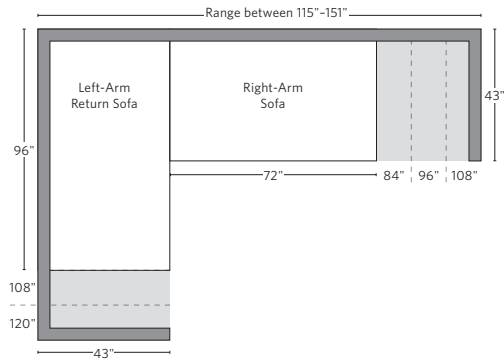

L-SECTIONAL

Available in left and right-arm configurations.