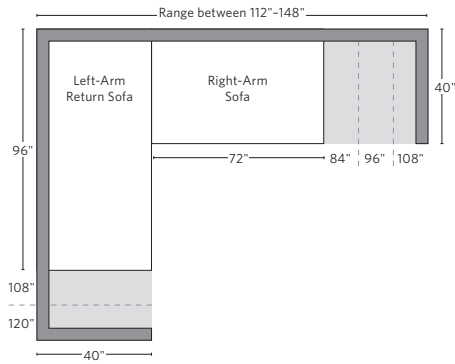

L-SECTIONAL

Available in left and right-arm configurations.