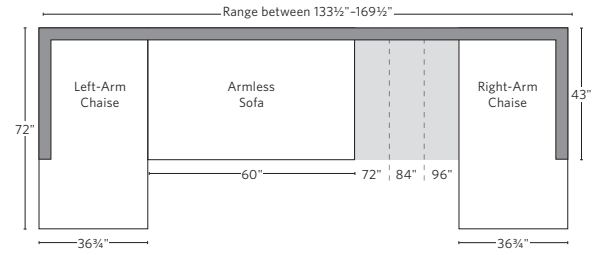

U-CHAISE SECTIONAL