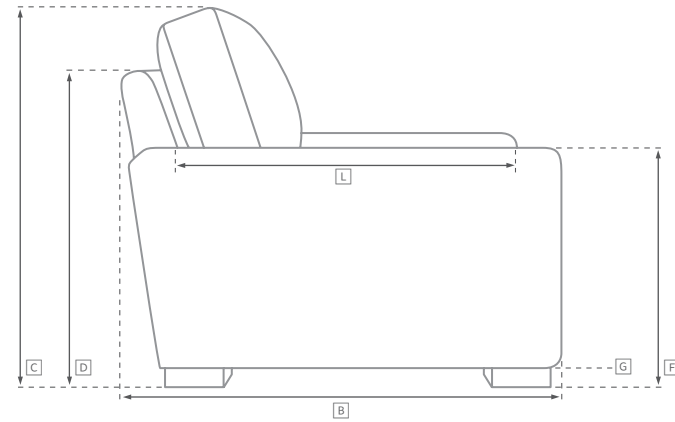

# PARISIAN CLASSIC SLOPE ARM COLLECTION

All dimensions are given in inches. See the attached "Dimensions Diagram" sheet for more information on the keys used in this chart.

	OVERALL WIDTH A	OVERALL DEPTH B	OVERALL HEIGHT C	FRAME HEIGHT D	SEAT HEIGHT E	ARM HEIGHT F	FOOT HEIGHT G	SEAT HEIGHT (FLOOR TO CUSHION SEAM) H	SEAT HEIGHT (FLOOR TO FRAME) I	INSIDE SEAT WIDTH J	INSIDE SEAT DEPTH W/ BACK CUSHION K	INSIDE SEAT DEPTH W/O BACK CUSHION L	INSIDE BACK HEIGHT W/ SEAT & BACK CUSHIONS M	INSIDE BACK HEIGHT W/ SEAT CUSHION N	# OF BACK CUSHIONS	# OF SEAT CUSHIONS	ACCENT PILLOWS	ARM HEIGHT W/ SEAT CUSHION O	ARM HEIGHT W/O SEAT CUSHION P	ARM WIDTH Q	SLEEPER DEPTH OVERALL R	SLEEPER DEPTH INSIDE S	
10' LUXE LEFT-ARM RETURN SOFA	120	43	32¾	32¾	17½	21½	1¼	16	10	97½	25¼	32¼	13½	15¼	22¾	3	2	0	4	11½	6	-	-
10' LUXE RIGHT-ARM RETURN SOFA	120	43	32¾	32¾	17½	21½	1¼	16	10	97½	25¼	32¼	13½	15¼	22¾	3	2	0	4	11½	6	-	-
CLASSIC LOUNGE CHAIR	39½	40	32¾	32¾	17½	21½	1¼	16	10	27½	22¼	29¼	13½	15¼	22¾	1	1	0	4	11½	6	-	-
LUXE LOUNGE CHAIR	41½	43	32¾	32¾	17½	21½	1¼	16	10	29½	25¼	32¼	13½	15¼	22¾	1	1	0	4	11½	6	-	-
OTTOMAN	41½	24¾	17¾	17¾	17¾	-	1¼	16	10	41½	-	-	-	-	-	1	-	-	-	-	-	-	-
CLASSIC LEFT-ARM CHAISE	34¾	72	32¾	32¾	17½	21½	1¼	16	10	28¾	54¼	61¾	13½	15¼	22¾	1	1	0	4	11½	6	-	-
CLASSIC RIGHT-ARM CHAISE	34¾	72	32¾	32¾	17½	21½	1¼	16	10	28¾	54¼	61¾	13½	15¼	22¾	1	1	0	4	11½	6	-	-
LUXE LEFT-ARM CHAISE	36¾	72	32¾	32¾	17½	21½	1¼	16	10	30¾	54¼	61¾	13½	15¼	22¾	1	1	0	4	11½	6	-	-
LUXE RIGHT-ARM CHAISE	36¾	72	32¾	32¾	17½	21½	1¼	16	10	30¾	54¼	61¾	13½	15¼	22¾	1	1	0	4	11½	6	-	-

# UPHOLSTERY DIMENSIONS DIAGRAM

See the "Dimensions Sheet" for the measurements that correspond with the letters below.

RH

SOFA CHAISE SECTIONAL

Available in left and right-arm configurations.

U-CHAISE SECTIONAL