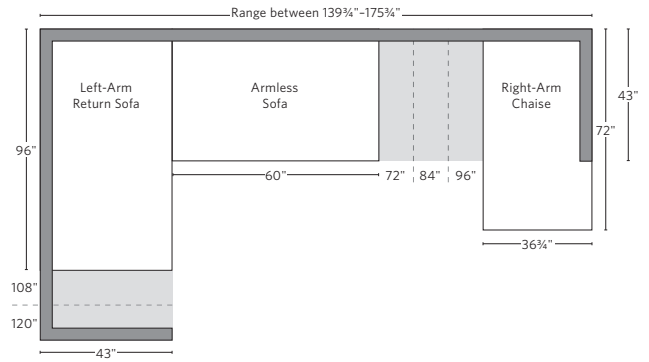

# PARISIAN CLASSIC SLOPE ARM COLLECTION

All dimensions are given in inches. See the attached "Dimensions Diagram" sheet for more information on the keys used in this chart.

	OVERALL WIDTH A	OVERALL DEPTH B	OVERALL HEIGHT C	FRAME HEIGHT D	SEAT HEIGHT E	ARM HEIGHT F	FOOT HEIGHT G	SEAT HEIGHT (FLOOR TO CUSHION SEAM) H	SEAT HEIGHT (FLOOR TO FRAME) I	INSIDE SEAT WIDTH J	INSIDE SEAT DEPTH W/ BACK CUSHION K	INSIDE SEAT DEPTH W/O BACK CUSHION L	INSIDE BACK HEIGHT W/ SEAT & BACK CUSHIONS M	INSIDE BACK HEIGHT W/ SEAT CUSHION N	# OF BACK CUSHIONS	# OF SEAT CUSHIONS	ACCENT PILLOWS	ARM HEIGHT W/ SEAT CUSHION O	ARM HEIGHT W/O SEAT CUSHION P	ARM WIDTH Q	SLEEPER DEPTH OVERALL R	SLEEPER DEPTH INSIDE S	
10' LUXE LEFT-ARM RETURN SOFA	120	43	32¾	32¾	17½	21½	1¼	16	10	97½	25¼	32¼	13½	15¼	22¾	3	2	0	4	11½	6	-	-
10' LUXE RIGHT-ARM RETURN SOFA	120	43	32¾	32¾	17½	21½	1¼	16	10	97½	25¼	32¼	13½	15¼	22¾	3	2	0	4	11½	6	-	-
CLASSIC LOUNGE CHAIR	39½	40	32¾	32¾	17½	21½	1¼	16	10	27½	22¼	29¼	13½	15¼	22¾	1	1	0	4	11½	6	-	-
LUXE LOUNGE CHAIR	41½	43	32¾	32¾	17½	21½	1¼	16	10	29½	25¼	32¼	13½	15¼	22¾	1	1	0	4	11½	6	-	-
OTTOMAN	41½	24¾	17¾	17¾	17¾	-	1¼	16	10	41½	-	-	-	-	-	1	-	-	-	-	-	-	-
CLASSIC LEFT-ARM CHAISE	34¾	72	32¾	32¾	17½	21½	1¼	16	10	28¾	54¼	61¾	13½	15¼	22¾	1	1	0	4	11½	6	-	-
CLASSIC RIGHT-ARM CHAISE	34¾	72	32¾	32¾	17½	21½	1¼	16	10	28¾	54¼	61¾	13½	15¼	22¾	1	1	0	4	11½	6	-	-
LUXE LEFT-ARM CHAISE	36¾	72	32¾	32¾	17½	21½	1¼	16	10	30¾	54¼	61¾	13½	15¼	22¾	1	1	0	4	11½	6	-	-
LUXE RIGHT-ARM CHAISE	36¾	72	32¾	32¾	17½	21½	1¼	16	10	30¾	54¼	61¾	13½	15¼	22¾	1	1	0	4	11½	6	-	-

# UPHOLSTERY DIMENSIONS DIAGRAM

See the "Dimensions Sheet" for the measurements that correspond with the letters below.

RH

SOFA CHAISE SECTIONAL

Available in left and right-arm configurations.

U-CHAISE SECTIONAL

U-CHAISE SECTIONAL

L-SECTIONAL

Available in left and right-arm configurations.

U-SOFA CHAISE SECTIONAL

Available in left and right-arm configurations.

U-SOFA SECTIONAL

Multiple length options available.