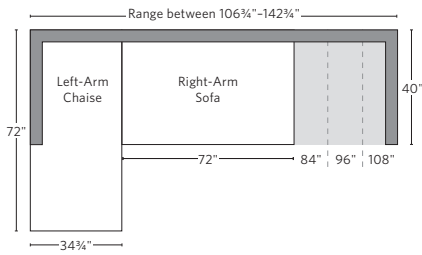

# PARISIAN CLASSIC SLOPE ARM COLLECTION

All dimensions are given in inches. See the attached "Dimensions Diagram" sheet for more information on the keys used in this chart.

	OVERALL WIDTH A	OVERALL DEPTH B	OVERALL HEIGHT C	FRAME HEIGHT D	SEAT HEIGHT E	ARM HEIGHT F	FOOT HEIGHT G	SEAT HEIGHT (FLOOR TO CUSHION SEAM) H	SEAT HEIGHT (FLOOR TO FRAME) I	INSIDE SEAT WIDTH J	INSIDE SEAT DEPTH W/ BACK CUSHION K	INSIDE SEAT DEPTH W/O BACK CUSHION L	INSIDE BACK HEIGHT W/ SEAT & BACK CUSHIONS M	INSIDE BACK HEIGHT W/ SEAT CUSHION N	# OF BACK CUSHIONS	# OF SEAT CUSHIONS	ACCENT PILLOWS	ARM HEIGHT W/ SEAT CUSHION O	ARM HEIGHT W/O SEAT CUSHION P	ARM WIDTH Q	SLEEPER DEPTH OVERALL R	SLEEPER DEPTH INSIDE S	
10' LUXE LEFT-ARM RETURN SOFA	120	43	32¾	32¾	17½	21½	1¼	16	10	97½	25¼	32¼	13½	15¼	22¾	3	2	0	4	11½	6	-	-
10' LUXE RIGHT-ARM RETURN SOFA	120	43	32¾	32¾	17½	21½	1¼	16	10	97½	25¼	32¼	13½	15¼	22¾	3	2	0	4	11½	6	-	-
CLASSIC LOUNGE CHAIR	39½	40	32¾	32¾	17½	21½	1¼	16	10	27½	22¼	29¼	13½	15¼	22¾	1	1	0	4	11½	6	-	-
LUXE LOUNGE CHAIR	41½	43	32¾	32¾	17½	21½	1¼	16	10	29½	25¼	32¼	13½	15¼	22¾	1	1	0	4	11½	6	-	-
OTTOMAN	41½	24¾	17¾	17¾	17¾	-	1¼	16	10	41½	-	-	-	-	-	1	-	-	-	-	-	-	-
CLASSIC LEFT-ARM CHAISE	34¾	72	32¾	32¾	17½	21½	1¼	16	10	28¾	54¼	61¾	13½	15¼	22¾	1	1	0	4	11½	6	-	-
CLASSIC RIGHT-ARM CHAISE	34¾	72	32¾	32¾	17½	21½	1¼	16	10	28¾	54¼	61¾	13½	15¼	22¾	1	1	0	4	11½	6	-	-
LUXE LEFT-ARM CHAISE	36¾	72	32¾	32¾	17½	21½	1¼	16	10	30¾	54¼	61¾	13½	15¼	22¾	1	1	0	4	11½	6	-	-
LUXE RIGHT-ARM CHAISE	36¾	72	32¾	32¾	17½	21½	1¼	16	10	30¾	54¼	61¾	13½	15¼	22¾	1	1	0	4	11½	6	-	-

# UPHOLSTERY DIMENSIONS DIAGRAM

See the "Dimensions Sheet" for the measurements that correspond with the letters below.

RH

SOFA CHAISE SECTIONAL

Available in left and right-arm configurations.

U-CHAISE SECTIONAL