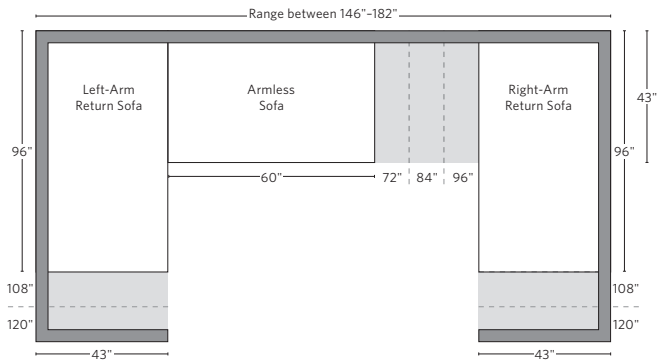

# PARISIAN CLASSIC SLOPE ARM COLLECTION

All dimensions are given in inches. See the attached "Dimensions Diagram" sheet for more information on the keys used in this chart.

	OVERALL WIDTH A	OVERALL DEPTH B	OVERALL HEIGHT C	FRAME HEIGHT D	SEAT HEIGHT E	ARM HEIGHT F	FOOT HEIGHT G	SEAT HEIGHT (FLOOR TO CUSHION SEAM) H	SEAT HEIGHT (FLOOR TO FRAME) I	INSIDE SEAT WIDTH J	INSIDE SEAT DEPTH W/ BACK CUSHION K	INSIDE SEAT DEPTH W/O BACK CUSHION L	INSIDE BACK HEIGHT W/ SEAT & BACK CUSHIONS M	INSIDE BACK HEIGHT W/ SEAT CUSHION N	# OF BACK CUSHIONS	# OF SEAT CUSHIONS	ACCENT PILLOWS	ARM HEIGHT W/ SEAT CUSHION O	ARM HEIGHT W/O SEAT CUSHION P	ARM WIDTH Q	SLEEPER DEPTH OVERALL R	SLEEPER DEPTH INSIDE S	
10' LUXE LEFT-ARM RETURN SOFA	120	43	32¾	32¾	17½	21½	1¼	16	10	97½	25¼	32¼	13½	15¼	22¾	3	2	0	4	11½	6	-	-
10' LUXE RIGHT-ARM RETURN SOFA	120	43	32¾	32¾	17½	21½	1¼	16	10	97½	25¼	32¼	13½	15¼	22¾	3	2	0	4	11½	6	-	-
CLASSIC LOUNGE CHAIR	39½	40	32¾	32¾	17½	21½	1¼	16	10	27½	22¼	29¼	13½	15¼	22¾	1	1	0	4	11½	6	-	-
LUXE LOUNGE CHAIR	41½	43	32¾	32¾	17½	21½	1¼	16	10	29½	25¼	32¼	13½	15¼	22¾	1	1	0	4	11½	6	-	-
OTTOMAN	41½	24¾	17¾	17¾	17¾	-	1¼	16	10	41½	-	-	-	-	-	1	-	-	-	-	-	-	-
CLASSIC LEFT-ARM CHAISE	34¾	72	32¾	32¾	17½	21½	1¼	16	10	28¾	54¼	61¾	13½	15¼	22¾	1	1	0	4	11½	6	-	-
CLASSIC RIGHT-ARM CHAISE	34¾	72	32¾	32¾	17½	21½	1¼	16	10	28¾	54¼	61¾	13½	15¼	22¾	1	1	0	4	11½	6	-	-
LUXE LEFT-ARM CHAISE	36¾	72	32¾	32¾	17½	21½	1¼	16	10	30¾	54¼	61¾	13½	15¼	22¾	1	1	0	4	11½	6	-	-
LUXE RIGHT-ARM CHAISE	36¾	72	32¾	32¾	17½	21½	1¼	16	10	30¾	54¼	61¾	13½	15¼	22¾	1	1	0	4	11½	6	-	-

# UPHOLSTERY DIMENSIONS DIAGRAM

See the "Dimensions Sheet" for the measurements that correspond with the letters below.

RH

SOFA CHAISE SECTIONAL

Available in left and right-arm configurations.

U-CHAISE SECTIONAL

U-CHAISE SECTIONAL

L-SECTIONAL

Available in left and right-arm configurations.

U-SOFA CHAISE SECTIONAL

Available in left and right-arm configurations.

U-SOFA SECTIONAL

Multiple length options available.