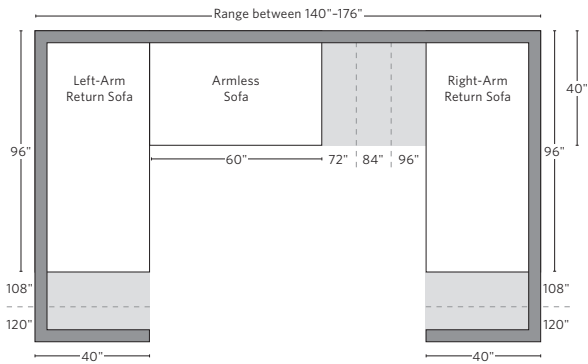

# UPHOLSTERY DIMENSIONS DIAGRAM

See the "Dimensions Sheet" for the measurements that correspond with the letters below.

RH

SOFA CHAISE SECTIONAL

Available in left and right-arm configurations.

U-CHAISE SECTIONAL

L-SECTIONAL

Available in left and right-arm configurations.

U-SOFA CHAISE SECTIONAL

Available in left and right-arm configurations.

U-SOFA SECTIONAL

Multiple length options available.

SOFA CHAISE SECTIONAL

Available in left and right-arm configurations.