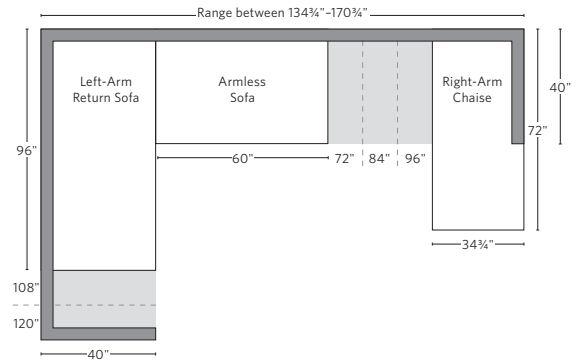

U-SOFA CHAISE SECTIONAL

Available in left and right-arm configurations.