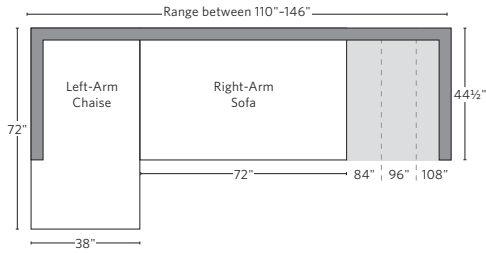

UPHOLSTERY DIMENSIONS DIAGRAM

See the "Dimensions Sheet" for the measurements that correspond with the letters below.

RH

SOFA CHAISE SECTIONAL

Available in left and right-arm configurations.

U-CHAISE SECTIONAL

L-SECTIONAL

Available in left and right-arm configurations.

U-SOFA CHAISE SECTIONAL

Available in left and right-arm configurations.

U-SOFA SECTIONAL

Multiple length options available.

SOFA CHAISE SECTIONAL

Available in left and right-arm configurations.