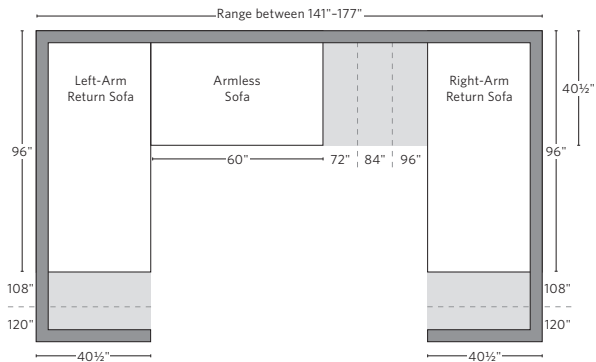

UPHOLSTERY DIMENSIONS DIAGRAM

See the "Dimensions Sheet" for the measurements that correspond with the letters below.

RH

SOFA CHAISE SECTIONAL

Available in left and right-arm configurations.

U-CHAISE SECTIONAL

L-SECTIONAL

Available in left and right-arm configurations.

U-SOFA CHAISE SECTIONAL

Available in left and right-arm configurations.

U-SOFA SECTIONAL

Multiple length options available.

SOFA CHAISE SECTIONAL

Available in left and right-arm configurations.