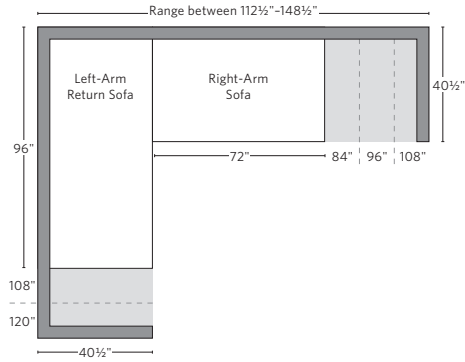

L-SECTIONAL

Available in left and right-arm configurations.