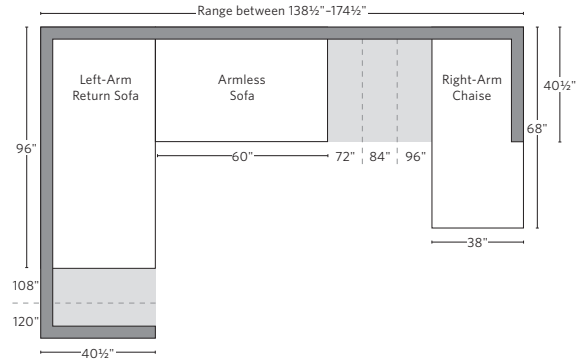

U-SOFA CHAISE SECTIONAL

Available in left and right-arm configurations.