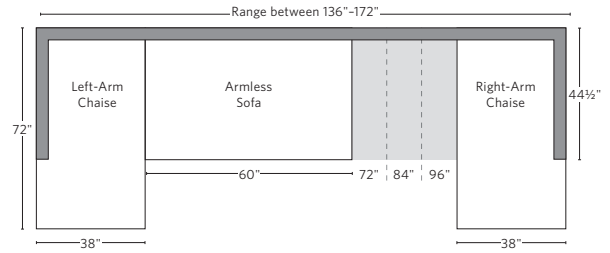

U-CHAISE SECTIONAL