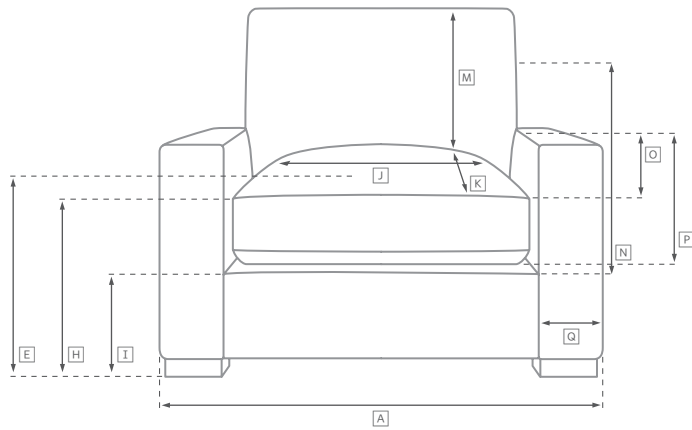

MADDOX COLLECTION

All dimensions are given in inches. See the attached "Dimensions Diagram" sheet for more information on the keys used in this chart.

	A	B	C	D	E	F	G	H	I	J	K	L	M	N				O	P	Q	R	S	
	OVERALL WIDTH	OVERALL DEPTH	OVERALL HEIGHT	FRAME HEIGHT	SEAT HEIGHT	ARM HEIGHT	FOOT HEIGHT	SEAT HEIGHT (FLOOR TO CUSHION SEAM)	SEAT HEIGHT (FLOOR TO FRAME)	INSIDE SEAT WIDTH	INSIDE SEAT DEPTH W/ BACK CUSHION	INSIDE SEAT DEPTH W/O BACK CUSHION	INSIDE BACK HEIGHT W/ SEAT & BACK CUSHIONS	INSIDE BACK HEIGHT W/ SEAT CUSHION	INSIDE BACK HEIGHT W/O SEAT OR BACK CUSHION	# OF BACK CUSHIONS	# OF SEAT CUSHIONS	ACCENT PILLOWS	ARM HEIGHT W/ SEAT CUSHION	ARM HEIGHT W/O SEAT CUSHION	ARM WIDTH	SLEEPER DEPTH OVERALL	SLEEPER DEPTH INSIDE
10' CLASSIC RIGHT-ARM RETURN SOFA	120	40½	29½	25½	16	25½	2½	15	9	95	23½	31	13½	9½	16½	3	2	0	9½	16½	8	-	-
10' LUXE RIGHT-ARM RETURN SOFA	120	44½	29½	25½	16	25½	2½	15	9	95	27½	35	13½	9½	16½	3	2	0	9½	16½	8	-	-
CLASSIC LEFT-ARM CHAISE	38	68	29½	25½	16	25½	2½	15	9	30	51	58½	13½	9½	16½	1	1	0	9½	16½	8	-	-
LUXE LEFT-ARM CHAISE	38	72	29½	25½	16	25½	2½	15	9	30	55	62½	13½	9½	16½	1	1	0	9½	16½	8	-	-
CLASSIC RIGHT-ARM CHAISE	38	68	29½	25½	16	25½	2½	15	9	30	51	58½	13½	9½	16½	1	1	0	9½	16½	8	-	-
LUXE RIGHT-ARM CHAISE	38	72	29½	25½	16	25½	2½	15	9	30	55	62½	13½	9½	16½	1	1	0	9½	16½	8	-	-
CLASSIC CHAIR	43	40½	29½	25½	16	25½	2½	15	9	27	23½	31	13½	9½	16½	1	1	0	9½	16½	8	-	-
LUXE CHAIR	46	44½	29½	25½	16	25½	2½	15	9	30	27½	35	13½	9½	16½	1	1	0	9½	16½	8	-	-
CHAIR-AND-A-HALF	52	44½	29½	25½	16	25½	2½	15	9	36	27½	35	13½	9½	16½	1	1	0	9½	16½	8	-	-
CLASSIC OTTOMAN	43	26	16	16	16	-	2½	15	9	43	-	-	-	-	-	-	1	-	-	-	-	-	-
LUXE OTTOMAN	46	28½	16	16	16	-	2½	15	9	46	-	-	-	-	-	-	1	-	-	-	-	-	-
CLASSIC END-OF-SECTIONAL OTTOMAN	32	32	16	16	16	-	2½	15	9	32	-	-	-	-	-	-	1	-	-	-	-	-	-
LUXE END-OF-SECTIONAL OTTOMAN	36	36	16	16	16	-	2½	15	9	36	-	-	-	-	-	-	1	-	-	-	-	-	-
COFFEE OTTOMAN	52	28½	16	16	16	-	2½	15	9	52	-	-	-	-	-	-	1	-	-	-	-	-	-

UPHOLSTERY DIMENSIONS DIAGRAM

See the "Dimensions Sheet" for the measurements that correspond with the letters below.

RH