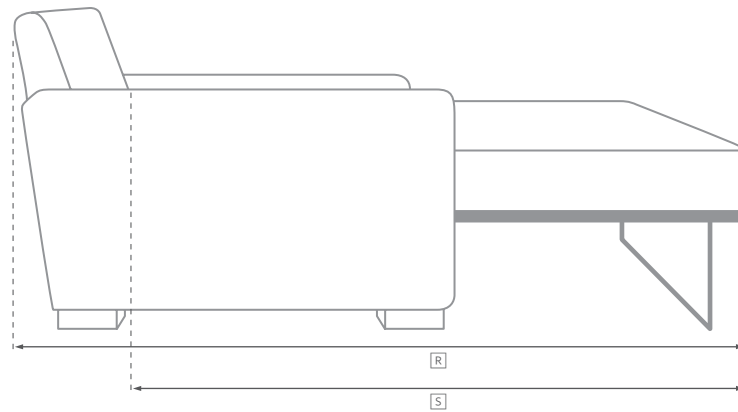

MADDOX COLLECTION

All dimensions are given in inches. See the attached "Dimensions Diagram" sheet for more information on the keys used in this chart.

	A	B	C	D	E	F	G	H	I	J	K	L	M	N				O	P	Q	R	S	
	OVERALL WIDTH	OVERALL DEPTH	OVERALL HEIGHT	FRAME HEIGHT	SEAT HEIGHT	ARM HEIGHT	FOOT HEIGHT	SEAT HEIGHT (FLOOR TO CUSHION SEAM)	SEAT HEIGHT (FLOOR TO FRAME)	INSIDE SEAT WIDTH	INSIDE SEAT DEPTH W/ BACK CUSHION	INSIDE SEAT DEPTH W/O BACK CUSHION	INSIDE BACK HEIGHT W/ SEAT & BACK CUSHIONS	INSIDE BACK HEIGHT W/ SEAT CUSHION	INSIDE BACK HEIGHT W/O SEAT OR BACK CUSHION	# OF BACK CUSHIONS	# OF SEAT CUSHIONS	ACCENT PILLOWS	ARM HEIGHT W/ SEAT CUSHION	ARM HEIGHT W/O SEAT CUSHION	ARM WIDTH	SLEEPER DEPTH OVERALL	SLEEPER DEPTH INSIDE
10' CLASSIC RIGHT-ARM RETURN SOFA	120	40½	29½	25½	16	25½	2½	15	9	95	23½	31	13½	9½	16½	3	2	0	9½	16½	8	-	-
10' LUXE RIGHT-ARM RETURN SOFA	120	44½	29½	25½	16	25½	2½	15	9	95	27½	35	13½	9½	16½	3	2	0	9½	16½	8	-	-
CLASSIC LEFT-ARM CHAISE	38	68	29½	25½	16	25½	2½	15	9	30	51	58½	13½	9½	16½	1	1	0	9½	16½	8	-	-
LUXE LEFT-ARM CHAISE	38	72	29½	25½	16	25½	2½	15	9	30	55	62½	13½	9½	16½	1	1	0	9½	16½	8	-	-
CLASSIC RIGHT-ARM CHAISE	38	68	29½	25½	16	25½	2½	15	9	30	51	58½	13½	9½	16½	1	1	0	9½	16½	8	-	-
LUXE RIGHT-ARM CHAISE	38	72	29½	25½	16	25½	2½	15	9	30	55	62½	13½	9½	16½	1	1	0	9½	16½	8	-	-
CLASSIC CHAIR	43	40½	29½	25½	16	25½	2½	15	9	27	23½	31	13½	9½	16½	1	1	0	9½	16½	8	-	-
LUXE CHAIR	46	44½	29½	25½	16	25½	2½	15	9	30	27½	35	13½	9½	16½	1	1	0	9½	16½	8	-	-
CHAIR-AND-A-HALF	52	44½	29½	25½	16	25½	2½	15	9	36	27½	35	13½	9½	16½	1	1	0	9½	16½	8	-	-
CLASSIC OTTOMAN	43	26	16	16	16	-	2½	15	9	43	-	-	-	-	-	-	1	-	-	-	-	-	-
LUXE OTTOMAN	46	28½	16	16	16	-	2½	15	9	46	-	-	-	-	-	-	1	-	-	-	-	-	-
CLASSIC END-OF-SECTIONAL OTTOMAN	32	32	16	16	16	-	2½	15	9	32	-	-	-	-	-	-	1	-	-	-	-	-	-
LUXE END-OF-SECTIONAL OTTOMAN	36	36	16	16	16	-	2½	15	9	36	-	-	-	-	-	-	1	-	-	-	-	-	-
COFFEE OTTOMAN	52	28½	16	16	16	-	2½	15	9	52	-	-	-	-	-	-	1	-	-	-	-	-	-

UPHOLSTERY DIMENSIONS DIAGRAM

See the "Dimensions Sheet" for the measurements that correspond with the letters below.

RH