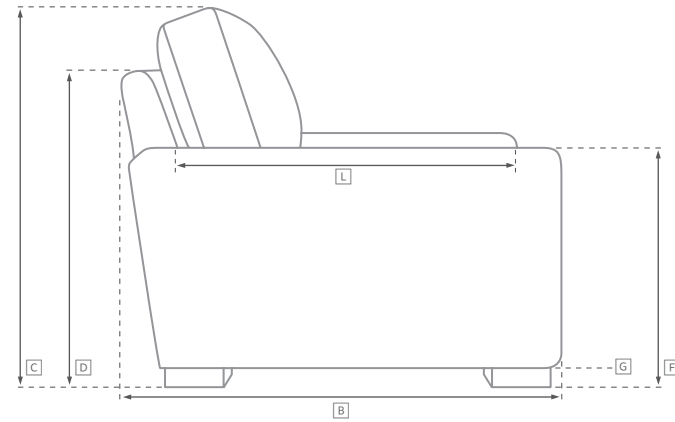

MADDOX COLLECTION

All dimensions are given in inches. See the attached "Dimensions Diagram" sheet for more information on the keys used in this chart.

	A	B	C	D	E	F	G	H	I	J	K	L	M	N				O	P	Q	R	S	
	OVERALL WIDTH	OVERALL DEPTH	OVERALL HEIGHT	FRAME HEIGHT	SEAT HEIGHT	ARM HEIGHT	FOOT HEIGHT	SEAT HEIGHT (FLOOR TO CUSHION SEAM)	SEAT HEIGHT (FLOOR TO FRAME)	INSIDE SEAT WIDTH	INSIDE SEAT DEPTH W/ BACK CUSHION	INSIDE SEAT DEPTH W/O BACK CUSHION	INSIDE BACK HEIGHT W/ SEAT & BACK CUSHIONS	INSIDE BACK HEIGHT W/ SEAT CUSHION	INSIDE BACK HEIGHT W/O SEAT OR BACK CUSHION	# OF BACK CUSHIONS	# OF SEAT CUSHIONS	ACCENT PILLOWS	ARM HEIGHT W/ SEAT CUSHION	ARM HEIGHT W/O SEAT CUSHION	ARM WIDTH	SLEEPER DEPTH OVERALL	SLEEPER DEPTH INSIDE
10' CLASSIC RIGHT-ARM RETURN SOFA	120	40½	29½	25½	16	25½	2½	15	9	95	23½	31	13½	9½	16½	3	2	0	9½	16½	8	-	-
10' LUXE RIGHT-ARM RETURN SOFA	120	44½	29½	25½	16	25½	2½	15	9	95	27½	35	13½	9½	16½	3	2	0	9½	16½	8	-	-
CLASSIC LEFT-ARM CHAISE	38	68	29½	25½	16	25½	2½	15	9	30	51	58½	13½	9½	16½	1	1	0	9½	16½	8	-	-
LUXE LEFT-ARM CHAISE	38	72	29½	25½	16	25½	2½	15	9	30	55	62½	13½	9½	16½	1	1	0	9½	16½	8	-	-
CLASSIC RIGHT-ARM CHAISE	38	68	29½	25½	16	25½	2½	15	9	30	51	58½	13½	9½	16½	1	1	0	9½	16½	8	-	-
LUXE RIGHT-ARM CHAISE	38	72	29½	25½	16	25½	2½	15	9	30	55	62½	13½	9½	16½	1	1	0	9½	16½	8	-	-
CLASSIC CHAIR	43	40½	29½	25½	16	25½	2½	15	9	27	23½	31	13½	9½	16½	1	1	0	9½	16½	8	-	-
LUXE CHAIR	46	44½	29½	25½	16	25½	2½	15	9	30	27½	35	13½	9½	16½	1	1	0	9½	16½	8	-	-
CHAIR-AND-A-HALF	52	44½	29½	25½	16	25½	2½	15	9	36	27½	35	13½	9½	16½	1	1	0	9½	16½	8	-	-
CLASSIC OTTOMAN	43	26	16	16	16	-	2½	15	9	43	-	-	-	-	-	-	1	-	-	-	-	-	-
LUXE OTTOMAN	46	28½	16	16	16	-	2½	15	9	46	-	-	-	-	-	-	1	-	-	-	-	-	-
CLASSIC END-OF-SECTIONAL OTTOMAN	32	32	16	16	16	-	2½	15	9	32	-	-	-	-	-	-	1	-	-	-	-	-	-
LUXE END-OF-SECTIONAL OTTOMAN	36	36	16	16	16	-	2½	15	9	36	-	-	-	-	-	-	1	-	-	-	-	-	-
COFFEE OTTOMAN	52	28½	16	16	16	-	2½	15	9	52	-	-	-	-	-	-	1	-	-	-	-	-	-

UPHOLSTERY DIMENSIONS DIAGRAM

See the "Dimensions Sheet" for the measurements that correspond with the letters below.

RH