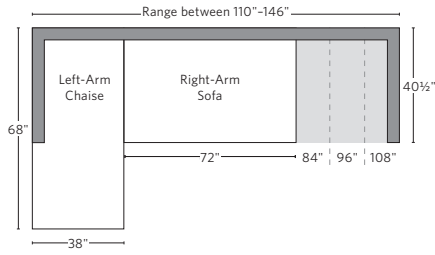

UPHOLSTERY DIMENSIONS DIAGRAM

See the "Dimensions Sheet" for the measurements that correspond with the letters below.

RH

SOFA CHAISE SECTIONAL

Available in left and right-arm configurations.

U-CHAISE SECTIONAL