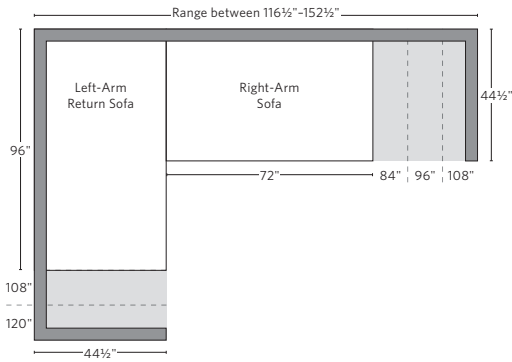

L-SECTIONAL

Available in left and right-arm configurations.