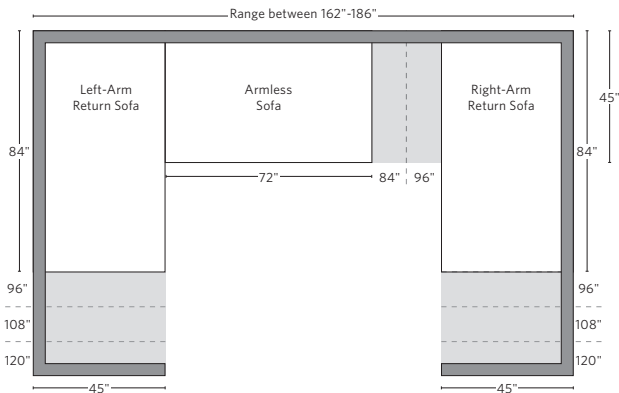

ITALIA TAPER ARM OAK BASE COLLECTION

All dimensions are given in inches. See the attached "Dimensions Diagram" sheet for more information on the keys used in this chart.

	A	B	C	D	E	F	G	H	I	J	K	L		M	N				O	P	Q	R	S
	OVERALL WIDTH	OVERALL DEPTH	OVERALL HEIGHT	FRAME HEIGHT	SEAT HEIGHT	ARM HEIGHT	FOOT HEIGHT	SEAT HEIGHT (FLOOR TO CUSHION SEAM)	SEAT HEIGHT (FLOOR TO FRAME)	INSIDE SEAT WIDTH	INSIDE SEAT DEPTH W/ BACK CUSHION	INSIDE SEAT DEPTH W/O BACK CUSHION	INSIDE BACK HEIGHT W/ SEAT & BACK CUSHIONS	INSIDE BACK HEIGHT W/ SEAT CUSHION	INSIDE BACK HEIGHT W/O SEAT OR BACK CUSHION	# OF BACK CUSHIONS	# OF SEAT CUSHIONS	ACCENT PILLOWS	ARM HEIGHT W/ SEAT CUSHION	ARM HEIGHT W/O SEAT CUSHION	ARM WIDTH	SLEEPER DEPTH OVERALL	SLEEPER DEPTH INSIDE
CLASSIC END-OF-SECTIONAL OTTOMAN	41	41	18½	18½	18½	-	7½	17	12	41	-	-	-	-	-	0	1	-	-	-	-	-	-
LUXE END-OF-SECTIONAL OTTOMAN	45	45	18½	18½	18½	-	7½	17	12	45	-	-	-	-	-	0	1	-	-	-	-	-	-

UPHOLSTERY DIMENSIONS DIAGRAM

See the "Dimensions Sheet" for the measurements that correspond with the letters below.

RH

SOFA CHAISE SECTIONAL

Available in left and right-arm configurations.

U-CHAISE SECTIONAL

U-CHAISE SECTIONAL

L-SECTIONAL

Available in left and right-arm configurations.

U-SOFA CHAISE SECTIONAL

Available in left and right-arm configurations.

U-SOFA SECTIONAL

Multiple length options available.