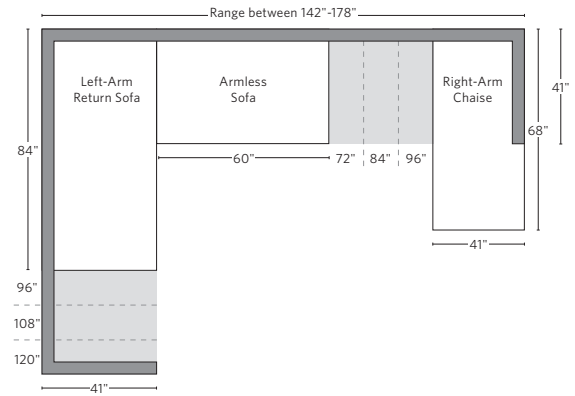

U-SOFA CHAISE SECTIONAL

Available in left and right-arm configurations.