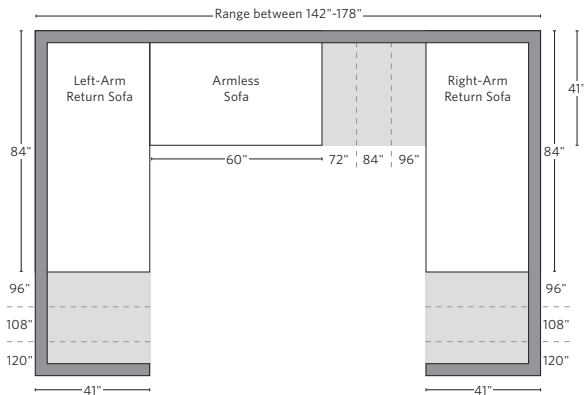

ITALIA TAPER ARM OAK BASE COLLECTION

All dimensions are given in inches. See the attached "Dimensions Diagram" sheet for more information on the keys used in this chart.

	A	B	C	D	E	F	G	H	I	J	K	L		M	N				O	P	Q	R	S
	OVERALL WIDTH	OVERALL DEPTH	OVERALL HEIGHT	FRAME HEIGHT	SEAT HEIGHT	ARM HEIGHT	FOOT HEIGHT	SEAT HEIGHT (FLOOR TO CUSHION SEAM)	SEAT HEIGHT (FLOOR TO FRAME)	INSIDE SEAT WIDTH	INSIDE SEAT DEPTH W/ BACK CUSHION	INSIDE SEAT DEPTH W/O BACK CUSHION	INSIDE BACK HEIGHT W/ SEAT & BACK CUSHIONS	INSIDE BACK HEIGHT W/ SEAT CUSHION	INSIDE BACK HEIGHT W/O SEAT OR BACK CUSHION	# OF BACK CUSHIONS	# OF SEAT CUSHIONS	ACCENT PILLOWS	ARM HEIGHT W/ SEAT CUSHION	ARM HEIGHT W/O SEAT CUSHION	ARM WIDTH	SLEEPER DEPTH OVERALL	SLEEPER DEPTH INSIDE
CLASSIC END-OF-SECTIONAL OTTOMAN	41	41	18½	18½	18½	-	7½	17	12	41	-	-	-	-	-	0	1	-	-	-	-	-	-
LUXE END-OF-SECTIONAL OTTOMAN	45	45	18½	18½	18½	-	7½	17	12	45	-	-	-	-	-	0	1	-	-	-	-	-	-

UPHOLSTERY DIMENSIONS DIAGRAM

See the "Dimensions Sheet" for the measurements that correspond with the letters below.

RH

SOFA CHAISE SECTIONAL

Available in left and right-arm configurations.

U-CHAISE SECTIONAL

L-SECTIONAL

Available in left and right-arm configurations.

U-SOFA CHAISE SECTIONAL

Available in left and right-arm configurations.

U-SOFA SECTIONAL

Multiple length options available.

SOFA CHAISE SECTIONAL

Available in left and right-arm configurations.