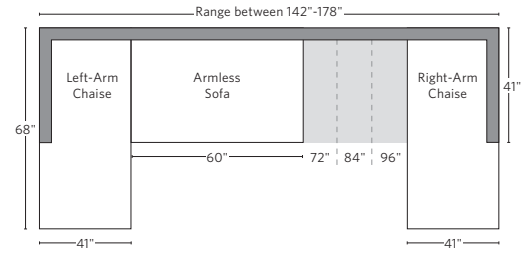

ITALIA TAPER ARM OAK BASE COLLECTION

All dimensions are given in inches. See the attached "Dimensions Diagram" sheet for more information on the keys used in this chart.

	A	B	C	D	E	F	G	H	I	J	K	L		M	N				O	P	Q	R	S
	OVERALL WIDTH	OVERALL DEPTH	OVERALL HEIGHT	FRAME HEIGHT	SEAT HEIGHT	ARM HEIGHT	FOOT HEIGHT	SEAT HEIGHT (FLOOR TO CUSHION SEAM)	SEAT HEIGHT (FLOOR TO FRAME)	INSIDE SEAT WIDTH	INSIDE SEAT DEPTH W/ BACK CUSHION	INSIDE SEAT DEPTH W/O BACK CUSHION	INSIDE BACK HEIGHT W/ SEAT & BACK CUSHIONS	INSIDE BACK HEIGHT W/ SEAT CUSHION	INSIDE BACK HEIGHT W/O SEAT OR BACK CUSHION	# OF BACK CUSHIONS	# OF SEAT CUSHIONS	ACCENT PILLOWS	ARM HEIGHT W/ SEAT CUSHION	ARM HEIGHT W/O SEAT CUSHION	ARM WIDTH	SLEEPER DEPTH OVERALL	SLEEPER DEPTH INSIDE
CLASSIC END-OF-SECTIONAL OTTOMAN	41	41	18½	18½	18½	-	7½	17	12	41	-	-	-	-	-	0	1	-	-	-	-	-	-
LUXE END-OF-SECTIONAL OTTOMAN	45	45	18½	18½	18½	-	7½	17	12	45	-	-	-	-	-	0	1	-	-	-	-	-	-

UPHOLSTERY DIMENSIONS DIAGRAM

See the "Dimensions Sheet" for the measurements that correspond with the letters below.

RH

SOFA CHAISE SECTIONAL

Available in left and right-arm configurations.

U-CHAISE SECTIONAL