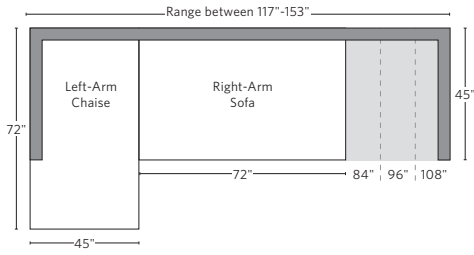

UPHOLSTERY DIMENSIONS DIAGRAM

See the "Dimensions Sheet" for the measurements that correspond with the letters below.

RH

SOFA CHAISE SECTIONAL

Available in left and right-arm configurations.

U-CHAISE SECTIONAL

L-SECTIONAL

Available in left and right-arm configurations.

U-SOFA CHAISE SECTIONAL

Available in left and right-arm configurations.

U-SOFA SECTIONAL

Multiple length options available.

SOFA CHAISE SECTIONAL

Available in left and right-arm configurations.