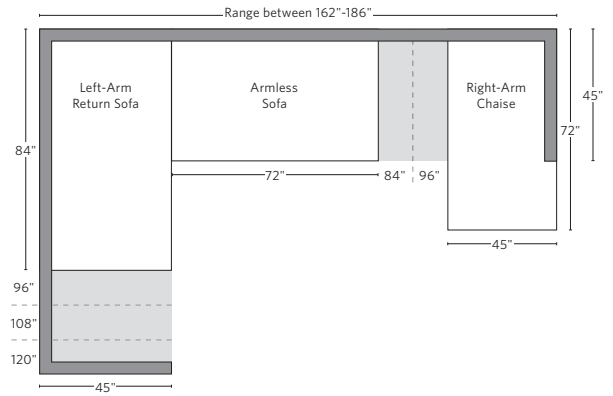

ITALIA TAPER ARM OAK BASE COLLECTION

All dimensions are given in inches. See the attached "Dimensions Diagram" sheet for more information on the keys used in this chart.

	A	B	C	D	E	F	G	H	I	J	K	L		M	N				O	P	Q	R	S
	OVERALL WIDTH	OVERALL DEPTH	OVERALL HEIGHT	FRAME HEIGHT	SEAT HEIGHT	ARM HEIGHT	FOOT HEIGHT	SEAT HEIGHT (FLOOR TO CUSHION SEAM)	SEAT HEIGHT (FLOOR TO FRAME)	INSIDE SEAT WIDTH	INSIDE SEAT DEPTH W/ BACK CUSHION	INSIDE SEAT DEPTH W/O BACK CUSHION	INSIDE BACK HEIGHT W/ SEAT & BACK CUSHIONS	INSIDE BACK HEIGHT W/ SEAT CUSHION	INSIDE BACK HEIGHT W/O SEAT OR BACK CUSHION	# OF BACK CUSHIONS	# OF SEAT CUSHIONS	ACCENT PILLOWS	ARM HEIGHT W/ SEAT CUSHION	ARM HEIGHT W/O SEAT CUSHION	ARM WIDTH	SLEEPER DEPTH OVERALL	SLEEPER DEPTH INSIDE
CLASSIC END-OF-SECTIONAL OTTOMAN	41	41	18½	18½	18½	-	7½	17	12	41	-	-	-	-	-	0	1	-	-	-	-	-	-
LUXE END-OF-SECTIONAL OTTOMAN	45	45	18½	18½	18½	-	7½	17	12	45	-	-	-	-	-	0	1	-	-	-	-	-	-

UPHOLSTERY DIMENSIONS DIAGRAM

See the "Dimensions Sheet" for the measurements that correspond with the letters below.

RH

SOFA CHAISE SECTIONAL

Available in left and right-arm configurations.

U-CHAISE SECTIONAL

U-CHAISE SECTIONAL

L-SECTIONAL

Available in left and right-arm configurations.

U-SOFA CHAISE SECTIONAL

Available in left and right-arm configurations.

U-SOFA SECTIONAL

Multiple length options available.