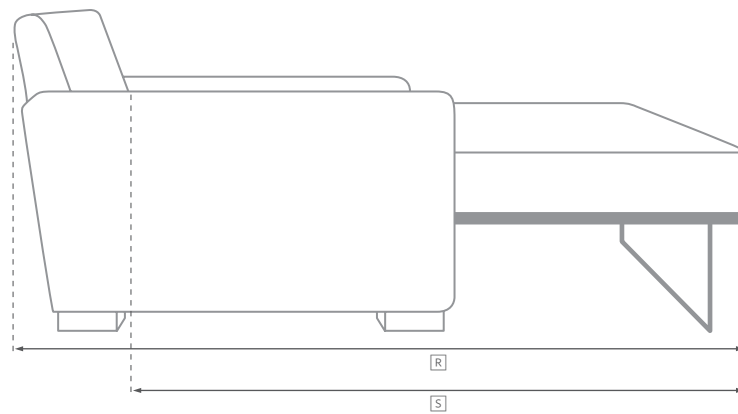

ITALIA TAPER ARM OAK BASE COLLECTION

All dimensions are given in inches. See the attached "Dimensions Diagram" sheet for more information on the keys used in this chart.

	A	B	C	D	E	F	G	H	I	J	K	L		M	N				O	P	Q	R	S
	OVERALL WIDTH	OVERALL DEPTH	OVERALL HEIGHT	FRAME HEIGHT	SEAT HEIGHT	ARM HEIGHT	FOOT HEIGHT	SEAT HEIGHT (FLOOR TO CUSHION SEAM)	SEAT HEIGHT (FLOOR TO FRAME)	INSIDE SEAT WIDTH	INSIDE SEAT DEPTH W/ BACK CUSHION	INSIDE SEAT DEPTH W/O BACK CUSHION	INSIDE BACK HEIGHT W/ SEAT & BACK CUSHIONS	INSIDE BACK HEIGHT W/ SEAT CUSHION	INSIDE BACK HEIGHT W/O SEAT OR BACK CUSHION	# OF BACK CUSHIONS	# OF SEAT CUSHIONS	ACCENT PILLOWS	ARM HEIGHT W/ SEAT CUSHION	ARM HEIGHT W/O SEAT CUSHION	ARM WIDTH	SLEEPER DEPTH OVERALL	SLEEPER DEPTH INSIDE
CLASSIC END-OF-SECTIONAL OTTOMAN	41	41	18½	18½	18½	-	7½	17	12	41	-	-	-	-	-	0	1	-	-	-	-	-	-
LUXE END-OF-SECTIONAL OTTOMAN	45	45	18½	18½	18½	-	7½	17	12	45	-	-	-	-	-	0	1	-	-	-	-	-	-

UPHOLSTERY DIMENSIONS DIAGRAM

See the "Dimensions Sheet" for the measurements that correspond with the letters below.

RH