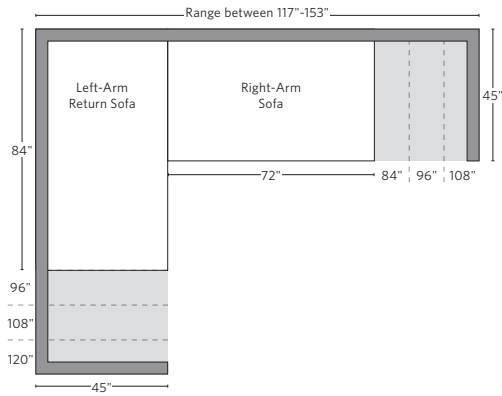

L-SECTIONAL

Available in left and right-arm configurations.