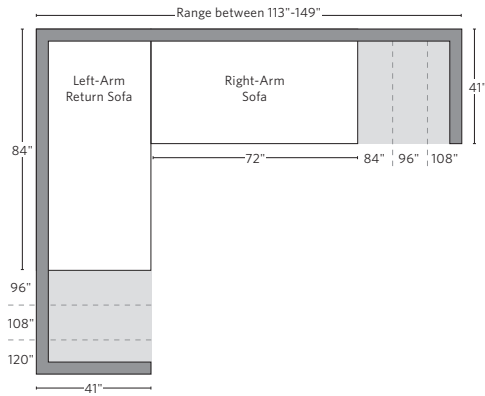

L-SECTIONAL

Available in left and right-arm configurations.