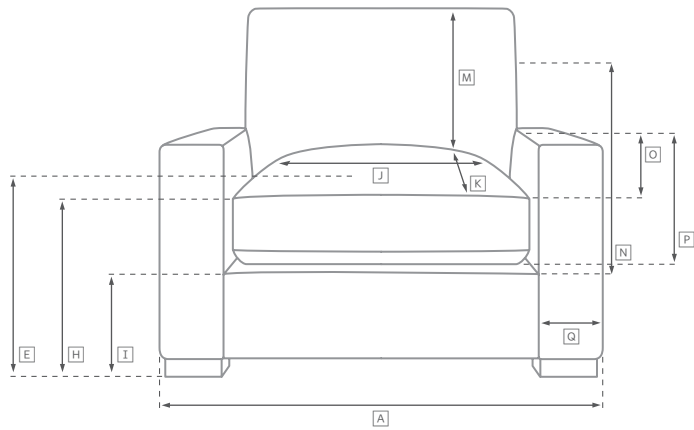

ITALIA TAPER ARM OAK BASE COLLECTION

All dimensions are given in inches. See the attached "Dimensions Diagram" sheet for more information on the keys used in this chart.

	A	B	C	D	E	F	G	H	I	J	K	L		M	N				O	P	Q	R	S
	OVERALL WIDTH	OVERALL DEPTH	OVERALL HEIGHT	FRAME HEIGHT	SEAT HEIGHT	ARM HEIGHT	FOOT HEIGHT	SEAT HEIGHT (FLOOR TO CUSHION SEAM)	SEAT HEIGHT (FLOOR TO FRAME)	INSIDE SEAT WIDTH	INSIDE SEAT DEPTH W/ BACK CUSHION	INSIDE SEAT DEPTH W/O BACK CUSHION	INSIDE BACK HEIGHT W/ SEAT & BACK CUSHIONS	INSIDE BACK HEIGHT W/ SEAT CUSHION	INSIDE BACK HEIGHT W/O SEAT OR BACK CUSHION	# OF BACK CUSHIONS	# OF SEAT CUSHIONS	ACCENT PILLOWS	ARM HEIGHT W/ SEAT CUSHION	ARM HEIGHT W/O SEAT CUSHION	ARM WIDTH	SLEEPER DEPTH OVERALL	SLEEPER DEPTH INSIDE
CLASSIC END-OF-SECTIONAL OTTOMAN	41	41	18½	18½	18½	-	7½	17	12	41	-	-	-	-	-	0	1	-	-	-	-	-	-
LUXE END-OF-SECTIONAL OTTOMAN	45	45	18½	18½	18½	-	7½	17	12	45	-	-	-	-	-	0	1	-	-	-	-	-	-

UPHOLSTERY DIMENSIONS DIAGRAM

See the "Dimensions Sheet" for the measurements that correspond with the letters below.

RH