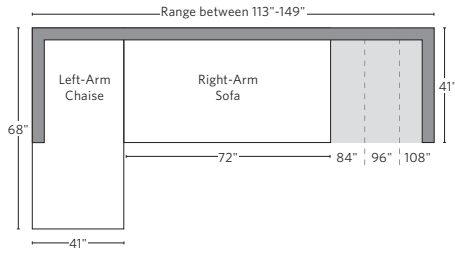

ITALIA TAPER ARM OAK BASE COLLECTION

All dimensions are given in inches. See the attached "Dimensions Diagram" sheet for more information on the keys used in this chart.

	A	B	C	D	E	F	G	H	I	J	K	L		M	N				O	P	Q	R	S
	OVERALL WIDTH	OVERALL DEPTH	OVERALL HEIGHT	FRAME HEIGHT	SEAT HEIGHT	ARM HEIGHT	FOOT HEIGHT	SEAT HEIGHT (FLOOR TO CUSHION SEAM)	SEAT HEIGHT (FLOOR TO FRAME)	INSIDE SEAT WIDTH	INSIDE SEAT DEPTH W/ BACK CUSHION	INSIDE SEAT DEPTH W/O BACK CUSHION	INSIDE BACK HEIGHT W/ SEAT & BACK CUSHIONS	INSIDE BACK HEIGHT W/ SEAT CUSHION	INSIDE BACK HEIGHT W/O SEAT OR BACK CUSHION	# OF BACK CUSHIONS	# OF SEAT CUSHIONS	ACCENT PILLOWS	ARM HEIGHT W/ SEAT CUSHION	ARM HEIGHT W/O SEAT CUSHION	ARM WIDTH	SLEEPER DEPTH OVERALL	SLEEPER DEPTH INSIDE
CLASSIC END-OF-SECTIONAL OTTOMAN	41	41	18½	18½	18½	-	7½	17	12	41	-	-	-	-	-	0	1	-	-	-	-	-	-
LUXE END-OF-SECTIONAL OTTOMAN	45	45	18½	18½	18½	-	7½	17	12	45	-	-	-	-	-	0	1	-	-	-	-	-	-

UPHOLSTERY DIMENSIONS DIAGRAM

See the "Dimensions Sheet" for the measurements that correspond with the letters below.

RH

SOFA CHAISE SECTIONAL

Available in left and right-arm configurations.

U-CHAISE SECTIONAL