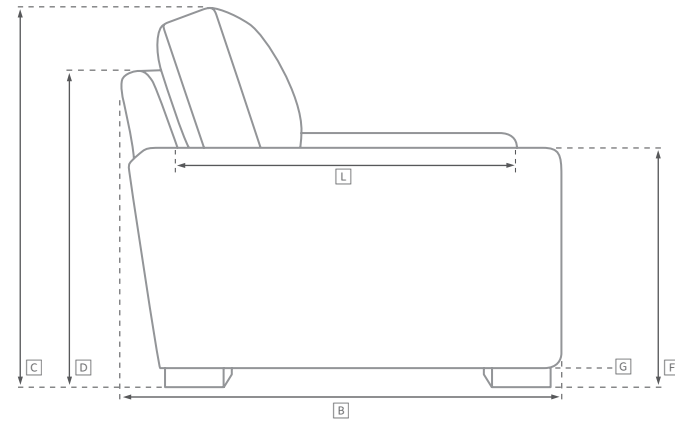

ITALIA TAPER ARM OAK BASE COLLECTION

All dimensions are given in inches. See the attached "Dimensions Diagram" sheet for more information on the keys used in this chart.

	A	B	C	D	E	F	G	H	I	J	K	L		M	N				O	P	Q	R	S
	OVERALL WIDTH	OVERALL DEPTH	OVERALL HEIGHT	FRAME HEIGHT	SEAT HEIGHT	ARM HEIGHT	FOOT HEIGHT	SEAT HEIGHT (FLOOR TO CUSHION SEAM)	SEAT HEIGHT (FLOOR TO FRAME)	INSIDE SEAT WIDTH	INSIDE SEAT DEPTH W/ BACK CUSHION	INSIDE SEAT DEPTH W/O BACK CUSHION	INSIDE BACK HEIGHT W/ SEAT & BACK CUSHIONS	INSIDE BACK HEIGHT W/ SEAT CUSHION	INSIDE BACK HEIGHT W/O SEAT OR BACK CUSHION	# OF BACK CUSHIONS	# OF SEAT CUSHIONS	ACCENT PILLOWS	ARM HEIGHT W/ SEAT CUSHION	ARM HEIGHT W/O SEAT CUSHION	ARM WIDTH	SLEEPER DEPTH OVERALL	SLEEPER DEPTH INSIDE
CLASSIC END-OF-SECTIONAL OTTOMAN	41	41	18½	18½	18½	-	7½	17	12	41	-	-	-	-	-	0	1	-	-	-	-	-	-
LUXE END-OF-SECTIONAL OTTOMAN	45	45	18½	18½	18½	-	7½	17	12	45	-	-	-	-	-	0	1	-	-	-	-	-	-

UPHOLSTERY DIMENSIONS DIAGRAM

See the "Dimensions Sheet" for the measurements that correspond with the letters below.

RH

SOFA CHAISE SECTIONAL

Available in left and right-arm configurations.

U-CHAISE SECTIONAL