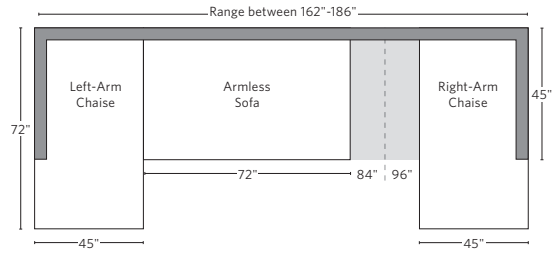

U-CHAISE SECTIONAL