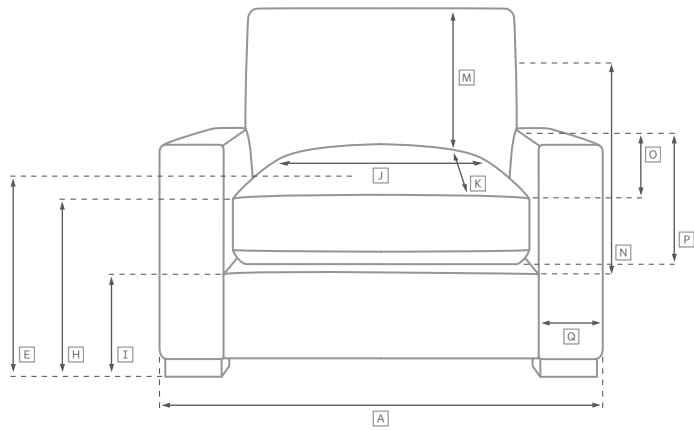

ITALIA TAPER ARM METAL BASE COLLECTION

All dimensions are given in inches. See the attached "Dimensions Diagram" sheet for more information on the keys used in this chart.

	A	B	C	D	E	F	G	H	I	J	K	L		M	N				O	P	Q	R	S
	OVERALL WIDTH	OVERALL DEPTH	OVERALL HEIGHT	FRAME HEIGHT	SEAT HEIGHT	ARM HEIGHT	FOOT HEIGHT	SEAT HEIGHT (FLOOR TO CUSHION SEAM)	SEAT HEIGHT (FLOOR TO FRAME)	INSIDE SEAT WIDTH	INSIDE SEAT DEPTH W/ BACK CUSHION	INSIDE SEAT DEPTH W/O BACK CUSHION	INSIDE BACK HEIGHT W/ SEAT & BACK CUSHIONS	INSIDE BACK HEIGHT W/ SEAT CUSHION	INSIDE BACK HEIGHT W/O SEAT OR BACK CUSHION	# OF BACK CUSHIONS	# OF SEAT CUSHIONS	ACCENT PILLOWS	ARM HEIGHT W/ SEAT CUSHION	ARM HEIGHT W/O SEAT CUSHION	ARM WIDTH	SLEEPER DEPTH OVERALL	SLEEPER DEPTH INSIDE
CLASSIC LEFT-ARM CHAISE	41	68	32½	27	19¾	27	7½	18¾	12	32	52	58¾	13¾	7¾	15	1	1	0	7¾	15	9	-	-
CLASSIC RIGHT-ARM CHAISE	41	68	32½	27	19¾	27	7½	18¾	12	32	52	58¾	13¾	7¾	15	1	1	0	7¾	15	9	-	-
LUXE LEFT-ARM CHAISE	45	72	32½	27	19¾	27	7½	18¾	12	36	55½	62¾	13¾	7¾	15	1	1	0	7¾	15	9	-	-
LUXE RIGHT-ARM CHAISE	45	72	32½	27	19¾	27	7½	18¾	12	36	55½	62¾	13¾	7¾	15	1	1	0	7¾	15	9	-	-
PETTE END-OF-SECTIONAL OTTOMAN	37	37	18½	18½	18½	-	7½	17	12	37	-	-	-	-	-	0	1	-	-	-	-	-	-
CLASSIC END-OF-SECTIONAL OTTOMAN	41	41	18½	18½	18½	-	7½	17	12	41	-	-	-	-	-	0	1	-	-	-	-	-	-
LUXE END-OF-SECTIONAL OTTOMAN	45	45	18½	18½	18½	-	7½	17	12	45	-	-	-	-	-	0	1	-	-	-	-	-	-

UPHOLSTERY DIMENSIONS DIAGRAM

See the "Dimensions Sheet" for the measurements that correspond with the letters below.

RH

SOFA CHAISE SECTIONAL

Available in left and right-arm configurations.

U-CHAISE SECTIONAL