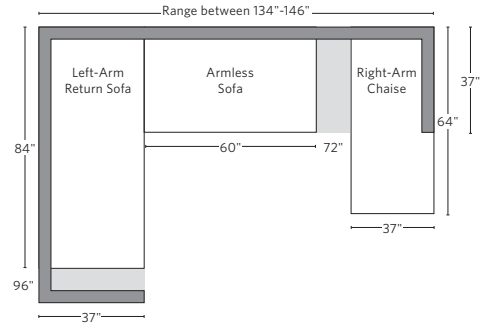

U-SOFA CHAISE SECTIONAL

Available in left and right-arm configurations.