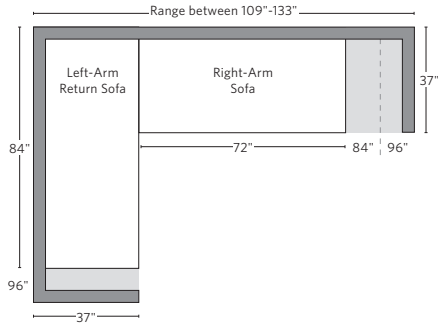

L-SECTIONAL

Available in left and right-arm configurations.