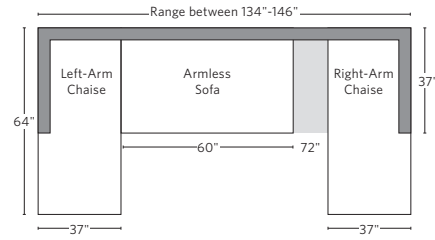

ITALIA TAPER ARM METAL BASE COLLECTION

All dimensions are given in inches. See the attached "Dimensions Diagram" sheet for more information on the keys used in this chart.

	A	B	C	D	E	F	G	H	I	J	K	L		M	N				O	P	Q	R	S
	OVERALL WIDTH	OVERALL DEPTH	OVERALL HEIGHT	FRAME HEIGHT	SEAT HEIGHT	ARM HEIGHT	FOOT HEIGHT	SEAT HEIGHT (FLOOR TO CUSHION SEAM)	SEAT HEIGHT (FLOOR TO FRAME)	INSIDE SEAT WIDTH	INSIDE SEAT DEPTH W/ BACK CUSHION	INSIDE SEAT DEPTH W/O BACK CUSHION	INSIDE BACK HEIGHT W/ SEAT & BACK CUSHIONS	INSIDE BACK HEIGHT W/ SEAT CUSHION	INSIDE BACK HEIGHT W/O SEAT OR BACK CUSHION	# OF BACK CUSHIONS	# OF SEAT CUSHIONS	ACCENT PILLOWS	ARM HEIGHT W/ SEAT CUSHION	ARM HEIGHT W/O SEAT CUSHION	ARM WIDTH	SLEEPER DEPTH OVERALL	SLEEPER DEPTH INSIDE
CLASSIC LEFT-ARM CHAISE	41	68	32½	27	19¾	27	7½	18¾	12	32	52	58¾	13¾	7¾	15	1	1	0	7¾	15	9	-	-
CLASSIC RIGHT-ARM CHAISE	41	68	32½	27	19¾	27	7½	18¾	12	32	52	58¾	13¾	7¾	15	1	1	0	7¾	15	9	-	-
LUXE LEFT-ARM CHAISE	45	72	32½	27	19¾	27	7½	18¾	12	36	55½	62¾	13¾	7¾	15	1	1	0	7¾	15	9	-	-
LUXE RIGHT-ARM CHAISE	45	72	32½	27	19¾	27	7½	18¾	12	36	55½	62¾	13¾	7¾	15	1	1	0	7¾	15	9	-	-
PETTE END-OF-SECTIONAL OTTOMAN	37	37	18½	18½	18½	-	7½	17	12	37	-	-	-	-	-	0	1	-	-	-	-	-	-
CLASSIC END-OF-SECTIONAL OTTOMAN	41	41	18½	18½	18½	-	7½	17	12	41	-	-	-	-	-	0	1	-	-	-	-	-	-
LUXE END-OF-SECTIONAL OTTOMAN	45	45	18½	18½	18½	-	7½	17	12	45	-	-	-	-	-	0	1	-	-	-	-	-	-

UPHOLSTERY DIMENSIONS DIAGRAM

See the "Dimensions Sheet" for the measurements that correspond with the letters below.

RH

SOFA CHAISE SECTIONAL

Available in left and right-arm configurations.

U-CHAISE SECTIONAL

L-SECTIONAL

Available in left and right-arm configurations.

U-SOFA CHAISE SECTIONAL

Available in left and right-arm configurations.

U-SOFA SECTIONAL

Multiple length options available.

SOFA CHAISE SECTIONAL

Available in left and right-arm configurations.