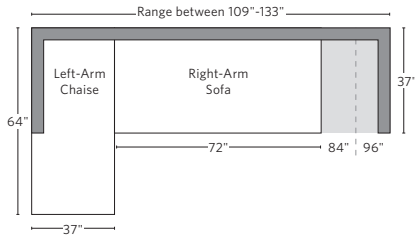

ITALIA TAPER ARM METAL BASE COLLECTION

All dimensions are given in inches. See the attached "Dimensions Diagram" sheet for more information on the keys used in this chart.

	A	B	C	D	E	F	G	H	I	J	K	L		M	N				O	P	Q	R	S
	OVERALL WIDTH	OVERALL DEPTH	OVERALL HEIGHT	FRAME HEIGHT	SEAT HEIGHT	ARM HEIGHT	FOOT HEIGHT	SEAT HEIGHT (FLOOR TO CUSHION SEAM)	SEAT HEIGHT (FLOOR TO FRAME)	INSIDE SEAT WIDTH	INSIDE SEAT DEPTH W/ BACK CUSHION	INSIDE SEAT DEPTH W/O BACK CUSHION	INSIDE BACK HEIGHT W/ SEAT & BACK CUSHIONS	INSIDE BACK HEIGHT W/ SEAT CUSHION	INSIDE BACK HEIGHT W/O SEAT OR BACK CUSHION	# OF BACK CUSHIONS	# OF SEAT CUSHIONS	ACCENT PILLOWS	ARM HEIGHT W/ SEAT CUSHION	ARM HEIGHT W/O SEAT CUSHION	ARM WIDTH	SLEEPER DEPTH OVERALL	SLEEPER DEPTH INSIDE
CLASSIC LEFT-ARM CHAISE	41	68	32½	27	19¾	27	7½	18¾	12	32	52	58¾	13¾	7¾	15	1	1	0	7¾	15	9	-	-
CLASSIC RIGHT-ARM CHAISE	41	68	32½	27	19¾	27	7½	18¾	12	32	52	58¾	13¾	7¾	15	1	1	0	7¾	15	9	-	-
LUXE LEFT-ARM CHAISE	45	72	32½	27	19¾	27	7½	18¾	12	36	55½	62¾	13¾	7¾	15	1	1	0	7¾	15	9	-	-
LUXE RIGHT-ARM CHAISE	45	72	32½	27	19¾	27	7½	18¾	12	36	55½	62¾	13¾	7¾	15	1	1	0	7¾	15	9	-	-
PETTE END-OF-SECTIONAL OTTOMAN	37	37	18½	18½	18½	-	7½	17	12	37	-	-	-	-	-	0	1	-	-	-	-	-	-
CLASSIC END-OF-SECTIONAL OTTOMAN	41	41	18½	18½	18½	-	7½	17	12	41	-	-	-	-	-	0	1	-	-	-	-	-	-
LUXE END-OF-SECTIONAL OTTOMAN	45	45	18½	18½	18½	-	7½	17	12	45	-	-	-	-	-	0	1	-	-	-	-	-	-

UPHOLSTERY DIMENSIONS DIAGRAM

See the "Dimensions Sheet" for the measurements that correspond with the letters below.

RH

SOFA CHAISE SECTIONAL

Available in left and right-arm configurations.

U-CHAISE SECTIONAL