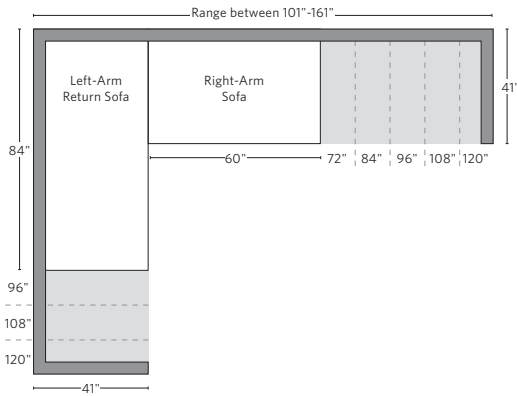

L-SECTIONAL

Available in left and right-arm configurations.