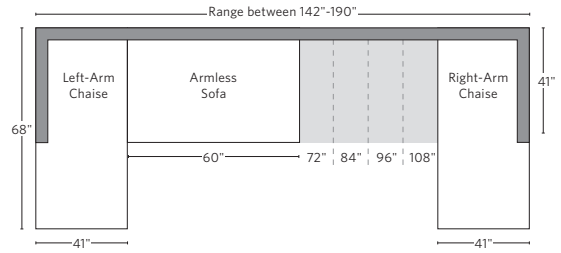

U-CHAISE SECTIONAL