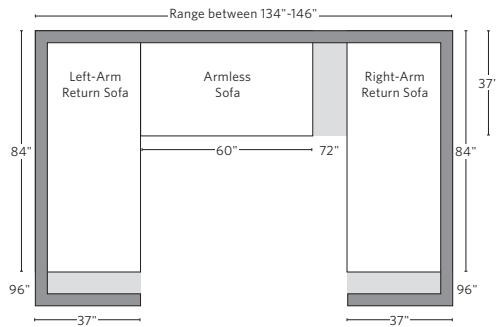

UPHOLSTERY DIMENSIONS DIAGRAM

See the "Dimensions Sheet" for the measurements that correspond with the letters below.

RH

SOFA CHAISE SECTIONAL

Available in left and right-arm configurations.

U-CHAISE SECTIONAL

L-SECTIONAL

Available in left and right-arm configurations.

U-SOFA CHAISE SECTIONAL

Available in left and right-arm configurations.

U-SOFA SECTIONAL

Multiple length options available.

SOFA CHAISE SECTIONAL

Available in left and right-arm configurations.