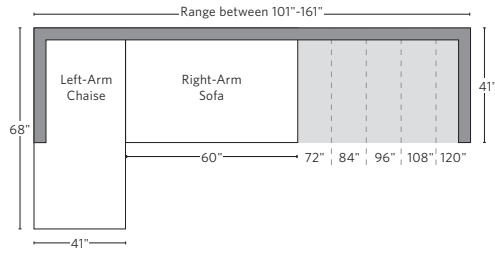

UPHOLSTERY DIMENSIONS DIAGRAM

See the "Dimensions Sheet" for the measurements that correspond with the letters below.

RH

SOFA CHAISE SECTIONAL

Available in left and right-arm configurations.

U-CHAISE SECTIONAL

L-SECTIONAL

Available in left and right-arm configurations.

U-SOFA CHAISE SECTIONAL

Available in left and right-arm configurations.

U-SOFA SECTIONAL

Multiple length options available.

SOFA CHAISE SECTIONAL

Available in left and right-arm configurations.