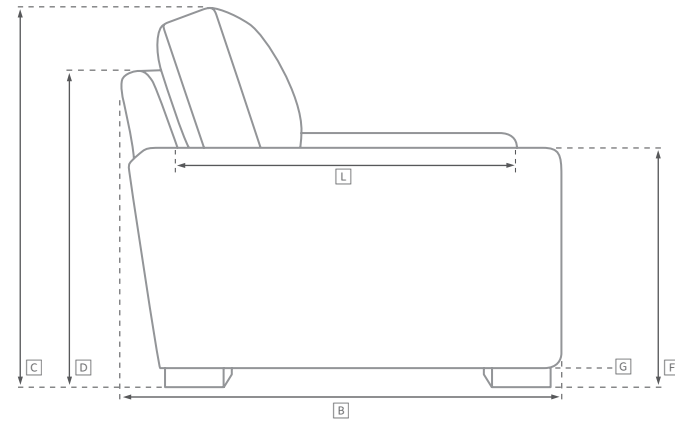

ITALIA CHESTERFIELD OAK BASE COLLECTION

All dimensions are given in inches. See the attached "Dimensions Diagram" sheet for more information on the keys used in this chart.

	A	B	C	D	E	F	G	H	I	J	K	L		M	N				O	P	Q	R	S
	OVERALL WIDTH	OVERALL DEPTH	OVERALL HEIGHT	FRAME HEIGHT	SEAT HEIGHT	ARM HEIGHT	FOOT HEIGHT	SEAT HEIGHT (FLOOR TO CUSHION SEAM)	SEAT HEIGHT (FLOOR TO FRAME)	INSIDE SEAT WIDTH	INSIDE SEAT DEPTH W/ BACK CUSHION	INSIDE SEAT DEPTH W/O BACK CUSHION	INSIDE BACK HEIGHT W/ SEAT & BACK CUSHIONS	INSIDE BACK HEIGHT W/ SEAT CUSHION	INSIDE BACK HEIGHT W/O SEAT OR BACK CUSHION	# OF BACK CUSHIONS	# OF SEAT CUSHIONS	ACCENT PILLOWS	ARM HEIGHT W/ SEAT CUSHION	ARM HEIGHT W/O SEAT CUSHION	ARM WIDTH	SLEEPER DEPTH OVERALL	SLEEPER DEPTH INSIDE
CLASSIC END-OF-SECTIONAL OTTOMAN	41	41	18½	18½	17½	-	7½	17½	10½	41	-	-	-	-	-	-	1	-	-	-	-	-	-
LUXE END-OF-SECTIONAL OTTOMAN	45	45	18½	18½	17½	-	7½	17½	10½	45	-	-	-	-	-	-	1	-	-	-	-	-	-
QUEEN END-OF-BED BENCH	54	20	18¾	18¾	17½	18¾	7½	16½	12	44	-	-	-	-	-	-	1	0	1¾	6¾	5	-	-
KING END-OF-BED BENCH	64	20	18¾	18¾	17½	18¾	7½	16½	12	54	-	-	-	-	-	-	1	0	1¾	6¾	5	-	-

UPHOLSTERY DIMENSIONS DIAGRAM

See the "Dimensions Sheet" for the measurements that correspond with the letters below.

RH

SOFA CHAISE SECTIONAL

Available in left and right-arm configurations.

U-CHAISE SECTIONAL