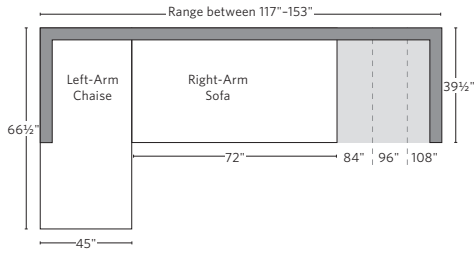

ITALIA CHESTERFIELD OAK BASE COLLECTION

All dimensions are given in inches. See the attached "Dimensions Diagram" sheet for more information on the keys used in this chart.

	A	B	C	D	E	F	G	H	I	J	K	L		M	N				O	P	Q	R	S
	OVERALL WIDTH	OVERALL DEPTH	OVERALL HEIGHT	FRAME HEIGHT	SEAT HEIGHT	ARM HEIGHT	FOOT HEIGHT	SEAT HEIGHT (FLOOR TO CUSHION SEAM)	SEAT HEIGHT (FLOOR TO FRAME)	INSIDE SEAT WIDTH	INSIDE SEAT DEPTH W/ BACK CUSHION	INSIDE SEAT DEPTH W/O BACK CUSHION	INSIDE BACK HEIGHT W/ SEAT & BACK CUSHIONS	INSIDE BACK HEIGHT W/ SEAT CUSHION	INSIDE BACK HEIGHT W/O SEAT OR BACK CUSHION	# OF BACK CUSHIONS	# OF SEAT CUSHIONS	ACCENT PILLOWS	ARM HEIGHT W/ SEAT CUSHION	ARM HEIGHT W/O SEAT CUSHION	ARM WIDTH	SLEEPER DEPTH OVERALL	SLEEPER DEPTH INSIDE
CLASSIC END-OF-SECTIONAL OTTOMAN	41	41	18½	18½	17½	-	7½	17½	10½	41	-	-	-	-	-	-	1	-	-	-	-	-	-
LUXE END-OF-SECTIONAL OTTOMAN	45	45	18½	18½	17½	-	7½	17½	10½	45	-	-	-	-	-	-	1	-	-	-	-	-	-
QUEEN END-OF-BED BENCH	54	20	18¾	18¾	17½	18¾	7½	16½	12	44	-	-	-	-	-	-	1	0	1¾	6¾	5	-	-
KING END-OF-BED BENCH	64	20	18¾	18¾	17½	18¾	7½	16½	12	54	-	-	-	-	-	-	1	0	1¾	6¾	5	-	-

UPHOLSTERY DIMENSIONS DIAGRAM

See the "Dimensions Sheet" for the measurements that correspond with the letters below.

RH

SOFA CHAISE SECTIONAL

Available in left and right-arm configurations.

U-CHAISE SECTIONAL