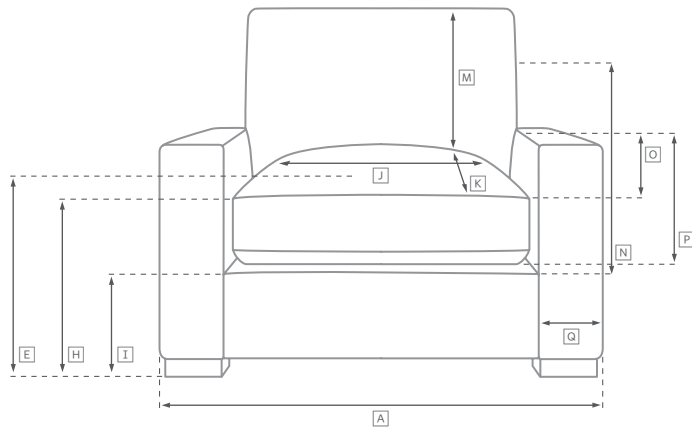

ITALIA CHESTERFIELD OAK BASE COLLECTION

All dimensions are given in inches. See the attached "Dimensions Diagram" sheet for more information on the keys used in this chart.

	A	B	C	D	E	F	G	H	I	J	K	L		M	N				O	P	Q	R	S
	OVERALL WIDTH	OVERALL DEPTH	OVERALL HEIGHT	FRAME HEIGHT	SEAT HEIGHT	ARM HEIGHT	FOOT HEIGHT	SEAT HEIGHT (FLOOR TO CUSHION SEAM)	SEAT HEIGHT (FLOOR TO FRAME)	INSIDE SEAT WIDTH	INSIDE SEAT DEPTH W/ BACK CUSHION	INSIDE SEAT DEPTH W/O BACK CUSHION	INSIDE BACK HEIGHT W/ SEAT & BACK CUSHIONS	INSIDE BACK HEIGHT W/ SEAT CUSHION	INSIDE BACK HEIGHT W/O SEAT OR BACK CUSHION	# OF BACK CUSHIONS	# OF SEAT CUSHIONS	ACCENT PILLOWS	ARM HEIGHT W/ SEAT CUSHION	ARM HEIGHT W/O SEAT CUSHION	ARM WIDTH	SLEEPER DEPTH OVERALL	SLEEPER DEPTH INSIDE
CLASSIC END-OF-SECTIONAL OTTOMAN	41	41	18½	18½	17½	-	7½	17½	10½	41	-	-	-	-	-	-	1	-	-	-	-	-	-
LUXE END-OF-SECTIONAL OTTOMAN	45	45	18½	18½	17½	-	7½	17½	10½	45	-	-	-	-	-	-	1	-	-	-	-	-	-
QUEEN END-OF-BED BENCH	54	20	18¾	18¾	17½	18¾	7½	16½	12	44	-	-	-	-	-	-	1	0	1¾	6¾	5	-	-
KING END-OF-BED BENCH	64	20	18¾	18¾	17½	18¾	7½	16½	12	54	-	-	-	-	-	-	1	0	1¾	6¾	5	-	-

UPHOLSTERY DIMENSIONS DIAGRAM

See the "Dimensions Sheet" for the measurements that correspond with the letters below.

RH