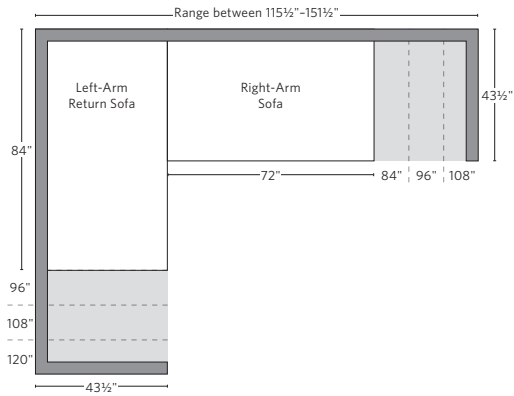

L-SECTIONAL

Available in left and right-arm configurations.