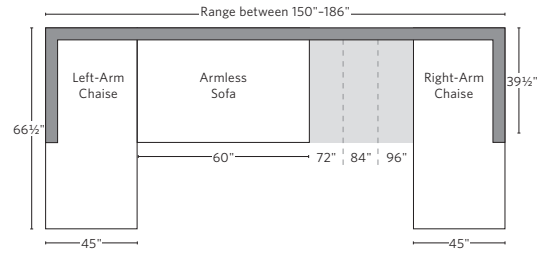

ITALIA CHESTERFIELD OAK BASE COLLECTION

All dimensions are given in inches. See the attached "Dimensions Diagram" sheet for more information on the keys used in this chart.

	A	B	C	D	E	F	G	H	I	J	K	L		M	N				O	P	Q	R	S
	OVERALL WIDTH	OVERALL DEPTH	OVERALL HEIGHT	FRAME HEIGHT	SEAT HEIGHT	ARM HEIGHT	FOOT HEIGHT	SEAT HEIGHT (FLOOR TO CUSHION SEAM)	SEAT HEIGHT (FLOOR TO FRAME)	INSIDE SEAT WIDTH	INSIDE SEAT DEPTH W/ BACK CUSHION	INSIDE SEAT DEPTH W/O BACK CUSHION	INSIDE BACK HEIGHT W/ SEAT & BACK CUSHIONS	INSIDE BACK HEIGHT W/ SEAT CUSHION	INSIDE BACK HEIGHT W/O SEAT OR BACK CUSHION	# OF BACK CUSHIONS	# OF SEAT CUSHIONS	ACCENT PILLOWS	ARM HEIGHT W/ SEAT CUSHION	ARM HEIGHT W/O SEAT CUSHION	ARM WIDTH	SLEEPER DEPTH OVERALL	SLEEPER DEPTH INSIDE
CLASSIC END-OF-SECTIONAL OTTOMAN	41	41	18½	18½	17½	-	7½	17½	10½	41	-	-	-	-	-	-	1	-	-	-	-	-	-
LUXE END-OF-SECTIONAL OTTOMAN	45	45	18½	18½	17½	-	7½	17½	10½	45	-	-	-	-	-	-	1	-	-	-	-	-	-
QUEEN END-OF-BED BENCH	54	20	18¾	18¾	17½	18¾	7½	16½	12	44	-	-	-	-	-	-	1	0	1¾	6¾	5	-	-
KING END-OF-BED BENCH	64	20	18¾	18¾	17½	18¾	7½	16½	12	54	-	-	-	-	-	-	1	0	1¾	6¾	5	-	-

UPHOLSTERY DIMENSIONS DIAGRAM

See the "Dimensions Sheet" for the measurements that correspond with the letters below.

RH

SOFA CHAISE SECTIONAL

Available in left and right-arm configurations.

U-CHAISE SECTIONAL