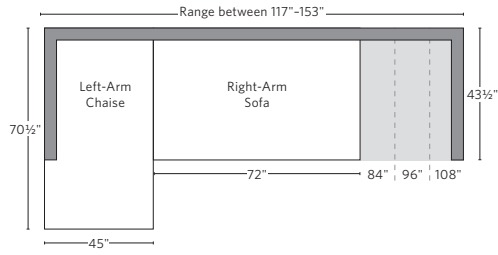

ITALIA CHESTERFIELD OAK BASE COLLECTION

All dimensions are given in inches. See the attached "Dimensions Diagram" sheet for more information on the keys used in this chart.

	A	B	C	D	E	F	G	H	I	J	K	L		M	N				O	P	Q	R	S
	OVERALL WIDTH	OVERALL DEPTH	OVERALL HEIGHT	FRAME HEIGHT	SEAT HEIGHT	ARM HEIGHT	FOOT HEIGHT	SEAT HEIGHT (FLOOR TO CUSHION SEAM)	SEAT HEIGHT (FLOOR TO FRAME)	INSIDE SEAT WIDTH	INSIDE SEAT DEPTH W/ BACK CUSHION	INSIDE SEAT DEPTH W/O BACK CUSHION	INSIDE BACK HEIGHT W/ SEAT & BACK CUSHIONS	INSIDE BACK HEIGHT W/ SEAT CUSHION	INSIDE BACK HEIGHT W/O SEAT OR BACK CUSHION	# OF BACK CUSHIONS	# OF SEAT CUSHIONS	ACCENT PILLOWS	ARM HEIGHT W/ SEAT CUSHION	ARM HEIGHT W/O SEAT CUSHION	ARM WIDTH	SLEEPER DEPTH OVERALL	SLEEPER DEPTH INSIDE
CLASSIC END-OF-SECTIONAL OTTOMAN	41	41	18½	18½	17½	-	7½	17½	10½	41	-	-	-	-	-	-	1	-	-	-	-	-	-
LUXE END-OF-SECTIONAL OTTOMAN	45	45	18½	18½	17½	-	7½	17½	10½	45	-	-	-	-	-	-	1	-	-	-	-	-	-
QUEEN END-OF-BED BENCH	54	20	18¾	18¾	17½	18¾	7½	16½	12	44	-	-	-	-	-	-	1	0	1¾	6¾	5	-	-
KING END-OF-BED BENCH	64	20	18¾	18¾	17½	18¾	7½	16½	12	54	-	-	-	-	-	-	1	0	1¾	6¾	5	-	-

UPHOLSTERY DIMENSIONS DIAGRAM

See the "Dimensions Sheet" for the measurements that correspond with the letters below.

RH

SOFA CHAISE SECTIONAL

Available in left and right-arm configurations.

U-CHAISE SECTIONAL

L-SECTIONAL

Available in left and right-arm configurations.

U-SOFA CHAISE SECTIONAL

Available in left and right-arm configurations.

U-SOFA SECTIONAL

Multiple length options available.

SOFA CHAISE SECTIONAL

Available in left and right-arm configurations.