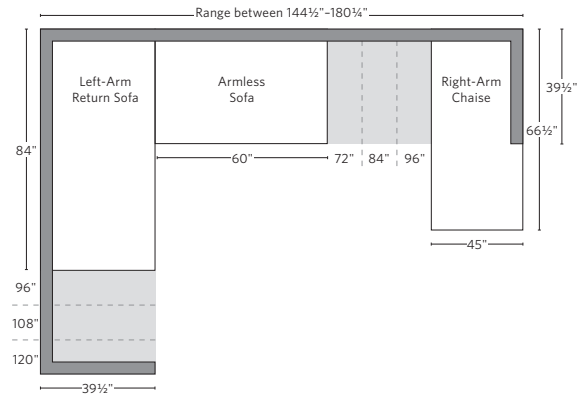

U-SOFA CHAISE SECTIONAL

Available in left and right-arm configurations.