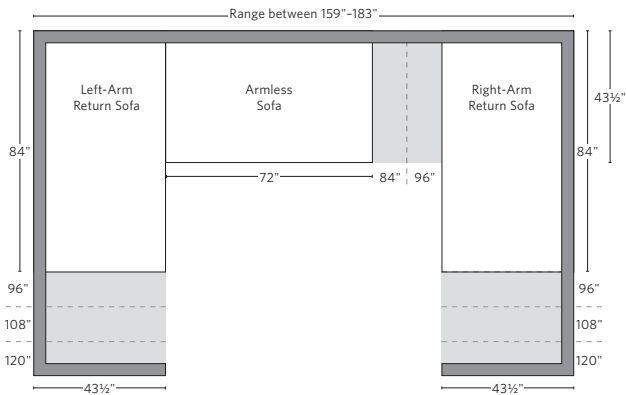

ITALIA CHESTERFIELD OAK BASE COLLECTION

All dimensions are given in inches. See the attached "Dimensions Diagram" sheet for more information on the keys used in this chart.

	A	B	C	D	E	F	G	H	I	J	K	L		M	N				O	P	Q	R	S
	OVERALL WIDTH	OVERALL DEPTH	OVERALL HEIGHT	FRAME HEIGHT	SEAT HEIGHT	ARM HEIGHT	FOOT HEIGHT	SEAT HEIGHT (FLOOR TO CUSHION SEAM)	SEAT HEIGHT (FLOOR TO FRAME)	INSIDE SEAT WIDTH	INSIDE SEAT DEPTH W/ BACK CUSHION	INSIDE SEAT DEPTH W/O BACK CUSHION	INSIDE BACK HEIGHT W/ SEAT & BACK CUSHIONS	INSIDE BACK HEIGHT W/ SEAT CUSHION	INSIDE BACK HEIGHT W/O SEAT OR BACK CUSHION	# OF BACK CUSHIONS	# OF SEAT CUSHIONS	ACCENT PILLOWS	ARM HEIGHT W/ SEAT CUSHION	ARM HEIGHT W/O SEAT CUSHION	ARM WIDTH	SLEEPER DEPTH OVERALL	SLEEPER DEPTH INSIDE
CLASSIC END-OF-SECTIONAL OTTOMAN	41	41	18½	18½	17½	-	7½	17½	10½	41	-	-	-	-	-	-	1	-	-	-	-	-	-
LUXE END-OF-SECTIONAL OTTOMAN	45	45	18½	18½	17½	-	7½	17½	10½	45	-	-	-	-	-	-	1	-	-	-	-	-	-
QUEEN END-OF-BED BENCH	54	20	18¾	18¾	17½	18¾	7½	16½	12	44	-	-	-	-	-	-	1	0	1¾	6¾	5	-	-
KING END-OF-BED BENCH	64	20	18¾	18¾	17½	18¾	7½	16½	12	54	-	-	-	-	-	-	1	0	1¾	6¾	5	-	-

UPHOLSTERY DIMENSIONS DIAGRAM

See the "Dimensions Sheet" for the measurements that correspond with the letters below.

RH

SOFA CHAISE SECTIONAL

Available in left and right-arm configurations.

U-CHAISE SECTIONAL

L-SECTIONAL

Available in left and right-arm configurations.

U-SOFA CHAISE SECTIONAL

Available in left and right-arm configurations.

U-SOFA SECTIONAL

Multiple length options available.

SOFA CHAISE SECTIONAL

Available in left and right-arm configurations.

U-CHAISE SECTIONAL

L-SECTIONAL

Available in left and right-arm configurations.

U-SOFA CHAISE SECTIONAL

Available in left and right-arm configurations.

U-SOFA SECTIONAL

Multiple length options available.