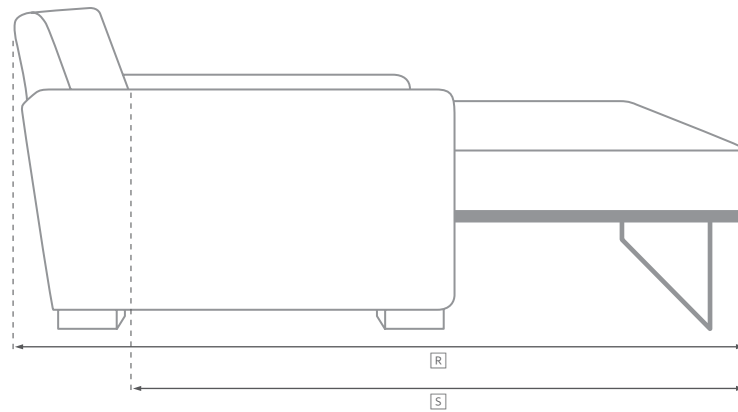

ITALIA CHESTERFIELD OAK BASE COLLECTION

All dimensions are given in inches. See the attached "Dimensions Diagram" sheet for more information on the keys used in this chart.

	A	B	C	D	E	F	G	H	I	J	K	L		M	N				O	P	Q	R	S
	OVERALL WIDTH	OVERALL DEPTH	OVERALL HEIGHT	FRAME HEIGHT	SEAT HEIGHT	ARM HEIGHT	FOOT HEIGHT	SEAT HEIGHT (FLOOR TO CUSHION SEAM)	SEAT HEIGHT (FLOOR TO FRAME)	INSIDE SEAT WIDTH	INSIDE SEAT DEPTH W/ BACK CUSHION	INSIDE SEAT DEPTH W/O BACK CUSHION	INSIDE BACK HEIGHT W/ SEAT & BACK CUSHIONS	INSIDE BACK HEIGHT W/ SEAT CUSHION	INSIDE BACK HEIGHT W/O SEAT OR BACK CUSHION	# OF BACK CUSHIONS	# OF SEAT CUSHIONS	ACCENT PILLOWS	ARM HEIGHT W/ SEAT CUSHION	ARM HEIGHT W/O SEAT CUSHION	ARM WIDTH	SLEEPER DEPTH OVERALL	SLEEPER DEPTH INSIDE
CLASSIC END-OF-SECTIONAL OTTOMAN	41	41	18½	18½	17½	-	7½	17½	10½	41	-	-	-	-	-	-	1	-	-	-	-	-	-
LUXE END-OF-SECTIONAL OTTOMAN	45	45	18½	18½	17½	-	7½	17½	10½	45	-	-	-	-	-	-	1	-	-	-	-	-	-
QUEEN END-OF-BED BENCH	54	20	18¾	18¾	17½	18¾	7½	16½	12	44	-	-	-	-	-	-	1	0	1¾	6¾	5	-	-
KING END-OF-BED BENCH	64	20	18¾	18¾	17½	18¾	7½	16½	12	54	-	-	-	-	-	-	1	0	1¾	6¾	5	-	-

UPHOLSTERY DIMENSIONS DIAGRAM

See the "Dimensions Sheet" for the measurements that correspond with the letters below.

RH