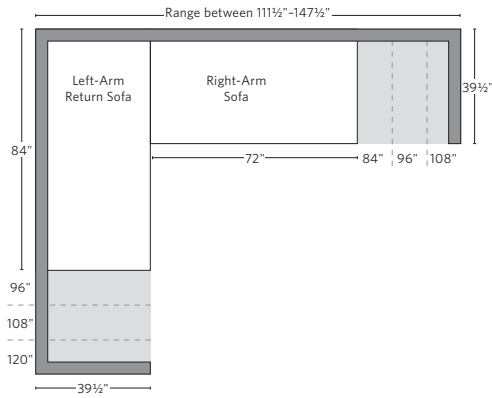

L-SECTIONAL

Available in left and right-arm configurations.