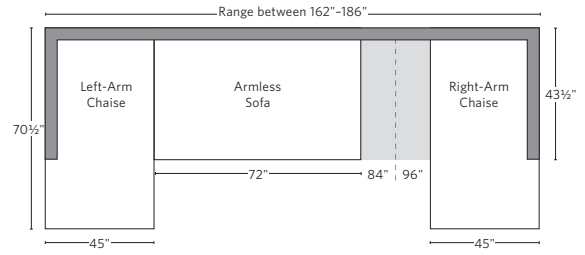

U-CHAISE SECTIONAL