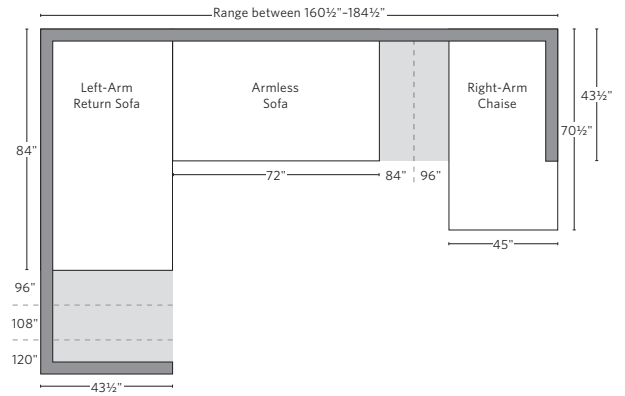

ITALIA CHESTERFIELD OAK BASE COLLECTION

All dimensions are given in inches. See the attached "Dimensions Diagram" sheet for more information on the keys used in this chart.

	A	B	C	D	E	F	G	H	I	J	K	L		M	N				O	P	Q	R	S
	OVERALL WIDTH	OVERALL DEPTH	OVERALL HEIGHT	FRAME HEIGHT	SEAT HEIGHT	ARM HEIGHT	FOOT HEIGHT	SEAT HEIGHT (FLOOR TO CUSHION SEAM)	SEAT HEIGHT (FLOOR TO FRAME)	INSIDE SEAT WIDTH	INSIDE SEAT DEPTH W/ BACK CUSHION	INSIDE SEAT DEPTH W/O BACK CUSHION	INSIDE BACK HEIGHT W/ SEAT & BACK CUSHIONS	INSIDE BACK HEIGHT W/ SEAT CUSHION	INSIDE BACK HEIGHT W/O SEAT OR BACK CUSHION	# OF BACK CUSHIONS	# OF SEAT CUSHIONS	ACCENT PILLOWS	ARM HEIGHT W/ SEAT CUSHION	ARM HEIGHT W/O SEAT CUSHION	ARM WIDTH	SLEEPER DEPTH OVERALL	SLEEPER DEPTH INSIDE
CLASSIC END-OF-SECTIONAL OTTOMAN	41	41	18½	18½	17½	-	7½	17½	10½	41	-	-	-	-	-	-	1	-	-	-	-	-	-
LUXE END-OF-SECTIONAL OTTOMAN	45	45	18½	18½	17½	-	7½	17½	10½	45	-	-	-	-	-	-	1	-	-	-	-	-	-
QUEEN END-OF-BED BENCH	54	20	18¾	18¾	17½	18¾	7½	16½	12	44	-	-	-	-	-	-	1	0	1¾	6¾	5	-	-
KING END-OF-BED BENCH	64	20	18¾	18¾	17½	18¾	7½	16½	12	54	-	-	-	-	-	-	1	0	1¾	6¾	5	-	-

UPHOLSTERY DIMENSIONS DIAGRAM

See the "Dimensions Sheet" for the measurements that correspond with the letters below.

RH

SOFA CHAISE SECTIONAL

Available in left and right-arm configurations.

U-CHAISE SECTIONAL

U-CHAISE SECTIONAL

L-SECTIONAL

Available in left and right-arm configurations.

U-SOFA CHAISE SECTIONAL

Available in left and right-arm configurations.

U-SOFA SECTIONAL

Multiple length options available.