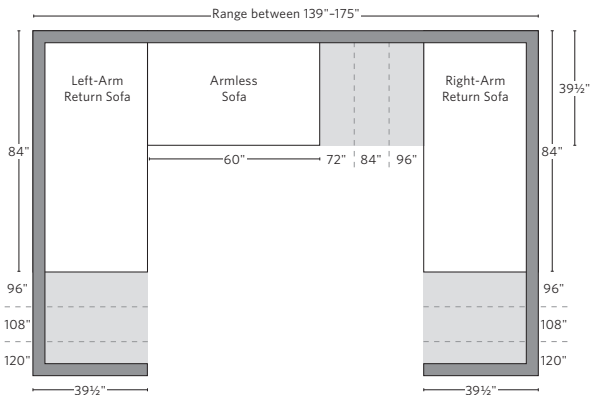

ITALIA CHESTERFIELD OAK BASE COLLECTION

All dimensions are given in inches. See the attached "Dimensions Diagram" sheet for more information on the keys used in this chart.

	A	B	C	D	E	F	G	H	I	J	K	L		M	N				O	P	Q	R	S
	OVERALL WIDTH	OVERALL DEPTH	OVERALL HEIGHT	FRAME HEIGHT	SEAT HEIGHT	ARM HEIGHT	FOOT HEIGHT	SEAT HEIGHT (FLOOR TO CUSHION SEAM)	SEAT HEIGHT (FLOOR TO FRAME)	INSIDE SEAT WIDTH	INSIDE SEAT DEPTH W/ BACK CUSHION	INSIDE SEAT DEPTH W/O BACK CUSHION	INSIDE BACK HEIGHT W/ SEAT & BACK CUSHIONS	INSIDE BACK HEIGHT W/ SEAT CUSHION	INSIDE BACK HEIGHT W/O SEAT OR BACK CUSHION	# OF BACK CUSHIONS	# OF SEAT CUSHIONS	ACCENT PILLOWS	ARM HEIGHT W/ SEAT CUSHION	ARM HEIGHT W/O SEAT CUSHION	ARM WIDTH	SLEEPER DEPTH OVERALL	SLEEPER DEPTH INSIDE
CLASSIC END-OF-SECTIONAL OTTOMAN	41	41	18½	18½	17½	-	7½	17½	10½	41	-	-	-	-	-	-	1	-	-	-	-	-	-
LUXE END-OF-SECTIONAL OTTOMAN	45	45	18½	18½	17½	-	7½	17½	10½	45	-	-	-	-	-	-	1	-	-	-	-	-	-
QUEEN END-OF-BED BENCH	54	20	18¾	18¾	17½	18¾	7½	16½	12	44	-	-	-	-	-	-	1	0	1¾	6¾	5	-	-
KING END-OF-BED BENCH	64	20	18¾	18¾	17½	18¾	7½	16½	12	54	-	-	-	-	-	-	1	0	1¾	6¾	5	-	-

UPHOLSTERY DIMENSIONS DIAGRAM

See the "Dimensions Sheet" for the measurements that correspond with the letters below.

RH

SOFA CHAISE SECTIONAL

Available in left and right-arm configurations.

U-CHAISE SECTIONAL

L-SECTIONAL

Available in left and right-arm configurations.

U-SOFA CHAISE SECTIONAL

Available in left and right-arm configurations.

U-SOFA SECTIONAL

Multiple length options available.

SOFA CHAISE SECTIONAL

Available in left and right-arm configurations.

U-CHAISE SECTIONAL

L-SECTIONAL

Available in left and right-arm configurations.

U-SOFA CHAISE SECTIONAL

Available in left and right-arm configurations.

U-SOFA SECTIONAL

Multiple length options available.