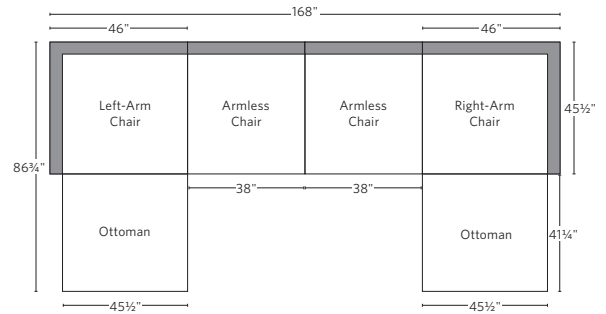

COMO MODULAR COLLECTION

All dimensions are given in inches. See the attached "Dimensions Diagram" sheet for more information on the keys used in this chart.

	A	B	C	D	E	F	G	H	I	J	K	L		M	N				O	P	Q	R	S
	OVERALL WIDTH	OVERALL DEPTH	OVERALL HEIGHT	FRAME HEIGHT	SEAT HEIGHT	ARM HEIGHT	FOOT HEIGHT	SEAT HEIGHT (FLOOR TO CUSHION SEAM)	SEAT HEIGHT (FLOOR TO FRAME)	INSIDE SEAT WIDTH	INSIDE SEAT DEPTH W/ BACK CUSHION	INSIDE SEAT DEPTH W/O BACK CUSHION	INSIDE BACK HEIGHT W/ SEAT & BACK CUSHIONS	INSIDE BACK HEIGHT W/ SEAT CUSHION	INSIDE BACK HEIGHT W/O SEAT OR BACK CUSHION	# OF BACK CUSHIONS	# OF SEAT CUSHIONS	ACCENT PILLOWS	ARM HEIGHT W/ SEAT CUSHION	ARM HEIGHT W/O SEAT CUSHION	ARM WIDTH	SLEEPER DEPTH OVERALL	SLEEPER DEPTH INSIDE
CLASSIC ARMLESS CHAIR	35	41½	28	28	16½	-	1	15	-	35	-	27	-	-	11½	-	-	-	-	-	-	-	-
LUXE ARMLESS CHAIR	38	45½	28	28	16½	-	1	15	-	38	-	30	-	-	11½	-	-	-	-	-	-	-	-
CLASSIC LEFT-ARM CHAIR	42¾	41½	28	28	16½	22	1	15	-	32¾	-	27	-	-	11½	-	-	-	-	5½	10	-	-
LUXE LEFT-ARM CHAIR	46	45½	28	28	16½	22	1	15	-	34½	-	30	-	-	11½	-	-	-	-	5½	11½	-	-
CLASSIC RIGHT-ARM CHAIR	42¾	41½	28	28	16½	22	1	15	-	32¾	-	27	-	-	11½	-	-	-	-	5½	10	-	-
LUXE RIGHT-ARM CHAIR	46	45½	28	28	16½	22	1	15	-	34½	-	30	-	-	11½	-	-	-	-	5½	11½	-	-
CLASSIC CORNER CHAIR	41½	41½	28	28	16½	-	1	15	-	27	-	27	-	-	11½	-	-	-	-	-	-	-	-
LUXE CORNER CHAIR	45½	45½	28	28	16½	-	1	15	-	30	-	30	-	-	11½	-	-	-	-	-	-	-	-
CLASSIC END-OF-SECTIONAL OTTOMAN	41½	35	16½	16½	16½	-	1	15	-	41½	-	-	-	-	-	-	-	-	-	-	-	-	-
LUXE END-OF-SECTIONAL OTTOMAN	45½	41¼	16½	16½	16½	-	1	15	-	45½	-	-	-	-	-	-	-	-	-	-	-	-	-

Available in left and right-arm configurations.

MODULAR L-SECTIONAL

Available in left and right-arm configurations.

MODULAR U-CHAISE SECTIONAL

MODULAR U-SOFA SECTIONAL

MODULAR U-SOFA CHAISE SECTIONAL

Available in left and right-arm configurations.