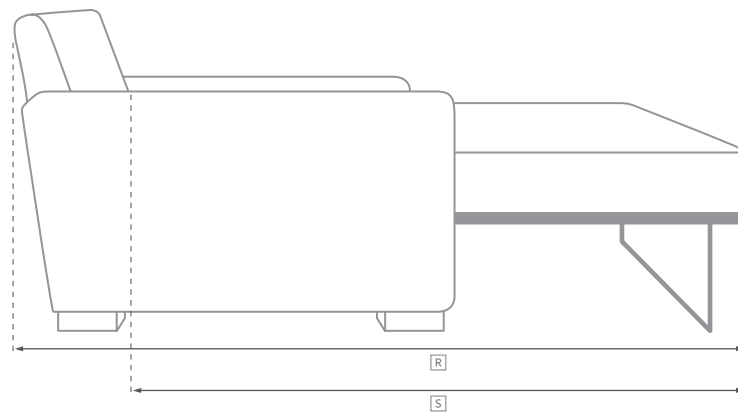

COMO MODULAR COLLECTION

All dimensions are given in inches. See the attached "Dimensions Diagram" sheet for more information on the keys used in this chart.

	A	B	C	D	E	F	G	H	I	J	K	L		M	N				O	P	Q	R	S
	OVERALL WIDTH	OVERALL DEPTH	OVERALL HEIGHT	FRAME HEIGHT	SEAT HEIGHT	ARM HEIGHT	FOOT HEIGHT	SEAT HEIGHT (FLOOR TO CUSHION SEAM)	SEAT HEIGHT (FLOOR TO FRAME)	INSIDE SEAT WIDTH	INSIDE SEAT DEPTH W/ BACK CUSHION	INSIDE SEAT DEPTH W/O BACK CUSHION	INSIDE BACK HEIGHT W/ SEAT & BACK CUSHIONS	INSIDE BACK HEIGHT W/ SEAT CUSHION	INSIDE BACK HEIGHT W/O SEAT OR BACK CUSHION	# OF BACK CUSHIONS	# OF SEAT CUSHIONS	ACCENT PILLOWS	ARM HEIGHT W/ SEAT CUSHION	ARM HEIGHT W/O SEAT CUSHION	ARM WIDTH	SLEEPER DEPTH OVERALL	SLEEPER DEPTH INSIDE
CLASSIC ARMLESS CHAIR	35	41½	28	28	16½	-	1	15	-	35	-	27	-	-	11½	-	-	-	-	-	-	-	-
LUXE ARMLESS CHAIR	38	45½	28	28	16½	-	1	15	-	38	-	30	-	-	11½	-	-	-	-	-	-	-	-
CLASSIC LEFT-ARM CHAIR	42¾	41½	28	28	16½	22	1	15	-	32¾	-	27	-	-	11½	-	-	-	-	5½	10	-	-
LUXE LEFT-ARM CHAIR	46	45½	28	28	16½	22	1	15	-	34½	-	30	-	-	11½	-	-	-	-	5½	11½	-	-
CLASSIC RIGHT-ARM CHAIR	42¾	41½	28	28	16½	22	1	15	-	32¾	-	27	-	-	11½	-	-	-	-	5½	10	-	-
LUXE RIGHT-ARM CHAIR	46	45½	28	28	16½	22	1	15	-	34½	-	30	-	-	11½	-	-	-	-	5½	11½	-	-
CLASSIC CORNER CHAIR	41½	41½	28	28	16½	-	1	15	-	27	-	27	-	-	11½	-	-	-	-	-	-	-	-
LUXE CORNER CHAIR	45½	45½	28	28	16½	-	1	15	-	30	-	30	-	-	11½	-	-	-	-	-	-	-	-
CLASSIC END-OF-SECTIONAL OTTOMAN	41½	35	16½	16½	16½	-	1	15	-	41½	-	-	-	-	-	-	-	-	-	-	-	-	-
LUXE END-OF-SECTIONAL OTTOMAN	45½	41¼	16½	16½	16½	-	1	15	-	45½	-	-	-	-	-	-	-	-	-	-	-	-	-

UPHOLSTERY DIMENSIONS DIAGRAM

See the "Dimensions Sheet" for the measurements that correspond with the letters below.

RH

MODULAR SOFA

MODULAR SOFA CHAISE

Available in left and right-arm configurations.

MODULAR L-SECTIONAL