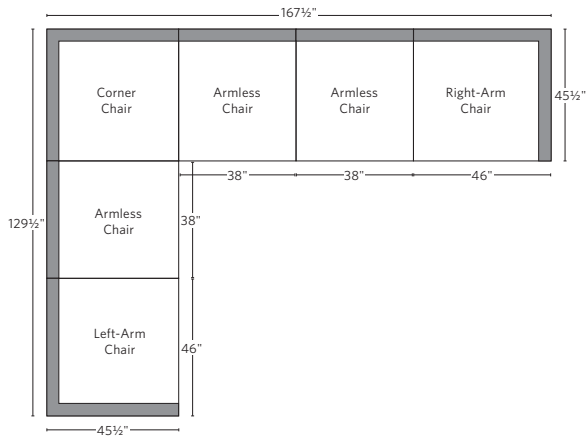

MODULAR L-SECTIONAL

Available in left and right-arm configurations.