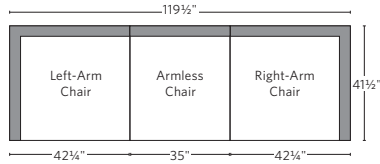

COMO MODULAR COLLECTION

All dimensions are given in inches. See the attached "Dimensions Diagram" sheet for more information on the keys used in this chart.

	A	B	C	D	E	F	G	H	I	J	K	L		M	N				O	P	Q	R	S
	OVERALL WIDTH	OVERALL DEPTH	OVERALL HEIGHT	FRAME HEIGHT	SEAT HEIGHT	ARM HEIGHT	FOOT HEIGHT	SEAT HEIGHT (FLOOR TO CUSHION SEAM)	SEAT HEIGHT (FLOOR TO FRAME)	INSIDE SEAT WIDTH	INSIDE SEAT DEPTH W/ BACK CUSHION	INSIDE SEAT DEPTH W/O BACK CUSHION	INSIDE BACK HEIGHT W/ SEAT & BACK CUSHIONS	INSIDE BACK HEIGHT W/ SEAT CUSHION	INSIDE BACK HEIGHT W/O SEAT OR BACK CUSHION	# OF BACK CUSHIONS	# OF SEAT CUSHIONS	ACCENT PILLOWS	ARM HEIGHT W/ SEAT CUSHION	ARM HEIGHT W/O SEAT CUSHION	ARM WIDTH	SLEEPER DEPTH OVERALL	SLEEPER DEPTH INSIDE
CLASSIC ARMLESS CHAIR	35	41½	28	28	16½	-	1	15	-	35	-	27	-	-	11½	-	-	-	-	-	-	-	-
LUXE ARMLESS CHAIR	38	45½	28	28	16½	-	1	15	-	38	-	30	-	-	11½	-	-	-	-	-	-	-	-
CLASSIC LEFT-ARM CHAIR	42¾	41½	28	28	16½	22	1	15	-	32¾	-	27	-	-	11½	-	-	-	-	5½	10	-	-
LUXE LEFT-ARM CHAIR	46	45½	28	28	16½	22	1	15	-	34½	-	30	-	-	11½	-	-	-	-	5½	11½	-	-
CLASSIC RIGHT-ARM CHAIR	42¾	41½	28	28	16½	22	1	15	-	32¾	-	27	-	-	11½	-	-	-	-	5½	10	-	-
LUXE RIGHT-ARM CHAIR	46	45½	28	28	16½	22	1	15	-	34½	-	30	-	-	11½	-	-	-	-	5½	11½	-	-
CLASSIC CORNER CHAIR	41½	41½	28	28	16½	-	1	15	-	27	-	27	-	-	11½	-	-	-	-	-	-	-	-
LUXE CORNER CHAIR	45½	45½	28	28	16½	-	1	15	-	30	-	30	-	-	11½	-	-	-	-	-	-	-	-
CLASSIC END-OF-SECTIONAL OTTOMAN	41½	35	16½	16½	16½	-	1	15	-	41½	-	-	-	-	-	-	-	-	-	-	-	-	-
LUXE END-OF-SECTIONAL OTTOMAN	45½	41¼	16½	16½	16½	-	1	15	-	45½	-	-	-	-	-	-	-	-	-	-	-	-	-

UPHOLSTERY DIMENSIONS DIAGRAM

See the "Dimensions Sheet" for the measurements that correspond with the letters below.

RH

MODULAR SOFA

MODULAR SOFA CHAISE

Available in left and right-arm configurations.

MODULAR L-SECTIONAL