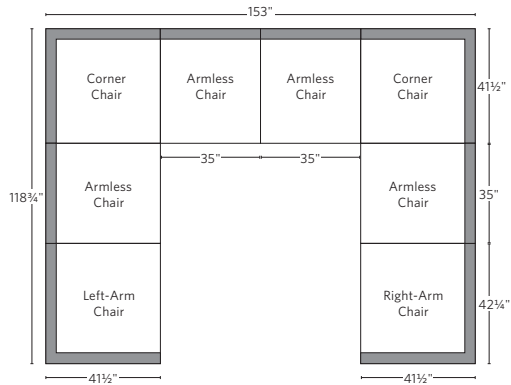

MODULAR U-SOFA SECTIONAL