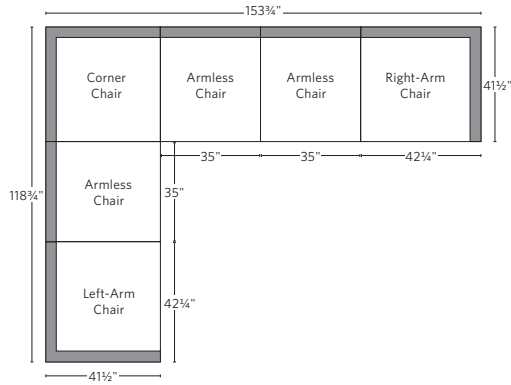

MODULAR L-SECTIONAL

Available in left and right-arm configurations.