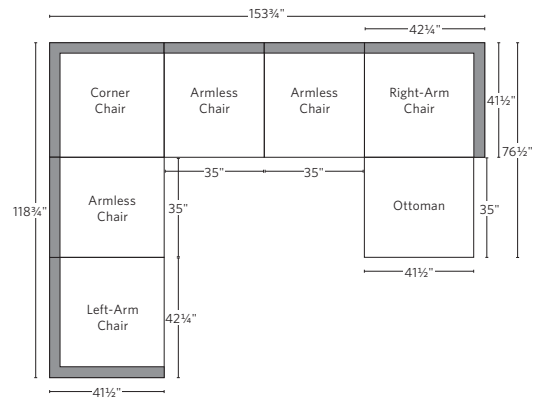

COMO MODULAR COLLECTION

All dimensions are given in inches. See the attached "Dimensions Diagram" sheet for more information on the keys used in this chart.

	A	B	C	D	E	F	G	H	I	J	K	L		M	N				O	P	Q	R	S
	OVERALL WIDTH	OVERALL DEPTH	OVERALL HEIGHT	FRAME HEIGHT	SEAT HEIGHT	ARM HEIGHT	FOOT HEIGHT	SEAT HEIGHT (FLOOR TO CUSHION SEAM)	SEAT HEIGHT (FLOOR TO FRAME)	INSIDE SEAT WIDTH	INSIDE SEAT DEPTH W/ BACK CUSHION	INSIDE SEAT DEPTH W/O BACK CUSHION	INSIDE BACK HEIGHT W/ SEAT & BACK CUSHIONS	INSIDE BACK HEIGHT W/ SEAT CUSHION	INSIDE BACK HEIGHT W/O SEAT OR BACK CUSHION	# OF BACK CUSHIONS	# OF SEAT CUSHIONS	ACCENT PILLOWS	ARM HEIGHT W/ SEAT CUSHION	ARM HEIGHT W/O SEAT CUSHION	ARM WIDTH	SLEEPER DEPTH OVERALL	SLEEPER DEPTH INSIDE
CLASSIC ARMLESS CHAIR	35	41½	28	28	16½	-	1	15	-	35	-	27	-	-	11½	-	-	-	-	-	-	-	-
LUXE ARMLESS CHAIR	38	45½	28	28	16½	-	1	15	-	38	-	30	-	-	11½	-	-	-	-	-	-	-	-
CLASSIC LEFT-ARM CHAIR	42¾	41½	28	28	16½	22	1	15	-	32¾	-	27	-	-	11½	-	-	-	-	5½	10	-	-
LUXE LEFT-ARM CHAIR	46	45½	28	28	16½	22	1	15	-	34½	-	30	-	-	11½	-	-	-	-	5½	11½	-	-
CLASSIC RIGHT-ARM CHAIR	42¾	41½	28	28	16½	22	1	15	-	32¾	-	27	-	-	11½	-	-	-	-	5½	10	-	-
LUXE RIGHT-ARM CHAIR	46	45½	28	28	16½	22	1	15	-	34½	-	30	-	-	11½	-	-	-	-	5½	11½	-	-
CLASSIC CORNER CHAIR	41½	41½	28	28	16½	-	1	15	-	27	-	27	-	-	11½	-	-	-	-	-	-	-	-
LUXE CORNER CHAIR	45½	45½	28	28	16½	-	1	15	-	30	-	30	-	-	11½	-	-	-	-	-	-	-	-
CLASSIC END-OF-SECTIONAL OTTOMAN	41½	35	16½	16½	16½	-	1	15	-	41½	-	-	-	-	-	-	-	-	-	-	-	-	-
LUXE END-OF-SECTIONAL OTTOMAN	45½	41¼	16½	16½	16½	-	1	15	-	45½	-	-	-	-	-	-	-	-	-	-	-	-	-

Available in left and right-arm configurations.

MODULAR U-CHAISE SECTIONAL

MODULAR U-SOFA SECTIONAL

MODULAR U-SOFA CHAISE SECTIONAL

Available in left and right-arm configurations.

MODULAR SOFA

MODULAR SOFA CHAISE