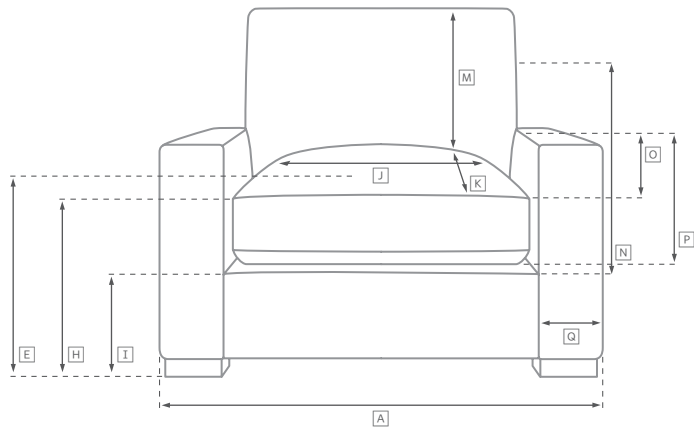

COMO MODULAR COLLECTION

All dimensions are given in inches. See the attached "Dimensions Diagram" sheet for more information on the keys used in this chart.

	A	B	C	D	E	F	G	H	I	J	K	L		M	N				O	P	Q	R	S
	OVERALL WIDTH	OVERALL DEPTH	OVERALL HEIGHT	FRAME HEIGHT	SEAT HEIGHT	ARM HEIGHT	FOOT HEIGHT	SEAT HEIGHT (FLOOR TO CUSHION SEAM)	SEAT HEIGHT (FLOOR TO FRAME)	INSIDE SEAT WIDTH	INSIDE SEAT DEPTH W/ BACK CUSHION	INSIDE SEAT DEPTH W/O BACK CUSHION	INSIDE BACK HEIGHT W/ SEAT & BACK CUSHIONS	INSIDE BACK HEIGHT W/ SEAT CUSHION	INSIDE BACK HEIGHT W/O SEAT OR BACK CUSHION	# OF BACK CUSHIONS	# OF SEAT CUSHIONS	ACCENT PILLOWS	ARM HEIGHT W/ SEAT CUSHION	ARM HEIGHT W/O SEAT CUSHION	ARM WIDTH	SLEEPER DEPTH OVERALL	SLEEPER DEPTH INSIDE
CLASSIC ARMLESS CHAIR	35	41½	28	28	16½	-	1	15	-	35	-	27	-	-	11½	-	-	-	-	-	-	-	-
LUXE ARMLESS CHAIR	38	45½	28	28	16½	-	1	15	-	38	-	30	-	-	11½	-	-	-	-	-	-	-	-
CLASSIC LEFT-ARM CHAIR	42¾	41½	28	28	16½	22	1	15	-	32¾	-	27	-	-	11½	-	-	-	-	5½	10	-	-
LUXE LEFT-ARM CHAIR	46	45½	28	28	16½	22	1	15	-	34½	-	30	-	-	11½	-	-	-	-	5½	11½	-	-
CLASSIC RIGHT-ARM CHAIR	42¾	41½	28	28	16½	22	1	15	-	32¾	-	27	-	-	11½	-	-	-	-	5½	10	-	-
LUXE RIGHT-ARM CHAIR	46	45½	28	28	16½	22	1	15	-	34½	-	30	-	-	11½	-	-	-	-	5½	11½	-	-
CLASSIC CORNER CHAIR	41½	41½	28	28	16½	-	1	15	-	27	-	27	-	-	11½	-	-	-	-	-	-	-	-
LUXE CORNER CHAIR	45½	45½	28	28	16½	-	1	15	-	30	-	30	-	-	11½	-	-	-	-	-	-	-	-
CLASSIC END-OF-SECTIONAL OTTOMAN	41½	35	16½	16½	16½	-	1	15	-	41½	-	-	-	-	-	-	-	-	-	-	-	-	-
LUXE END-OF-SECTIONAL OTTOMAN	45½	41¼	16½	16½	16½	-	1	15	-	45½	-	-	-	-	-	-	-	-	-	-	-	-	-

UPHOLSTERY DIMENSIONS DIAGRAM

See the "Dimensions Sheet" for the measurements that correspond with the letters below.

RH

MODULAR SOFA

MODULAR SOFA CHAISE

Available in left and right-arm configurations.

MODULAR L-SECTIONAL