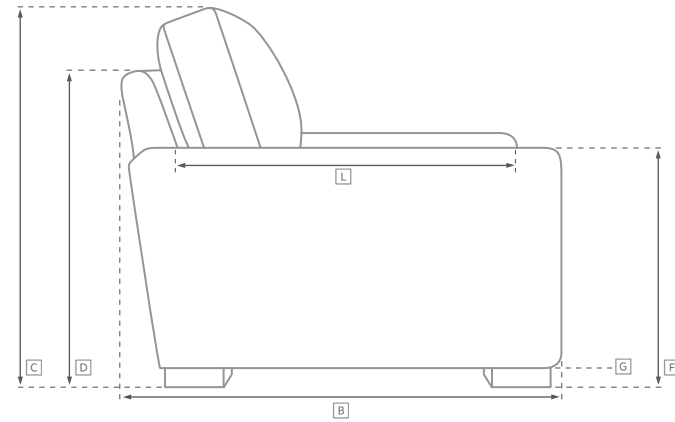

COMO MODULAR COLLECTION

All dimensions are given in inches. See the attached "Dimensions Diagram" sheet for more information on the keys used in this chart.

	A	B	C	D	E	F	G	H	I	J	K	L		M	N				O	P	Q	R	S
	OVERALL WIDTH	OVERALL DEPTH	OVERALL HEIGHT	FRAME HEIGHT	SEAT HEIGHT	ARM HEIGHT	FOOT HEIGHT	SEAT HEIGHT (FLOOR TO CUSHION SEAM)	SEAT HEIGHT (FLOOR TO FRAME)	INSIDE SEAT WIDTH	INSIDE SEAT DEPTH W/ BACK CUSHION	INSIDE SEAT DEPTH W/O BACK CUSHION	INSIDE BACK HEIGHT W/ SEAT & BACK CUSHIONS	INSIDE BACK HEIGHT W/ SEAT CUSHION	INSIDE BACK HEIGHT W/O SEAT OR BACK CUSHION	# OF BACK CUSHIONS	# OF SEAT CUSHIONS	ACCENT PILLOWS	ARM HEIGHT W/ SEAT CUSHION	ARM HEIGHT W/O SEAT CUSHION	ARM WIDTH	SLEEPER DEPTH OVERALL	SLEEPER DEPTH INSIDE
CLASSIC ARMLESS CHAIR	35	41½	28	28	16½	-	1	15	-	35	-	27	-	-	11½	-	-	-	-	-	-	-	-
LUXE ARMLESS CHAIR	38	45½	28	28	16½	-	1	15	-	38	-	30	-	-	11½	-	-	-	-	-	-	-	-
CLASSIC LEFT-ARM CHAIR	42¾	41½	28	28	16½	22	1	15	-	32¾	-	27	-	-	11½	-	-	-	-	5½	10	-	-
LUXE LEFT-ARM CHAIR	46	45½	28	28	16½	22	1	15	-	34½	-	30	-	-	11½	-	-	-	-	5½	11½	-	-
CLASSIC RIGHT-ARM CHAIR	42¾	41½	28	28	16½	22	1	15	-	32¾	-	27	-	-	11½	-	-	-	-	5½	10	-	-
LUXE RIGHT-ARM CHAIR	46	45½	28	28	16½	22	1	15	-	34½	-	30	-	-	11½	-	-	-	-	5½	11½	-	-
CLASSIC CORNER CHAIR	41½	41½	28	28	16½	-	1	15	-	27	-	27	-	-	11½	-	-	-	-	-	-	-	-
LUXE CORNER CHAIR	45½	45½	28	28	16½	-	1	15	-	30	-	30	-	-	11½	-	-	-	-	-	-	-	-
CLASSIC END-OF-SECTIONAL OTTOMAN	41½	35	16½	16½	16½	-	1	15	-	41½	-	-	-	-	-	-	-	-	-	-	-	-	-
LUXE END-OF-SECTIONAL OTTOMAN	45½	41¼	16½	16½	16½	-	1	15	-	45½	-	-	-	-	-	-	-	-	-	-	-	-	-

UPHOLSTERY DIMENSIONS DIAGRAM

See the "Dimensions Sheet" for the measurements that correspond with the letters below.

RH

MODULAR SOFA

MODULAR SOFA CHAISE

Available in left and right-arm configurations.

MODULAR L-SECTIONAL