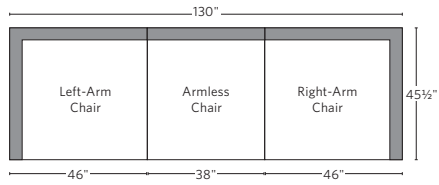

MODULAR SOFA