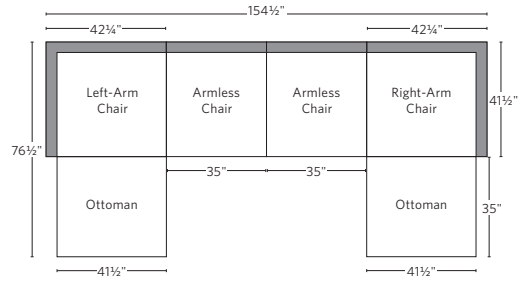

MODULAR U-CHAISE SECTIONAL