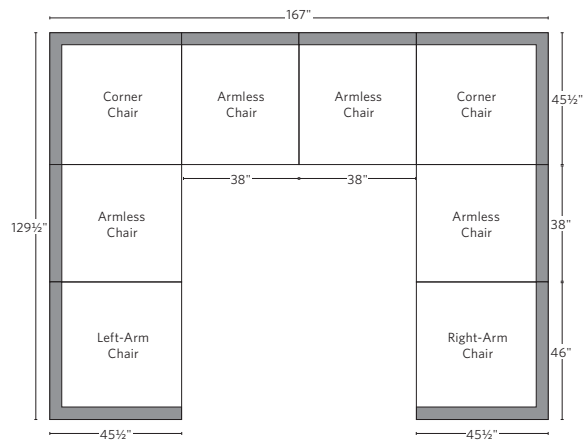

COMO MODULAR COLLECTION

All dimensions are given in inches. See the attached "Dimensions Diagram" sheet for more information on the keys used in this chart.

	A	B	C	D	E	F	G	H	I	J	K	L		M	N				O	P	Q	R	S
	OVERALL WIDTH	OVERALL DEPTH	OVERALL HEIGHT	FRAME HEIGHT	SEAT HEIGHT	ARM HEIGHT	FOOT HEIGHT	SEAT HEIGHT (FLOOR TO CUSHION SEAM)	SEAT HEIGHT (FLOOR TO FRAME)	INSIDE SEAT WIDTH	INSIDE SEAT DEPTH W/ BACK CUSHION	INSIDE SEAT DEPTH W/O BACK CUSHION	INSIDE BACK HEIGHT W/ SEAT & BACK CUSHIONS	INSIDE BACK HEIGHT W/ SEAT CUSHION	INSIDE BACK HEIGHT W/O SEAT OR BACK CUSHION	# OF BACK CUSHIONS	# OF SEAT CUSHIONS	ACCENT PILLOWS	ARM HEIGHT W/ SEAT CUSHION	ARM HEIGHT W/O SEAT CUSHION	ARM WIDTH	SLEEPER DEPTH OVERALL	SLEEPER DEPTH INSIDE
CLASSIC ARMLESS CHAIR	35	41½	28	28	16½	-	1	15	-	35	-	27	-	-	11½	-	-	-	-	-	-	-	-
LUXE ARMLESS CHAIR	38	45½	28	28	16½	-	1	15	-	38	-	30	-	-	11½	-	-	-	-	-	-	-	-
CLASSIC LEFT-ARM CHAIR	42¾	41½	28	28	16½	22	1	15	-	32¾	-	27	-	-	11½	-	-	-	-	5½	10	-	-
LUXE LEFT-ARM CHAIR	46	45½	28	28	16½	22	1	15	-	34½	-	30	-	-	11½	-	-	-	-	5½	11½	-	-
CLASSIC RIGHT-ARM CHAIR	42¾	41½	28	28	16½	22	1	15	-	32¾	-	27	-	-	11½	-	-	-	-	5½	10	-	-
LUXE RIGHT-ARM CHAIR	46	45½	28	28	16½	22	1	15	-	34½	-	30	-	-	11½	-	-	-	-	5½	11½	-	-
CLASSIC CORNER CHAIR	41½	41½	28	28	16½	-	1	15	-	27	-	27	-	-	11½	-	-	-	-	-	-	-	-
LUXE CORNER CHAIR	45½	45½	28	28	16½	-	1	15	-	30	-	30	-	-	11½	-	-	-	-	-	-	-	-
CLASSIC END-OF-SECTIONAL OTTOMAN	41½	35	16½	16½	16½	-	1	15	-	41½	-	-	-	-	-	-	-	-	-	-	-	-	-
LUXE END-OF-SECTIONAL OTTOMAN	45½	41¼	16½	16½	16½	-	1	15	-	45½	-	-	-	-	-	-	-	-	-	-	-	-	-

Available in left and right-arm configurations.

MODULAR L-SECTIONAL

Available in left and right-arm configurations.

MODULAR U-CHAISE SECTIONAL

MODULAR U-SOFA SECTIONAL

MODULAR U-SOFA CHAISE SECTIONAL

Available in left and right-arm configurations.