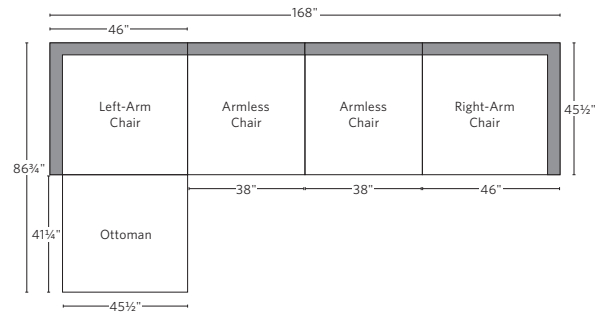

MODULAR SOFA CHAISE

Available in left and right-arm configurations.