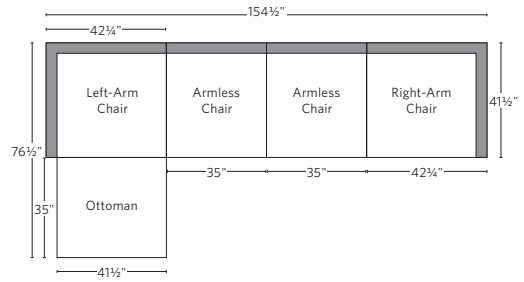

COMO MODULAR COLLECTION

All dimensions are given in inches. See the attached "Dimensions Diagram" sheet for more information on the keys used in this chart.

	A	B	C	D	E	F	G	H	I	J	K	L		M	N				O	P	Q	R	S
	OVERALL WIDTH	OVERALL DEPTH	OVERALL HEIGHT	FRAME HEIGHT	SEAT HEIGHT	ARM HEIGHT	FOOT HEIGHT	SEAT HEIGHT (FLOOR TO CUSHION SEAM)	SEAT HEIGHT (FLOOR TO FRAME)	INSIDE SEAT WIDTH	INSIDE SEAT DEPTH W/ BACK CUSHION	INSIDE SEAT DEPTH W/O BACK CUSHION	INSIDE BACK HEIGHT W/ SEAT & BACK CUSHIONS	INSIDE BACK HEIGHT W/ SEAT CUSHION	INSIDE BACK HEIGHT W/O SEAT OR BACK CUSHION	# OF BACK CUSHIONS	# OF SEAT CUSHIONS	ACCENT PILLOWS	ARM HEIGHT W/ SEAT CUSHION	ARM HEIGHT W/O SEAT CUSHION	ARM WIDTH	SLEEPER DEPTH OVERALL	SLEEPER DEPTH INSIDE
CLASSIC ARMLESS CHAIR	35	41½	28	28	16½	-	1	15	-	35	-	27	-	-	11½	-	-	-	-	-	-	-	-
LUXE ARMLESS CHAIR	38	45½	28	28	16½	-	1	15	-	38	-	30	-	-	11½	-	-	-	-	-	-	-	-
CLASSIC LEFT-ARM CHAIR	42¾	41½	28	28	16½	22	1	15	-	32¾	-	27	-	-	11½	-	-	-	-	5½	10	-	-
LUXE LEFT-ARM CHAIR	46	45½	28	28	16½	22	1	15	-	34½	-	30	-	-	11½	-	-	-	-	5½	11½	-	-
CLASSIC RIGHT-ARM CHAIR	42¾	41½	28	28	16½	22	1	15	-	32¾	-	27	-	-	11½	-	-	-	-	5½	10	-	-
LUXE RIGHT-ARM CHAIR	46	45½	28	28	16½	22	1	15	-	34½	-	30	-	-	11½	-	-	-	-	5½	11½	-	-
CLASSIC CORNER CHAIR	41½	41½	28	28	16½	-	1	15	-	27	-	27	-	-	11½	-	-	-	-	-	-	-	-
LUXE CORNER CHAIR	45½	45½	28	28	16½	-	1	15	-	30	-	30	-	-	11½	-	-	-	-	-	-	-	-
CLASSIC END-OF-SECTIONAL OTTOMAN	41½	35	16½	16½	16½	-	1	15	-	41½	-	-	-	-	-	-	-	-	-	-	-	-	-
LUXE END-OF-SECTIONAL OTTOMAN	45½	41¼	16½	16½	16½	-	1	15	-	45½	-	-	-	-	-	-	-	-	-	-	-	-	-

UPHOLSTERY DIMENSIONS DIAGRAM

See the "Dimensions Sheet" for the measurements that correspond with the letters below.

RH

MODULAR SOFA

MODULAR SOFA CHAISE

Available in left and right-arm configurations.

MODULAR L-SECTIONAL