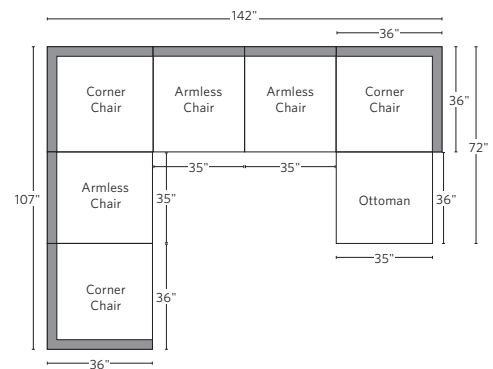

CLOUD MODULAR COLLECTION

All dimensions are given in inches. See the attached "Dimensions Diagram" sheet for more information on the keys used in this chart.

	A	B	C	D	E	F	G	H	I	J	K	L		M	N				O	P	Q	R	S
	OVERALL WIDTH	OVERALL DEPTH	OVERALL HEIGHT	FRAME HEIGHT	SEAT HEIGHT	ARM HEIGHT	FOOT HEIGHT	SEAT HEIGHT (FLOOR TO CUSHION SEAM)	SEAT HEIGHT (FLOOR TO FRAME)	INSIDE SEAT WIDTH	INSIDE SEAT DEPTH W/ BACK CUSHION	INSIDE SEAT DEPTH W/O BACK CUSHION	INSIDE BACK HEIGHT W/ SEAT & BACK CUSHIONS	INSIDE BACK HEIGHT W/ SEAT CUSHION	INSIDE BACK HEIGHT W/O SEAT OR BACK CUSHION	# OF BACK CUSHIONS	# OF SEAT CUSHIONS	ACCENT PILLOWS	ARM HEIGHT W/ SEAT CUSHION	ARM HEIGHT W/O SEAT CUSHION	ARM WIDTH	SLEEPER DEPTH OVERALL	SLEEPER DEPTH INSIDE
PETTE ARMLESS CHAIR	35	36	31½	23¾	18½	-	1	16½	11¼	35	20	29	13	5¼	12	1	1	0	-	-	-	-	-
CLASSIC ARMLESS CHAIR	39	40	31½	23¾	18½	-	1	16½	11¼	39	22½	32	13	5¼	12	1	1	0	-	-	-	-	-
LUXE ARMLESS CHAIR	43¾	45	31½	23¾	18½	-	1	16½	11¼	43¾	25	36	13	5¼	12	1	1	0	-	-	-	-	-
PETTE CORNER CHAIR	36	36	31½	23¾	18½	23¾	1	16½	11¼	20	20	29	13	5¼	12	3	1	0	5¼	12	7	-	-
CLASSIC CORNER CHAIR	40	40	31½	23¾	18½	23¾	1	16½	11¼	22½	22½	32	13	5¼	12	3	1	0	5¼	12	8	-	-
LUXE CORNER CHAIR	45	45	31½	23¾	18½	23¾	1	16½	11¼	25	25	36	13	5¼	12	3	1	0	5¼	12	9	-	-
PETTE END-OF-SECTIONAL OTTOMAN	35	36	18½	18½	18½	-	1	16½	11¼	35	-	-	-	-	-	-	1	0	-	-	-	-	-
CLASSIC END-OF-SECTIONAL OTTOMAN	39	40	18½	18½	18½	-	1	16½	11¼	39	-	-	-	-	-	-	1	0	-	-	-	-	-
LUXE END-OF-SECTIONAL OTTOMAN	43¾	45	18½	18½	18½	-	1	16½	11¼	43¾	-	-	-	-	-	-	1	0	-	-	-	-	-

UPHOLSTERY DIMENSIONS DIAGRAM

See the "Dimensions Sheet" for the measurements that correspond with the letters below.

RH

MODULAR SOFA

MODULAR SOFA CHAISE

Available in left and right-arm configurations.

MODULAR L-SECTIONAL

Available in left and right-arm configurations.

MODULAR U-CHAISE SECTIONAL

MODULAR U-SOFA SECTIONAL

MODULAR U-SOFA CHAISE SECTIONAL

Available in left and right-arm configurations.

MODULAR SOFA

MODULAR SOFA CHAISE