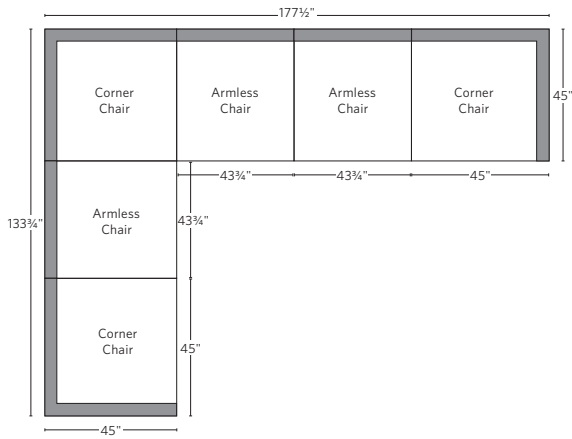

CLOUD MODULAR COLLECTION

All dimensions are given in inches. See the attached "Dimensions Diagram" sheet for more information on the keys used in this chart.

	A	B	C	D	E	F	G	H	I	J	K	L		M	N				O	P	Q	R	S
	OVERALL WIDTH	OVERALL DEPTH	OVERALL HEIGHT	FRAME HEIGHT	SEAT HEIGHT	ARM HEIGHT	FOOT HEIGHT	SEAT HEIGHT (FLOOR TO CUSHION SEAM)	SEAT HEIGHT (FLOOR TO FRAME)	INSIDE SEAT WIDTH	INSIDE SEAT DEPTH W/ BACK CUSHION	INSIDE SEAT DEPTH W/O BACK CUSHION	INSIDE BACK HEIGHT W/ SEAT & BACK CUSHIONS	INSIDE BACK HEIGHT W/ SEAT CUSHION	INSIDE BACK HEIGHT W/O SEAT OR BACK CUSHION	# OF BACK CUSHIONS	# OF SEAT CUSHIONS	ACCENT PILLOWS	ARM HEIGHT W/ SEAT CUSHION	ARM HEIGHT W/O SEAT CUSHION	ARM WIDTH	SLEEPER DEPTH OVERALL	SLEEPER DEPTH INSIDE
PETTE ARMLESS CHAIR	35	36	31½	23¾	18½	-	1	16½	11¼	35	20	29	13	5¼	12	1	1	0	-	-	-	-	-
CLASSIC ARMLESS CHAIR	39	40	31½	23¾	18½	-	1	16½	11¼	39	22½	32	13	5¼	12	1	1	0	-	-	-	-	-
LUXE ARMLESS CHAIR	43¾	45	31½	23¾	18½	-	1	16½	11¼	43¾	25	36	13	5¼	12	1	1	0	-	-	-	-	-
PETTE CORNER CHAIR	36	36	31½	23¾	18½	23¾	1	16½	11¼	20	20	29	13	5¼	12	3	1	0	5¼	12	7	-	-
CLASSIC CORNER CHAIR	40	40	31½	23¾	18½	23¾	1	16½	11¼	22½	22½	32	13	5¼	12	3	1	0	5¼	12	8	-	-
LUXE CORNER CHAIR	45	45	31½	23¾	18½	23¾	1	16½	11¼	25	25	36	13	5¼	12	3	1	0	5¼	12	9	-	-
PETTE END-OF-SECTIONAL OTTOMAN	35	36	18½	18½	18½	-	1	16½	11¼	35	-	-	-	-	-	-	1	0	-	-	-	-	-
CLASSIC END-OF-SECTIONAL OTTOMAN	39	40	18½	18½	18½	-	1	16½	11¼	39	-	-	-	-	-	-	1	0	-	-	-	-	-
LUXE END-OF-SECTIONAL OTTOMAN	43¾	45	18½	18½	18½	-	1	16½	11¼	43¾	-	-	-	-	-	-	1	0	-	-	-	-	-

MODULAR SOFA

MODULAR SOFA CHAISE

Available in left and right-arm configurations.

MODULAR L-SECTIONAL

Available in left and right-arm configurations.

MODULAR U-CHAISE SECTIONAL

MODULAR U-SOFA SECTIONAL

MODULAR U-SOFA CHAISE SECTIONAL