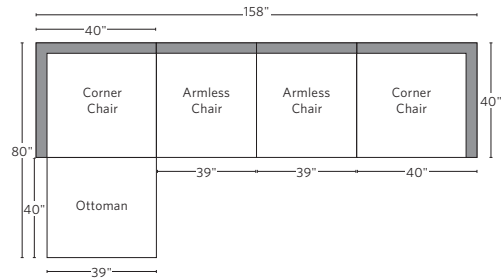

MODULAR SOFA CHAISE

Available in left and right-arm configurations.