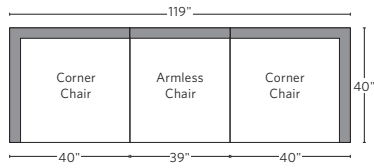

CLOUD MODULAR COLLECTION

All dimensions are given in inches. See the attached "Dimensions Diagram" sheet for more information on the keys used in this chart.

	A	B	C	D	E	F	G	H	I	J	K	L		M	N				O	P	Q	R	S
	OVERALL WIDTH	OVERALL DEPTH	OVERALL HEIGHT	FRAME HEIGHT	SEAT HEIGHT	ARM HEIGHT	FOOT HEIGHT	SEAT HEIGHT (FLOOR TO CUSHION SEAM)	SEAT HEIGHT (FLOOR TO FRAME)	INSIDE SEAT WIDTH	INSIDE SEAT DEPTH W/ BACK CUSHION	INSIDE SEAT DEPTH W/O BACK CUSHION	INSIDE BACK HEIGHT W/ SEAT & BACK CUSHIONS	INSIDE BACK HEIGHT W/ SEAT CUSHION	INSIDE BACK HEIGHT W/O SEAT OR BACK CUSHION	# OF BACK CUSHIONS	# OF SEAT CUSHIONS	ACCENT PILLOWS	ARM HEIGHT W/ SEAT CUSHION	ARM HEIGHT W/O SEAT CUSHION	ARM WIDTH	SLEEPER DEPTH OVERALL	SLEEPER DEPTH INSIDE
PETTE ARMLESS CHAIR	35	36	31½	23¾	18½	-	1	16½	11¼	35	20	29	13	5¼	12	1	1	0	-	-	-	-	-
CLASSIC ARMLESS CHAIR	39	40	31½	23¾	18½	-	1	16½	11¼	39	22½	32	13	5¼	12	1	1	0	-	-	-	-	-
LUXE ARMLESS CHAIR	43¾	45	31½	23¾	18½	-	1	16½	11¼	43¾	25	36	13	5¼	12	1	1	0	-	-	-	-	-
PETTE CORNER CHAIR	36	36	31½	23¾	18½	23¾	1	16½	11¼	20	20	29	13	5¼	12	3	1	0	5¼	12	7	-	-
CLASSIC CORNER CHAIR	40	40	31½	23¾	18½	23¾	1	16½	11¼	22½	22½	32	13	5¼	12	3	1	0	5¼	12	8	-	-
LUXE CORNER CHAIR	45	45	31½	23¾	18½	23¾	1	16½	11¼	25	25	36	13	5¼	12	3	1	0	5¼	12	9	-	-
PETTE END-OF-SECTIONAL OTTOMAN	35	36	18½	18½	18½	-	1	16½	11¼	35	-	-	-	-	-	-	1	0	-	-	-	-	-
CLASSIC END-OF-SECTIONAL OTTOMAN	39	40	18½	18½	18½	-	1	16½	11¼	39	-	-	-	-	-	-	1	0	-	-	-	-	-
LUXE END-OF-SECTIONAL OTTOMAN	43¾	45	18½	18½	18½	-	1	16½	11¼	43¾	-	-	-	-	-	-	1	0	-	-	-	-	-

UPHOLSTERY DIMENSIONS DIAGRAM

See the "Dimensions Sheet" for the measurements that correspond with the letters below.

RH

MODULAR SOFA

MODULAR SOFA CHAISE

Available in left and right-arm configurations.

MODULAR L-SECTIONAL

Available in left and right-arm configurations.

MODULAR U-CHAISE SECTIONAL

MODULAR U-SOFA SECTIONAL

MODULAR U-SOFA CHAISE SECTIONAL

Available in left and right-arm configurations.

MODULAR SOFA

MODULAR SOFA CHAISE