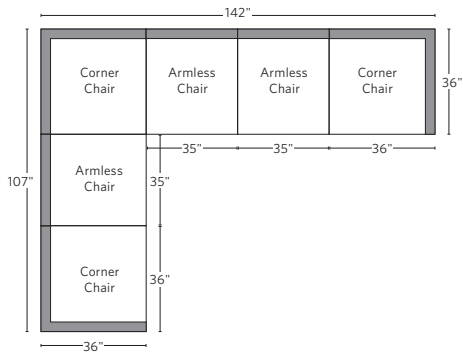

MODULAR L-SECTIONAL

Available in left and right-arm configurations.