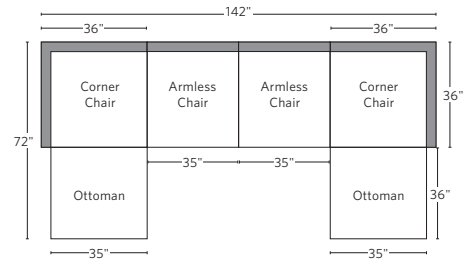

MODULAR U-CHAISE SECTIONAL