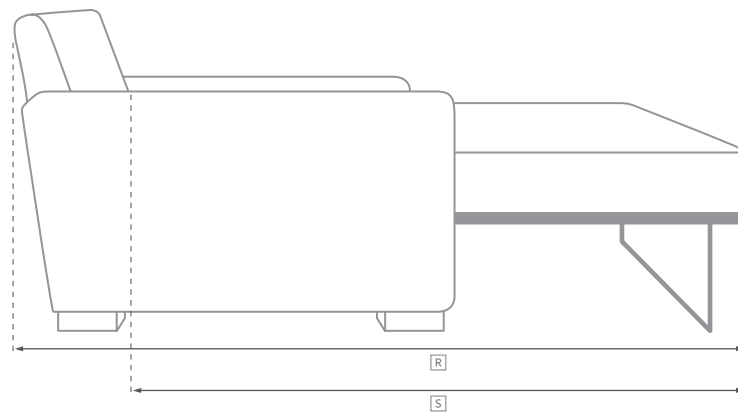

CLOUD MODULAR COLLECTION

All dimensions are given in inches. See the attached "Dimensions Diagram" sheet for more information on the keys used in this chart.

	A	B	C	D	E	F	G	H	I	J	K	L		M	N				O	P	Q	R	S
	OVERALL WIDTH	OVERALL DEPTH	OVERALL HEIGHT	FRAME HEIGHT	SEAT HEIGHT	ARM HEIGHT	FOOT HEIGHT	SEAT HEIGHT (FLOOR TO CUSHION SEAM)	SEAT HEIGHT (FLOOR TO FRAME)	INSIDE SEAT WIDTH	INSIDE SEAT DEPTH W/ BACK CUSHION	INSIDE SEAT DEPTH W/O BACK CUSHION	INSIDE BACK HEIGHT W/ SEAT & BACK CUSHIONS	INSIDE BACK HEIGHT W/ SEAT CUSHION	INSIDE BACK HEIGHT W/O SEAT OR BACK CUSHION	# OF BACK CUSHIONS	# OF SEAT CUSHIONS	ACCENT PILLOWS	ARM HEIGHT W/ SEAT CUSHION	ARM HEIGHT W/O SEAT CUSHION	ARM WIDTH	SLEEPER DEPTH OVERALL	SLEEPER DEPTH INSIDE
PETTE ARMLESS CHAIR	35	36	31½	23¾	18½	-	1	16½	11¼	35	20	29	13	5¼	12	1	1	0	-	-	-	-	-
CLASSIC ARMLESS CHAIR	39	40	31½	23¾	18½	-	1	16½	11¼	39	22½	32	13	5¼	12	1	1	0	-	-	-	-	-
LUXE ARMLESS CHAIR	43¾	45	31½	23¾	18½	-	1	16½	11¼	43¾	25	36	13	5¼	12	1	1	0	-	-	-	-	-
PETTE CORNER CHAIR	36	36	31½	23¾	18½	23¾	1	16½	11¼	20	20	29	13	5¼	12	3	1	0	5¼	12	7	-	-
CLASSIC CORNER CHAIR	40	40	31½	23¾	18½	23¾	1	16½	11¼	22½	22½	32	13	5¼	12	3	1	0	5¼	12	8	-	-
LUXE CORNER CHAIR	45	45	31½	23¾	18½	23¾	1	16½	11¼	25	25	36	13	5¼	12	3	1	0	5¼	12	9	-	-
PETTE END-OF-SECTIONAL OTTOMAN	35	36	18½	18½	18½	-	1	16½	11¼	35	-	-	-	-	-	-	1	0	-	-	-	-	-
CLASSIC END-OF-SECTIONAL OTTOMAN	39	40	18½	18½	18½	-	1	16½	11¼	39	-	-	-	-	-	-	1	0	-	-	-	-	-
LUXE END-OF-SECTIONAL OTTOMAN	43¾	45	18½	18½	18½	-	1	16½	11¼	43¾	-	-	-	-	-	-	1	0	-	-	-	-	-

UPHOLSTERY DIMENSIONS DIAGRAM

See the "Dimensions Sheet" for the measurements that correspond with the letters below.

RH

MODULAR SOFA

MODULAR SOFA CHAISE

Available in left and right-arm configurations.

MODULAR L-SECTIONAL