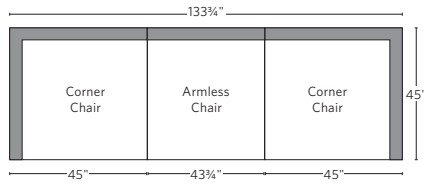

MODULAR SOFA