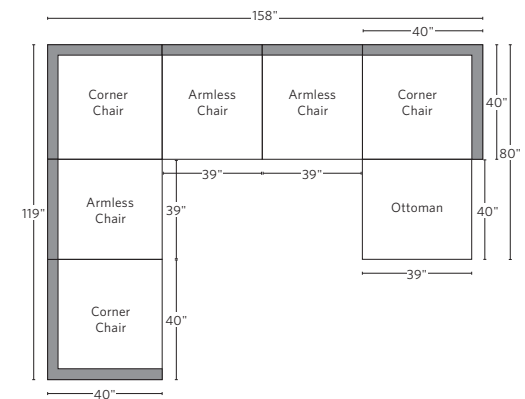

CLOUD MODULAR COLLECTION

All dimensions are given in inches. See the attached "Dimensions Diagram" sheet for more information on the keys used in this chart.

	A	B	C	D	E	F	G	H	I	J	K	L		M	N				O	P	Q	R	S
	OVERALL WIDTH	OVERALL DEPTH	OVERALL HEIGHT	FRAME HEIGHT	SEAT HEIGHT	ARM HEIGHT	FOOT HEIGHT	SEAT HEIGHT (FLOOR TO CUSHION SEAM)	SEAT HEIGHT (FLOOR TO FRAME)	INSIDE SEAT WIDTH	INSIDE SEAT DEPTH W/ BACK CUSHION	INSIDE SEAT DEPTH W/O BACK CUSHION	INSIDE BACK HEIGHT W/ SEAT & BACK CUSHIONS	INSIDE BACK HEIGHT W/ SEAT CUSHION	INSIDE BACK HEIGHT W/O SEAT OR BACK CUSHION	# OF BACK CUSHIONS	# OF SEAT CUSHIONS	ACCENT PILLOWS	ARM HEIGHT W/ SEAT CUSHION	ARM HEIGHT W/O SEAT CUSHION	ARM WIDTH	SLEEPER DEPTH OVERALL	SLEEPER DEPTH INSIDE
PETTE ARMLESS CHAIR	35	36	31½	23¾	18½	-	1	16½	11¼	35	20	29	13	5¼	12	1	1	0	-	-	-	-	-
CLASSIC ARMLESS CHAIR	39	40	31½	23¾	18½	-	1	16½	11¼	39	22½	32	13	5¼	12	1	1	0	-	-	-	-	-
LUXE ARMLESS CHAIR	43¾	45	31½	23¾	18½	-	1	16½	11¼	43¾	25	36	13	5¼	12	1	1	0	-	-	-	-	-
PETTE CORNER CHAIR	36	36	31½	23¾	18½	23¾	1	16½	11¼	20	20	29	13	5¼	12	3	1	0	5¼	12	7	-	-
CLASSIC CORNER CHAIR	40	40	31½	23¾	18½	23¾	1	16½	11¼	22½	22½	32	13	5¼	12	3	1	0	5¼	12	8	-	-
LUXE CORNER CHAIR	45	45	31½	23¾	18½	23¾	1	16½	11¼	25	25	36	13	5¼	12	3	1	0	5¼	12	9	-	-
PETTE END-OF-SECTIONAL OTTOMAN	35	36	18½	18½	18½	-	1	16½	11¼	35	-	-	-	-	-	-	1	0	-	-	-	-	-
CLASSIC END-OF-SECTIONAL OTTOMAN	39	40	18½	18½	18½	-	1	16½	11¼	39	-	-	-	-	-	-	1	0	-	-	-	-	-
LUXE END-OF-SECTIONAL OTTOMAN	43¾	45	18½	18½	18½	-	1	16½	11¼	43¾	-	-	-	-	-	-	1	0	-	-	-	-	-

Available in left and right-arm configurations.

MODULAR L-SECTIONAL

Available in left and right-arm configurations.

MODULAR U-CHAISE SECTIONAL

MODULAR U-SOFA SECTIONAL

MODULAR U-SOFA CHAISE SECTIONAL

Available in left and right-arm configurations.