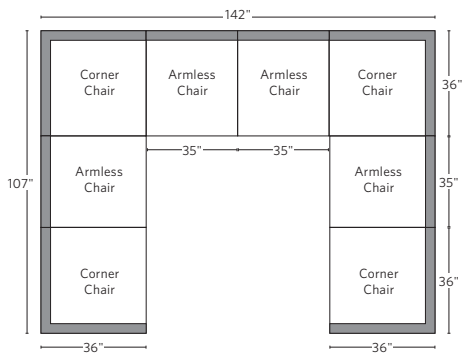

MODULAR U-SOFA SECTIONAL