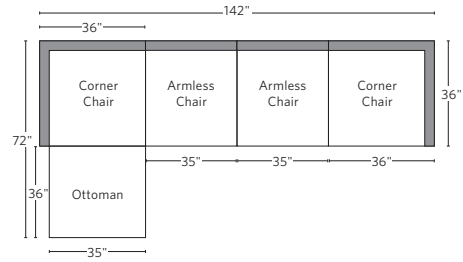

CLOUD MODULAR COLLECTION

All dimensions are given in inches. See the attached "Dimensions Diagram" sheet for more information on the keys used in this chart.

	A	B	C	D	E	F	G	H	I	J	K	L		M	N				O	P	Q	R	S
	OVERALL WIDTH	OVERALL DEPTH	OVERALL HEIGHT	FRAME HEIGHT	SEAT HEIGHT	ARM HEIGHT	FOOT HEIGHT	SEAT HEIGHT (FLOOR TO CUSHION SEAM)	SEAT HEIGHT (FLOOR TO FRAME)	INSIDE SEAT WIDTH	INSIDE SEAT DEPTH W/ BACK CUSHION	INSIDE SEAT DEPTH W/O BACK CUSHION	INSIDE BACK HEIGHT W/ SEAT & BACK CUSHIONS	INSIDE BACK HEIGHT W/ SEAT CUSHION	INSIDE BACK HEIGHT W/O SEAT OR BACK CUSHION	# OF BACK CUSHIONS	# OF SEAT CUSHIONS	ACCENT PILLOWS	ARM HEIGHT W/ SEAT CUSHION	ARM HEIGHT W/O SEAT CUSHION	ARM WIDTH	SLEEPER DEPTH OVERALL	SLEEPER DEPTH INSIDE
PETTE ARMLESS CHAIR	35	36	31½	23¾	18½	-	1	16½	11¼	35	20	29	13	5¼	12	1	1	0	-	-	-	-	-
CLASSIC ARMLESS CHAIR	39	40	31½	23¾	18½	-	1	16½	11¼	39	22½	32	13	5¼	12	1	1	0	-	-	-	-	-
LUXE ARMLESS CHAIR	43¾	45	31½	23¾	18½	-	1	16½	11¼	43¾	25	36	13	5¼	12	1	1	0	-	-	-	-	-
PETTE CORNER CHAIR	36	36	31½	23¾	18½	23¾	1	16½	11¼	20	20	29	13	5¼	12	3	1	0	5¼	12	7	-	-
CLASSIC CORNER CHAIR	40	40	31½	23¾	18½	23¾	1	16½	11¼	22½	22½	32	13	5¼	12	3	1	0	5¼	12	8	-	-
LUXE CORNER CHAIR	45	45	31½	23¾	18½	23¾	1	16½	11¼	25	25	36	13	5¼	12	3	1	0	5¼	12	9	-	-
PETTE END-OF-SECTIONAL OTTOMAN	35	36	18½	18½	18½	-	1	16½	11¼	35	-	-	-	-	-	-	1	0	-	-	-	-	-
CLASSIC END-OF-SECTIONAL OTTOMAN	39	40	18½	18½	18½	-	1	16½	11¼	39	-	-	-	-	-	-	1	0	-	-	-	-	-
LUXE END-OF-SECTIONAL OTTOMAN	43¾	45	18½	18½	18½	-	1	16½	11¼	43¾	-	-	-	-	-	-	1	0	-	-	-	-	-

UPHOLSTERY DIMENSIONS DIAGRAM

See the "Dimensions Sheet" for the measurements that correspond with the letters below.

RH

MODULAR SOFA

MODULAR SOFA CHAISE

Available in left and right-arm configurations.

MODULAR L-SECTIONAL