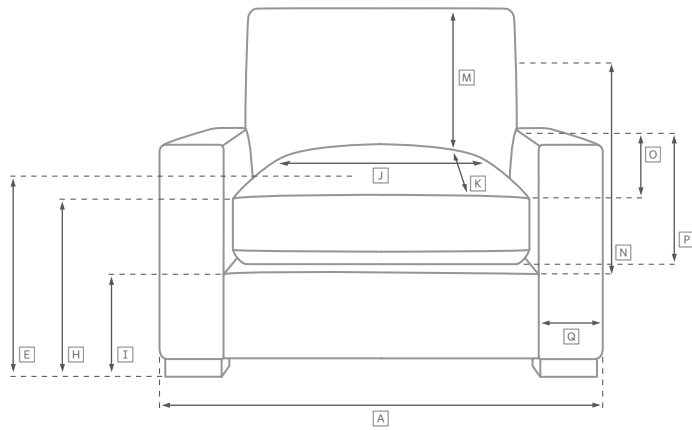

CLOUD MODULAR COLLECTION

All dimensions are given in inches. See the attached "Dimensions Diagram" sheet for more information on the keys used in this chart.

	A	B	C	D	E	F	G	H	I	J	K	L		M	N				O	P	Q	R	S
	OVERALL WIDTH	OVERALL DEPTH	OVERALL HEIGHT	FRAME HEIGHT	SEAT HEIGHT	ARM HEIGHT	FOOT HEIGHT	SEAT HEIGHT (FLOOR TO CUSHION SEAM)	SEAT HEIGHT (FLOOR TO FRAME)	INSIDE SEAT WIDTH	INSIDE SEAT DEPTH W/ BACK CUSHION	INSIDE SEAT DEPTH W/O BACK CUSHION	INSIDE BACK HEIGHT W/ SEAT & BACK CUSHIONS	INSIDE BACK HEIGHT W/ SEAT CUSHION	INSIDE BACK HEIGHT W/O SEAT OR BACK CUSHION	# OF BACK CUSHIONS	# OF SEAT CUSHIONS	ACCENT PILLOWS	ARM HEIGHT W/ SEAT CUSHION	ARM HEIGHT W/O SEAT CUSHION	ARM WIDTH	SLEEPER DEPTH OVERALL	SLEEPER DEPTH INSIDE
PETTE ARMLESS CHAIR	35	36	31½	23¾	18½	-	1	16½	11¼	35	20	29	13	5¼	12	1	1	0	-	-	-	-	-
CLASSIC ARMLESS CHAIR	39	40	31½	23¾	18½	-	1	16½	11¼	39	22½	32	13	5¼	12	1	1	0	-	-	-	-	-
LUXE ARMLESS CHAIR	43¾	45	31½	23¾	18½	-	1	16½	11¼	43¾	25	36	13	5¼	12	1	1	0	-	-	-	-	-
PETTE CORNER CHAIR	36	36	31½	23¾	18½	23¾	1	16½	11¼	20	20	29	13	5¼	12	3	1	0	5¼	12	7	-	-
CLASSIC CORNER CHAIR	40	40	31½	23¾	18½	23¾	1	16½	11¼	22½	22½	32	13	5¼	12	3	1	0	5¼	12	8	-	-
LUXE CORNER CHAIR	45	45	31½	23¾	18½	23¾	1	16½	11¼	25	25	36	13	5¼	12	3	1	0	5¼	12	9	-	-
PETTE END-OF-SECTIONAL OTTOMAN	35	36	18½	18½	18½	-	1	16½	11¼	35	-	-	-	-	-	-	1	0	-	-	-	-	-
CLASSIC END-OF-SECTIONAL OTTOMAN	39	40	18½	18½	18½	-	1	16½	11¼	39	-	-	-	-	-	-	1	0	-	-	-	-	-
LUXE END-OF-SECTIONAL OTTOMAN	43¾	45	18½	18½	18½	-	1	16½	11¼	43¾	-	-	-	-	-	-	1	0	-	-	-	-	-

UPHOLSTERY DIMENSIONS DIAGRAM

See the "Dimensions Sheet" for the measurements that correspond with the letters below.

RH

MODULAR SOFA

MODULAR SOFA CHAISE

Available in left and right-arm configurations.

MODULAR L-SECTIONAL