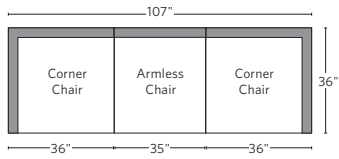

CLOUD MODULAR COLLECTION

All dimensions are given in inches. See the attached "Dimensions Diagram" sheet for more information on the keys used in this chart.

	A	B	C	D	E	F	G	H	I	J	K	L		M	N				O	P	Q	R	S
	OVERALL WIDTH	OVERALL DEPTH	OVERALL HEIGHT	FRAME HEIGHT	SEAT HEIGHT	ARM HEIGHT	FOOT HEIGHT	SEAT HEIGHT (FLOOR TO CUSHION SEAM)	SEAT HEIGHT (FLOOR TO FRAME)	INSIDE SEAT WIDTH	INSIDE SEAT DEPTH W/ BACK CUSHION	INSIDE SEAT DEPTH W/O BACK CUSHION	INSIDE BACK HEIGHT W/ SEAT & BACK CUSHIONS	INSIDE BACK HEIGHT W/ SEAT CUSHION	INSIDE BACK HEIGHT W/O SEAT OR BACK CUSHION	# OF BACK CUSHIONS	# OF SEAT CUSHIONS	ACCENT PILLOWS	ARM HEIGHT W/ SEAT CUSHION	ARM HEIGHT W/O SEAT CUSHION	ARM WIDTH	SLEEPER DEPTH OVERALL	SLEEPER DEPTH INSIDE
PETTE ARMLESS CHAIR	35	36	31½	23¾	18½	-	1	16½	11¼	35	20	29	13	5¼	12	1	1	0	-	-	-	-	-
CLASSIC ARMLESS CHAIR	39	40	31½	23¾	18½	-	1	16½	11¼	39	22½	32	13	5¼	12	1	1	0	-	-	-	-	-
LUXE ARMLESS CHAIR	43¾	45	31½	23¾	18½	-	1	16½	11¼	43¾	25	36	13	5¼	12	1	1	0	-	-	-	-	-
PETTE CORNER CHAIR	36	36	31½	23¾	18½	23¾	1	16½	11¼	20	20	29	13	5¼	12	3	1	0	5¼	12	7	-	-
CLASSIC CORNER CHAIR	40	40	31½	23¾	18½	23¾	1	16½	11¼	22½	22½	32	13	5¼	12	3	1	0	5¼	12	8	-	-
LUXE CORNER CHAIR	45	45	31½	23¾	18½	23¾	1	16½	11¼	25	25	36	13	5¼	12	3	1	0	5¼	12	9	-	-
PETTE END-OF-SECTIONAL OTTOMAN	35	36	18½	18½	18½	-	1	16½	11¼	35	-	-	-	-	-	-	1	0	-	-	-	-	-
CLASSIC END-OF-SECTIONAL OTTOMAN	39	40	18½	18½	18½	-	1	16½	11¼	39	-	-	-	-	-	-	1	0	-	-	-	-	-
LUXE END-OF-SECTIONAL OTTOMAN	43¾	45	18½	18½	18½	-	1	16½	11¼	43¾	-	-	-	-	-	-	1	0	-	-	-	-	-

UPHOLSTERY DIMENSIONS DIAGRAM

See the "Dimensions Sheet" for the measurements that correspond with the letters below.

RH

MODULAR SOFA

MODULAR SOFA CHAISE

Available in left and right-arm configurations.

MODULAR L-SECTIONAL