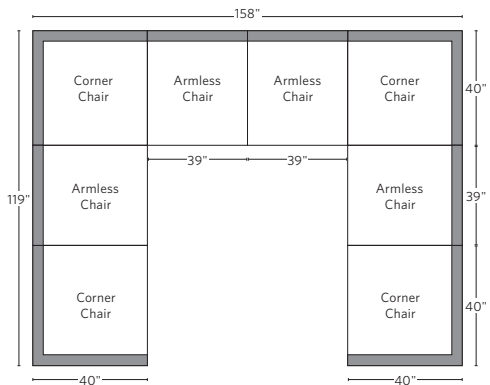

CLOUD MODULAR COLLECTION

All dimensions are given in inches. See the attached "Dimensions Diagram" sheet for more information on the keys used in this chart.

	A	B	C	D	E	F	G	H	I	J	K	L		M	N				O	P	Q	R	S
	OVERALL WIDTH	OVERALL DEPTH	OVERALL HEIGHT	FRAME HEIGHT	SEAT HEIGHT	ARM HEIGHT	FOOT HEIGHT	SEAT HEIGHT (FLOOR TO CUSHION SEAM)	SEAT HEIGHT (FLOOR TO FRAME)	INSIDE SEAT WIDTH	INSIDE SEAT DEPTH W/ BACK CUSHION	INSIDE SEAT DEPTH W/O BACK CUSHION	INSIDE BACK HEIGHT W/ SEAT & BACK CUSHIONS	INSIDE BACK HEIGHT W/ SEAT CUSHION	INSIDE BACK HEIGHT W/O SEAT OR BACK CUSHION	# OF BACK CUSHIONS	# OF SEAT CUSHIONS	ACCENT PILLOWS	ARM HEIGHT W/ SEAT CUSHION	ARM HEIGHT W/O SEAT CUSHION	ARM WIDTH	SLEEPER DEPTH OVERALL	SLEEPER DEPTH INSIDE
PETTE ARMLESS CHAIR	35	36	31½	23¾	18½	-	1	16½	11¼	35	20	29	13	5¼	12	1	1	0	-	-	-	-	-
CLASSIC ARMLESS CHAIR	39	40	31½	23¾	18½	-	1	16½	11¼	39	22½	32	13	5¼	12	1	1	0	-	-	-	-	-
LUXE ARMLESS CHAIR	43¾	45	31½	23¾	18½	-	1	16½	11¼	43¾	25	36	13	5¼	12	1	1	0	-	-	-	-	-
PETTE CORNER CHAIR	36	36	31½	23¾	18½	23¾	1	16½	11¼	20	20	29	13	5¼	12	3	1	0	5¼	12	7	-	-
CLASSIC CORNER CHAIR	40	40	31½	23¾	18½	23¾	1	16½	11¼	22½	22½	32	13	5¼	12	3	1	0	5¼	12	8	-	-
LUXE CORNER CHAIR	45	45	31½	23¾	18½	23¾	1	16½	11¼	25	25	36	13	5¼	12	3	1	0	5¼	12	9	-	-
PETTE END-OF-SECTIONAL OTTOMAN	35	36	18½	18½	18½	-	1	16½	11¼	35	-	-	-	-	-	-	1	0	-	-	-	-	-
CLASSIC END-OF-SECTIONAL OTTOMAN	39	40	18½	18½	18½	-	1	16½	11¼	39	-	-	-	-	-	-	1	0	-	-	-	-	-
LUXE END-OF-SECTIONAL OTTOMAN	43¾	45	18½	18½	18½	-	1	16½	11¼	43¾	-	-	-	-	-	-	1	0	-	-	-	-	-

Available in left and right-arm configurations.

MODULAR L-SECTIONAL

Available in left and right-arm configurations.

MODULAR U-CHAISE SECTIONAL

MODULAR U-SOFA SECTIONAL

MODULAR U-SOFA CHAISE SECTIONAL

Available in left and right-arm configurations.