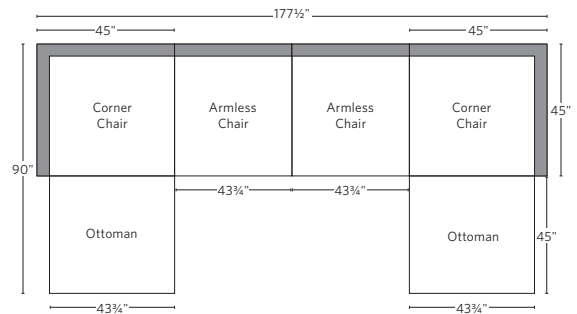

CLOUD MODULAR COLLECTION

All dimensions are given in inches. See the attached "Dimensions Diagram" sheet for more information on the keys used in this chart.

	A	B	C	D	E	F	G	H	I	J	K	L		M	N				O	P	Q	R	S
	OVERALL WIDTH	OVERALL DEPTH	OVERALL HEIGHT	FRAME HEIGHT	SEAT HEIGHT	ARM HEIGHT	FOOT HEIGHT	SEAT HEIGHT (FLOOR TO CUSHION SEAM)	SEAT HEIGHT (FLOOR TO FRAME)	INSIDE SEAT WIDTH	INSIDE SEAT DEPTH W/ BACK CUSHION	INSIDE SEAT DEPTH W/O BACK CUSHION	INSIDE BACK HEIGHT W/ SEAT & BACK CUSHIONS	INSIDE BACK HEIGHT W/ SEAT CUSHION	INSIDE BACK HEIGHT W/O SEAT OR BACK CUSHION	# OF BACK CUSHIONS	# OF SEAT CUSHIONS	ACCENT PILLOWS	ARM HEIGHT W/ SEAT CUSHION	ARM HEIGHT W/O SEAT CUSHION	ARM WIDTH	SLEEPER DEPTH OVERALL	SLEEPER DEPTH INSIDE
PETTE ARMLESS CHAIR	35	36	31½	23¾	18½	-	1	16½	11¼	35	20	29	13	5¼	12	1	1	0	-	-	-	-	-
CLASSIC ARMLESS CHAIR	39	40	31½	23¾	18½	-	1	16½	11¼	39	22½	32	13	5¼	12	1	1	0	-	-	-	-	-
LUXE ARMLESS CHAIR	43¾	45	31½	23¾	18½	-	1	16½	11¼	43¾	25	36	13	5¼	12	1	1	0	-	-	-	-	-
PETTE CORNER CHAIR	36	36	31½	23¾	18½	23¾	1	16½	11¼	20	20	29	13	5¼	12	3	1	0	5¼	12	7	-	-
CLASSIC CORNER CHAIR	40	40	31½	23¾	18½	23¾	1	16½	11¼	22½	22½	32	13	5¼	12	3	1	0	5¼	12	8	-	-
LUXE CORNER CHAIR	45	45	31½	23¾	18½	23¾	1	16½	11¼	25	25	36	13	5¼	12	3	1	0	5¼	12	9	-	-
PETTE END-OF-SECTIONAL OTTOMAN	35	36	18½	18½	18½	-	1	16½	11¼	35	-	-	-	-	-	-	1	0	-	-	-	-	-
CLASSIC END-OF-SECTIONAL OTTOMAN	39	40	18½	18½	18½	-	1	16½	11¼	39	-	-	-	-	-	-	1	0	-	-	-	-	-
LUXE END-OF-SECTIONAL OTTOMAN	43¾	45	18½	18½	18½	-	1	16½	11¼	43¾	-	-	-	-	-	-	1	0	-	-	-	-	-

MODULAR SOFA

MODULAR SOFA CHAISE

Available in left and right-arm configurations.

MODULAR L-SECTIONAL

Available in left and right-arm configurations.

MODULAR U-CHAISE SECTIONAL

MODULAR U-SOFA SECTIONAL

MODULAR U-SOFA CHAISE SECTIONAL