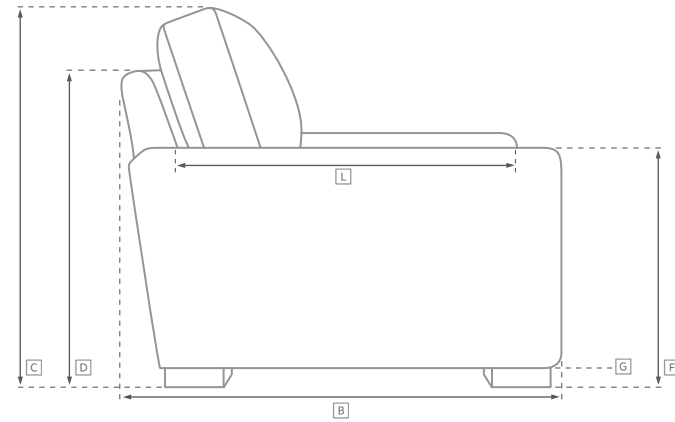

CLOUD MODULAR COLLECTION

All dimensions are given in inches. See the attached "Dimensions Diagram" sheet for more information on the keys used in this chart.

	A	B	C	D	E	F	G	H	I	J	K	L		M	N				O	P	Q	R	S
	OVERALL WIDTH	OVERALL DEPTH	OVERALL HEIGHT	FRAME HEIGHT	SEAT HEIGHT	ARM HEIGHT	FOOT HEIGHT	SEAT HEIGHT (FLOOR TO CUSHION SEAM)	SEAT HEIGHT (FLOOR TO FRAME)	INSIDE SEAT WIDTH	INSIDE SEAT DEPTH W/ BACK CUSHION	INSIDE SEAT DEPTH W/O BACK CUSHION	INSIDE BACK HEIGHT W/ SEAT & BACK CUSHIONS	INSIDE BACK HEIGHT W/ SEAT CUSHION	INSIDE BACK HEIGHT W/O SEAT OR BACK CUSHION	# OF BACK CUSHIONS	# OF SEAT CUSHIONS	ACCENT PILLOWS	ARM HEIGHT W/ SEAT CUSHION	ARM HEIGHT W/O SEAT CUSHION	ARM WIDTH	SLEEPER DEPTH OVERALL	SLEEPER DEPTH INSIDE
PETTE ARMLESS CHAIR	35	36	31½	23¾	18½	-	1	16½	11¼	35	20	29	13	5¼	12	1	1	0	-	-	-	-	-
CLASSIC ARMLESS CHAIR	39	40	31½	23¾	18½	-	1	16½	11¼	39	22½	32	13	5¼	12	1	1	0	-	-	-	-	-
LUXE ARMLESS CHAIR	43¾	45	31½	23¾	18½	-	1	16½	11¼	43¾	25	36	13	5¼	12	1	1	0	-	-	-	-	-
PETTE CORNER CHAIR	36	36	31½	23¾	18½	23¾	1	16½	11¼	20	20	29	13	5¼	12	3	1	0	5¼	12	7	-	-
CLASSIC CORNER CHAIR	40	40	31½	23¾	18½	23¾	1	16½	11¼	22½	22½	32	13	5¼	12	3	1	0	5¼	12	8	-	-
LUXE CORNER CHAIR	45	45	31½	23¾	18½	23¾	1	16½	11¼	25	25	36	13	5¼	12	3	1	0	5¼	12	9	-	-
PETTE END-OF-SECTIONAL OTTOMAN	35	36	18½	18½	18½	-	1	16½	11¼	35	-	-	-	-	-	-	1	0	-	-	-	-	-
CLASSIC END-OF-SECTIONAL OTTOMAN	39	40	18½	18½	18½	-	1	16½	11¼	39	-	-	-	-	-	-	1	0	-	-	-	-	-
LUXE END-OF-SECTIONAL OTTOMAN	43¾	45	18½	18½	18½	-	1	16½	11¼	43¾	-	-	-	-	-	-	1	0	-	-	-	-	-

UPHOLSTERY DIMENSIONS DIAGRAM

See the "Dimensions Sheet" for the measurements that correspond with the letters below.

RH

MODULAR SOFA

MODULAR SOFA CHAISE

Available in left and right-arm configurations.

MODULAR L-SECTIONAL