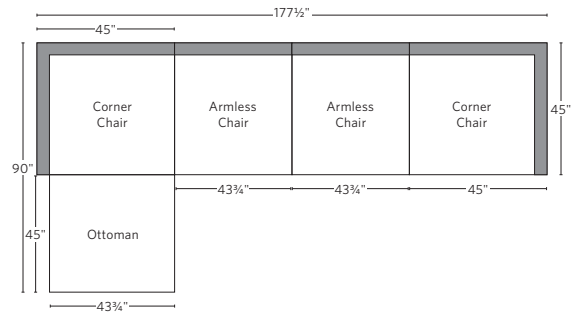

MODULAR SOFA CHAISE

Available in left and right-arm configurations.