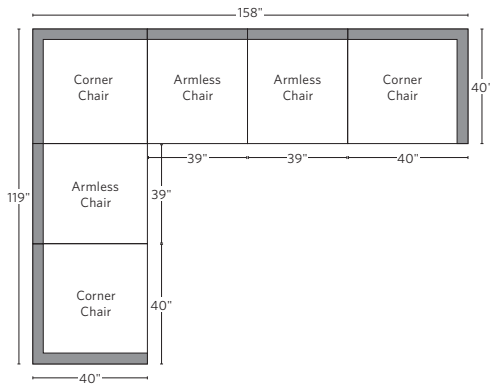

CLOUD MODULAR COLLECTION

All dimensions are given in inches. See the attached "Dimensions Diagram" sheet for more information on the keys used in this chart.

	A	B	C	D	E	F	G	H	I	J	K	L		M	N				O	P	Q	R	S
	OVERALL WIDTH	OVERALL DEPTH	OVERALL HEIGHT	FRAME HEIGHT	SEAT HEIGHT	ARM HEIGHT	FOOT HEIGHT	SEAT HEIGHT (FLOOR TO CUSHION SEAM)	SEAT HEIGHT (FLOOR TO FRAME)	INSIDE SEAT WIDTH	INSIDE SEAT DEPTH W/ BACK CUSHION	INSIDE SEAT DEPTH W/O BACK CUSHION	INSIDE BACK HEIGHT W/ SEAT & BACK CUSHIONS	INSIDE BACK HEIGHT W/ SEAT CUSHION	INSIDE BACK HEIGHT W/O SEAT OR BACK CUSHION	# OF BACK CUSHIONS	# OF SEAT CUSHIONS	ACCENT PILLOWS	ARM HEIGHT W/ SEAT CUSHION	ARM HEIGHT W/O SEAT CUSHION	ARM WIDTH	SLEEPER DEPTH OVERALL	SLEEPER DEPTH INSIDE
PETTE ARMLESS CHAIR	35	36	31½	23¾	18½	-	1	16½	11¼	35	20	29	13	5¼	12	1	1	0	-	-	-	-	-
CLASSIC ARMLESS CHAIR	39	40	31½	23¾	18½	-	1	16½	11¼	39	22½	32	13	5¼	12	1	1	0	-	-	-	-	-
LUXE ARMLESS CHAIR	43¾	45	31½	23¾	18½	-	1	16½	11¼	43¾	25	36	13	5¼	12	1	1	0	-	-	-	-	-
PETTE CORNER CHAIR	36	36	31½	23¾	18½	23¾	1	16½	11¼	20	20	29	13	5¼	12	3	1	0	5¼	12	7	-	-
CLASSIC CORNER CHAIR	40	40	31½	23¾	18½	23¾	1	16½	11¼	22½	22½	32	13	5¼	12	3	1	0	5¼	12	8	-	-
LUXE CORNER CHAIR	45	45	31½	23¾	18½	23¾	1	16½	11¼	25	25	36	13	5¼	12	3	1	0	5¼	12	9	-	-
PETTE END-OF-SECTIONAL OTTOMAN	35	36	18½	18½	18½	-	1	16½	11¼	35	-	-	-	-	-	-	1	0	-	-	-	-	-
CLASSIC END-OF-SECTIONAL OTTOMAN	39	40	18½	18½	18½	-	1	16½	11¼	39	-	-	-	-	-	-	1	0	-	-	-	-	-
LUXE END-OF-SECTIONAL OTTOMAN	43¾	45	18½	18½	18½	-	1	16½	11¼	43¾	-	-	-	-	-	-	1	0	-	-	-	-	-

Available in left and right-arm configurations.

MODULAR U-CHAISE SECTIONAL

MODULAR U-SOFA SECTIONAL

MODULAR U-SOFA CHAISE SECTIONAL

Available in left and right-arm configurations.

MODULAR SOFA

MODULAR SOFA CHAISE

Available in left and right-arm configurations.

MODULAR L-SECTIONAL

Available in left and right-arm configurations.

MODULAR U-CHAISE SECTIONAL

MODULAR U-SOFA SECTIONAL

MODULAR U-SOFA CHAISE SECTIONAL

Available in left and right-arm configurations.