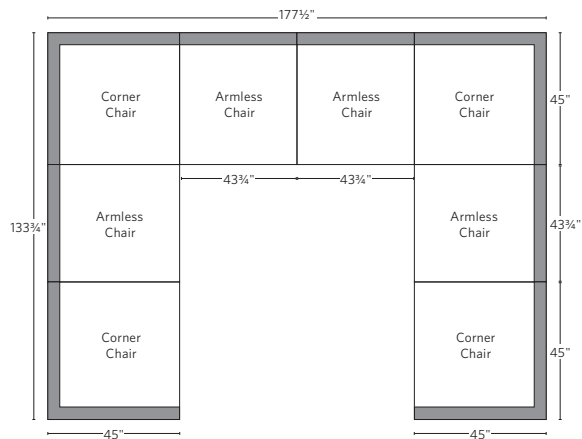

CLOUD MODULAR COLLECTION

All dimensions are given in inches. See the attached "Dimensions Diagram" sheet for more information on the keys used in this chart.

	A	B	C	D	E	F	G	H	I	J	K	L		M	N				O	P	Q	R	S
	OVERALL WIDTH	OVERALL DEPTH	OVERALL HEIGHT	FRAME HEIGHT	SEAT HEIGHT	ARM HEIGHT	FOOT HEIGHT	SEAT HEIGHT (FLOOR TO CUSHION SEAM)	SEAT HEIGHT (FLOOR TO FRAME)	INSIDE SEAT WIDTH	INSIDE SEAT DEPTH W/ BACK CUSHION	INSIDE SEAT DEPTH W/O BACK CUSHION	INSIDE BACK HEIGHT W/ SEAT & BACK CUSHIONS	INSIDE BACK HEIGHT W/ SEAT CUSHION	INSIDE BACK HEIGHT W/O SEAT OR BACK CUSHION	# OF BACK CUSHIONS	# OF SEAT CUSHIONS	ACCENT PILLOWS	ARM HEIGHT W/ SEAT CUSHION	ARM HEIGHT W/O SEAT CUSHION	ARM WIDTH	SLEEPER DEPTH OVERALL	SLEEPER DEPTH INSIDE
PETTE ARMLESS CHAIR	35	36	31½	23¾	18½	-	1	16½	11¼	35	20	29	13	5¼	12	1	1	0	-	-	-	-	-
CLASSIC ARMLESS CHAIR	39	40	31½	23¾	18½	-	1	16½	11¼	39	22½	32	13	5¼	12	1	1	0	-	-	-	-	-
LUXE ARMLESS CHAIR	43¾	45	31½	23¾	18½	-	1	16½	11¼	43¾	25	36	13	5¼	12	1	1	0	-	-	-	-	-
PETTE CORNER CHAIR	36	36	31½	23¾	18½	23¾	1	16½	11¼	20	20	29	13	5¼	12	3	1	0	5¼	12	7	-	-
CLASSIC CORNER CHAIR	40	40	31½	23¾	18½	23¾	1	16½	11¼	22½	22½	32	13	5¼	12	3	1	0	5¼	12	8	-	-
LUXE CORNER CHAIR	45	45	31½	23¾	18½	23¾	1	16½	11¼	25	25	36	13	5¼	12	3	1	0	5¼	12	9	-	-
PETTE END-OF-SECTIONAL OTTOMAN	35	36	18½	18½	18½	-	1	16½	11¼	35	-	-	-	-	-	-	1	0	-	-	-	-	-
CLASSIC END-OF-SECTIONAL OTTOMAN	39	40	18½	18½	18½	-	1	16½	11¼	39	-	-	-	-	-	-	1	0	-	-	-	-	-
LUXE END-OF-SECTIONAL OTTOMAN	43¾	45	18½	18½	18½	-	1	16½	11¼	43¾	-	-	-	-	-	-	1	0	-	-	-	-	-

UPHOLSTERY DIMENSIONS DIAGRAM

See the "Dimensions Sheet" for the measurements that correspond with the letters below.

RH

MODULAR SOFA

MODULAR SOFA CHAISE

Available in left and right-arm configurations.

MODULAR L-SECTIONAL

MODULAR SOFA

MODULAR SOFA CHAISE

Available in left and right-arm configurations.

MODULAR L-SECTIONAL

Available in left and right-arm configurations.

MODULAR U-CHAISE SECTIONAL

MODULAR U-SOFA SECTIONAL

MODULAR U-SOFA CHAISE SECTIONAL