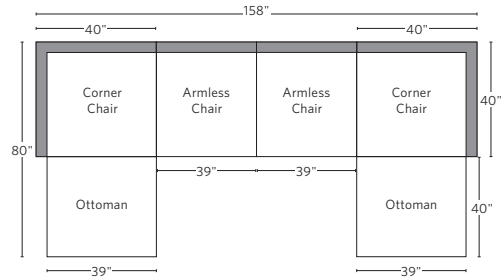

CLOUD MODULAR COLLECTION

All dimensions are given in inches. See the attached "Dimensions Diagram" sheet for more information on the keys used in this chart.

	A	B	C	D	E	F	G	H	I	J	K	L		M	N				O	P	Q	R	S
	OVERALL WIDTH	OVERALL DEPTH	OVERALL HEIGHT	FRAME HEIGHT	SEAT HEIGHT	ARM HEIGHT	FOOT HEIGHT	SEAT HEIGHT (FLOOR TO CUSHION SEAM)	SEAT HEIGHT (FLOOR TO FRAME)	INSIDE SEAT WIDTH	INSIDE SEAT DEPTH W/ BACK CUSHION	INSIDE SEAT DEPTH W/O BACK CUSHION	INSIDE BACK HEIGHT W/ SEAT & BACK CUSHIONS	INSIDE BACK HEIGHT W/ SEAT CUSHION	INSIDE BACK HEIGHT W/O SEAT OR BACK CUSHION	# OF BACK CUSHIONS	# OF SEAT CUSHIONS	ACCENT PILLOWS	ARM HEIGHT W/ SEAT CUSHION	ARM HEIGHT W/O SEAT CUSHION	ARM WIDTH	SLEEPER DEPTH OVERALL	SLEEPER DEPTH INSIDE
PETTE ARMLESS CHAIR	35	36	31½	23¾	18½	-	1	16½	11¼	35	20	29	13	5¼	12	1	1	0	-	-	-	-	-
CLASSIC ARMLESS CHAIR	39	40	31½	23¾	18½	-	1	16½	11¼	39	22½	32	13	5¼	12	1	1	0	-	-	-	-	-
LUXE ARMLESS CHAIR	43¾	45	31½	23¾	18½	-	1	16½	11¼	43¾	25	36	13	5¼	12	1	1	0	-	-	-	-	-
PETTE CORNER CHAIR	36	36	31½	23¾	18½	23¾	1	16½	11¼	20	20	29	13	5¼	12	3	1	0	5¼	12	7	-	-
CLASSIC CORNER CHAIR	40	40	31½	23¾	18½	23¾	1	16½	11¼	22½	22½	32	13	5¼	12	3	1	0	5¼	12	8	-	-
LUXE CORNER CHAIR	45	45	31½	23¾	18½	23¾	1	16½	11¼	25	25	36	13	5¼	12	3	1	0	5¼	12	9	-	-
PETTE END-OF-SECTIONAL OTTOMAN	35	36	18½	18½	18½	-	1	16½	11¼	35	-	-	-	-	-	-	1	0	-	-	-	-	-
CLASSIC END-OF-SECTIONAL OTTOMAN	39	40	18½	18½	18½	-	1	16½	11¼	39	-	-	-	-	-	-	1	0	-	-	-	-	-
LUXE END-OF-SECTIONAL OTTOMAN	43¾	45	18½	18½	18½	-	1	16½	11¼	43¾	-	-	-	-	-	-	1	0	-	-	-	-	-

Available in left and right-arm configurations.

MODULAR L-SECTIONAL

Available in left and right-arm configurations.

MODULAR U-CHAISE SECTIONAL

MODULAR U-SOFA SECTIONAL

MODULAR U-SOFA CHAISE SECTIONAL

Available in left and right-arm configurations.