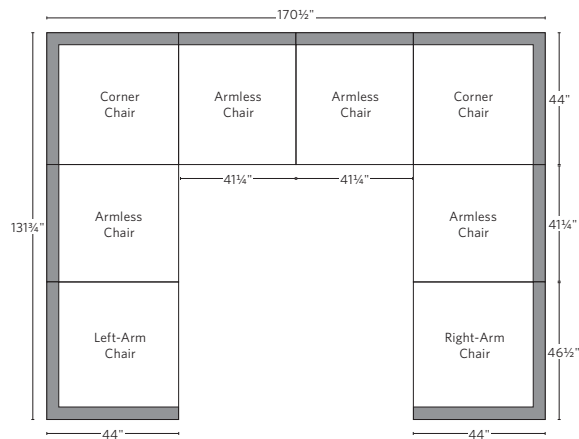

CLOUD TRACK ARM MODULAR COLLECTION

All dimensions are given in inches. See the attached "Dimensions Diagram" sheet for more information on the keys used in this chart.

	A	B	C	D	E	F	G	H	I	J	K	L		M	N				O	P	Q	R	S
	OVERALL WIDTH	OVERALL DEPTH	OVERALL HEIGHT	FRAME HEIGHT	SEAT HEIGHT	ARM HEIGHT	FOOT HEIGHT	SEAT HEIGHT (FLOOR TO CUSHION SEAM)	SEAT HEIGHT (FLOOR TO FRAME)	INSIDE SEAT WIDTH	INSIDE SEAT DEPTH W/ BACK CUSHION	INSIDE SEAT DEPTH W/O BACK CUSHION	INSIDE BACK HEIGHT W/ SEAT & BACK CUSHIONS	INSIDE BACK HEIGHT W/ SEAT CUSHION	INSIDE BACK HEIGHT W/O SEAT OR BACK CUSHION	# OF BACK CUSHIONS	# OF SEAT CUSHIONS	ACCENT PILLOWS	ARM HEIGHT W/ SEAT CUSHION	ARM HEIGHT W/O SEAT CUSHION	ARM WIDTH	SLEEPER DEPTH OVERALL	SLEEPER DEPTH INSIDE
CLASSIC ARMLESS CHAIR	38¾	40	37	28	19¾	-	1	17½	13	38¾	24	29½	17¼	8¼	15	1	1	0	-	-	-	-	-
LUXE ARMLESS CHAIR	41¾	44	37	28	19¾	-	1	17½	13	41¾	28	33½	17¼	8¼	15	1	1	0	-	-	-	-	-
CLASSIC LEFT-ARM CHAIR	43½	40	37	28	19¾	24½	1	17½	13	32¼	24	29½	17¼	8¼	15	1	1	1	4¾	11½	3¾	-	-
LUXE LEFT-ARM CHAIR	46½	44	37	28	19¾	24½	1	17½	13	35¼	28	33½	17¼	8¼	15	1	1	1	4¾	11½	3¾	-	-
CLASSIC RIGHT-ARM CHAIR	43½	40	37	28	19¾	24½	1	17½	13	32¼	24	29½	17¼	8¼	15	1	1	1	4¾	11½	3¾	-	-
LUXE RIGHT-ARM CHAIR	46½	44	37	28	19¾	24½	1	17½	13	35¼	28	33½	17¼	8¼	15	1	1	1	4¾	11½	3¾	-	-
CLASSIC CORNER CHAIR	40	40	37	28	19¾	-	1	17½	13	24	24	29½	17¼	8¼	15	2	1	0	-	-	-	-	-
LUXE CORNER CHAIR	44	44	37	28	19¾	-	1	17½	13	28	28	33½	17¼	8¼	15	2	1	0	-	-	-	-	-
CLASSIC END-OF-SECTIONAL OTTOMAN	43½	38¾	19¾	19¾	19¾	-	1	17½	13	38¾	38¾	-	-	-	-	-	1	-	-	-	-	-	-
LUXE END-OF-SECTIONAL OTTOMAN	45½	43	19¾	19¾	19¾	-	1	17½	13	44½	43	-	-	-	-	-	1	-	-	-	-	-	-

Available in left and right-arm configurations.

MODULAR L-SECTIONAL

Available in left and right-arm configurations.

MODULAR U-CHAISE SECTIONAL

MODULAR U-SOFA SECTIONAL

MODULAR U-SOFA CHAISE SECTIONAL

Available in left and right-arm configurations.