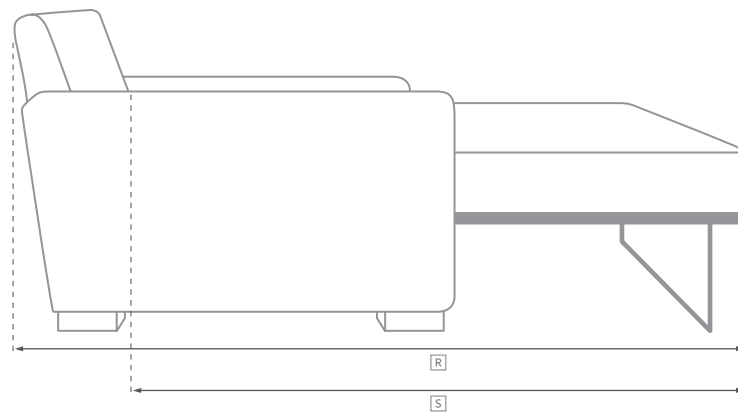

CLOUD TRACK ARM MODULAR COLLECTION

All dimensions are given in inches. See the attached "Dimensions Diagram" sheet for more information on the keys used in this chart.

	A	B	C	D	E	F	G	H	I	J	K	L		M	N				O	P	Q	R	S
	OVERALL WIDTH	OVERALL DEPTH	OVERALL HEIGHT	FRAME HEIGHT	SEAT HEIGHT	ARM HEIGHT	FOOT HEIGHT	SEAT HEIGHT (FLOOR TO CUSHION SEAM)	SEAT HEIGHT (FLOOR TO FRAME)	INSIDE SEAT WIDTH	INSIDE SEAT DEPTH W/ BACK CUSHION	INSIDE SEAT DEPTH W/O BACK CUSHION	INSIDE BACK HEIGHT W/ SEAT & BACK CUSHIONS	INSIDE BACK HEIGHT W/ SEAT CUSHION	INSIDE BACK HEIGHT W/O SEAT OR BACK CUSHION	# OF BACK CUSHIONS	# OF SEAT CUSHIONS	ACCENT PILLOWS	ARM HEIGHT W/ SEAT CUSHION	ARM HEIGHT W/O SEAT CUSHION	ARM WIDTH	SLEEPER DEPTH OVERALL	SLEEPER DEPTH INSIDE
CLASSIC ARMLESS CHAIR	38¾	40	37	28	19¾	-	1	17½	13	38¾	24	29½	17¼	8¼	15	1	1	0	-	-	-	-	-
LUXE ARMLESS CHAIR	41¾	44	37	28	19¾	-	1	17½	13	41¾	28	33½	17¼	8¼	15	1	1	0	-	-	-	-	-
CLASSIC LEFT-ARM CHAIR	43½	40	37	28	19¾	24½	1	17½	13	32¼	24	29½	17¼	8¼	15	1	1	1	4¾	11½	3¾	-	-
LUXE LEFT-ARM CHAIR	46½	44	37	28	19¾	24½	1	17½	13	35¼	28	33½	17¼	8¼	15	1	1	1	4¾	11½	3¾	-	-
CLASSIC RIGHT-ARM CHAIR	43½	40	37	28	19¾	24½	1	17½	13	32¼	24	29½	17¼	8¼	15	1	1	1	4¾	11½	3¾	-	-
LUXE RIGHT-ARM CHAIR	46½	44	37	28	19¾	24½	1	17½	13	35¼	28	33½	17¼	8¼	15	1	1	1	4¾	11½	3¾	-	-
CLASSIC CORNER CHAIR	40	40	37	28	19¾	-	1	17½	13	24	24	29½	17¼	8¼	15	2	1	0	-	-	-	-	-
LUXE CORNER CHAIR	44	44	37	28	19¾	-	1	17½	13	28	28	33½	17¼	8¼	15	2	1	0	-	-	-	-	-
CLASSIC END-OF-SECTIONAL OTTOMAN	43½	38¾	19¾	19¾	19¾	-	1	17½	13	38¾	38¾	-	-	-	-	-	1	-	-	-	-	-	-
LUXE END-OF-SECTIONAL OTTOMAN	45½	43	19¾	19¾	19¾	-	1	17½	13	44½	43	-	-	-	-	-	1	-	-	-	-	-	-

UPHOLSTERY DIMENSIONS DIAGRAM

See the "Dimensions Sheet" for the measurements that correspond with the letters below.

RH

MODULAR SOFA

MODULAR SOFA CHAISE

Available in left and right-arm configurations.

MODULAR L-SECTIONAL