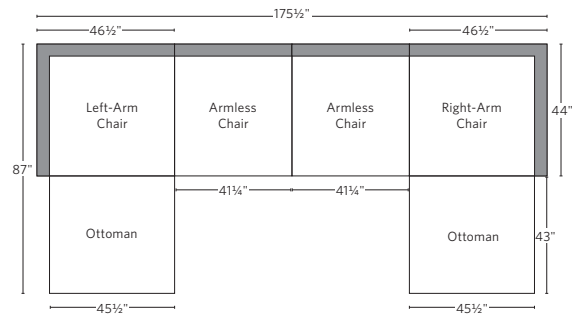

CLOUD TRACK ARM MODULAR COLLECTION

All dimensions are given in inches. See the attached "Dimensions Diagram" sheet for more information on the keys used in this chart.

	A	B	C	D	E	F	G	H	I	J	K	L		M	N				O	P	Q	R	S
	OVERALL WIDTH	OVERALL DEPTH	OVERALL HEIGHT	FRAME HEIGHT	SEAT HEIGHT	ARM HEIGHT	FOOT HEIGHT	SEAT HEIGHT (FLOOR TO CUSHION SEAM)	SEAT HEIGHT (FLOOR TO FRAME)	INSIDE SEAT WIDTH	INSIDE SEAT DEPTH W/ BACK CUSHION	INSIDE SEAT DEPTH W/O BACK CUSHION	INSIDE BACK HEIGHT W/ SEAT & BACK CUSHIONS	INSIDE BACK HEIGHT W/ SEAT CUSHION	INSIDE BACK HEIGHT W/O SEAT OR BACK CUSHION	# OF BACK CUSHIONS	# OF SEAT CUSHIONS	ACCENT PILLOWS	ARM HEIGHT W/ SEAT CUSHION	ARM HEIGHT W/O SEAT CUSHION	ARM WIDTH	SLEEPER DEPTH OVERALL	SLEEPER DEPTH INSIDE
CLASSIC ARMLESS CHAIR	38¾	40	37	28	19¾	-	1	17½	13	38¾	24	29½	17¼	8¼	15	1	1	0	-	-	-	-	-
LUXE ARMLESS CHAIR	41¾	44	37	28	19¾	-	1	17½	13	41¾	28	33½	17¼	8¼	15	1	1	0	-	-	-	-	-
CLASSIC LEFT-ARM CHAIR	43½	40	37	28	19¾	24½	1	17½	13	32¼	24	29½	17¼	8¼	15	1	1	1	4¾	11½	3¾	-	-
LUXE LEFT-ARM CHAIR	46½	44	37	28	19¾	24½	1	17½	13	35¼	28	33½	17¼	8¼	15	1	1	1	4¾	11½	3¾	-	-
CLASSIC RIGHT-ARM CHAIR	43½	40	37	28	19¾	24½	1	17½	13	32¼	24	29½	17¼	8¼	15	1	1	1	4¾	11½	3¾	-	-
LUXE RIGHT-ARM CHAIR	46½	44	37	28	19¾	24½	1	17½	13	35¼	28	33½	17¼	8¼	15	1	1	1	4¾	11½	3¾	-	-
CLASSIC CORNER CHAIR	40	40	37	28	19¾	-	1	17½	13	24	24	29½	17¼	8¼	15	2	1	0	-	-	-	-	-
LUXE CORNER CHAIR	44	44	37	28	19¾	-	1	17½	13	28	28	33½	17¼	8¼	15	2	1	0	-	-	-	-	-
CLASSIC END-OF-SECTIONAL OTTOMAN	43½	38¾	19¾	19¾	19¾	-	1	17½	13	38¾	38¾	-	-	-	-	-	1	-	-	-	-	-	-
LUXE END-OF-SECTIONAL OTTOMAN	45½	43	19¾	19¾	19¾	-	1	17½	13	44½	43	-	-	-	-	-	1	-	-	-	-	-	-

Available in left and right-arm configurations.

MODULAR L-SECTIONAL

Available in left and right-arm configurations.

MODULAR U-CHAISE SECTIONAL

MODULAR U-SOFA SECTIONAL

MODULAR U-SOFA CHAISE SECTIONAL

Available in left and right-arm configurations.