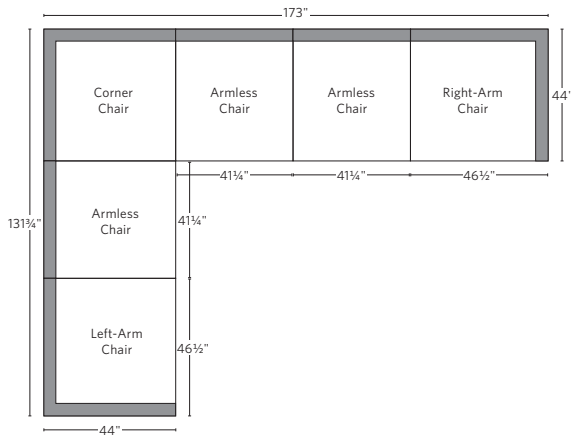

MODULAR L-SECTIONAL

Available in left and right-arm configurations.