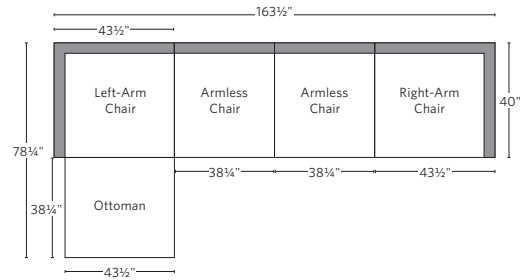

CLOUD TRACK ARM MODULAR COLLECTION

All dimensions are given in inches. See the attached "Dimensions Diagram" sheet for more information on the keys used in this chart.

	A	B	C	D	E	F	G	H	I	J	K	L		M	N				O	P	Q	R	S
	OVERALL WIDTH	OVERALL DEPTH	OVERALL HEIGHT	FRAME HEIGHT	SEAT HEIGHT	ARM HEIGHT	FOOT HEIGHT	SEAT HEIGHT (FLOOR TO CUSHION SEAM)	SEAT HEIGHT (FLOOR TO FRAME)	INSIDE SEAT WIDTH	INSIDE SEAT DEPTH W/ BACK CUSHION	INSIDE SEAT DEPTH W/O BACK CUSHION	INSIDE BACK HEIGHT W/ SEAT & BACK CUSHIONS	INSIDE BACK HEIGHT W/ SEAT CUSHION	INSIDE BACK HEIGHT W/O SEAT OR BACK CUSHION	# OF BACK CUSHIONS	# OF SEAT CUSHIONS	ACCENT PILLOWS	ARM HEIGHT W/ SEAT CUSHION	ARM HEIGHT W/O SEAT CUSHION	ARM WIDTH	SLEEPER DEPTH OVERALL	SLEEPER DEPTH INSIDE
CLASSIC ARMLESS CHAIR	38¾	40	37	28	19¾	-	1	17½	13	38¾	24	29½	17¼	8¼	15	1	1	0	-	-	-	-	-
LUXE ARMLESS CHAIR	41¾	44	37	28	19¾	-	1	17½	13	41¾	28	33½	17¼	8¼	15	1	1	0	-	-	-	-	-
CLASSIC LEFT-ARM CHAIR	43½	40	37	28	19¾	24½	1	17½	13	32¼	24	29½	17¼	8¼	15	1	1	1	4¾	11½	3¾	-	-
LUXE LEFT-ARM CHAIR	46½	44	37	28	19¾	24½	1	17½	13	35¼	28	33½	17¼	8¼	15	1	1	1	4¾	11½	3¾	-	-
CLASSIC RIGHT-ARM CHAIR	43½	40	37	28	19¾	24½	1	17½	13	32¼	24	29½	17¼	8¼	15	1	1	1	4¾	11½	3¾	-	-
LUXE RIGHT-ARM CHAIR	46½	44	37	28	19¾	24½	1	17½	13	35¼	28	33½	17¼	8¼	15	1	1	1	4¾	11½	3¾	-	-
CLASSIC CORNER CHAIR	40	40	37	28	19¾	-	1	17½	13	24	24	29½	17¼	8¼	15	2	1	0	-	-	-	-	-
LUXE CORNER CHAIR	44	44	37	28	19¾	-	1	17½	13	28	28	33½	17¼	8¼	15	2	1	0	-	-	-	-	-
CLASSIC END-OF-SECTIONAL OTTOMAN	43½	38¾	19¾	19¾	19¾	-	1	17½	13	38¾	38¾	-	-	-	-	-	1	-	-	-	-	-	-
LUXE END-OF-SECTIONAL OTTOMAN	45½	43	19¾	19¾	19¾	-	1	17½	13	44½	43	-	-	-	-	-	1	-	-	-	-	-	-

UPHOLSTERY DIMENSIONS DIAGRAM

See the "Dimensions Sheet" for the measurements that correspond with the letters below.

RH

MODULAR SOFA

MODULAR SOFA CHAISE

Available in left and right-arm configurations.

MODULAR L-SECTIONAL