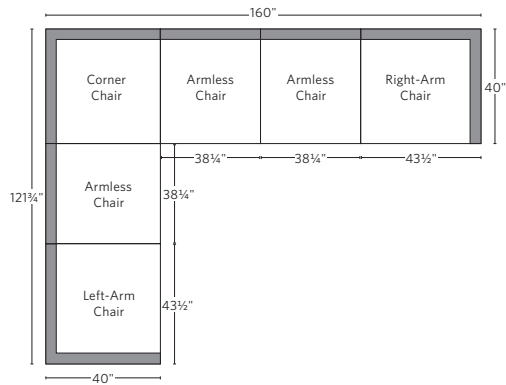

MODULAR L-SECTIONAL

Available in left and right-arm configurations.