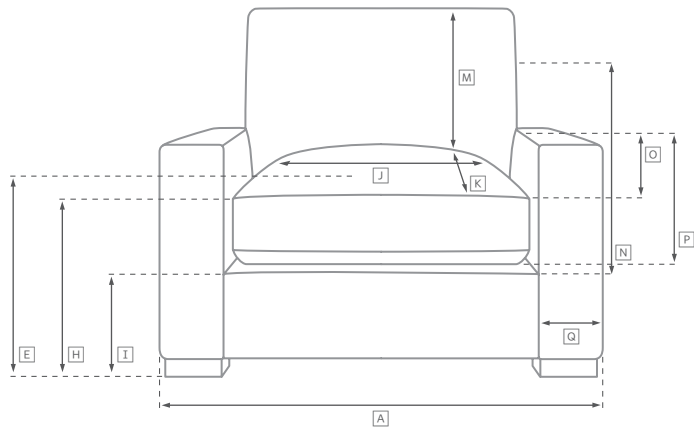

CLOUD TRACK ARM MODULAR COLLECTION

All dimensions are given in inches. See the attached "Dimensions Diagram" sheet for more information on the keys used in this chart.

	A	B	C	D	E	F	G	H	I	J	K	L		M	N				O	P	Q	R	S
	OVERALL WIDTH	OVERALL DEPTH	OVERALL HEIGHT	FRAME HEIGHT	SEAT HEIGHT	ARM HEIGHT	FOOT HEIGHT	SEAT HEIGHT (FLOOR TO CUSHION SEAM)	SEAT HEIGHT (FLOOR TO FRAME)	INSIDE SEAT WIDTH	INSIDE SEAT DEPTH W/ BACK CUSHION	INSIDE SEAT DEPTH W/O BACK CUSHION	INSIDE BACK HEIGHT W/ SEAT & BACK CUSHIONS	INSIDE BACK HEIGHT W/ SEAT CUSHION	INSIDE BACK HEIGHT W/O SEAT OR BACK CUSHION	# OF BACK CUSHIONS	# OF SEAT CUSHIONS	ACCENT PILLOWS	ARM HEIGHT W/ SEAT CUSHION	ARM HEIGHT W/O SEAT CUSHION	ARM WIDTH	SLEEPER DEPTH OVERALL	SLEEPER DEPTH INSIDE
CLASSIC ARMLESS CHAIR	38¾	40	37	28	19¾	-	1	17½	13	38¾	24	29½	17¼	8¼	15	1	1	0	-	-	-	-	-
LUXE ARMLESS CHAIR	41¾	44	37	28	19¾	-	1	17½	13	41¾	28	33½	17¼	8¼	15	1	1	0	-	-	-	-	-
CLASSIC LEFT-ARM CHAIR	43½	40	37	28	19¾	24½	1	17½	13	32¼	24	29½	17¼	8¼	15	1	1	1	4¾	11½	3¾	-	-
LUXE LEFT-ARM CHAIR	46½	44	37	28	19¾	24½	1	17½	13	35¼	28	33½	17¼	8¼	15	1	1	1	4¾	11½	3¾	-	-
CLASSIC RIGHT-ARM CHAIR	43½	40	37	28	19¾	24½	1	17½	13	32¼	24	29½	17¼	8¼	15	1	1	1	4¾	11½	3¾	-	-
LUXE RIGHT-ARM CHAIR	46½	44	37	28	19¾	24½	1	17½	13	35¼	28	33½	17¼	8¼	15	1	1	1	4¾	11½	3¾	-	-
CLASSIC CORNER CHAIR	40	40	37	28	19¾	-	1	17½	13	24	24	29½	17¼	8¼	15	2	1	0	-	-	-	-	-
LUXE CORNER CHAIR	44	44	37	28	19¾	-	1	17½	13	28	28	33½	17¼	8¼	15	2	1	0	-	-	-	-	-
CLASSIC END-OF-SECTIONAL OTTOMAN	43½	38¾	19¾	19¾	19¾	-	1	17½	13	38¾	38¾	-	-	-	-	-	1	-	-	-	-	-	-
LUXE END-OF-SECTIONAL OTTOMAN	45½	43	19¾	19¾	19¾	-	1	17½	13	44½	43	-	-	-	-	-	1	-	-	-	-	-	-

UPHOLSTERY DIMENSIONS DIAGRAM

See the "Dimensions Sheet" for the measurements that correspond with the letters below.

RH

MODULAR SOFA

MODULAR SOFA CHAISE

Available in left and right-arm configurations.

MODULAR L-SECTIONAL