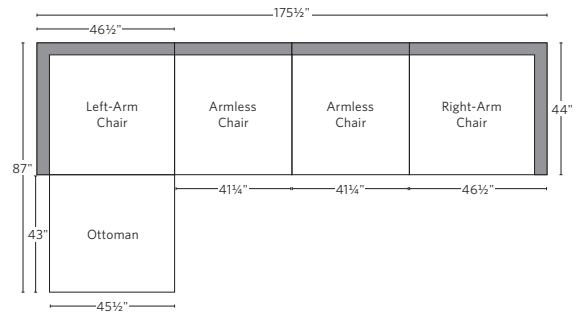

MODULAR SOFA CHAISE

Available in left and right-arm configurations.