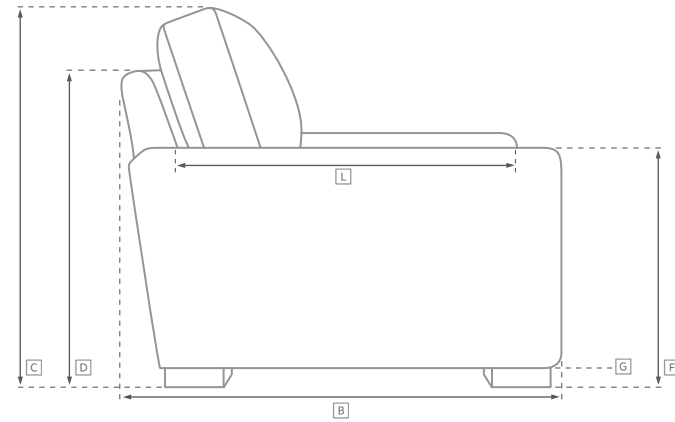

CLOUD TRACK ARM MODULAR COLLECTION

All dimensions are given in inches. See the attached "Dimensions Diagram" sheet for more information on the keys used in this chart.

	A	B	C	D	E	F	G	H	I	J	K	L		M	N				O	P	Q	R	S
	OVERALL WIDTH	OVERALL DEPTH	OVERALL HEIGHT	FRAME HEIGHT	SEAT HEIGHT	ARM HEIGHT	FOOT HEIGHT	SEAT HEIGHT (FLOOR TO CUSHION SEAM)	SEAT HEIGHT (FLOOR TO FRAME)	INSIDE SEAT WIDTH	INSIDE SEAT DEPTH W/ BACK CUSHION	INSIDE SEAT DEPTH W/O BACK CUSHION	INSIDE BACK HEIGHT W/ SEAT & BACK CUSHIONS	INSIDE BACK HEIGHT W/ SEAT CUSHION	INSIDE BACK HEIGHT W/O SEAT OR BACK CUSHION	# OF BACK CUSHIONS	# OF SEAT CUSHIONS	ACCENT PILLOWS	ARM HEIGHT W/ SEAT CUSHION	ARM HEIGHT W/O SEAT CUSHION	ARM WIDTH	SLEEPER DEPTH OVERALL	SLEEPER DEPTH INSIDE
CLASSIC ARMLESS CHAIR	38¾	40	37	28	19¾	-	1	17½	13	38¾	24	29½	17¼	8¼	15	1	1	0	-	-	-	-	-
LUXE ARMLESS CHAIR	41¾	44	37	28	19¾	-	1	17½	13	41¾	28	33½	17¼	8¼	15	1	1	0	-	-	-	-	-
CLASSIC LEFT-ARM CHAIR	43½	40	37	28	19¾	24½	1	17½	13	32¼	24	29½	17¼	8¼	15	1	1	1	4¾	11½	3¾	-	-
LUXE LEFT-ARM CHAIR	46½	44	37	28	19¾	24½	1	17½	13	35¼	28	33½	17¼	8¼	15	1	1	1	4¾	11½	3¾	-	-
CLASSIC RIGHT-ARM CHAIR	43½	40	37	28	19¾	24½	1	17½	13	32¼	24	29½	17¼	8¼	15	1	1	1	4¾	11½	3¾	-	-
LUXE RIGHT-ARM CHAIR	46½	44	37	28	19¾	24½	1	17½	13	35¼	28	33½	17¼	8¼	15	1	1	1	4¾	11½	3¾	-	-
CLASSIC CORNER CHAIR	40	40	37	28	19¾	-	1	17½	13	24	24	29½	17¼	8¼	15	2	1	0	-	-	-	-	-
LUXE CORNER CHAIR	44	44	37	28	19¾	-	1	17½	13	28	28	33½	17¼	8¼	15	2	1	0	-	-	-	-	-
CLASSIC END-OF-SECTIONAL OTTOMAN	43½	38¾	19¾	19¾	19¾	-	1	17½	13	38¾	38¾	-	-	-	-	-	1	-	-	-	-	-	-
LUXE END-OF-SECTIONAL OTTOMAN	45½	43	19¾	19¾	19¾	-	1	17½	13	44½	43	-	-	-	-	-	1	-	-	-	-	-	-

UPHOLSTERY DIMENSIONS DIAGRAM

See the "Dimensions Sheet" for the measurements that correspond with the letters below.

RH

MODULAR SOFA

MODULAR SOFA CHAISE

Available in left and right-arm configurations.

MODULAR L-SECTIONAL