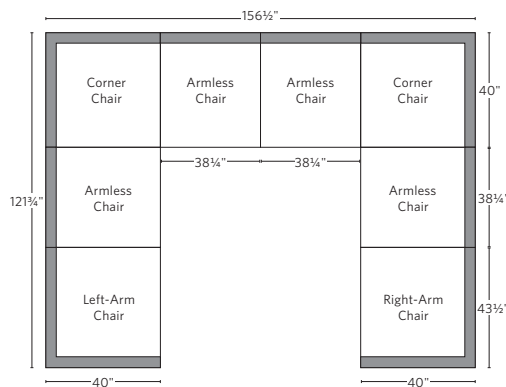

MODULAR U-SOFA SECTIONAL