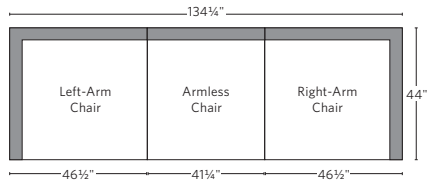

MODULAR SOFA