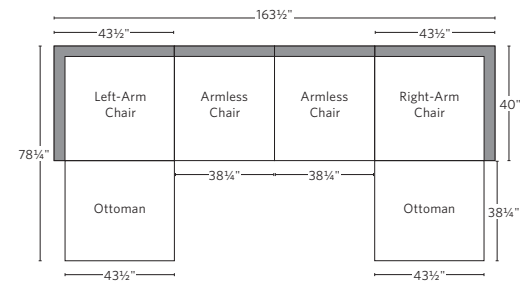

MODULAR U-CHAISE SECTIONAL