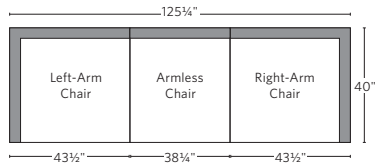

CLOUD TRACK ARM MODULAR COLLECTION

All dimensions are given in inches. See the attached "Dimensions Diagram" sheet for more information on the keys used in this chart.

	A	B	C	D	E	F	G	H	I	J	K	L		M	N				O	P	Q	R	S
	OVERALL WIDTH	OVERALL DEPTH	OVERALL HEIGHT	FRAME HEIGHT	SEAT HEIGHT	ARM HEIGHT	FOOT HEIGHT	SEAT HEIGHT (FLOOR TO CUSHION SEAM)	SEAT HEIGHT (FLOOR TO FRAME)	INSIDE SEAT WIDTH	INSIDE SEAT DEPTH W/ BACK CUSHION	INSIDE SEAT DEPTH W/O BACK CUSHION	INSIDE BACK HEIGHT W/ SEAT & BACK CUSHIONS	INSIDE BACK HEIGHT W/ SEAT CUSHION	INSIDE BACK HEIGHT W/O SEAT OR BACK CUSHION	# OF BACK CUSHIONS	# OF SEAT CUSHIONS	ACCENT PILLOWS	ARM HEIGHT W/ SEAT CUSHION	ARM HEIGHT W/O SEAT CUSHION	ARM WIDTH	SLEEPER DEPTH OVERALL	SLEEPER DEPTH INSIDE
CLASSIC ARMLESS CHAIR	38¾	40	37	28	19¾	-	1	17½	13	38¾	24	29½	17¼	8¼	15	1	1	0	-	-	-	-	-
LUXE ARMLESS CHAIR	41¾	44	37	28	19¾	-	1	17½	13	41¾	28	33½	17¼	8¼	15	1	1	0	-	-	-	-	-
CLASSIC LEFT-ARM CHAIR	43½	40	37	28	19¾	24½	1	17½	13	32¼	24	29½	17¼	8¼	15	1	1	1	4¾	11½	3¾	-	-
LUXE LEFT-ARM CHAIR	46½	44	37	28	19¾	24½	1	17½	13	35¼	28	33½	17¼	8¼	15	1	1	1	4¾	11½	3¾	-	-
CLASSIC RIGHT-ARM CHAIR	43½	40	37	28	19¾	24½	1	17½	13	32¼	24	29½	17¼	8¼	15	1	1	1	4¾	11½	3¾	-	-
LUXE RIGHT-ARM CHAIR	46½	44	37	28	19¾	24½	1	17½	13	35¼	28	33½	17¼	8¼	15	1	1	1	4¾	11½	3¾	-	-
CLASSIC CORNER CHAIR	40	40	37	28	19¾	-	1	17½	13	24	24	29½	17¼	8¼	15	2	1	0	-	-	-	-	-
LUXE CORNER CHAIR	44	44	37	28	19¾	-	1	17½	13	28	28	33½	17¼	8¼	15	2	1	0	-	-	-	-	-
CLASSIC END-OF-SECTIONAL OTTOMAN	43½	38¾	19¾	19¾	19¾	-	1	17½	13	38¾	38¾	-	-	-	-	-	1	-	-	-	-	-	-
LUXE END-OF-SECTIONAL OTTOMAN	45½	43	19¾	19¾	19¾	-	1	17½	13	44½	43	-	-	-	-	-	1	-	-	-	-	-	-

UPHOLSTERY DIMENSIONS DIAGRAM

See the "Dimensions Sheet" for the measurements that correspond with the letters below.

RH

MODULAR SOFA

MODULAR SOFA CHAISE

Available in left and right-arm configurations.

MODULAR L-SECTIONAL