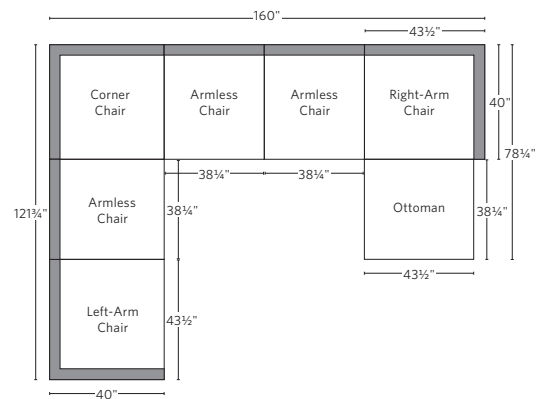

CLOUD TRACK ARM MODULAR COLLECTION

All dimensions are given in inches. See the attached "Dimensions Diagram" sheet for more information on the keys used in this chart.

	A	B	C	D	E	F	G	H	I	J	K	L		M	N				O	P	Q	R	S
	OVERALL WIDTH	OVERALL DEPTH	OVERALL HEIGHT	FRAME HEIGHT	SEAT HEIGHT	ARM HEIGHT	FOOT HEIGHT	SEAT HEIGHT (FLOOR TO CUSHION SEAM)	SEAT HEIGHT (FLOOR TO FRAME)	INSIDE SEAT WIDTH	INSIDE SEAT DEPTH W/ BACK CUSHION	INSIDE SEAT DEPTH W/O BACK CUSHION	INSIDE BACK HEIGHT W/ SEAT & BACK CUSHIONS	INSIDE BACK HEIGHT W/ SEAT CUSHION	INSIDE BACK HEIGHT W/O SEAT OR BACK CUSHION	# OF BACK CUSHIONS	# OF SEAT CUSHIONS	ACCENT PILLOWS	ARM HEIGHT W/ SEAT CUSHION	ARM HEIGHT W/O SEAT CUSHION	ARM WIDTH	SLEEPER DEPTH OVERALL	SLEEPER DEPTH INSIDE
CLASSIC ARMLESS CHAIR	38¾	40	37	28	19¾	-	1	17½	13	38¾	24	29½	17¼	8¼	15	1	1	0	-	-	-	-	-
LUXE ARMLESS CHAIR	41¾	44	37	28	19¾	-	1	17½	13	41¾	28	33½	17¼	8¼	15	1	1	0	-	-	-	-	-
CLASSIC LEFT-ARM CHAIR	43½	40	37	28	19¾	24½	1	17½	13	32¼	24	29½	17¼	8¼	15	1	1	1	4¾	11½	3¾	-	-
LUXE LEFT-ARM CHAIR	46½	44	37	28	19¾	24½	1	17½	13	35¼	28	33½	17¼	8¼	15	1	1	1	4¾	11½	3¾	-	-
CLASSIC RIGHT-ARM CHAIR	43½	40	37	28	19¾	24½	1	17½	13	32¼	24	29½	17¼	8¼	15	1	1	1	4¾	11½	3¾	-	-
LUXE RIGHT-ARM CHAIR	46½	44	37	28	19¾	24½	1	17½	13	35¼	28	33½	17¼	8¼	15	1	1	1	4¾	11½	3¾	-	-
CLASSIC CORNER CHAIR	40	40	37	28	19¾	-	1	17½	13	24	24	29½	17¼	8¼	15	2	1	0	-	-	-	-	-
LUXE CORNER CHAIR	44	44	37	28	19¾	-	1	17½	13	28	28	33½	17¼	8¼	15	2	1	0	-	-	-	-	-
CLASSIC END-OF-SECTIONAL OTTOMAN	43½	38¾	19¾	19¾	19¾	-	1	17½	13	38¾	38¾	-	-	-	-	-	1	-	-	-	-	-	-
LUXE END-OF-SECTIONAL OTTOMAN	45½	43	19¾	19¾	19¾	-	1	17½	13	44½	43	-	-	-	-	-	1	-	-	-	-	-	-

Available in left and right-arm configurations.

MODULAR U-CHAISE SECTIONAL

MODULAR U-SOFA SECTIONAL

MODULAR U-SOFA CHAISE SECTIONAL

Available in left and right-arm configurations.

MODULAR SOFA

MODULAR SOFA CHAISE