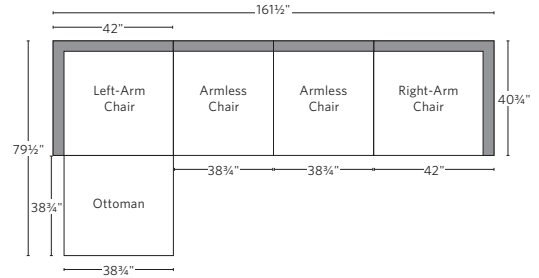

CLOUD SLOPE ARM MODULAR COLLECTION

All dimensions are given in inches. See the attached "Dimensions Diagram" sheet for more information on the keys used in this chart.

	OVERALL WIDTH A	OVERALL DEPTH B	OVERALL HEIGHT C	FRAME HEIGHT D	SEAT HEIGHT E	ARM HEIGHT F	FOOT HEIGHT G	SEAT HEIGHT (FLOOR TO CUSHION SEAM) H	SEAT HEIGHT (FLOOR TO FRAME) I	INSIDE SEAT WIDTH J	INSIDE SEAT DEPTH W/ BACK CUSHION K	INSIDE SEAT DEPTH W/O BACK CUSHION L	INSIDE BACK HEIGHT W/ SEAT & BACK CUSHIONS M	INSIDE BACK HEIGHT W/ SEAT CUSHION N	# OF BACK CUSHIONS	# OF SEAT CUSHIONS	ACCENT PILLOWS	ARM HEIGHT W/ SEAT CUSHION O	ARM HEIGHT W/O SEAT CUSHION P	ARM WIDTH Q	SLEEPER DEPTH OVERALL R	SLEEPER DEPTH INSIDE S	
CLASSIC ARMLESS CHAIR	38¾	40¾	37½	33	19¾	-	1	17½	13	38¾	22½	27½	17¾	13¾	20	1	1	0	-	-	-	-	-
LUXE ARMLESS CHAIR	41¾	44¾	37½	33	19¾	-	1	17½	13	41¾	26½	31½	17¾	13¾	20	1	1	0	-	-	-	-	-
CLASSIC LEFT-ARM CHAIR	42	40¾	37½	33	19¾	25	1	17½	13	34¾	22½	27½	17¾	13¾	20	1	1	1	5¾	12	3	-	-
LUXE LEFT-ARM CHAIR	45	44¾	37½	33	19¾	25	1	17½	13	37¾	26½	31½	17¾	13¾	20	1	1	1	5¾	12	3	-	-
CLASSIC RIGHT-ARM CHAIR	42	40¾	37½	33	19¾	25	1	17½	13	34¾	22½	27½	17¾	13¾	20	1	1	1	5¾	12	3	-	-
LUXE RIGHT-ARM CHAIR	45	44¾	37½	33	19¾	25	1	17½	13	37¾	26½	31½	17¾	13¾	20	1	1	1	5¾	12	3	-	-
CLASSIC CORNER CHAIR	40¾	40¾	37½	33	19¾	-	1	17½	13	22½	22½	27½	17¾	13¾	20	2	1	0	-	-	-	-	-
LUXE CORNER CHAIR	44¾	44¾	37½	33	19¾	-	1	17½	13	26½	26½	31½	17¾	13¾	20	2	1	0	-	-	-	-	-
CLASSIC END-OF-SECTIONAL OTTOMAN	38¾	38¾	19¾	19¾	19¾	-	1	17½	13	38¾	38¾	-	-	-	-	-	1	-	-	-	-	-	-
LUXE END-OF-SECTIONAL OTTOMAN	41¾	41¾	19¾	19¾	19¾	-	1	17½	13	41¾	41¾	-	-	-	-	-	1	-	-	-	-	-	-

UPHOLSTERY DIMENSIONS DIAGRAM

See the "Dimensions Sheet" for the measurements that correspond with the letters below.

RH

MODULAR SOFA

MODULAR SOFA CHAISE

Available in left and right-arm configurations.

MODULAR L-SECTIONAL