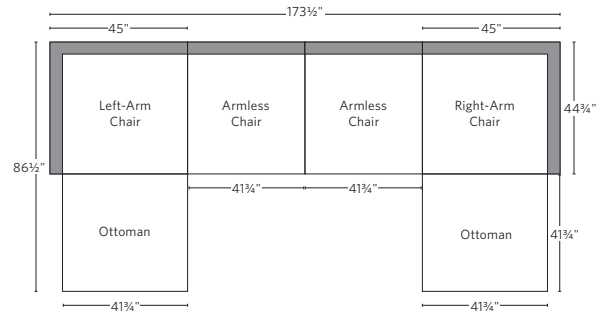

CLOUD SLOPE ARM MODULAR COLLECTION

All dimensions are given in inches. See the attached "Dimensions Diagram" sheet for more information on the keys used in this chart.

	OVERALL WIDTH A	OVERALL DEPTH B	OVERALL HEIGHT C	FRAME HEIGHT D	SEAT HEIGHT E	ARM HEIGHT F	FOOT HEIGHT G	SEAT HEIGHT (FLOOR TO CUSHION SEAM) H	SEAT HEIGHT (FLOOR TO FRAME) I	INSIDE SEAT WIDTH J	INSIDE SEAT DEPTH W/ BACK CUSHION K	INSIDE SEAT DEPTH W/O BACK CUSHION L	INSIDE BACK HEIGHT W/ SEAT & BACK CUSHIONS M	INSIDE BACK HEIGHT W/ SEAT CUSHION N	# OF BACK CUSHIONS	# OF SEAT CUSHIONS	ACCENT PILLOWS	ARM HEIGHT W/ SEAT CUSHION O	ARM HEIGHT W/O SEAT CUSHION P	ARM WIDTH Q	SLEEPER DEPTH OVERALL R	SLEEPER DEPTH INSIDE S	
CLASSIC ARMLESS CHAIR	38¾	40¾	37½	33	19¾	-	1	17½	13	38¾	22½	27½	17¾	13¾	20	1	1	0	-	-	-	-	-
LUXE ARMLESS CHAIR	41¾	44¾	37½	33	19¾	-	1	17½	13	41¾	26½	31½	17¾	13¾	20	1	1	0	-	-	-	-	-
CLASSIC LEFT-ARM CHAIR	42	40¾	37½	33	19¾	25	1	17½	13	34¾	22½	27½	17¾	13¾	20	1	1	1	5¾	12	3	-	-
LUXE LEFT-ARM CHAIR	45	44¾	37½	33	19¾	25	1	17½	13	37¾	26½	31½	17¾	13¾	20	1	1	1	5¾	12	3	-	-
CLASSIC RIGHT-ARM CHAIR	42	40¾	37½	33	19¾	25	1	17½	13	34¾	22½	27½	17¾	13¾	20	1	1	1	5¾	12	3	-	-
LUXE RIGHT-ARM CHAIR	45	44¾	37½	33	19¾	25	1	17½	13	37¾	26½	31½	17¾	13¾	20	1	1	1	5¾	12	3	-	-
CLASSIC CORNER CHAIR	40¾	40¾	37½	33	19¾	-	1	17½	13	22½	22½	27½	17¾	13¾	20	2	1	0	-	-	-	-	-
LUXE CORNER CHAIR	44¾	44¾	37½	33	19¾	-	1	17½	13	26½	26½	31½	17¾	13¾	20	2	1	0	-	-	-	-	-
CLASSIC END-OF-SECTIONAL OTTOMAN	38¾	38¾	19¾	19¾	19¾	-	1	17½	13	38¾	38¾	-	-	-	-	-	1	-	-	-	-	-	-
LUXE END-OF-SECTIONAL OTTOMAN	41¾	41¾	19¾	19¾	19¾	-	1	17½	13	41¾	41¾	-	-	-	-	-	1	-	-	-	-	-	-

Available in left and right-arm configurations.

MODULAR L-SECTIONAL

Available in left and right-arm configurations.

MODULAR U-CHAISE SECTIONAL

MODULAR U-SOFA SECTIONAL

MODULAR U-SOFA CHAISE SECTIONAL

Available in left and right-arm configurations.