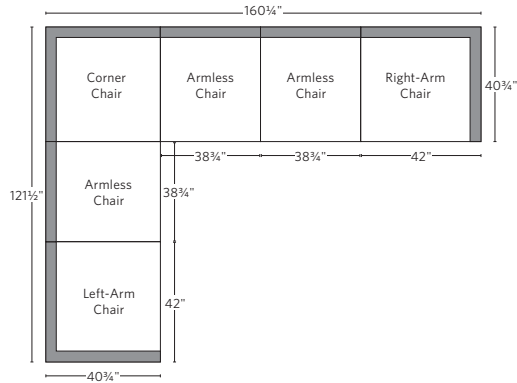

MODULAR L-SECTIONAL

Available in left and right-arm configurations.