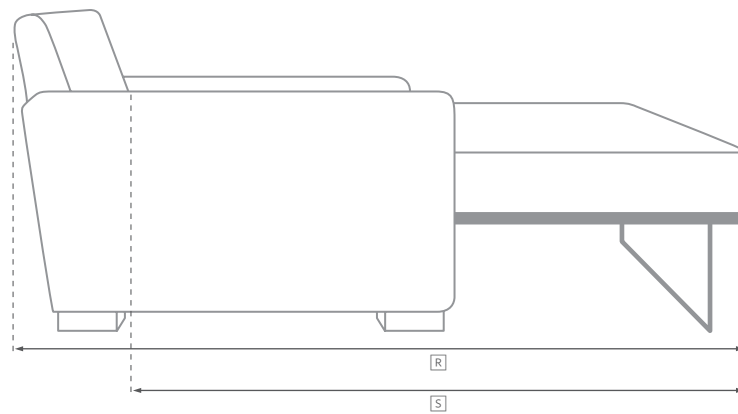

CLOUD SLOPE ARM MODULAR COLLECTION

All dimensions are given in inches. See the attached "Dimensions Diagram" sheet for more information on the keys used in this chart.

	OVERALL WIDTH A	OVERALL DEPTH B	OVERALL HEIGHT C	FRAME HEIGHT D	SEAT HEIGHT E	ARM HEIGHT F	FOOT HEIGHT G	SEAT HEIGHT (FLOOR TO CUSHION SEAM) H	SEAT HEIGHT (FLOOR TO FRAME) I	INSIDE SEAT WIDTH J	INSIDE SEAT DEPTH W/ BACK CUSHION K	INSIDE SEAT DEPTH W/O BACK CUSHION L	INSIDE BACK HEIGHT W/ SEAT & BACK CUSHIONS M	INSIDE BACK HEIGHT W/ SEAT CUSHION N	# OF BACK CUSHIONS	# OF SEAT CUSHIONS	ACCENT PILLOWS	ARM HEIGHT W/ SEAT CUSHION O	ARM HEIGHT W/O SEAT CUSHION P	ARM WIDTH Q	SLEEPER DEPTH OVERALL R	SLEEPER DEPTH INSIDE S	
CLASSIC ARMLESS CHAIR	38¾	40¾	37½	33	19¾	-	1	17½	13	38¾	22½	27½	17¾	13¾	20	1	1	0	-	-	-	-	-
LUXE ARMLESS CHAIR	41¾	44¾	37½	33	19¾	-	1	17½	13	41¾	26½	31½	17¾	13¾	20	1	1	0	-	-	-	-	-
CLASSIC LEFT-ARM CHAIR	42	40¾	37½	33	19¾	25	1	17½	13	34¾	22½	27½	17¾	13¾	20	1	1	1	5¾	12	3	-	-
LUXE LEFT-ARM CHAIR	45	44¾	37½	33	19¾	25	1	17½	13	37¾	26½	31½	17¾	13¾	20	1	1	1	5¾	12	3	-	-
CLASSIC RIGHT-ARM CHAIR	42	40¾	37½	33	19¾	25	1	17½	13	34¾	22½	27½	17¾	13¾	20	1	1	1	5¾	12	3	-	-
LUXE RIGHT-ARM CHAIR	45	44¾	37½	33	19¾	25	1	17½	13	37¾	26½	31½	17¾	13¾	20	1	1	1	5¾	12	3	-	-
CLASSIC CORNER CHAIR	40¾	40¾	37½	33	19¾	-	1	17½	13	22½	22½	27½	17¾	13¾	20	2	1	0	-	-	-	-	-
LUXE CORNER CHAIR	44¾	44¾	37½	33	19¾	-	1	17½	13	26½	26½	31½	17¾	13¾	20	2	1	0	-	-	-	-	-
CLASSIC END-OF-SECTIONAL OTTOMAN	38¾	38¾	19¾	19¾	19¾	-	1	17½	13	38¾	38¾	-	-	-	-	-	1	-	-	-	-	-	-
LUXE END-OF-SECTIONAL OTTOMAN	41¾	41¾	19¾	19¾	19¾	-	1	17½	13	41¾	41¾	-	-	-	-	-	1	-	-	-	-	-	-

UPHOLSTERY DIMENSIONS DIAGRAM

See the "Dimensions Sheet" for the measurements that correspond with the letters below.

RH

MODULAR SOFA

MODULAR SOFA CHAISE

Available in left and right-arm configurations.

MODULAR L-SECTIONAL