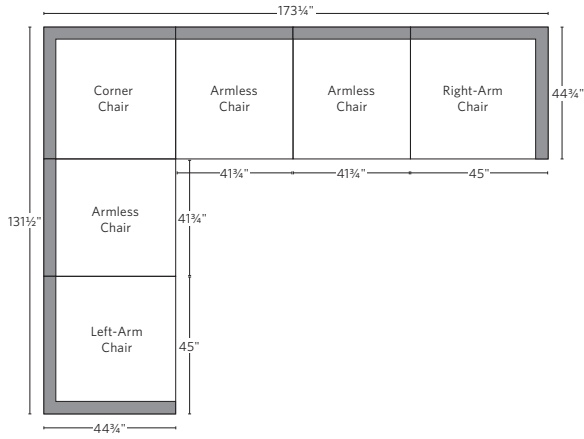

MODULAR L-SECTIONAL

Available in left and right-arm configurations.