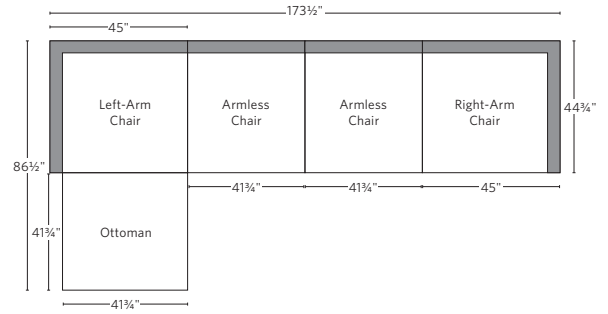

MODULAR SOFA CHAISE

Available in left and right-arm configurations.