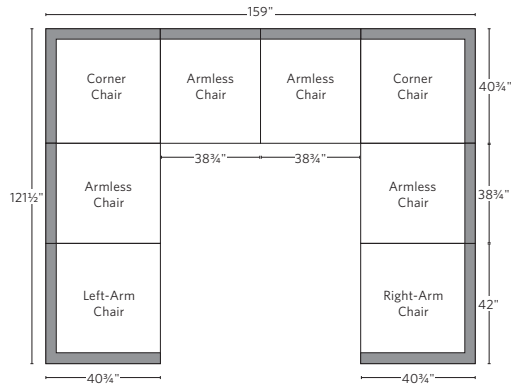

MODULAR U-SOFA SECTIONAL