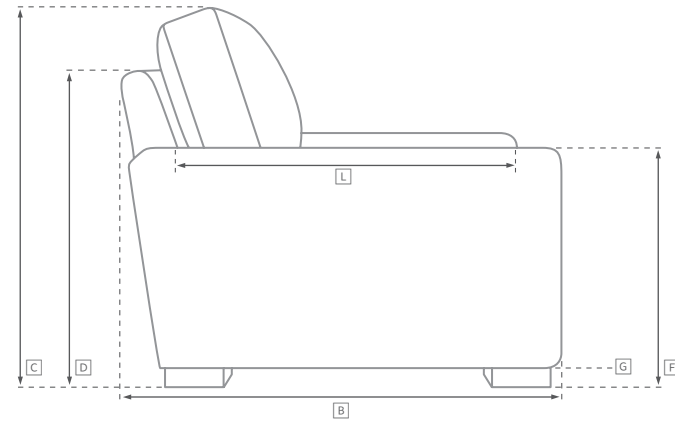

CLOUD SLOPE ARM MODULAR COLLECTION

All dimensions are given in inches. See the attached "Dimensions Diagram" sheet for more information on the keys used in this chart.

	OVERALL WIDTH A	OVERALL DEPTH B	OVERALL HEIGHT C	FRAME HEIGHT D	SEAT HEIGHT E	ARM HEIGHT F	FOOT HEIGHT G	SEAT HEIGHT (FLOOR TO CUSHION SEAM) H	SEAT HEIGHT (FLOOR TO FRAME) I	INSIDE SEAT WIDTH J	INSIDE SEAT DEPTH W/ BACK CUSHION K	INSIDE SEAT DEPTH W/O BACK CUSHION L	INSIDE BACK HEIGHT W/ SEAT & BACK CUSHIONS M	INSIDE BACK HEIGHT W/ SEAT CUSHION N	# OF BACK CUSHIONS	# OF SEAT CUSHIONS	ACCENT PILLOWS	ARM HEIGHT W/ SEAT CUSHION O	ARM HEIGHT W/O SEAT CUSHION P	ARM WIDTH Q	SLEEPER DEPTH OVERALL R	SLEEPER DEPTH INSIDE S	
CLASSIC ARMLESS CHAIR	38¾	40¾	37½	33	19¾	-	1	17½	13	38¾	22½	27½	17¾	13¾	20	1	1	0	-	-	-	-	-
LUXE ARMLESS CHAIR	41¾	44¾	37½	33	19¾	-	1	17½	13	41¾	26½	31½	17¾	13¾	20	1	1	0	-	-	-	-	-
CLASSIC LEFT-ARM CHAIR	42	40¾	37½	33	19¾	25	1	17½	13	34¾	22½	27½	17¾	13¾	20	1	1	1	5¾	12	3	-	-
LUXE LEFT-ARM CHAIR	45	44¾	37½	33	19¾	25	1	17½	13	37¾	26½	31½	17¾	13¾	20	1	1	1	5¾	12	3	-	-
CLASSIC RIGHT-ARM CHAIR	42	40¾	37½	33	19¾	25	1	17½	13	34¾	22½	27½	17¾	13¾	20	1	1	1	5¾	12	3	-	-
LUXE RIGHT-ARM CHAIR	45	44¾	37½	33	19¾	25	1	17½	13	37¾	26½	31½	17¾	13¾	20	1	1	1	5¾	12	3	-	-
CLASSIC CORNER CHAIR	40¾	40¾	37½	33	19¾	-	1	17½	13	22½	22½	27½	17¾	13¾	20	2	1	0	-	-	-	-	-
LUXE CORNER CHAIR	44¾	44¾	37½	33	19¾	-	1	17½	13	26½	26½	31½	17¾	13¾	20	2	1	0	-	-	-	-	-
CLASSIC END-OF-SECTIONAL OTTOMAN	38¾	38¾	19¾	19¾	19¾	-	1	17½	13	38¾	38¾	-	-	-	-	-	1	-	-	-	-	-	-
LUXE END-OF-SECTIONAL OTTOMAN	41¾	41¾	19¾	19¾	19¾	-	1	17½	13	41¾	41¾	-	-	-	-	-	1	-	-	-	-	-	-

UPHOLSTERY DIMENSIONS DIAGRAM

See the "Dimensions Sheet" for the measurements that correspond with the letters below.

RH

MODULAR SOFA

MODULAR SOFA CHAISE

Available in left and right-arm configurations.

MODULAR L-SECTIONAL