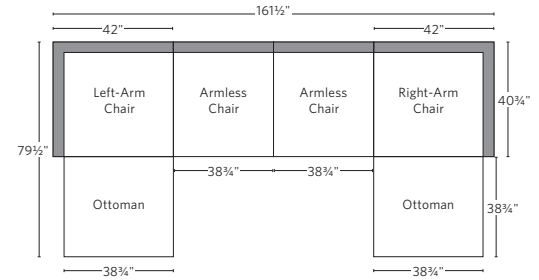

MODULAR U-CHAISE SECTIONAL