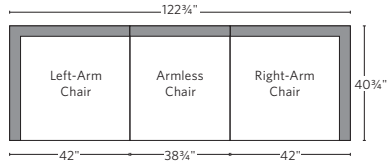

CLOUD SLOPE ARM MODULAR COLLECTION

All dimensions are given in inches. See the attached "Dimensions Diagram" sheet for more information on the keys used in this chart.

	OVERALL WIDTH A	OVERALL DEPTH B	OVERALL HEIGHT C	FRAME HEIGHT D	SEAT HEIGHT E	ARM HEIGHT F	FOOT HEIGHT G	SEAT HEIGHT (FLOOR TO CUSHION SEAM) H	SEAT HEIGHT (FLOOR TO FRAME) I	INSIDE SEAT WIDTH J	INSIDE SEAT DEPTH W/ BACK CUSHION K	INSIDE SEAT DEPTH W/O BACK CUSHION L	INSIDE BACK HEIGHT W/ SEAT & BACK CUSHIONS M	INSIDE BACK HEIGHT W/ SEAT CUSHION N	# OF BACK CUSHIONS	# OF SEAT CUSHIONS	ACCENT PILLOWS	ARM HEIGHT W/ SEAT CUSHION O	ARM HEIGHT W/O SEAT CUSHION P	ARM WIDTH Q	SLEEPER DEPTH OVERALL R	SLEEPER DEPTH INSIDE S	
CLASSIC ARMLESS CHAIR	38¾	40¾	37½	33	19¾	-	1	17½	13	38¾	22½	27½	17¾	13¾	20	1	1	0	-	-	-	-	-
LUXE ARMLESS CHAIR	41¾	44¾	37½	33	19¾	-	1	17½	13	41¾	26½	31½	17¾	13¾	20	1	1	0	-	-	-	-	-
CLASSIC LEFT-ARM CHAIR	42	40¾	37½	33	19¾	25	1	17½	13	34¾	22½	27½	17¾	13¾	20	1	1	1	5¾	12	3	-	-
LUXE LEFT-ARM CHAIR	45	44¾	37½	33	19¾	25	1	17½	13	37¾	26½	31½	17¾	13¾	20	1	1	1	5¾	12	3	-	-
CLASSIC RIGHT-ARM CHAIR	42	40¾	37½	33	19¾	25	1	17½	13	34¾	22½	27½	17¾	13¾	20	1	1	1	5¾	12	3	-	-
LUXE RIGHT-ARM CHAIR	45	44¾	37½	33	19¾	25	1	17½	13	37¾	26½	31½	17¾	13¾	20	1	1	1	5¾	12	3	-	-
CLASSIC CORNER CHAIR	40¾	40¾	37½	33	19¾	-	1	17½	13	22½	22½	27½	17¾	13¾	20	2	1	0	-	-	-	-	-
LUXE CORNER CHAIR	44¾	44¾	37½	33	19¾	-	1	17½	13	26½	26½	31½	17¾	13¾	20	2	1	0	-	-	-	-	-
CLASSIC END-OF-SECTIONAL OTTOMAN	38¾	38¾	19¾	19¾	19¾	-	1	17½	13	38¾	38¾	-	-	-	-	-	1	-	-	-	-	-	-
LUXE END-OF-SECTIONAL OTTOMAN	41¾	41¾	19¾	19¾	19¾	-	1	17½	13	41¾	41¾	-	-	-	-	-	1	-	-	-	-	-	-

UPHOLSTERY DIMENSIONS DIAGRAM

See the "Dimensions Sheet" for the measurements that correspond with the letters below.

RH

MODULAR SOFA

MODULAR SOFA CHAISE

Available in left and right-arm configurations.

MODULAR L-SECTIONAL