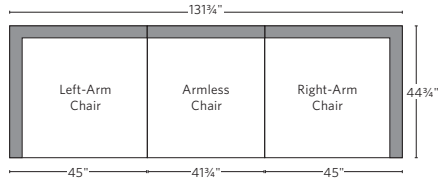

MODULAR SOFA