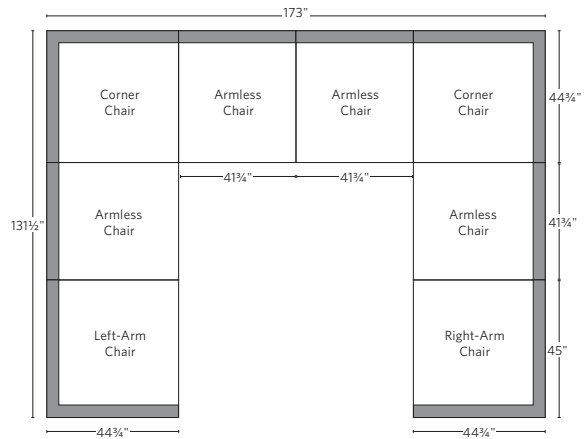

CLOUD SLOPE ARM MODULAR COLLECTION

All dimensions are given in inches. See the attached "Dimensions Diagram" sheet for more information on the keys used in this chart.

	OVERALL WIDTH A	OVERALL DEPTH B	OVERALL HEIGHT C	FRAME HEIGHT D	SEAT HEIGHT E	ARM HEIGHT F	FOOT HEIGHT G	SEAT HEIGHT (FLOOR TO CUSHION SEAM) H	SEAT HEIGHT (FLOOR TO FRAME) I	INSIDE SEAT WIDTH J	INSIDE SEAT DEPTH W/ BACK CUSHION K	INSIDE SEAT DEPTH W/O BACK CUSHION L	INSIDE BACK HEIGHT W/ SEAT & BACK CUSHIONS M	INSIDE BACK HEIGHT W/ SEAT CUSHION N	# OF BACK CUSHIONS	# OF SEAT CUSHIONS	ACCENT PILLOWS	ARM HEIGHT W/ SEAT CUSHION O	ARM HEIGHT W/O SEAT CUSHION P	ARM WIDTH Q	SLEEPER DEPTH OVERALL R	SLEEPER DEPTH INSIDE S	
CLASSIC ARMLESS CHAIR	38¾	40¾	37½	33	19¾	-	1	17½	13	38¾	22½	27½	17¾	13¾	20	1	1	0	-	-	-	-	-
LUXE ARMLESS CHAIR	41¾	44¾	37½	33	19¾	-	1	17½	13	41¾	26½	31½	17¾	13¾	20	1	1	0	-	-	-	-	-
CLASSIC LEFT-ARM CHAIR	42	40¾	37½	33	19¾	25	1	17½	13	34¾	22½	27½	17¾	13¾	20	1	1	1	5¾	12	3	-	-
LUXE LEFT-ARM CHAIR	45	44¾	37½	33	19¾	25	1	17½	13	37¾	26½	31½	17¾	13¾	20	1	1	1	5¾	12	3	-	-
CLASSIC RIGHT-ARM CHAIR	42	40¾	37½	33	19¾	25	1	17½	13	34¾	22½	27½	17¾	13¾	20	1	1	1	5¾	12	3	-	-
LUXE RIGHT-ARM CHAIR	45	44¾	37½	33	19¾	25	1	17½	13	37¾	26½	31½	17¾	13¾	20	1	1	1	5¾	12	3	-	-
CLASSIC CORNER CHAIR	40¾	40¾	37½	33	19¾	-	1	17½	13	22½	22½	27½	17¾	13¾	20	2	1	0	-	-	-	-	-
LUXE CORNER CHAIR	44¾	44¾	37½	33	19¾	-	1	17½	13	26½	26½	31½	17¾	13¾	20	2	1	0	-	-	-	-	-
CLASSIC END-OF-SECTIONAL OTTOMAN	38¾	38¾	19¾	19¾	19¾	-	1	17½	13	38¾	38¾	-	-	-	-	-	1	-	-	-	-	-	-
LUXE END-OF-SECTIONAL OTTOMAN	41¾	41¾	19¾	19¾	19¾	-	1	17½	13	41¾	41¾	-	-	-	-	-	1	-	-	-	-	-	-

Available in left and right-arm configurations.

MODULAR L-SECTIONAL

Available in left and right-arm configurations.

MODULAR U-CHAISE SECTIONAL

MODULAR U-SOFA SECTIONAL

MODULAR U-SOFA CHAISE SECTIONAL

Available in left and right-arm configurations.