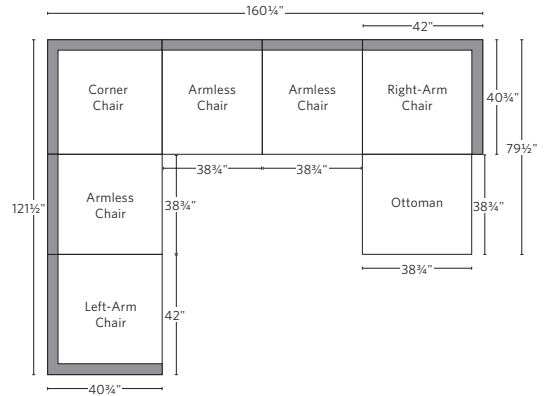

CLOUD SLOPE ARM MODULAR COLLECTION

All dimensions are given in inches. See the attached "Dimensions Diagram" sheet for more information on the keys used in this chart.

	OVERALL WIDTH A	OVERALL DEPTH B	OVERALL HEIGHT C	FRAME HEIGHT D	SEAT HEIGHT E	ARM HEIGHT F	FOOT HEIGHT G	SEAT HEIGHT (FLOOR TO CUSHION SEAM) H	SEAT HEIGHT (FLOOR TO FRAME) I	INSIDE SEAT WIDTH J	INSIDE SEAT DEPTH W/ BACK CUSHION K	INSIDE SEAT DEPTH W/O BACK CUSHION L	INSIDE BACK HEIGHT W/ SEAT & BACK CUSHIONS M	INSIDE BACK HEIGHT W/ SEAT CUSHION N	# OF BACK CUSHIONS	# OF SEAT CUSHIONS	ACCENT PILLOWS	ARM HEIGHT W/ SEAT CUSHION O	ARM HEIGHT W/O SEAT CUSHION P	ARM WIDTH Q	SLEEPER DEPTH OVERALL R	SLEEPER DEPTH INSIDE S	
CLASSIC ARMLESS CHAIR	38¾	40¾	37½	33	19¾	-	1	17½	13	38¾	22½	27½	17¾	13¾	20	1	1	0	-	-	-	-	-
LUXE ARMLESS CHAIR	41¾	44¾	37½	33	19¾	-	1	17½	13	41¾	26½	31½	17¾	13¾	20	1	1	0	-	-	-	-	-
CLASSIC LEFT-ARM CHAIR	42	40¾	37½	33	19¾	25	1	17½	13	34¾	22½	27½	17¾	13¾	20	1	1	1	5¾	12	3	-	-
LUXE LEFT-ARM CHAIR	45	44¾	37½	33	19¾	25	1	17½	13	37¾	26½	31½	17¾	13¾	20	1	1	1	5¾	12	3	-	-
CLASSIC RIGHT-ARM CHAIR	42	40¾	37½	33	19¾	25	1	17½	13	34¾	22½	27½	17¾	13¾	20	1	1	1	5¾	12	3	-	-
LUXE RIGHT-ARM CHAIR	45	44¾	37½	33	19¾	25	1	17½	13	37¾	26½	31½	17¾	13¾	20	1	1	1	5¾	12	3	-	-
CLASSIC CORNER CHAIR	40¾	40¾	37½	33	19¾	-	1	17½	13	22½	22½	27½	17¾	13¾	20	2	1	0	-	-	-	-	-
LUXE CORNER CHAIR	44¾	44¾	37½	33	19¾	-	1	17½	13	26½	26½	31½	17¾	13¾	20	2	1	0	-	-	-	-	-
CLASSIC END-OF-SECTIONAL OTTOMAN	38¾	38¾	19¾	19¾	19¾	-	1	17½	13	38¾	38¾	-	-	-	-	-	1	-	-	-	-	-	-
LUXE END-OF-SECTIONAL OTTOMAN	41¾	41¾	19¾	19¾	19¾	-	1	17½	13	41¾	41¾	-	-	-	-	-	1	-	-	-	-	-	-

Available in left and right-arm configurations.

MODULAR U-CHAISE SECTIONAL

MODULAR U-SOFA SECTIONAL

MODULAR U-SOFA CHAISE SECTIONAL

Available in left and right-arm configurations.

MODULAR SOFA

MODULAR SOFA CHAISE