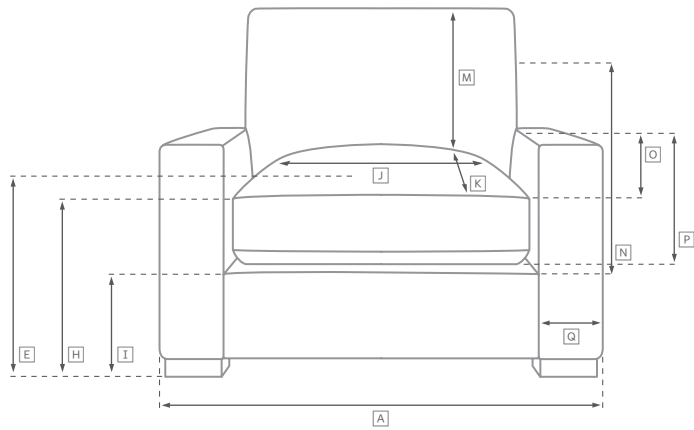

CLOUD SLOPE ARM MODULAR COLLECTION

All dimensions are given in inches. See the attached "Dimensions Diagram" sheet for more information on the keys used in this chart.

	OVERALL WIDTH A	OVERALL DEPTH B	OVERALL HEIGHT C	FRAME HEIGHT D	SEAT HEIGHT E	ARM HEIGHT F	FOOT HEIGHT G	SEAT HEIGHT (FLOOR TO CUSHION SEAM) H	SEAT HEIGHT (FLOOR TO FRAME) I	INSIDE SEAT WIDTH J	INSIDE SEAT DEPTH W/ BACK CUSHION K	INSIDE SEAT DEPTH W/O BACK CUSHION L	INSIDE BACK HEIGHT W/ SEAT & BACK CUSHIONS M	INSIDE BACK HEIGHT W/ SEAT CUSHION N	# OF BACK CUSHIONS	# OF SEAT CUSHIONS	ACCENT PILLOWS	ARM HEIGHT W/ SEAT CUSHION O	ARM HEIGHT W/O SEAT CUSHION P	ARM WIDTH Q	SLEEPER DEPTH OVERALL R	SLEEPER DEPTH INSIDE S	
CLASSIC ARMLESS CHAIR	38¾	40¾	37½	33	19¾	-	1	17½	13	38¾	22½	27½	17¾	13¾	20	1	1	0	-	-	-	-	-
LUXE ARMLESS CHAIR	41¾	44¾	37½	33	19¾	-	1	17½	13	41¾	26½	31½	17¾	13¾	20	1	1	0	-	-	-	-	-
CLASSIC LEFT-ARM CHAIR	42	40¾	37½	33	19¾	25	1	17½	13	34¾	22½	27½	17¾	13¾	20	1	1	1	5¾	12	3	-	-
LUXE LEFT-ARM CHAIR	45	44¾	37½	33	19¾	25	1	17½	13	37¾	26½	31½	17¾	13¾	20	1	1	1	5¾	12	3	-	-
CLASSIC RIGHT-ARM CHAIR	42	40¾	37½	33	19¾	25	1	17½	13	34¾	22½	27½	17¾	13¾	20	1	1	1	5¾	12	3	-	-
LUXE RIGHT-ARM CHAIR	45	44¾	37½	33	19¾	25	1	17½	13	37¾	26½	31½	17¾	13¾	20	1	1	1	5¾	12	3	-	-
CLASSIC CORNER CHAIR	40¾	40¾	37½	33	19¾	-	1	17½	13	22½	22½	27½	17¾	13¾	20	2	1	0	-	-	-	-	-
LUXE CORNER CHAIR	44¾	44¾	37½	33	19¾	-	1	17½	13	26½	26½	31½	17¾	13¾	20	2	1	0	-	-	-	-	-
CLASSIC END-OF-SECTIONAL OTTOMAN	38¾	38¾	19¾	19¾	19¾	-	1	17½	13	38¾	38¾	-	-	-	-	-	1	-	-	-	-	-	-
LUXE END-OF-SECTIONAL OTTOMAN	41¾	41¾	19¾	19¾	19¾	-	1	17½	13	41¾	41¾	-	-	-	-	-	1	-	-	-	-	-	-

UPHOLSTERY DIMENSIONS DIAGRAM

See the "Dimensions Sheet" for the measurements that correspond with the letters below.

RH

MODULAR SOFA

MODULAR SOFA CHAISE

Available in left and right-arm configurations.

MODULAR L-SECTIONAL