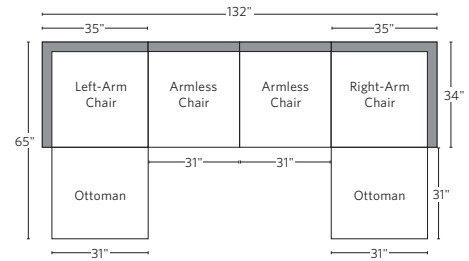

MODULAR U-CHAISE SECTIONAL