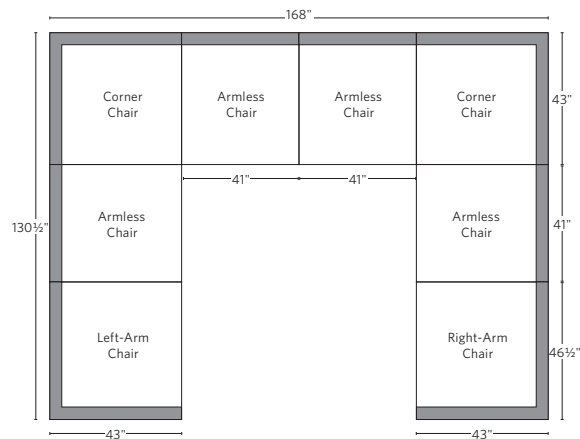

MODULAR U-SOFA SECTIONAL