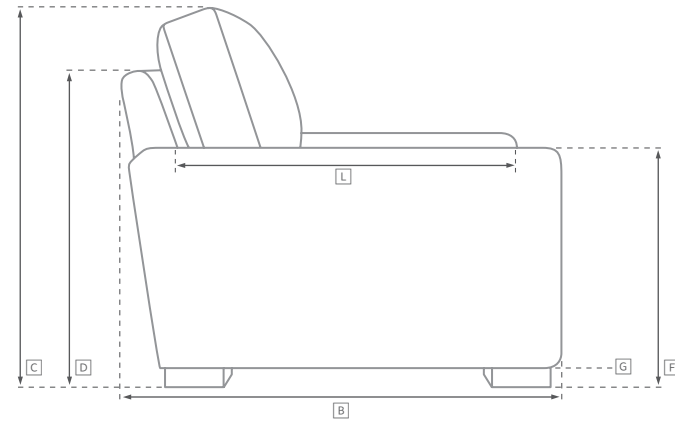

BELGIAN TRACK ARM MODULAR COLLECTION

All dimensions are given in inches. See the attached "Dimensions Diagram" sheet for more information on the keys used in this chart.

	OVERALL WIDTH A	OVERALL DEPTH B	OVERALL HEIGHT C	FRAME HEIGHT D	SEAT HEIGHT E	ARM HEIGHT F	FOOT HEIGHT G	SEAT HEIGHT (FLOOR TO CUSHION SEAM) H	SEAT HEIGHT (FLOOR TO FRAME) I	INSIDE SEAT WIDTH J	INSIDE SEAT DEPTH W/ BACK CUSHION K	INSIDE SEAT DEPTH W/O BACK CUSHION L	INSIDE BACK HEIGHT W/ SEAT & BACK CUSHIONS M	INSIDE BACK HEIGHT W/ SEAT CUSHION N	# OF BACK CUSHIONS	# OF SEAT CUSHIONS	ACCENT PILLOWS	ARM HEIGHT W/ SEAT CUSHION O	ARM HEIGHT W/O SEAT CUSHION P	ARM WIDTH Q	SLEEPER DEPTH OVERALL R	SLEEPER DEPTH INSIDE S	
PETTE ARMLESS CHAIR	31	34	28	28	16½	-	1¼	14½	10	31	20½	27	11½	11½	18	1	1	0	-	-	-	-	-
CLASSIC ARMLESS CHAIR	34	37	32	31	18½	-	1¼	17¼	11¼	34	22¼	28½	13½	12½	19¼	1	1	0	-	-	-	-	-
LUXE ARMLESS CHAIR	41	43	33	31½	19	-	1¼	17¼	11¼	41	26	35	14	12½	20¼	1	1	0	-	-	-	-	-
PETTE CORNER CHAIR	34	34	28	28	16½	-	1¼	14½	10	20½	20½	27	11½	11½	18	2	1	0	-	-	-	-	-
CLASSIC CORNER CHAIR	37	37	32	31	18½	-	1¼	17¼	11¼	22¼	22¼	28½	13½	12½	19¼	2	1	0	-	-	-	-	-
LUXE CORNER CHAIR	43	43	33	31½	19	-	1¼	17¼	11¼	26	26	35	14	12½	20¼	2	1	0	-	-	-	-	-
PETTE LEFT-ARM CHAIR	35	34	28	28	16½	21½	1¼	14½	10	31	20½	27	11½	11½	18	1	1	0	5	11½	3¾	-	-
CLASSIC LEFT-ARM CHAIR	39	37	32	31	18½	23¾	1¼	17¼	11¼	34	22¼	28½	13½	12½	19¼	1	1	0	5¼	12½	5	-	-
LUXE LEFT-ARM CHAIR	46½	43	33	31½	19	24	1¼	17¼	11¼	41	26	35	14	12½	20¼	1	1	0	5	12¾	5½	-	-
PETTE RIGHT-ARM CHAIR	35	34	28	28	16½	21½	1¼	14½	10	31	20½	27	11½	11½	18	1	1	0	5	11½	3¾	-	-
CLASSIC RIGHT-ARM CHAIR	39	37	32	31	18½	23¾	1¼	17¼	11¼	34	22¼	28½	13½	12½	19¼	1	1	0	5¼	12½	5	-	-
LUXE RIGHT-ARM CHAIR	46½	43	33	31½	19	24	1¼	17¼	11¼	41	26	35	14	12½	20¼	1	1	0	5	12¾	5½	-	-
PETTE END-OF-SECTIONAL OTTOMAN	31	31	16	16	16	-	1¼	14½	10	31	-	-	-	-	-	0	1	0	-	-	-	-	-
CLASSIC END-OF-SECTIONAL OTTOMAN	34	34	19¼	19¼	19¼	-	1¼	16¾	11¼	34	-	-	-	-	-	0	1	0	-	-	-	-	-
LUXE END-OF-SECTIONAL OTTOMAN	41	41	18½	18½	18½	-	1¼	16½	11	41	-	-	-	-	-	0	1	0	-	-	-	-	-

UPHOLSTERY DIMENSIONS DIAGRAM

See the "Dimensions Sheet" for the measurements that correspond with the letters below.

RH