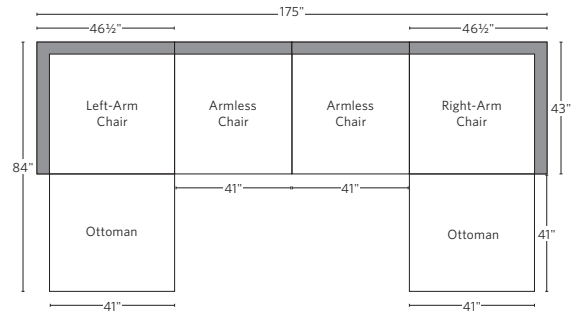

MODULAR U-CHAISE SECTIONAL