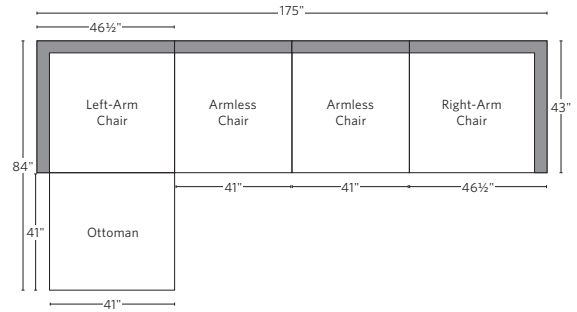

MODULAR SOFA CHAISE

Available in left and right-arm configurations.