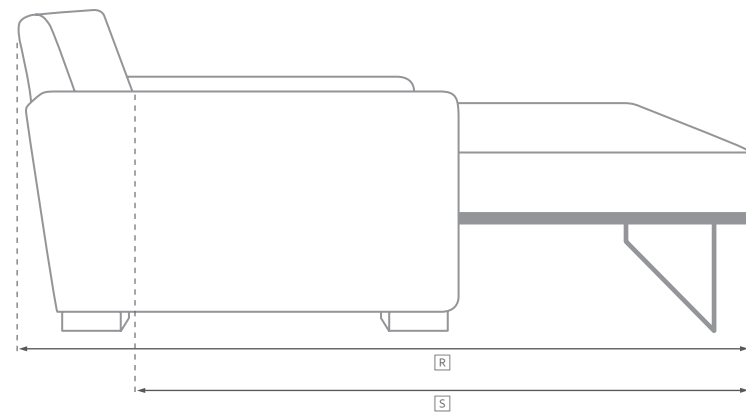

BELGIAN TRACK ARM MODULAR COLLECTION

All dimensions are given in inches. See the attached "Dimensions Diagram" sheet for more information on the keys used in this chart.

	OVERALL WIDTH A	OVERALL DEPTH B	OVERALL HEIGHT C	FRAME HEIGHT D	SEAT HEIGHT E	ARM HEIGHT F	FOOT HEIGHT G	SEAT HEIGHT (FLOOR TO CUSHION SEAM) H	SEAT HEIGHT (FLOOR TO FRAME) I	INSIDE SEAT WIDTH J	INSIDE SEAT DEPTH W/ BACK CUSHION K	INSIDE SEAT DEPTH W/O BACK CUSHION L	INSIDE BACK HEIGHT W/ SEAT & BACK CUSHIONS M	INSIDE BACK HEIGHT W/ SEAT CUSHION N	# OF BACK CUSHIONS	# OF SEAT CUSHIONS	ACCENT PILLOWS	ARM HEIGHT W/ SEAT CUSHION O	ARM HEIGHT W/O SEAT CUSHION P	ARM WIDTH Q	SLEEPER DEPTH OVERALL R	SLEEPER DEPTH INSIDE S	
PETTE ARMLESS CHAIR	31	34	28	28	16½	-	1¼	14½	10	31	20½	27	11½	11½	18	1	1	0	-	-	-	-	-
CLASSIC ARMLESS CHAIR	34	37	32	31	18½	-	1¼	17¼	11¼	34	22¼	28½	13½	12½	19¼	1	1	0	-	-	-	-	-
LUXE ARMLESS CHAIR	41	43	33	31½	19	-	1¼	17¼	11¼	41	26	35	14	12½	20¼	1	1	0	-	-	-	-	-
PETTE CORNER CHAIR	34	34	28	28	16½	-	1¼	14½	10	20½	20½	27	11½	11½	18	2	1	0	-	-	-	-	-
CLASSIC CORNER CHAIR	37	37	32	31	18½	-	1¼	17¼	11¼	22¼	22¼	28½	13½	12½	19¼	2	1	0	-	-	-	-	-
LUXE CORNER CHAIR	43	43	33	31½	19	-	1¼	17¼	11¼	26	26	35	14	12½	20¼	2	1	0	-	-	-	-	-
PETTE LEFT-ARM CHAIR	35	34	28	28	16½	21½	1¼	14½	10	31	20½	27	11½	11½	18	1	1	0	5	11½	3¾	-	-
CLASSIC LEFT-ARM CHAIR	39	37	32	31	18½	23¾	1¼	17¼	11¼	34	22¼	28½	13½	12½	19¼	1	1	0	5¼	12½	5	-	-
LUXE LEFT-ARM CHAIR	46½	43	33	31½	19	24	1¼	17¼	11¼	41	26	35	14	12½	20¼	1	1	0	5	12¾	5½	-	-
PETTE RIGHT-ARM CHAIR	35	34	28	28	16½	21½	1¼	14½	10	31	20½	27	11½	11½	18	1	1	0	5	11½	3¾	-	-
CLASSIC RIGHT-ARM CHAIR	39	37	32	31	18½	23¾	1¼	17¼	11¼	34	22¼	28½	13½	12½	19¼	1	1	0	5¼	12½	5	-	-
LUXE RIGHT-ARM CHAIR	46½	43	33	31½	19	24	1¼	17¼	11¼	41	26	35	14	12½	20¼	1	1	0	5	12¾	5½	-	-
PETTE END-OF-SECTIONAL OTTOMAN	31	31	16	16	16	-	1¼	14½	10	31	-	-	-	-	-	0	1	0	-	-	-	-	-
CLASSIC END-OF-SECTIONAL OTTOMAN	34	34	19¼	19¼	19¼	-	1¼	16¾	11¼	34	-	-	-	-	-	0	1	0	-	-	-	-	-
LUXE END-OF-SECTIONAL OTTOMAN	41	41	18½	18½	18½	-	1¼	16½	11	41	-	-	-	-	-	0	1	0	-	-	-	-	-

UPHOLSTERY DIMENSIONS DIAGRAM

See the "Dimensions Sheet" for the measurements that correspond with the letters below.

RH