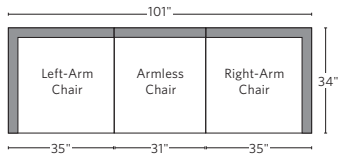

MODULAR SOFA