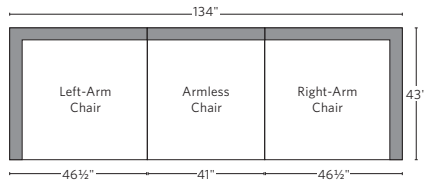

MODULAR SOFA