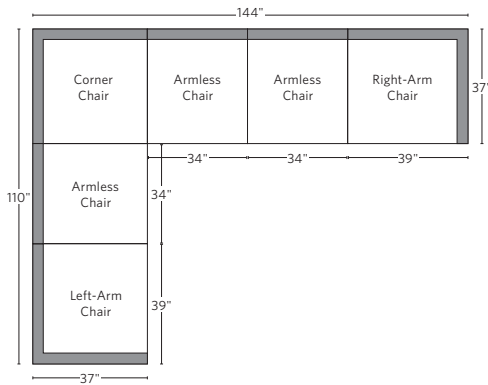

MODULAR L-SECTIONAL

Available in left and right-arm configurations.