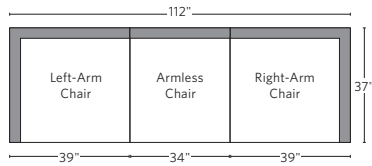

MODULAR SOFA