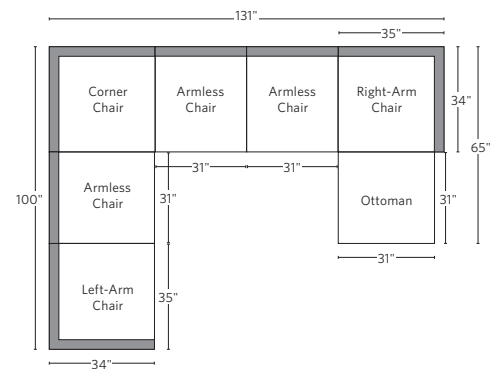

MODULAR U-SOFA CHAISE SECTIONAL

Available in left and right-arm configurations.