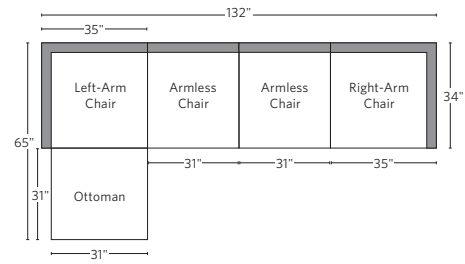

MODULAR SOFA CHAISE

Available in left and right-arm configurations.