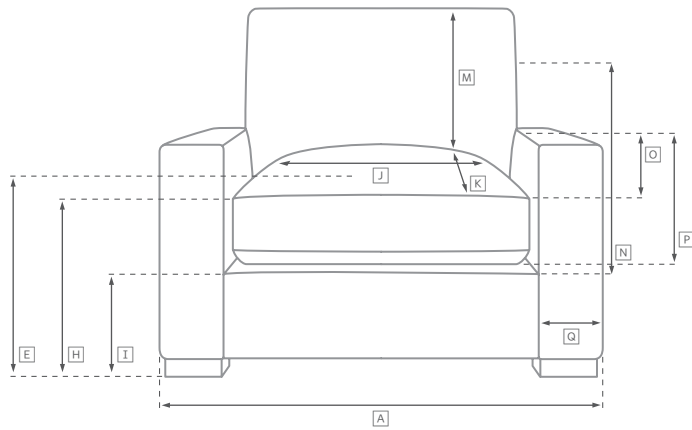

BELGIAN TRACK ARM MODULAR COLLECTION

All dimensions are given in inches. See the attached "Dimensions Diagram" sheet for more information on the keys used in this chart.

	OVERALL WIDTH A	OVERALL DEPTH B	OVERALL HEIGHT C	FRAME HEIGHT D	SEAT HEIGHT E	ARM HEIGHT F	FOOT HEIGHT G	SEAT HEIGHT (FLOOR TO CUSHION SEAM) H	SEAT HEIGHT (FLOOR TO FRAME) I	INSIDE SEAT WIDTH J	INSIDE SEAT DEPTH W/ BACK CUSHION K	INSIDE SEAT DEPTH W/O BACK CUSHION L	INSIDE BACK HEIGHT W/ SEAT & BACK CUSHIONS M	INSIDE BACK HEIGHT W/ SEAT CUSHION N	# OF BACK CUSHIONS	# OF SEAT CUSHIONS	ACCENT PILLOWS	ARM HEIGHT W/ SEAT CUSHION O	ARM HEIGHT W/O SEAT CUSHION P	ARM WIDTH Q	SLEEPER DEPTH OVERALL R	SLEEPER DEPTH INSIDE S	
PETTE ARMLESS CHAIR	31	34	28	28	16½	-	1¼	14½	10	31	20½	27	11½	11½	18	1	1	0	-	-	-	-	-
CLASSIC ARMLESS CHAIR	34	37	32	31	18½	-	1¼	17¼	11¼	34	22¼	28½	13½	12½	19¼	1	1	0	-	-	-	-	-
LUXE ARMLESS CHAIR	41	43	33	31½	19	-	1¼	17¼	11¼	41	26	35	14	12½	20¼	1	1	0	-	-	-	-	-
PETTE CORNER CHAIR	34	34	28	28	16½	-	1¼	14½	10	20½	20½	27	11½	11½	18	2	1	0	-	-	-	-	-
CLASSIC CORNER CHAIR	37	37	32	31	18½	-	1¼	17¼	11¼	22¼	22¼	28½	13½	12½	19¼	2	1	0	-	-	-	-	-
LUXE CORNER CHAIR	43	43	33	31½	19	-	1¼	17¼	11¼	26	26	35	14	12½	20¼	2	1	0	-	-	-	-	-
PETTE LEFT-ARM CHAIR	35	34	28	28	16½	21½	1¼	14½	10	31	20½	27	11½	11½	18	1	1	0	5	11½	3¾	-	-
CLASSIC LEFT-ARM CHAIR	39	37	32	31	18½	23¾	1¼	17¼	11¼	34	22¼	28½	13½	12½	19¼	1	1	0	5¼	12½	5	-	-
LUXE LEFT-ARM CHAIR	46½	43	33	31½	19	24	1¼	17¼	11¼	41	26	35	14	12½	20¼	1	1	0	5	12¾	5½	-	-
PETTE RIGHT-ARM CHAIR	35	34	28	28	16½	21½	1¼	14½	10	31	20½	27	11½	11½	18	1	1	0	5	11½	3¾	-	-
CLASSIC RIGHT-ARM CHAIR	39	37	32	31	18½	23¾	1¼	17¼	11¼	34	22¼	28½	13½	12½	19¼	1	1	0	5¼	12½	5	-	-
LUXE RIGHT-ARM CHAIR	46½	43	33	31½	19	24	1¼	17¼	11¼	41	26	35	14	12½	20¼	1	1	0	5	12¾	5½	-	-
PETTE END-OF-SECTIONAL OTTOMAN	31	31	16	16	16	-	1¼	14½	10	31	-	-	-	-	-	0	1	0	-	-	-	-	-
CLASSIC END-OF-SECTIONAL OTTOMAN	34	34	19¼	19¼	19¼	-	1¼	16¾	11¼	34	-	-	-	-	-	0	1	0	-	-	-	-	-
LUXE END-OF-SECTIONAL OTTOMAN	41	41	18½	18½	18½	-	1¼	16½	11	41	-	-	-	-	-	0	1	0	-	-	-	-	-

UPHOLSTERY DIMENSIONS DIAGRAM

See the "Dimensions Sheet" for the measurements that correspond with the letters below.

RH