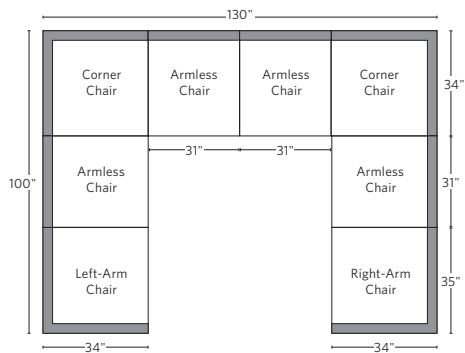

MODULAR U-SOFA SECTIONAL