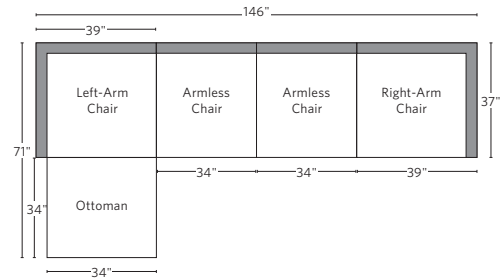

MODULAR SOFA CHAISE

Available in left and right-arm configurations.